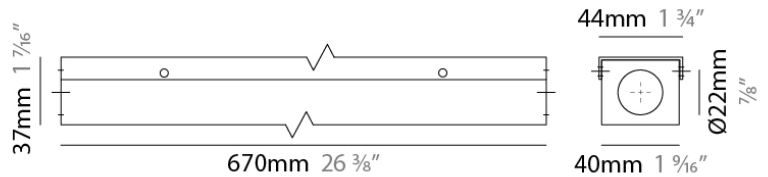

A7LEVEL-MOD-SYS COMPONENTS

ENCP50

DESCRIPTION

Empty Metal Enclosure for Driver - IP20 - Indoor Rated

GENERAL

Division: Architectural : Components

PHYSICAL

Shape: Rectangle

Length (mm): 670

Length (in): 26 ³/₈

Width (mm): 44

Width (in): 1 ³/₄

Height (mm): 38

Height (in): 1 ¹/₂

Gasket: 1554JGASKET

Fixture Material: Metal

RATINGS AND CERTIFICATIONS

IP rating: IP20