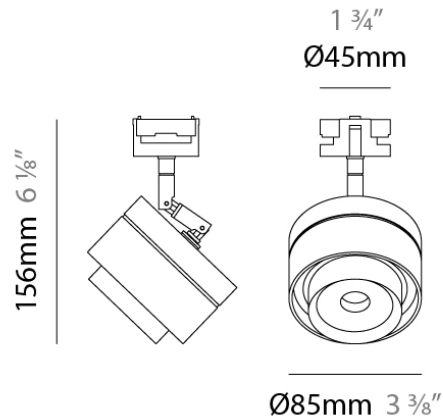

PROJECT	_____
TYPE	_____
NOTES	_____
QUANTITY	_____
DATE	_____

A7LEVEL-MOD-SYS COMPONENTS TRACK

A7T00029-

DESCRIPTION

Level - Zoom - Adjustable Spot, 16.5W, 48V, 350mA, CRI 97, Dimmable Converter Included

GENERAL

Series: Level
Partner: Letroh
Division: Architectural
Installation: Track
Product Type: Linear Profiles
Mounting Location: Ceiling
Light Distribution: Downlight

PHYSICAL

Shape: Cylinder
Diameter (mm): 85
Diameter (in): 3 3/8
Height (mm): 130
Height (in): 5 1/8
Weight (kg): 0.33
Weight (lbs): 0.73
Fixture Finish: WHI / BLK
Fixture Material: Aluminum

ELECTRICAL

Input Wattage Range: 10 - 19 W
Lamp Type: LED
Input Wattage (W): 16.5
Total Output Wattage (W): 12.8
Dimming: Non-Dimmable / 0-10V Dimming
Driver Included: No
Driver Location: Remote
Driver Type: Constant Voltage - Universal
Driver Class: Class 2
Housing: ENCP50
Input Voltage (V): 120 - 277
Output Voltage (V): 48
Constant Current (MA): 350
Upon Request: Dali Dimming

LED

Delivered Lumen Range: 500 - 1999 lm
Color Temperature (°K): 2700 / 3000
Max. Delivered Lumen (lm): 831 / 878
Nominal Lumen (lm): 1010 / 1068
CRI: >97 CRI
Lamp Life (hrs): 50000

OPTICAL

Optic°: 12 - 46
Adjustability: Tilting and rotating

RATINGS AND CERTIFICATIONS

Certified By: Certified for North American Standards
IP rating: IP20