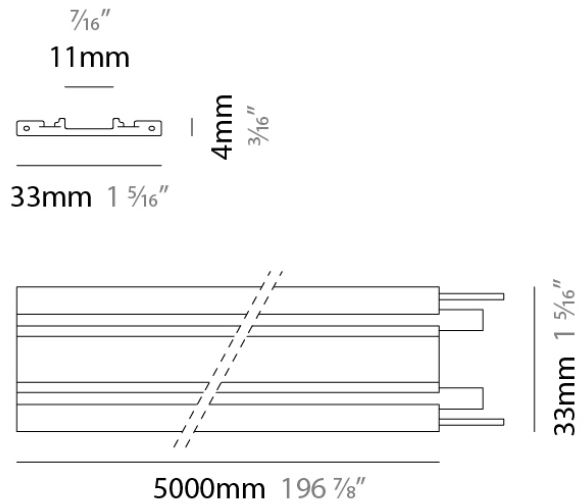

A7LEVEL-MOD-SYS COMPONENTS SURFACE

A7T00027-

DESCRIPTION
Level Cable - 5000mm / 196 7/8"

GENERAL
Series: Level
Brand: Letroh
Division: Architectural
Mounting Type: Surface
Mounting Location: Wall / Ceiling
Subcategory: Profile

PHYSICAL
Shape: Rectangle
Length (mm): 5000
Length (in): 196 7/8
Width (mm): 33
Width (in): 1 5/16
Height (mm): 4
Height (in): 3/16
Light Distribution: Downlight
Weight (kg): 0.95
Weight (lbs): 2.09
Fixture Finish: TRA / BLK / WHI
Fixture Material: Aluminum

RATINGS AND CERTIFICATIONS
Certified By: Certified for North American Standards
IP rating: IP20