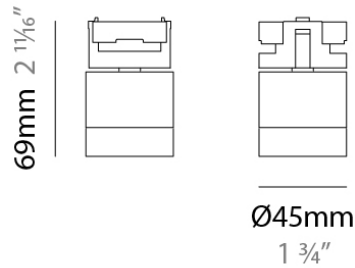

PROJECT	
TYPE	
NOTES	
QUANTITY	
DATE	

A7LEVEL-MOD-SYS COMPONENTS TRACK

A7T00034-

DESCRIPTION

Level - Mini - Fixed Spot Diffuser - 11.2W, 48V, 250mA, CRI 97

GENERAL

Series: Level
Brand: Letroh
Division: Architectural
Mounting Type: Track
Mounting Location: Ceiling
Subcategory: Spots

PHYSICAL

Shape: Cylinder
Diameter (mm): 45
Diameter (in): 1 3/4
Height (mm): 69
Height (in): 2 11/16
Light Distribution: Downlight
Weight (kg): 0.11
Weight (lbs): 0.24
Fixture Finish: WHI / BLK
Fixture Material: Aluminum

ELECTRICAL

Input Wattage Range: 10 - 19 W
Lamp Type: LED (Zhaga Standard)
Input Wattage (W): 11.2
Total Output Wattage (W): 7.8
Dimming: Non-Dimmable / 0-10V Dimming
Driver Included: No
Driver Location: Remote
Driver Type: Constant Voltage - Universal
Driver Class: Class 2
Housing: ENCP50
Input Voltage (V): 120 - 277
Output Voltage (V): 48
Upon Request: Dali Dimming

LED

Delivered Lumen Range: 500 - 1999 lm
Color Temperature (°K): 2700 / 3000
Max. Delivered Lumen (lm): 728 / 770
CRI: >97 CRI
Lamp Life (hrs): 50000

RATINGS AND CERTIFICATIONS

Certified By: Certified for North American Standards
IP rating: IP20