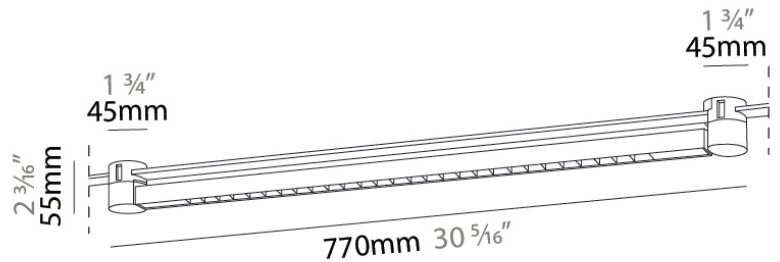

PROJECT
TYPE
NOTES
QUANTITY
DATE

A7LEVEL-MOD-SYS COMPONENTS TRACK

A7T00042-

DESCRIPTION

Level - Studio - Dark Light Source with Diffuser, 770mm/30 5/16", On/Off, 18W LED, 2700K / 3000K, Max 1500lm, 48V, Dimmable Converter Included

GENERAL

Series: Level
Partner: Letroh
Division: Architectural
Installation: Track
Product Type: Linear Profiles
Mounting Location: Ceiling
Light Distribution: Downlight

PHYSICAL

Shape: Oblong
Length (mm): 770
Length (in): 30 5/16
Height (mm): 55
Height (in): 2 3/16
Weight (kg): 0.69
Fixture Finish: WHI / BLK
Fixture Material: Aluminum

ELECTRICAL

Input Wattage Range: 10 - 19 W
Lamp Type: LED
Input Wattage (W): 18
Dimming: Non-Dimming / Phase Dimming (120Vac only) / 0-10V Dimming
Driver Included: No
Driver Location: External
Driver Type: Constant Voltage - Universal
Driver Class: Class 2
Input Voltage (V): 120 - 277
Output Voltage (V): 48

LED

Delivered Lumen Range: 1000 - 2999 lm
Color Temperature (°K): 2700 / 3000
Max. Delivered Lumen (lm): 1400 / 1500
CRI: >90 CRI
Lamp Life (hrs): 50000

OPTICAL

Adjustability: Rotational 90°

RATINGS AND CERTIFICATIONS

Certified By: Certified for North American Standards
IP rating: IP20