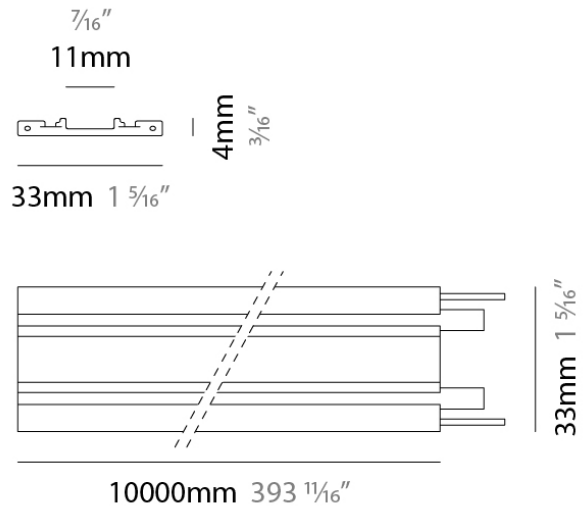

A7LEVEL-MOD-SYS COMPONENTS SURFACE

A7T00028-

DESCRIPTION

Level Cable - 10,000mm / 393 11/16"

GENERAL

Series: Level
Brand: Letroh
Division: Architectural
Mounting Type: Surface
Mounting Location: Wall / Ceiling
Subcategory: Profile

PHYSICAL

Shape: Rectangle
Length (mm): 10000
Length (in): 393 11/16
Width (mm): 33
Width (in): 1 5/16
Height (mm): 4
Height (in): 3/16
Light Distribution: Downlight
Weight (kg): 0.19
Weight (lbs): 0.42
Fixture Finish: TRA / BLK / WHI
Fixture Material: Aluminum

RATINGS AND CERTIFICATIONS

Certified By: Certified for North American Standards
IP rating: IP20