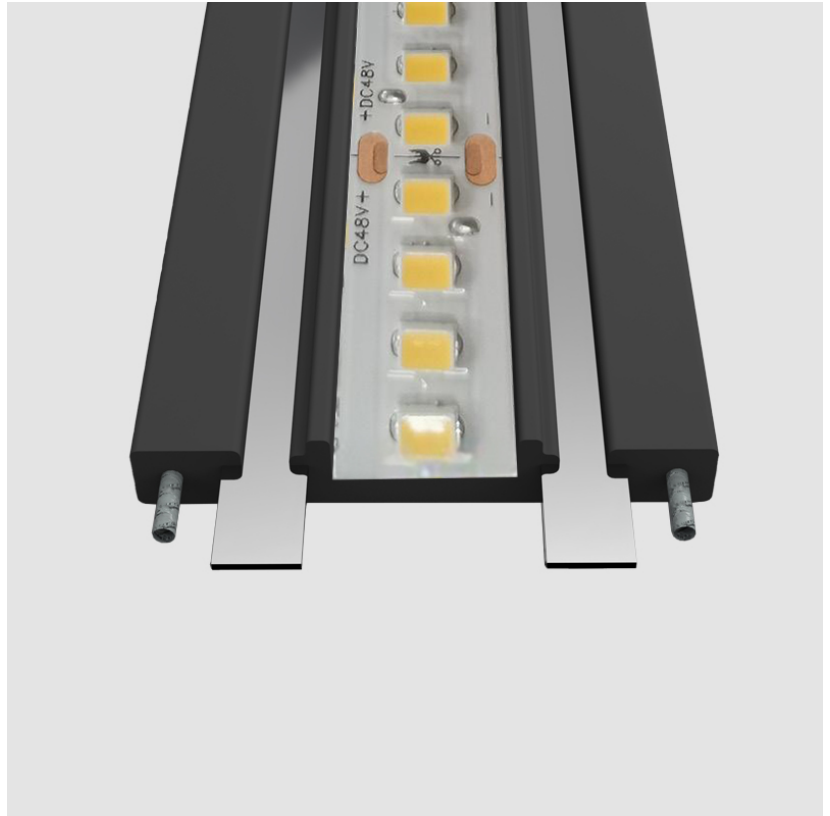

A7LEVEL-MOD-SYS COMPONENTS

A7900052-

DESCRIPTION

Level LED Strip - 5.000mm / 196 7/8" - 65W - 2700K / 3000K - 48V

GENERAL

Series: Level _____
 Partner: Letroh _____
 Division: Architectural _____
 Product Type: Linear Profiles _____

A7LEVEL-MOD-SYS COMPONENTS

A7900053-

DESCRIPTION
 Level LED Strip - 10.000mm / 393 11/16" - 130W - 2700K / 3000K - 48V

GENERAL
 Series: Level _____
 Partner: Letroh _____
 Division: Architectural _____
 Product Type: Linear Profiles _____