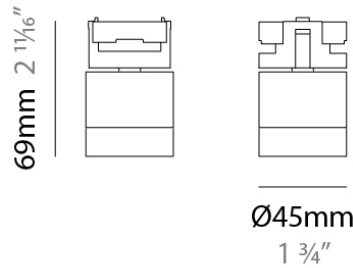

A7LEVEL-MOD-SYS COMPONENTS TRACK

A7T00033-

DESCRIPTION

Level - Mini - Fixed Spot 11.2W, 48V, 250mA, CRI 97

GENERAL

Series: Level
Partner: Letroh
Division: Architectural
Installation: Track
Product Type: Spots
Mounting Location: Ceiling
Light Distribution: Downlight

PHYSICAL

Aperture Sizes - Downlights: 1"
Shape: Cylinder
Diameter (mm): 45
Diameter (in): 1 3/4
Height (mm): 69
Height (in): 2 11/16
Weight (kg): 0.12
Weight (lbs): 0.26
Fixture Finish: WHI / BLK
Fixture Material: Aluminum

ELECTRICAL

Input Wattage Range: 10 - 19 W
Lamp Type: LED (Zhaga Standard)
Input Wattage (W): 11.2
Total Output Wattage (W): 7.8
Dimming: Non-Dimmable / 0-10V Dimming
Driver Included: No
Driver Location: Remote
Driver Type: Constant Voltage - Universal
Driver Class: Class 2
Housing: ENCP50
Input Voltage (V): 120 - 277
Output Voltage (V): 48
Upon Request: Dali Dimming

LED

Delivered Lumen Range: 500 - 1999 lm
Color Temperature (°K): 2700 / 3000
Max. Delivered Lumen (lm): 728 / 770
CRI: >97 CRI
Lamp Life (hrs): 50000

OPTICAL

Adjustability: Fixed

RATINGS AND CERTIFICATIONS

Certified By: Certified for North American Standards
IP rating: IP20