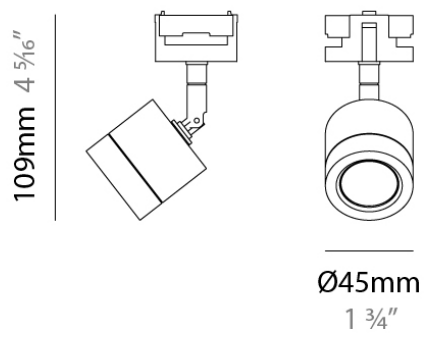

PROJECT	
TYPE	
NOTES	
QUANTITY	
DATE	

A7LEVEL-MOD-SYS COMPONENTS TRACK

A7T00032-

DESCRIPTION

Level - Mini - Adjustable Spot 11.2W, 48V, 250mA, CRI 97

GENERAL

Series: Level
Brand: Letroh
Division: Architectural
Mounting Type: Track
Mounting Location: Ceiling
Subcategory: Spots

PHYSICAL

Shape: Cylinder
Diameter (mm): 45
Diameter (in): 1 3/4
Height (mm): 109
Height (in): 4 5/16
Light Distribution: Downlight
Weight (kg): 0.12
Weight (lbs): 0.26
Fixture Finish: WHI / BLK
Fixture Material: Aluminum

ELECTRICAL

Input Wattage Range: 10 - 19 W
Lamp Type: LED (Zhaga Standard)
Input Wattage (W): 11.2
Bulb Included: Bulb Included
Total Output Wattage (W): 7.8
Dimming: Non-Dimmable / 0-10V Dimming
Driver Included: No
Driver Location: Remote
Driver Type: Constant Voltage - Universal
Driver Class: Class 2
Housing: ENCP50
Input Voltage (V): 120 - 277
Output Voltage (V): 48
Upon Request: Dali Dimming

LED

Delivered Lumen Range: 500 - 1999 lm
Color Temperature (°K): 2700 / 3000
Max. Delivered Lumen (lm): 728 / 770
CRI: >97 CRI
Lamp Life (hrs): 50000

RATINGS AND CERTIFICATIONS

Certified By: Certified for North American Standards
IP rating: IP20