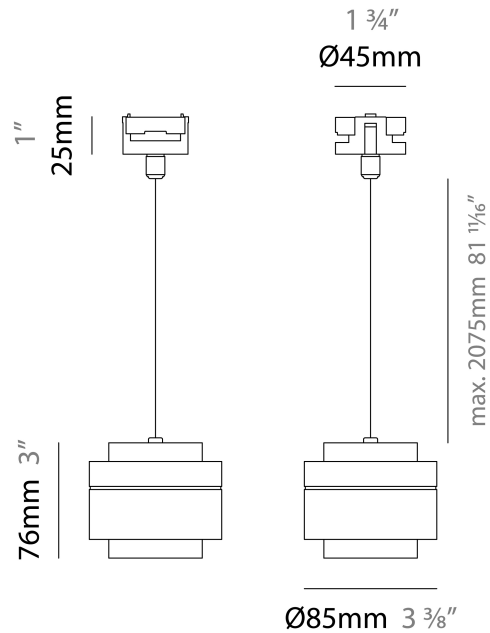

A7T00031-

DESCRIPTION

Level - Zoom - Suspension, 16.5W, 48V, 350mA, CRI 97,
Dimmable Converted Included

GENERAL

Series: Level _____
Brand: Letroh _____
Division: Architectural _____
Mounting Type: Track _____
Mounting Location: Ceiling _____
Subcategory: Spots _____

PHYSICAL

Shape: Cylinder _____
Diameter (mm): 85 _____
Diameter (in): 3 3/8 _____
Height (mm): 75 _____
Height (in): 2 15/16 _____
Max. Overall Height (mm): 2075 _____
Max. Overall Height (in): 81 11/16 _____
Light Distribution: Downlight _____
Weight (kg): 0.42 _____
Weight (lbs): 0.93 _____
Fixture Finish: WHI / BLK _____
Fixture Material: Aluminum _____

ELECTRICAL

Input Wattage Range: 10 - 19 W _____
Lamp Type: LED _____
Input Wattage (W): 16.5 _____
Total Output Wattage (W): 12.8 _____
Dimming: Non-Dimmable / 0-10V Dimming _____
Driver Included: No _____
Driver Location: Remote _____
Driver Type: Constant Voltage - Universal _____
Driver Class: Class 2 _____
Housing: ENCP50 _____
Input Voltage (V): 120 - 277 _____
Output Voltage (V): 48 _____
Upon Request: Dali Dimming _____

LED

Delivered Lumen Range: 500 - 1999 lm _____
Color Temperature (°K): 2700 / 3000 _____
Max. Delivered Lumen (lm): 831 / 878 _____
Nominal Lumen (lm): 1010 / 1068 _____
CRI: >97 CRI _____
Lamp Life (hrs): 50000 _____

OPTICAL

Optic°: 12 - 46 _____

RATINGS AND CERTIFICATIONS

Certified By: Certified for North American Standards _____
IP rating: IP20 _____