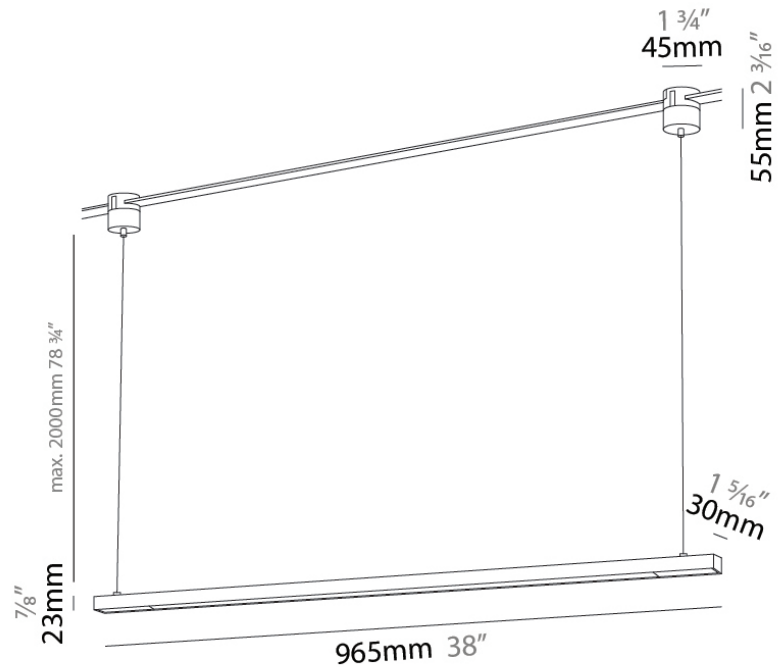

A7T00043-

DESCRIPTION

Level - Studio - Suspension Light Source with Diffuser, 965mm/38", On/Off, 27W LED, 2700K / 3000K, Max 2550lm, 48V, Dimmable Converter Included

GENERAL

Series: Level _____
Partner: Letroh _____
Division: Architectural _____
Installation: Track _____
Product Type: Linear Profiles _____
Mounting Location: Ceiling _____
Light Distribution: Downlight _____

PHYSICAL

Shape: Oblong _____
Length (mm): 965 _____
Length (in): 38 _____
Height (mm): 55 _____
Height (in): 2 ³/₁₆ _____
Max. Overall Height (mm): 2055 _____
Max. Overall Height (in): 80 ⁷/₈ _____
Weight (kg): 0.89 _____
Fixture Finish: WHI / BLK _____
Fixture Material: Aluminum _____
Cable Details: 2,000mm / 78 3/4" _____

ELECTRICAL

Input Wattage Range: 20 - 29 W _____
Lamp Type: LED _____
Input Wattage (W): 27 _____
Dimming: Non-Dimming / Phase Dimming (120Vac only) / 0-10V Dimming _____
Driver Included: No _____
Driver Location: External _____
Driver Type: Constant Voltage - Universal _____
Driver Class: Class 2 _____
Input Voltage (V): 120 - 277 _____
Output Voltage (V): 48 _____

LED

Delivered Lumen Range: 2000 - 2999 lm _____
Color Temperature (°K): 2700 / 3000 _____
Max. Delivered Lumen (lm): 2400 / 2550 _____
CRI: >90 CRI _____
Lamp Life (hrs): 50000 _____

OPTICAL

Adjustability: Rotational 90° _____

RATINGS AND CERTIFICATIONS

Certified By: Certified for North American Standards _____
IP rating: IP20 _____