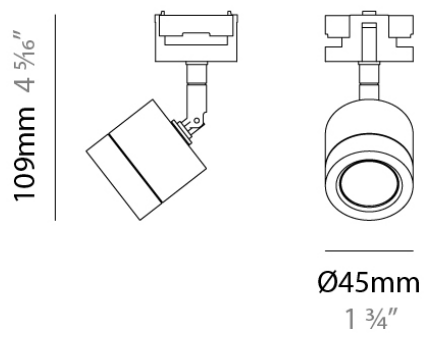

PROJECT	
TYPE	
NOTES	
QUANTITY	
DATE	

A7LEVEL-MOD-SYS COMPONENTS TRACK

A7T00032-

DESCRIPTION

Level - Mini - Adjustable Spot 11.2W, 48V, 250mA, CRI 97

GENERAL

Series: Level
Partner: Letroh
Division: Architectural
Installation: Track
Product Type: Spots
Mounting Location: Ceiling
Light Distribution: Downlight

PHYSICAL

Aperture Sizes - Downlights: 1"
Shape: Cylinder
Diameter (mm): 45
Diameter (in): 1 3/4
Height (mm): 109
Height (in): 4 5/16
Weight (kg): 0.12
Weight (lbs): 0.26
Fixture Finish: WHI / BLK
Fixture Material: Aluminum

ELECTRICAL

Input Wattage Range: 10 - 19 W
Lamp Type: LED (Zhaga Standard)
Input Wattage (W): 11.2
Bulb Included: Bulb Included
Total Output Wattage (W): 7.8
Dimming: Non-Dimmable / 0-10V Dimming
Driver Included: No
Driver Location: Remote
Driver Type: Constant Voltage - Universal
Driver Class: Class 2
Housing: ENCP50
Input Voltage (V): 120 - 277
Output Voltage (V): 48
Upon Request: Dali Dimming

LED

Delivered Lumen Range: 500 - 1999 lm
Color Temperature (°K): 2700 / 3000
Max. Delivered Lumen (lm): 728 / 770
CRI: >97 CRI
Lamp Life (hrs): 50000

RATINGS AND CERTIFICATIONS

Certified By: Certified for North American Standards
IP rating: IP20