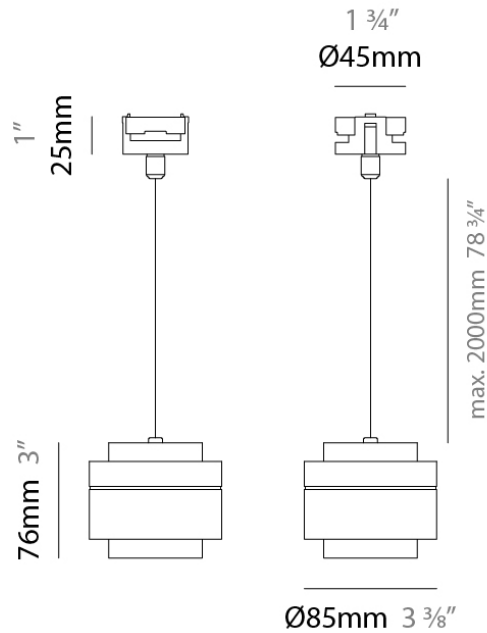

GENERAL

Series: Level _____
Partner: Letroh _____
Division: Architectural _____
Installation: Track _____
Product Type: Spots _____
Mounting Location: Ceiling _____
Light Distribution: Downlight _____

PHYSICAL

Aperture Sizes - Downlights: 1" _____
Shape: Cylinder _____
Diameter (mm): 85 _____
Diameter (in): 3 3/8 _____
Height (mm): 75 _____
Height (in): 2 15/16 _____
Max. Overall Height (mm): 2075 _____
Max. Overall Height (in): 81 11/16 _____
Weight (kg): 0.42 _____
Weight (lbs): 0.93 _____
Fixture Finish: WHI / BLK _____
Fixture Material: Aluminum _____

ELECTRICAL

Input Wattage Range: 10 - 19 W _____
Lamp Type: LED _____
Input Wattage (W): 16.5 _____
Total Output Wattage (W): 12.8 _____
Dimming: Non-Dimmable / 0-10V Dimming _____
Driver Included: No _____
Driver Location: Remote _____
Driver Type: Constant Voltage - Universal _____
Driver Class: Class 2 _____
Housing: ENCP50 _____
Input Voltage (V): 120 - 277 _____
Output Voltage (V): 48 _____
Upon Request: Dali Dimming _____

LED

Delivered Lumen Range: 500 - 1999 lm _____
Color Temperature (°K): 2700 / 3000 _____
Max. Delivered Lumen (lm): 831 / 878 _____
Nominal Lumen (lm): 1010 / 1068 _____
CRI: >97 CRI _____
Lamp Life (hrs): 50000 _____

OPTICAL

Optic°: 12 - 46 _____

RATINGS AND CERTIFICATIONS

Certified By: Certified for North American Standards _____
IP rating: IP20 _____