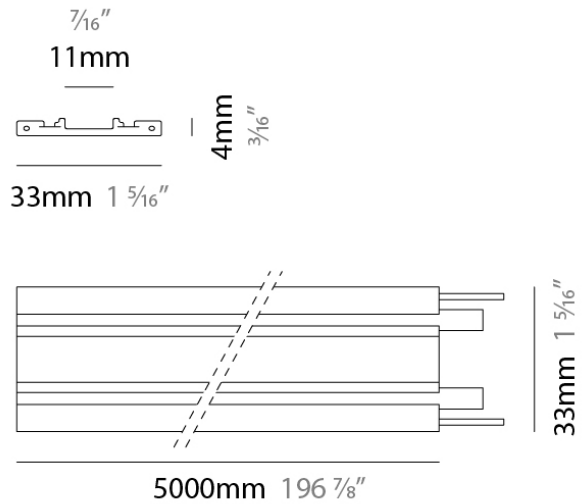

PROJECT
TYPE
NOTES
QUANTITY
DATE

A7LEVEL-MOD-SYS COMPONENTS SURFACE

A7T00027-

DESCRIPTION
Level Cable - 5000mm / 196 7/8"

GENERAL
Series: Level
Partner: Letroh
Division: Architectural
Installation: Surface
Product Type: Linear Profiles
Mounting Location: Wall / Ceiling
Light Distribution: Downlight

PHYSICAL
Shape: Rectangle
Length (mm): 5000
Length (in): 196 7/8
Width (mm): 33
Width (in): 1 5/16
Height (mm): 4
Height (in): 3/16
Weight (kg): 0.95
Weight (lbs): 2.09
Fixture Finish: TRA / BLK / WHI
Fixture Material: Aluminum

RATINGS AND CERTIFICATIONS
Certified By: Certified for North American Standards
IP rating: IP20