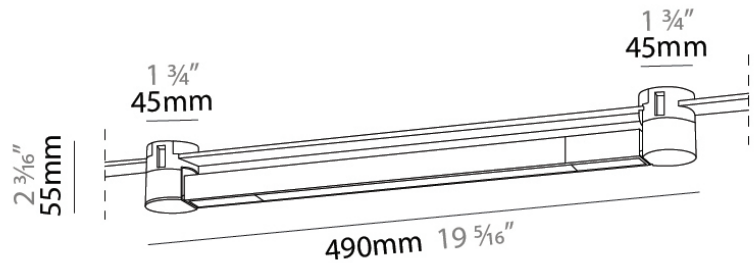

PROJECT	
TYPE	
NOTES	
QUANTITY	
DATE	

A7LEVEL-MOD-SYS COMPONENTS TRACK

A7T00039-

DESCRIPTION

Level - Studio - Light Source with Diffuser, 490mm/19 5/16", On/Off, 9W LED, 2700K / 3000K, Max 850lm, 48V, Dimmable Converter Included

GENERAL

Series: Level
Partner: Letroh
Division: Architectural
Installation: Track
Product Type: Linear Profiles
Mounting Location: Ceiling
Light Distribution: Downlight

PHYSICAL

Shape: Oblong
Length (mm): 490
Length (in): 19 5/16
Height (mm): 55
Height (in): 2 3/16
Weight (kg): 0.48
Fixture Finish: WHI / BLK
Fixture Material: Aluminum

ELECTRICAL

Input Wattage Range: 1 - 9 W
Lamp Type: LED
Input Wattage (W): 9
Dimming: Non-Dimming / Phase Dimming (120Vac only) / 0-10V Dimming
Driver Included: No
Driver Location: External
Driver Type: Constant Voltage - Universal
Driver Class: Class 2
Input Voltage (V): 120 - 277
Output Voltage (V): 48

LED

Delivered Lumen Range: 500 - 1999 lm
Color Temperature (°K): 2700 / 3000
Max. Delivered Lumen (lm): 800 / 850
CRI: >90 CRI
Lamp Life (hrs): 50000

OPTICAL

Adjustability: Rotational 90°

RATINGS AND CERTIFICATIONS

Certified By: Certified for North American Standards
IP rating: IP20