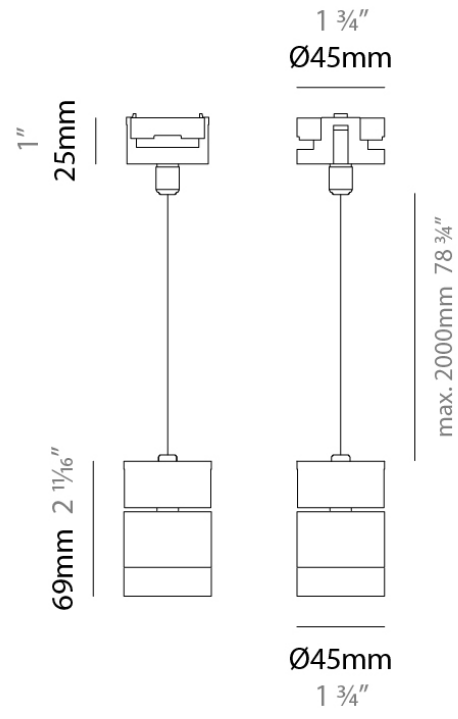

A7LEVEL-MOD-SYS COMPONENTS TRACK

PROJECT	
TYPE	
NOTES	
QUANTITY	
DATE	

A7T00035-

DESCRIPTION
Level - Mini - Suspension Spot - 11.2W, 48V, 250mA, CRI 97

GENERAL
Series: Level
Partner: Letroh
Division: Architectural
Installation: Track
Product Type: Spots
Mounting Location: Ceiling
Light Distribution: Downlight

PHYSICAL
Aperture Sizes - Downlights: 1"
Shape: Cylinder
Diameter (mm): 45
Diameter (in): 1 3/4
Height (mm): 69
Height (in): 2 11/16
Max. Overall Height (mm): 2069
Max. Overall Height (in): 81 7/16
Weight (kg): 0.23
Weight (lbs): 0.51
Fixture Finish: WHI / BLK
Fixture Material: Aluminum

ELECTRICAL
Input Wattage Range: 10 - 19 W
Lamp Type: LED (Zhaga Standard)
Input Wattage (W): 11.2
Total Output Wattage (W): 7.8
Dimming: Non-Dimmable / 0-10V Dimming
Driver Included: No
Driver Location: Remote
Driver Type: Constant Voltage - Universal
Driver Class: Class 2
Housing: ENCP50
Input Voltage (V): 120 - 277
Output Voltage (V): 48
Upon Request: Dali Dimming

LED
Delivered Lumen Range: 500 - 1999 lm
Color Temperature (°K): 2700 / 3000
Max. Delivered Lumen (lm): 728 / 770
CRI: >97 CRI
Lamp Life (hrs): 50000

RATINGS AND CERTIFICATIONS
Certified By: Certified for North American Standards
IP rating: IP20