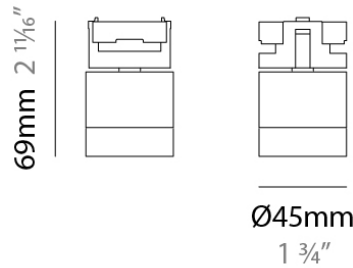

PROJECT	
TYPE	
NOTES	
QUANTITY	
DATE	

A7LEVEL-MOD-SYS COMPONENTS TRACK

A7T00034-

DESCRIPTION

Level - Mini - Fixed Spot Diffuser - 11.2W, 48V, 250mA, CRI 97

GENERAL

Series: Level
Partner: Letroh
Division: Architectural
Installation: Track
Product Type: Spots
Mounting Location: Ceiling
Light Distribution: Downlight

PHYSICAL

Aperture Sizes - Downlights: 1"
Shape: Cylinder
Diameter (mm): 45
Diameter (in): 1 3/4
Height (mm): 69
Height (in): 2 11/16
Weight (kg): 0.11
Weight (lbs): 0.24
Fixture Finish: WHI / BLK
Fixture Material: Aluminum

ELECTRICAL

Input Wattage Range: 10 - 19 W
Lamp Type: LED (Zhaga Standard)
Input Wattage (W): 11.2
Total Output Wattage (W): 7.8
Dimming: Non-Dimmable / 0-10V Dimming
Driver Included: No
Driver Location: Remote
Driver Type: Constant Voltage - Universal
Driver Class: Class 2
Housing: ENCP50
Input Voltage (V): 120 - 277
Output Voltage (V): 48
Upon Request: Dali Dimming

LED

Delivered Lumen Range: 500 - 1999 lm
Color Temperature (°K): 2700 / 3000
Max. Delivered Lumen (lm): 728 / 770
CRI: >97 CRI
Lamp Life (hrs): 50000

RATINGS AND CERTIFICATIONS

Certified By: Certified for North American Standards
IP rating: IP20