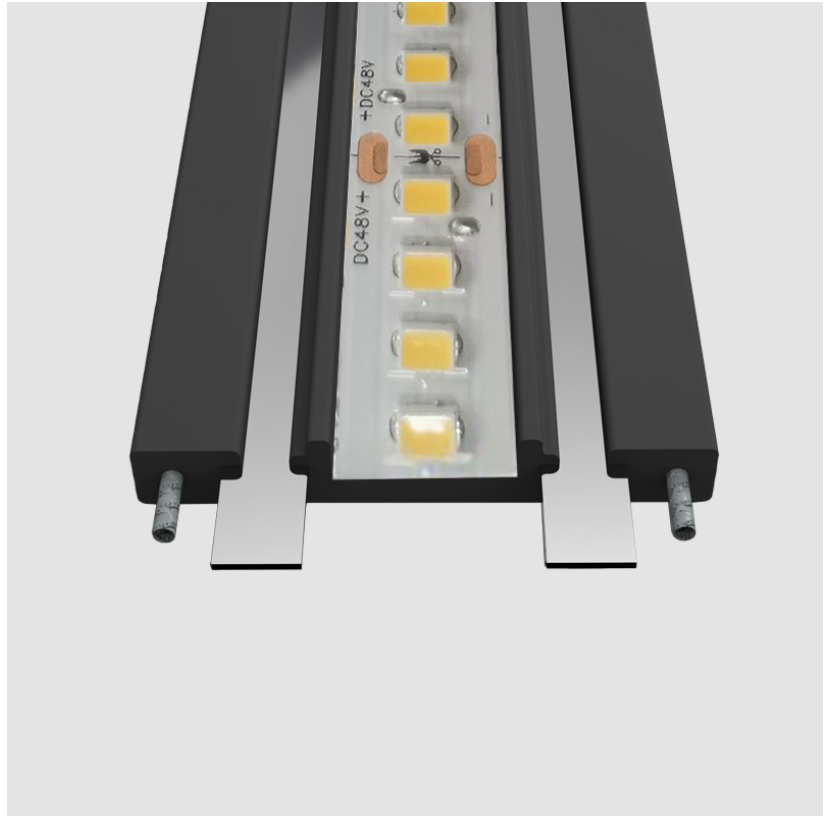

A7LEVEL-MOD-SYS COMPONENTS

A7900053-

DESCRIPTION

Level LED Strip - 10.000mm / 393 11/16" - 130W - 2700K / 3000K - 48V

GENERAL

Series: Level _____
Brand: Letroh _____
Division: Architectural _____
Subcategory: Profile _____

PHYSICAL

Shape: Rectangle _____
Length (mm): 10000 _____
Length (in): 393 11/16 _____
Width (mm): 10 _____
Width (in): 3/8 _____
Weight (kg): 0.75 _____
Weight (lbs): 1.65 _____
Fixture Material: Aluminum _____

ELECTRICAL

Total Output Wattage (W): 130W (13W/m) _____

LED

Color Temperature (°K): 2700 / 3000 _____
Nominal Lumen (lm): 14300 / 15100 (1430/m / 1510/m) _____

RATINGS AND CERTIFICATIONS

Certified By: Certified for North American Standards _____
IP rating: IP20 _____