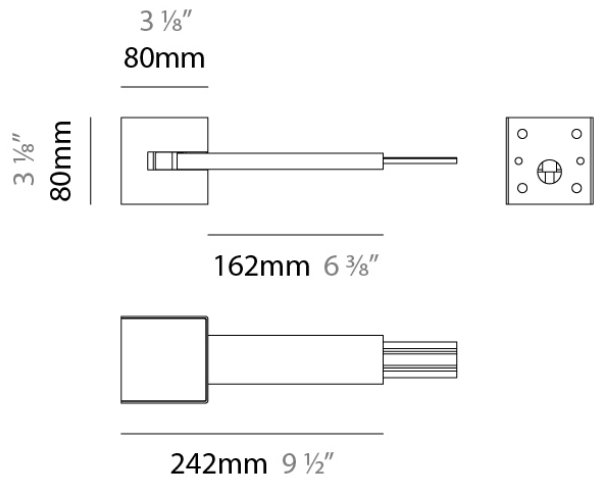

PHYSICAL
 Shape: Rectangle
 Diameter (mm): 100
 Diameter (in): 3 15/16
 Height (mm): 33
 Height (in): 1 5/16
 Max. Overall Height (mm): 2533
 Max. Overall Height (in): 99 3/4
 Fixture Finish: WHI / BLK
 Fixture Material: Aluminum

RATINGS AND CERTIFICATIONS
 Certified By: Certified for North American Standards
 IP rating: IP20

A7LEVEL-MOD-SYS COMPONENTS

A7900055-

DESCRIPTION
 Level - Cube Wall fixing

GENERAL
 Series: Level
 Partner: Letroh
 Division: Architectural
 Product Type: Linear Profiles

PHYSICAL
 Shape: Rectangle
 Length (mm): 80
 Length (in): 3 1/8
 Width (mm): 242
 Width (in): 9 1/2
 Height (mm): 80
 Height (in): 3 1/8
 Fixture Finish: WHI / BLK
 Fixture Material: Aluminum

RATINGS AND CERTIFICATIONS
 Certified By: Certified for North American Standards
 IP rating: IP20

A7LEVEL-MOD-SYS COMPONENTS

A7900056-

DESCRIPTION
 Level - Cube ceiling fixing

GENERAL
 Series: Level
 Partner: Letroh
 Division: Architectural
 Product Type: Linear Profiles

PHYSICAL
 Shape: Rectangle
 Length (mm): 80
 Length (in): 3 1/8
 Width (mm): 242
 Width (in): 9 1/2
 Height (mm): 80
 Height (in): 3 1/8
 Fixture Finish: WHI / BLK
 Fixture Material: Aluminum