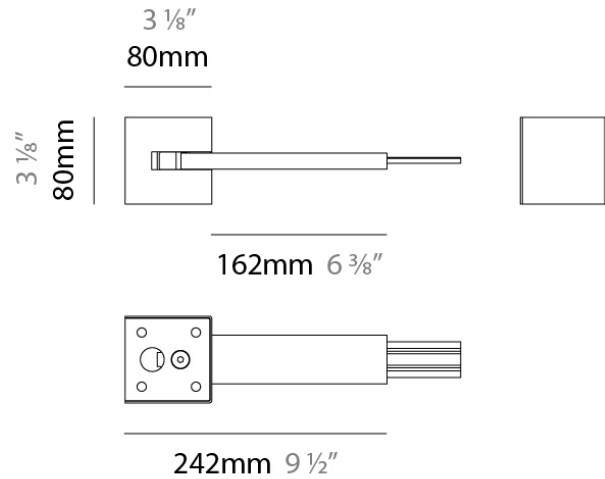

A7LEVEL-MOD-SYS COMPONENTS

A7900056-

DESCRIPTION
Level - Cube ceiling fixing

GENERAL
Series: Level
Partner: Letroh
Division: Architectural
Product Type: Linear Profiles

PHYSICAL
Shape: Rectangle
Length (mm): 80
Length (in): 3 1/8
Width (mm): 242
Width (in): 9 1/2
Height (mm): 80
Height (in): 3 1/8
Fixture Finish: WHI / BLK
Fixture Material: Aluminum

RATINGS AND CERTIFICATIONS
Certified By: Certified for North American Standards
IP rating: IP20