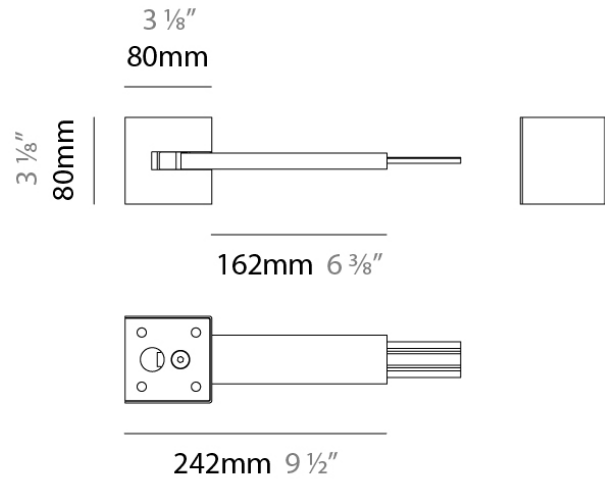

A7LEVEL-MOD-SYS COMPONENTS

A7900056-

DESCRIPTION

Level - Cube ceiling fixing

GENERAL

Series: Level
Brand: Letroh
Division: Architectural
Subcategory: Profile

PHYSICAL

Shape: Rectangle
Length (mm): 80
Length (in): 3 1/8"
Width (mm): 242
Width (in): 9 1/2"
Height (mm): 80
Height (in): 3 1/8"
Fixture Finish: WHI / BLK
Fixture Material: Aluminum

RATINGS AND CERTIFICATIONS

Certified By: Certified for North American Standards
IP rating: IP20