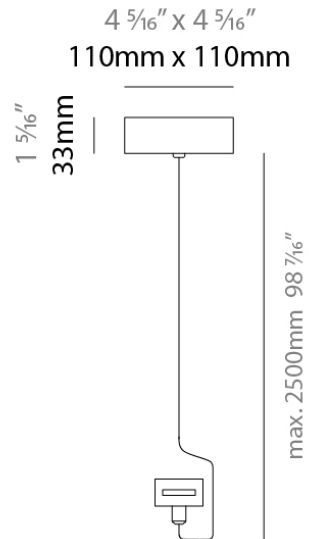

A7LEVEL-MOD-SYS COMPONENTS

PROJECT	
TYPE	
NOTES	
QUANTITY	
DATE	

A7900054-

DESCRIPTION
Level - Power feed - 2500mm

GENERAL
Series: Level
Brand: Letroh
Division: Architectural
Subcategory: Profile

PHYSICAL
Shape: Rectangle
Diameter (mm): 100
Diameter (in): 3 ¹⁵/₁₆
Height (mm): 33
Height (in): 1 ³/₁₆
Max. Overall Height (mm): 2533
Max. Overall Height (in): 99 ³/₄
Fixture Finish: WHI / BLK
Fixture Material: Aluminum

RATINGS AND CERTIFICATIONS
Certified By: Certified for North American Standards
IP rating: IP20