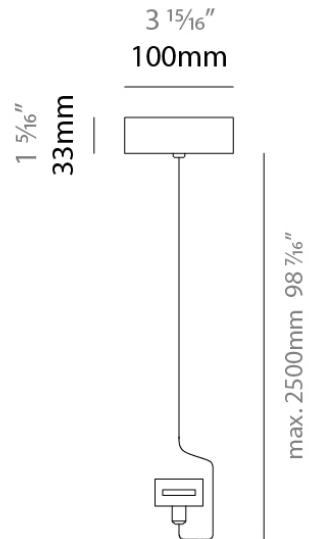

A7LEVEL-MOD-SYS COMPONENTS

PROJECT	
TYPE	
NOTES	
QUANTITY	
DATE	

A7900054-

DESCRIPTION
Level - Power feed - 2500mm

GENERAL
Series: Level
Partner: Letroh
Division: Architectural
Product Type: Linear Profiles

PHYSICAL
Shape: Rectangle
Diameter (mm): 100
Diameter (in): 3 15/16
Height (mm): 33
Height (in): 1 5/16
Max. Overall Height (mm): 2533
Max. Overall Height (in): 99 3/4
Fixture Finish: WHI / BLK
Fixture Material: Aluminum

RATINGS AND CERTIFICATIONS
Certified By: Certified for North American Standards
IP rating: IP20