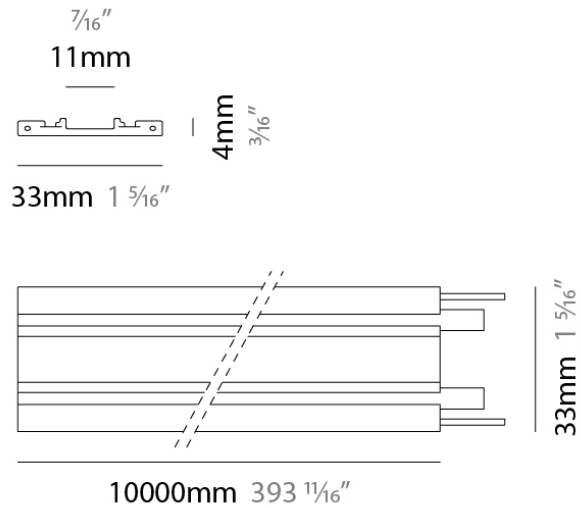

PROJECT	
TYPE	
NOTES	
QUANTITY	
DATE	

A7LEVEL-MOD-SYS COMPONENTS SURFACE

A7T00028-

DESCRIPTION
Level Cable - 10,000mm / 393 11/16"

GENERAL
Series: Level
Partner: Letroh
Division: Architectural
Installation: Surface
Product Type: Linear Profiles
Mounting Location: Wall / Ceiling
Light Distribution: Downlight

PHYSICAL
Shape: Rectangle
Length (mm): 10000
Length (in): 393 11/16
Width (mm): 33
Width (in): 1 5/16
Height (mm): 4
Height (in): 3/16
Weight (kg): 0.19
Weight (lbs): 0.42
Fixture Finish: TRA / BLK / WHI
Fixture Material: Aluminum

RATINGS AND CERTIFICATIONS
Certified By: Certified for North American Standards
IP rating: IP20