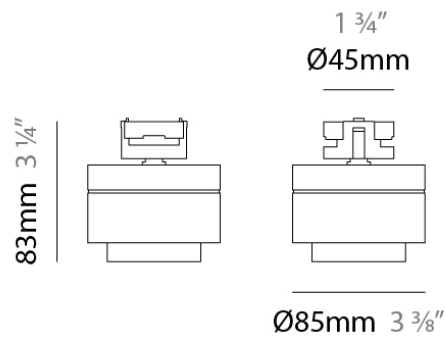

A7LEVEL-MOD-SYS COMPONENTS TRACK

A7T00030-

DESCRIPTION

Level - Zoom - Fixed Spot, 16.5W, 48V, 350mA, CRI 97, Dimmable Converter Included

GENERAL

Series: Level _____
Partner: Letroh _____
Division: Architectural _____
Installation: Track _____
Product Type: Linear Profiles _____
Mounting Location: Ceiling _____
Light Distribution: Downlight _____

PHYSICAL

Shape: Cylinder _____
Diameter (mm): 85 _____
Diameter (in): 3 3/8 _____
Height (mm): 90 _____
Height (in): 3 9/16 _____
Weight (kg): 0.33 _____
Weight (lbs): 0.73 _____
Fixture Finish: WHI / BLK _____
Fixture Material: Aluminum _____

ELECTRICAL

Input Wattage Range: 10 - 19 W _____
Lamp Type: LED _____
Input Wattage (W): 16.5 _____
Total Output Wattage (W): 12.8 _____
Dimming: Non-Dimmable / 0-10V Dimming _____
Driver Included: No _____
Driver Location: Remote _____
Driver Type: Constant Voltage - Universal _____
Driver Class: Class 2 _____
Housing: ENCP50 _____
Input Voltage (V): 120 - 277 _____
Output Voltage (V): 48 _____
Upon Request: Dali Dimming _____

LED

Delivered Lumen Range: 500 - 1999 lm _____
Color Temperature (°K): 2700 / 3000 _____
Max. Delivered Lumen (lm): 831 / 878 _____
Nominal Lumen (lm): 1010 / 1068 _____
CRI: >97 CRI _____
Lamp Life (hrs): 50000 _____

OPTICAL

Optic°: 12 - 46 _____
Adjustability: Fixed _____

RATINGS AND CERTIFICATIONS

Certified By: Certified for North American Standards _____
IP rating: IP20 _____