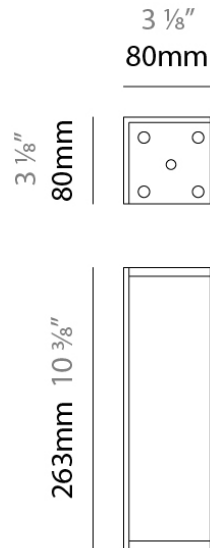

PROJECT	
TYPE	
NOTES	
QUANTITY	
DATE	

A7LEVEL-MOD-SYS COMPONENTS

A7900057-

DESCRIPTION

Level - Ceiling Spacer

GENERAL

Series: Level
Brand: Letroh
Division: Architectural
Subcategory: Profile

PHYSICAL

Shape: Rectangle
Length (mm): 80
Length (in): 3 1/8
Width (mm): 80
Width (in): 3 1/8
Height (mm): 263
Height (in): 10 3/8
Fixture Finish: WHI / BLK
Fixture Material: Aluminum

RATINGS AND CERTIFICATIONS

Certified By: Certified for North American Standards
IP rating: IP20