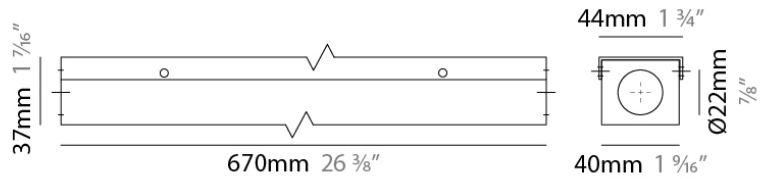

PROJECT
TYPE
NOTES
QUANTITY
DATE

A7LEVEL-MOD-SYS COMPONENTS

ENCP50

DESCRIPTION
Empty Metal Enclosure for Driver - IP20 - Indoor Rated

GENERAL
Division: Architectural : Components

PHYSICAL
Shape: Rectangle
Length (mm): 670
Length (in): 26 ³/₈
Width (mm): 44
Width (in): 1 ³/₄
Height (mm): 38
Height (in): 1 ¹/₂
Gasket: 1554JGASKET
Fixture Material: Metal

RATINGS AND CERTIFICATIONS
IP rating: IP20