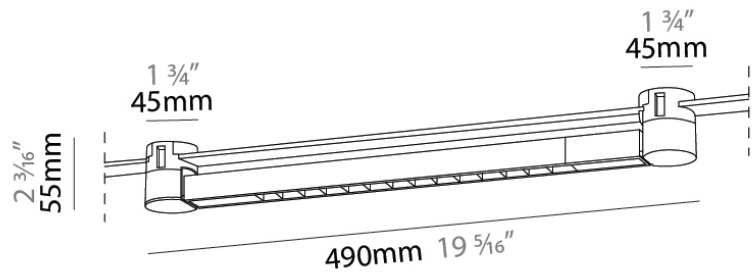

PROJECT	
TYPE	
NOTES	
QUANTITY	
DATE	

A7LEVEL-MOD-SYS COMPONENTS TRACK

A7T00040-

DESCRIPTION

Level - Studio - Dark Light Source with Diffuser, 490mm/195/16", On/Off, 9W LED, 2700K / 3000K, 750lm, 48V, Dimmable Converter Included

GENERAL

Series: Level
Partner: Letroh
Division: Architectural
Installation: Track
Product Type: Linear Profiles
Mounting Location: Ceiling
Light Distribution: Downlight

PHYSICAL

Shape: Oblong
Length (mm): 490
Length (in): 19 5/16
Height (mm): 55
Height (in): 2 3/16
Weight (kg): 0.48
Fixture Finish: WHI / BLK
Fixture Material: Aluminum

ELECTRICAL

Input Wattage Range: 1 - 9 W
Lamp Type: LED
Input Wattage (W): 9
Dimming: Non-Dimming / Phase Dimming (120Vac only) / 0-10V Dimming
Driver Included: No
Driver Location: External
Driver Type: Constant Voltage - Universal
Driver Class: Class 2
Input Voltage (V): 120 - 277
Output Voltage (V): 48

LED

Delivered Lumen Range: 500 - 1999 lm
Color Temperature (°K): 2700 / 3000
Max. Delivered Lumen (lm): 700 / 750
CRI: >90 CRI
Lamp Life (hrs): 50000

OPTICAL

Adjustability: Rotational 90°

RATINGS AND CERTIFICATIONS

Certified By: Certified for North American Standards
IP rating: IP20