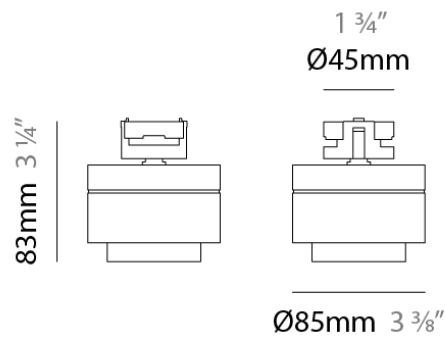

A7LEVEL-MOD-SYS COMPONENTS TRACK

A7T00030-

DESCRIPTION

Level - Zoom - Fixed Spot, 16.5W, 48V, 350mA, CRI 97, Dimmable Converter Included

GENERAL

Series: Level _____
Brand: Letroh _____
Division: Architectural _____
Mounting Type: Track _____
Mounting Location: Ceiling _____
Subcategory: Profile _____

PHYSICAL

Shape: Cylinder _____
Diameter (mm): 85 _____
Diameter (in): 3 3/8 _____
Height (mm): 90 _____
Height (in): 3 9/16 _____
Light Distribution: Downlight _____
Weight (kg): 0.33 _____
Weight (lbs): 0.73 _____
Fixture Finish: WHI / BLK _____
Fixture Material: Aluminum _____

ELECTRICAL

Input Wattage Range: 10 - 19 W _____
Lamp Type: LED _____
Input Wattage (W): 16.5 _____
Total Output Wattage (W): 12.8 _____
Dimming: Non-Dimmable / 0-10V Dimming _____
Driver Included: No _____
Driver Location: Remote _____
Driver Type: Constant Voltage - Universal _____
Driver Class: Class 2 _____
Housing: ENCP50 _____
Input Voltage (V): 120 - 277 _____
Output Voltage (V): 48 _____
Upon Request: Dali Dimming _____

LED

Delivered Lumen Range: 500 - 1999 lm _____
Color Temperature (°K): 2700 / 3000 _____
Max. Delivered Lumen (lm): 831 / 878 _____
Nominal Lumen (lm): 1010 / 1068 _____
CRI: >97 CRI _____
Lamp Life (hrs): 50000 _____

OPTICAL

Optic°: 12 - 46 _____
Adjustability: Fixed _____

RATINGS AND CERTIFICATIONS

Certified By: Certified for North American Standards _____
IP rating: IP20 _____