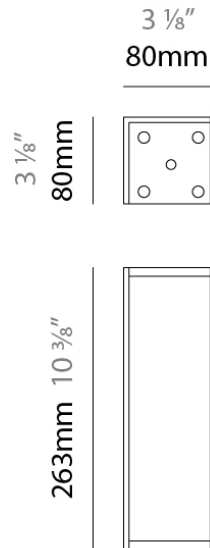

PROJECT	
TYPE	
NOTES	
QUANTITY	
DATE	

A7LEVEL-MOD-SYS COMPONENTS

A7900057-

DESCRIPTION
Level - Ceiling Spacer

GENERAL
Series: Level
Partner: Letroh
Division: Architectural
Product Type: Linear Profiles

PHYSICAL
Shape: Rectangle
Length (mm): 80
Length (in): 3 1/8
Width (mm): 80
Width (in): 3 1/8
Height (mm): 263
Height (in): 10 3/8
Fixture Finish: WHI / BLK
Fixture Material: Aluminum

RATINGS AND CERTIFICATIONS
Certified By: Certified for North American Standards
IP rating: IP20