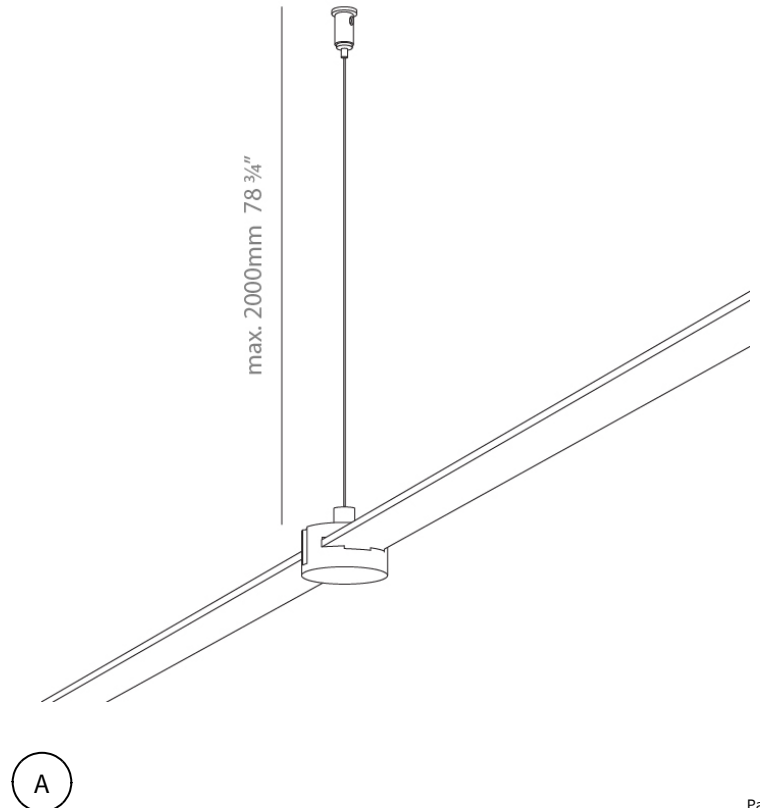

Division: Architectural

Product Type: Linear Profiles

PHYSICAL

Shape: Round

Max. Overall Height (mm): 2000

Max. Overall Height (in): 78 ³/₄"

Fixture Material: Aluminum

RATINGS AND CERTIFICATIONS

Certified By: Certified for North American Standards

IP rating: IP20

PROJECT
TYPE
NOTES
QUANTITY
DATE

A7LEVEL-MOD-SYS COMPONENTS SURFACE

A7T00027-

DESCRIPTION
Level Cable - 5000mm / 196 7/8"

GENERAL
Series: Level
Partner: Letroh
Division: Architectural
Installation: Surface
Product Type: Linear Profiles
Mounting Location: Wall / Ceiling
Light Distribution: Downlight