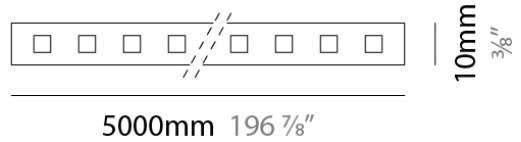

A7LEVEL-MOD-SYS COMPONENTS

A7900052-

DESCRIPTION

Level LED Strip - 5.000mm / 196 7/8" - 65W - 2700K / 3000K - 48V

GENERAL

Series: Level
Brand: Letroh
Division: Architectural
Subcategory: Profile

PHYSICAL

Shape: Rectangle
Length (mm): 5000
Length (in): 196 7/8
Width (mm): 10
Width (in): 3/8
Weight (kg): 0.95
Weight (lbs): 2.09
Fixture Material: Aluminum

ELECTRICAL

Total Output Wattage (W): 65W (13W/m)

LED

Color Temperature (°K): 2700 / 3000
Nominal Lumen (lm): 7150 / 7550 (1430/m / 1510/m)

RATINGS AND CERTIFICATIONS

Certified By: Certified for North American Standards
IP rating: IP20