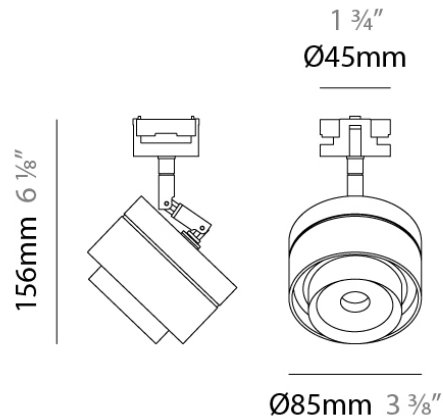

PROJECT
TYPE
NOTES
QUANTITY
DATE

A7LEVEL-MOD-SYS COMPONENTS TRACK

A7T00029-

DESCRIPTION

Level - Zoom - Adjustable Spot, 16.5W, 48V, 350mA, CRI 97, Dimmable Converter Included

GENERAL

Series: Level
Brand: Letroh
Division: Architectural
Mounting Type: Track
Mounting Location: Ceiling
Subcategory: Profile

PHYSICAL

Shape: Cylinder
Diameter (mm): 85
Diameter (in): 3 3/8
Height (mm): 130
Height (in): 5 1/8
Light Distribution: Downlight
Weight (kg): 0.33
Weight (lbs): 0.73
Fixture Finish: WHI / BLK
Fixture Material: Aluminum

ELECTRICAL

Input Wattage Range: 10 - 19 W
Lamp Type: LED
Input Wattage (W): 16.5
Total Output Wattage (W): 12.8
Dimming: Non-Dimmable / 0-10V Dimming
Driver Included: No
Driver Location: Remote
Driver Type: Constant Voltage - Universal
Driver Class: Class 2
Housing: ENCP50
Input Voltage (V): 120 - 277
Output Voltage (V): 48
Constant Current (MA): 350
Upon Request: Dali Dimming

LED

Delivered Lumen Range: 500 - 1999 lm
Color Temperature (°K): 2700 / 3000
Max. Delivered Lumen (lm): 831 / 878
Nominal Lumen (lm): 1010 / 1068
CRI: >97 CRI
Lamp Life (hrs): 50000

OPTICAL

Optic°: 12 - 46
Adjustability: Tilting and rotating

RATINGS AND CERTIFICATIONS

Certified By: Certified for North American Standards
IP rating: IP20