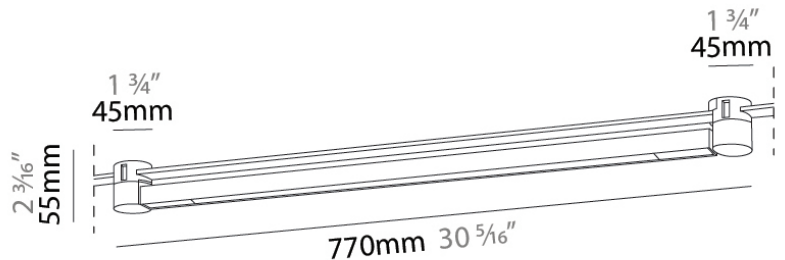

PROJECT
TYPE
NOTES
QUANTITY
DATE

A7LEVEL-MOD-SYS COMPONENTS TRACK

A7T00041-

DESCRIPTION

Level - Studio - Light Source with Diffuser, 770mm/30 5/16", On/Off, 18W LED, 2700K / 3000K, Max 1700lm, 48V, Dimmable Converter Included

GENERAL

Series: Level
Partner: Letroh
Division: Architectural
Installation: Track
Product Type: Linear Profiles
Mounting Location: Ceiling
Light Distribution: Downlight

PHYSICAL

Shape: Oblong
Length (mm): 770
Length (in): 30 5/16
Height (mm): 55
Height (in): 2 3/16
Weight (kg): 0.69
Fixture Finish: WHI / BLK
Fixture Material: Aluminum

ELECTRICAL

Input Wattage Range: 10 - 19 W
Lamp Type: LED
Input Wattage (W): 18
Dimming: Non-Dimming / Phase Dimming (120Vac only) / 0-10V Dimming
Driver Included: No
Driver Location: External
Driver Type: Constant Voltage - Universal
Driver Class: Class 2
Input Voltage (V): 120 - 277
Output Voltage (V): 48

LED

Delivered Lumen Range: 500 - 1999 lm
Color Temperature (°K): 2700 / 3000
Max. Delivered Lumen (lm): 700 / 750
CRI: >90 CRI
Lamp Life (hrs): 50000

OPTICAL

Adjustability: Rotational 90°

RATINGS AND CERTIFICATIONS

Certified By: Certified for North American Standards
IP rating: IP20