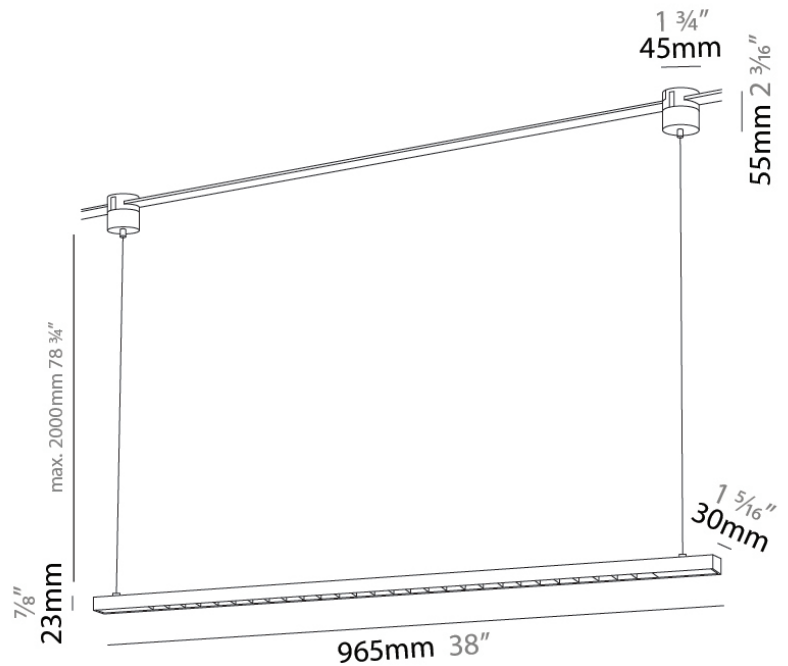

PROJECT	
TYPE	
NOTES	
QUANTITY	
DATE	

A7LEVEL-MOD-SYS COMPONENTS TRACK

A7T00044-

DESCRIPTION

Level - Studio - Suspension Dark Light Source with Diffuser, 965mm/38", On/Off, 27W LED, 2700K / 3000K, Max 2550lm, 48V, Dimmable Converter Included

GENERAL

Series: Level
Partner: Letroh
Division: Architectural
Installation: Track
Product Type: Linear Profiles
Mounting Location: Ceiling
Light Distribution: Downlight

PHYSICAL

Shape: Oblong
Length (mm): 965
Length (in): 38
Height (mm): 55
Height (in): 2 ³/₁₆
Max. Overall Height (mm): 2055
Max. Overall Height (in): 80 ⁷/₈
Weight (kg): 0.89
Fixture Finish: WHI / BLK
Fixture Material: Aluminum
Cable Details: 2,000mm / 78 3/4"

ELECTRICAL

Input Wattage Range: 20 - 29 W
Lamp Type: LED
Input Wattage (W): 27
Dimming: Non-Dimming / Phase Dimming (120Vac only) / 0-10V Dimming
Driver Included: No
Driver Location: External
Driver Type: Constant Voltage - Universal
Driver Class: Class 2
Input Voltage (V): 120 - 277
Output Voltage (V): 48

LED

Delivered Lumen Range: 2000 - 2999 lm
Color Temperature (°K): 2700 / 3000
Max. Delivered Lumen (lm): 2400 / 2550
CRI: >90 CRI
Lamp Life (hrs): 50000

OPTICAL

Adjustability: Rotational 90°

RATINGS AND CERTIFICATIONS

Certified By: Certified for North American Standards
IP rating: IP20