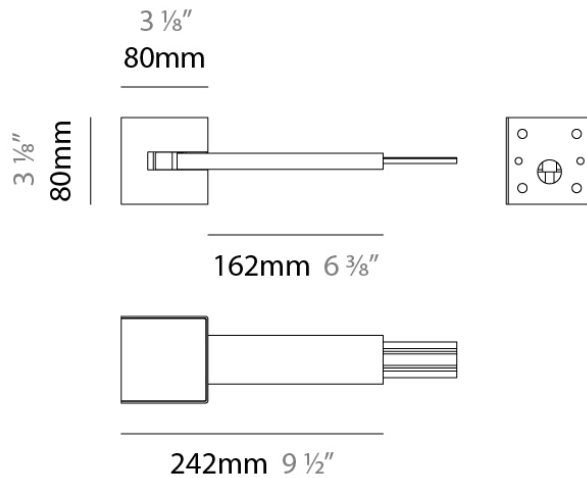

A7LEVEL-MOD-SYS COMPONENTS

A7900055-

DESCRIPTION

Level - Cube Wall fixing

GENERAL

Series: Level
Brand: Letroh
Division: Architectural
Subcategory: Profile

PHYSICAL

Shape: Rectangle
Length (mm): 80
Length (in): 3 1/8
Width (mm): 242
Width (in): 9 1/2
Height (mm): 80
Height (in): 3 1/8
Fixture Finish: WHI / BLK
Fixture Material: Aluminum

RATINGS AND CERTIFICATIONS

Certified By: Certified for North American Standards
IP rating: IP20