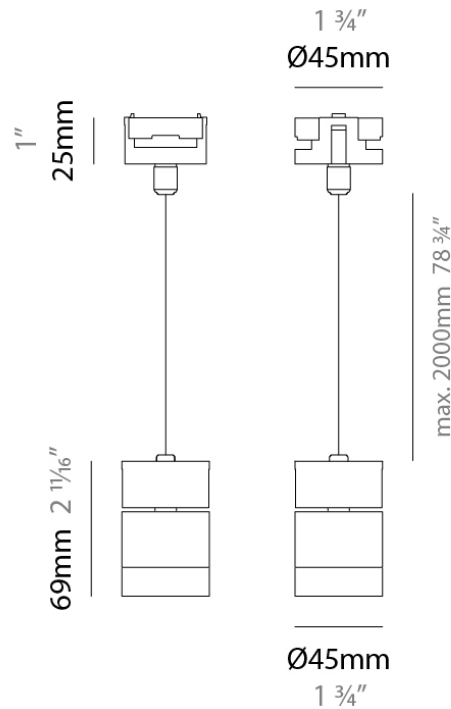

A7LEVEL-MOD-SYS COMPONENTS TRACK

PROJECT	
TYPE	
NOTES	
QUANTITY	
DATE	

A7T00035-

DESCRIPTION

Level - Mini - Suspension Spot - 11.2W, 48V, 250mA, CRI 97

GENERAL

Series: Level
Brand: Letroh
Division: Architectural
Mounting Type: Track
Mounting Location: Ceiling
Subcategory: Spots

PHYSICAL

Shape: Cylinder
Diameter (mm): 45
Diameter (in): 1 3/4
Height (mm): 69
Height (in): 2 11/16
Max. Overall Height (mm): 2069
Max. Overall Height (in): 81 7/16
Light Distribution: Downlight
Weight (kg): 0.23
Weight (lbs): 0.51
Fixture Finish: WHI / BLK
Fixture Material: Aluminum

ELECTRICAL

Input Wattage Range: 10 - 19 W
Lamp Type: LED (Zhaga Standard)
Input Wattage (W): 11.2
Total Output Wattage (W): 7.8
Dimming: Non-Dimmable / 0-10V Dimming
Driver Included: No
Driver Location: Remote
Driver Type: Constant Voltage - Universal
Driver Class: Class 2
Housing: ENCP50
Input Voltage (V): 120 - 277
Output Voltage (V): 48
Upon Request: Dali Dimming

LED

Delivered Lumen Range: 500 - 1999 lm
Color Temperature (°K): 2700 / 3000
Max. Delivered Lumen (lm): 728 / 770
CRI: >97 CRI
Lamp Life (hrs): 50000

RATINGS AND CERTIFICATIONS

Certified By: Certified for North American Standards
IP rating: IP20