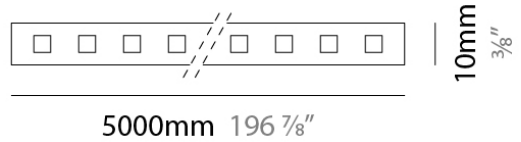

PHYSICAL

Shape: Rectangle _____
 Length (mm): 5000 _____
 Length (in): 196 7/8 _____
 Width (mm): 10 _____
 Width (in): 3/8 _____
 Weight (kg): 0.95 _____
 Weight (lbs): 2.09 _____
 Fixture Material: Aluminum _____

ELECTRICAL

Total Output Wattage (W): 65W (13W/m) _____

LED

Color Temperature (°K): 2700 / 3000 _____
 Nominal Lumen (lm): 7150 / 7550 (1430/m / 1510/m) _____

RATINGS AND CERTIFICATIONS

Certified By: Certified for North American Standards _____
 IP rating: IP20 _____