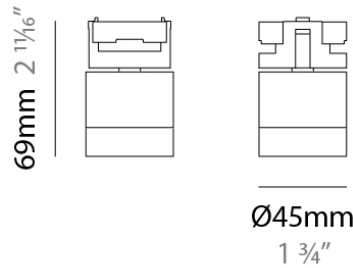

A7LEVEL-MOD-SYS COMPONENTS TRACK

A7T00033-

DESCRIPTION

Level - Mini - Fixed Spot 11.2W, 48V, 250mA, CRI 97

GENERAL

Series: Level
Brand: Letroh
Division: Architectural
Mounting Type: Track
Mounting Location: Ceiling
Subcategory: Spots

PHYSICAL

Shape: Cylinder
Diameter (mm): 45
Diameter (in): 1 3/4
Height (mm): 69
Height (in): 2 11/16
Light Distribution: Downlight
Weight (kg): 0.12
Weight (lbs): 0.26
Fixture Finish: WHI / BLK
Fixture Material: Aluminum

ELECTRICAL

Input Wattage Range: 10 - 19 W
Lamp Type: LED (Zhaga Standard)
Input Wattage (W): 11.2
Total Output Wattage (W): 7.8
Dimming: Non-Dimmable / 0-10V Dimming
Driver Included: No
Driver Location: Remote
Driver Type: Constant Voltage - Universal
Driver Class: Class 2
Housing: ENCP50
Input Voltage (V): 120 - 277
Output Voltage (V): 48
Upon Request: Dali Dimming

LED

Delivered Lumen Range: 500 - 1999 lm
Color Temperature (°K): 2700 / 3000
Max. Delivered Lumen (lm): 728 / 770
CRI: >97 CRI
Lamp Life (hrs): 50000

OPTICAL

Adjustability: Fixed

RATINGS AND CERTIFICATIONS

Certified By: Certified for North American Standards
IP rating: IP20