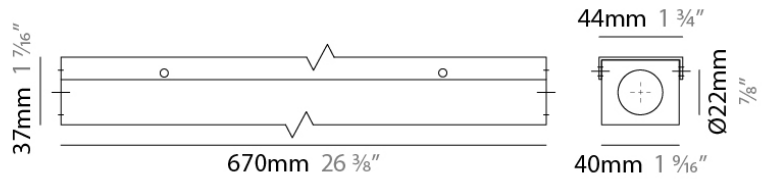

PROJECT
TYPE
NOTES
QUANTITY
DATE

A7T00032- COMPONENTS

ENCP50

DESCRIPTION
Empty Metal Enclosure for Driver - IP20 - Indoor Rated

GENERAL
Division: Architectural : Components

PHYSICAL
Shape: Rectangle
Length (mm): 670
Length (in): 26 ³/₈
Width (mm): 44
Width (in): 1 ³/₄
Height (mm): 38
Height (in): 1 ¹/₂
Gasket: 1554JGASKET
Fixture Material: Metal

RATINGS AND CERTIFICATIONS
IP rating: IP20