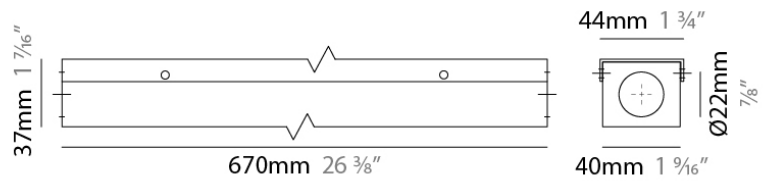

PROJECT	
TYPE	
NOTES	
QUANTITY	
DATE	

A7T00032- COMPONENTS

ENCP50

DESCRIPTION

Empty Metal Enclosure for Driver - IP20 - Indoor Rated

GENERAL

Division: Architectural : Components

PHYSICAL

Shape: Rectangle

Length (mm): 670

Length (in): 26 ³/₈

Width (mm): 44

Width (in): 1 ³/₄

Height (mm): 38

Height (in): 1 ¹/₂

Gasket: 1554JGASKET

Fixture Material: Metal

RATINGS AND CERTIFICATIONS

IP rating: IP20