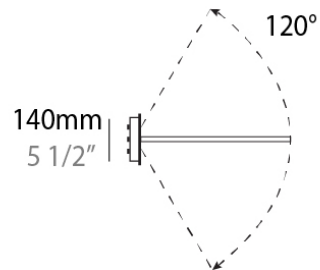

PROJECT	_____
TYPE	_____
NOTES	_____
QUANTITY	_____
DATE	_____

D11KITPOP-SUR-SYS COMPONENTS SURFACE

D113035-

DESCRIPTION
Kit Pop-Up - Surface - Wall Holder with fixed 500mm / 19 11/16" arm (Shade sold separately)

GENERAL
Series: Kit Pop-Up
Partner: Ole
Division: Design
Installation: Surface
Mounting Location: Wall
Light Distribution: Direct

PHYSICAL
Shape: Abstract
Diameter (mm): 140
Diameter (in): 5 1/2
Length (mm): 500
Length (in): 19 11/16
Max. Overall Height (mm): 1200
Max. Overall Height (in): 47 1/4
Fixture Finish: WHI / MBK
Fixture Material: Metal

ELECTRICAL
Number of Lamps: 1
Lamp Type: LED Retrofit
Lamp Shape: A19
Bulb Included: Bulb Not Included
Max. Wattage Per Lamp (W): 15
Lamp Base: E26
Input Voltage (V): 120
Upon Request: 277Vac / GU24

OPTICAL
Adjustability: Rotational 120°

RATINGS AND CERTIFICATIONS
Certified By: Certified for North American Standards
IP rating: IP20