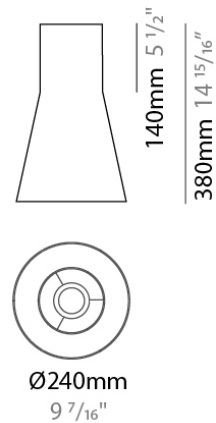

D11KITPOP-SUR-SYS COMPONENTS

PROJECT

TYPE

NOTES

QUANTITY

DATE

D119005-

DESCRIPTION

Kora Shade - 240mm - 55mm Cord

GENERAL

Series: Kit Pop-Up

Partner: Ole

Division: Design

PHYSICAL

Shape: Abstract

Diameter (mm): 240

Diameter (in): $9 \frac{7}{16}$

Height (mm): 380

Height (in): $14 \frac{15}{16}$

Fixture Finish: BEI / BLK / BLU / COG / DGN / GRY / MRN / MOC / MUS / OLV / SIL / STN / TER / WHI

Fixture Material: Fabric Cord / Metal

Primary Material: Fabric - Recycled

RATINGS AND CERTIFICATIONS

Certified By: Certified for North American Standards

IP rating: IP20