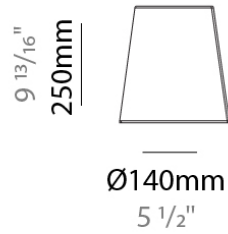

D11KITPOP-SUR-SYS COMPONENTS

PROJECT	
TYPE	
NOTES	
QUANTITY	
DATE	

D119001-

DESCRIPTION
Drum Shade - 180mm - 80mm Cord

GENERAL
Series: Kit Pop-Up
Partner: Ole
Division: Design

PHYSICAL
Shape: Abstract
Diameter (mm): 180
Diameter (in): 7 1/16
Height (mm): 250
Height (in): 9 13/16
Fixture Finish: BEI / BLK / BLU / COG / DGN / GRY / MRN / MOC / MUS / OLV / SIL / STN / TER / WHI
Fixture Material: Fabric Cord / Metal
Primary Material: Fabric - Recycled

RATINGS AND CERTIFICATIONS
Certified By: Certified for North American Standards
IP rating: IP20