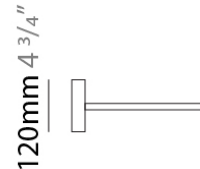

D11KITPOP-SUR-SYS COMPONENTS SURFACE

D113034-

DESCRIPTION

Kit Pop-Up - Surface - Wall Holder with fixed 200mm / 7 7/8" arm
(Shade sold separately)

GENERAL

Series: Kit Pop-Up _____
Partner: Ole _____
Division: Design _____
Installation: Surface _____
Mounting Location: Wall _____
Light Distribution: Direct _____

PHYSICAL

Shape: Abstract _____
Diameter (mm): 120 _____
Diameter (in): 4 3/4 _____
Length (mm): 200 _____
Length (in): 7 7/8 _____
Max. Overall Height (mm): 1200 _____
Max. Overall Height (in): 47 1/4 _____
Fixture Finish: WHI / MBK _____
Fixture Material: Metal _____

ELECTRICAL

Number of Lamps: 1 _____
Lamp Type: LED Retrofit _____
Lamp Shape: A19 _____
Bulb Included: Bulb Not Included _____
Max. Wattage Per Lamp (W): 15 _____
Lamp Base: E26 _____
Input Voltage (V): 120 _____
Upon Request: 277Vac / GU24 _____

OPTICAL

Adjustability: Rotational 120° _____

RATINGS AND CERTIFICATIONS

Certified By: Certified for North American Standards _____
IP rating: IP20 _____