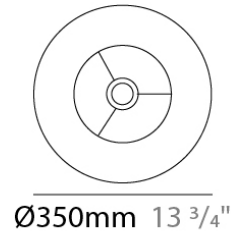

PROJECT	
TYPE	
NOTES	
QUANTITY	
DATE	

D11KITPOP-SUR-SYS COMPONENTS

D119004-

DESCRIPTION
Ukelele Shade - 350mm - 60mm Cord

GENERAL
Series: Kit Pop-Up
Partner: Ole
Division: Design

PHYSICAL
Shape: Abstract
Diameter (mm): 350
Diameter (in): 13 3/4
Height (mm): 200
Height (in): 7 7/8
Fixture Finish: BEI / BLK / BLU / COG / DGN / GRY / MRN / MOC / MUS / OLV / SIL / STN / TER / WHI
Fixture Material: Fabric Cord / Metal
Primary Material: Fabric - Recycled

RATINGS AND CERTIFICATIONS
Certified By: Certified for North American Standards
IP rating: IP20