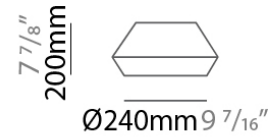

PROJECT
TYPE
NOTES
QUANTITY
DATE

D11KITPOP-SUR-SYS COMPONENTS

D119000-

DESCRIPTION
Banyo Shade - 300mm - 80mm Cord

GENERAL
Series: Kit Pop-Up
Partner: Ole
Division: Design

PHYSICAL
Shape: Abstract
Diameter (mm): 300
Diameter (in): 11 ¹³/₁₆
Height (mm): 200
Height (in): 7 ⁷/₈
Fixture Finish: BEI / BLK / BLU / COG / DGN / GRY / MRN / MOC / MUS / OLV / SIL / STN / TER / WHI
Fixture Material: Fabric Cord / Metal
Primary Material: Fabric - Recycled

RATINGS AND CERTIFICATIONS
Certified By: Certified for North American Standards
IP rating: IP20