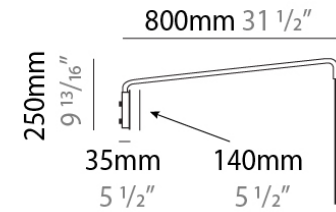

PROJECT	_____
TYPE	_____
NOTES	_____
QUANTITY	_____
DATE	_____

D11KITPOP-SUR-SYS COMPONENTS SURFACE

D113036-

DESCRIPTION
Kit Pop-Up - Surface - Wall Holder with fixed 800mm / 31 1/2" arm (Shade sold separately)

GENERAL

Series: Kit Pop-Up
Partner: Ole
Division: Design
Installation: Surface
Mounting Location: Wall
Light Distribution: Direct

PHYSICAL

Shape: Abstract
Diameter (mm): 140
Diameter (in): 5 1/2
Length (mm): 800
Length (in): 31 1/2
Max. Overall Height (mm): 1200
Max. Overall Height (in): 47 1/4
Fixture Finish: WHI / MBK
Fixture Material: Metal

ELECTRICAL

Number of Lamps: 1
Lamp Type: LED Retrofit
Lamp Shape: A19
Bulb Included: Bulb Not Included
Max. Wattage Per Lamp (W): 15
Lamp Base: E26
Input Voltage (V): 120
Upon Request: 277Vac / GU24

OPTICAL

Adjustability: Rotational 120°

RATINGS AND CERTIFICATIONS

Certified By: Certified for North American Standards
IP rating: IP20