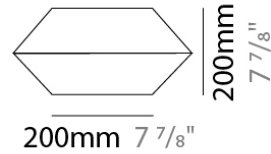

PROJECT	
TYPE	
NOTES	
QUANTITY	
DATE	

D11KITPOP-SUR-SYS COMPONENTS

D119004-

DESCRIPTION
Ukelele Shade - 350mm - 60mm Cord

GENERAL
Series: Kit Pop-Up
Partner: Ole
Division: Design

PHYSICAL
Shape: Abstract
Diameter (mm): 350
Diameter (in): 13 3/4
Height (mm): 200
Height (in): 7 7/8
Fixture Finish: BEI / BLK / BLU / COG / DGN / GRY / MRN / MOC / MUS / OLV / SIL / STN / TER / WHI
Fixture Material: Fabric Cord / Metal
Primary Material: Fabric - Recycled

RATINGS AND CERTIFICATIONS
Certified By: Certified for North American Standards
IP rating: IP20