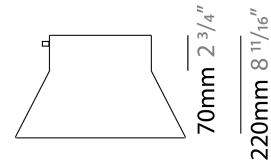

PROJECT	
TYPE	
NOTES	
QUANTITY	
DATE	

D11KITPOP-SUR-SYS COMPONENTS

D119006-

DESCRIPTION
Kora Shade - 350mm - 60mm Cord

GENERAL
Series: Kit Pop-Up
Partner: Ole
Division: Design

PHYSICAL
Shape: Abstract
Diameter (mm): 350
Diameter (in): 13 3/4
Height (mm): 220
Height (in): 8 11/16
Fixture Finish: BEI / BLK / BLU / COG / DGN / GRY / MRN / MOC / MUS / OLV / SIL / STN / TER / WHI
Fixture Material: Fabric Cord / Metal
Primary Material: Fabric - Recycled

RATINGS AND CERTIFICATIONS
Certified By: Certified for North American Standards
IP rating: IP20

Ø350mm 13 3/4"