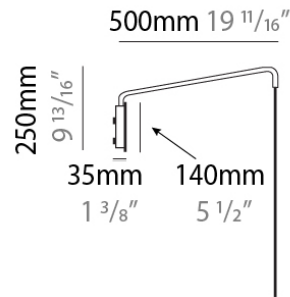

PROJECT	_____
TYPE	_____
NOTES	_____
QUANTITY	_____
DATE	_____

D11KITPOP-SUR-SYS COMPONENTS SURFACE

D113035-

DESCRIPTION
Kit Pop-Up - Surface - Wall Holder with fixed 500mm / 19 11/16" arm (Shade sold separately)

GENERAL
Series: Kit Pop-Up
Partner: Ole
Division: Design
Installation: Surface
Mounting Location: Wall
Light Distribution: Direct

PHYSICAL
Shape: Abstract
Diameter (mm): 140
Diameter (in): 5 1/2
Length (mm): 500
Length (in): 19 11/16
Max. Overall Height (mm): 1200
Max. Overall Height (in): 47 1/4
Fixture Finish: WHI / MBK
Fixture Material: Metal

ELECTRICAL
Number of Lamps: 1
Lamp Type: LED Retrofit
Lamp Shape: A19
Bulb Included: Bulb Not Included
Max. Wattage Per Lamp (W): 15
Lamp Base: E26
Input Voltage (V): 120
Upon Request: 277Vac / GU24

OPTICAL
Adjustability: Rotational 120°

RATINGS AND CERTIFICATIONS
Certified By: Certified for North American Standards
IP rating: IP20