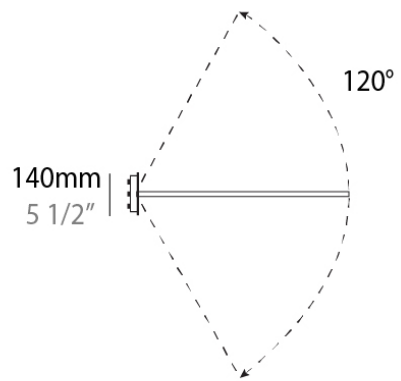

PROJECT	_____
TYPE	_____
NOTES	_____
QUANTITY	_____
DATE	_____

D11KITPOP-SUR-SYS COMPONENTS SURFACE

D113036-

DESCRIPTION
Kit Pop-Up - Surface - Wall Holder with fixed 800mm / 31 1/2" arm (Shade sold separately)

GENERAL

Series: Kit Pop-Up
Partner: Ole
Division: Design
Installation: Surface
Mounting Location: Wall
Light Distribution: Direct

PHYSICAL

Shape: Abstract
Diameter (mm): 140
Diameter (in): 5 1/2
Length (mm): 800
Length (in): 31 1/2
Max. Overall Height (mm): 1200
Max. Overall Height (in): 47 1/4
Fixture Finish: WHI / MBK
Fixture Material: Metal

ELECTRICAL

Number of Lamps: 1
Lamp Type: LED Retrofit
Lamp Shape: A19
Bulb Included: Bulb Not Included
Max. Wattage Per Lamp (W): 15
Lamp Base: E26
Input Voltage (V): 120
Upon Request: 277Vac / GU24

OPTICAL

Adjustability: Rotational 120°

RATINGS AND CERTIFICATIONS

Certified By: Certified for North American Standards
IP rating: IP20