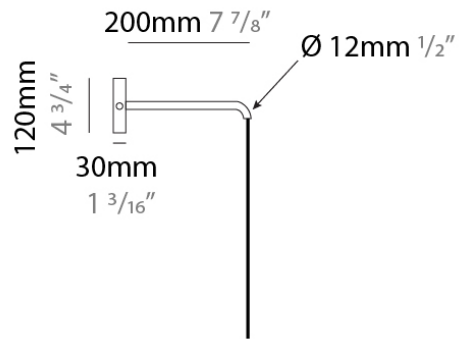

D11KITPOP-SUR-SYS COMPONENTS SURFACE

D113034-

DESCRIPTION

Kit Pop-Up - Surface - Wall Holder with fixed 200mm / 7 7/8" arm
(Shade sold separately)

GENERAL

Series: Kit Pop-Up _____
Partner: Ole _____
Division: Design _____
Installation: Surface _____
Mounting Location: Wall _____
Light Distribution: Direct _____

PHYSICAL

Shape: Abstract _____
Diameter (mm): 120 _____
Diameter (in): 4 3/4 _____
Length (mm): 200 _____
Length (in): 7 7/8 _____
Max. Overall Height (mm): 1200 _____
Max. Overall Height (in): 47 1/4 _____
Fixture Finish: WHI / MBK _____
Fixture Material: Metal _____

ELECTRICAL

Number of Lamps: 1 _____
Lamp Type: LED Retrofit _____
Lamp Shape: A19 _____
Bulb Included: Bulb Not Included _____
Max. Wattage Per Lamp (W): 15 _____
Lamp Base: E26 _____
Input Voltage (V): 120 _____
Upon Request: 277Vac / GU24 _____

OPTICAL

Adjustability: Rotational 120° _____

RATINGS AND CERTIFICATIONS

Certified By: Certified for North American Standards _____
IP rating: IP20 _____