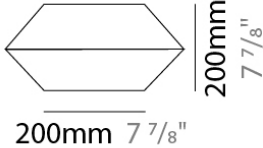

PROJECT	
TYPE	
NOTES	
QUANTITY	
DATE	

D11KITPOP-SUS-SYS COMPONENTS

D119004-

DESCRIPTION
Ukelele Shade - 350mm - 60mm Cord

GENERAL
Series: Kit Pop-Up
Partner: Ole
Division: Design

PHYSICAL
Shape: Abstract
Diameter (mm): 350
Diameter (in): 13 3/4
Height (mm): 200
Height (in): 7 7/8
Fixture Finish: BEI / BLK / BLU / COG / DGN / GRY / MRN / MOC / MUS / OLV / SIL / STN / TER / WHI
Fixture Material: Fabric Cord / Metal
Primary Material: Fabric - Recycled

RATINGS AND CERTIFICATIONS
Certified By: Certified for North American Standards
IP rating: IP20