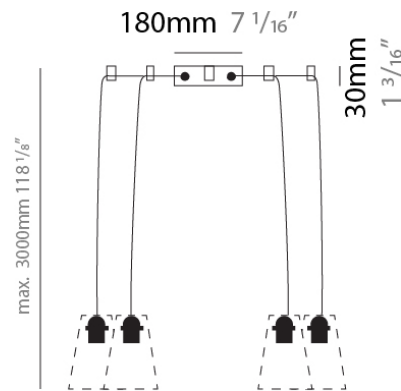

PROJECT	_____
TYPE	_____
NOTES	_____
QUANTITY	_____
DATE	_____

D11KITPOP-SUS-SYS COMPONENTS SUSPENSION

D111127-

DESCRIPTION
Kit Pop-Up - Suspension - 4 Light Holder (Lateral) with swag kit - 4 x 3000mm / 118 1/8" cable - 4 x Max. 15W Retrofit LED - E26 - A19 - (Shade sold separately)

GENERAL
Series: Kit Pop-Up
Brand: Ole
Division: Design
Mounting Type: Suspension
Mounting Location: Ceiling

PHYSICAL
Shape: Round
Diameter (mm): 180
Diameter (in): 7 1/16
Height (mm): 30
Height (in): 1 3/16
Max. Overall Height (mm): 3000
Max. Overall Height (in): 118 7/8
Light Distribution: Direct
Fixture Finish: MWH / MBK
Fixture Material: Metal
Cable Details: 3000mm Cable

ELECTRICAL
Number of Lamps: 4
Lamp Type: LED Retrofit
Lamp Shape: A19
Bulb Included: Bulb Not Included
Max. Wattage Per Lamp (W): 15
Lamp Base: E26
Input Voltage (V): 120
Upon Request: 277Vac / GU24

RATINGS AND CERTIFICATIONS
Certified By: Certified for North American Standards
IP rating: IP20