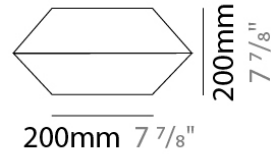

PROJECT	
TYPE	
NOTES	
QUANTITY	
DATE	

D11KITPOP-SUS-SYS COMPONENTS

D119004-

DESCRIPTION
Ukelele Shade - 350mm - 60mm Cord

GENERAL
Series: Kit Pop-Up
Partner: Ole
Division: Design

PHYSICAL
Shape: Abstract
Diameter (mm): 350
Diameter (in): 13 3/4
Height (mm): 200
Height (in): 7 7/8
Fixture Finish: BEI / BLK / BLU / COG / DGN / GRY / MRN / MOC / MUS / OLV / SIL / STN / TER / WHI
Fixture Material: Fabric Cord / Metal
Primary Material: Fabric - Recycled

RATINGS AND CERTIFICATIONS
Certified By: Certified for North American Standards
IP rating: IP20