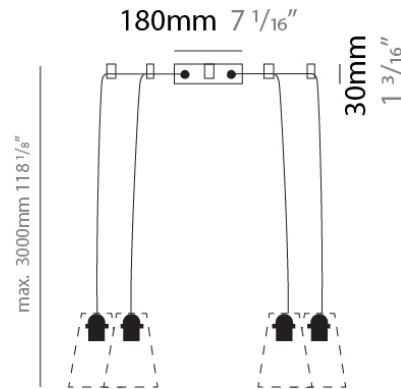

PROJECT	
TYPE	
NOTES	
QUANTITY	
DATE	

D11KITPOP-SUS-SYS COMPONENTS SUSPENSION

D111127-

DESCRIPTION

Kit Pop-Up - Suspension - 4 Light Holder (Lateral) with swag kit - 4 x 3000mm / 118 1/8" cable - 4 x Max. 15W Retrofit LED - E26 - A19 - (Shade sold separately)

GENERAL

Series: Kit Pop-Up
Partner: Ole
Division: Design
Installation: Suspension
Mounting Location: Ceiling
Light Distribution: Direct

PHYSICAL

Shape: Round
Diameter (mm): 180
Diameter (in): 7 1/16
Height (mm): 30
Height (in): 1 3/16
Max. Overall Height (mm): 3000
Max. Overall Height (in): 118 1/8
Fixture Finish: MWH / MBK
Fixture Material: Metal
Cable Details: 3000mm Cable

ELECTRICAL

Number of Lamps: 4
Lamp Type: LED Retrofit
Lamp Shape: A19
Bulb Included: Bulb Not Included
Max. Wattage Per Lamp (W): 15
Lamp Base: E26
Input Voltage (V): 120
Upon Request: 277Vac / GU24

RATINGS AND CERTIFICATIONS

Certified By: Certified for North American Standards
IP rating: IP20