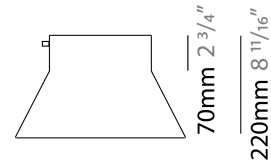

PROJECT	
TYPE	
NOTES	
QUANTITY	
DATE	

D11KITPOP-SUS-SYS COMPONENTS

D119006-

DESCRIPTION
Kora Shade - 350mm - 60mm Cord

GENERAL
Series: Kit Pop-Up
Partner: Ole
Division: Design

PHYSICAL
Shape: Abstract
Diameter (mm): 350
Diameter (in): 13 3/4
Height (mm): 220
Height (in): 8 11/16
Fixture Finish: BEI / BLK / BLU / COG / DGN / GRY / MRN / MOC / MUS / OLV / SIL / STN / TER / WHI
Fixture Material: Fabric Cord / Metal
Primary Material: Fabric - Recycled

RATINGS AND CERTIFICATIONS
Certified By: Certified for North American Standards
IP rating: IP20

Ø350mm 13 3/4"