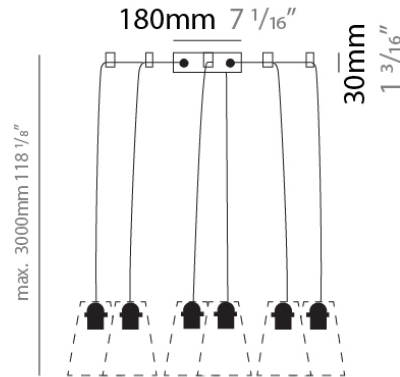

PROJECT	
TYPE	
NOTES	
QUANTITY	
DATE	

D11KITPOP-SUS-SYS COMPONENTS SUSPENSION

D111131-

DESCRIPTION
Kit Pop-Up - Suspension - 6 Light Holder (Lateral) with swag kit - 6 x 3000mm / 118 1/8" cable - 6 x Max. 15W Retrofit LED - E26 - A19 - (Shade sold separately)

GENERAL
Series: Kit Pop-Up
Partner: Ole
Division: Design
Installation: Suspension
Mounting Location: Ceiling
Light Distribution: Direct

PHYSICAL
Shape: Round
Diameter (mm): 180
Diameter (in): 7 1/16
Height (mm): 30
Height (in): 1 3/16
Max. Overall Height (mm): 3000
Max. Overall Height (in): 118 7/8
Fixture Finish: MWH / MBK
Fixture Material: Metal
Cable Details: 3000mm Cable

ELECTRICAL
Number of Lamps: 6
Lamp Type: LED Retrofit
Lamp Shape: A19
Bulb Included: Bulb Not Included
Max. Wattage Per Lamp (W): 15
Lamp Base: E26
Input Voltage (V): 120
Upon Request: 277Vac / GU24

RATINGS AND CERTIFICATIONS
Certified By: Certified for North American Standards
IP rating: IP20