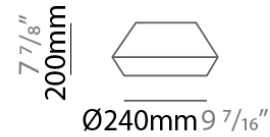

PROJECT
TYPE
NOTES
QUANTITY
DATE

D11KITPOP-SUS-SYS COMPONENTS

D119000-

DESCRIPTION
Banyo Shade - 300mm - 80mm Cord

GENERAL
Series: Kit Pop-Up
Partner: Ole
Division: Design

PHYSICAL
Shape: Abstract
Diameter (mm): 300
Diameter (in): 11 ¹³/₁₆
Height (mm): 200
Height (in): 7 ⁷/₈
Fixture Finish: BEI / BLK / BLU / COG / DGN / GRY / MRN / MOC / MUS / OLV / SIL / STN / TER / WHI
Fixture Material: Fabric Cord / Metal
Primary Material: Fabric - Recycled

RATINGS AND CERTIFICATIONS
Certified By: Certified for North American Standards
IP rating: IP20