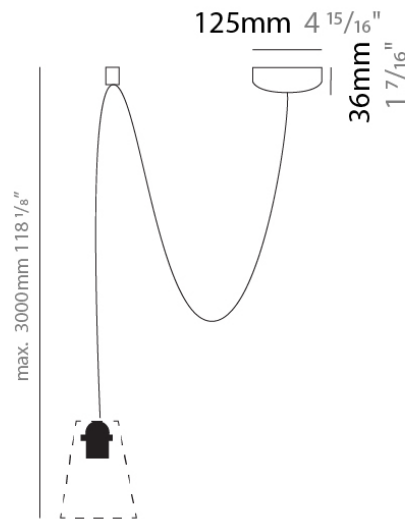

PROJECT	
TYPE	
NOTES	
QUANTITY	
DATE	

D11KITPOP-SUS-SYS COMPONENTS SUSPENSION

D111121-

DESCRIPTION

Kit Pop-Up - Suspension - 1 Light Holder with swag kit - 3000mm / 118 1/8" cable - 1 x Max. 15W Retrofit LED - E26 - A19 - (Shade sold separately)

GENERAL

Series: Kit Pop-Up
Partner: Ole
Division: Design
Installation: Suspension
Mounting Location: Ceiling
Light Distribution: Direct

PHYSICAL

Shape: Round
Diameter (mm): 125
Diameter (in): 4 15/16
Height (mm): 36
Height (in): 1 7/16
Max. Overall Height (mm): 3000
Max. Overall Height (in): 118 1/8
Fixture Finish: MWH / MBK
Fixture Material: Metal
Cable Details: 3000mm Cable

ELECTRICAL

Number of Lamps: 1
Lamp Type: LED Retrofit
Lamp Shape: A19
Bulb Included: Bulb Not Included
Max. Wattage Per Lamp (W): 15
Lamp Base: E26
Input Voltage (V): 120
Upon Request: 277Vac / GU24

RATINGS AND CERTIFICATIONS

Certified By: Certified for North American Standards
IP rating: IP20