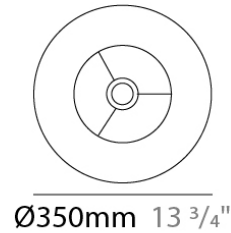

PROJECT	
TYPE	
NOTES	
QUANTITY	
DATE	

D11KITPOP-SUS-SYS COMPONENTS

D119004-

DESCRIPTION
Ukelele Shade - 350mm - 60mm Cord

GENERAL
Series: Kit Pop-Up
Partner: Ole
Division: Design

PHYSICAL
Shape: Abstract
Diameter (mm): 350
Diameter (in): 13 3/4
Height (mm): 200
Height (in): 7 7/8
Fixture Finish: BEI / BLK / BLU / COG / DGN / GRY / MRN / MOC / MUS / OLV / SIL / STN / TER / WHI
Fixture Material: Fabric Cord / Metal
Primary Material: Fabric - Recycled

RATINGS AND CERTIFICATIONS
Certified By: Certified for North American Standards
IP rating: IP20