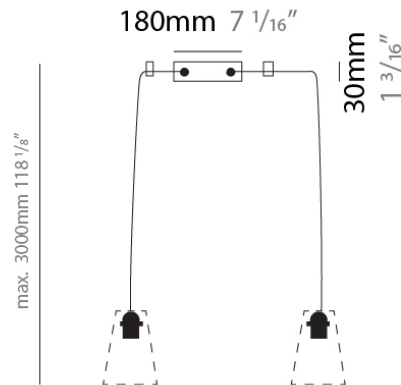

PROJECT	
TYPE	
NOTES	
QUANTITY	
DATE	

D11KITPOP-SUS-SYS COMPONENTS SUSPENSION

D111123-

DESCRIPTION

Kit Pop-Up - Suspension - 2 Light Holder (Lateral) with swag kit - 2 x 3000mm/ 118 1/8" cable - 2 x Max. 15W Retrofit LED - E26 - A19 - (Shade sold separately)

GENERAL

Series: Kit Pop-Up
Partner: Ole
Division: Design
Installation: Suspension
Mounting Location: Ceiling
Light Distribution: Direct

PHYSICAL

Shape: Round
Diameter (mm): 180
Diameter (in): 7 1/16
Height (mm): 30
Height (in): 1 3/16
Max. Overall Height (mm): 3000
Max. Overall Height (in): 118 7/8
Fixture Finish: MWH / MBK
Fixture Material: Metal
Cable Details: 3000mm Cable

ELECTRICAL

Number of Lamps: 2
Lamp Type: LED Retrofit
Lamp Shape: A19
Bulb Included: Bulb Not Included
Max. Wattage Per Lamp (W): 15
Lamp Base: E26
Input Voltage (V): 120
Upon Request: 277Vac / GU24

RATINGS AND CERTIFICATIONS

Certified By: Certified for North American Standards
IP rating: IP20