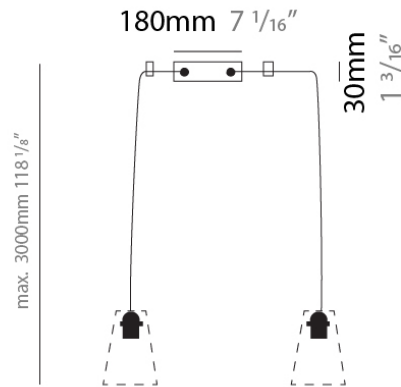

PROJECT	
TYPE	
NOTES	
QUANTITY	
DATE	

D11KITPOP-SUS-SYS COMPONENTS SUSPENSION

D111123-

DESCRIPTION

Kit Pop-Up - Suspension - 2 Light Holder (Lateral) with swag kit - 2 x 3000mm/ 118 1/8" cable - 2 x Max. 15W Retrofit LED - E26 - A19 - (Shade sold separately)

GENERAL

Series: Kit Pop-Up
Partner: Ole
Division: Design
Installation: Suspension
Mounting Location: Ceiling
Light Distribution: Direct

PHYSICAL

Shape: Round
Diameter (mm): 180
Diameter (in): 7 1/16
Height (mm): 30
Height (in): 1 3/16
Max. Overall Height (mm): 3000
Max. Overall Height (in): 118 7/8
Fixture Finish: MWH / MBK
Fixture Material: Metal
Cable Details: 3000mm Cable

ELECTRICAL

Number of Lamps: 2
Lamp Type: LED Retrofit
Lamp Shape: A19
Bulb Included: Bulb Not Included
Max. Wattage Per Lamp (W): 15
Lamp Base: E26
Input Voltage (V): 120
Upon Request: 277Vac / GU24

RATINGS AND CERTIFICATIONS

Certified By: Certified for North American Standards
IP rating: IP20