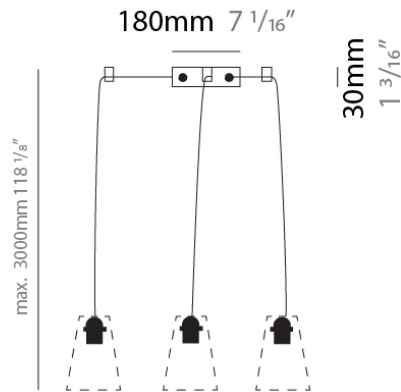

PROJECT	
TYPE	
NOTES	
QUANTITY	
DATE	

D11KITPOP-SUS-SYS COMPONENTS SUSPENSION

D111125-

DESCRIPTION

Kit Pop-Up - Suspension - 3 Light Holder (Lateral) with swag kit - 3 x 3000mm / 118 1/8" cable - 3 x Max. 15W Retrofit LED - E26 - A19 - (Shade sold separately)

GENERAL

Series: Kit Pop-Up
Brand: Ole
Division: Design
Mounting Type: Suspension
Mounting Location: Ceiling

PHYSICAL

Shape: Round
Diameter (mm): 180
Diameter (in): 7 1/16
Height (mm): 30
Height (in): 1 3/16
Max. Overall Height (mm): 3000
Max. Overall Height (in): 118 7/8
Light Distribution: Direct
Fixture Finish: MWH / MBK
Fixture Material: Metal
Cable Details: 3000mm Cable

ELECTRICAL

Number of Lamps: 3
Lamp Type: LED Retrofit
Lamp Shape: A19
Bulb Included: Bulb Not Included
Max. Wattage Per Lamp (W): 15
Lamp Base: E26
Input Voltage (V): 120
Upon Request: 277Vac / GU24

RATINGS AND CERTIFICATIONS

Certified By: Certified for North American Standards
IP rating: IP20