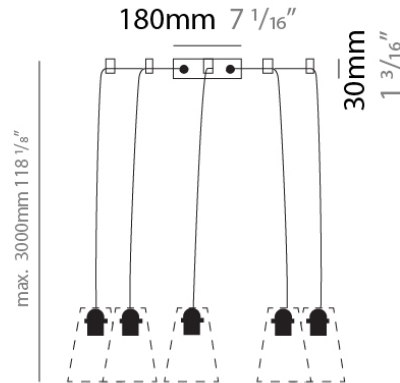

PROJECT	
TYPE	
NOTES	
QUANTITY	
DATE	

D11KITPOP-SUS-SYS COMPONENTS SUSPENSION

D111129-

DESCRIPTION

Kit Pop-Up - Suspension - 5 Light Holder (Lateral) with swag kit - 5 x 3000mm / 118 1/8" cable - 5 x Max. 15W Retrofit LED - E26 - A19 - (Shade sold separately)

GENERAL

Series: Kit Pop-Up
Partner: Ole
Division: Design
Installation: Suspension
Mounting Location: Ceiling
Light Distribution: Direct

PHYSICAL

Shape: Round
Diameter (mm): 180
Diameter (in): 7 1/16
Height (mm): 30
Height (in): 1 3/16
Max. Overall Height (mm): 3000
Max. Overall Height (in): 118 7/8
Fixture Finish: MWH / MBK
Fixture Material: Metal
Cable Details: 3000mm Cable

ELECTRICAL

Number of Lamps: 5
Lamp Type: LED Retrofit
Lamp Shape: A19
Bulb Included: Bulb Not Included
Max. Wattage Per Lamp (W): 15
Lamp Base: E26
Input Voltage (V): 120
Upon Request: 277Vac / GU24

RATINGS AND CERTIFICATIONS

Certified By: Certified for North American Standards
IP rating: IP20