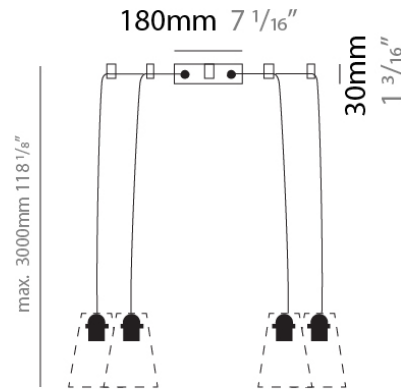

PROJECT	
TYPE	
NOTES	
QUANTITY	
DATE	

D11KITPOP-SUS-SYS COMPONENTS SUSPENSION

D111127-

DESCRIPTION
Kit Pop-Up - Suspension - 4 Light Holder (Lateral) with swag kit - 4 x 3000mm / 118 1/8" cable - 4 x Max. 15W Retrofit LED - E26 - A19 - (Shade sold separately)

GENERAL
Series: Kit Pop-Up
Partner: Ole
Division: Design
Installation: Suspension
Mounting Location: Ceiling
Light Distribution: Direct

PHYSICAL
Shape: Round
Diameter (mm): 180
Diameter (in): 7 1/16
Height (mm): 30
Height (in): 1 3/16
Max. Overall Height (mm): 3000
Max. Overall Height (in): 118 1/8
Fixture Finish: MWH / MBK
Fixture Material: Metal
Cable Details: 3000mm Cable

ELECTRICAL
Number of Lamps: 4
Lamp Type: LED Retrofit
Lamp Shape: A19
Bulb Included: Bulb Not Included
Max. Wattage Per Lamp (W): 15
Lamp Base: E26
Input Voltage (V): 120
Upon Request: 277Vac / GU24

RATINGS AND CERTIFICATIONS
Certified By: Certified for North American Standards
IP rating: IP20