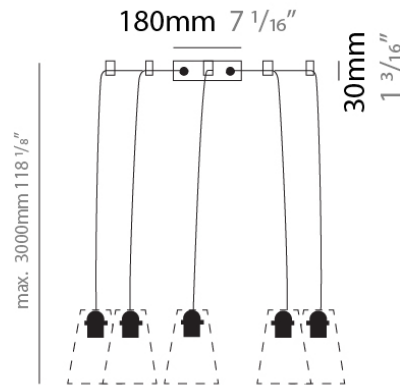

PROJECT	
TYPE	
NOTES	
QUANTITY	
DATE	

D11KITPOP-SUS-SYS COMPONENTS SUSPENSION

D111129-

DESCRIPTION

Kit Pop-Up - Suspension - 5 Light Holder (Lateral) with swag kit - 5 x 3000mm / 118 1/8" cable - 5 x Max. 15W Retrofit LED - E26 - A19 - (Shade sold separately)

GENERAL

Series: Kit Pop-Up
Partner: Ole
Division: Design
Installation: Suspension
Mounting Location: Ceiling
Light Distribution: Direct

PHYSICAL

Shape: Round
Diameter (mm): 180
Diameter (in): 7 1/16
Height (mm): 30
Height (in): 1 3/16
Max. Overall Height (mm): 3000
Max. Overall Height (in): 118 7/8
Fixture Finish: MWH / MBK
Fixture Material: Metal
Cable Details: 3000mm Cable

ELECTRICAL

Number of Lamps: 5
Lamp Type: LED Retrofit
Lamp Shape: A19
Bulb Included: Bulb Not Included
Max. Wattage Per Lamp (W): 15
Lamp Base: E26
Input Voltage (V): 120
Upon Request: 277Vac / GU24

RATINGS AND CERTIFICATIONS

Certified By: Certified for North American Standards
IP rating: IP20