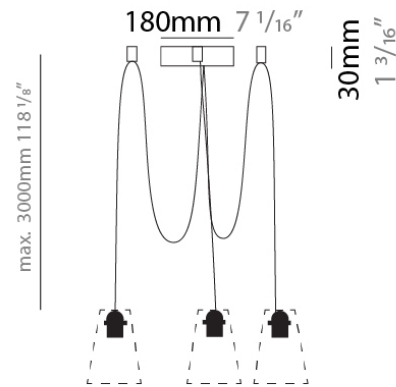

PROJECT	
TYPE	
NOTES	
QUANTITY	
DATE	

D11KITPOP-SUS-SYS COMPONENTS SUSPENSION

D111124-

DESCRIPTION

Kit Pop-Up - Suspension - 3 Light Holder (Inferior) with swag kit - 3 x 3000mm / 118 1/8" cable - 3 x Max. 15W Retrofit LED - E26 - A19 - (Shade sold separately)

GENERAL

Series: Kit Pop-Up
Brand: Ole
Division: Design
Mounting Type: Suspension
Mounting Location: Ceiling

PHYSICAL

Shape: Round
Diameter (mm): 180
Diameter (in): 7 1/16
Height (mm): 30
Height (in): 1 3/16
Max. Overall Height (mm): 3000
Max. Overall Height (in): 118 7/8
Light Distribution: Direct
Fixture Finish: MWH / MBK
Fixture Material: Metal
Cable Details: 3000mm Cable

ELECTRICAL

Number of Lamps: 3
Lamp Type: LED Retrofit
Lamp Shape: A19
Bulb Included: Bulb Not Included
Max. Wattage Per Lamp (W): 15
Lamp Base: E26
Input Voltage (V): 120
Upon Request: 277Vac / GU24

RATINGS AND CERTIFICATIONS

Certified By: Certified for North American Standards
IP rating: IP20