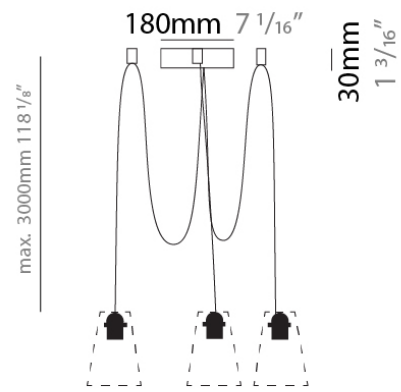

PROJECT	
TYPE	
NOTES	
QUANTITY	
DATE	

D11KITPOP-SUS-SYS COMPONENTS SUSPENSION

D111124-

DESCRIPTION

Kit Pop-Up - Suspension - 3 Light Holder (Inferior) with swag kit - 3 x 3000mm / 118 1/8" cable - 3 x Max. 15W Retrofit LED - E26 - A19 - (Shade sold separately)

GENERAL

Series: Kit Pop-Up
Partner: Ole
Division: Design
Installation: Suspension
Mounting Location: Ceiling
Light Distribution: Direct

PHYSICAL

Shape: Round
Diameter (mm): 180
Diameter (in): 7 1/16
Height (mm): 30
Height (in): 1 3/16
Max. Overall Height (mm): 3000
Max. Overall Height (in): 118 7/8
Fixture Finish: MWH / MBK
Fixture Material: Metal
Cable Details: 3000mm Cable

ELECTRICAL

Number of Lamps: 3
Lamp Type: LED Retrofit
Lamp Shape: A19
Bulb Included: Bulb Not Included
Max. Wattage Per Lamp (W): 15
Lamp Base: E26
Input Voltage (V): 120
Upon Request: 277Vac / GU24

RATINGS AND CERTIFICATIONS

Certified By: Certified for North American Standards
IP rating: IP20