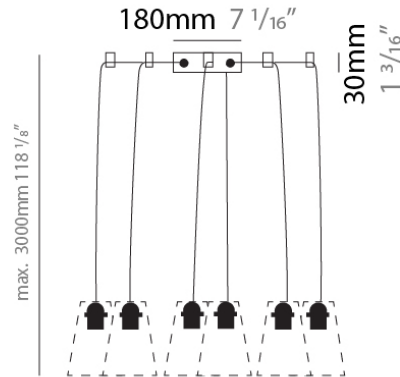

PROJECT	
TYPE	
NOTES	
QUANTITY	
DATE	

D11KITPOP-SUS-SYS COMPONENTS SUSPENSION

D111131-

DESCRIPTION

Kit Pop-Up - Suspension - 6 Light Holder (Lateral) with swag kit - 6 x 3000mm / 118 1/8" cable - 6 x Max. 15W Retrofit LED - E26 - A19 - (Shade sold separately)

GENERAL

Series: Kit Pop-Up
Partner: Ole
Division: Design
Installation: Suspension
Mounting Location: Ceiling
Light Distribution: Direct

PHYSICAL

Shape: Round
Diameter (mm): 180
Diameter (in): 7 1/16
Height (mm): 30
Height (in): 1 3/16
Max. Overall Height (mm): 3000
Max. Overall Height (in): 118 7/8
Fixture Finish: MWH / MBK
Fixture Material: Metal
Cable Details: 3000mm Cable

ELECTRICAL

Number of Lamps: 6
Lamp Type: LED Retrofit
Lamp Shape: A19
Bulb Included: Bulb Not Included
Max. Wattage Per Lamp (W): 15
Lamp Base: E26
Input Voltage (V): 120
Upon Request: 277Vac / GU24

RATINGS AND CERTIFICATIONS

Certified By: Certified for North American Standards
IP rating: IP20