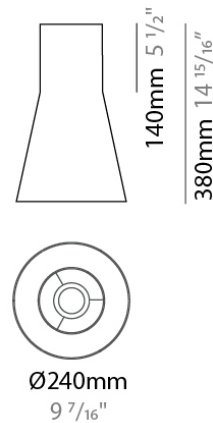

D11KITPOP-SUS-SYS COMPONENTS

D119005-

DESCRIPTION

Kora Shade - 240mm - 55mm Cord

GENERAL

Series: Kit Pop-Up

Partner: Ole

Division: Design

PHYSICAL

Shape: Abstract

Diameter (mm): 240

Diameter (in): $9 \frac{7}{16}$

Height (mm): 380

Height (in): $14 \frac{15}{16}$

Fixture Finish: BEI / BLK / BLU / COG / DGN / GRY / MRN / MOC / MUS / OLV / SIL / STN / TER / WHI

Fixture Material: Fabric Cord / Metal

Primary Material: Fabric - Recycled

RATINGS AND CERTIFICATIONS

Certified By: Certified for North American Standards

IP rating: IP20