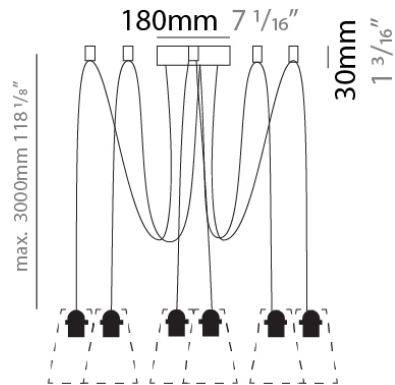

PROJECT	
TYPE	
NOTES	
QUANTITY	
DATE	

D11KITPOP-SUS-SYS COMPONENTS SUSPENSION

D111130-

DESCRIPTION

Kit Pop-Up - Suspension - 6 Light Holder (Inferior) with swag kit
6 x 3000mm / 118 1/8" cable, 6 x Max. 15W Retrofit LED E26
(Shade sold separately)

GENERAL

Series: Kit Pop-Up
Brand: Ole
Division: Design
Mounting Type: Suspension
Mounting Location: Ceiling

PHYSICAL

Shape: Round
Diameter (mm): 180
Diameter (in): 7 1/16
Height (mm): 30
Height (in): 1 3/16
Max. Overall Height (mm): 3000
Max. Overall Height (in): 118 7/8
Light Distribution: Direct
Fixture Finish: MWH / MBK
Fixture Material: Metal
Cable Details: 3000mm Cable

ELECTRICAL

Number of Lamps: 6
Lamp Type: LED Retrofit
Lamp Shape: A19
Bulb Included: Bulb Not Included
Max. Wattage Per Lamp (W): 15
Lamp Base: E26
Input Voltage (V): 120
Upon Request: 277Vac / GU24

RATINGS AND CERTIFICATIONS

Certified By: Certified for North American Standards
IP rating: IP20