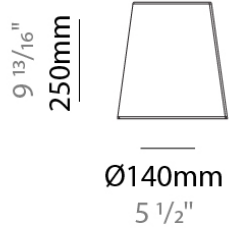

D11KITPOP-SUS-SYS COMPONENTS

D119001-

DESCRIPTION
Drum Shade - 180mm - 80mm Cord

GENERAL
Series: Kit Pop-Up
Brand: Ole
Division: Design

PHYSICAL
Shape: Abstract
Diameter (mm): 180
Diameter (in): 7 1/16
Height (mm): 250
Height (in): 9 13/16
Fixture Finish: BEI / BLK / BLU / COG / DGN / GRY / MRN / MOC / MUS / OLV / SIL / STN / TER / WHI
Fixture Material: Fabric Cord / Metal

RATINGS AND CERTIFICATIONS
Certified By: Certified for North American Standards
IP rating: IP20