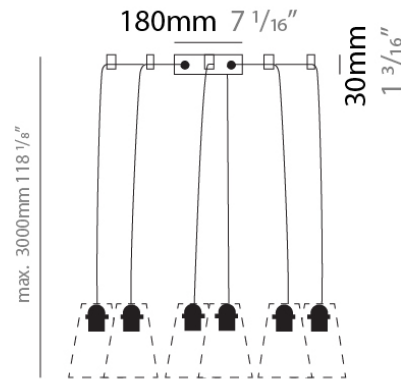

PROJECT	
TYPE	
NOTES	
QUANTITY	
DATE	

D11KITPOP-SUS-SYS COMPONENTS SUSPENSION

D111131-

DESCRIPTION

Kit Pop-Up - Suspension - 6 Light Holder (Lateral) with swag kit - 6 x 3000mm / 118 1/8" cable - 6 x Max. 15W Retrofit LED - E26 - A19 - (Shade sold separately)

GENERAL

Series: Kit Pop-Up
Brand: Ole
Division: Design
Mounting Type: Suspension
Mounting Location: Ceiling

PHYSICAL

Shape: Round
Diameter (mm): 180
Diameter (in): 7 1/16
Height (mm): 30
Height (in): 1 3/16
Max. Overall Height (mm): 3000
Max. Overall Height (in): 118 7/8
Light Distribution: Direct
Fixture Finish: MWH / MBK
Fixture Material: Metal
Cable Details: 3000mm Cable

ELECTRICAL

Number of Lamps: 6
Lamp Type: LED Retrofit
Lamp Shape: A19
Bulb Included: Bulb Not Included
Max. Wattage Per Lamp (W): 15
Lamp Base: E26
Input Voltage (V): 120
Upon Request: 277Vac / GU24

RATINGS AND CERTIFICATIONS

Certified By: Certified for North American Standards
IP rating: IP20