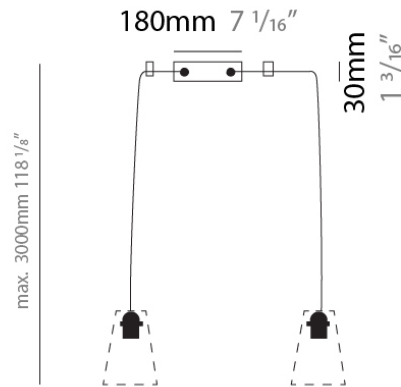

PROJECT	
TYPE	
NOTES	
QUANTITY	
DATE	

D11KITPOP-SUS-SYS COMPONENTS SUSPENSION

D111123-

DESCRIPTION
Kit Pop-Up - Suspension - 2 Light Holder (Lateral) with swag kit - 2 x 3000mm/ 118 1/8" cable - 2 x Max. 15W Retrofit LED - E26 - A19 - (Shade sold separately)

GENERAL
Series: Kit Pop-Up
Brand: Ole
Division: Design
Mounting Type: Suspension
Mounting Location: Ceiling

PHYSICAL
Shape: Round
Diameter (mm): 180
Diameter (in): 7 1/16
Height (mm): 30
Height (in): 1 3/16
Max. Overall Height (mm): 3000
Max. Overall Height (in): 118 7/8
Light Distribution: Direct
Fixture Finish: MWH / MBK
Fixture Material: Metal
Cable Details: 3000mm Cable

ELECTRICAL
Number of Lamps: 2
Lamp Type: LED Retrofit
Lamp Shape: A19
Bulb Included: Bulb Not Included
Max. Wattage Per Lamp (W): 15
Lamp Base: E26
Input Voltage (V): 120
Upon Request: 277Vac / GU24

RATINGS AND CERTIFICATIONS
Certified By: Certified for North American Standards
IP rating: IP20