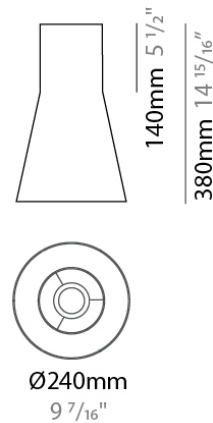

PROJECT	
TYPE	
NOTES	
QUANTITY	
DATE	

D11KITPOP-SUS-SYS COMPONENTS

D119005-

DESCRIPTION
Kora Shade - 240mm - 55mm Cord

GENERAL
Series: Kit Pop-Up
Brand: Ole
Division: Design

PHYSICAL
Shape: Abstract
Diameter (mm): 240
Diameter (in): 9 ⁷/₁₆
Height (mm): 380
Height (in): 14 ¹⁵/₁₆
Fixture Finish: BEI / BLK / BLU / COG / DGN / GRY / MRN / MOC / MUS / OLV / SIL / STN / TER / WHI
Fixture Material: Fabric Cord / Metal

RATINGS AND CERTIFICATIONS
Certified By: Certified for North American Standards
IP rating: IP20