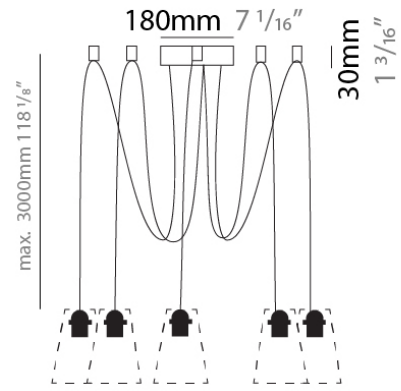

PROJECT	
TYPE	
NOTES	
QUANTITY	
DATE	

D11KITPOP-SUS-SYS COMPONENTS SUSPENSION

D111128-

DESCRIPTION

Kit Pop-Up - Suspension - 5 Light Holder (Inferior) with swag kit - 5 x 3000mm / 118 1/8" cable - 5 x Max. 15W Retrofit LED - E26 - A19 - (Shade sold separately)

GENERAL

Series: Kit Pop-Up
Brand: Ole
Division: Design
Mounting Type: Suspension
Mounting Location: Ceiling

PHYSICAL

Shape: Round
Diameter (mm): 180
Diameter (in): 7 1/16
Height (mm): 30
Height (in): 1 3/16
Max. Overall Height (mm): 3000
Max. Overall Height (in): 118 7/8
Light Distribution: Direct
Fixture Finish: MWH / MBK
Fixture Material: Metal
Cable Details: 3000mm Cable

ELECTRICAL

Number of Lamps: 5
Lamp Type: LED Retrofit
Lamp Shape: A19
Bulb Included: Bulb Not Included
Max. Wattage Per Lamp (W): 15
Lamp Base: E26
Input Voltage (V): 120
Upon Request: 277Vac / GU24

RATINGS AND CERTIFICATIONS

Certified By: Certified for North American Standards
IP rating: IP20