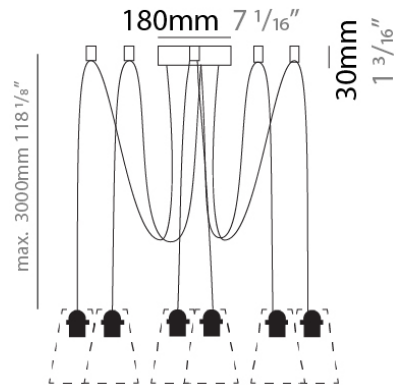

PROJECT	
TYPE	
NOTES	
QUANTITY	
DATE	

D11KITPOP-SUS-SYS COMPONENTS SUSPENSION

D111130-

DESCRIPTION

Kit Pop-Up - Suspension - 6 Light Holder (Inferior) with swag kit
6 x 3000mm / 118 1/8" cable, 6 x Max. 15W Retrofit LED E26
(Shade sold separately)

GENERAL

Series: Kit Pop-Up
Partner: Ole
Division: Design
Installation: Suspension
Mounting Location: Ceiling
Light Distribution: Direct

PHYSICAL

Shape: Round
Diameter (mm): 180
Diameter (in): 7 1/16
Height (mm): 30
Height (in): 1 3/16
Max. Overall Height (mm): 3000
Max. Overall Height (in): 118 7/8
Fixture Finish: MWH / MBK
Fixture Material: Metal
Cable Details: 3000mm Cable

ELECTRICAL

Number of Lamps: 6
Lamp Type: LED Retrofit
Lamp Shape: A19
Bulb Included: Bulb Not Included
Max. Wattage Per Lamp (W): 15
Lamp Base: E26
Input Voltage (V): 120
Upon Request: 277Vac / GU24

RATINGS AND CERTIFICATIONS

Certified By: Certified for North American Standards
IP rating: IP20