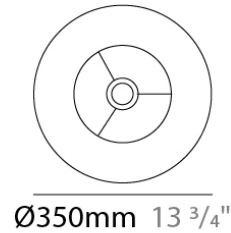

PROJECT	
TYPE	
NOTES	
QUANTITY	
DATE	

D11KITPOP-SUS-SYS COMPONENTS

D119004-

DESCRIPTION
Ukelele Shade - 350mm - 60mm Cord

GENERAL
Series: Kit Pop-Up
Brand: Ole
Division: Design

PHYSICAL
Shape: Abstract
Diameter (mm): 350
Diameter (in): 13 3/4
Height (mm): 200
Height (in): 7 7/8
Fixture Finish: BEI / BLK / BLU / COG / DGN / GRY / MRN / MOC / MUS / OLV / SIL / STN / TER / WHI
Fixture Material: Fabric Cord / Metal

RATINGS AND CERTIFICATIONS
Certified By: Certified for North American Standards
IP rating: IP20