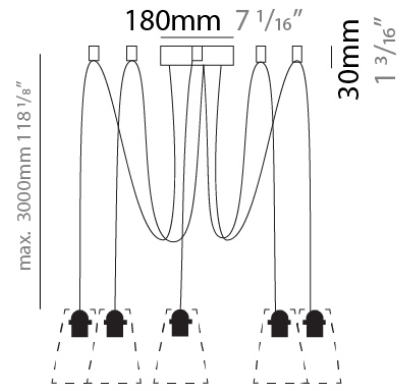

PROJECT	
TYPE	
NOTES	
QUANTITY	
DATE	

D11KITPOP-SUS-SYS COMPONENTS SUSPENSION

D111128-

DESCRIPTION

Kit Pop-Up - Suspension - 5 Light Holder (Inferior) with swag kit - 5 x 3000mm / 118 1/8" cable - 5 x Max. 15W Retrofit LED - E26 - A19 - (Shade sold separately)

GENERAL

Series: Kit Pop-Up
Partner: Ole
Division: Design
Installation: Suspension
Mounting Location: Ceiling
Light Distribution: Direct

PHYSICAL

Shape: Round
Diameter (mm): 180
Diameter (in): 7 1/16
Height (mm): 30
Height (in): 1 3/16
Max. Overall Height (mm): 3000
Max. Overall Height (in): 118 7/8
Fixture Finish: MWH / MBK
Fixture Material: Metal
Cable Details: 3000mm Cable

ELECTRICAL

Number of Lamps: 5
Lamp Type: LED Retrofit
Lamp Shape: A19
Bulb Included: Bulb Not Included
Max. Wattage Per Lamp (W): 15
Lamp Base: E26
Input Voltage (V): 120
Upon Request: 277Vac / GU24

RATINGS AND CERTIFICATIONS

Certified By: Certified for North American Standards
IP rating: IP20