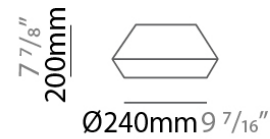

D11KITPOP-SUS-SYS COMPONENTS

D119000-

DESCRIPTION

Banyo Shade - 300mm - 80mm Cord

GENERAL

Series: Kit Pop-Up

Brand: Ole

Division: Design

PHYSICAL

Shape: Abstract

Diameter (mm): 300

Diameter (in): 11 ¹³/₁₆

Height (mm): 200

Height (in): 7 ⁷/₈

Fixture Finish: BEI / BLK / BLU / COG / DGN / GRY / MRN / MOC / MUS / OLV / SIL / STN / TER / WHI

Fixture Material: Fabric Cord / Metal

RATINGS AND CERTIFICATIONS

Certified By: Certified for North American Standards

IP rating: IP20