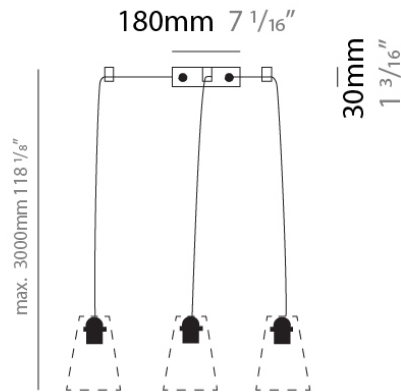

PROJECT	
TYPE	
NOTES	
QUANTITY	
DATE	

D11KITPOP-SUS-SYS COMPONENTS SUSPENSION

D111125-

DESCRIPTION

Kit Pop-Up - Suspension - 3 Light Holder (Lateral) with swag kit - 3 x 3000mm / 118 1/8" cable - 3 x Max. 15W Retrofit LED - E26 - A19 - (Shade sold separately)

GENERAL

Series: Kit Pop-Up
Partner: Ole
Division: Design
Installation: Suspension
Mounting Location: Ceiling
Light Distribution: Direct

PHYSICAL

Shape: Round
Diameter (mm): 180
Diameter (in): 7 1/16
Height (mm): 30
Height (in): 1 3/16
Max. Overall Height (mm): 3000
Max. Overall Height (in): 118 7/8
Fixture Finish: MWH / MBK
Fixture Material: Metal
Cable Details: 3000mm Cable

ELECTRICAL

Number of Lamps: 3
Lamp Type: LED Retrofit
Lamp Shape: A19
Bulb Included: Bulb Not Included
Max. Wattage Per Lamp (W): 15
Lamp Base: E26
Input Voltage (V): 120
Upon Request: 277Vac / GU24

RATINGS AND CERTIFICATIONS

Certified By: Certified for North American Standards
IP rating: IP20