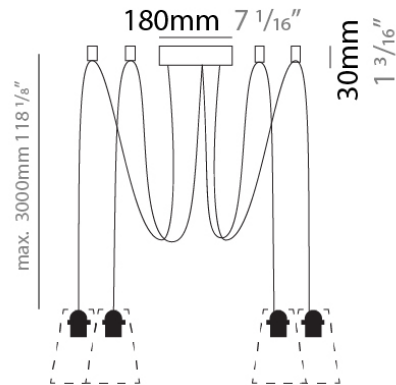

PROJECT	_____
TYPE	_____
NOTES	_____
QUANTITY	_____
DATE	_____

D11KITPOP-SUS-SYS COMPONENTS SUSPENSION

D111126-

DESCRIPTION

Kit Pop-Up - Suspension - 4 Light Holder (Inferior) with swag kit - 4 x 3000mm / 118 1/8" cable - 4 x Max. 15W Retrofit LED - E26 - A19 - (Shade sold separately)

GENERAL

Series: Kit Pop-Up
Partner: Ole
Division: Design
Installation: Suspension
Mounting Location: Ceiling
Light Distribution: Direct

PHYSICAL

Shape: Round
Diameter (mm): 180
Diameter (in): 7 1/16
Height (mm): 30
Height (in): 1 3/16
Max. Overall Height (mm): 3000
Max. Overall Height (in): 118 1/8
Fixture Finish: MWH / MBK
Fixture Material: Metal
Cable Details: 3000mm Cable

ELECTRICAL

Number of Lamps: 4
Lamp Type: LED Retrofit
Lamp Shape: A19
Bulb Included: Bulb Not Included
Max. Wattage Per Lamp (W): 15
Lamp Base: E26
Input Voltage (V): 120
Upon Request: 277Vac / GU24

RATINGS AND CERTIFICATIONS

Certified By: Certified for North American Standards
IP rating: IP20