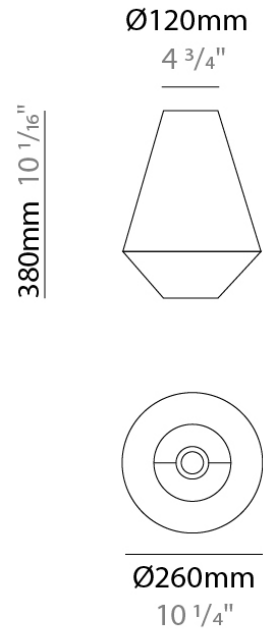

PROJECT
TYPE
NOTES
QUANTITY
DATE

D11KITPOP-SUS-SYS COMPONENTS

D119003-

DESCRIPTION
Ukelele Shade - 260mm - 75mm Cord

GENERAL
Series: Kit Pop-Up
Brand: Ole
Division: Design

PHYSICAL
Shape: Abstract
Diameter (mm): 260
Diameter (in): 10 1/4
Height (mm): 380
Height (in): 14 15/16
Fixture Finish: BEI / BLK / BLU / COG / DGN / GRY / MRN / MOC / MUS / OLV / SIL / STN / TER / WHI
Fixture Material: Fabric Cord / Metal

RATINGS AND CERTIFICATIONS
Certified By: Certified for North American Standards
IP rating: IP20