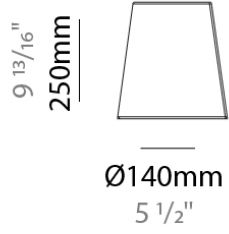

PROJECT
TYPE
NOTES
QUANTITY
DATE

D11KITPOP-SUS-SYS COMPONENTS

D119001-

DESCRIPTION
Drum Shade - 180mm - 80mm Cord

GENERAL
Series: Kit Pop-Up
Partner: Ole
Division: Design

PHYSICAL
Shape: Abstract
Diameter (mm): 180
Diameter (in): 7 1/16
Height (mm): 250
Height (in): 9 13/16
Fixture Finish: BEI / BLK / BLU / COG / DGN / GRY / MRN / MOC / MUS / OLV / SIL / STN / TER / WHI
Fixture Material: Fabric Cord / Metal
Primary Material: Fabric - Recycled

RATINGS AND CERTIFICATIONS
Certified By: Certified for North American Standards
IP rating: IP20