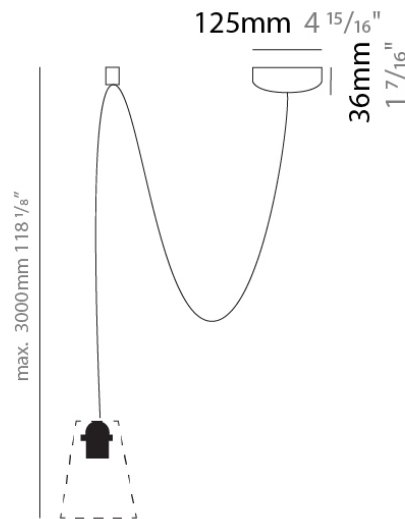

PROJECT	
TYPE	
NOTES	
QUANTITY	
DATE	

D11KITPOP-SUS-SYS COMPONENTS SUSPENSION

D111121-

DESCRIPTION

Kit Pop-Up - Suspension - 1 Light Holder with swag kit - 3000mm / 118 1/8" cable - 1 x Max. 15W Retrofit LED - E26 - A19 - (Shade sold separately)

GENERAL

Series: Kit Pop-Up
Brand: Ole
Division: Design
Mounting Type: Suspension
Mounting Location: Ceiling

PHYSICAL

Shape: Round
Diameter (mm): 125
Diameter (in): 4 15/16
Height (mm): 36
Height (in): 1 7/16
Max. Overall Height (mm): 3000
Max. Overall Height (in): 118 1/8
Light Distribution: Direct
Fixture Finish: MWH / MBK
Fixture Material: Metal
Cable Details: 3000mm Cable

ELECTRICAL

Number of Lamps: 1
Lamp Type: LED Retrofit
Lamp Shape: A19
Bulb Included: Bulb Not Included
Max. Wattage Per Lamp (W): 15
Lamp Base: E26
Input Voltage (V): 120
Upon Request: 277Vac / GU24

RATINGS AND CERTIFICATIONS

Certified By: Certified for North American Standards
IP rating: IP20