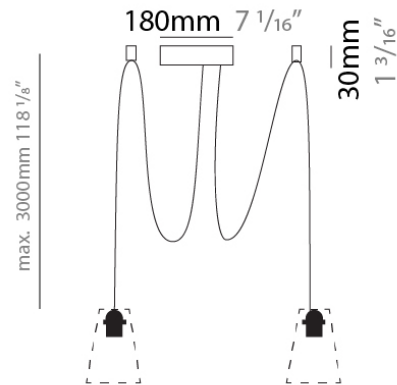

PROJECT	
TYPE	
NOTES	
QUANTITY	
DATE	

D11KITPOP-SUS-SYS COMPONENTS SUSPENSION

D111122-

DESCRIPTION

Kit Pop-Up - Suspension - 2 Light Holder (Inferior) with swag kit - 2 x 3000mm/ 118 1/8" cable - 2 x Max. 15W Retrofit LED - E26 A19 - (Shade sold separately)

GENERAL

Series: Kit Pop-Up
Brand: Ole
Division: Design
Mounting Type: Suspension
Mounting Location: Ceiling

PHYSICAL

Shape: Round
Diameter (mm): 180
Diameter (in): 7 1/16
Height (mm): 30
Height (in): 1 3/16
Max. Overall Height (mm): 3000
Max. Overall Height (in): 118 7/8
Light Distribution: Direct
Fixture Finish: MWH / MBK
Fixture Material: Metal
Cable Details: 3000mm Cable

ELECTRICAL

Number of Lamps: 1
Lamp Type: LED Retrofit
Lamp Shape: A19
Bulb Included: Bulb Not Included
Max. Wattage Per Lamp (W): 15
Lamp Base: E26
Input Voltage (V): 120
Upon Request: 277Vac / GU24

RATINGS AND CERTIFICATIONS

Certified By: Certified for North American Standards
IP rating: IP20