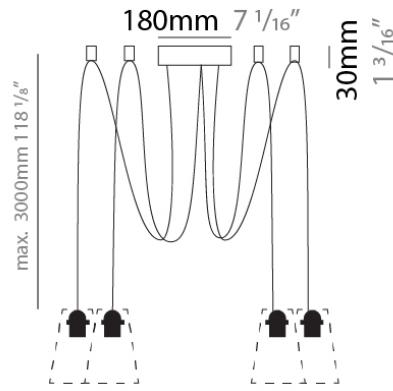

PROJECT	_____
TYPE	_____
NOTES	_____
QUANTITY	_____
DATE	_____

D11KITPOP-SUS-SYS COMPONENTS SUSPENSION

D111126-

DESCRIPTION
Kit Pop-Up - Suspension - 4 Light Holder (Inferior) with swag kit - 4 x 3000mm / 118 1/8" cable - 4 x Max. 15W Retrofit LED - E26 - A19 - (Shade sold separately)

GENERAL
Series: Kit Pop-Up
Partner: Ole
Division: Design
Installation: Suspension
Mounting Location: Ceiling
Light Distribution: Direct

PHYSICAL
Shape: Round
Diameter (mm): 180
Diameter (in): 7 1/16
Height (mm): 30
Height (in): 1 3/16
Max. Overall Height (mm): 3000
Max. Overall Height (in): 118 7/8
Fixture Finish: MWH / MBK
Fixture Material: Metal
Cable Details: 3000mm Cable

ELECTRICAL
Number of Lamps: 4
Lamp Type: LED Retrofit
Lamp Shape: A19
Bulb Included: Bulb Not Included
Max. Wattage Per Lamp (W): 15
Lamp Base: E26
Input Voltage (V): 120
Upon Request: 277Vac / GU24

RATINGS AND CERTIFICATIONS
Certified By: Certified for North American Standards
IP rating: IP20