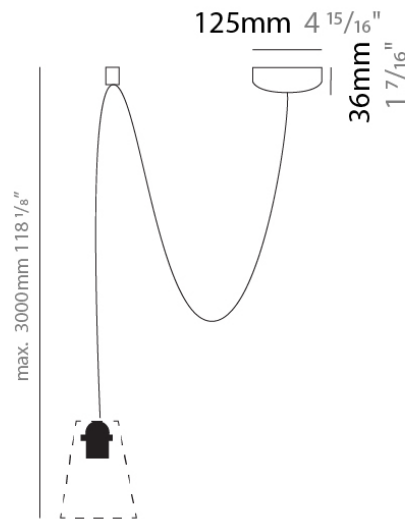

GENERAL

Series: Kit Pop-Up
 Partner: Ole
 Division: Design
 Installation: Suspension
 Mounting Location: Ceiling
 Light Distribution: Direct

PHYSICAL

Shape: Round
 Diameter (mm): 125
 Diameter (in): 4 15/16
 Height (mm): 36
 Height (in): 1 7/16
 Max. Overall Height (mm): 3000
 Max. Overall Height (in): 118 7/8
 Fixture Finish: MWH / MBK
 Fixture Material: Metal
 Cable Details: 3000mm Cable

GENERAL

Series: Kit Pop-Up
 Partner: Ole
 Division: Design
 Installation: Suspension
 Mounting Location: Ceiling
 Light Distribution: Direct

PHYSICAL

Shape: Round
 Diameter (mm): 180
 Diameter (in): 7 1/16
 Height (mm): 30
 Height (in): 1 3/16
 Max. Overall Height (mm): 3000
 Max. Overall Height (in): 118 7/8
 Fixture Finish: MWH / MBK
 Fixture Material: Metal
 Cable Details: 3000mm Cable

PHYSICAL

Shape: Round
 Diameter (mm): 180
 Diameter (in): 7 1/16
 Height (mm): 30
 Height (in): 1 3/16
 Max. Overall Height (mm): 3000
 Max. Overall Height (in): 118 1/8
 Fixture Finish: MWH / MBK
 Fixture Material: Metal
 Cable Details: 3000mm Cable