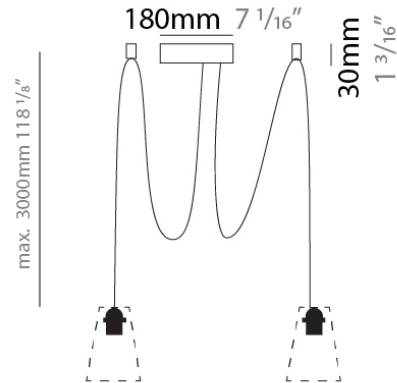

PROJECT	
TYPE	
NOTES	
QUANTITY	
DATE	

D11KITPOP-SUS-SYS COMPONENTS SUSPENSION

D111122-

DESCRIPTION

Kit Pop-Up - Suspension - 2 Light Holder (Inferior) with swag kit - 2 x 3000mm/ 118 1/8" cable - 2 x Max. 15W Retrofit LED - E26 A19 - (Shade sold separately)

GENERAL

Series: Kit Pop-Up
Partner: Ole
Division: Design
Installation: Suspension
Mounting Location: Ceiling
Light Distribution: Direct

PHYSICAL

Shape: Round
Diameter (mm): 180
Diameter (in): 7 1/16
Height (mm): 30
Height (in): 1 3/16
Max. Overall Height (mm): 3000
Max. Overall Height (in): 118 7/8
Fixture Finish: MWH / MBK
Fixture Material: Metal
Cable Details: 3000mm Cable

ELECTRICAL

Number of Lamps: 1
Lamp Type: LED Retrofit
Lamp Shape: A19
Bulb Included: Bulb Not Included
Max. Wattage Per Lamp (W): 15
Lamp Base: E26
Input Voltage (V): 120
Upon Request: 277Vac / GU24

RATINGS AND CERTIFICATIONS

Certified By: Certified for North American Standards
IP rating: IP20