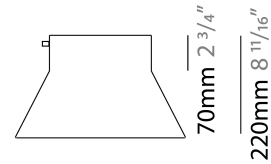

PROJECT	_____
TYPE	_____
NOTES	_____
QUANTITY	_____
DATE	_____

D11KITPOP-SUS-SYS COMPONENTS

D119006-

DESCRIPTION
Kora Shade - 350mm - 60mm Cord

GENERAL
Series: Kit Pop-Up
Brand: Ole
Division: Design

PHYSICAL
Shape: Abstract
Diameter (mm): 350
Diameter (in): 13 3/4
Height (mm): 220
Height (in): 8 11/16
Fixture Finish: BEI / BLK / BLU / COG / DGN / GRY / MRN / MOC / MUS / OLV / SIL / STN / TER / WHI
Fixture Material: Fabric Cord / Metal

RATINGS AND CERTIFICATIONS
Certified By: Certified for North American Standards
IP rating: IP20

Ø350mm 13 3/4"