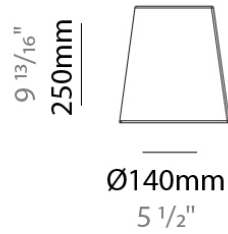

D11KITPOP-SUS-SYS COMPONENTS

PROJECT	
TYPE	
NOTES	
QUANTITY	
DATE	

D119001-

DESCRIPTION
Drum Shade - 180mm - 80mm Cord

GENERAL
Series: Kit Pop-Up
Partner: Ole
Division: Design

PHYSICAL
Shape: Abstract
Diameter (mm): 180
Diameter (in): 7 1/16
Height (mm): 250
Height (in): 9 13/16
Fixture Finish: BEI / BLK / BLU / COG / DGN / GRY / MRN / MOC / MUS / OLV / SIL / STN / TER / WHI
Fixture Material: Fabric Cord / Metal
Primary Material: Fabric - Recycled

RATINGS AND CERTIFICATIONS
Certified By: Certified for North American Standards
IP rating: IP20