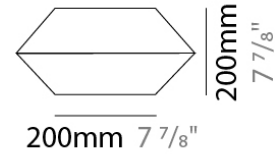

PROJECT	
TYPE	
NOTES	
QUANTITY	
DATE	

D11KITPOP-SUS-SYS COMPONENTS

D119004-

DESCRIPTION
Ukelele Shade - 350mm - 60mm Cord

GENERAL
Series: Kit Pop-Up
Brand: Ole
Division: Design

PHYSICAL
Shape: Abstract
Diameter (mm): 350
Diameter (in): 13 3/4
Height (mm): 200
Height (in): 7 7/8
Fixture Finish: BEI / BLK / BLU / COG / DGN / GRY / MRN / MOC / MUS / OLV / SIL / STN / TER / WHI
Fixture Material: Fabric Cord / Metal

RATINGS AND CERTIFICATIONS
Certified By: Certified for North American Standards
IP rating: IP20