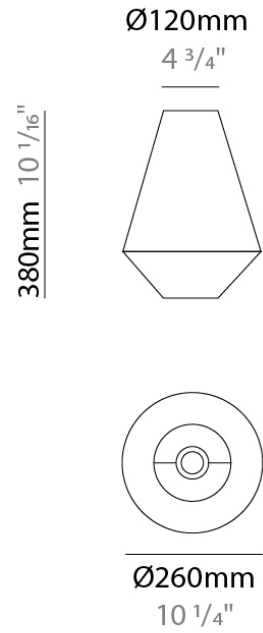

PROJECT	
TYPE	
NOTES	
QUANTITY	
DATE	

D11KITPOP-SUS-SYS COMPONENTS

D119003-

DESCRIPTION
Ukelele Shade - 260mm - 75mm Cord

GENERAL
Series: Kit Pop-Up
Partner: Ole
Division: Design

PHYSICAL
Shape: Abstract
Diameter (mm): 260
Diameter (in): 10 1/4
Height (mm): 380
Height (in): 14 15/16
Fixture Finish: BEI / BLK / BLU / COG / DGN / GRY / MRN / MOC / MUS / OLV / SIL / STN / TER / WHI
Fixture Material: Fabric Cord / Metal
Primary Material: Fabric - Recycled

RATINGS AND CERTIFICATIONS
Certified By: Certified for North American Standards
IP rating: IP20