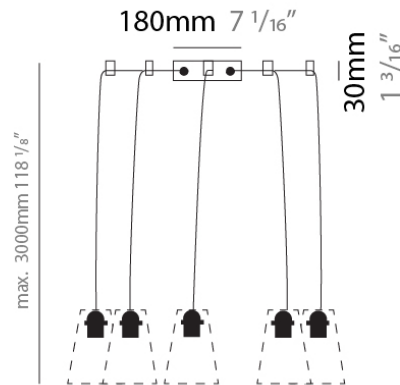

PROJECT	_____
TYPE	_____
NOTES	_____
QUANTITY	_____
DATE	_____

D11KITPOP-SUS-SYS COMPONENTS SUSPENSION

D111129-

DESCRIPTION

Kit Pop-Up - Suspension - 5 Light Holder (Lateral) with swag kit - 5 x 3000mm / 118 1/8" cable - 5 x Max. 15W Retrofit LED - E26 - A19 - (Shade sold separately)

GENERAL

Series: Kit Pop-Up
Brand: Ole
Division: Design
Mounting Type: Suspension
Mounting Location: Ceiling

PHYSICAL

Shape: Round
Diameter (mm): 180
Diameter (in): 7 1/16
Height (mm): 30
Height (in): 1 3/16
Max. Overall Height (mm): 3000
Max. Overall Height (in): 118 7/8
Light Distribution: Direct
Fixture Finish: MWH / MBK
Fixture Material: Metal
Cable Details: 3000mm Cable

ELECTRICAL

Number of Lamps: 5
Lamp Type: LED Retrofit
Lamp Shape: A19
Bulb Included: Bulb Not Included
Max. Wattage Per Lamp (W): 15
Lamp Base: E26
Input Voltage (V): 120
Upon Request: 277Vac / GU24

RATINGS AND CERTIFICATIONS

Certified By: Certified for North American Standards
IP rating: IP20