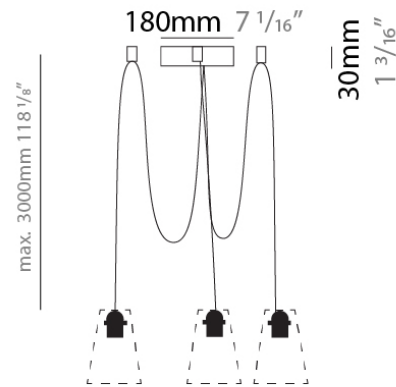

PROJECT	
TYPE	
NOTES	
QUANTITY	
DATE	

D11KITPOP-SUS-SYS COMPONENTS SUSPENSION

D111124-

DESCRIPTION
Kit Pop-Up - Suspension - 3 Light Holder (Inferior) with swag kit - 3 x 3000mm / 118 1/8" cable - 3 x Max. 15W Retrofit LED - E26 - A19 - (Shade sold separately)

GENERAL
Series: Kit Pop-Up
Partner: Ole
Division: Design
Installation: Suspension
Mounting Location: Ceiling
Light Distribution: Direct

PHYSICAL
Shape: Round
Diameter (mm): 180
Diameter (in): 7 1/16
Height (mm): 30
Height (in): 1 3/16
Max. Overall Height (mm): 3000
Max. Overall Height (in): 118 7/8
Fixture Finish: MWH / MBK
Fixture Material: Metal
Cable Details: 3000mm Cable

ELECTRICAL
Number of Lamps: 3
Lamp Type: LED Retrofit
Lamp Shape: A19
Bulb Included: Bulb Not Included
Max. Wattage Per Lamp (W): 15
Lamp Base: E26
Input Voltage (V): 120
Upon Request: 277Vac / GU24

RATINGS AND CERTIFICATIONS
Certified By: Certified for North American Standards
IP rating: IP20