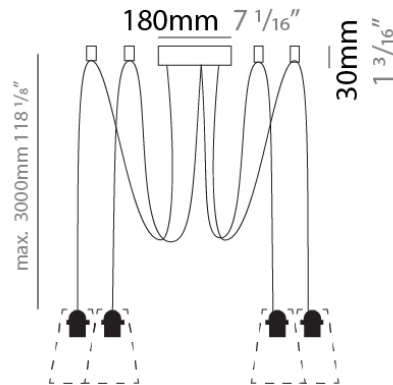

PROJECT	_____
TYPE	_____
NOTES	_____
QUANTITY	_____
DATE	_____

D11KITPOP-SUS-SYS COMPONENTS SUSPENSION

D111126-

DESCRIPTION

Kit Pop-Up - Suspension - 4 Light Holder (Inferior) with swag kit - 4 x 3000mm / 118 1/8" cable - 4 x Max. 15W Retrofit LED - E26 - A19 - (Shade sold separately)

GENERAL

Series: Kit Pop-Up
Brand: Ole
Division: Design
Mounting Type: Suspension
Mounting Location: Ceiling

PHYSICAL

Shape: Round
Diameter (mm): 180
Diameter (in): 7 1/16
Height (mm): 30
Height (in): 1 3/16
Max. Overall Height (mm): 3000
Max. Overall Height (in): 118 7/8
Light Distribution: Direct
Fixture Finish: MWH / MBK
Fixture Material: Metal
Cable Details: 3000mm Cable

ELECTRICAL

Number of Lamps: 4
Lamp Type: LED Retrofit
Lamp Shape: A19
Bulb Included: Bulb Not Included
Max. Wattage Per Lamp (W): 15
Lamp Base: E26
Input Voltage (V): 120
Upon Request: 277Vac / GU24

RATINGS AND CERTIFICATIONS

Certified By: Certified for North American Standards
IP rating: IP20