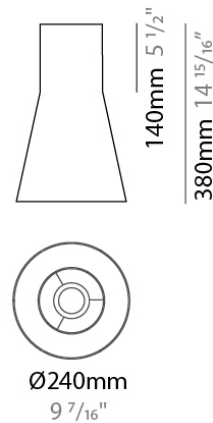

PROJECT	
TYPE	
NOTES	
QUANTITY	
DATE	

D11KITPOP-SUS-SYS COMPONENTS

D119005-

DESCRIPTION
Kora Shade - 240mm - 55mm Cord

GENERAL
Series: Kit Pop-Up
Partner: Ole
Division: Design

PHYSICAL
Shape: Abstract
Diameter (mm): 240
Diameter (in): 9 ⁷/₁₆
Height (mm): 380
Height (in): 14 ¹⁵/₁₆
Fixture Finish: BEI / BLK / BLU / COG / DGN / GRY / MRN / MOC / MUS / OLV / SIL / STN / TER / WHI
Fixture Material: Fabric Cord / Metal
Primary Material: Fabric - Recycled

RATINGS AND CERTIFICATIONS
Certified By: Certified for North American Standards
IP rating: IP20