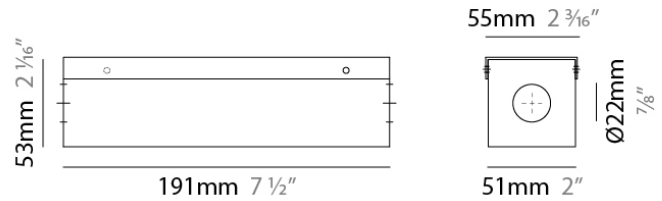

D131044- COMPONENTS

PROJECT	_____
TYPE	_____
NOTES	_____
QUANTITY	_____
DATE	_____

ENCP5

DESCRIPTION

Empty Metal Enclosure for Driver - IP20 - Indoor Rated

GENERAL

Division: Architectural

PHYSICAL

Shape: Rectangle

Length (mm): 191

Length (in): 7 1/2"

Width (mm): 55

Width (in): 2 3/16"

Height (mm): 54

Height (in): 2 1/8"

Fixture Material: Metal

RATINGS AND CERTIFICATIONS

IP rating: IP20