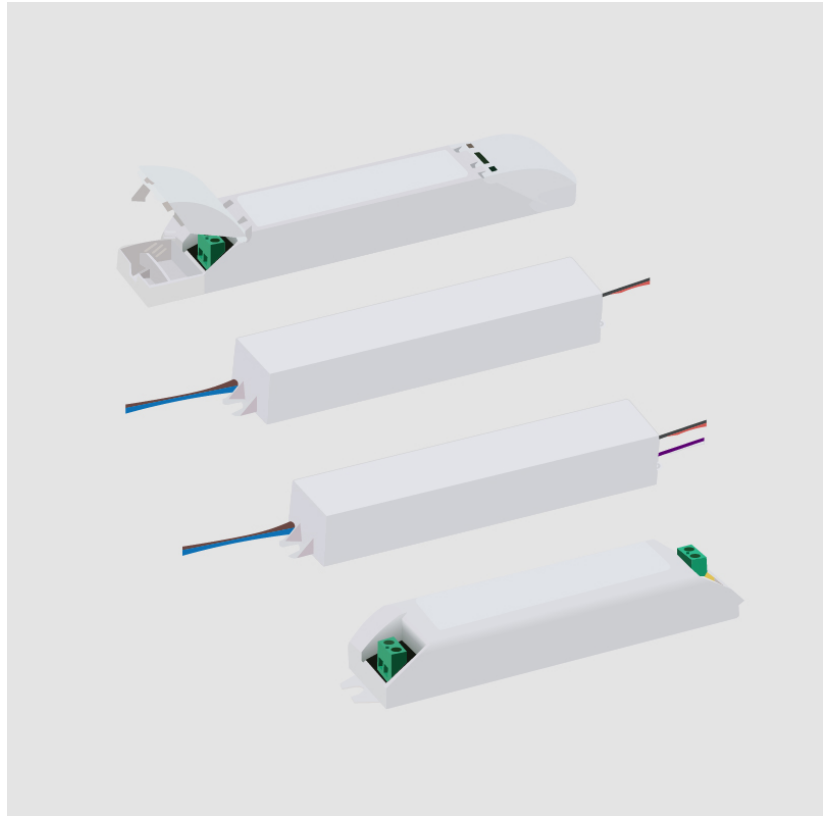

D131557- COMPONENTS

DVO0250024MF

DESCRIPTION

MeanWell - LPF-25D-24 - 1-10Vdc / Resistance / 10V PWM
Dimming - 13.86-25W - 24Vdc - 120-277Vac - LED power supply -
Used with ENCP5 -Available with IP68-Outdoor Rated -ENCP20,
ENCP22

GENERAL

Division: Architectural : Components : LED Drivers

PHYSICAL

Length (mm): 151

Length (in): 5 ¹⁵/₁₆

Width (mm): 40

Width (in): 1 ³⁷/₆₄

Height (mm): 32

Height (in): 1 ¹⁷/₆₄

Weight (kg): 0.21

Weight (lbs): 0.46

Fixture Material: Plastic

ELECTRICAL

Lamp Type: LED

Input Wattage (W): 28.8

Total Output Wattage (W): 13.86-25

Dimming: 1-10V Dimming to 10%

Driver Type: Constant Voltage - Universal

Driver Class: Class 2

Input Voltage (V): 120 - 277

Output Voltage (V): 24

Constant Voltage (V): 13-24

RATINGS AND CERTIFICATIONS

Certified By: UR Listed

IP rating: IP67