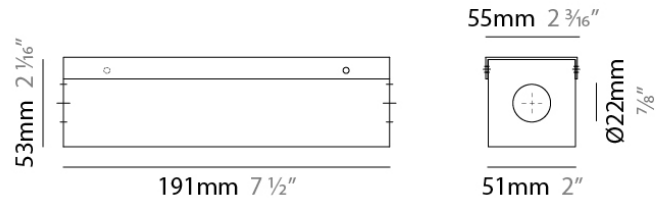

D131557- COMPONENTS

PROJECT	
TYPE	
NOTES	
QUANTITY	
DATE	

ENCP5

DESCRIPTION

Empty Metal Enclosure for Driver - IP20 - Indoor Rated

GENERAL

Division: Architectural

PHYSICAL

Shape: Rectangle

Length (mm): 191

Length (in): 7 1/2"

Width (mm): 55

Width (in): 2 3/16"

Height (mm): 54

Height (in): 2 1/8"

Fixture Material: Metal

RATINGS AND CERTIFICATIONS

IP rating: IP20