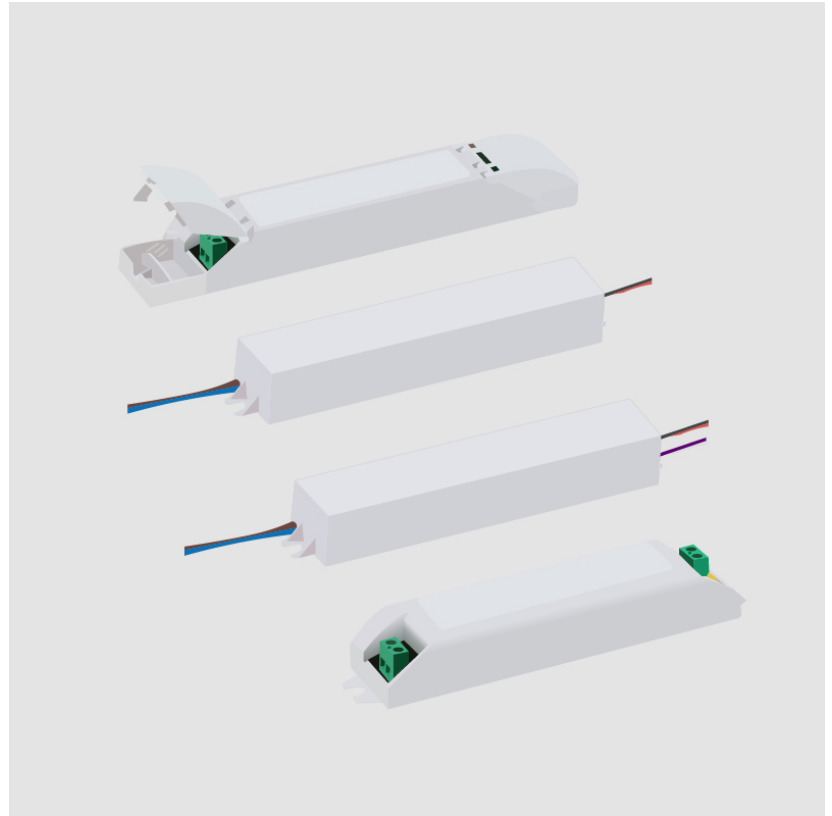

D131557- COMPONENTS

PROJECT

TYPE

NOTES

QUANTITY

DATE

DPH0600024EL

DESCRIPTION

EMCOD - MLE60-24DC - Phase dimming (LE / TE) @120Vac only - 3-60W - 24Vdc - 120-277Vac - (Outdoor) LED power supply w/UL approved enclosure

GENERAL

Division: Architectural : Components : LED Drivers

PHYSICAL

Length (mm): 187.96

Length (in): 7 ³/₈

Width (mm): 91.94

Width (in): 3 ⁵/₈

Height (mm): 25.9

Height (in): 1

Weight (kg): 0.1

Weight (lbs): 0.24

Fixture Material: Metal

ELECTRICAL

Lamp Type: LED

Total Output Wattage (W): 3-60

Dimming: Phase Dimming (120Vac Only)

Driver Type: Constant Voltage - Universal

Input Voltage (V): 120 - 277

Output Voltage (V): 24

Constant Voltage (V): 24

LED

Efficiency (%): 90

RATINGS AND CERTIFICATIONS

Certified By: UL Listed

IP rating: IP67