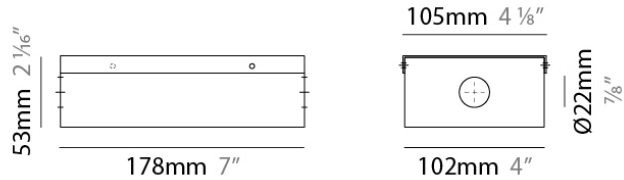

D132069 COMPONENTS

PROJECT	
TYPE	
NOTES	
QUANTITY	
DATE	

ENCP6

DESCRIPTION
Empty Metal Enclosure for Driver - IP20 - Indoor Rated

GENERAL
Division: Architectural : Components

PHYSICAL
Shape: Rectangle
Length (mm): 178
Length (in): 7
Width (mm): 105
Width (in): 4 1/8
Height (mm): 54
Height (in): 2 1/8
Screws: A4 stainless steel
Fixture Material: Metal

RATINGS AND CERTIFICATIONS
IP rating: IP20