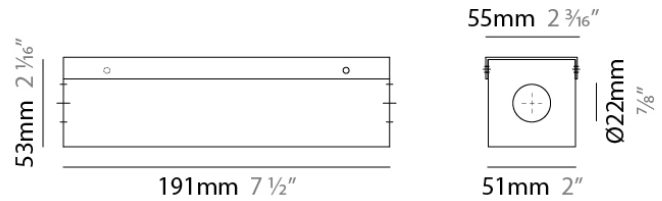

D133027- COMPONENTS

PROJECT	
TYPE	
NOTES	
QUANTITY	
DATE	

ENCP5

DESCRIPTION
Empty Metal Enclosure for Driver - IP20 - Indoor Rated

GENERAL
Division: Architectural

PHYSICAL
Shape: Rectangle
Length (mm): 191
Length (in): 7 1/2
Width (mm): 55
Width (in): 2 3/16
Height (mm): 54
Height (in): 2 1/8
Fixture Material: Metal

RATINGS AND CERTIFICATIONS
IP rating: IP20