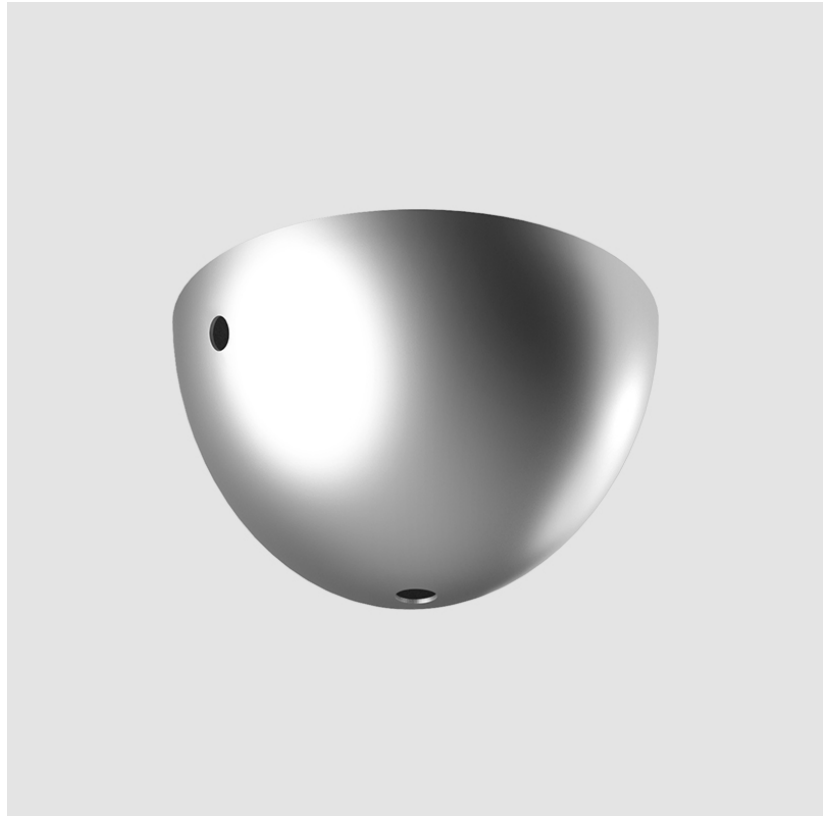

D14AERON-MOD-SYS COMPONENTS SUSPENSION

D141207-

DESCRIPTION

Aeron - Suspension - 130mm / 5 1/8" - 1 x Max. W LED Retrofit - E12 - without Canopy

GENERAL

Series: Aeron
 Subseries: Aeron Modular System
 Partner: Cangini & Tucci
 Division: Design
 Installation: Suspension
 Product Type: Pendant
 Mounting Location: Ceiling

PHYSICAL

Shape: Cylinder
 Diameter (mm): 130
 Diameter (in): 5 1/8
 Height (mm): 280
 Height (in): 11
 Max. Overall Height (mm): 1780
 Max. Overall Height (in): 70 1/16
 Weight (kg): 0.860
 Weight (lbs): 1.90
 Fixture Finish: AMB / GRN / PNK / RUB / SKB / SMK / TOB / TRA / SWH
 Holder Finish: CHR / SGD / SBK
 Fixture Material: Glass / Metal
 Primary Material: Glass - Borosilicate
 Cable Details: Transparent

PROJECT
TYPE
NOTES
QUANTITY
DATE

D14AERON-MOD-SYS COMPONENTS SUSPENSION

D141208-

DESCRIPTION
 Aeron - Suspension - 150mm / 13 3/8" - 1 x Max.W LED Retrofit - E26 - Without Canopy

GENERAL
 Series: Aeron
 Subseries: Aeron Modular System
 Partner: Cangini & Tucci
 Division: Design
 Installation: Suspension
 Product Type: Pendant
 Mounting Location: Ceiling

Height (in): 2 3/4

Fixture Finish: CHR / BCR / MBK / MWH

Fixture Material: Metal

RATINGS AND CERTIFICATIONS

Certified By: Certified for North American Standards

IP rating: IP20

Ø120mm 4 3/4"

70mm 2 3/4"