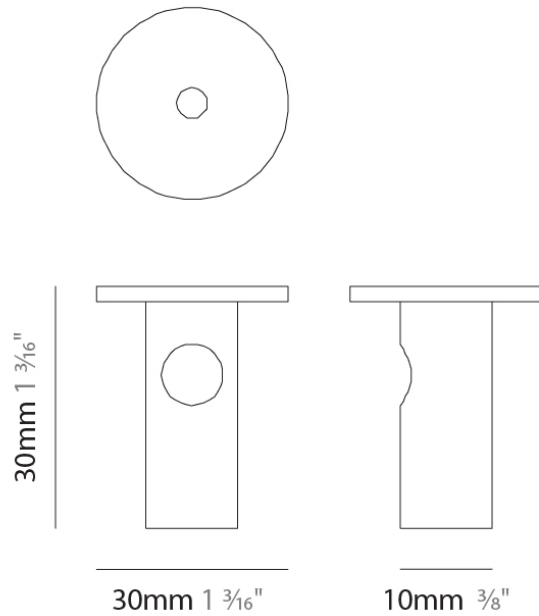

D14AERON-MOD-SYS COMPONENTS

PROJECT	
TYPE	
NOTES	
QUANTITY	
DATE	

D149013-

DESCRIPTION
Accessory - Ceiling Cable Spacer

GENERAL
Series: Flute
Brand: Cangini & Tucci
Division: Design

PHYSICAL
Fixture Finish: CHR / WHI / BLK / BST / SLF / GLF
Fixture Material: Metal

RATINGS AND CERTIFICATIONS
Certified By: Certified for North American Standards
IP rating: IP20