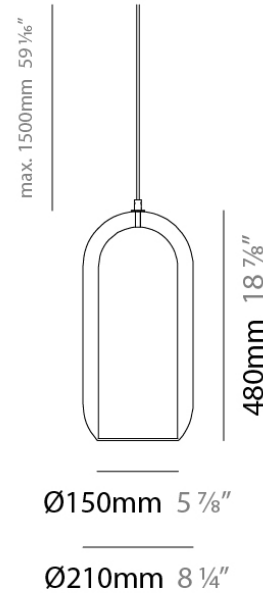

D14AERON-MOD-SYS COMPONENTS SUSPENSION

D141209-

DESCRIPTION

Aeron - Suspension - 210mm / 8 1/4" - 1 x Max. W LED Retrofit - E26 - Without Canopy

GENERAL

Series: Aeron
Subseries: Aeron Modular System
Partner: Cangini & Tucci
Division: Design
Installation: Suspension
Product Type: Pendant
Mounting Location: Ceiling

PHYSICAL

Shape: Cylinder
Diameter (mm): 210
Diameter (in): 8 1/4
Height (mm): 480
Height (in): 18 7/8
Max. Overall Height (mm): 1980
Max. Overall Height (in): 77 15/16
Weight (kg): 2.800
Weight (lbs): 6.17
Fixture Finish: AMB / GRN / PNK / RUB / SKB / SMK / TOB / TRA / SWH
Holder Finish: CHR / SGD / SBK
Fixture Material: Glass / Metal
Primary Material: Glass - Borosilicate
Cable Details: 1500mm / 59 1/16" - Transparent

ELECTRICAL

Number of Lamps: 1
Lamp Type: LED Retrofit
Bulb Included: Bulb Not Included
Max. Wattage Per Lamp (W): 8
Lamp Base: E26
Input Voltage (V): 120
Upon Request: GU24 / 277Vac

RATINGS AND CERTIFICATIONS

Certified By: Certified for North American Standards
IP rating: IP20