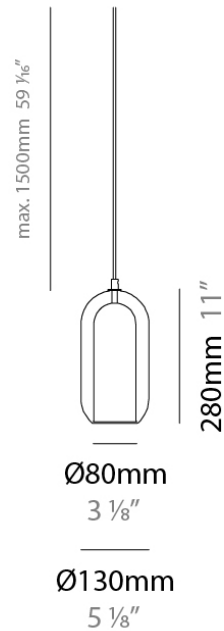

D14AERON-MOD-SYS COMPONENTS SUSPENSION

D141207-

DESCRIPTION

Aeron - Suspension - 130mm / 5 1/8" - 1 x Max. W LED Retrofit - E12 - without Canopy

GENERAL

Series: Aeron
Subseries: Aeron Modular System
Partner: Cangini & Tucci
Division: Design
Installation: Suspension
Product Type: Pendant
Mounting Location: Ceiling

PHYSICAL

Shape: Cylinder
Diameter (mm): 130
Diameter (in): 5 1/8
Height (mm): 280
Height (in): 11
Max. Overall Height (mm): 1780
Max. Overall Height (in): 70 1/16
Weight (kg): 0.860
Weight (lbs): 1.90
Fixture Finish: AMB / GRN / PNK / RUB / SKB / SMK / TOB / TRA / SWH
Holder Finish: CHR / SGD / SBK
Fixture Material: Glass / Metal
Primary Material: Glass - Borosilicate
Cable Details: Transparent

ELECTRICAL

Number of Lamps: 1
Lamp Type: LED Retrofit
Bulb Included: Bulb Not Included
Max. Wattage Per Lamp (W): 4
Lamp Base: E12
Input Voltage (V): 120

RATINGS AND CERTIFICATIONS

Certified By: Certified for North American Standards
IP rating: IP20