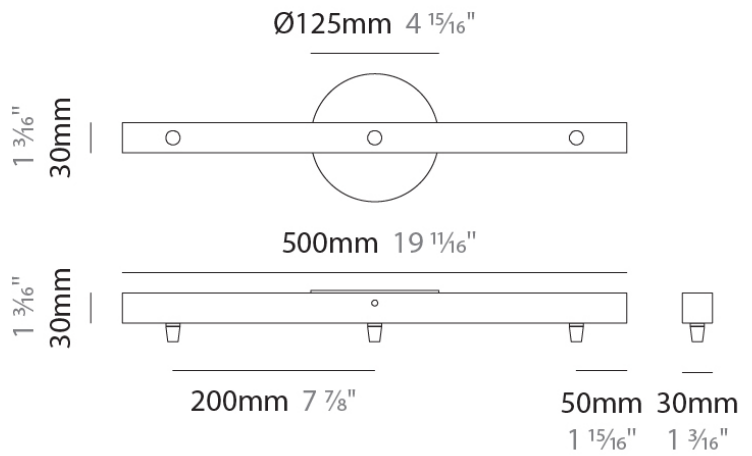

D14AERON-MOD-SYS COMPONENTS

PROJECT	
TYPE	
NOTES	
QUANTITY	
DATE	

D149020-

DESCRIPTION
Component - Slim Linear Canopy - 500mm - 3 lights

GENERAL
Brand: Cangini & Tucci
Division: Design

PHYSICAL
Shape: Rectangle
Length (mm): 500
Length (in): 19 11/16
Width (mm): 30
Width (in): 1 3/16
Height (mm): 30
Height (in): 1 3/16
Fixture Finish: CHR / WHI / BLK / BST / SLF / GLF
Fixture Material: Metal

RATINGS AND CERTIFICATIONS
Certified By: Certified for North American Standards
IP rating: IP20