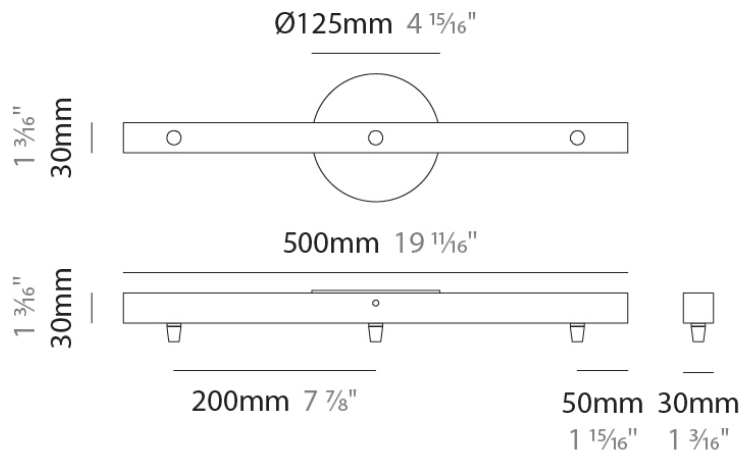

D14AERON-MOD-SYS COMPONENTS

PROJECT	
TYPE	
NOTES	
QUANTITY	
DATE	

D149020-

DESCRIPTION
Slim Linear Canopy - 500mm - 3 lights

GENERAL
Partner: Cangini & Tucci
Division: Design

PHYSICAL
Shape: Rectangle
Length (mm): 500
Length (in): 19 11/16
Width (mm): 30
Width (in): 1 3/16
Height (mm): 30
Height (in): 1 3/16
Fixture Finish: CHR / BCR / MBK / MWH
Fixture Material: Metal

RATINGS AND CERTIFICATIONS
Certified By: Certified for North American Standards
IP rating: IP20