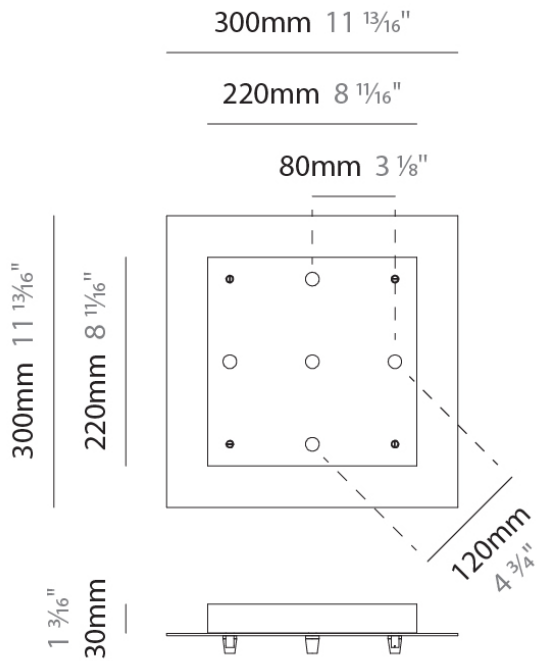

D14AERON-MOD-SYS COMPONENTS

PROJECT	
TYPE	
NOTES	
QUANTITY	
DATE	

D149017-

DESCRIPTION
Component - Square Canopy - 300mm - for 5 lights

GENERAL
Brand: Cangini & Tucci
Division: Design

PHYSICAL
Shape: Square
Length (mm): 300
Length (in): 11 ¹³/₁₆"
Width (mm): 300
Width (in): 11 ¹³/₁₆"
Height (mm): 30
Height (in): 1 ³/₁₆"
Fixture Finish: CHR / WHI / BLK / BST / SLF / GLF
Fixture Material: Metal

RATINGS AND CERTIFICATIONS
Certified By: Certified for North American Standards
IP rating: IP20