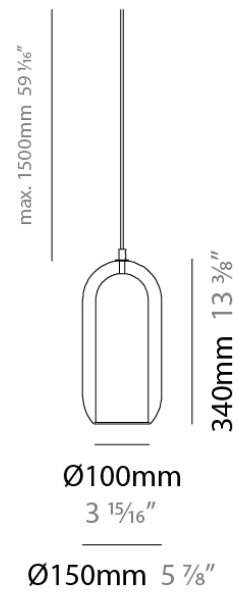

PROJECT	
TYPE	
NOTES	
QUANTITY	
DATE	

D14AERON-MOD-SYS COMPONENTS SUSPENSION

D141208-

DESCRIPTION
Aeron - Suspension - 150mm / 13 3/8" - 1 x Max.W LED Retrofit - E26 - Without Canopy

GENERAL
Series: Aeron
Subseries: Aeron Modular System
Partner: Cangini & Tucci
Division: Design
Installation: Suspension
Product Type: Pendant
Mounting Location: Ceiling

PHYSICAL
Shape: Cylinder
Diameter (mm): 150
Diameter (in): 5 7/8
Height (mm): 340
Height (in): 13 3/8
Max. Overall Height (mm): 1830
Max. Overall Height (in): 72 1/16
Weight (kg): 1.356
Weight (lbs): 2.99
Fixture Finish: AMB / GRN / MBK / PNK / RUB / SKB / SMK / TOB / TRA / SWH
Holder Finish: CHR / SGD / SBK
Fixture Material: Glass / Metal
Primary Material: Glass - Borosilicate
Cable Details: Transparent

ELECTRICAL
Number of Lamps: 1
Lamp Type: LED Retrofit
Bulb Included: Bulb Not Included
Max. Wattage Per Lamp (W): 8
Lamp Base: E26
Input Voltage (V): 120
Upon Request: GU24 / 277Vac

RATINGS AND CERTIFICATIONS
Certified By: Certified for North American Standards
IP rating: IP20