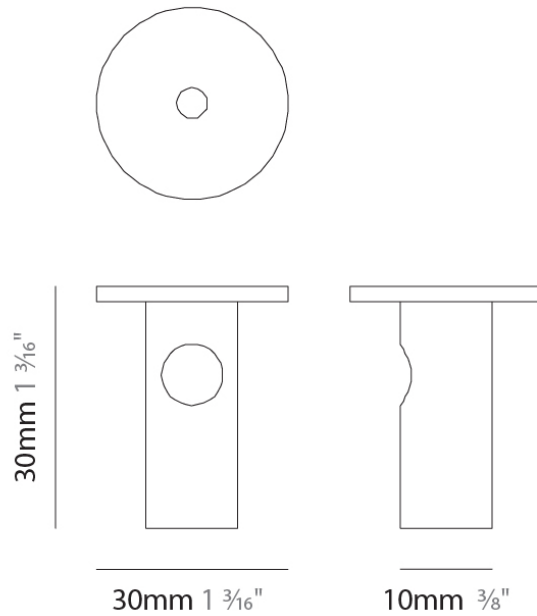

D14AERON-MOD-SYS COMPONENTS

PROJECT _____

TYPE _____

NOTES _____

QUANTITY _____

DATE _____

D149013-

DESCRIPTION

Accessory - Ceiling Cable Spacer

GENERAL

Series: Flute

Partner: Cangini & Tucci

Division: Design

PHYSICAL

Fixture Finish: CHR / BCR / MBK / MWH

Fixture Material: Metal

RATINGS AND CERTIFICATIONS

Certified By: Certified for North American Standards

IP rating: IP20