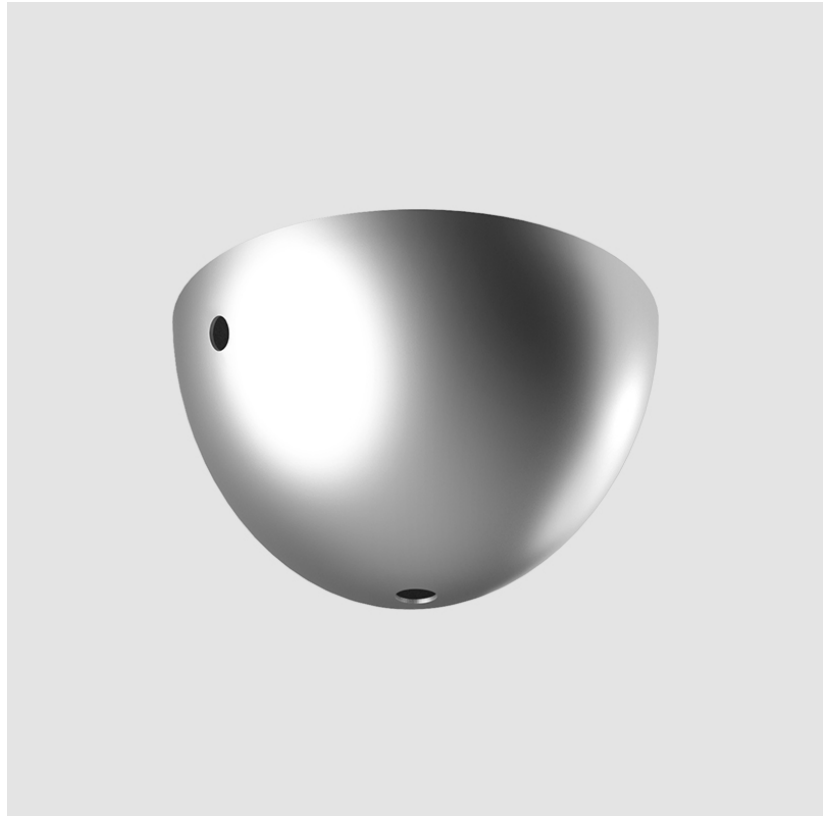

D14AERON-MOD-SYS COMPONENTS

D149008-

DESCRIPTION

Single 120mm - Round Cone Canopy - 2 External Holes + 1 Central Hole

GENERAL

Partner: Cangini & Tucci

Division: Design

PHYSICAL

Shape: Round

Diameter (mm): 120

Diameter (in): 4 3/4

Height (mm): 70

Height (in): 2 3/4

Fixture Finish: CHR / BCR / MBK / MWH

Fixture Material: Metal

RATINGS AND CERTIFICATIONS

Certified By: Certified for North American Standards

IP rating: IP20

Ø120mm 4 3/4"

70mm 2 3/4"