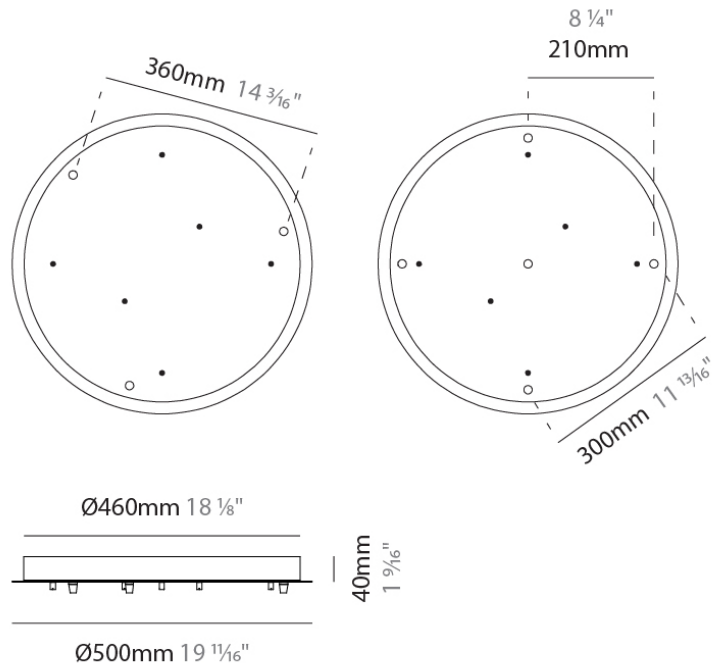

PROJECT	
TYPE	
NOTES	
QUANTITY	
DATE	

D14AERON-MOD-SYS COMPONENTS

D149016-

DESCRIPTION
Component - Round Canopy - 500mm - for 3 - 4 - 5 lights

GENERAL
Brand: Cangini & Tucci
Division: Design

PHYSICAL
Shape: Round
Diameter (mm): 500
Diameter (in): 19 11/16
Height (mm): 40
Height (in): 1 9/16
Fixture Finish: CHR / WHI / BLK / BST / SLF / GLF
Fixture Material: Metal

RATINGS AND CERTIFICATIONS
Certified By: Certified for North American Standards
IP rating: IP20