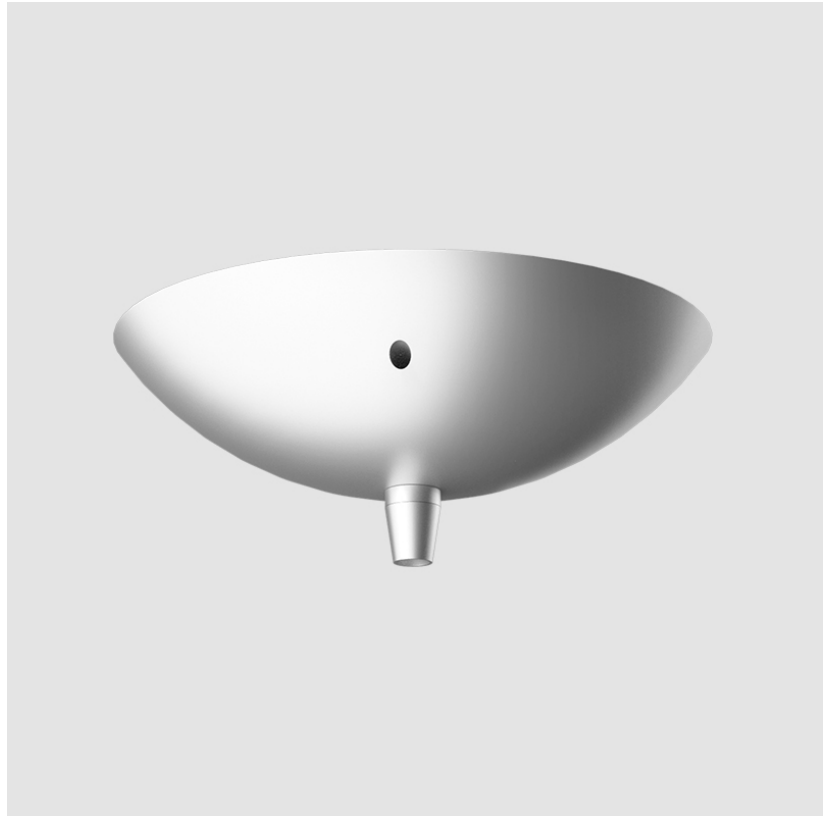

D14AERON-MOD-SYS COMPONENTS

D149000-

DESCRIPTION

Standard Single 120mm - Round Canopy

GENERAL

Brand: Cangini & Tucci

Division: Design

PHYSICAL

Shape: Round

Diameter (mm): 120

Diameter (in): 4 ³/₄

Height (mm): 30

Height (in): 1 ³/₁₆

Fixture Finish: CHR / WHI / BLK / BST / SLF / GLF

Fixture Material: Metal

RATINGS AND CERTIFICATIONS

Certified By: Certified for North American Standards

IP rating: IP20

Ø120mm 4 ³/₄"

1 ³/₁₆"
30mm