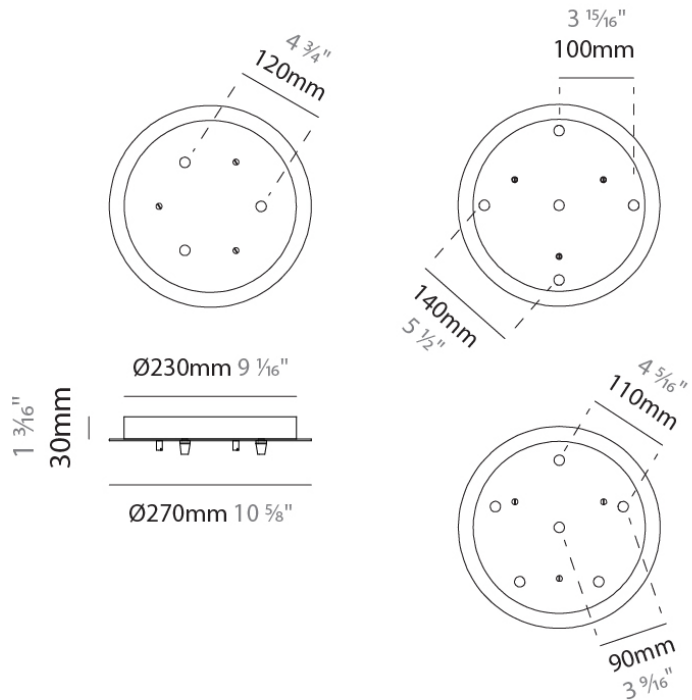

D14AERON-MOD-SYS COMPONENTS

PROJECT	
TYPE	
NOTES	
QUANTITY	
DATE	

D149014-

DESCRIPTION
Component - Round Canopy - 270mm - for 3 - 5 - 6 lights

GENERAL
Brand: Cangini & Tucci
Division: Design

PHYSICAL
Shape: Round
Diameter (mm): 270
Diameter (in): 10 ⁵/₈
Height (mm): 30
Height (in): 1 ³/₁₆
Fixture Finish: CHR / WHI / BLK / BST / SLF / GLF
Fixture Material: Metal

RATINGS AND CERTIFICATIONS
Certified By: Certified for North American Standards
IP rating: IP20