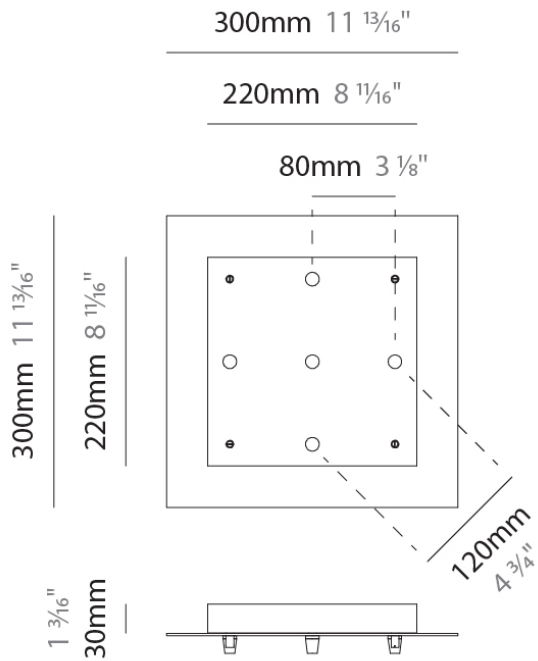

PROJECT	
TYPE	
NOTES	
QUANTITY	
DATE	

D14AERON-MOD-SYS COMPONENTS

D149017-

DESCRIPTION
Square Canopy - 300mm - for 5 lights

GENERAL
Partner: Cangini & Tucci
Division: Design

PHYSICAL
Shape: Square
Length (mm): 300
Length (in): 11 ¹³/₁₆"
Width (mm): 300
Width (in): 11 ¹³/₁₆"
Height (mm): 30
Height (in): 1 ³/₁₆"
Fixture Finish: CHR / BCR / MBK / MWH
Fixture Material: Metal

RATINGS AND CERTIFICATIONS
Certified By: Certified for North American Standards
IP rating: IP20