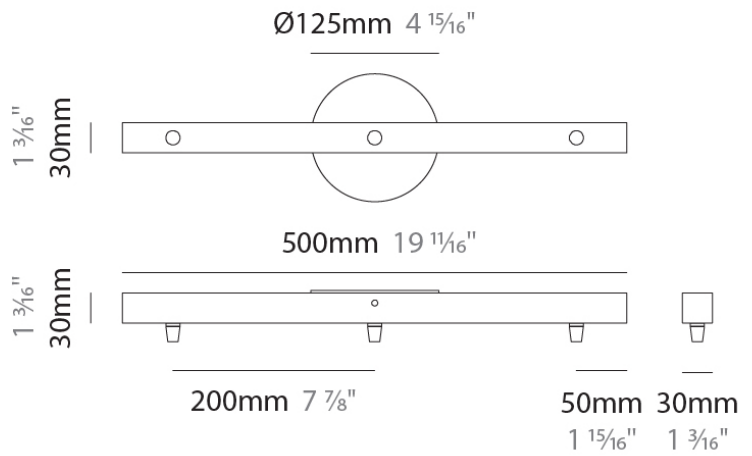

D14AERON-MOD-SYS COMPONENTS

PROJECT	
TYPE	
NOTES	
QUANTITY	
DATE	

D149020-

DESCRIPTION
Slim Linear Canopy - 500mm - 3 lights

GENERAL
Partner: Cangini & Tucci
Division: Design

PHYSICAL
Shape: Rectangle
Length (mm): 500
Length (in): 19 11/16
Width (mm): 30
Width (in): 1 3/16
Height (mm): 30
Height (in): 1 3/16
Fixture Finish: CHR / BCR / MBK / MWH
Fixture Material: Metal

RATINGS AND CERTIFICATIONS
Certified By: Certified for North American Standards
IP rating: IP20