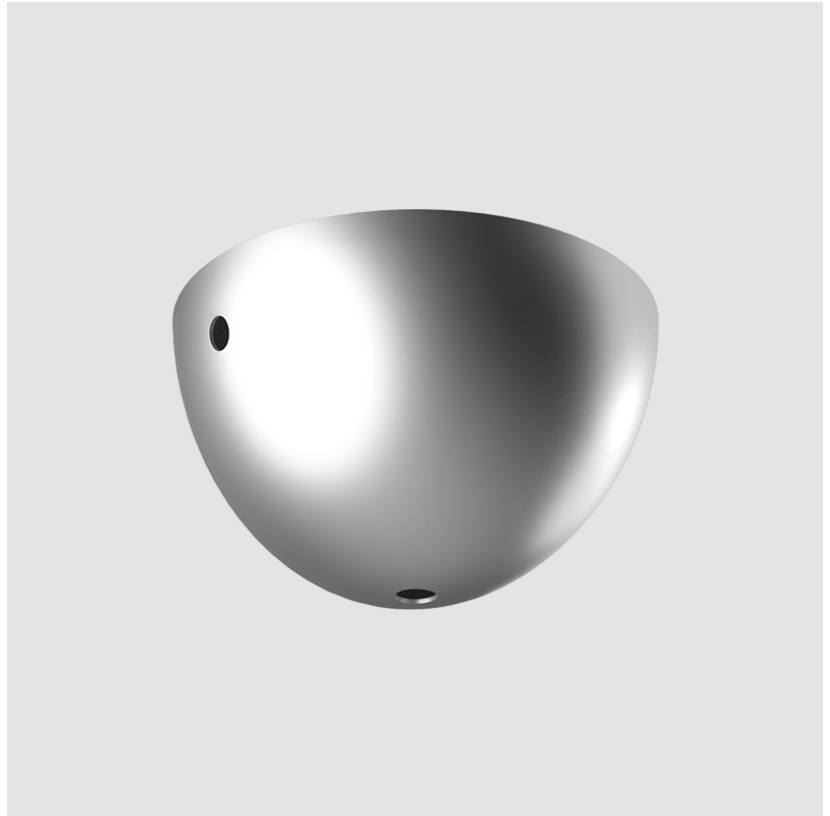

D14AERON-MOD-SYS COMPONENTS

PROJECT	_____
TYPE	_____
NOTES	_____
QUANTITY	_____
DATE	_____

D149008-

DESCRIPTION

Component - Single 120mm - Round Cone Canopy - 2 External Holes + 1 Central Hole

GENERAL

Brand: Cangini & Tucci _____

Division: Design _____

PHYSICAL

Shape: Round _____

Diameter (mm): 120 _____

Diameter (in): 4 3/4 _____

Height (mm): 70 _____

Height (in): 2 3/4 _____

Fixture Finish: CHR / WHI / BLK / BST / SLF / GLF _____

Fixture Material: Metal _____

RATINGS AND CERTIFICATIONS

Certified By: Certified for North American Standards _____

IP rating: IP20 _____

Ø120mm 4 3/4"