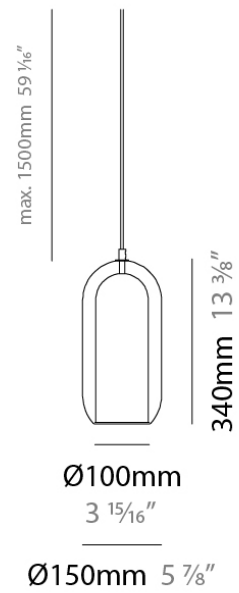

PROJECT	
TYPE	
NOTES	
QUANTITY	
DATE	

D14AERON-MOD-SYS COMPONENTS SUSPENSION

D141208-

DESCRIPTION

Aeron - Suspension - 150mm / 13 3/8" - 1 x Max.W LED Retrofit - E26 - Without Canopy

GENERAL

Series: Aeron
Subseries: Aeron Modular System
Brand: Cangini & Tucci
Division: Design
Mounting Type: Suspension
Mounting Location: Ceiling
Subcategory: Ambient

PHYSICAL

Shape: Cylinder
Diameter (mm): 150
Diameter (in): 5 7/8
Height (mm): 340
Height (in): 13 3/8
Max. Overall Height (mm): 1830
Max. Overall Height (in): 72 1/16
Light Distribution: Omnidirectional
Weight (kg): 1.356
Weight (lbs): 2.99
Fixture Finish: AMB / GRN / PNK / RUB / SKB / SMK / TOB / TRA
Holder Finish: CHR / SGD / SBK
Fixture Material: Glass / Metal
Cable Details: Black Rubber Cable

ELECTRICAL

Number of Lamps: 1
Lamp Type: LED Retrofit
Bulb Included: Bulb Not Included
Max. Wattage Per Lamp (W): 8
Lamp Base: E26
Input Voltage (V): 120
Upon Request: GU24 / 277Vac

RATINGS AND CERTIFICATIONS

Certified By: Certified for North American Standards
IP rating: IP20