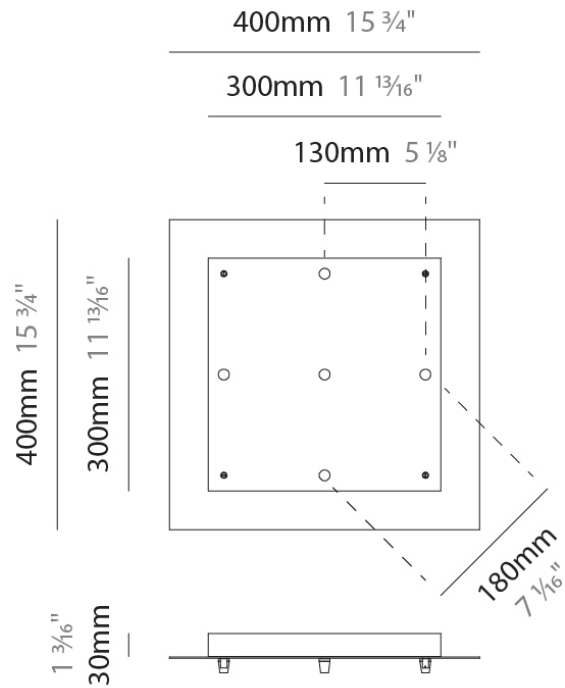

D14AERON-MOD-SYS COMPONENTS

PROJECT	
TYPE	
NOTES	
QUANTITY	
DATE	

D149018-

DESCRIPTION
Square Canopy - 400mm - for 5 lights

GENERAL
Partner: Cangini & Tucci
Division: Design

PHYSICAL
Shape: Square
Length (mm): 400
Length (in): 15 3/4
Width (mm): 400
Width (in): 15 3/4
Height (mm): 30
Height (in): 1 3/16
Fixture Finish: CHR / BCR / MBK / MWH
Fixture Material: Metal

RATINGS AND CERTIFICATIONS
Certified By: Certified for North American Standards
IP rating: IP20