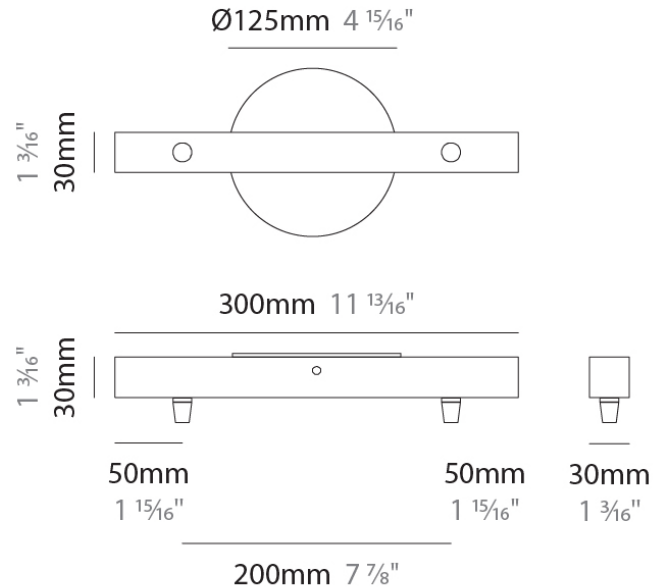

D14AERON-MOD-SYS COMPONENTS

PROJECT	
TYPE	
NOTES	
QUANTITY	
DATE	

D149019-

DESCRIPTION
Slim Linear Canopy - 300mm - 2 lights

GENERAL
Partner: Cangini & Tucci
Division: Design

PHYSICAL
Shape: Rectangle
Length (mm): 300
Length (in): 11 ¹³/₁₆"
Width (mm): 30
Width (in): 1 ³/₁₆"
Height (mm): 30
Height (in): 1 ³/₁₆"
Fixture Finish: CHR / BCR / MBK / MWH
Fixture Material: Metal

RATINGS AND CERTIFICATIONS
Certified By: Certified for North American Standards
IP rating: IP20