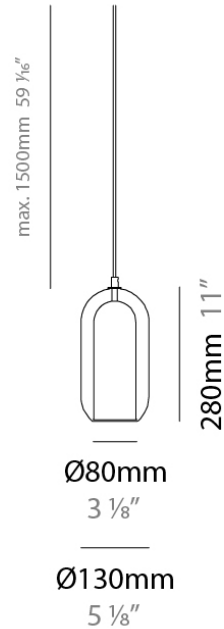

D14AERON-MOD-SYS COMPONENTS SUSPENSION

D141207-

DESCRIPTION

Aeron - Suspension - 130mm / 5 1/8" - 1 x Max. W LED Retrofit - E12 - without Canopy

GENERAL

Series: Aeron
Subseries: Aeron Modular System
Partner: Cangini & Tucci
Division: Design
Installation: Suspension
Product Type: Pendant
Mounting Location: Ceiling

PHYSICAL

Shape: Cylinder
Diameter (mm): 130
Diameter (in): 5 1/8
Height (mm): 280
Height (in): 11
Max. Overall Height (mm): 1780
Max. Overall Height (in): 70 1/16
Weight (kg): 0.860
Weight (lbs): 1.90
Fixture Finish: AMB / GRN / PNK / RUB / SKB / SMK / TOB / TRA / SWH
Holder Finish: CHR / SGD / SBK
Fixture Material: Glass / Metal
Primary Material: Glass - Borosilicate
Cable Details: Transparent

ELECTRICAL

Number of Lamps: 1
Lamp Type: LED Retrofit
Bulb Included: Bulb Not Included
Max. Wattage Per Lamp (W): 4
Lamp Base: E12
Input Voltage (V): 120

RATINGS AND CERTIFICATIONS

Certified By: Certified for North American Standards
IP rating: IP20