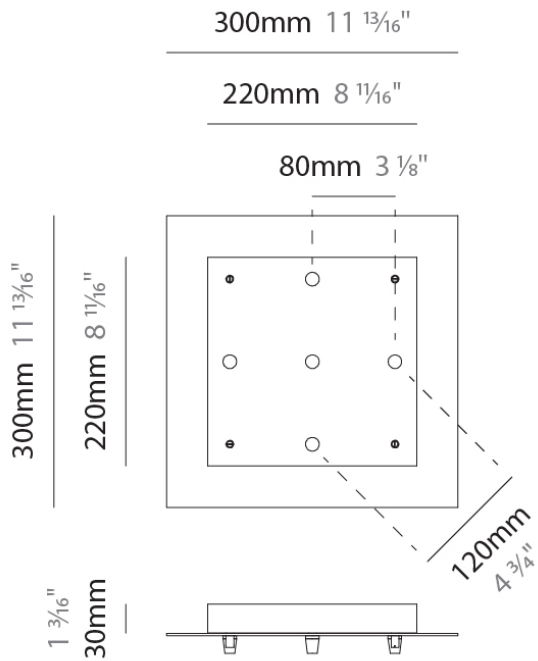

Shape: Round

Diameter (mm): 120

Diameter (in): 4 3/4

Height (mm): 90

Height (in): 3 9/16

Fixture Finish: CHR / BCR / MBK / MWH

Fixture Material: Metal

RATINGS AND CERTIFICATIONS

GENERAL
 Partner: Cangini & Tucci
 Division: Design

PHYSICAL
 Shape: Round
 Diameter (mm): 430
 Diameter (in): 16 ¹⁵/₁₆
 Height (mm): 40
 Height (in): 1 ⁹/₁₆
 Fixture Finish: CHR / BCR / MBK / MWH
 Fixture Material: Metal

PROJECT	
TYPE	
NOTES	
QUANTITY	
DATE	

D149017-

DESCRIPTION
 Square Canopy - 300mm - for 5 lights

GENERAL
 Partner: Cangini & Tucci
 Division: Design

PHYSICAL
 Shape: Square
 Length (mm): 300
 Length (in): 11 ¹³/₁₆"
 Width (mm): 300
 Width (in): 11 ¹³/₁₆"
 Height (mm): 30
 Height (in): 1 ³/₁₆"
 Fixture Finish: CHR / BCR / MBK / MWH
 Fixture Material: Metal

GENERAL
 Partner: Cangini & Tucci
 Division: Design

PHYSICAL
 Shape: Square
 Length (mm): 400
 Length (in): 15 3/4
 Width (mm): 400
 Width (in): 15 3/4
 Height (mm): 30
 Height (in): 1 3/16
 Fixture Finish: CHR / BCR / MBK / MWH
 Fixture Material: Metal