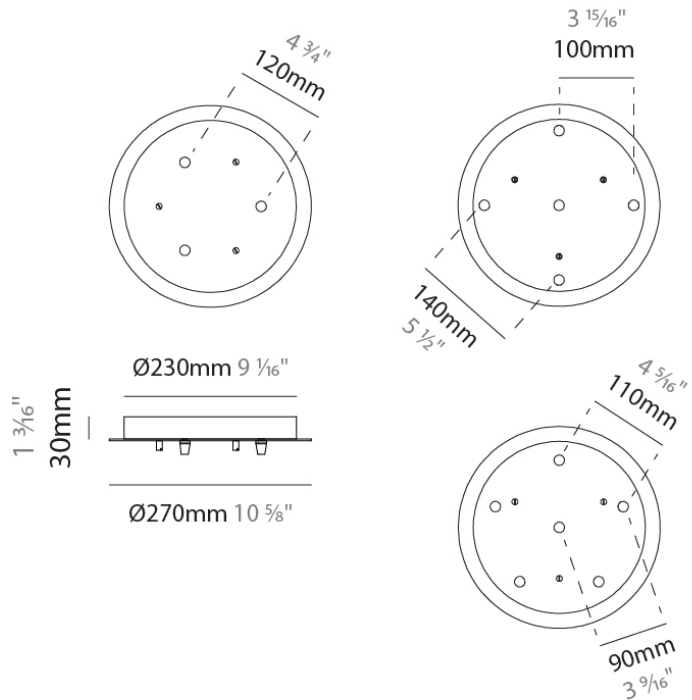

D14AERON-MOD-SYS COMPONENTS

PROJECT	
TYPE	
NOTES	
QUANTITY	
DATE	

D149014-

DESCRIPTION
Round Canopy - 270mm - for 3 - 5 - 6 lights

GENERAL

Partner: Cangini & Tucci
Division: Design

PHYSICAL

Shape: Round
Diameter (mm): 270
Diameter (in): 10 ⁵/₈
Height (mm): 30
Height (in): 1 ³/₁₆
Fixture Finish: CHR / BCR / MBK / MWH
Fixture Material: Metal

RATINGS AND CERTIFICATIONS

Certified By: Certified for North American Standards
IP rating: IP20