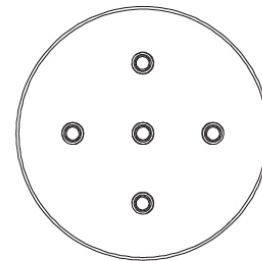

Height (in): 1

Fixture Finish: CHR / BCR / MBK / MWH

Fixture Material: Metal

RATINGS AND CERTIFICATIONS

Certified By: Certified for North American Standards

IP rating: IP20

Ø120mm 4 ¾"

1"
25mm

Shape: Round

Diameter (mm): 120

Diameter (in): 4 3/4

Height (mm): 70

Height (in): 2 3/4

Fixture Finish: CHR / BCR / MBK / MWH

Fixture Material: Metal

RATINGS AND CERTIFICATIONS