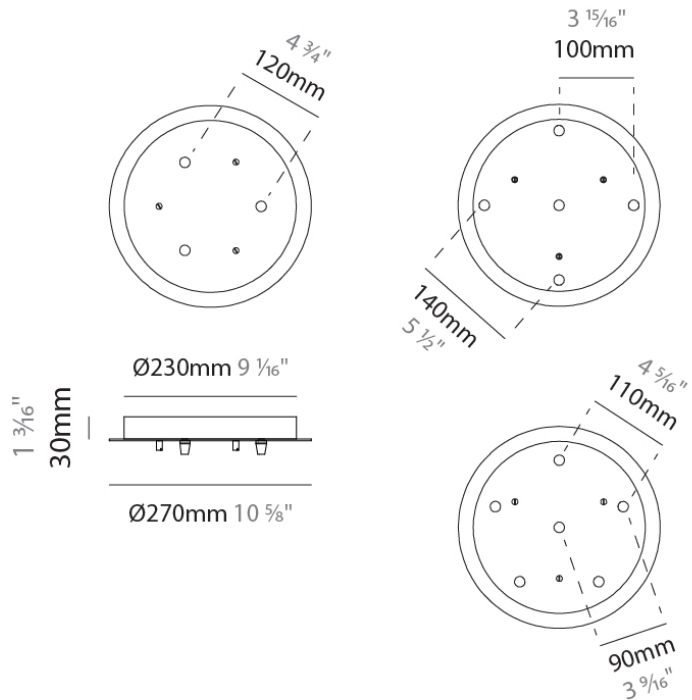

D14AERON-MOD-SYS COMPONENTS

PROJECT	
TYPE	
NOTES	
QUANTITY	
DATE	

D149014-

DESCRIPTION
Round Canopy - 270mm - for 3 - 5 - 6 lights

GENERAL
Partner: Cangini & Tucci
Division: Design

PHYSICAL
Shape: Round
Diameter (mm): 270
Diameter (in): 10 ⁵/₈
Height (mm): 30
Height (in): 1 ³/₁₆
Fixture Finish: CHR / BCR / MBK / MWH
Fixture Material: Metal

RATINGS AND CERTIFICATIONS
Certified By: Certified for North American Standards
IP rating: IP20