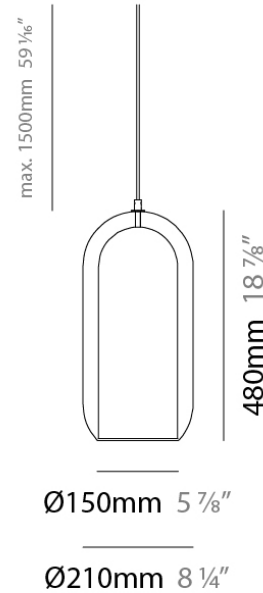

PROJECT
TYPE
NOTES
QUANTITY
DATE

D14AERON-MOD-SYS COMPONENTS SUSPENSION

D141209-

DESCRIPTION

Aeron - Suspension - 210mm / 8 1/4" - 1 x Max. W LED Retrofit - E26 - Without Canopy

GENERAL

Series: Aeron
Subseries: Aeron Modular System
Partner: Cangini & Tucci
Division: Design
Installation: Suspension
Product Type: Pendant
Mounting Location: Ceiling

PHYSICAL

Shape: Cylinder
Diameter (mm): 210
Diameter (in): 8 1/4
Height (mm): 480
Height (in): 18 7/8
Max. Overall Height (mm): 1980
Max. Overall Height (in): 77 15/16
Weight (kg): 2.800
Weight (lbs): 6.17
Fixture Finish: AMB / GRN / PNK / RUB / SKB / SMK / TOB / TRA / SWH
Holder Finish: CHR / SGD / SBK
Fixture Material: Glass / Metal
Primary Material: Glass - Borosilicate
Cable Details: 1500mm / 59 1/16" - Transparent

ELECTRICAL

Number of Lamps: 1
Lamp Type: LED Retrofit
Bulb Included: Bulb Not Included
Max. Wattage Per Lamp (W): 8
Lamp Base: E26
Input Voltage (V): 120
Upon Request: GU24 / 277Vac

RATINGS AND CERTIFICATIONS

Certified By: Certified for North American Standards
IP rating: IP20