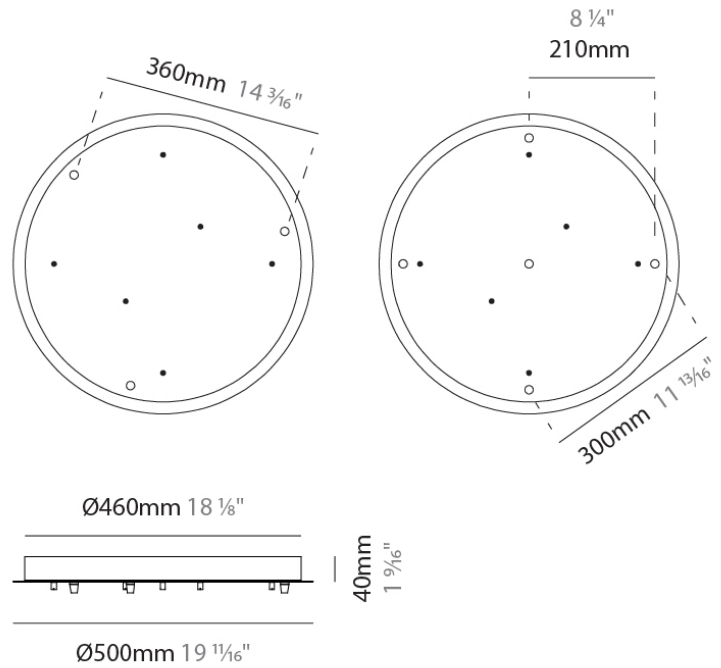

GENERAL
 Partner: Cangini & Tucci
 Division: Design

PHYSICAL
 Shape: Round
 Diameter (mm): 430
 Diameter (in): 16 ¹⁵/₁₆
 Height (mm): 40
 Height (in): 1 ⁹/₁₆
 Fixture Finish: CHR / BCR / MBK / MWH
 Fixture Material: Metal

GENERAL

Partner: Cangini & Tucci

Division: Design

PHYSICAL

Shape: Round

Diameter (mm): 500

Diameter (in): 19 ¹¹/₁₆"

Height (mm): 40

Height (in): 1 ⁹/₁₆"

Fixture Finish: CHR / BCR / MBK / MWH

Fixture Material: Metal

RATINGS AND CERTIFICATIONS

Certified By: Certified for North American Standards

IP rating: IP20

D14AERON-MOD-SYS COMPONENTS

PROJECT	
TYPE	
NOTES	
QUANTITY	
DATE	

D149017-

DESCRIPTION
 Square Canopy - 300mm - for 5 lights

GENERAL
 Partner: Cangini & Tucci
 Division: Design

PHYSICAL
 Shape: Square
 Length (mm): 300
 Length (in): 11 ¹³/₁₆"
 Width (mm): 300
 Width (in): 11 ¹³/₁₆"
 Height (mm): 30
 Height (in): 1 ³/₁₆"
 Fixture Finish: CHR / BCR / MBK / MWH
 Fixture Material: Metal