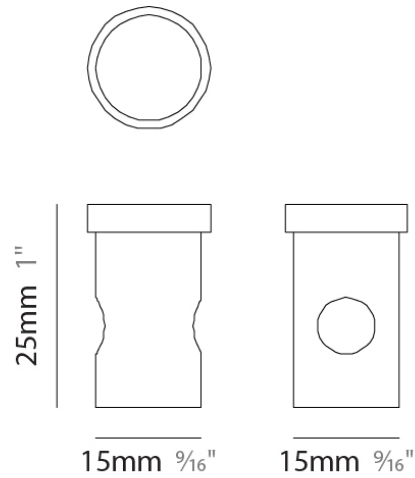

D14AERON-MOD-SYS COMPONENTS

PROJECT _____

TYPE _____

NOTES _____

QUANTITY _____

DATE _____

D149011-

DESCRIPTION

Flute - Cable Spacer

GENERAL

Series: Flute

Partner: Cangini & Tucci

Division: Design

PHYSICAL

Fixture Finish: CHR / BCR / MBK / MWH

Fixture Material: Metal

RATINGS AND CERTIFICATIONS

Certified By: Certified for North American Standards

IP rating: IP20

D