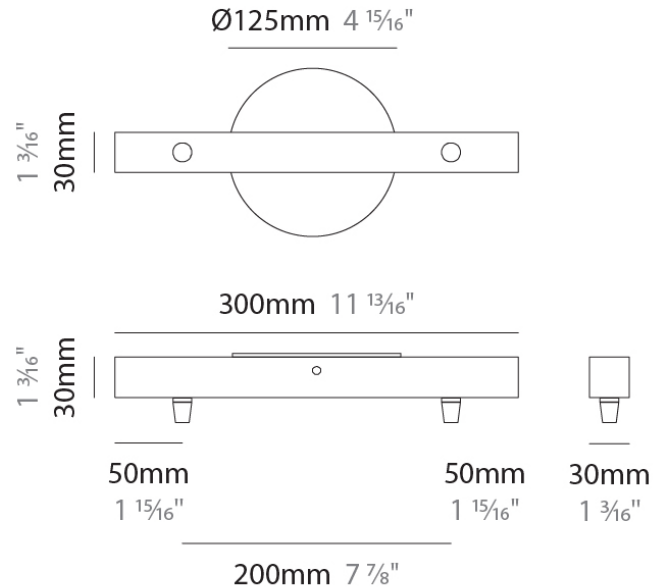

PROJECT	
TYPE	
NOTES	
QUANTITY	
DATE	

D14AERON-MOD-SYS COMPONENTS

D149019-

DESCRIPTION
Component - Slim Linear Canopy - 300mm - 2 lights

GENERAL
Brand: Cangini & Tucci
Division: Design

PHYSICAL
Shape: Rectangle
Length (mm): 300
Length (in): 11 ¹³/₁₆"
Width (mm): 30
Width (in): 1 ³/₁₆"
Height (mm): 30
Height (in): 1 ³/₁₆"
Fixture Finish: CHR / WHI / BLK / BST / SLF / GLF
Fixture Material: Metal

RATINGS AND CERTIFICATIONS
Certified By: Certified for North American Standards
IP rating: IP20