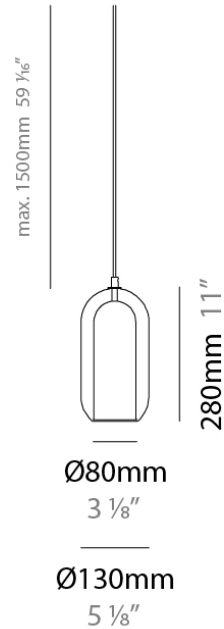

D14AERON-MOD-SYS COMPONENTS SUSPENSION

D141207-

DESCRIPTION

Aeron - Suspension - 130mm / 5 1/8" - 1 x Max. W LED Retrofit - E12 - without Canopy

GENERAL

Series: Aeron
Subseries: Aeron Modular System
Brand: Cangini & Tucci
Division: Design
Mounting Type: Suspension
Mounting Location: Ceiling
Subcategory: Ambient

PHYSICAL

Shape: Cylinder
Diameter (mm): 130
Diameter (in): 5 1/8
Height (mm): 280
Height (in): 11
Max. Overall Height (mm): 1780
Max. Overall Height (in): 70 1/16
Light Distribution: Omnidirectional
Weight (kg): 0.860
Weight (lbs): 1.90
Fixture Finish: AMB / GRN / PNK / RUB / SKB / SMK / TOB / TRA
Holder Finish: CHR / SGD / SBK
Fixture Material: Glass / Metal
Cable Details: Black Rubber Cable

ELECTRICAL

Number of Lamps: 1
Lamp Type: LED Retrofit
Bulb Included: Bulb Not Included
Max. Wattage Per Lamp (W): 4
Lamp Base: E12
Input Voltage (V): 120

RATINGS AND CERTIFICATIONS

Certified By: Certified for North American Standards
IP rating: IP20