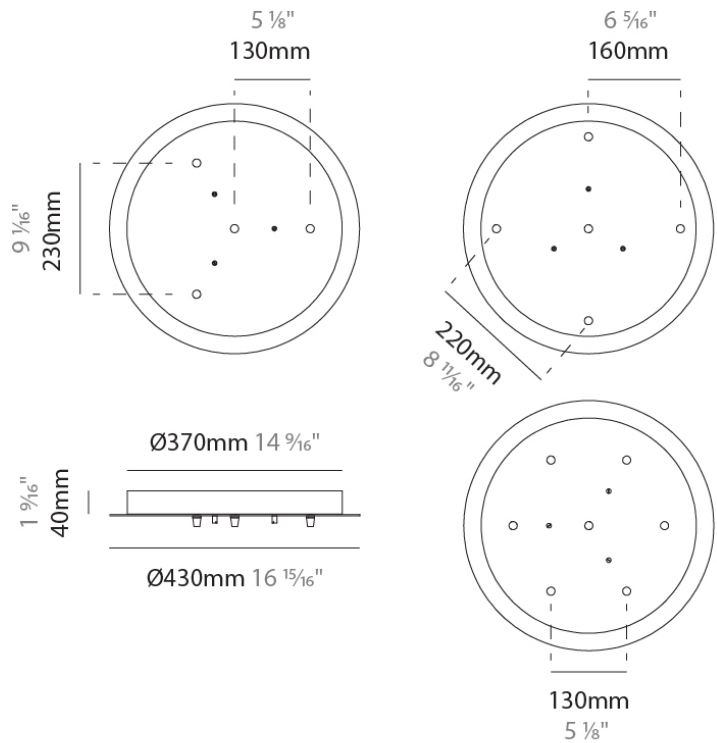

PROJECT	
TYPE	
NOTES	
QUANTITY	
DATE	

D14AERON-MOD-SYS COMPONENTS

D149015-

DESCRIPTION

Component - Round Canopy - 430mm - for 3 - 5 - 6 - 7 - 8 - 9 - 10 - 11 lights

GENERAL

Brand: Cangini & Tucci
Division: Design

PHYSICAL

Shape: Round
Diameter (mm): 430
Diameter (in): 16 ¹⁵/₁₆
Height (mm): 40
Height (in): 1 ⁹/₁₆
Fixture Finish: CHR / WHI / BLK / BST / SLF / GLF
Fixture Material: Metal

RATINGS AND CERTIFICATIONS

Certified By: Certified for North American Standards
IP rating: IP20