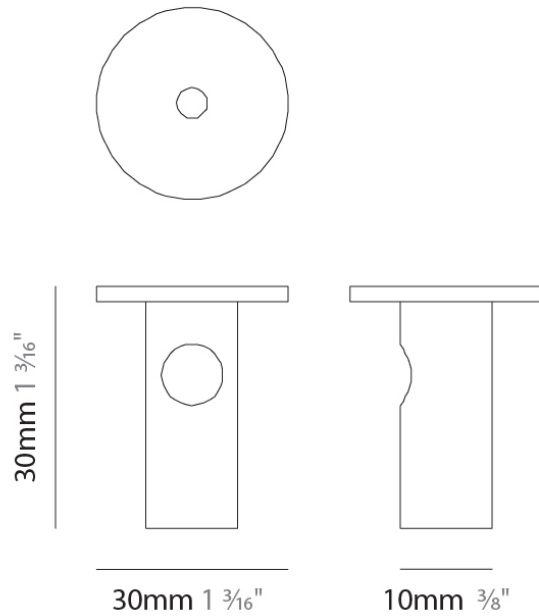

D14AERON-MOD-SYS COMPONENTS

PROJECT	
TYPE	
NOTES	
QUANTITY	
DATE	

D149013-

DESCRIPTION
Accessory - Ceiling Cable Spacer

GENERAL
Series: Flute
Partner: Cangini & Tucci
Division: Design

PHYSICAL
Fixture Finish: CHR / BCR / MBK / MWH
Fixture Material: Metal

RATINGS AND CERTIFICATIONS
Certified By: Certified for North American Standards
IP rating: IP20