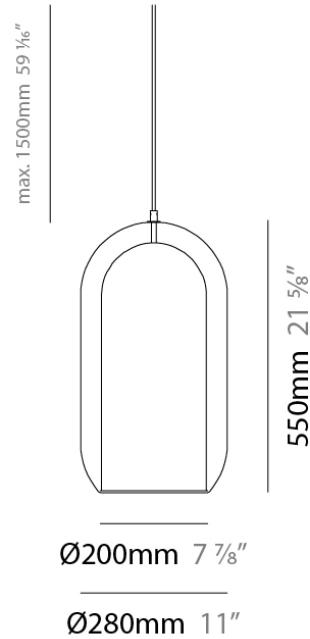

PROJECT	
TYPE	
NOTES	
QUANTITY	
DATE	

D14AERON-MOD-SYS COMPONENTS SUSPENSION

D141210-

DESCRIPTION

Aeron - Suspension - 280mm / 11" - 1 x Max. W LED Retrofit - E26
- Without Canopy

GENERAL

Series: Aeron
Subseries: Aeron Modular System
Brand: Cangini & Tucci
Division: Design
Mounting Type: Suspension
Mounting Location: Ceiling
Subcategory: Ambient

PHYSICAL

Shape: Cylinder
Diameter (mm): 280
Diameter (in): 11
Height (mm): 550
Height (in): 21 ⁵/₈
Max. Overall Height (mm): 2050
Max. Overall Height (in): 80 ¹¹/₁₆
Light Distribution: Omnidirectional
Weight (kg): 3.570
Weight (lbs): 7.87
Fixture Finish: AMB / GRN / PNK / RUB / SKB / SMK / TOB / TRA
Holder Finish: CHR / SGD / SBK
Fixture Material: Glass / Metal
Cable Details: 1,500mm / 59 1/16" - Black Rubber Cable

ELECTRICAL

Number of Lamps: 1
Lamp Type: LED Retrofit
Bulb Included: Bulb Not Included
Max. Wattage Per Lamp (W): 8
Lamp Base: E26
Input Voltage (V): 120
Upon Request: GU24 / 277Vac

RATINGS AND CERTIFICATIONS

Certified By: Certified for North American Standards
IP rating: IP20