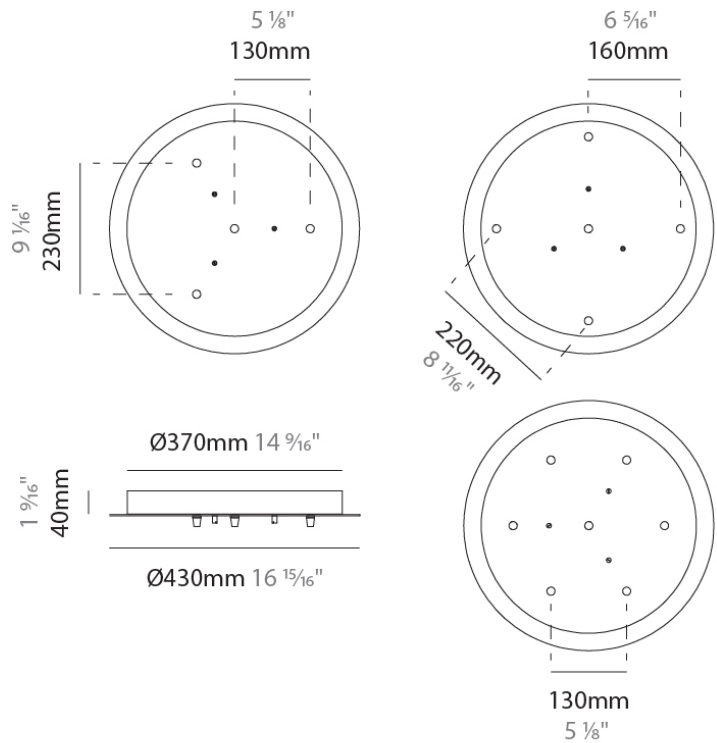

GENERAL

Partner: Cangini & Tucci

Division: Design

PHYSICAL

Shape: Round

Diameter (mm): 430

Diameter (in): 16 ¹⁵/₁₆

Height (mm): 40

Height (in): 1 ⁹/₁₆

Fixture Finish: CHR / BCR / MBK / MWH

Fixture Material: Metal

RATINGS AND CERTIFICATIONS

Certified By: Certified for North American Standards

IP rating: IP20

PROJECT	
TYPE	
NOTES	
QUANTITY	
DATE	

Shape: Round

Diameter (mm): 500

Diameter (in): 19 11/16"

Height (mm): 40

Height (in): 1 9/16"

Fixture Finish: CHR / BCR / MBK / MWH

Fixture Material: Metal

RATINGS AND CERTIFICATIONS

PHYSICAL
 Shape: Square
 Length (mm): 300
 Length (in): 11 ¹³/₁₆"
 Width (mm): 300
 Width (in): 11 ¹³/₁₆"
 Height (mm): 30
 Height (in): 1 ³/₁₆"
 Fixture Finish: CHR / BCR / MBK / MWH
 Fixture Material: Metal