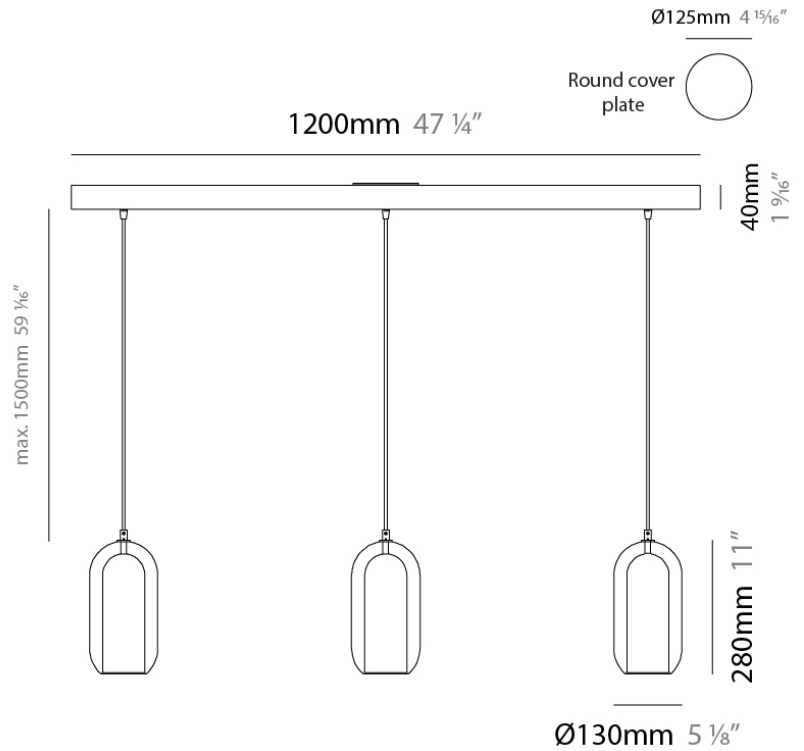

PROJECT	
TYPE	
NOTES	
QUANTITY	
DATE	

D14AERON-MOD-SYS COMPONENTS SUSPENSION

D141211-

GENERAL

Series: Aeron
Subseries: Aeron 3 Light Linear
Brand: Cangini & Tucci
Division: Design
Mounting Type: Suspension
Mounting Location: Ceiling
Subcategory: Ambient

PHYSICAL

Shape: Cylinder
Diameter (mm): 130
Diameter (in): 5 1/8
Length (mm): 1200
Length (in): 47 1/4
Height (mm): 130
Height (in): 5 1/8
Max. Overall Height (mm): 1630
Max. Overall Height (in): 63 3/16
Light Distribution: Omnidirectional
Weight (kg): 2.800
Weight (lbs): 6.18
Fixture Finish: AMB / GRN / PNK / RUB / SKB / SMK / TOB / TRA
Holder Finish: CHR / SGD / SBK
Fixture Material: Glass / Metal
Cable Details: 1,500mm / 59 1/16" - Black Rubber Cable

ELECTRICAL

Number of Lamps: 3
Lamp Type: LED Retrofit
Bulb Included: Bulb Not Included
Max. Wattage Per Lamp (W): 4
Lamp Base: E12
Input Voltage (V): 120

RATINGS AND CERTIFICATIONS

Certified By: Certified for North American Standards
IP rating: IP20