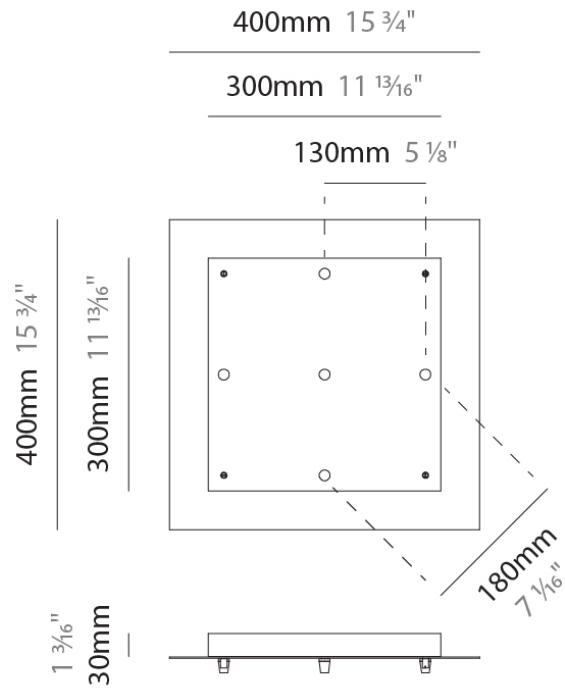

D14AERON-MOD-SYS COMPONENTS

PROJECT	
TYPE	
NOTES	
QUANTITY	
DATE	

D149018-

DESCRIPTION
Component - Square Canopy - 400mm - for 5 lights

GENERAL
Brand: Cangini & Tucci
Division: Design

PHYSICAL
Shape: Square
Length (mm): 400
Length (in): 15 3/4
Width (mm): 400
Width (in): 15 3/4
Height (mm): 30
Height (in): 1 3/16
Fixture Finish: CHR / WHI / BLK / BST / SLF / GLF
Fixture Material: Metal

RATINGS AND CERTIFICATIONS
Certified By: Certified for North American Standards
IP rating: IP20