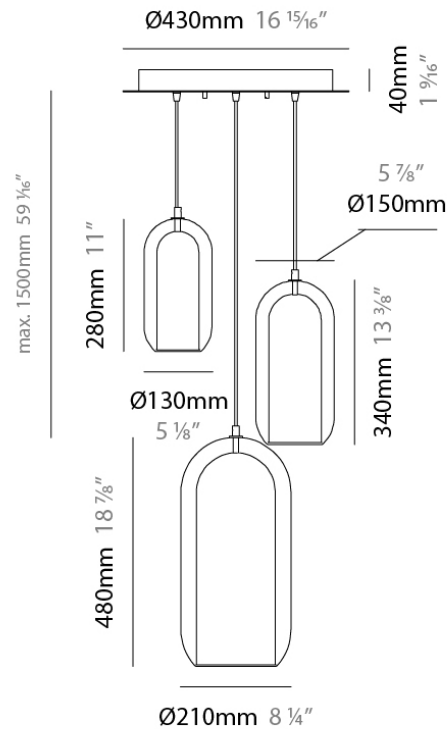

PROJECT	
TYPE	
NOTES	
QUANTITY	
DATE	

D14AERON-MOD-SYS COMPONENTS SUSPENSION

D141212-

GENERAL

Series: Aeron
Subseries: Aeron 3 Light Cluster
Brand: Cangini & Tucci
Division: Design
Mounting Type: Suspension
Mounting Location: Ceiling
Subcategory: Ambient

PHYSICAL

Shape: Cylinder
Diameter (mm): 540
Diameter (in): 21 1/4
Height (mm): 210
Height (in): 8 1/4
Max. Overall Height (mm): 1710
Max. Overall Height (in): 67 5/16
Light Distribution: Omnidirectional
Weight (kg): 6.830
Weight (lbs): 15.06
Fixture Finish: AMB / GRN / PNK / RUB / SKB / SMK / TOB / TRA
Holder Finish: CHR / SGD / SBK
Fixture Material: Glass / Metal
Cable Details: 1,500mm / 59 1/16" - Black Rubber Cable

ELECTRICAL

Number of Lamps: 2 + 1
Lamp Type: LED Retrofit
Bulb Included: Bulb Not Included
Max. Wattage Per Lamp (W): 8 + 4
Lamp Base: E26 + E12
Input Voltage (V): 120

RATINGS AND CERTIFICATIONS

Certified By: Certified for North American Standards
IP rating: IP20