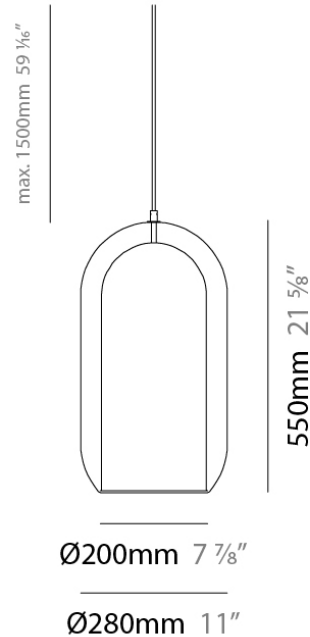

PROJECT	
TYPE	
NOTES	
QUANTITY	
DATE	

D14AERON-MOD-SYS COMPONENTS SUSPENSION

D141210-

DESCRIPTION

Aeron - Suspension - 280mm / 11" - 1 x Max. W LED Retrofit - E26
- Without Canopy

GENERAL

Series: Aeron
Subseries: Aeron Modular System
Partner: Cangini & Tucci
Division: Design
Installation: Suspension
Product Type: Pendant
Mounting Location: Ceiling

PHYSICAL

Shape: Cylinder
Diameter (mm): 280
Diameter (in): 11
Height (mm): 550
Height (in): 21 ⁵/₈
Max. Overall Height (mm): 2050
Max. Overall Height (in): 80 ¹¹/₁₆
Weight (kg): 3.570
Weight (lbs): 7.87
Fixture Finish: AMB / GRN / MBK / PNK / RUB / SKB / SMK / TOB / TRA / SWH
Holder Finish: CHR / SGD / SBK
Fixture Material: Glass / Metal
Primary Material: Glass - Borosilicate
Cable Details: 1500mm / 59 1/16" - Transparent

ELECTRICAL

Number of Lamps: 1
Lamp Type: LED Retrofit
Bulb Included: Bulb Not Included
Max. Wattage Per Lamp (W): 8
Lamp Base: E26
Input Voltage (V): 120
Upon Request: GU24 / 277Vac

RATINGS AND CERTIFICATIONS

Certified By: Certified for North American Standards
IP rating: IP20