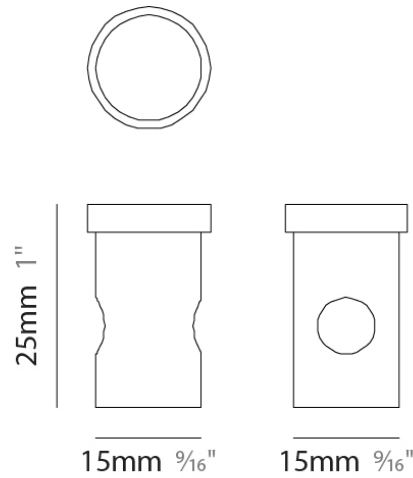

D14AERON-MOD-SYS COMPONENTS

PROJECT	
TYPE	
NOTES	
QUANTITY	
DATE	

D149011-

DESCRIPTION
Flute - Cable Spacer

GENERAL
Series: Flute
Brand: Cangini & Tucci
Division: Design

PHYSICAL
Fixture Finish: CHR / WHI / BLK / BST / SLF / GLF
Fixture Material: Metal

RATINGS AND CERTIFICATIONS
Certified By: Certified for North American Standards
IP rating: IP20