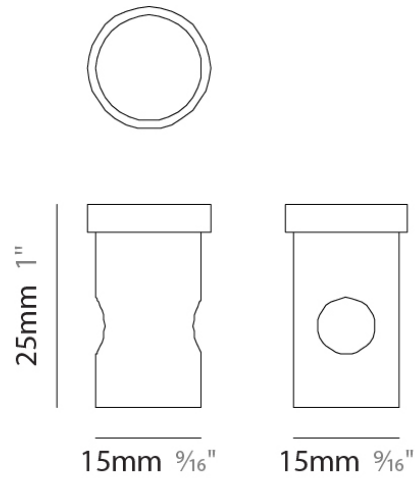

D14AERON-MOD-SYS COMPONENTS

PROJECT	
TYPE	
NOTES	
QUANTITY	
DATE	

D149011-

DESCRIPTION
Flute - Cable Spacer

GENERAL
Series: Flute
Partner: Cangini & Tucci
Division: Design

PHYSICAL
Fixture Finish: CHR / BCR / MBK / MWH
Fixture Material: Metal

RATINGS AND CERTIFICATIONS
Certified By: Certified for North American Standards
IP rating: IP20