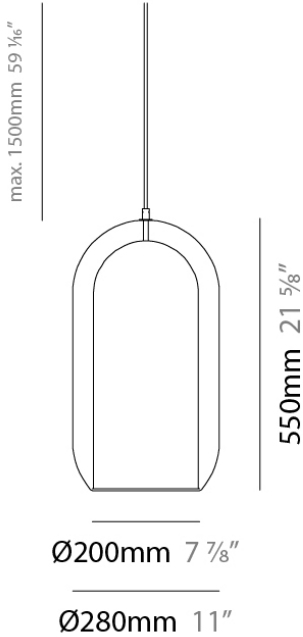

PROJECT	
TYPE	
NOTES	
QUANTITY	
DATE	

D14AERON-MOD-SYS COMPONENTS SUSPENSION

D141210-

DESCRIPTION
Aeron - Suspension - 280mm / 11" - 1 x Max. W LED Retrofit - E26
- Without Canopy

GENERAL
Series: Aeron
Subseries: Aeron Modular System
Partner: Cangini & Tucci
Division: Design
Installation: Suspension
Product Type: Pendant
Mounting Location: Ceiling

PHYSICAL
Shape: Cylinder
Diameter (mm): 280
Diameter (in): 11
Height (mm): 550
Height (in): 21 5/8
Max. Overall Height (mm): 2050
Max. Overall Height (in): 80 11/16
Weight (kg): 3.570
Weight (lbs): 7.87
Fixture Finish: AMB / GRN / MBK / PNK / RUB / SKB / SMK / TOB / TRA / SWH
Holder Finish: CHR / SGD / SBK
Fixture Material: Glass / Metal
Primary Material: Glass - Borosilicate
Cable Details: 1500mm / 59 1/16" - Transparent

ELECTRICAL
Number of Lamps: 1
Lamp Type: LED Retrofit
Bulb Included: Bulb Not Included
Max. Wattage Per Lamp (W): 8
Lamp Base: E26
Input Voltage (V): 120
Upon Request: GU24 / 277Vac

RATINGS AND CERTIFICATIONS
Certified By: Certified for North American Standards
IP rating: IP20