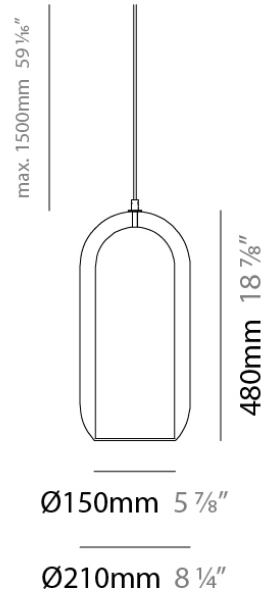

PROJECT	
TYPE	
NOTES	
QUANTITY	
DATE	

D14AERON-MOD-SYS COMPONENTS SUSPENSION

D141209-

DESCRIPTION

Aeron - Suspension - 210mm / 8 1/4" - 1 x Max. W LED Retrofit - E26 - With Canopy

GENERAL

Series: Aeron
Subseries: Aeron Modular System
Brand: Cangini & Tucci
Division: Design
Mounting Type: Suspension
Mounting Location: Ceiling
Subcategory: Ambient

PHYSICAL

Shape: Cylinder
Diameter (mm): 210
Diameter (in): 8 1/4
Height (mm): 480
Height (in): 18 7/8
Max. Overall Height (mm): 1980
Max. Overall Height (in): 77 15/16
Light Distribution: Omnidirectional
Weight (kg): 2.800
Weight (lbs): 6.17
Fixture Finish: AMB / GRN / PNK / RUB / SKB / SMK / TOB / TRA
Holder Finish: CHR / SGD / SBK
Fixture Material: Glass / Metal
Cable Details: 1,500mm / 59 1/16" - Black Rubber Cable

ELECTRICAL

Number of Lamps: 1
Lamp Type: LED Retrofit
Bulb Included: Bulb Not Included
Max. Wattage Per Lamp (W): 8
Lamp Base: E26
Input Voltage (V): 120
Upon Request: GU24 / 277Vac

RATINGS AND CERTIFICATIONS

Certified By: Certified for North American Standards
IP rating: IP20