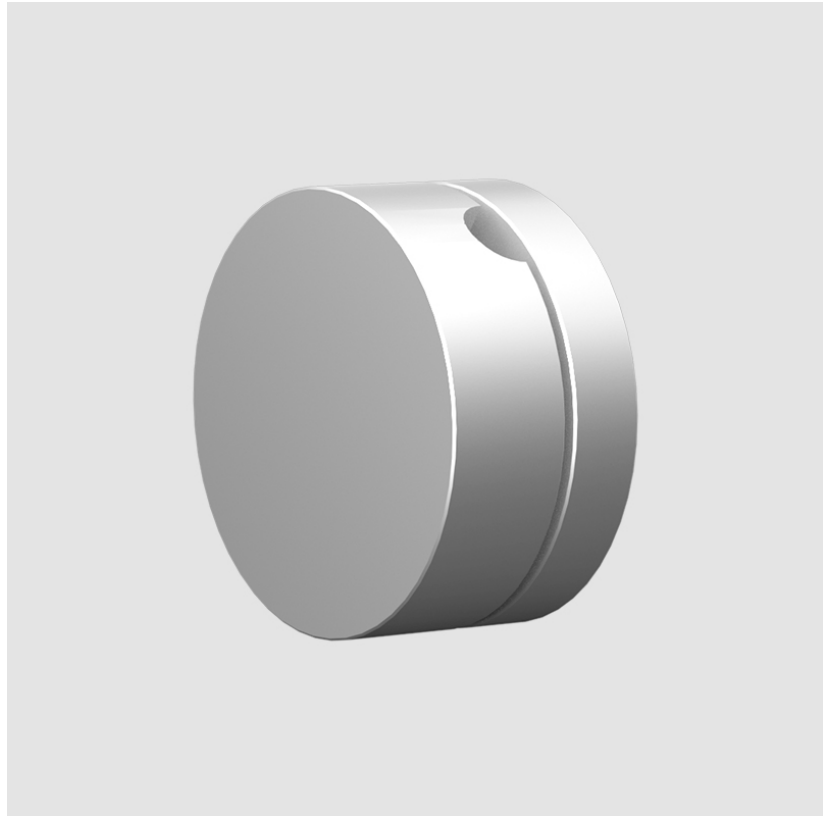

D14AERON-MOD-SYS COMPONENTS

PROJECT	_____
TYPE	_____
NOTES	_____
QUANTITY	_____
DATE	_____

D149012-

DESCRIPTION
Accessory - Wall Stud Cable Spacer

GENERAL
Series: Flute
Brand: Cangini & Tucci
Division: Design

PHYSICAL
Fixture Finish: CHR / WHI / BLK / BST / SLF / GLF
Fixture Material: Metal

RATINGS AND CERTIFICATIONS
Certified By: Certified for North American Standards
IP rating: IP20

20mm $\frac{13}{16}$ "

10mm $\frac{3}{8}$ "

20mm $\frac{13}{16}$ "