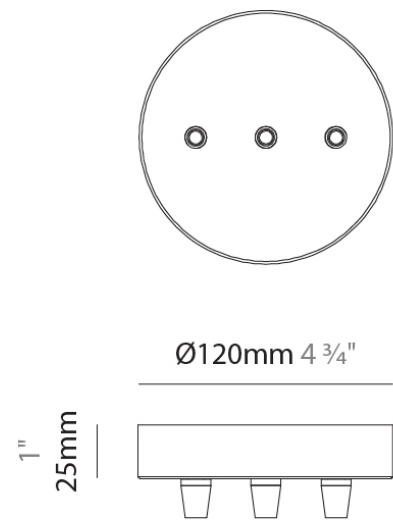

D14AERON-MOD-SYS COMPONENTS

PROJECT	_____
TYPE	_____
NOTES	_____
QUANTITY	_____
DATE	_____

D149006-

DESCRIPTION
Round Canopy - 95mm - 3 Holes

GENERAL
Partner: Cangini & Tucci
Division: Design

PHYSICAL
Shape: Round
Diameter (mm): 120
Diameter (in): 4 ¾
Height (mm): 25
Height (in): 1
Fixture Finish: CHR / BCR / MBK / MWH
Fixture Material: Metal

RATINGS AND CERTIFICATIONS
Certified By: Certified for North American Standards
IP rating: IP20