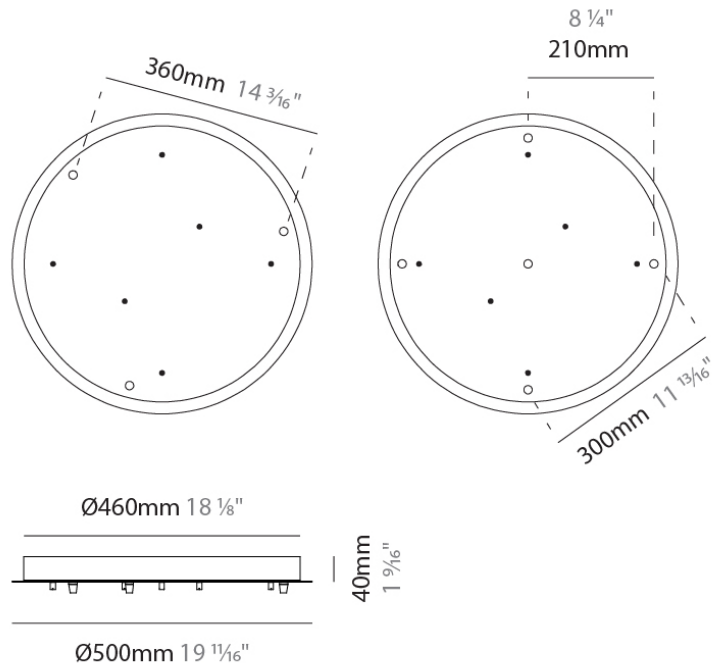

PROJECT	
TYPE	
NOTES	
QUANTITY	
DATE	

D14AERON-MOD-SYS COMPONENTS

D149016-

DESCRIPTION

Round Canopy - 500mm - for 3 - 4 - 5 lights

GENERAL

Partner: Cangini & Tucci

Division: Design

PHYSICAL

Shape: Round

Diameter (mm): 500

Diameter (in): 19 11/16"

Height (mm): 40

Height (in): 1 9/16"

Fixture Finish: CHR / BCR / MBK / MWH

Fixture Material: Metal

RATINGS AND CERTIFICATIONS

Certified By: Certified for North American Standards

IP rating: IP20