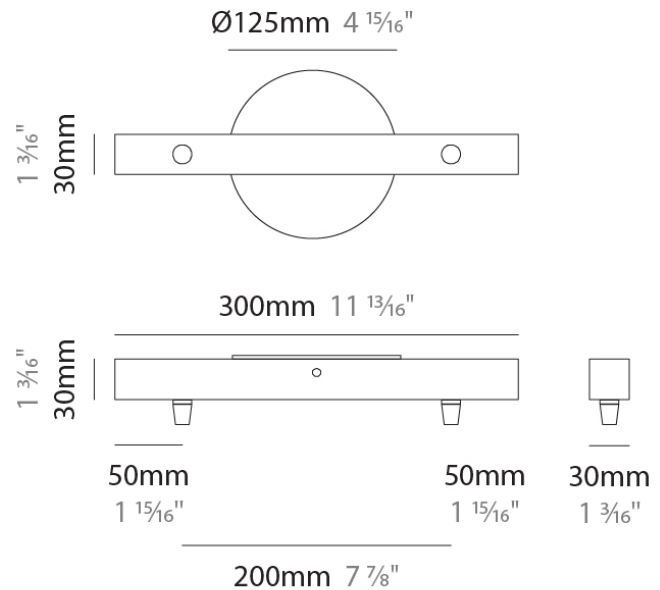

D14AERON-MOD-SYS COMPONENTS

D149019-

DESCRIPTION
Slim Linear Canopy - 300mm - 2 lights

GENERAL
Partner: Cangini & Tucci
Division: Design

PHYSICAL
Shape: Rectangle
Length (mm): 300
Length (in): 11 ¹³/₁₆"
Width (mm): 30
Width (in): 1 ³/₁₆"
Height (mm): 30
Height (in): 1 ³/₁₆"
Fixture Finish: CHR / BCR / MBK / MWH
Fixture Material: Metal

RATINGS AND CERTIFICATIONS
Certified By: Certified for North American Standards
IP rating: IP20