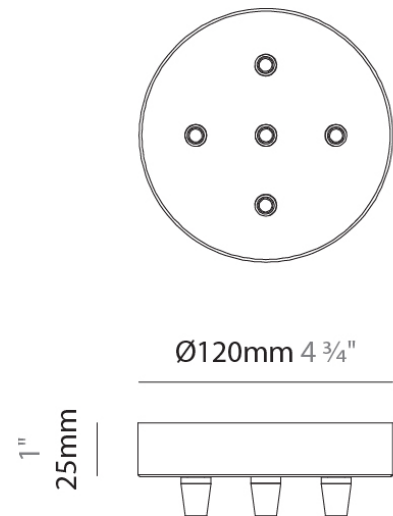

D14AERON-MOD-SYS COMPONENTS

D149007-

DESCRIPTION
Round Canopy - 120mm - 5 Holes

GENERAL
Partner: Cangini & Tucci
Division: Design

PHYSICAL
Shape: Round
Diameter (mm): 120
Diameter (in): 4 ¾
Height (mm): 25
Height (in): 1
Fixture Finish: CHR / BCR / MBK / MWH
Fixture Material: Metal

RATINGS AND CERTIFICATIONS
Certified By: Certified for North American Standards
IP rating: IP20