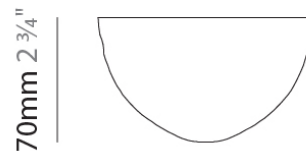

Ø120mm 4 3/4"