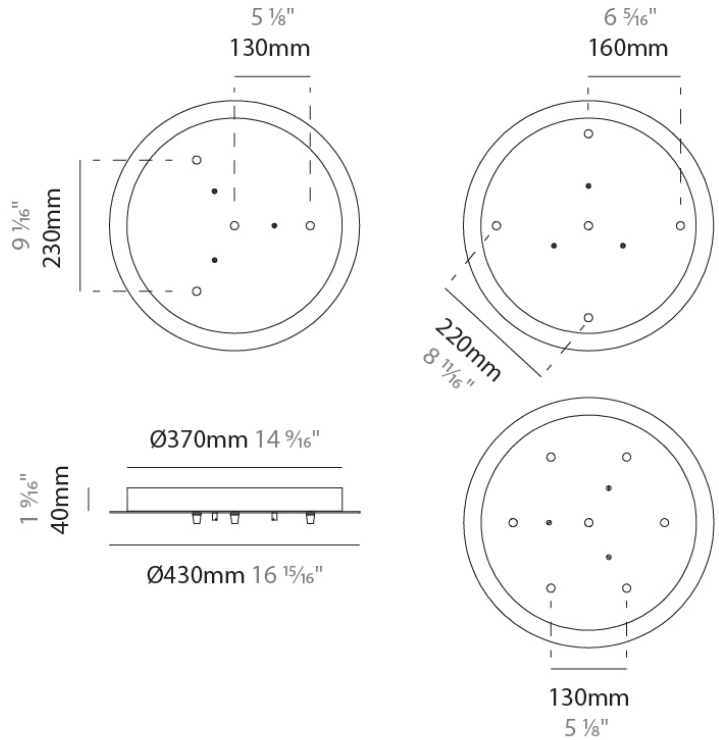

PROJECT	
TYPE	
NOTES	
QUANTITY	
DATE	

D14AERON-MOD-SYS COMPONENTS

D149015-

DESCRIPTION
Round Canopy - 430mm - for 3 - 5 - 6 - 7 - 8 - 9 - 10 -11 lights

GENERAL
Partner: Cangini & Tucci
Division: Design

PHYSICAL
Shape: Round
Diameter (mm): 430
Diameter (in): 16 ¹⁵/₁₆
Height (mm): 40
Height (in): 1 ⁹/₁₆
Fixture Finish: CHR / BCR / MBK / MWH
Fixture Material: Metal

RATINGS AND CERTIFICATIONS
Certified By: Certified for North American Standards
IP rating: IP20