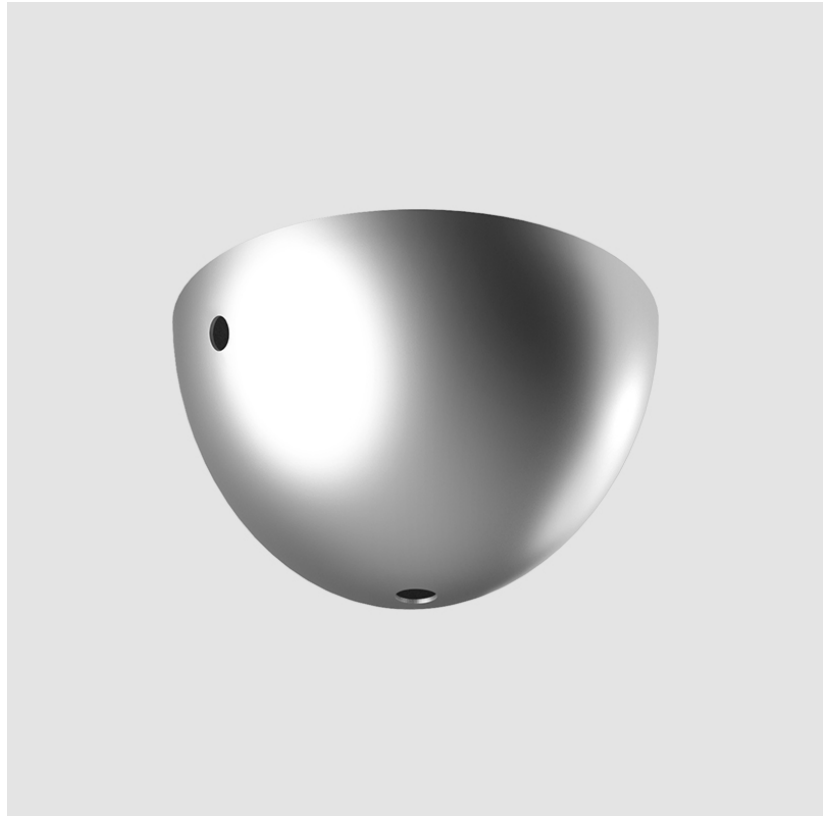

D14CLOS-MOD-SYS COMPONENTS SUSPENSION

D141306-

DESCRIPTION

Clos Module Suspension, 180mm/7 1/16" x 280mm/11", 1 x E12 Retrofit LED, Max 9W, without Canopy

GENERAL

Series: Clos _____
 Subseries: Clos Modular System _____
 Partner: Cangini & Tucci _____
 Division: Design _____
 Installation: Suspension _____
 Product Type: Pendant _____
 Mounting Location: Ceiling _____

PHYSICAL

Shape: Round
Diameter (mm): 120
Diameter (in): 4 3/4
Height (mm): 70
Height (in): 2 3/4
Fixture Finish: CHR / BCR / MBK / MWH
Fixture Material: Metal

RATINGS AND CERTIFICATIONS

Certified By: Certified for North American Standards
IP rating: IP20