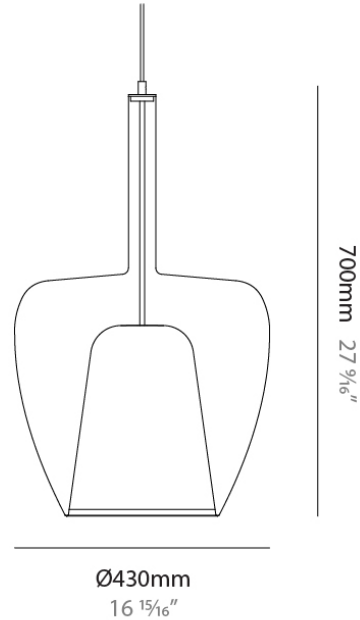

D14CLOS-MOD-SYS COMPONENTS SUSPENSION

D141309-

DESCRIPTION

Clos Module Suspension, 430mm/16 15/16" x 700mm/27 9/16",
1 x E26 Retrofit LED, Max 14.5W, without Canopy

GENERAL

Series: Clos
Subseries: Clos Modular System
Partner: Cangini & Tucci
Division: Design
Installation: Suspension
Product Type: Pendant
Mounting Location: Ceiling

PHYSICAL

Shape: Round
Diameter (mm): 430
Diameter (in): 16 15/16
Height (mm): 700
Height (in): 27 9/16
Max. Overall Height (mm): 2200
Max. Overall Height (in): 8 5/8
Weight (kg): 4.8
Weight (lbs): 10.58
Fixture Finish: AMB / BLK / BRZ / GLD / GRN / PNK / RGD / RUB / SKB / SMK / STE / TOB / TRA
Holder Finish: BCN / CHR / FGD
Fixture Material: Glass / Metal
Primary Material: Glass - Borosilicate
Cable Details: 1500mm/59 1/16" cable

ELECTRICAL

Number of Lamps: 1
Lamp Type: LED Retrofit
Input Wattage (W): 105
Bulb Included: Bulb Not Included
Lamp Base: E26
Input Voltage (V): 120

RATINGS AND CERTIFICATIONS

Certified By: Certified for North American Standards
IP rating: IP20