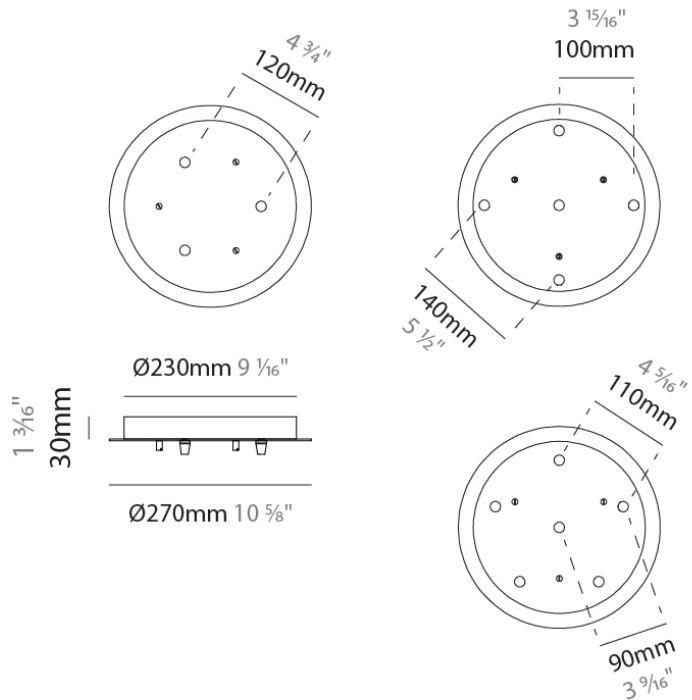

D14CLOS-MOD-SYS COMPONENTS

D149014-

DESCRIPTION

Round Canopy - 270mm - for 3 - 5 - 6 lights

GENERAL

Partner: Cangini & Tucci

Division: Design

PHYSICAL

Shape: Round

Diameter (mm): 270

Diameter (in): 10 ⁵/₈"

Height (mm): 30

Height (in): 1 ³/₁₆"

Fixture Finish: CHR / BCR / MBK / MWH

Fixture Material: Metal

RATINGS AND CERTIFICATIONS

Certified By: Certified for North American Standards

IP rating: IP20