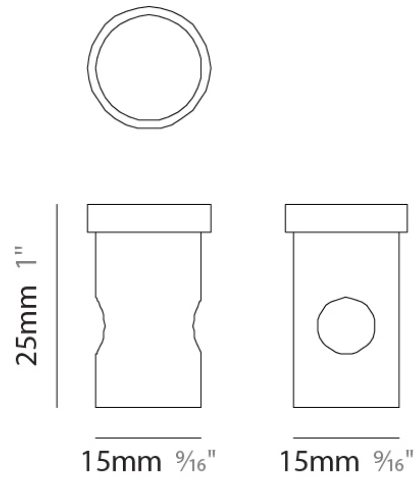

PROJECT	
TYPE	
NOTES	
QUANTITY	
DATE	

D14CLOS-MOD-SYS COMPONENTS

D149011-

DESCRIPTION

Flute - Cable Spacer

GENERAL

Series: Flute

Partner: Cangini & Tucci

Division: Design

PHYSICAL

Fixture Finish: CHR / BCR / MBK / MWH

Fixture Material: Metal

RATINGS AND CERTIFICATIONS

Certified By: Certified for North American Standards

IP rating: IP20