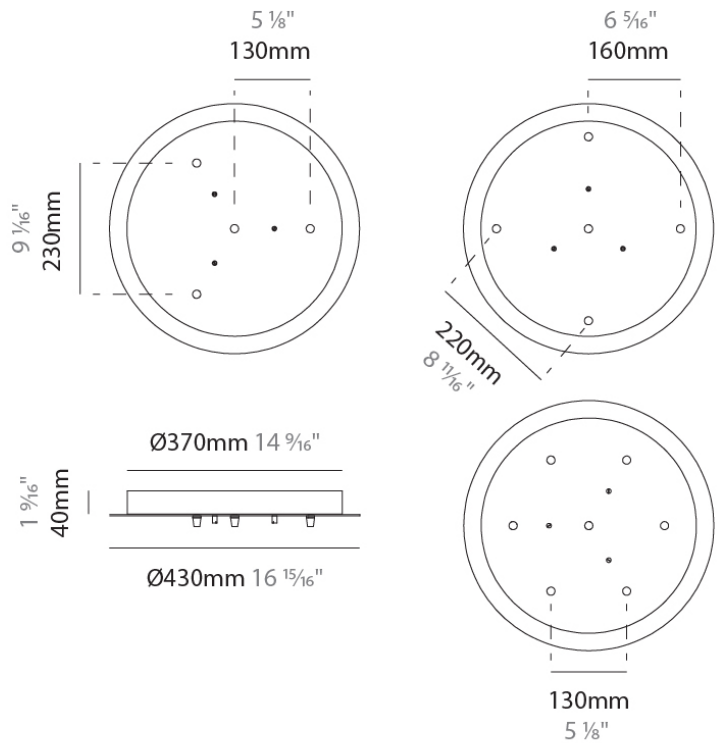

PROJECT	
TYPE	
NOTES	
QUANTITY	
DATE	

D14CLOS-MOD-SYS COMPONENTS

D149015-

DESCRIPTION
Round Canopy - 430mm - for 3 - 5 - 6 - 7 - 8 - 9 - 10 -11 lights

GENERAL
Partner: Cangini & Tucci
Division: Design

PHYSICAL
Shape: Round
Diameter (mm): 430
Diameter (in): 16 ¹⁵/₁₆
Height (mm): 40
Height (in): 1 ⁹/₁₆
Fixture Finish: CHR / BCR / MBK / MWH
Fixture Material: Metal

RATINGS AND CERTIFICATIONS
Certified By: Certified for North American Standards
IP rating: IP20