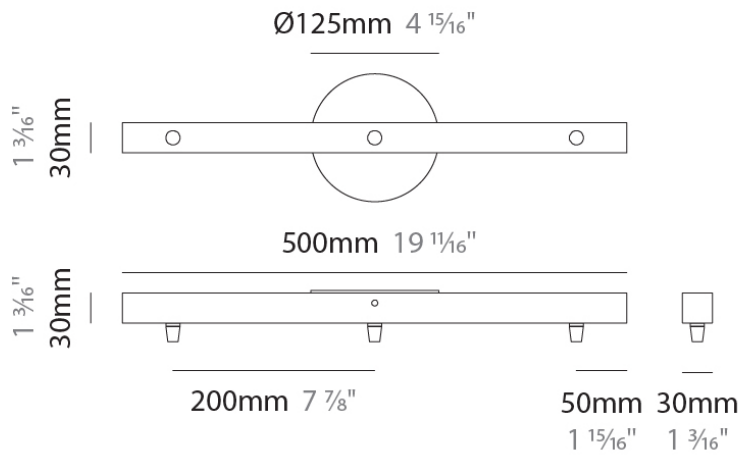

PROJECT	
TYPE	
NOTES	
QUANTITY	
DATE	

D14CLOS-MOD-SYS COMPONENTS

D149020-

DESCRIPTION
Slim Linear Canopy - 500mm - 3 lights

GENERAL
Partner: Cangini & Tucci
Division: Design

PHYSICAL
Shape: Rectangle
Length (mm): 500
Length (in): 19 11/16
Width (mm): 30
Width (in): 1 3/16
Height (mm): 30
Height (in): 1 3/16
Fixture Finish: CHR / BCR / MBK / MWH
Fixture Material: Metal

RATINGS AND CERTIFICATIONS
Certified By: Certified for North American Standards
IP rating: IP20