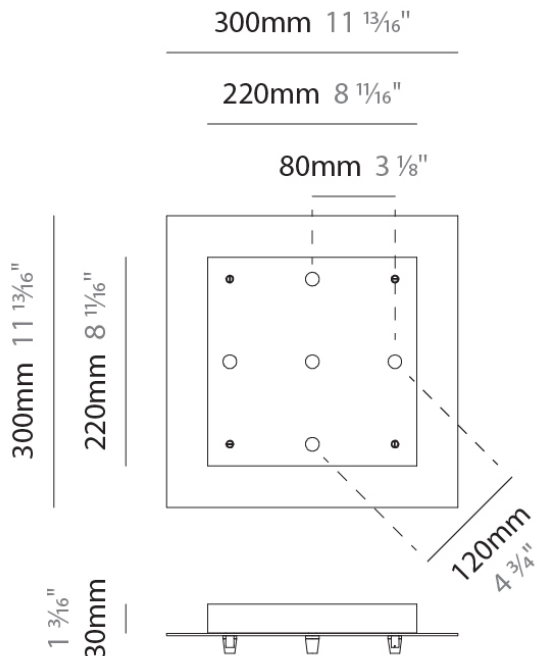

Shape: Round

Diameter (mm): 120

Diameter (in): 4 ³/₄

Height (mm): 30

Height (in): 1 ³/₁₆

Fixture Finish: CHR / BCR / MBK / MWH

Fixture Material: Metal

RATINGS AND CERTIFICATIONS

Division: Design

PHYSICAL

Shape: Round

Diameter (mm): 270

Diameter (in): 10 ⁵/₈"

Height (mm): 30

Height (in): 1 ³/₁₆"

Fixture Finish: CHR / BCR / MBK / MWH

GENERAL
 Partner: Cangini & Tucci
 Division: Design

PHYSICAL
 Shape: Round
 Diameter (mm): 500
 Diameter (in): 19 11/16"
 Height (mm): 40
 Height (in): 1 9/16"
 Fixture Finish: CHR / BCR / MBK / MWH
 Fixture Material: Metal

Width (in): 11 ¹³/₁₆"

Height (mm): 30

Height (in): 1 ³/₁₆"

Fixture Finish: CHR / BCR / MBK / MWH

Fixture Material: Metal

RATINGS AND CERTIFICATIONS

Certified By: Certified for North American Standards

IP rating: IP20