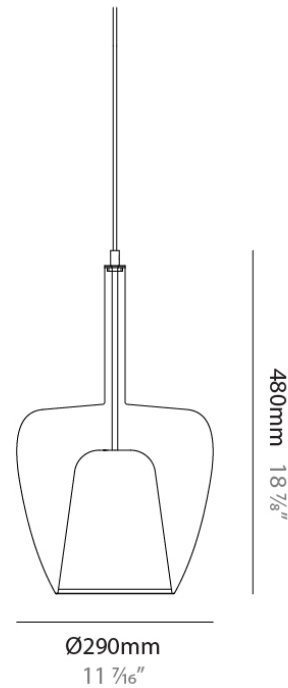

D14CLOS-MOD-SYS COMPONENTS SUSPENSION

D141308-

DESCRIPTION

Clos Module Suspension, 290mm/11 7/16" x 480mm/18 7/8", 1 x E26 Retrofit LED, Max 14.5W, without Canopy

GENERAL

Series: Clos
Subseries: Clos Modular System
Partner: Cangini & Tucci
Division: Design
Installation: Suspension
Product Type: Pendant
Mounting Location: Ceiling

PHYSICAL

Shape: Round
Diameter (mm): 290
Diameter (in): 11 7/16
Height (mm): 480
Height (in): 18 7/8
Max. Overall Height (mm): 1980
Max. Overall Height (in): 77 15/16
Weight (kg): 1.94
Weight (lbs): 4.28
Fixture Finish: AMB / BLK / BRZ / GLD / GRN / PNK / RGD / RUB / SKB / SMK / STE / TOB / TRA
Holder Finish: BCN / CHR / FGD
Fixture Material: Glass / Metal
Primary Material: Glass - Borosilicate
Cable Details: 1500mm/59 1/16" cable

ELECTRICAL

Number of Lamps: 1
Lamp Type: LED Retrofit
Input Wattage (W): 105
Bulb Included: Bulb Not Included
Lamp Base: E26
Input Voltage (V): 120

RATINGS AND CERTIFICATIONS

Certified By: Certified for North American Standards
IP rating: IP20