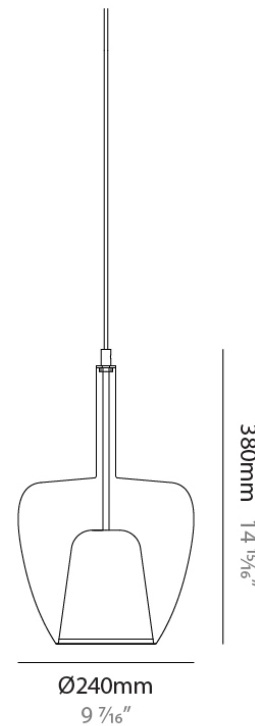

D14CLOS-MOD-SYS COMPONENTS SUSPENSION

D141307-

DESCRIPTION

Clos Module Suspension, 240mm/9 7/16" x 380mm/14 15/16", 1 x E26 Retrofit LED, Max 14.5W, without Canopy

GENERAL

Series: Clos
Subseries: Clos Modular System
Partner: Cangini & Tucci
Division: Design
Installation: Suspension
Product Type: Pendant
Mounting Location: Ceiling

PHYSICAL

Shape: Round
Diameter (mm): 240
Diameter (in): 9 7/16
Height (mm): 380
Height (in): 14 15/16
Max. Overall Height (mm): 1880
Max. Overall Height (in): 74
Weight (kg): 1.32
Weight (lbs): 2.911
Fixture Finish: AMB / BLK / BRZ / GLD / GRN / PNK / RGD / RUB / SKB / SMK / STE / TOB / TRA
Holder Finish: BCN / CHR / FGD
Fixture Material: Glass / Metal
Primary Material: Glass - Borosilicate
Cable Details: 1500mm/59 1/16" cable

ELECTRICAL

Number of Lamps: 1
Lamp Type: LED Retrofit
Input Wattage (W): 105
Bulb Included: Bulb Not Included
Lamp Base: E26
Input Voltage (V): 120

RATINGS AND CERTIFICATIONS

Certified By: Certified for North American Standards
IP rating: IP20