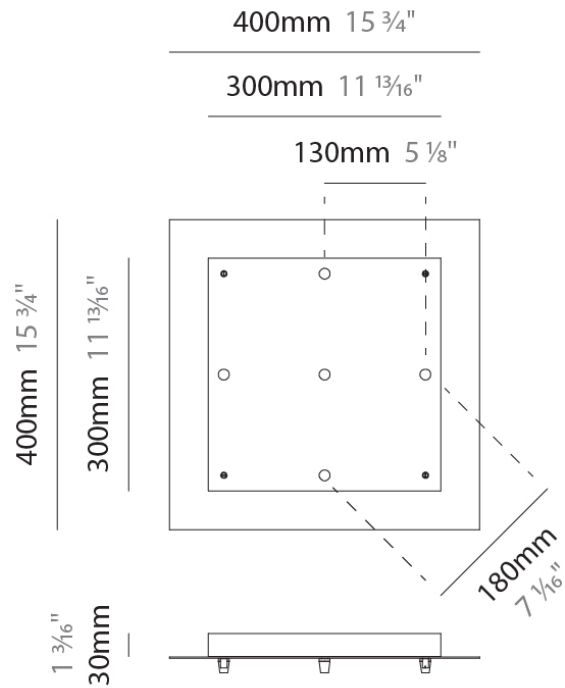

D14CLOS-MOD-SYS COMPONENTS

PROJECT	
TYPE	
NOTES	
QUANTITY	
DATE	

D149018-

DESCRIPTION
Square Canopy - 400mm - for 5 lights

GENERAL
Partner: Cangini & Tucci
Division: Design

PHYSICAL
Shape: Square
Length (mm): 400
Length (in): 15 3/4
Width (mm): 400
Width (in): 15 3/4
Height (mm): 30
Height (in): 1 3/16
Fixture Finish: CHR / BCR / MBK / MWH
Fixture Material: Metal

RATINGS AND CERTIFICATIONS
Certified By: Certified for North American Standards
IP rating: IP20