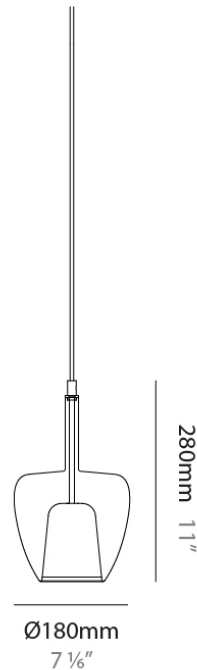

D14CLOS-MOD-SYS COMPONENTS SUSPENSION

D141306-

DESCRIPTION

Clos Module Suspension, 180mm/7 1/16" x 280mm/11", 1 x E12 Retrofit LED, Max 9W, without Canopy

GENERAL

Series: Clos _____
Subseries: Clos Modular System _____
Partner: Cangini & Tucci _____
Division: Design _____
Installation: Suspension _____
Product Type: Pendant _____
Mounting Location: Ceiling _____

PHYSICAL

Shape: Round _____
Diameter (mm): 180 _____
Diameter (in): 7 1/16 _____
Height (mm): 280 _____
Height (in): 11 _____
Max. Overall Height (mm): 1780 _____
Max. Overall Height (in): 70 1/16 _____
Weight (kg): 0.84 _____
Weight (lbs): 1.85 _____
Fixture Finish: AMB / BLK / BRZ / GLD / GRN / PNK / RGD / RUB / SKB / SMK / STE / TOB / TRA _____
Holder Finish: BCN / CHR / FGD _____
Fixture Material: Glass / Metal _____
Primary Material: Glass - Borosilicate _____
Cable Details: 1500mm/59 1/16" cable _____

ELECTRICAL

Number of Lamps: 1 _____
Lamp Type: LED Retrofit _____
Input Wattage (W): 60 _____
Bulb Included: Bulb Not Included _____
Lamp Base: E12 _____
Input Voltage (V): 120 _____

RATINGS AND CERTIFICATIONS

Certified By: Certified for North American Standards _____
IP rating: IP20 _____