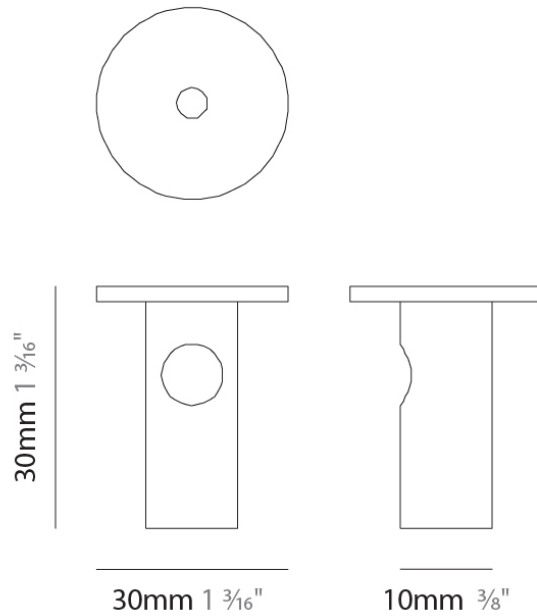

PROJECT	
TYPE	
NOTES	
QUANTITY	
DATE	

D14CLOS-MOD-SYS COMPONENTS

D149013-

DESCRIPTION

Accessory - Ceiling Cable Spacer

GENERAL

Series: Flute

Partner: Cangini & Tucci

Division: Design

PHYSICAL

Fixture Finish: CHR / BCR / MBK / MWH

Fixture Material: Metal

RATINGS AND CERTIFICATIONS

Certified By: Certified for North American Standards

IP rating: IP20