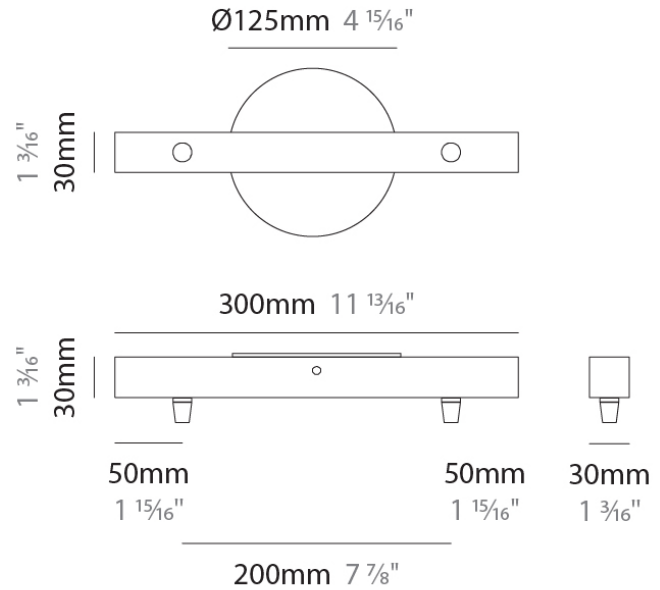

D14CLOS-MOD-SYS COMPONENTS

PROJECT	
TYPE	
NOTES	
QUANTITY	
DATE	

D149019-

DESCRIPTION
Slim Linear Canopy - 300mm - 2 lights

GENERAL
Partner: Cangini & Tucci
Division: Design

PHYSICAL
Shape: Rectangle
Length (mm): 300
Length (in): 11 ¹³/₁₆"
Width (mm): 30
Width (in): 1 ³/₁₆"
Height (mm): 30
Height (in): 1 ³/₁₆"
Fixture Finish: CHR / BCR / MBK / MWH
Fixture Material: Metal

RATINGS AND CERTIFICATIONS
Certified By: Certified for North American Standards
IP rating: IP20