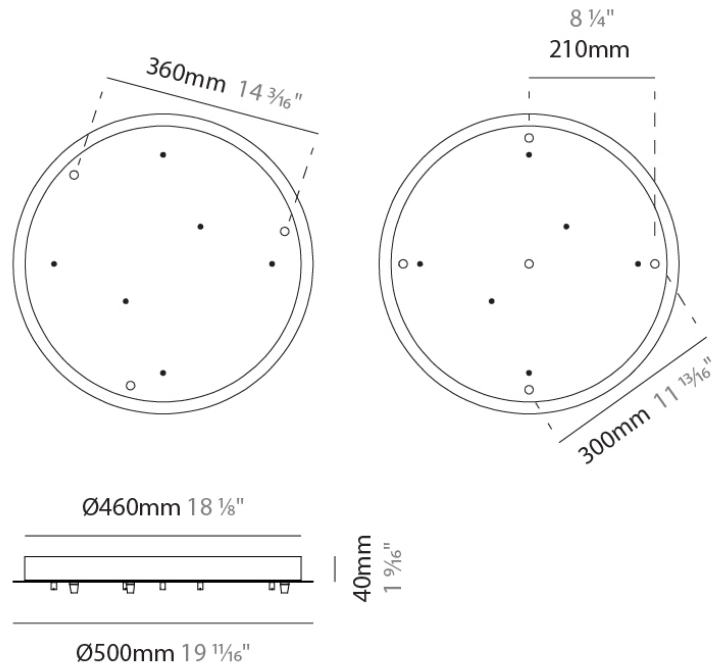

PROJECT	
TYPE	
NOTES	
QUANTITY	
DATE	

D14CLOS-MOD-SYS COMPONENTS

D149016-

DESCRIPTION
Round Canopy - 500mm - for 3 - 4 - 5 lights

GENERAL
Partner: Cangini & Tucci
Division: Design

PHYSICAL
Shape: Round
Diameter (mm): 500
Diameter (in): 19 11/16"
Height (mm): 40
Height (in): 1 9/16"
Fixture Finish: CHR / BCR / MBK / MWH
Fixture Material: Metal

RATINGS AND CERTIFICATIONS
Certified By: Certified for North American Standards
IP rating: IP20