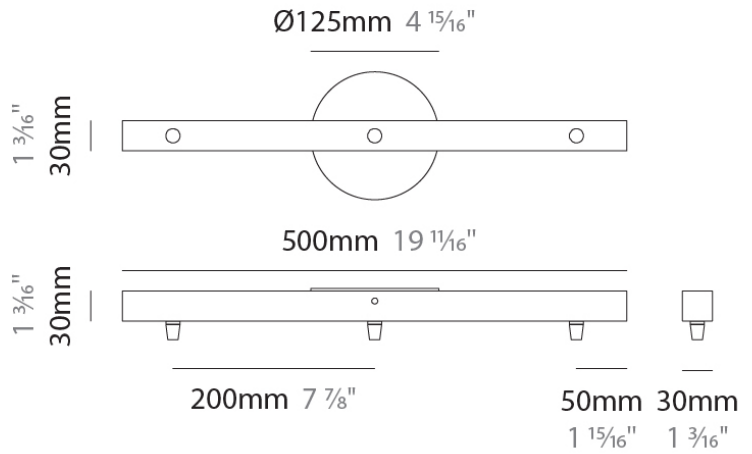

D14DAO-MOD-SYS COMPONENTS

PROJECT	
TYPE	
NOTES	
QUANTITY	
DATE	

D149020-

DESCRIPTION
Slim Linear Canopy - 500mm - 3 lights

GENERAL
Partner: Cangini & Tucci
Division: Design

PHYSICAL
Shape: Rectangle
Length (mm): 500
Length (in): 19 11/16
Width (mm): 30
Width (in): 1 3/16
Height (mm): 30
Height (in): 1 3/16
Fixture Finish: CHR / BCR / MBK / MWH
Fixture Material: Metal

RATINGS AND CERTIFICATIONS
Certified By: Certified for North American Standards
IP rating: IP20