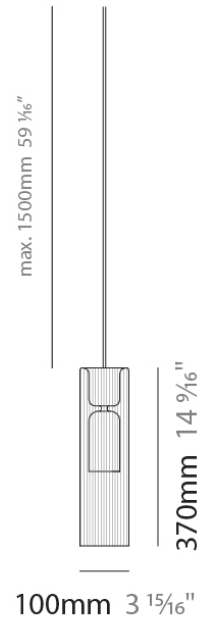

D14DAO-MOD-SYS COMPONENTS SUSPENSION

D141277-

DESCRIPTION

Dao - Suspension - 100mm - 1 x Max. 8W LED Retrofit - E26 - Ribbed Glass without Canopy

GENERAL

Series: Dao
Subseries: Dao Modular System
Partner: Cangini & Tucci
Division: Design
Installation: Suspension
Product Type: Clusters
Mounting Location: Ceiling

PHYSICAL

Shape: Cylinder
Diameter (mm): 100
Diameter (in): 3 ¹⁵/₁₆"
Height (mm): 370
Height (in): 14 ⁷/₁₆"
Max. Overall Height (mm): 1870
Max. Overall Height (in): 73 ⁵/₈"
Weight (kg): 1.5
Weight (lbs): 3.31
Fixture Finish: AMB / GRN / PNK / RUB / SMK / TOB / TRA
Holder Finish: CHR
Fixture Material: Glass / Metal
Primary Material: Glass - Borosilicate
Cable Details: 1500mm Cable

ELECTRICAL

Number of Lamps: 1
Lamp Type: LED Retrofit
Lamp Shape: A19
Bulb Included: Bulb Not Included
Max. Wattage Per Lamp (W): 8
Lamp Base: E26
Input Voltage (V): 120
Upon Request: GU24 / 277Vac

RATINGS AND CERTIFICATIONS

Certified By: Certified for North American Standards
IP rating: IP20