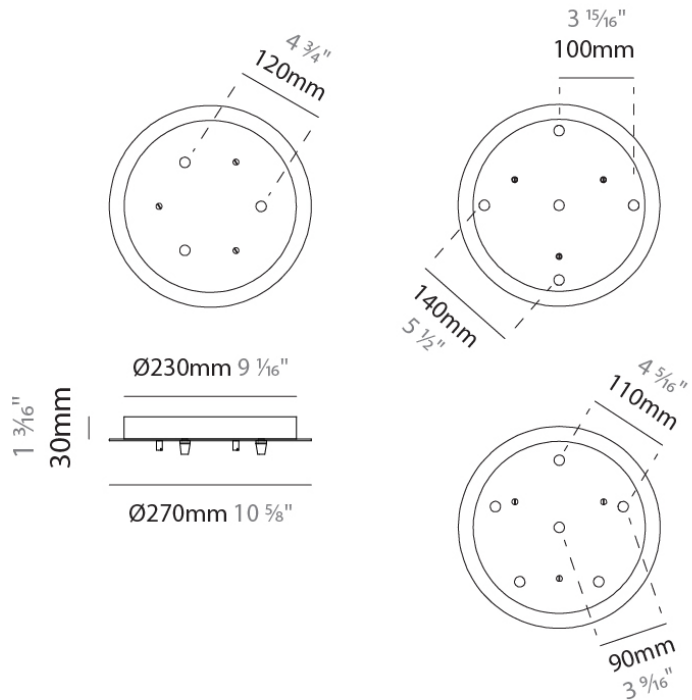

D14DAO-MOD-SYS COMPONENTS

PROJECT	
TYPE	
NOTES	
QUANTITY	
DATE	

D149014-

DESCRIPTION
Round Canopy - 270mm - for 3 - 5 - 6 lights

GENERAL
Partner: Cangini & Tucci
Division: Design

PHYSICAL
Shape: Round
Diameter (mm): 270
Diameter (in): 10 ⁵/₈
Height (mm): 30
Height (in): 1 ³/₁₆
Fixture Finish: CHR / BCR / MBK / MWH
Fixture Material: Metal

RATINGS AND CERTIFICATIONS
Certified By: Certified for North American Standards
IP rating: IP20