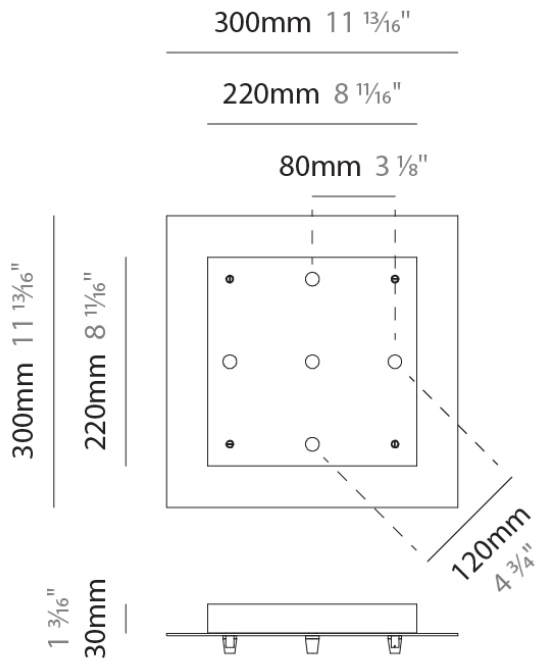

D14DAO-MOD-SYS COMPONENTS

PROJECT	
TYPE	
NOTES	
QUANTITY	
DATE	

D149017-

DESCRIPTION
Square Canopy - 300mm - for 5 lights

GENERAL
Partner: Cangini & Tucci
Division: Design

PHYSICAL
Shape: Square
Length (mm): 300
Length (in): 11 ¹³/₁₆"
Width (mm): 300
Width (in): 11 ¹³/₁₆"
Height (mm): 30
Height (in): 1 ³/₁₆"
Fixture Finish: CHR / BCR / MBK / MWH
Fixture Material: Metal

RATINGS AND CERTIFICATIONS
Certified By: Certified for North American Standards
IP rating: IP20