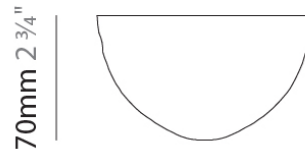

Ø120mm 4 3/4"