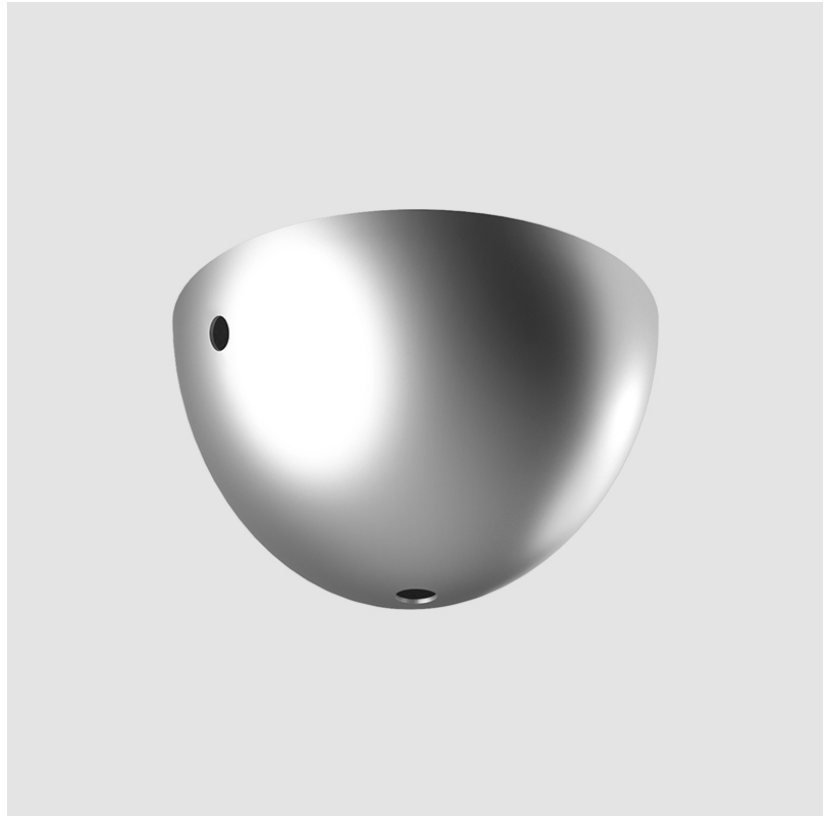

D14DAO-MOD-SYS COMPONENTS

PROJECT	_____
TYPE	_____
NOTES	_____
QUANTITY	_____
DATE	_____

D149008-

DESCRIPTION
Single 120mm - Round Cone Canopy - 2 External Holes + 1 Central Hole

GENERAL
Partner: Cangini & Tucci
Division: Design

PHYSICAL
Shape: Round
Diameter (mm): 120
Diameter (in): 4 3/4
Height (mm): 70
Height (in): 2 3/4
Fixture Finish: CHR / BCR / MBK / MWH
Fixture Material: Metal

RATINGS AND CERTIFICATIONS
Certified By: Certified for North American Standards
IP rating: IP20

Ø120mm 4 3/4"