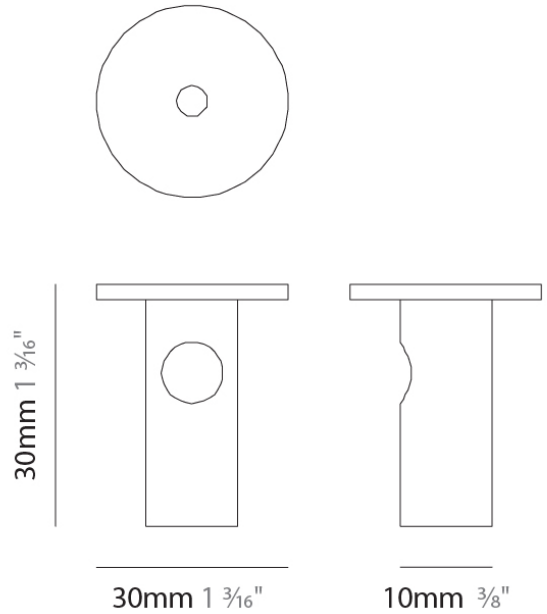

D14DAO-MOD-SYS COMPONENTS

D149013-

DESCRIPTION
Accessory - Ceiling Cable Spacer

GENERAL
Series: Flute
Partner: Cangini & Tucci
Division: Design

PHYSICAL
Fixture Finish: CHR / BCR / MBK / MWH
Fixture Material: Metal

RATINGS AND CERTIFICATIONS
Certified By: Certified for North American Standards
IP rating: IP20