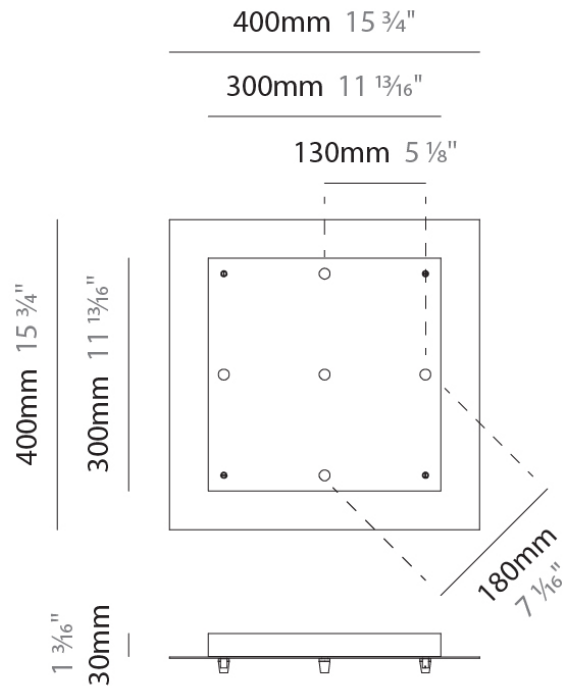

D14DAO-MOD-SYS COMPONENTS

PROJECT	
TYPE	
NOTES	
QUANTITY	
DATE	

D149018-

DESCRIPTION
Square Canopy - 400mm - for 5 lights

GENERAL
Partner: Cangini & Tucci
Division: Design

PHYSICAL
Shape: Square
Length (mm): 400
Length (in): 15 3/4
Width (mm): 400
Width (in): 15 3/4
Height (mm): 30
Height (in): 1 3/16
Fixture Finish: CHR / BCR / MBK / MWH
Fixture Material: Metal

RATINGS AND CERTIFICATIONS
Certified By: Certified for North American Standards
IP rating: IP20