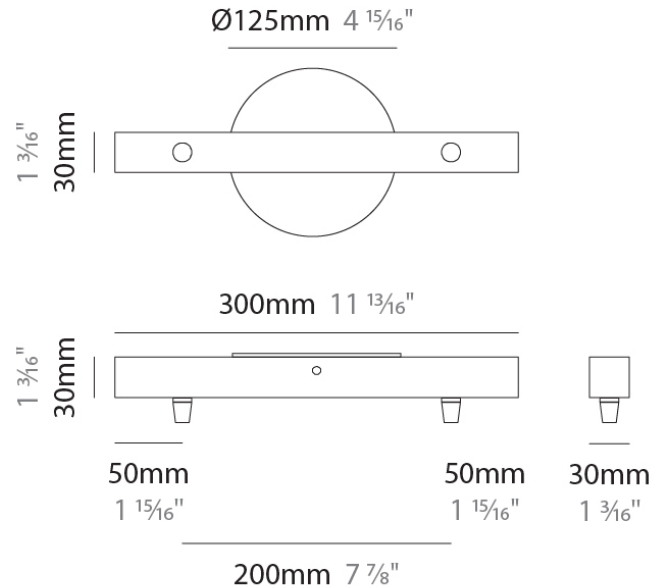

D14DAO-MOD-SYS COMPONENTS

PROJECT	
TYPE	
NOTES	
QUANTITY	
DATE	

D149019-

DESCRIPTION
Slim Linear Canopy - 300mm - 2 lights

GENERAL
Partner: Cangini & Tucci
Division: Design

PHYSICAL
Shape: Rectangle
Length (mm): 300
Length (in): 11 ¹³/₁₆"
Width (mm): 30
Width (in): 1 ³/₁₆"
Height (mm): 30
Height (in): 1 ³/₁₆"
Fixture Finish: CHR / BCR / MBK / MWH
Fixture Material: Metal

RATINGS AND CERTIFICATIONS
Certified By: Certified for North American Standards
IP rating: IP20