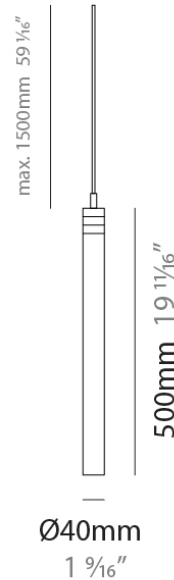

D14FIAMMA-MOD-SYS COMPONENTS SUSPENSION

D141274-

DESCRIPTION

Fiamma - Suspension - Ø40mm/1 1/2" x L.500mm/19 11/16" - 1 x
Max. 6W LED - Without Canopy - Top 50% Color / Bottom 50%
Transparent

GENERAL

Series: Fiamma
Subseries: Fiamma Modular System
Partner: Cangini & Tucci
Division: Design
Installation: Suspension
Product Type: Pendant
Mounting Location: Ceiling

PHYSICAL

Shape: Cylinder
Diameter (mm): 40
Diameter (in): 1 9/16
Height (mm): 500
Height (in): 19 11/16
Max. Overall Height (mm): 2000
Max. Overall Height (in): 78 3/4
Fixture Finish: AMB / FSW / GRN / PNK / RGD / RUB / SKB / SMK / TIM
/ TOB / TRA / SWH
Holder Finish: CHR
Fixture Material: Glass / Metal
Primary Material: Glass - Borosilicate
Cable Details: 1500mm Cable

ELECTRICAL

Input Wattage Range: 1 - 9 W
Number of Lamps: 1
Lamp Type: LED
Input Wattage (W): 6
Dimming: Tri-Mode (Non-Dimming and Phase Dimming (120Vac
only) and 0-10V Dimming)
Driver Included: No
Driver Location: See canopy components
Input Voltage (V): 120
Constant Current (MA): 500

LED

Delivered Lumen Range: 500 - 999 lm
Color Temperature (°K): 2700 / 3000
Max. Delivered Lumen (lm): 866
CRI: >95 CRI
Efficacy (lm/w): 144
Lamp Life (hrs): 50000

RATINGS AND CERTIFICATIONS

Certified By: Certified for North American Standards
IP rating: IP20

PROJECT

TYPE

NOTES

QUANTITY

DATE