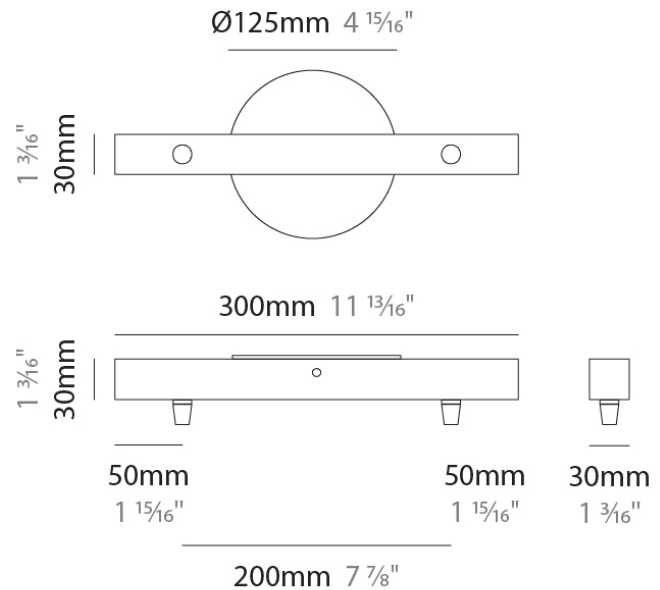

PROJECT	
TYPE	
NOTES	
QUANTITY	
DATE	

D14FIAMMA-MOD-SYS COMPONENTS

D149019-

DESCRIPTION

Slim Linear Canopy - 300mm - 2 lights

GENERAL

Partner: Cangini & Tucci

Division: Design

PHYSICAL

Shape: Rectangle

Length (mm): 300

Length (in): 11 ¹³/₁₆"

Width (mm): 30

Width (in): 1 ³/₁₆"

Height (mm): 30

Height (in): 1 ³/₁₆"

Fixture Finish: CHR / BCR / MBK / MWH

Fixture Material: Metal

RATINGS AND CERTIFICATIONS

Certified By: Certified for North American Standards

IP rating: IP20