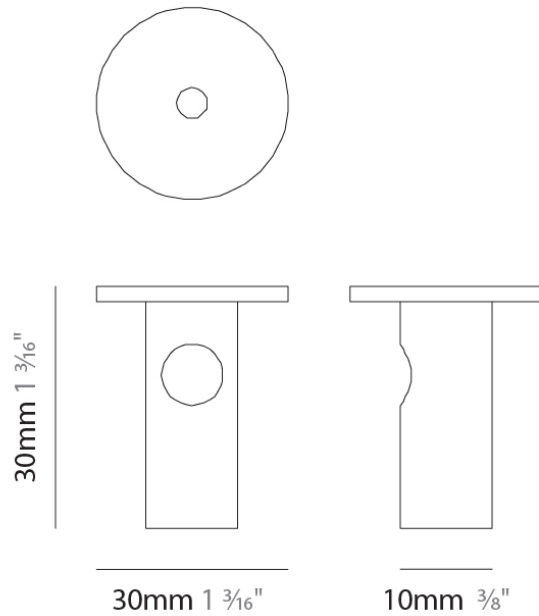

D14FIAMMA-MOD-SYS COMPONENTS

D149013-

DESCRIPTION
Accessory - Ceiling Cable Spacer

GENERAL
Series: Flute
Partner: Cangini & Tucci
Division: Design

PHYSICAL
Fixture Finish: CHR / BCR / MBK / MWH
Fixture Material: Metal

RATINGS AND CERTIFICATIONS
Certified By: Certified for North American Standards
IP rating: IP20