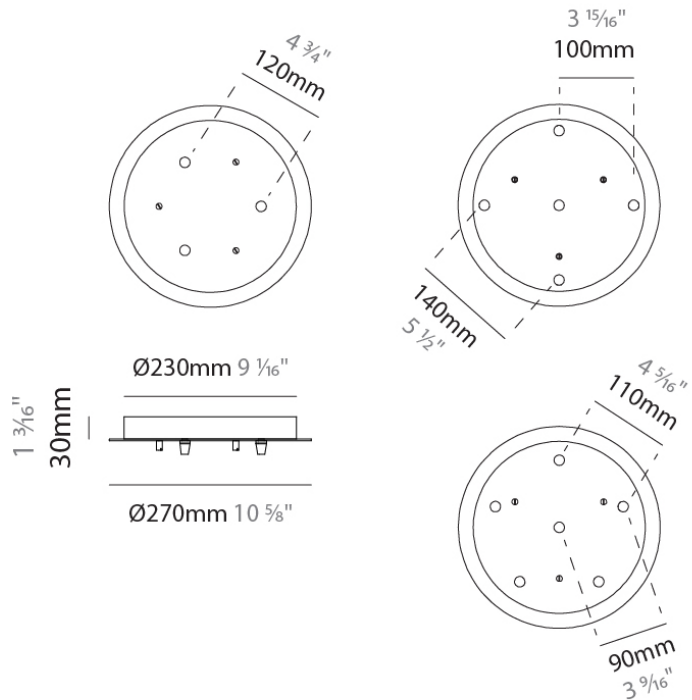

PROJECT	
TYPE	
NOTES	
QUANTITY	
DATE	

D14FIAMMA-MOD-SYS COMPONENTS

D149014-

DESCRIPTION
Round Canopy - 270mm - for 3 - 5 - 6 lights

GENERAL
Partner: Cangini & Tucci
Division: Design

PHYSICAL
Shape: Round
Diameter (mm): 270
Diameter (in): 10 ⁵/₈
Height (mm): 30
Height (in): 1 ³/₁₆
Fixture Finish: CHR / BCR / MBK / MWH
Fixture Material: Metal

RATINGS AND CERTIFICATIONS
Certified By: Certified for North American Standards
IP rating: IP20