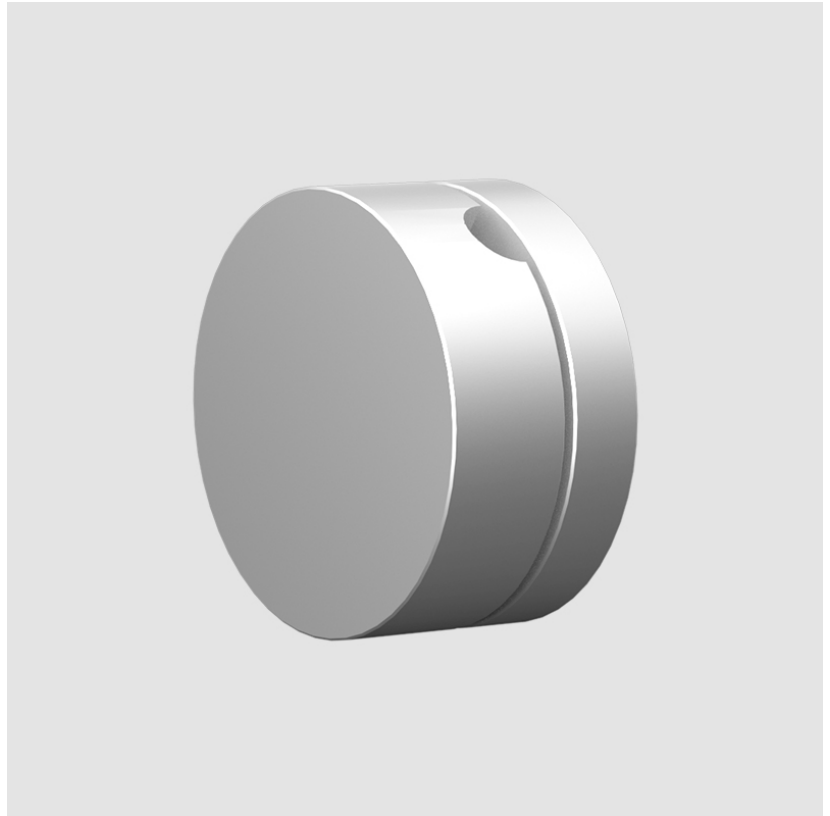

D14FIAMMA-MOD-SYS COMPONENTS

D149012-

DESCRIPTION
Accessory - Wall Stud Cable Spacer

GENERAL
Series: Flute
Partner: Cangini & Tucci
Division: Design

PHYSICAL
Fixture Finish: CHR / BCR / MBK / MWH
Fixture Material: Metal

RATINGS AND CERTIFICATIONS
Certified By: Certified for North American Standards
IP rating: IP20

20mm $\frac{13}{16}$ "

10mm $\frac{3}{8}$ "

20mm $\frac{13}{16}$ "