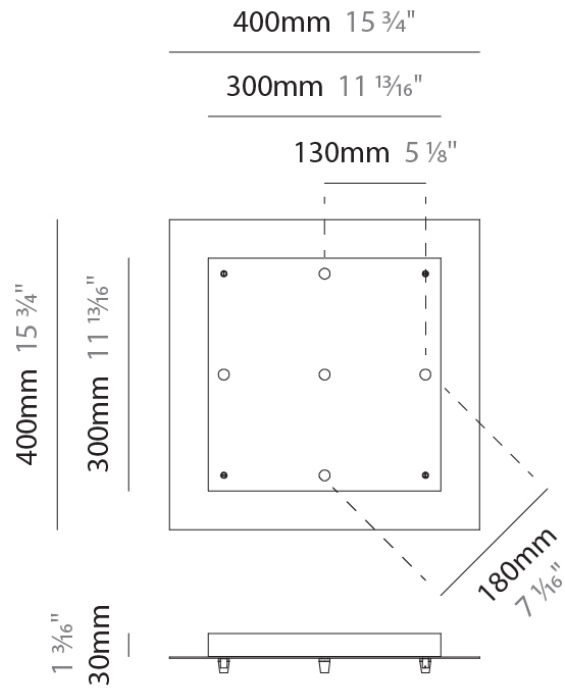

PROJECT	
TYPE	
NOTES	
QUANTITY	
DATE	

D14FIAMMA-MOD-SYS COMPONENTS

D149018-

DESCRIPTION
Square Canopy - 400mm - for 5 lights

GENERAL
Partner: Cangini & Tucci
Division: Design

PHYSICAL
Shape: Square
Length (mm): 400
Length (in): 15 3/4
Width (mm): 400
Width (in): 15 3/4
Height (mm): 30
Height (in): 1 3/16
Fixture Finish: CHR / BCR / MBK / MWH
Fixture Material: Metal

RATINGS AND CERTIFICATIONS
Certified By: Certified for North American Standards
IP rating: IP20