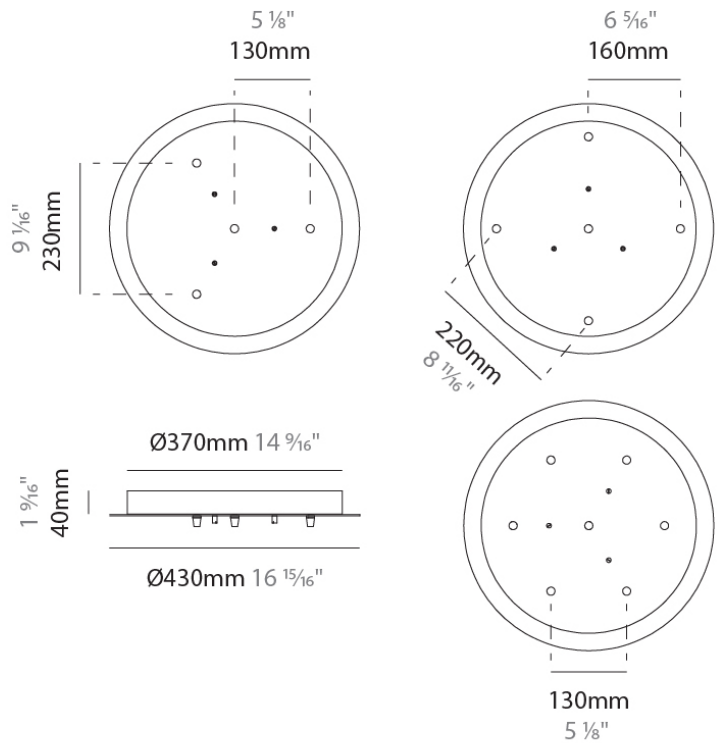

PROJECT	
TYPE	
NOTES	
QUANTITY	
DATE	

D14FIAMMA-MOD-SYS COMPONENTS

D149015-

DESCRIPTION
Round Canopy - 430mm - for 3 - 5 - 6 - 7 - 8 - 9 - 10 -11 lights

GENERAL
Partner: Cangini & Tucci
Division: Design

PHYSICAL
Shape: Round
Diameter (mm): 430
Diameter (in): 16 ¹⁵/₁₆
Height (mm): 40
Height (in): 1 ⁹/₁₆
Fixture Finish: CHR / BCR / MBK / MWH
Fixture Material: Metal

RATINGS AND CERTIFICATIONS
Certified By: Certified for North American Standards
IP rating: IP20