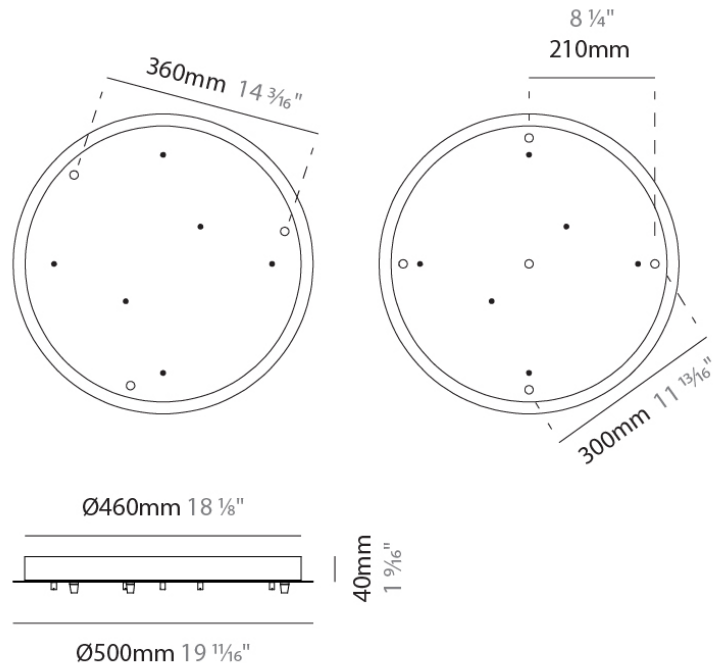

PROJECT	
TYPE	
NOTES	
QUANTITY	
DATE	

D14FIAMMA-MOD-SYS COMPONENTS

D149016-

DESCRIPTION
Round Canopy - 500mm - for 3 - 4 - 5 lights

GENERAL
Partner: Cangini & Tucci
Division: Design

PHYSICAL
Shape: Round
Diameter (mm): 500
Diameter (in): 19 11/16
Height (mm): 40
Height (in): 1 9/16
Fixture Finish: CHR / BCR / MBK / MWH
Fixture Material: Metal

RATINGS AND CERTIFICATIONS
Certified By: Certified for North American Standards
IP rating: IP20