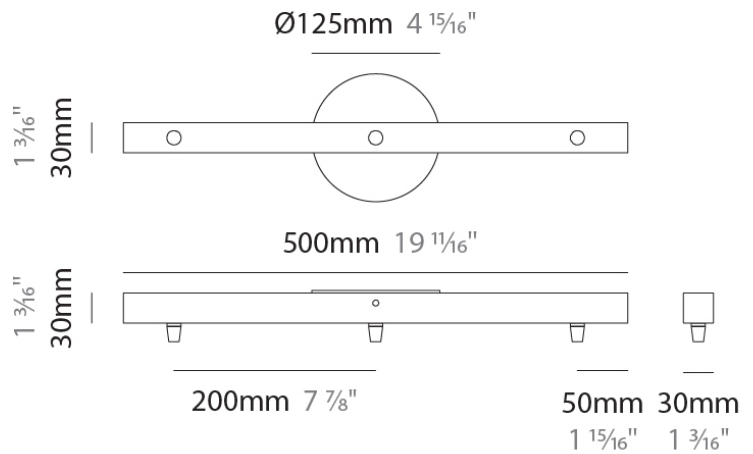

PROJECT	
TYPE	
NOTES	
QUANTITY	
DATE	

D14FIAMMA-MOD-SYS COMPONENTS

D149020-

DESCRIPTION

Slim Linear Canopy - 500mm - 3 lights

GENERAL

Partner: Cangini & Tucci

Division: Design

PHYSICAL

Shape: Rectangle

Length (mm): 500

Length (in): 19 ¹¹/₁₆"

Width (mm): 30

Width (in): 1 ³/₁₆"

Height (mm): 30

Height (in): 1 ³/₁₆"

Fixture Finish: CHR / BCR / MBK / MWH

Fixture Material: Metal

RATINGS AND CERTIFICATIONS

Certified By: Certified for North American Standards

IP rating: IP20