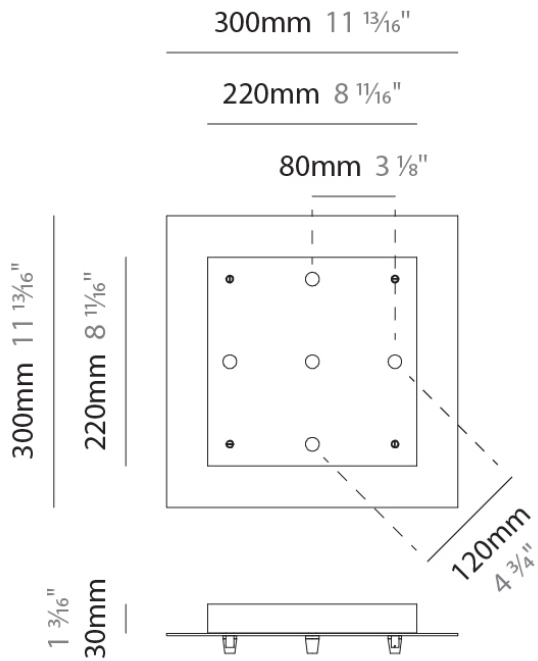

#### PHYSICAL

Shape: Round

Diameter (mm): 120

Diameter (in): 4 ¾

Height (mm): 25

Height (in): 1

Fixture Finish: CHR / BCR / MBK / MWH

Fixture Material: Metal

#### PHYSICAL

Shape: Round

Diameter (mm): 120

Diameter (in): 4 <sup>3</sup>/<sub>4</sub>

Height (mm): 90

Height (in): 3 <sup>9</sup>/<sub>16</sub>

Fixture Finish: CHR / BCR / MBK / MWH

Fixture Material: Metal

### D149016-

**DESCRIPTION**  
 Round Canopy - 500mm - for 3 - 4 - 5 lights

**GENERAL**  
 Partner: Cangini & Tucci  
 Division: Design

**PHYSICAL**  
 Shape: Round  
 Diameter (mm): 500  
 Diameter (in): 19 11/16  
 Height (mm): 40  
 Height (in): 1 9/16  
 Fixture Finish: CHR / BCR / MBK / MWH  
 Fixture Material: Metal

### D149017-

**DESCRIPTION**  
 Square Canopy - 300mm - for 5 lights

**GENERAL**  
 Partner: Cangini & Tucci  
 Division: Design

**PHYSICAL**  
 Shape: Square  
 Length (mm): 300  
 Length (in): 11 13/16  
 Width (mm): 300  
 Width (in): 11 13/16  
 Height (mm): 30  
 Height (in): 1 3/16  
 Fixture Finish: CHR / BCR / MBK / MWH  
 Fixture Material: Metal