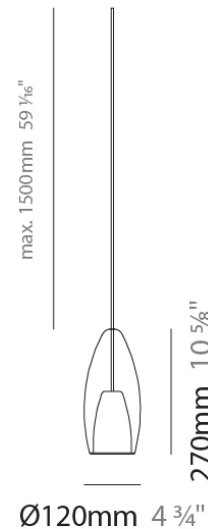

PROJECT	
TYPE	
NOTES	
QUANTITY	
DATE	

D14FLU-MOD-SYS COMPONENTS SUSPENSION

D141014-

DESCRIPTION

Flute - Suspension - 120mm - 1 x Max. 4W LED Retrofit - E12 - without Canopy

GENERAL

Series: Flute
Subseries: Flute Modular System
Brand: Cangini & Tucci
Division: Design
Mounting Type: Suspension
Mounting Location: Ceiling
Subcategory: Modular

PHYSICAL

Shape: Cone
Diameter (mm): 120
Diameter (in): 4 ¾
Height (mm): 270
Height (in): 10 ⅝
Max. Overall Height (mm): 1750
Max. Overall Height (in): 68 ⅞
Light Distribution: Omnidirectional
Weight (kg): 0.63
Weight (lbs): 1.4
Diffuser: Glass - Opal
Fixture Finish: AMB / BLK / GRN / PNK / RUB / SKB / SMK / SWT / TOB / TRA
Holder Finish: CHR / MWH / MBK / BCR
Fixture Material: Glass / Metal
Cable Details: 1500mm Cable - Transparent or Black

ELECTRICAL

Number of Lamps: 1
Lamp Type: LED Retrofit
Bulb Included: Bulb Not Included
Max. Wattage Per Lamp (W): 4
Lamp Base: E12
Input Voltage (V): 120

RATINGS AND CERTIFICATIONS

Certified By: Certified for North American Standards
IP rating: IP20