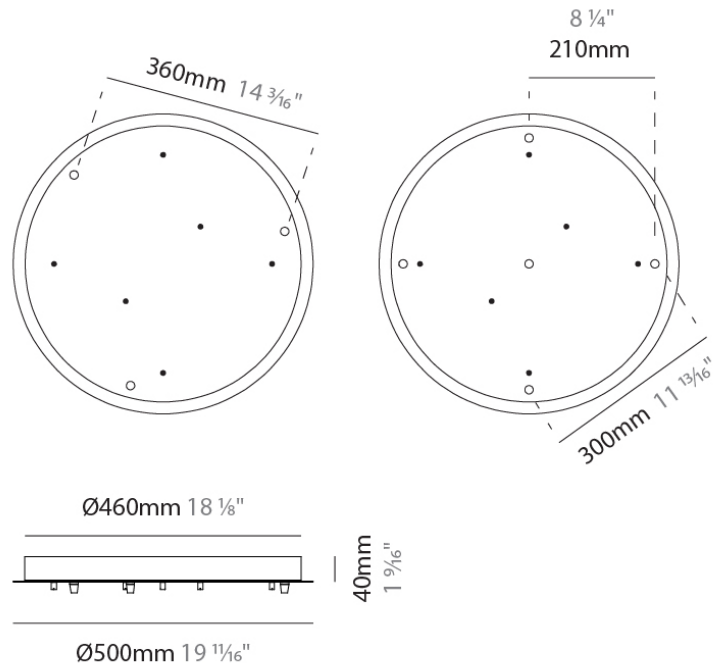

PROJECT	
TYPE	
NOTES	
QUANTITY	
DATE	

D14FLU-MOD-SYS COMPONENTS

D149016-

DESCRIPTION

Component - Round Canopy - 500mm - for 3 - 4 - 5 lights

GENERAL

Brand: Cangini & Tucci

Division: Design

PHYSICAL

Shape: Round

Diameter (mm): 500

Diameter (in): 19 11/16"

Height (mm): 40

Height (in): 1 9/16"

Fixture Finish: CHR / WHI / BLK / BST / SLF / GLF

Fixture Material: Metal

RATINGS AND CERTIFICATIONS

Certified By: Certified for North American Standards

IP rating: IP20