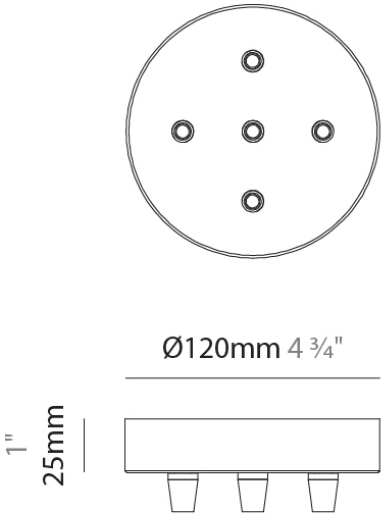

PROJECT	_____
TYPE	_____
NOTES	_____
QUANTITY	_____
DATE	_____

D14FLU-MOD-SYS COMPONENTS

D149007-

DESCRIPTION
Component - Round Canopy - 120mm - 5 Holes

GENERAL
Brand: Cangini & Tucci
Division: Design

PHYSICAL
Shape: Round
Diameter (mm): 120
Diameter (in): 4 ¾
Height (mm): 25
Height (in): 1
Fixture Finish: CHR / WHI / BLK / BST / SLF / GLF
Fixture Material: Metal

RATINGS AND CERTIFICATIONS
Certified By: Certified for North American Standards
IP rating: IP20