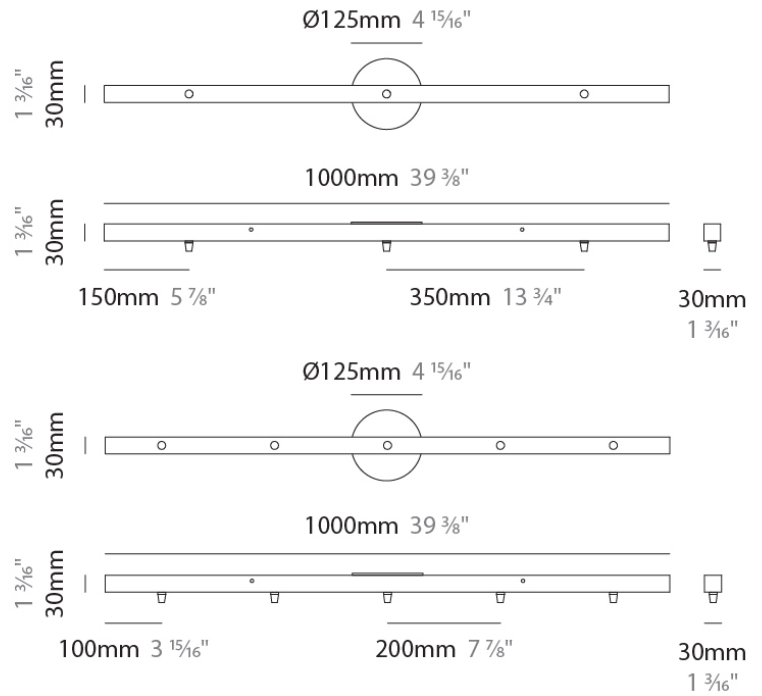

D14FLU-MOD-SYS COMPONENTS

PROJECT	
TYPE	
NOTES	
QUANTITY	
DATE	

D149021-

DESCRIPTION
Component - Slim Linear Canopy - 1000mm - 3-5 lights

GENERAL
Brand: Cangini & Tucci
Division: Design

PHYSICAL
Shape: Rectangle
Length (mm): 1000
Length (in): 39 3/8
Width (mm): 30
Width (in): 1 3/16
Height (mm): 30
Height (in): 1 3/16
Fixture Finish: CHR / WHI / BLK / BST / SLF / GLF
Fixture Material: Metal

RATINGS AND CERTIFICATIONS
Certified By: Certified for North American Standards
IP rating: IP20