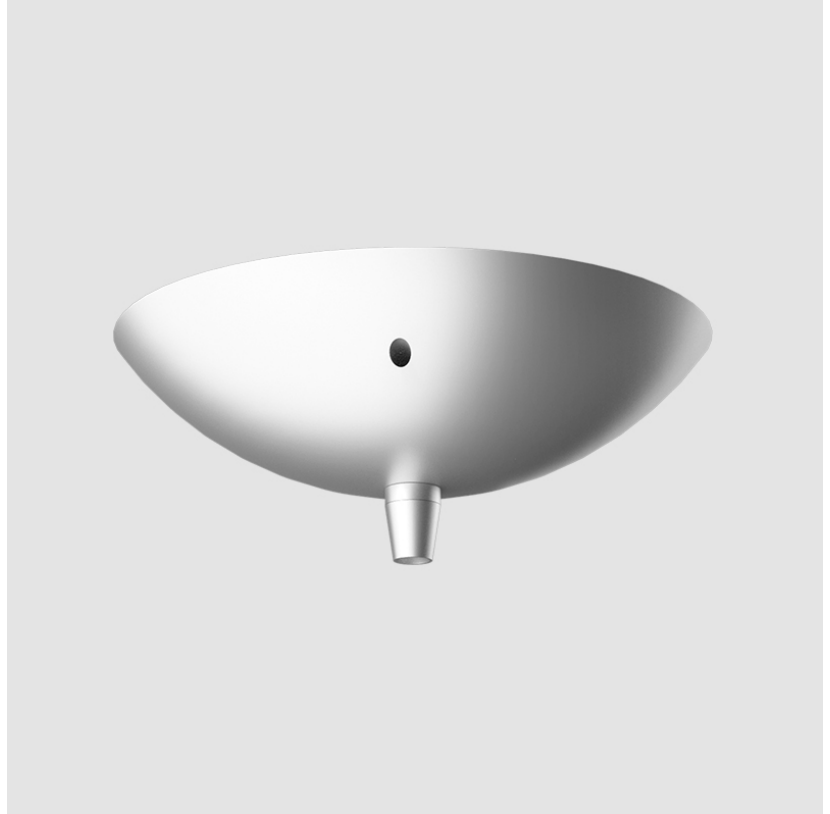

D14FLU-MOD-SYS COMPONENTS

D149000-

DESCRIPTION

Standard Single 120mm - Round Canopy

GENERAL

Brand: Cangini & Tucci

Division: Design

PHYSICAL

Shape: Round

Diameter (mm): 120

Diameter (in): 4 ³/₄

Height (mm): 30

Height (in): 1 ³/₁₆

Fixture Finish: CHR / WHI / BLK / BST / SLF / GLF

Fixture Material: Metal

RATINGS AND CERTIFICATIONS

Certified By: Certified for North American Standards

IP rating: IP20

Ø120mm 4 ³/₄"

1 ³/₁₆"
30mm