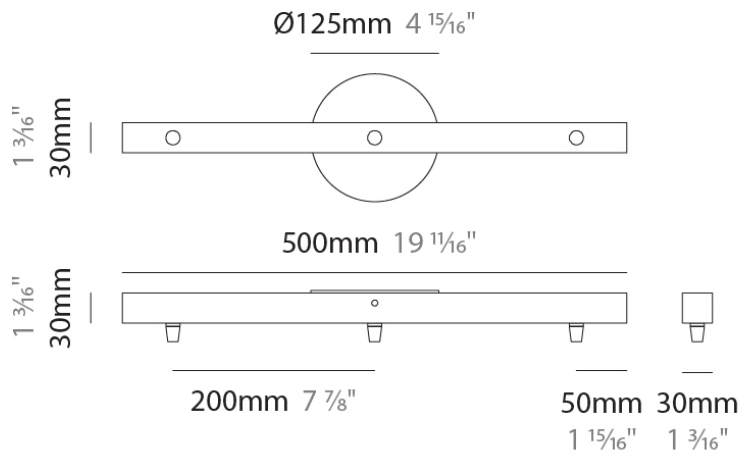

PROJECT	
TYPE	
NOTES	
QUANTITY	
DATE	

D14FLU-MOD-SYS COMPONENTS

D149020-

DESCRIPTION
Component - Slim Linear Canopy - 500mm - 3 lights

GENERAL
Brand: Cangini & Tucci
Division: Design

PHYSICAL
Shape: Rectangle
Length (mm): 500
Length (in): 19 11/16
Width (mm): 30
Width (in): 1 3/16
Height (mm): 30
Height (in): 1 3/16
Fixture Finish: CHR / WHI / BLK / BST / SLF / GLF
Fixture Material: Metal

RATINGS AND CERTIFICATIONS
Certified By: Certified for North American Standards
IP rating: IP20