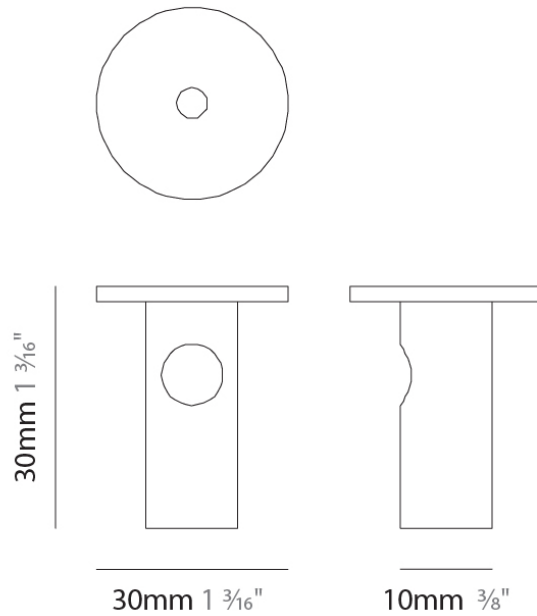

D14FLU-MOD-SYS COMPONENTS

D149013-

DESCRIPTION

Accessory - Ceiling Cable Spacer

GENERAL

Series: Flute

Brand: Cangini & Tucci

Division: Design

PHYSICAL

Fixture Finish: CHR / WHI / BLK / BST / SLF / GLF

Fixture Material: Metal

RATINGS AND CERTIFICATIONS

Certified By: Certified for North American Standards

IP rating: IP20