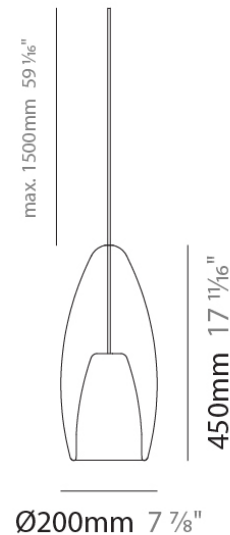

PROJECT	
TYPE	
NOTES	
QUANTITY	
DATE	

D14FLU-MOD-SYS COMPONENTS SUSPENSION

D141016-

DESCRIPTION

Flute - Suspension - 200mm - 1 x Max. 16W LED Retrofit - E26 - without Canopy

GENERAL

Series: Flute
Subseries: Flute Modular System
Brand: Cangini & Tucci
Division: Design
Mounting Type: Suspension
Mounting Location: Ceiling
Subcategory: Modular

PHYSICAL

Shape: Cone
Diameter (mm): 200
Diameter (in): 7 ⁷/₈
Height (mm): 450
Height (in): 17 ¹¹/₁₆
Max. Overall Height (mm): 1950
Max. Overall Height (in): 76 ³/₄
Light Distribution: Omnidirectional
Weight (kg): 1.79
Weight (lbs): 3.95
Diffuser: Glass - Opal
Fixture Finish: AMB / BLK / GRN / PNK / RGD / RUB / SKB / SMK / SWT / TOB / TRA
Holder Finish: CHR / MWH / MBK / BCR
Fixture Material: Glass / Metal
Cable Details: 1500mm Transparent Cable
Upon Request: Black Fabric Cable

ELECTRICAL

Number of Lamps: 1
Lamp Type: LED Retrofit
Bulb Included: Bulb Not Included
Max. Wattage Per Lamp (W): 16
Lamp Base: E26
Input Voltage (V): 120
Upon Request: 277Vac / GU24

RATINGS AND CERTIFICATIONS

Certified By: Certified for North American Standards
IP rating: IP20