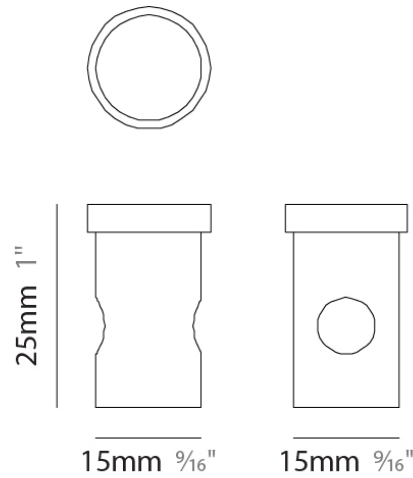

D14FLU-MOD-SYS COMPONENTS

D149011-

DESCRIPTION
Flute - Cable Spacer

GENERAL
Series: Flute
Brand: Cangini & Tucci
Division: Design

PHYSICAL
Fixture Finish: CHR / WHI / BLK / BST / SLF / GLF
Fixture Material: Metal

RATINGS AND CERTIFICATIONS
Certified By: Certified for North American Standards
IP rating: IP20