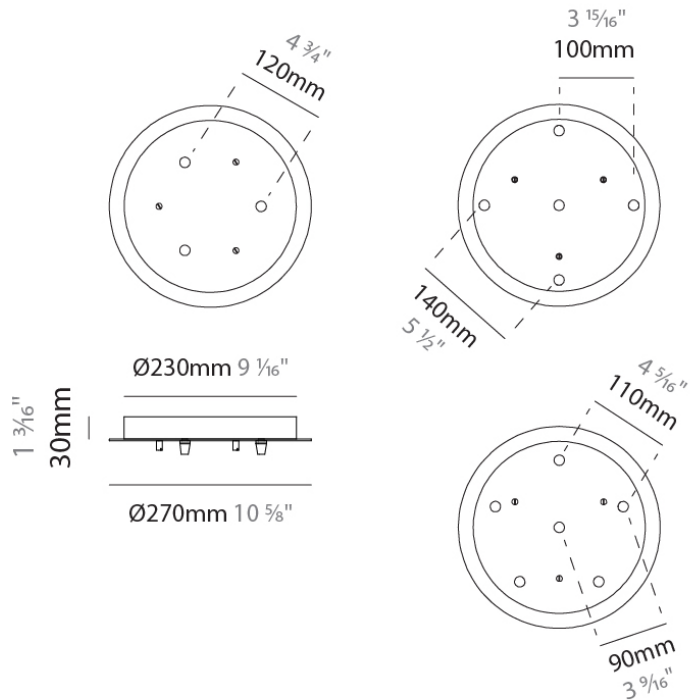

PROJECT	
TYPE	
NOTES	
QUANTITY	
DATE	

D14FLU-MOD-SYS COMPONENTS

D149014-

DESCRIPTION
Component - Round Canopy - 270mm - for 3 - 5 - 6 lights

GENERAL
Brand: Cangini & Tucci
Division: Design

PHYSICAL
Shape: Round
Diameter (mm): 270
Diameter (in): 10 ⁵/₈
Height (mm): 30
Height (in): 1 ³/₁₆
Fixture Finish: CHR / WHI / BLK / BST / SLF / GLF
Fixture Material: Metal

RATINGS AND CERTIFICATIONS
Certified By: Certified for North American Standards
IP rating: IP20