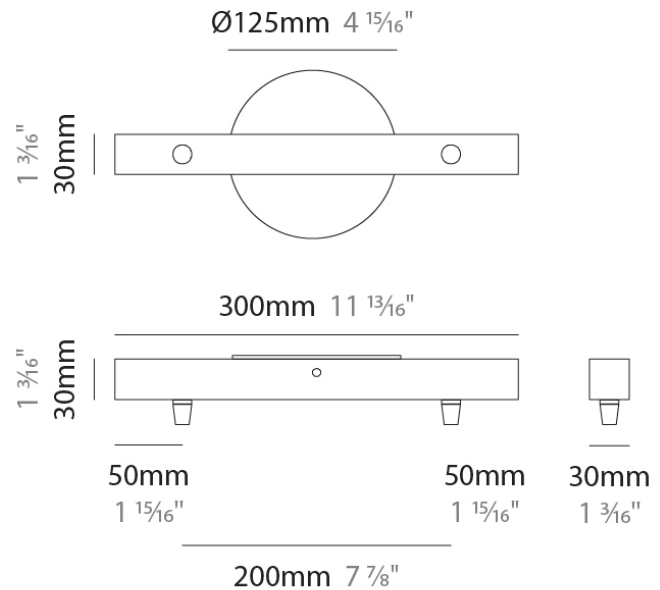

D14FLU-MOD-SYS COMPONENTS

D149019-

DESCRIPTION
Component - Slim Linear Canopy - 300mm - 2 lights

GENERAL
Brand: Cangini & Tucci
Division: Design

PHYSICAL
Shape: Rectangle
Length (mm): 300
Length (in): 11 ¹³/₁₆"
Width (mm): 30
Width (in): 1 ³/₁₆"
Height (mm): 30
Height (in): 1 ³/₁₆"
Fixture Finish: CHR / WHI / BLK / BST / SLF / GLF
Fixture Material: Metal

RATINGS AND CERTIFICATIONS
Certified By: Certified for North American Standards
IP rating: IP20