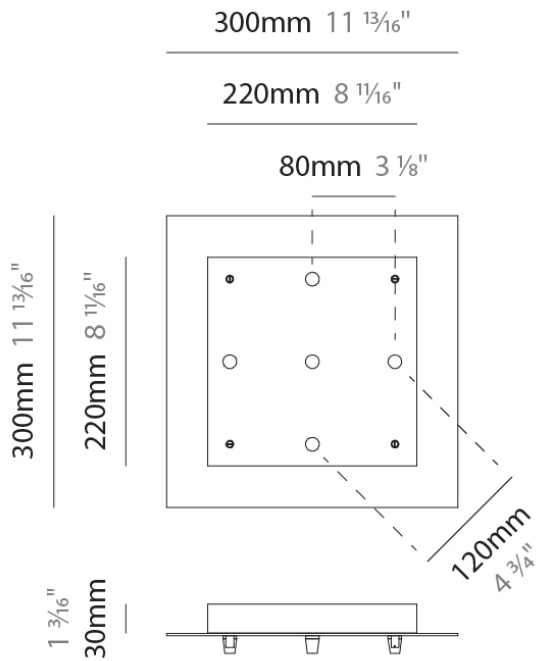

PROJECT	
TYPE	
NOTES	
QUANTITY	
DATE	

D14FLU-MOD-SYS COMPONENTS

D149017-

DESCRIPTION
Component - Square Canopy - 300mm - for 5 lights

GENERAL
Brand: Cangini & Tucci
Division: Design

PHYSICAL
Shape: Square
Length (mm): 300
Length (in): 11 13/16
Width (mm): 300
Width (in): 11 13/16
Height (mm): 30
Height (in): 1 3/16
Fixture Finish: CHR / WHI / BLK / BST / SLF / GLF
Fixture Material: Metal

RATINGS AND CERTIFICATIONS
Certified By: Certified for North American Standards
IP rating: IP20