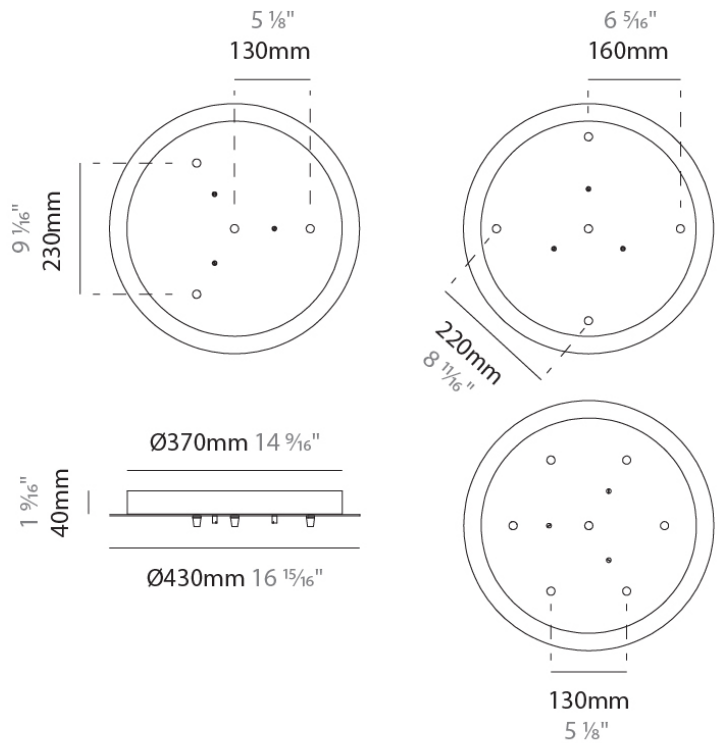

PROJECT	
TYPE	
NOTES	
QUANTITY	
DATE	

D14FLU-MOD-SYS COMPONENTS

D149015-

DESCRIPTION
Component - Round Canopy - 430mm - for 3 - 5 - 6 - 7 - 8 - 9 - 10 -11 lights

GENERAL
Brand: Cangini & Tucci
Division: Design

PHYSICAL
Shape: Round
Diameter (mm): 430
Diameter (in): 16 ¹⁵/₁₆
Height (mm): 40
Height (in): 1 ⁹/₁₆
Fixture Finish: CHR / WHI / BLK / BST / SLF / GLF
Fixture Material: Metal

RATINGS AND CERTIFICATIONS
Certified By: Certified for North American Standards
IP rating: IP20