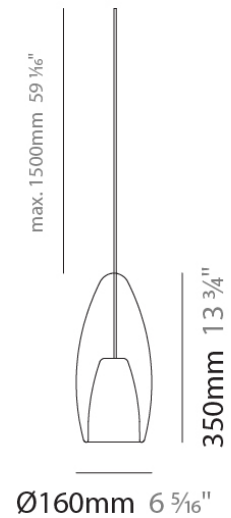

PROJECT	
TYPE	
NOTES	
QUANTITY	
DATE	

D14FLU-MOD-SYS COMPONENTS SUSPENSION

D141015-

DESCRIPTION

Flute - Suspension - 160mm - 1 x Max. 16W LED Retrofit - E26 - without Canopy

GENERAL

Series: Flute
Subseries: Flute Modular System
Brand: Cangini & Tucci
Division: Design
Mounting Type: Suspension
Mounting Location: Ceiling
Subcategory: Modular

PHYSICAL

Shape: Cone
Diameter (mm): 160
Diameter (in): 6 ⁵/₁₆
Height (mm): 350
Height (in): 13 ³/₄
Max. Overall Height (mm): 1850
Max. Overall Height (in): 72 ¹³/₁₆
Light Distribution: Omnidirectional
Weight (kg): 1.13
Weight (lbs): 2.49
Diffuser: Glass - Opal
Fixture Finish: AMB / BLK / GRN / PNK / RGD / RUB / SKB / SMK / SWT / TOB / TRA
Holder Finish: CHR / MWH / MBK / BCR
Fixture Material: Glass / Metal
Cable Details: 1500mm Transparent Cable
Upon Request: Black Fabric Cable

ELECTRICAL

Number of Lamps: 1
Lamp Type: LED Retrofit
Bulb Included: Bulb Not Included
Max. Wattage Per Lamp (W): 16
Lamp Base: E26
Input Voltage (V): 120
Upon Request: 277Vac / GU24

RATINGS AND CERTIFICATIONS

Certified By: Certified for North American Standards
IP rating: IP20