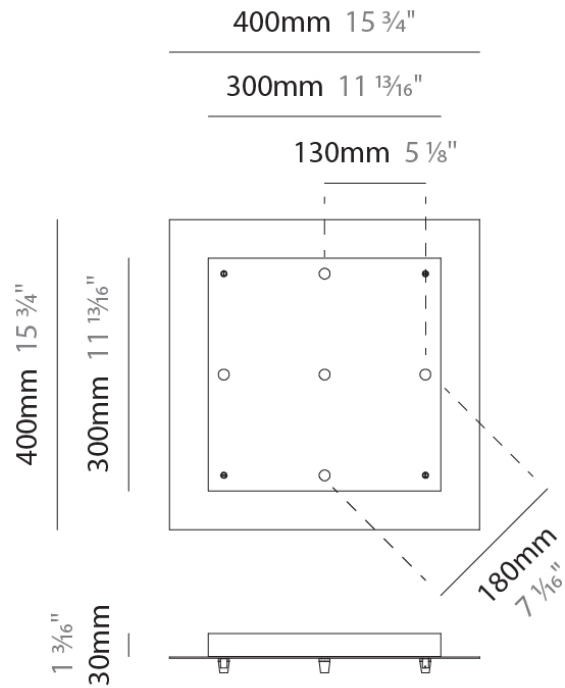

D14FLU-MOD-SYS COMPONENTS

PROJECT	
TYPE	
NOTES	
QUANTITY	
DATE	

D149018-

DESCRIPTION
Component - Square Canopy - 400mm - for 5 lights

GENERAL
Brand: Cangini & Tucci
Division: Design

PHYSICAL
Shape: Square
Length (mm): 400
Length (in): 15 3/4
Width (mm): 400
Width (in): 15 3/4
Height (mm): 30
Height (in): 1 3/16
Fixture Finish: CHR / WHI / BLK / BST / SLF / GLF
Fixture Material: Metal

RATINGS AND CERTIFICATIONS
Certified By: Certified for North American Standards
IP rating: IP20