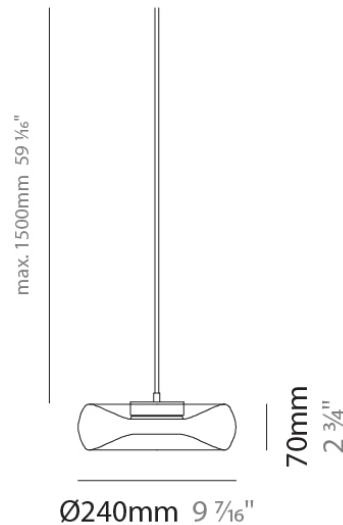

D14FOLD-MOD-SYS COMPONENTS SUSPENSION

D141026-

DESCRIPTION

Fold - Suspension - 70mm / 9 7/16" - 17.4W LED - 2700K / 3000K - 2370lm - 134.3lm/w - CRI: 95 - IP20

GENERAL

Series: Fold
Subseries: Fold Modular
Partner: Cangini & Tucci
Division: Design
Installation: Suspension
Product Type: Pendant
Mounting Location: Ceiling

PHYSICAL

Shape: Abstract
Diameter (mm): 240
Diameter (in): 9 7/16
Height (mm): 70
Height (in): 2 3/4
Max. Overall Height (mm): 1570
Max. Overall Height (in): 61 13/16
Weight (kg): 1.235
Weight (lbs): 2.72
Fixture Finish: AMB / GRN / PNK / RUB / SKB / SMK / TOB / TRA
Holder Finish: CHR / BLK
Fixture Material: Glass / Metal
Primary Material: Glass - Borosilicate
Cable Details: 1500mm Transparent Cable
Upon Request: Black Fabric Cable

ELECTRICAL

Input Wattage Range: 10 - 19 W
Lamp Type: LED
Input Wattage (W): 17.4
Dimming: Tri-Mode (Non-Dimming and Phase Dimming (120Vac only) and 0-10V Dimming)
Driver Included: No
Driver Location: Remote
Driver Type: Constant Current - 120 / 277Vac
Driver Class: Class 2
Input Voltage (V): 120 - 277
Constant Current (MA): 500

LED

Color Temperature (°K): 2700 / 3000
Nominal Lumen (lm): 2370
CRI: >95 CRI

RATINGS AND CERTIFICATIONS

Certified By: Certified for North American Standards
IP rating: IP20