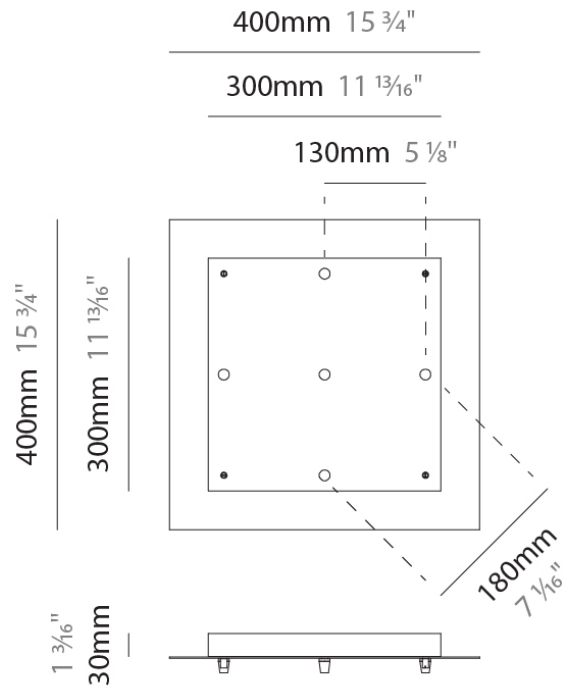

D14FOLD-MOD-SYS COMPONENTS

PROJECT	
TYPE	
NOTES	
QUANTITY	
DATE	

D149018-

DESCRIPTION
Square Canopy - 400mm - for 5 lights

GENERAL
Partner: Cangini & Tucci
Division: Design

PHYSICAL
Shape: Square
Length (mm): 400
Length (in): 15 3/4
Width (mm): 400
Width (in): 15 3/4
Height (mm): 30
Height (in): 1 3/16
Fixture Finish: CHR / BCR / MBK / MWH
Fixture Material: Metal

RATINGS AND CERTIFICATIONS
Certified By: Certified for North American Standards
IP rating: IP20