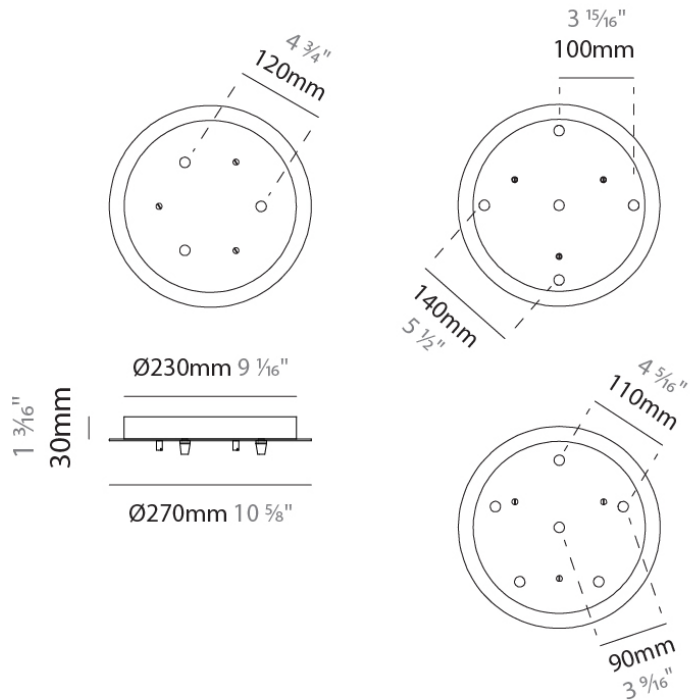

PROJECT	
TYPE	
NOTES	
QUANTITY	
DATE	

D14FOLD-MOD-SYS COMPONENTS

D149014-

DESCRIPTION
Round Canopy - 270mm - for 3 - 5 - 6 lights

GENERAL
Partner: Cangini & Tucci
Division: Design

PHYSICAL
Shape: Round
Diameter (mm): 270
Diameter (in): 10 ⁵/₈
Height (mm): 30
Height (in): 1 ³/₁₆
Fixture Finish: CHR / BCR / MBK / MWH
Fixture Material: Metal

RATINGS AND CERTIFICATIONS
Certified By: Certified for North American Standards
IP rating: IP20