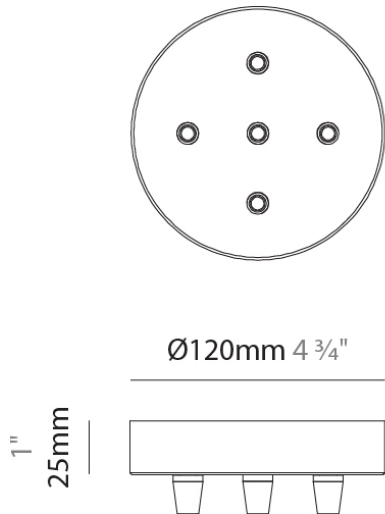

D14FOLD-MOD-SYS COMPONENTS

D149007-

DESCRIPTION
Round Canopy - 120mm - 5 Holes

GENERAL
Partner: Cangini & Tucci
Division: Design

PHYSICAL
Shape: Round
Diameter (mm): 120
Diameter (in): 4 ¾
Height (mm): 25
Height (in): 1
Fixture Finish: CHR / BCR / MBK / MWH
Fixture Material: Metal

RATINGS AND CERTIFICATIONS
Certified By: Certified for North American Standards
IP rating: IP20