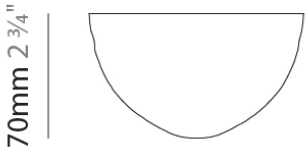

PROJECT	_____
TYPE	_____
NOTES	_____
QUANTITY	_____
DATE	_____

D14FOLD-MOD-SYS COMPONENTS

D149008-

DESCRIPTION
Single 120mm - Round Cone Canopy - 2 External Holes + 1 Central Hole

GENERAL
Partner: Cangini & Tucci
Division: Design

PHYSICAL
Shape: Round
Diameter (mm): 120
Diameter (in): 4 ¾
Height (mm): 70
Height (in): 2 ¾
Fixture Finish: CHR / BCR / MBK / MWH
Fixture Material: Metal

RATINGS AND CERTIFICATIONS
Certified By: Certified for North American Standards
IP rating: IP20

Ø120mm 4 ¾"