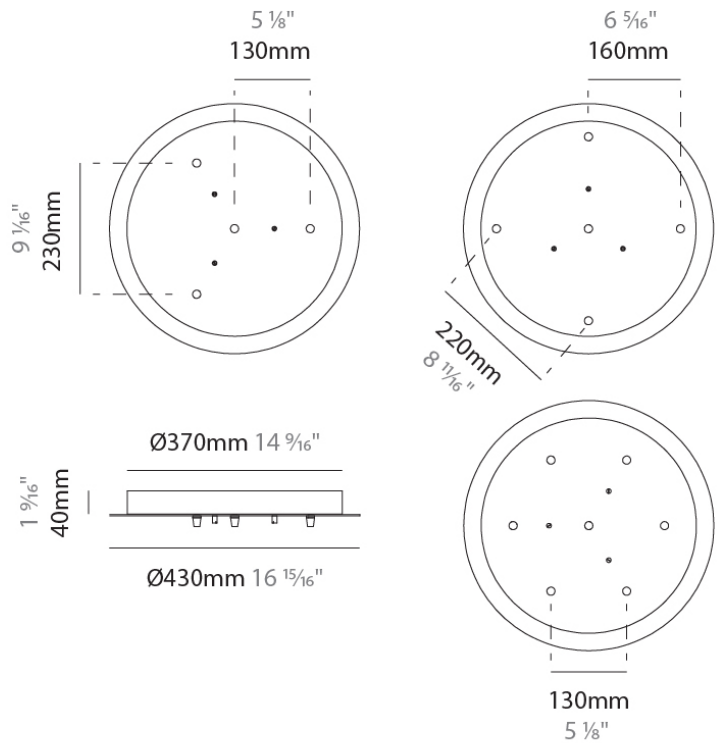

PROJECT	
TYPE	
NOTES	
QUANTITY	
DATE	

D14FOLD-MOD-SYS COMPONENTS

D149015-

DESCRIPTION
Round Canopy - 430mm - for 3 - 5 - 6 - 7 - 8 - 9 - 10 -11 lights

GENERAL
Partner: Cangini & Tucci
Division: Design

PHYSICAL
Shape: Round
Diameter (mm): 430
Diameter (in): 16 ¹⁵/₁₆
Height (mm): 40
Height (in): 1 ⁹/₁₆
Fixture Finish: CHR / BCR / MBK / MWH
Fixture Material: Metal

RATINGS AND CERTIFICATIONS
Certified By: Certified for North American Standards
IP rating: IP20