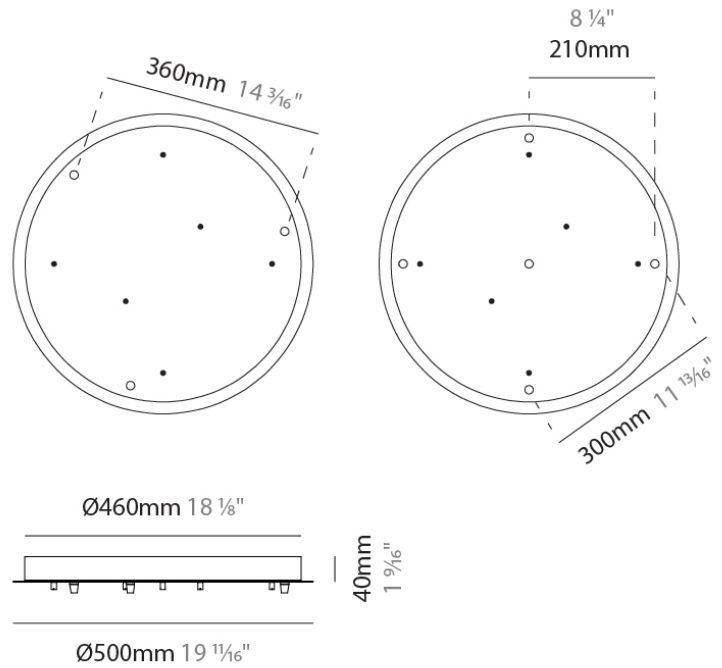

PROJECT	
TYPE	
NOTES	
QUANTITY	
DATE	

D14FOLD-MOD-SYS COMPONENTS

D149016-

DESCRIPTION
Round Canopy - 500mm - for 3 - 4 - 5 lights

GENERAL
Partner: Cangini & Tucci
Division: Design

PHYSICAL
Shape: Round
Diameter (mm): 500
Diameter (in): 19 11/16
Height (mm): 40
Height (in): 1 9/16
Fixture Finish: CHR / BCR / MBK / MWH
Fixture Material: Metal

RATINGS AND CERTIFICATIONS
Certified By: Certified for North American Standards
IP rating: IP20