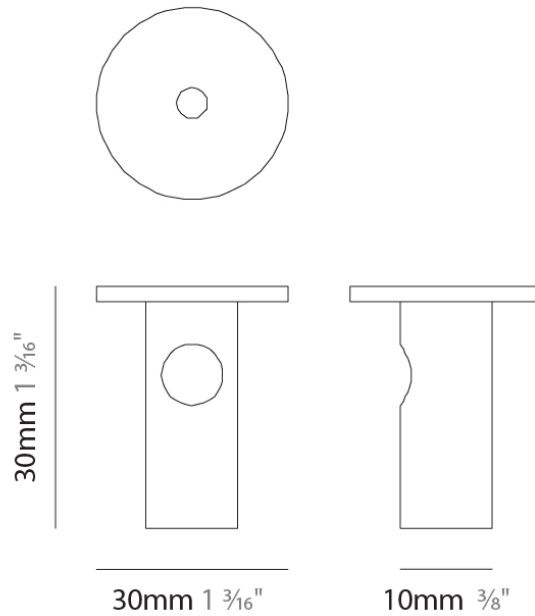

PROJECT	
TYPE	
NOTES	
QUANTITY	
DATE	

D14FOLD-MOD-SYS COMPONENTS

D149013-

DESCRIPTION

Accessory - Ceiling Cable Spacer

GENERAL

Series: Flute

Partner: Cangini & Tucci

Division: Design

PHYSICAL

Fixture Finish: CHR / BCR / MBK / MWH

Fixture Material: Metal

RATINGS AND CERTIFICATIONS

Certified By: Certified for North American Standards

IP rating: IP20