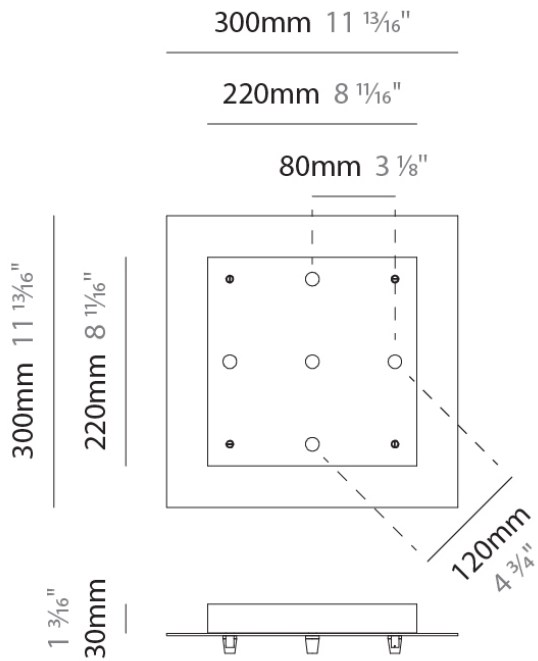

D14FOLD-MOD-SYS COMPONENTS

PROJECT	
TYPE	
NOTES	
QUANTITY	
DATE	

D149017-

DESCRIPTION
Square Canopy - 300mm - for 5 lights

GENERAL
Partner: Cangini & Tucci
Division: Design

PHYSICAL
Shape: Square
Length (mm): 300
Length (in): 11 13/16
Width (mm): 300
Width (in): 11 13/16
Height (mm): 30
Height (in): 1 3/16
Fixture Finish: CHR / BCR / MBK / MWH
Fixture Material: Metal

RATINGS AND CERTIFICATIONS
Certified By: Certified for North American Standards
IP rating: IP20