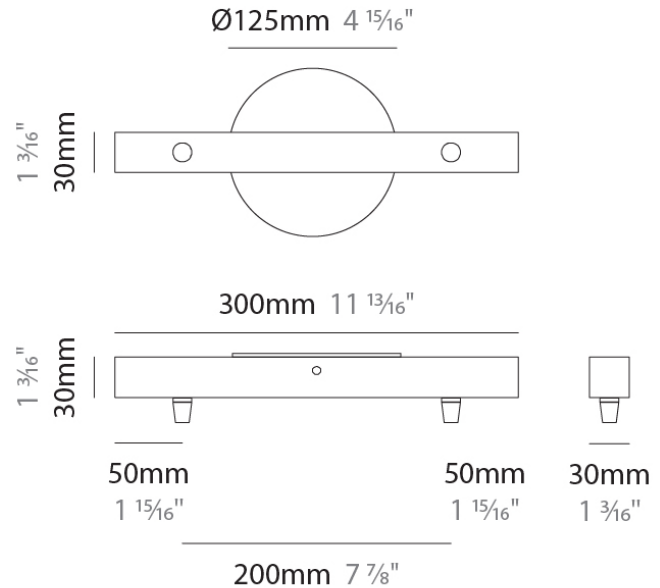

D14FOLD-MOD-SYS COMPONENTS

D149019-

DESCRIPTION
Slim Linear Canopy - 300mm - 2 lights

GENERAL
Partner: Cangini & Tucci
Division: Design

PHYSICAL
Shape: Rectangle
Length (mm): 300
Length (in): 11 ¹³/₁₆"
Width (mm): 30
Width (in): 1 ³/₁₆"
Height (mm): 30
Height (in): 1 ³/₁₆"
Fixture Finish: CHR / BCR / MBK / MWH
Fixture Material: Metal

RATINGS AND CERTIFICATIONS
Certified By: Certified for North American Standards
IP rating: IP20