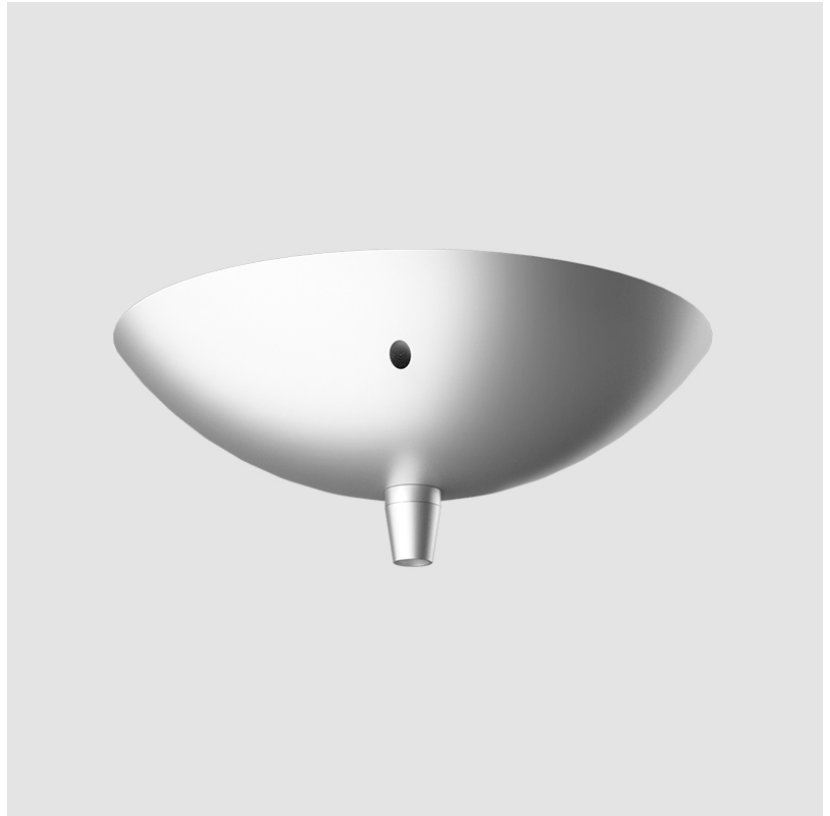

D14FOLD-MOD-SYS COMPONENTS SUSPENSION

D141026-

DESCRIPTION

Fold - Suspension - 70mm / 9 7/16" - 17.4W LED - 2700K / 3000K - 2370lm - 134.3lm/w - CRI: 95 - IP20

GENERAL

Series: Fold
 Subseries: Fold Modular
 Partner: Cangini & Tucci
 Division: Design
 Installation: Suspension
 Product Type: Pendant
 Mounting Location: Ceiling

PHYSICAL

Shape: Abstract
 Diameter (mm): 240
 Diameter (in): 9 7/16
 Height (mm): 70
 Height (in): 2 3/4
 Max. Overall Height (mm): 1570
 Max. Overall Height (in): 61 13/16
 Weight (kg): 1.235
 Weight (lbs): 2.72
 Fixture Finish: AMB / GRN / PNK / RUB / SKB / SMK / TOB / TRA
 Holder Finish: CHR / BLK
 Fixture Material: Glass / Metal
 Primary Material: Glass - Borosilicate
 Cable Details: 1500mm Transparent Cable
 Upon Request: Black Fabric Cable

DESCRIPTION

Standard Single 120mm - Round Canopy

GENERAL

Partner: Cangini & Tucci

Division: Design

PHYSICAL

Shape: Round

Diameter (mm): 120

Diameter (in): 4 ³/₄

Height (mm): 30

Height (in): 1 ³/₁₆

Fixture Finish: CHR / BCR / MBK / MWH

Fixture Material: Metal

RATINGS AND CERTIFICATIONS

Certified By: Certified for North American Standards

IP rating: IP20