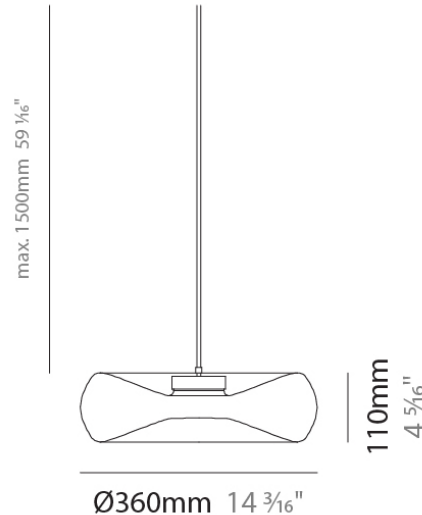

D14FOLD-MOD-SYS COMPONENTS SUSPENSION

D141027-

DESCRIPTION

Fold - Suspension - 100mm / 3 15/16" - 17.4W LED - 2700K / 3000K - 2370lm - 134.3lm/w - CRI: 95 - IP20

GENERAL

Series: Fold
Subseries: Fold Modular
Partner: Cangini & Tucci
Division: Design
Installation: Suspension
Product Type: Pendant
Mounting Location: Ceiling

PHYSICAL

Shape: Abstract
Diameter (mm): 360
Diameter (in): 14 3/16
Height (mm): 100
Height (in): 3 15/16
Max. Overall Height (mm): 1600
Max. Overall Height (in): 63
Weight (kg): 1.835
Weight (lbs): 4.05
Fixture Finish: AMB / GRN / PNK / RUB / SKB / SMK / TOB / TRA
Holder Finish: CHR / BLK
Fixture Material: Glass / Metal
Primary Material: Glass - Borosilicate
Cable Details: 1500mm Transparent Cable
Upon Request: Black Fabric Cable

ELECTRICAL

Input Wattage Range: 10 - 19 W
Lamp Type: LED
Input Wattage (W): 17.4
Dimming: Tri-Mode (Non-Dimming and Phase Dimming (120Vac only) and 0-10V Dimming)
Driver Included: No
Driver Location: Remote
Driver Type: Constant Current - 120 / 277Vac
Driver Class: Class 2
Input Voltage (V): 120 - 277
Constant Current (mA): 500

LED

Color Temperature (°K): 2700 / 3000
Nominal Lumen (lm): 2370
CRI: >95 CRI

RATINGS AND CERTIFICATIONS

Certified By: Certified for North American Standards
IP rating: IP20