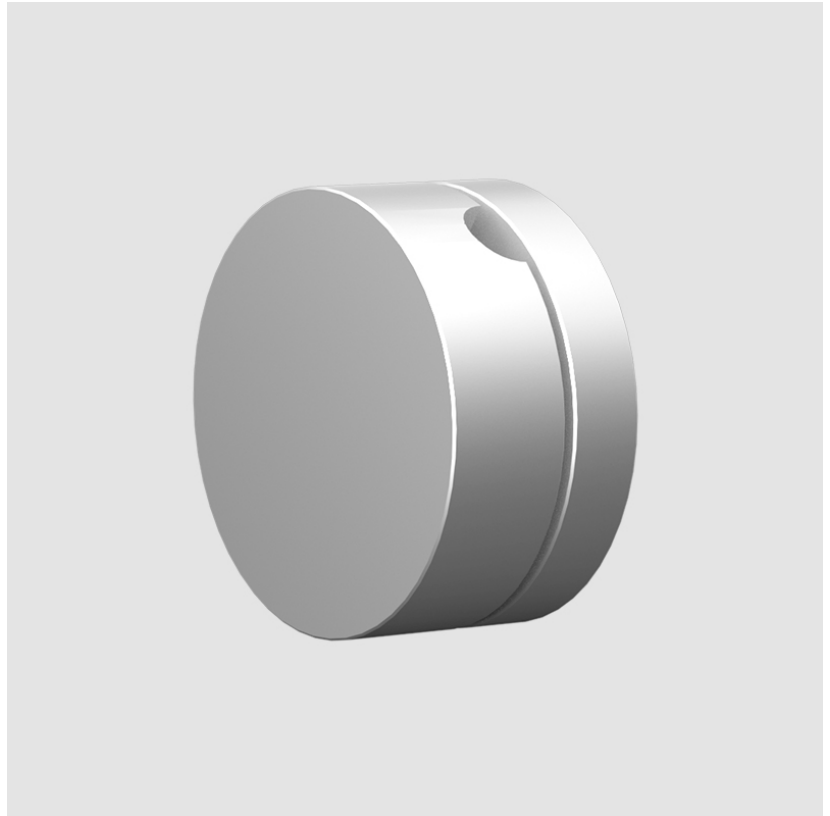

D14FOLD-MOD-SYS COMPONENTS

D149012-

DESCRIPTION
Accessory - Wall Stud Cable Spacer

GENERAL
Series: Flute
Partner: Cangini & Tucci
Division: Design

PHYSICAL
Fixture Finish: CHR / BCR / MBK / MWH
Fixture Material: Metal

RATINGS AND CERTIFICATIONS
Certified By: Certified for North American Standards
IP rating: IP20

20mm $\frac{13}{16}$ "

10mm $\frac{3}{8}$ "

20mm $\frac{13}{16}$ "