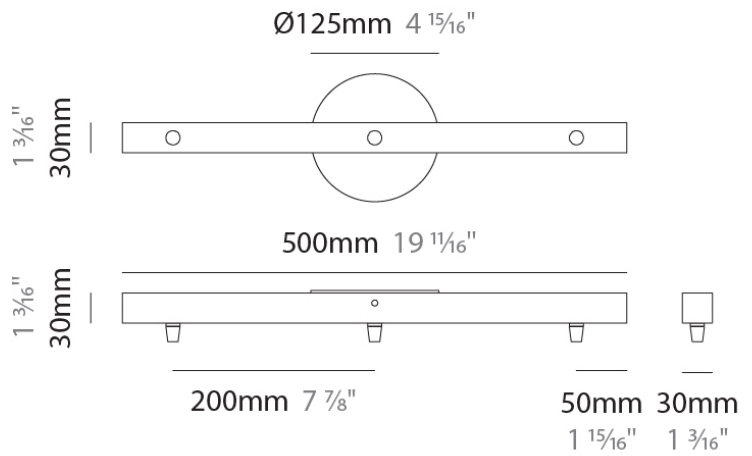

PROJECT	
TYPE	
NOTES	
QUANTITY	
DATE	

D14FOLD-MOD-SYS COMPONENTS

D149020-

DESCRIPTION
Slim Linear Canopy - 500mm - 3 lights

GENERAL
Partner: Cangini & Tucci
Division: Design

PHYSICAL
Shape: Rectangle
Length (mm): 500
Length (in): 19 11/16
Width (mm): 30
Width (in): 1 3/16
Height (mm): 30
Height (in): 1 3/16
Fixture Finish: CHR / BCR / MBK / MWH
Fixture Material: Metal

RATINGS AND CERTIFICATIONS
Certified By: Certified for North American Standards
IP rating: IP20