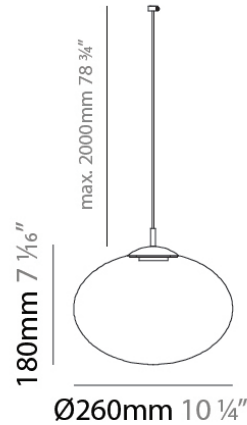

D14GEO-MOD-SYS COMPONENTS SUSPENSION

D141257-

GENERAL

Series: Geo
Subseries: Geo Monopoint
Brand: Cangini & Tucci
Division: Design
Mounting Type: Suspension
Mounting Location: Ceiling
Subcategory: Pendant

PHYSICAL

Shape: Sphere
Diameter (mm): 260
Diameter (in): 10 1/4
Height (mm): 180
Height (in): 7 1/16
Max. Overall Height (mm): 2180
Max. Overall Height (in): 85 13/16
Light Distribution: Omnidirectional
Diffuser: Glass - Opal
Fixture Finish: AMB / GRN / PNK / RUB / SKB / SMK / TOB / TRA
Holder Finish: CHR / MWH / MBK / BCR
Fixture Material: Glass / Metal
Cable Details: 2000mm / 78 3/4" Transparent Cable
Upon Request: Finishes - Peark Gold, Satin Gold, Satin Rose Gold, Satin Black Nickel

ELECTRICAL

Input Wattage Range: 10 - 19 W
Lamp Type: LED
Input Wattage (W): 7.8
Total Output Wattage (W): 6
Driver Included: No
Input Voltage (V): 120
Constant Current (MA): 500

LED

Delivered Lumen Range: 500 - 999 lm
Color Temperature (°K): 2700 / 3000
Nominal Lumen (lm): 866
CRI: >90 CRI
Lamp Life (hrs): 50000

RATINGS AND CERTIFICATIONS

Certified By: Certified for North American Standards
IP rating: IP20