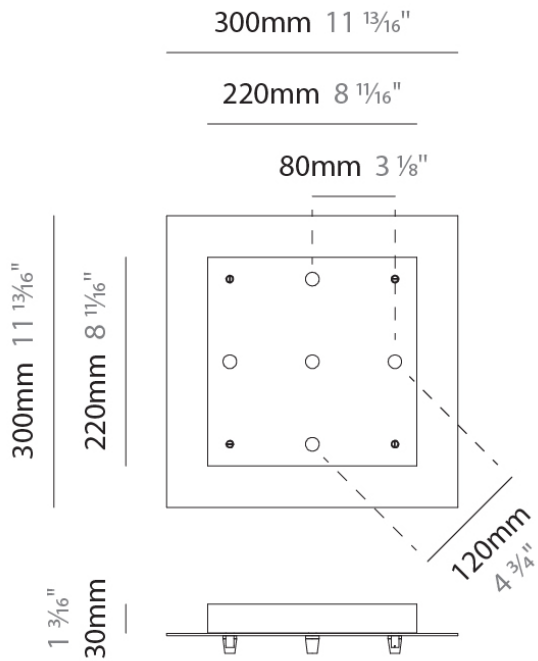

PROJECT	
TYPE	
NOTES	
QUANTITY	
DATE	

D14GEO-MOD-SYS COMPONENTS

D149017-

DESCRIPTION
Component - Square Canopy - 300mm - for 5 lights

GENERAL
Brand: Cangini & Tucci
Division: Design

PHYSICAL
Shape: Square
Length (mm): 300
Length (in): 11 ¹³/₁₆"
Width (mm): 300
Width (in): 11 ¹³/₁₆"
Height (mm): 30
Height (in): 1 ³/₁₆"
Fixture Finish: CHR / WHI / BLK / BST / SLF / GLF
Fixture Material: Metal

RATINGS AND CERTIFICATIONS
Certified By: Certified for North American Standards
IP rating: IP20