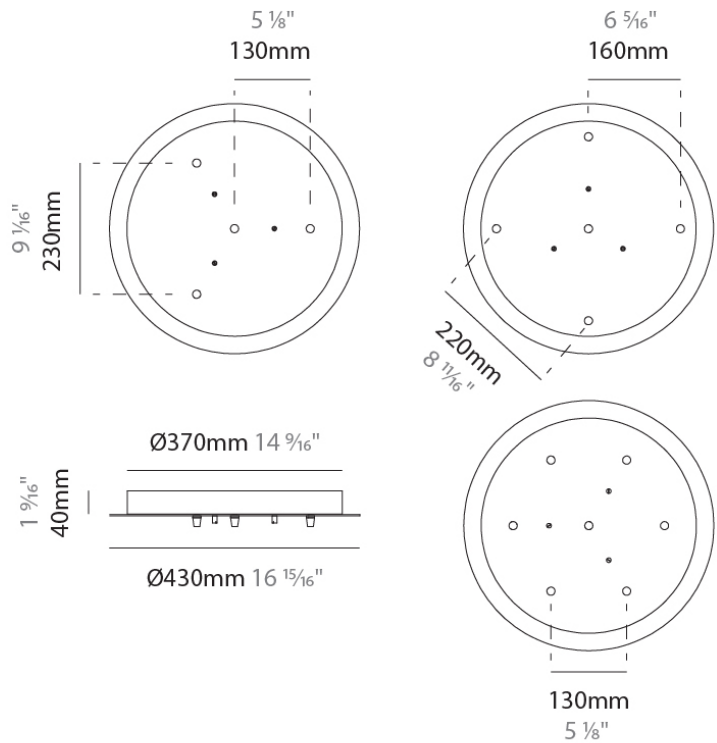

PROJECT	
TYPE	
NOTES	
QUANTITY	
DATE	

D14GEO-MOD-SYS COMPONENTS

D149015-

DESCRIPTION

Component - Round Canopy - 430mm - for 3 - 5 - 6 - 7 - 8 - 9 - 10 -11 lights

GENERAL

Brand: Cangini & Tucci
Division: Design

PHYSICAL

Shape: Round
Diameter (mm): 430
Diameter (in): 16 ¹⁵/₁₆
Height (mm): 40
Height (in): 1 ⁹/₁₆
Fixture Finish: CHR / WHI / BLK / BST / SLF / GLF
Fixture Material: Metal

RATINGS AND CERTIFICATIONS

Certified By: Certified for North American Standards
IP rating: IP20