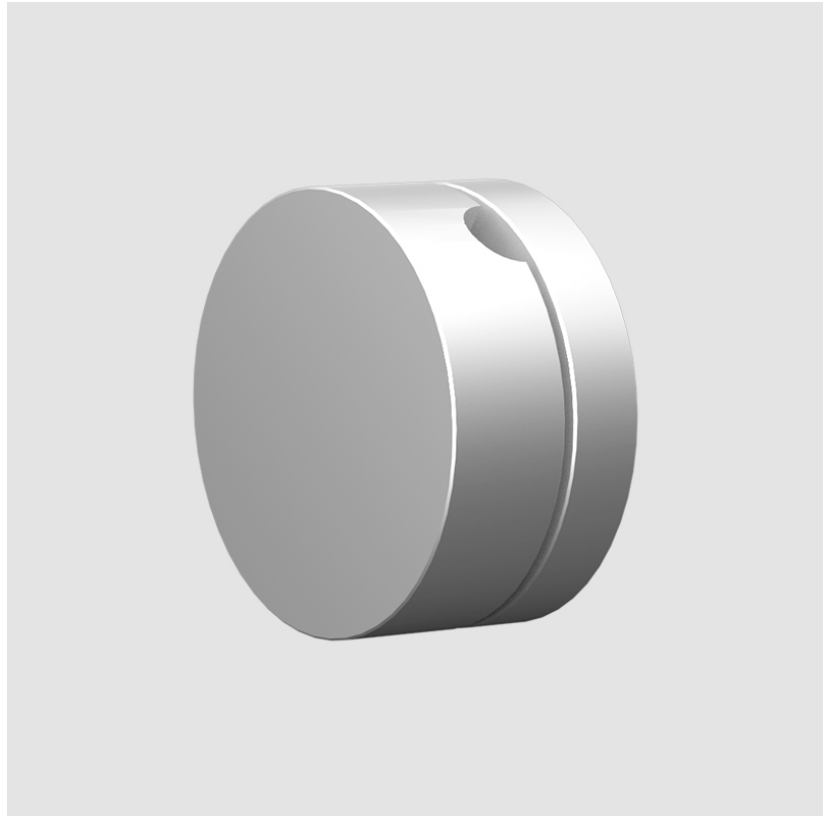

D14GEO-MOD-SYS COMPONENTS

D149012-

DESCRIPTION
Accessory - Wall Stud Cable Spacer

GENERAL
Series: Flute
Brand: Cangini & Tucci
Division: Design

PHYSICAL
Fixture Finish: CHR / WHI / BLK / BST / SLF / GLF
Fixture Material: Metal

RATINGS AND CERTIFICATIONS
Certified By: Certified for North American Standards
IP rating: IP20

20mm $\frac{13}{16}$ "

10mm $\frac{3}{8}$ "

20mm $\frac{13}{16}$ "