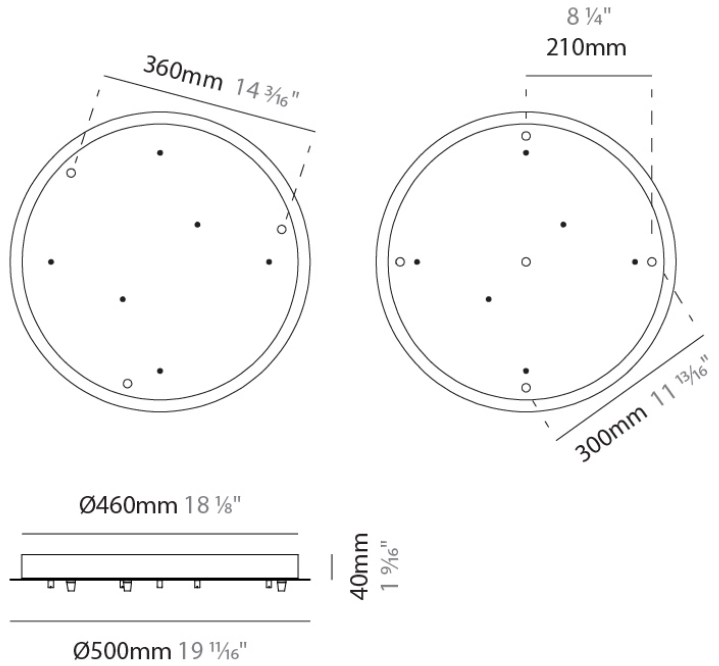

PROJECT	
TYPE	
NOTES	
QUANTITY	
DATE	

D14GEO-MOD-SYS COMPONENTS

D149016-

DESCRIPTION
Component - Round Canopy - 500mm - for 3 - 4 - 5 lights

GENERAL
Brand: Cangini & Tucci
Division: Design

PHYSICAL
Shape: Round
Diameter (mm): 500
Diameter (in): 19 11/16"
Height (mm): 40
Height (in): 1 9/16"
Fixture Finish: CHR / WHI / BLK / BST / SLF / GLF
Fixture Material: Metal

RATINGS AND CERTIFICATIONS
Certified By: Certified for North American Standards
IP rating: IP20