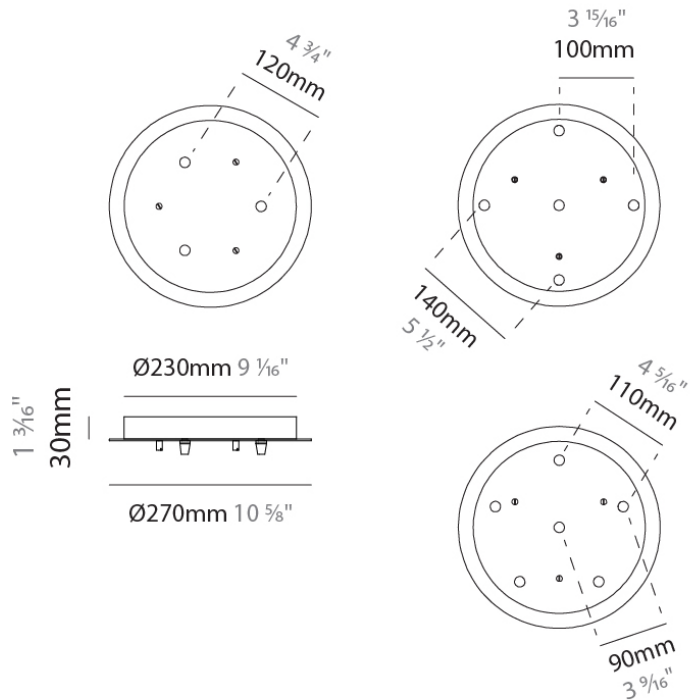

PROJECT	
TYPE	
NOTES	
QUANTITY	
DATE	

D14GEO-MOD-SYS COMPONENTS

D149014-

DESCRIPTION
Component - Round Canopy - 270mm - for 3 - 5 - 6 lights

GENERAL
Brand: Cangini & Tucci
Division: Design

PHYSICAL
Shape: Round
Diameter (mm): 270
Diameter (in): 10 ⁵/₈
Height (mm): 30
Height (in): 1 ³/₁₆
Fixture Finish: CHR / WHI / BLK / BST / SLF / GLF
Fixture Material: Metal

RATINGS AND CERTIFICATIONS
Certified By: Certified for North American Standards
IP rating: IP20