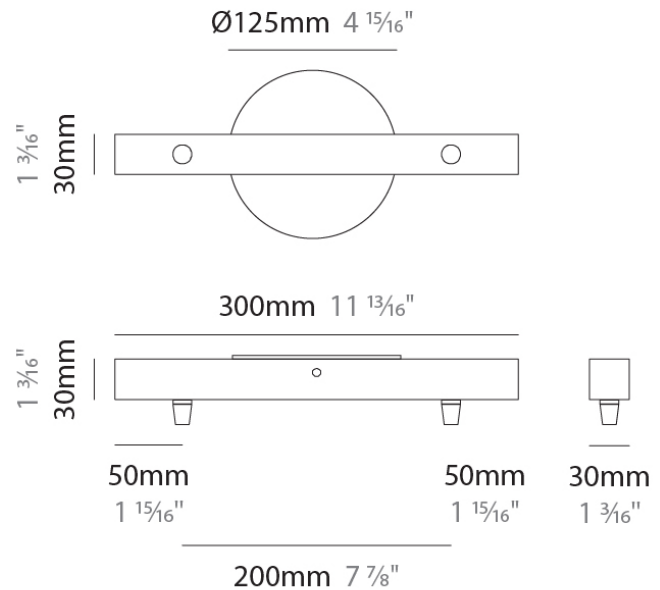

PROJECT	
TYPE	
NOTES	
QUANTITY	
DATE	

D14GEO-MOD-SYS COMPONENTS

D149019-

DESCRIPTION
Component - Slim Linear Canopy - 300mm - 2 lights

GENERAL
Brand: Cangini & Tucci
Division: Design

PHYSICAL
Shape: Rectangle
Length (mm): 300
Length (in): 11 ¹³/₁₆"
Width (mm): 30
Width (in): 1 ³/₁₆"
Height (mm): 30
Height (in): 1 ³/₁₆"
Fixture Finish: CHR / WHI / BLK / BST / SLF / GLF
Fixture Material: Metal

RATINGS AND CERTIFICATIONS
Certified By: Certified for North American Standards
IP rating: IP20