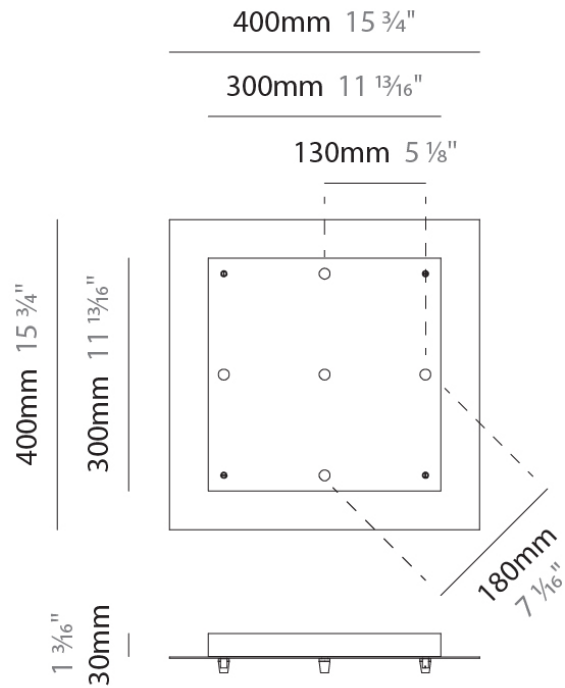

D14GEO-MOD-SYS COMPONENTS

PROJECT	
TYPE	
NOTES	
QUANTITY	
DATE	

D149018-

DESCRIPTION
Component - Square Canopy - 400mm - for 5 lights

GENERAL
Brand: Cangini & Tucci
Division: Design

PHYSICAL
Shape: Square
Length (mm): 400
Length (in): 15 3/4
Width (mm): 400
Width (in): 15 3/4
Height (mm): 30
Height (in): 1 3/16
Fixture Finish: CHR / WHI / BLK / BST / SLF / GLF
Fixture Material: Metal

RATINGS AND CERTIFICATIONS
Certified By: Certified for North American Standards
IP rating: IP20