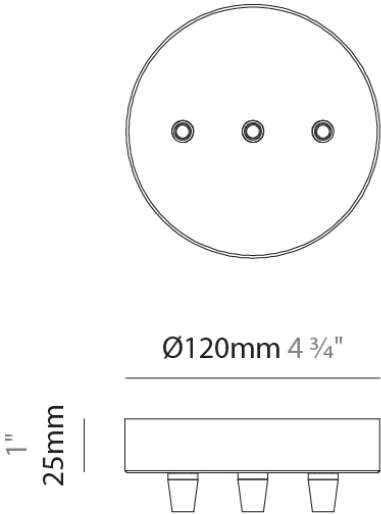

D14GEO-MOD-SYS COMPONENTS

D149006-

DESCRIPTION
Component - Round Canopy - 95mm - 3 Holes

GENERAL
Brand: Cangini & Tucci
Division: Design

PHYSICAL
Shape: Round
Diameter (mm): 120
Diameter (in): 4 ¾
Height (mm): 25
Height (in): 1
Fixture Finish: CHR / WHI / BLK / BST / SLF / GLF
Fixture Material: Metal

RATINGS AND CERTIFICATIONS
Certified By: Certified for North American Standards
IP rating: IP20