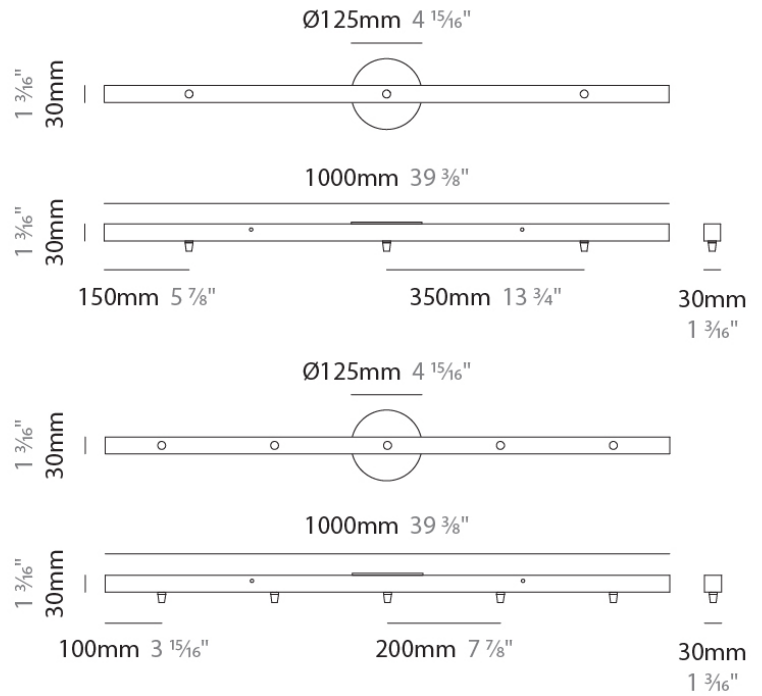

D14GEO-MOD-SYS COMPONENTS

PROJECT	
TYPE	
NOTES	
QUANTITY	
DATE	

D149021-

DESCRIPTION
Component - Slim Linear Canopy - 1000mm - 3-5 lights

GENERAL
Brand: Cangini & Tucci
Division: Design

PHYSICAL
Shape: Rectangle
Length (mm): 1000
Length (in): 39 3/8
Width (mm): 30
Width (in): 1 3/16
Height (mm): 30
Height (in): 1 3/16
Fixture Finish: CHR / WHI / BLK / BST / SLF / GLF
Fixture Material: Metal

RATINGS AND CERTIFICATIONS
Certified By: Certified for North American Standards
IP rating: IP20