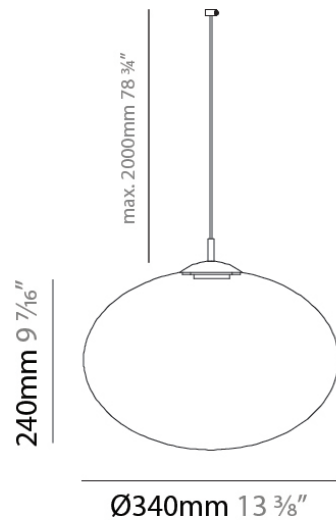

D14GEO-MOD-SYS COMPONENTS SUSPENSION

D141259-

GENERAL

Series: Geo
Subseries: Geo Monopoint
Brand: Cangini & Tucci
Division: Design
Mounting Type: Suspension
Mounting Location: Ceiling
Subcategory: Pendant

PHYSICAL

Shape: Sphere
Diameter (mm): 340
Diameter (in): 13 3/8"
Height (mm): 240
Height (in): 9 7/16"
Max. Overall Height (mm): 2240
Max. Overall Height (in): 88 3/16"
Light Distribution: Omnidirectional
Diffuser: Glass - Opal
Fixture Finish: AMB / GRN / PNK / RUB / SKB / SMK / TOB / TRA
Holder Finish: CHR / MWH / MBK / BCR
Fixture Material: Glass / Metal
Cable Details: 2000mm / 78 3/4" Transparent Cable
Upon Request: Finishes - Peark Gold, Satin Gold, Satin Rose Gold, Satin Black Nickel

ELECTRICAL

Input Wattage Range: 1 - 9 W
Lamp Type: LED
Input Wattage (W): 7.8
Total Output Wattage (W): 6
Driver Included: No
Input Voltage (V): 120
Constant Current (MA): 500

LED

Delivered Lumen Range: 500 - 999 lm
Color Temperature (°K): 2700 / 3000
Nominal Lumen (lm): 866
CRI: >90 CRI
Lamp Life (hrs): 50000

RATINGS AND CERTIFICATIONS

Certified By: Certified for North American Standards
IP rating: IP20