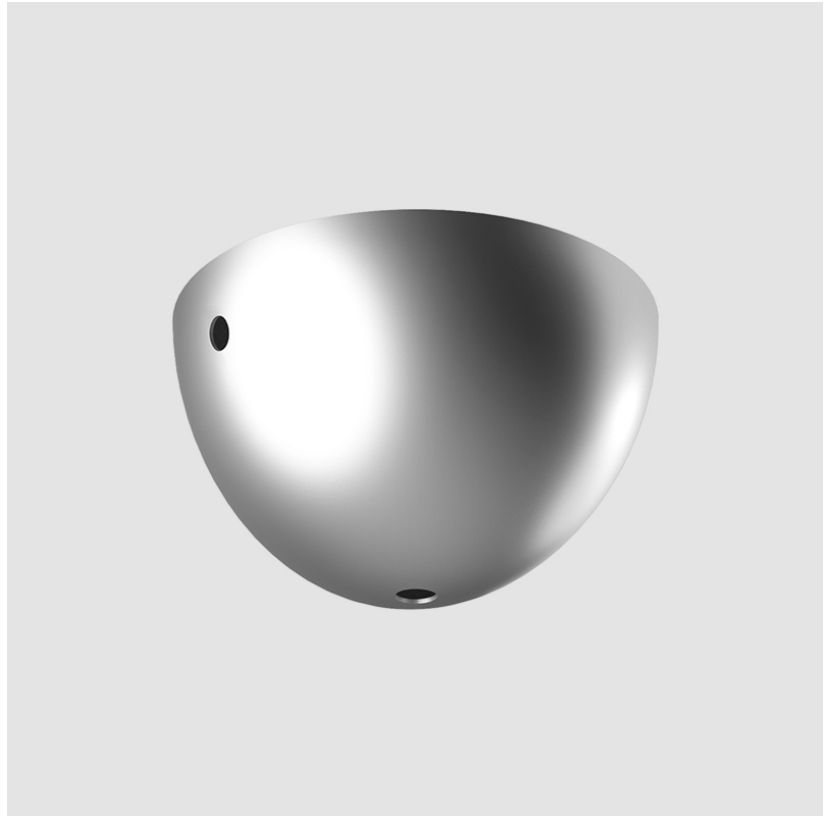

D14GEO-MOD-SYS COMPONENTS

D149008-

DESCRIPTION

Component - Single 120mm - Round Cone Canopy - 2 External Holes + 1 Central Hole

GENERAL

Brand: Cangini & Tucci

Division: Design

PHYSICAL

Shape: Round

Diameter (mm): 120

Diameter (in): 4 3/4

Height (mm): 70

Height (in): 2 3/4

Fixture Finish: CHR / WHI / BLK / BST / SLF / GLF

Fixture Material: Metal

RATINGS AND CERTIFICATIONS

Certified By: Certified for North American Standards

IP rating: IP20

Ø120mm 4 3/4"

70mm 2 3/4"