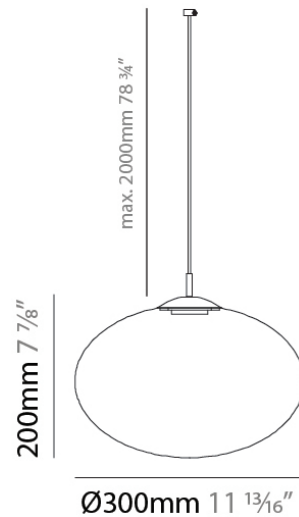

PROJECT	
TYPE	
NOTES	
QUANTITY	
DATE	

D14GEO-MOD-SYS COMPONENTS SUSPENSION

D141258-

GENERAL

Series: Geo
Subseries: Geo Monopoint
Brand: Cangini & Tucci
Division: Design
Mounting Type: Suspension
Mounting Location: Ceiling
Subcategory: Pendant

PHYSICAL

Shape: Sphere
Diameter (mm): 300
Diameter (in): 11 ¹³/₁₆"
Height (mm): 200
Height (in): 7 ⁷/₈"
Max. Overall Height (mm): 2200
Max. Overall Height (in): 86 ⁵/₈"
Light Distribution: Omnidirectional
Diffuser: Glass - Opal
Fixture Finish: AMB / GRN / PNK / RUB / SKB / SMK / TOB / TRA
Holder Finish: CHR / MWH / MBK / BCR
Fixture Material: Glass / Metal
Cable Details: 2000mm / 78 3/4" Transparent Cable
Upon Request: Finishes - Peark Gold, Satin Gold, Satin Rose Gold, Satin Black Nickel

ELECTRICAL

Input Wattage Range: 1 - 9 W
Lamp Type: LED
Input Wattage (W): 7.8
Total Output Wattage (W): 6
Driver Included: No
Input Voltage (V): 120
Constant Current (MA): 500

LED

Delivered Lumen Range: 500 - 999 lm
Color Temperature (°K): 2700 / 3000
Nominal Lumen (lm): 866
CRI: >90 CRI
Lamp Life (hrs): 50000

RATINGS AND CERTIFICATIONS

Certified By: Certified for North American Standards
IP rating: IP20