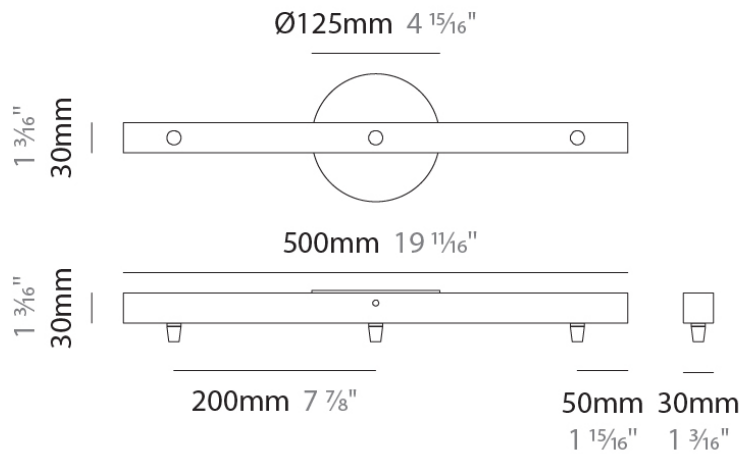

PROJECT	
TYPE	
NOTES	
QUANTITY	
DATE	

D14GEO-MOD-SYS COMPONENTS

D149020-

DESCRIPTION

Component - Slim Linear Canopy - 500mm - 3 lights

GENERAL

Brand: Cangini & Tucci

Division: Design

PHYSICAL

Shape: Rectangle

Length (mm): 500

Length (in): 19 11/16"

Width (mm): 30

Width (in): 1 3/16"

Height (mm): 30

Height (in): 1 3/16"

Fixture Finish: CHR / WHI / BLK / BST / SLF / GLF

Fixture Material: Metal

RATINGS AND CERTIFICATIONS

Certified By: Certified for North American Standards

IP rating: IP20