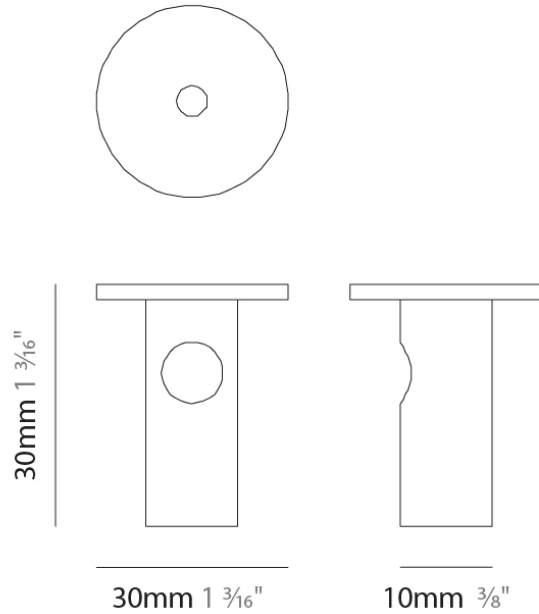

D14GEO-MOD-SYS COMPONENTS

PROJECT	
TYPE	
NOTES	
QUANTITY	
DATE	

D149013-

DESCRIPTION
Accessory - Ceiling Cable Spacer

GENERAL
Series: Flute
Brand: Cangini & Tucci
Division: Design

PHYSICAL
Fixture Finish: CHR / WHI / BLK / BST / SLF / GLF
Fixture Material: Metal

RATINGS AND CERTIFICATIONS
Certified By: Certified for North American Standards
IP rating: IP20