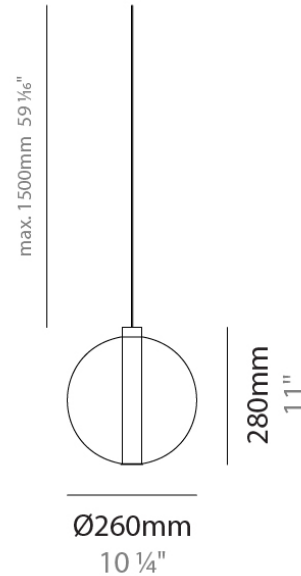

PROJECT	
TYPE	
NOTES	
QUANTITY	
DATE	

D140SCURA-MOD-SYS COMPONENTS SUSPENSION

D141220-

DESCRIPTION

Oscura - Suspension - 260mm / 10 1/4" - 1 x Max. 4W LED Retrofit
- G9 - Chrome - Without Canopy

GENERAL

Series: Oscura
Subseries: Oscura - Modular System
Partner: Cangini & Tucci
Division: Design
Installation: Suspension
Product Type: Pendant
Mounting Location: Ceiling

PHYSICAL

Shape: Round
Diameter (mm): 260
Diameter (in): 10 1/4
Height (mm): 280
Height (in): 11
Max. Overall Height (mm): 1780
Max. Overall Height (in): 70 1/16
Weight (kg): 1.000
Weight (lbs): 2.2
Fixture Finish: AMB / GRN / PNK / RUB / SMK / TOB / TRA
Holder Finish: CHR
Fixture Material: Glass / Metal
Primary Material: Glass - Borosilicate
Cable Details: 1500mm cable

ELECTRICAL

Number of Lamps: 1
Lamp Type: LED Retrofit
Bulb Included: Bulb Not Included
Total Output Wattage (W): 4
Max. Wattage Per Lamp (W): 1
Lamp Base: G9
Input Voltage (V): 120

RATINGS AND CERTIFICATIONS

Certified By: Certified for North American Standards
IP rating: IP20