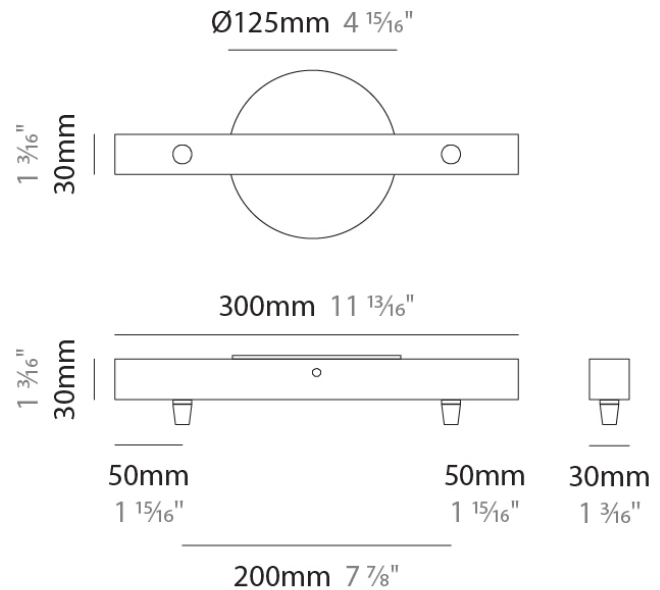

GENERAL

Series: Oscura
Subseries: Oscura - Modular System
Partner: Cangini & Tucci
Division: Design
Installation: Suspension
Product Type: Pendant
Mounting Location: Ceiling

PHYSICAL

Shape: Round
Diameter (mm): 240
Diameter (in): 9 7/16
Height (mm): 260
Height (in): 10 1/4
Max. Overall Height (mm): 1760
Max. Overall Height (in): 69 7/16
Weight (kg): 0.925
Weight (lbs): 2.04
Fixture Finish: AMB / GRN / PNK / RUB / SMK / TOB / TRA
Holder Finish: CHR
Fixture Material: Glass / Metal
Primary Material: Glass - Borosilicate
Cable Details: 1500mm cable

GENERAL
 Partner: Cangini & Tucci
 Division: Design

PHYSICAL
 Shape: Square
 Length (mm): 400
 Length (in): 15 3/4
 Width (mm): 400
 Width (in): 15 3/4
 Height (mm): 30
 Height (in): 1 3/16
 Fixture Finish: CHR / BCR / MBK / MWH
 Fixture Material: Metal

GENERAL

Partner: Cangini & Tucci

Division: Design

PHYSICAL

Shape: Rectangle

Length (mm): 300

Length (in): 11 ¹³/₁₆"

Width (mm): 30

Width (in): 1 ³/₁₆"

Height (mm): 30

Height (in): 1 ³/₁₆"

Fixture Finish: CHR / BCR / MBK / MWH

Fixture Material: Metal

RATINGS AND CERTIFICATIONS

Certified By: Certified for North American Standards

IP rating: IP20