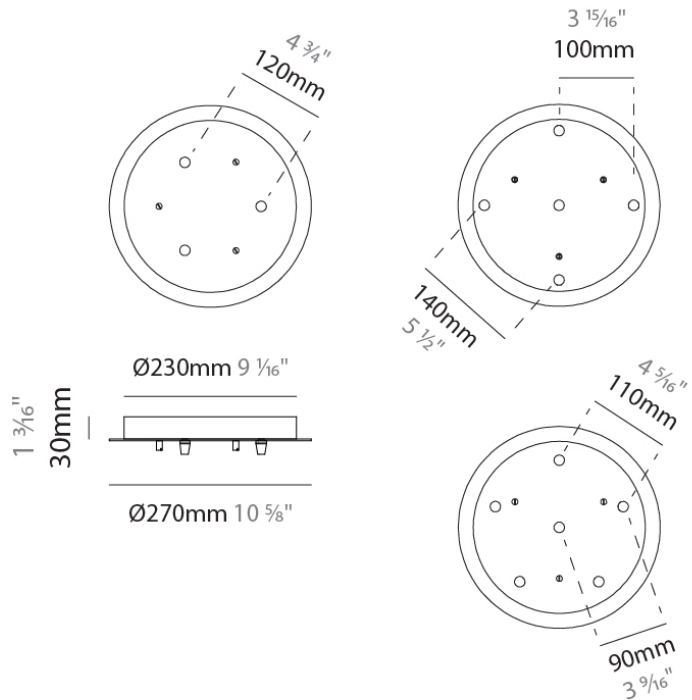

PROJECT	
TYPE	
NOTES	
QUANTITY	
DATE	

D140SCURA-MOD-SYS COMPONENTS

D149014-

DESCRIPTION
Round Canopy - 270mm - for 3 - 5 - 6 lights

GENERAL
Partner: Cangini & Tucci
Division: Design

PHYSICAL
Shape: Round
Diameter (mm): 270
Diameter (in): 10 ⁵/₈
Height (mm): 30
Height (in): 1 ³/₁₆
Fixture Finish: CHR / BCR / MBK / MWH
Fixture Material: Metal

RATINGS AND CERTIFICATIONS
Certified By: Certified for North American Standards
IP rating: IP20