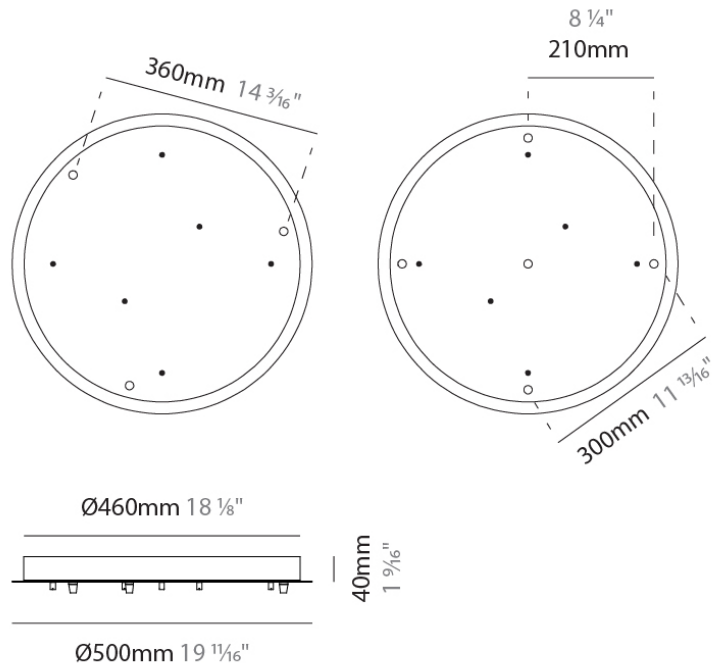

PHYSICAL

Shape: Round
 Diameter (mm): 140
 Diameter (in): 5 1/2
 Height (mm): 160
 Height (in): 6 5/16
 Max. Overall Height (mm): 1660
 Max. Overall Height (in): 65 3/8
 Weight (kg): 0.51
 Weight (lbs): 1.12
 Fixture Finish: AMB / BLK / BRZ / GLD / GRN / PNK / RGD / RUB / SKB / SMK / STE / TOB / TRA
 Holder Finish: CHR
 Fixture Material: Glass / Metal
 Primary Material: Glass - Borosilicate
 Cable Details: 1500mm cable

GENERAL
 Partner: Cangini & Tucci
 Division: Design

PHYSICAL
 Shape: Round
 Diameter (mm): 430
 Diameter (in): 16 ¹⁵/₁₆
 Height (mm): 40
 Height (in): 1 ⁹/₁₆
 Fixture Finish: CHR / BCR / MBK / MWH
 Fixture Material: Metal

GENERAL

Partner: Cangini & Tucci

Division: Design

PHYSICAL

Shape: Round

Diameter (mm): 500

Diameter (in): 19 11/16"

Height (mm): 40

Height (in): 1 9/16"

Fixture Finish: CHR / BCR / MBK / MWH

Fixture Material: Metal

RATINGS AND CERTIFICATIONS

Certified By: Certified for North American Standards

IP rating: IP20

PROJECT	
TYPE	
NOTES	
QUANTITY	
DATE	