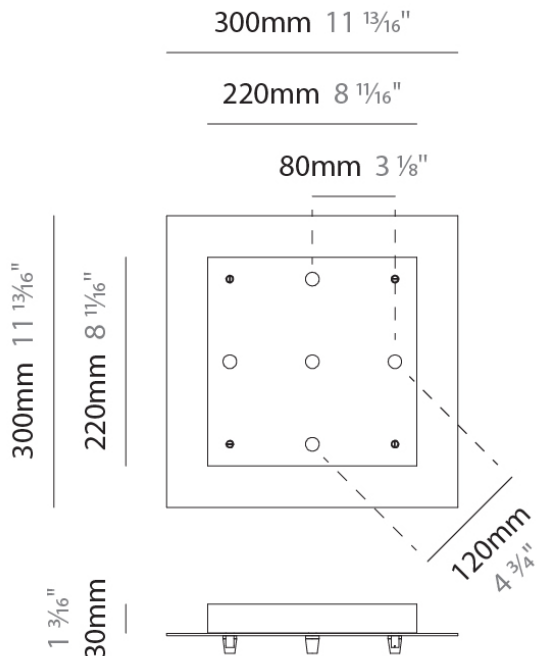

PROJECT	
TYPE	
NOTES	
QUANTITY	
DATE	

D140SCURA-MOD-SYS COMPONENTS

D149017-

DESCRIPTION

Component - Square Canopy - 300mm - for 5 lights

GENERAL

Brand: Cangini & Tucci

Division: Design

PHYSICAL

Shape: Square

Length (mm): 300

Length (in): 11 ¹³/₁₆"

Width (mm): 300

Width (in): 11 ¹³/₁₆"

Height (mm): 30

Height (in): 1 ³/₁₆"

Fixture Finish: CHR / WHI / BLK / BST / SLF / GLF

Fixture Material: Metal

RATINGS AND CERTIFICATIONS

Certified By: Certified for North American Standards

IP rating: IP20