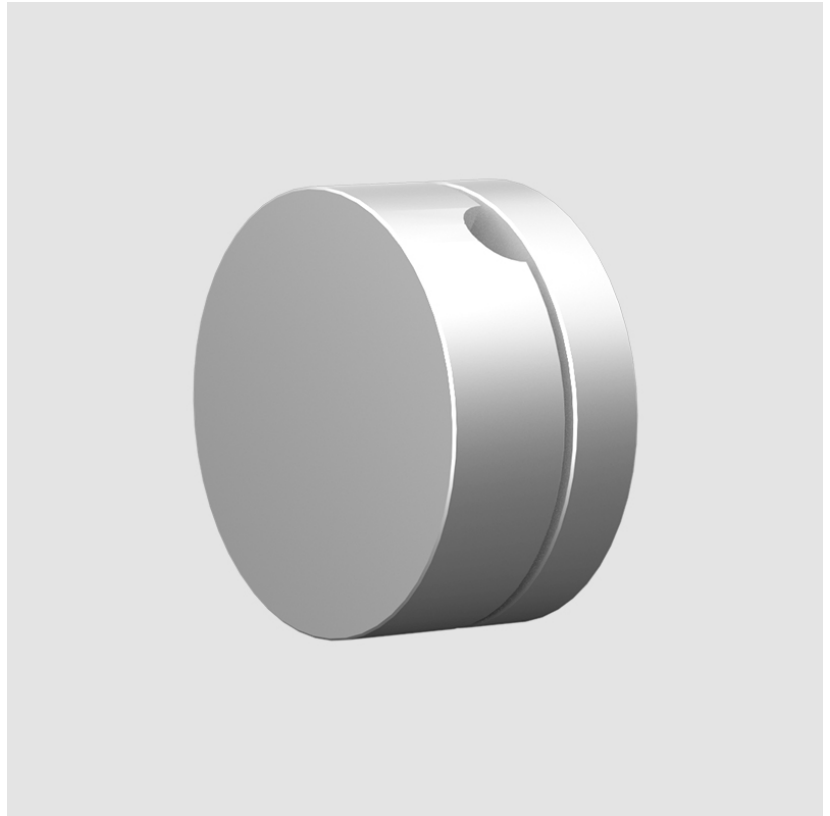

D140SCURA-MOD-SYS COMPONENTS

D149012-

DESCRIPTION

Accessory - Wall Stud Cable Spacer

GENERAL

Series: Flute

Brand: Cangini & Tucci

Division: Design

PHYSICAL

Fixture Finish: CHR / WHI / BLK / BST / SLF / GLF

Fixture Material: Metal

RATINGS AND CERTIFICATIONS

Certified By: Certified for North American Standards

IP rating: IP20

20mm $\frac{13}{16}$ "

10mm $\frac{3}{8}$ "

20mm $\frac{13}{16}$ "