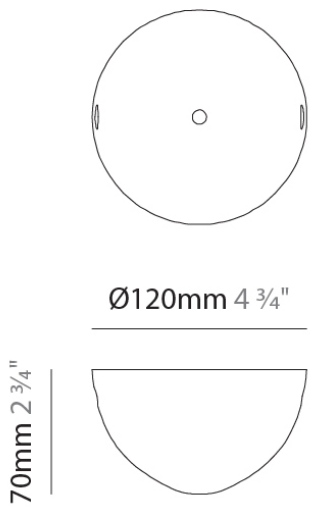

PROJECT	
TYPE	
NOTES	
QUANTITY	
DATE	

D140SCURA-MOD-SYS COMPONENTS

D149008-

DESCRIPTION
Component - Single 120mm - Round Cone Canopy - 2 External Holes + 1 Central Hole

GENERAL
Brand: Cangini & Tucci
Division: Design

PHYSICAL
Shape: Round
Diameter (mm): 120
Diameter (in): 4 ¾
Height (mm): 70
Height (in): 2 ¾
Fixture Finish: CHR / WHI / BLK / BST / SLF / GLF
Fixture Material: Metal

RATINGS AND CERTIFICATIONS
Certified By: Certified for North American Standards
IP rating: IP20