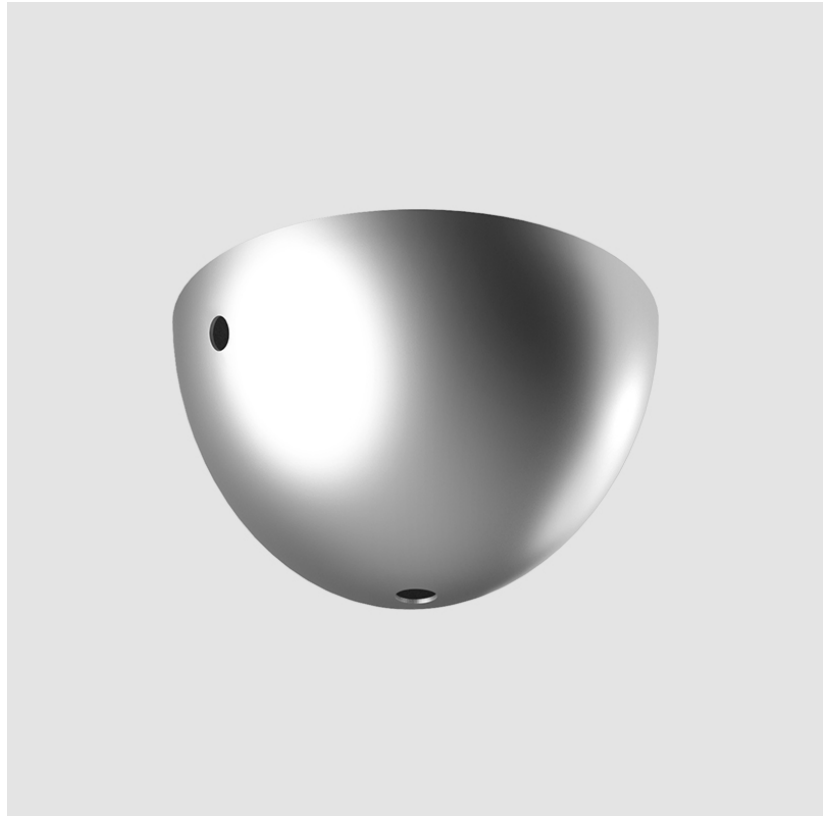

D140SCURA-MOD-SYS COMPONENTS

D149008-

DESCRIPTION

Single 120mm - Round Cone Canopy - 2 External Holes + 1 Central Hole

GENERAL

Partner: Cangini & Tucci

Division: Design

PHYSICAL

Shape: Round

Diameter (mm): 120

Diameter (in): 4 3/4

Height (mm): 70

Height (in): 2 3/4

Fixture Finish: CHR / BCR / MBK / MWH

Fixture Material: Metal

RATINGS AND CERTIFICATIONS

Certified By: Certified for North American Standards

IP rating: IP20

Ø120mm 4 3/4"

70mm 2 3/4"