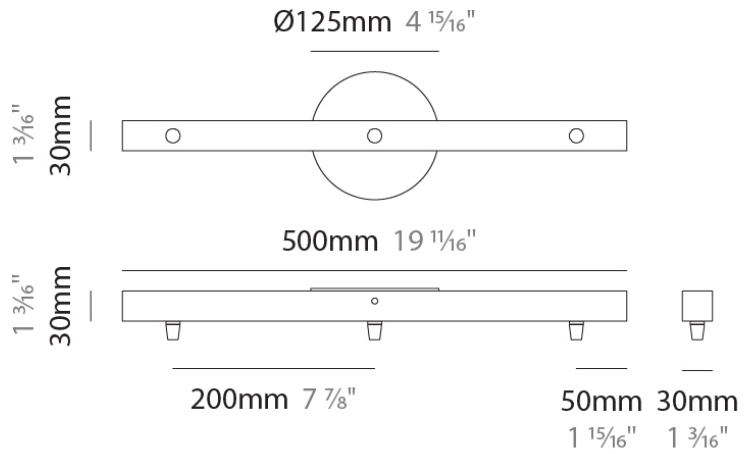

D140SCURA-MOD-SYS COMPONENTS

PROJECT	
TYPE	
NOTES	
QUANTITY	
DATE	

D149020-

DESCRIPTION
Component - Slim Linear Canopy - 500mm - 3 lights

GENERAL
Brand: Cangini & Tucci
Division: Design

PHYSICAL
Shape: Rectangle
Length (mm): 500
Length (in): 19 11/16
Width (mm): 30
Width (in): 1 3/16
Height (mm): 30
Height (in): 1 3/16
Fixture Finish: CHR / WHI / BLK / BST / SLF / GLF
Fixture Material: Metal

RATINGS AND CERTIFICATIONS
Certified By: Certified for North American Standards
IP rating: IP20