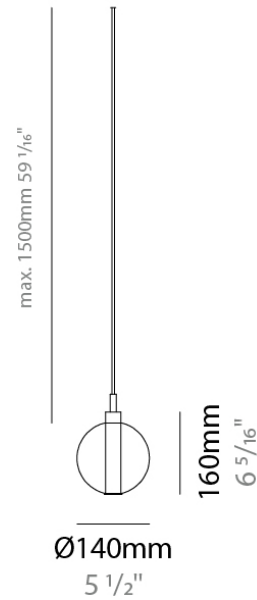

D140SCURA-MOD-SYS COMPONENTS SUSPENSION

D141136-

DESCRIPTION

Oscura - Suspension - 140mm / 5 1/2" - 1 x Max. 4W LED Retrofit - G9 - Without Canopy

GENERAL

Series: Oscura
Subseries: Oscura - Modular System
Brand: Cangini & Tucci
Division: Design
Mounting Type: Suspension
Mounting Location: Ceiling
Subcategory: Pendant

PHYSICAL

Shape: Round
Diameter (mm): 140
Diameter (in): 5 1/2
Height (mm): 160
Height (in): 6 5/16
Max. Overall Height (mm): 1660
Max. Overall Height (in): 65 3/8
Light Distribution: Omnidirectional
Weight (kg): 0.51
Weight (lbs): 1.12
Fixture Finish: AMB / BLK / BRZ / GLD / GRN / PNK / RGD / RUB / SKB / SMK / STE / TOB / TRA
Holder Finish: CHR
Fixture Material: Glass / Metal
Cable Details: 1500mm cable

ELECTRICAL

Number of Lamps: 1
Lamp Type: LED Retrofit
Bulb Included: Bulb Not Included
Max. Wattage Per Lamp (W): 4
Lamp Base: G9
Input Voltage (V): 120

RATINGS AND CERTIFICATIONS

Certified By: Certified for North American Standards
IP rating: IP20

PROJECT	
TYPE	
NOTES	
QUANTITY	
DATE