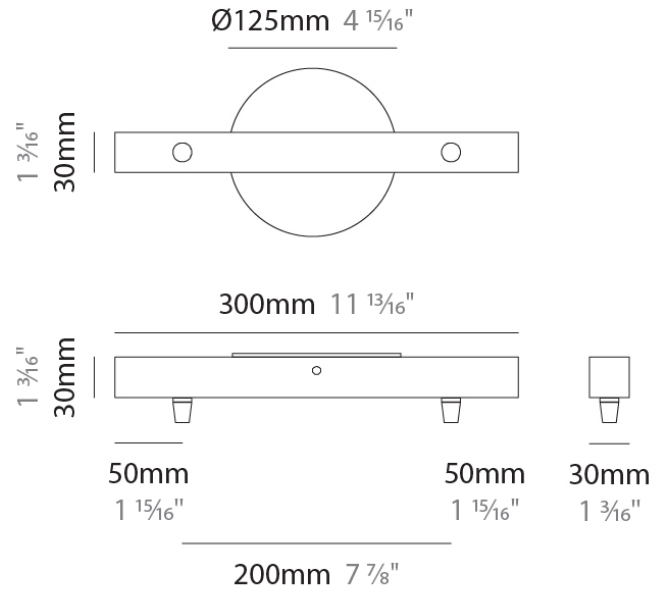

PROJECT	
TYPE	
NOTES	
QUANTITY	
DATE	

D140SCURA-MOD-SYS COMPONENTS

D149019-

DESCRIPTION
Component - Slim Linear Canopy - 300mm - 2 lights

GENERAL
Brand: Cangini & Tucci
Division: Design

PHYSICAL
Shape: Rectangle
Length (mm): 300
Length (in): 11 ¹³/₁₆"
Width (mm): 30
Width (in): 1 ³/₁₆"
Height (mm): 30
Height (in): 1 ³/₁₆"
Fixture Finish: CHR / WHI / BLK / BST / SLF / GLF
Fixture Material: Metal

RATINGS AND CERTIFICATIONS
Certified By: Certified for North American Standards
IP rating: IP20