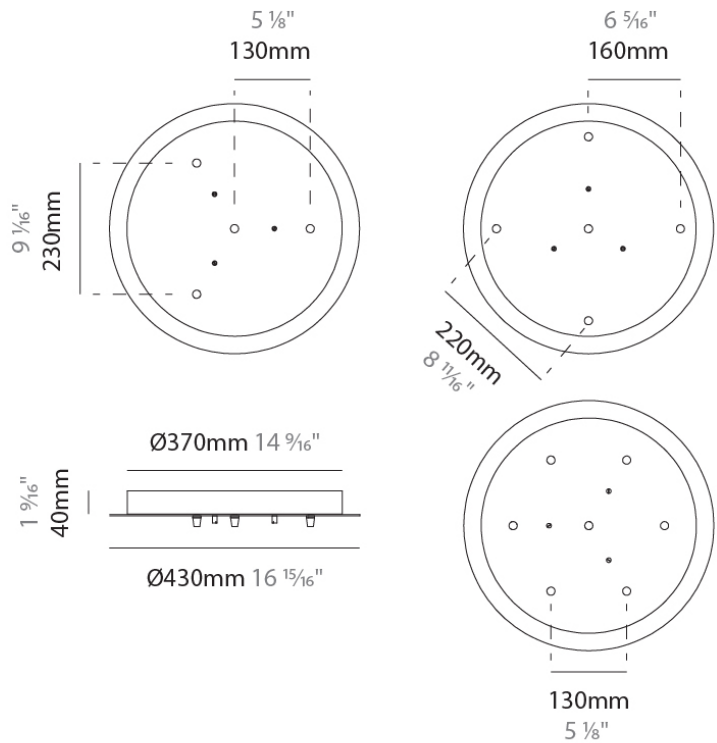

PROJECT	
TYPE	
NOTES	
QUANTITY	
DATE	

D140SCURA-MOD-SYS COMPONENTS

D149015-

DESCRIPTION

Component - Round Canopy - 430mm - for 3 - 5 - 6 - 7 - 8 - 9 - 10 -11 lights

GENERAL

Brand: Cangini & Tucci
Division: Design

PHYSICAL

Shape: Round
Diameter (mm): 430
Diameter (in): 16 ¹⁵/₁₆
Height (mm): 40
Height (in): 1 ⁹/₁₆
Fixture Finish: CHR / WHI / BLK / BST / SLF / GLF
Fixture Material: Metal

RATINGS AND CERTIFICATIONS

Certified By: Certified for North American Standards
IP rating: IP20