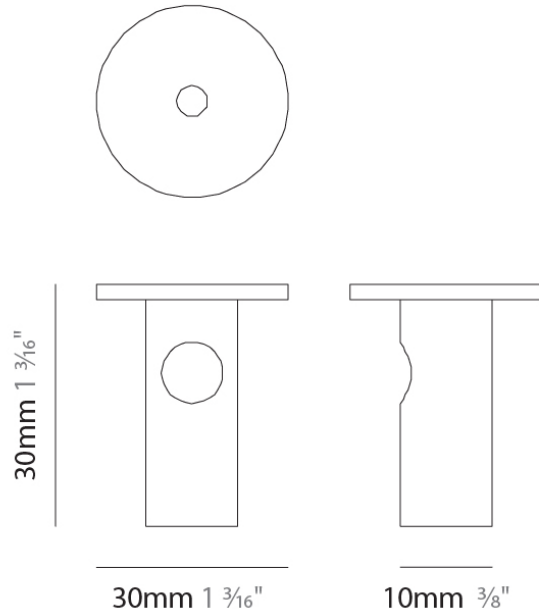

PROJECT	_____
TYPE	_____
NOTES	_____
QUANTITY	_____
DATE	_____

D140SCURA-MOD-SYS COMPONENTS

D149013-

DESCRIPTION
Accessory - Ceiling Cable Spacer

GENERAL
Series: Flute
Brand: Cangini & Tucci
Division: Design

PHYSICAL
Fixture Finish: CHR / WHI / BLK / BST / SLF / GLF
Fixture Material: Metal

RATINGS AND CERTIFICATIONS
Certified By: Certified for North American Standards
IP rating: IP20