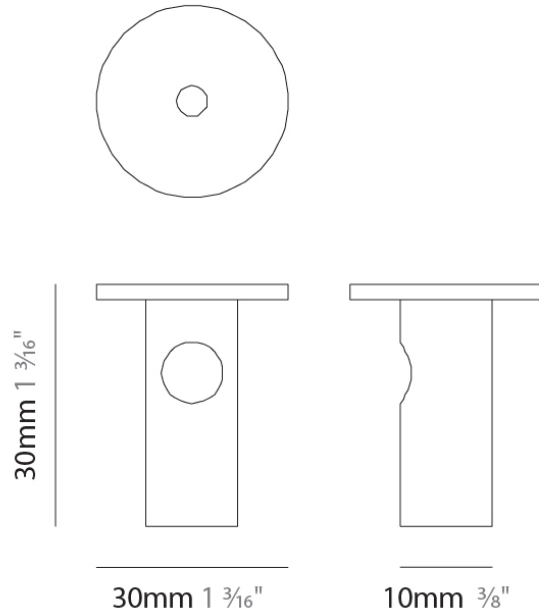

PROJECT	
TYPE	
NOTES	
QUANTITY	
DATE	

D140SCURA-MOD-SYS COMPONENTS

D149013-

DESCRIPTION
Accessory - Ceiling Cable Spacer

GENERAL
Series: Flute
Partner: Cangini & Tucci
Division: Design

PHYSICAL
Fixture Finish: CHR / BCR / MBK / MWH
Fixture Material: Metal

RATINGS AND CERTIFICATIONS
Certified By: Certified for North American Standards
IP rating: IP20