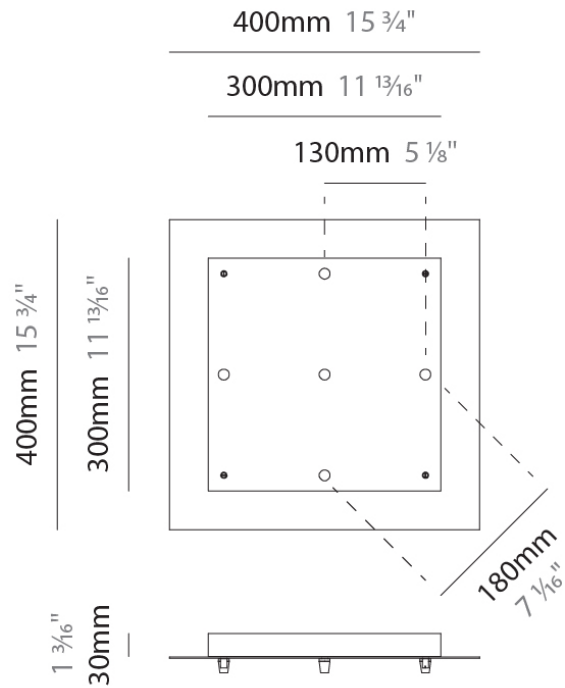

D140SCURA-MOD-SYS COMPONENTS

PROJECT	
TYPE	
NOTES	
QUANTITY	
DATE	

D149018-

DESCRIPTION
Square Canopy - 400mm - for 5 lights

GENERAL
Partner: Cangini & Tucci
Division: Design

PHYSICAL
Shape: Square
Length (mm): 400
Length (in): 15 3/4
Width (mm): 400
Width (in): 15 3/4
Height (mm): 30
Height (in): 1 3/16
Fixture Finish: CHR / BCR / MBK / MWH
Fixture Material: Metal

RATINGS AND CERTIFICATIONS
Certified By: Certified for North American Standards
IP rating: IP20