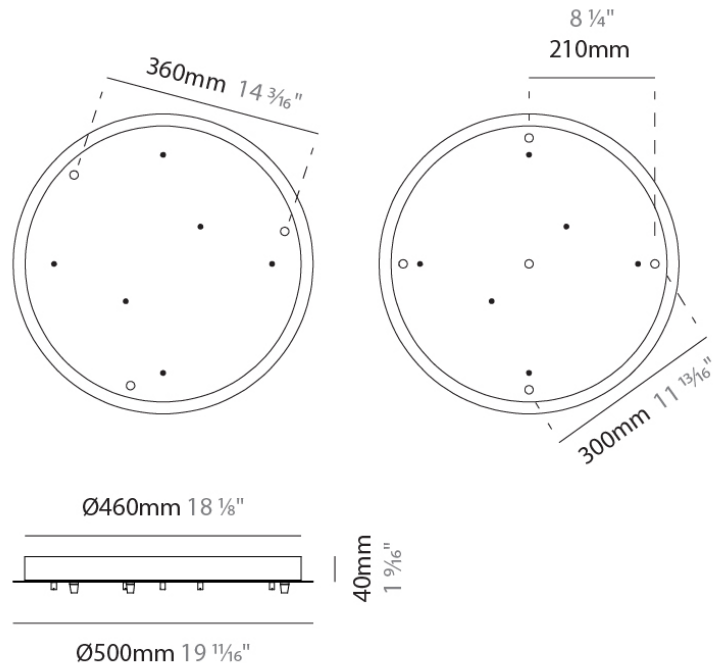

PROJECT	
TYPE	
NOTES	
QUANTITY	
DATE	

D140SCURA-MOD-SYS COMPONENTS

D149016-

DESCRIPTION
Component - Round Canopy - 500mm - for 3 - 4 - 5 lights

GENERAL
Brand: Cangini & Tucci
Division: Design

PHYSICAL
Shape: Round
Diameter (mm): 500
Diameter (in): 19 11/16"
Height (mm): 40
Height (in): 1 9/16"
Fixture Finish: CHR / WHI / BLK / BST / SLF / GLF
Fixture Material: Metal

RATINGS AND CERTIFICATIONS
Certified By: Certified for North American Standards
IP rating: IP20