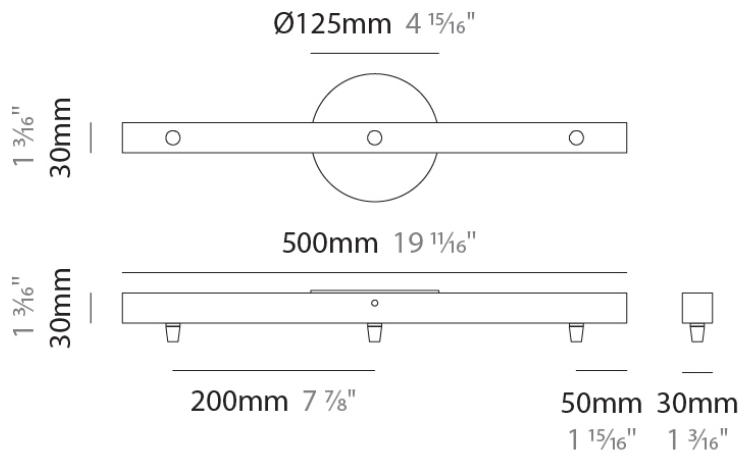

PROJECT	
TYPE	
NOTES	
QUANTITY	
DATE	

D140SCURA-MOD-SYS COMPONENTS

D149020-

DESCRIPTION
Slim Linear Canopy - 500mm - 3 lights

GENERAL
Partner: Cangini & Tucci
Division: Design

PHYSICAL
Shape: Rectangle
Length (mm): 500
Length (in): 19 11/16
Width (mm): 30
Width (in): 1 3/16
Height (mm): 30
Height (in): 1 3/16
Fixture Finish: CHR / BCR / MBK / MWH
Fixture Material: Metal

RATINGS AND CERTIFICATIONS
Certified By: Certified for North American Standards
IP rating: IP20