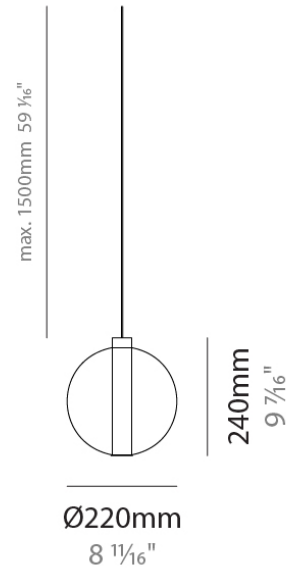

PROJECT	
TYPE	
NOTES	
QUANTITY	
DATE	

D140SCURA-MOD-SYS COMPONENTS SUSPENSION

D141218-

DESCRIPTION

Oscura - Suspension - 220mm / 8 11/16" - 1 x Max. 4W LED
Retrofit - G9 - Chrome - Without Canopy

GENERAL

Series: Oscura
Subseries: Oscura - Modular System
Brand: Cangini & Tucci
Division: Design
Mounting Type: Suspension
Mounting Location: Ceiling
Subcategory: Pendant

PHYSICAL

Shape: Round
Diameter (mm): 220
Diameter (in): 8 11/16
Height (mm): 240
Height (in): 9 7/16
Max. Overall Height (mm): 1740
Max. Overall Height (in): 68 1/2
Light Distribution: Omnidirectional
Weight (kg): 0.855
Weight (lbs): 1.88
Fixture Finish: AMB / BLK / BRZ / GLD / GRN / PNK / RGD / RUB / SKB / SMK / STE / TOB / TRA
Holder Finish: CHR
Fixture Material: Glass / Metal
Cable Details: 1500mm cable

ELECTRICAL

Number of Lamps: 1
Lamp Type: LED Retrofit
Bulb Included: Bulb Not Included
Total Output Wattage (W): 4
Max. Wattage Per Lamp (W): 1
Lamp Base: G9
Input Voltage (V): 120

RATINGS AND CERTIFICATIONS

Certified By: Certified for North American Standards
IP rating: IP20