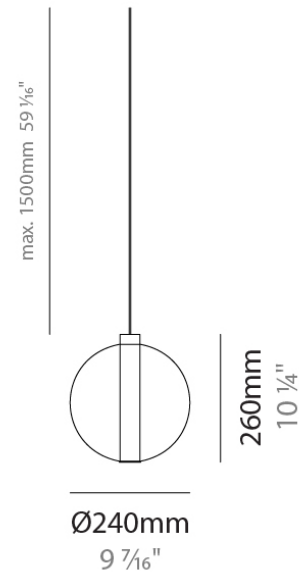

D140SCURA-MOD-SYS COMPONENTS SUSPENSION

D141219-

DESCRIPTION

Oscura - Suspension - 240mm / 9 7/16" - 1 x Max. 4W LED Retrofit
- G9 - Chrome - Without Canopy

GENERAL

Series: Oscura
Subseries: Oscura - Modular System
Brand: Cangini & Tucci
Division: Design
Mounting Type: Suspension
Mounting Location: Ceiling
Subcategory: Pendant

PHYSICAL

Shape: Round
Diameter (mm): 240
Diameter (in): 9 7/16
Height (mm): 260
Height (in): 10 1/4
Max. Overall Height (mm): 1760
Max. Overall Height (in): 69 7/16
Light Distribution: Omnidirectional
Weight (kg): 0.925
Weight (lbs): 2.04
Fixture Finish: AMB / BLK / BRZ / GLD / GRN / PNK / RGD / RUB / SKB / SMK / STE / TOB / TRA
Holder Finish: CHR
Fixture Material: Glass / Metal
Cable Details: 1500mm cable

ELECTRICAL

Number of Lamps: 1
Lamp Type: LED Retrofit
Bulb Included: Bulb Not Included
Total Output Wattage (W): 4
Max. Wattage Per Lamp (W): 1
Lamp Base: G9
Input Voltage (V): 120

RATINGS AND CERTIFICATIONS

Certified By: Certified for North American Standards
IP rating: IP20

PROJECT	
TYPE	
NOTES	
QUANTITY	
DATE