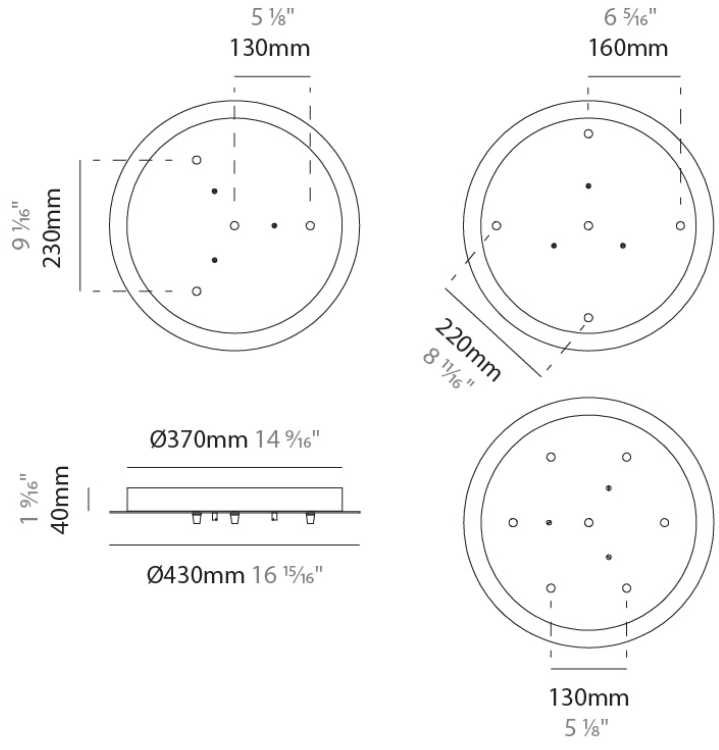

PROJECT	
TYPE	
NOTES	
QUANTITY	
DATE	

D140SCURA-MOD-SYS COMPONENTS

D149015-

DESCRIPTION
Round Canopy - 430mm - for 3 - 5 - 6 - 7 - 8 - 9 - 10 -11 lights

GENERAL
Partner: Cangini & Tucci
Division: Design

PHYSICAL
Shape: Round
Diameter (mm): 430
Diameter (in): 16 ¹⁵/₁₆
Height (mm): 40
Height (in): 1 ⁹/₁₆
Fixture Finish: CHR / BCR / MBK / MWH
Fixture Material: Metal

RATINGS AND CERTIFICATIONS
Certified By: Certified for North American Standards
IP rating: IP20