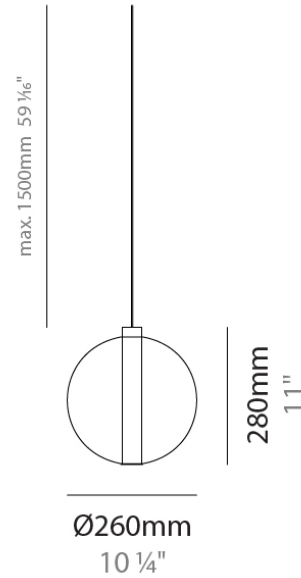

PROJECT	
TYPE	
NOTES	
QUANTITY	
DATE	

D140SCURA-MOD-SYS COMPONENTS SUSPENSION

D141220-

DESCRIPTION

Oscura - Suspension - 260mm / 10 1/4" - 1 x Max. 4W LED Retrofit
- G9 - Chrome - Without Canopy

GENERAL

Series: Oscura
Subseries: Oscura - Modular System
Brand: Cangini & Tucci
Division: Design
Mounting Type: Suspension
Mounting Location: Ceiling
Subcategory: Pendant

PHYSICAL

Shape: Round
Diameter (mm): 260
Diameter (in): 10 1/4
Height (mm): 280
Height (in): 11
Max. Overall Height (mm): 1780
Max. Overall Height (in): 70 1/16
Light Distribution: Omnidirectional
Weight (kg): 1.000
Weight (lbs): 2.2
Fixture Finish: AMB / BLK / BRZ / GLD / GRN / PNK / RGD / RUB / SKB / SMK / STE / TOB / TRA
Holder Finish: CHR
Fixture Material: Glass / Metal
Cable Details: 1500mm cable

ELECTRICAL

Number of Lamps: 1
Lamp Type: LED Retrofit
Bulb Included: Bulb Not Included
Total Output Wattage (W): 4
Max. Wattage Per Lamp (W): 1
Lamp Base: G9
Input Voltage (V): 120

RATINGS AND CERTIFICATIONS

Certified By: Certified for North American Standards
IP rating: IP20