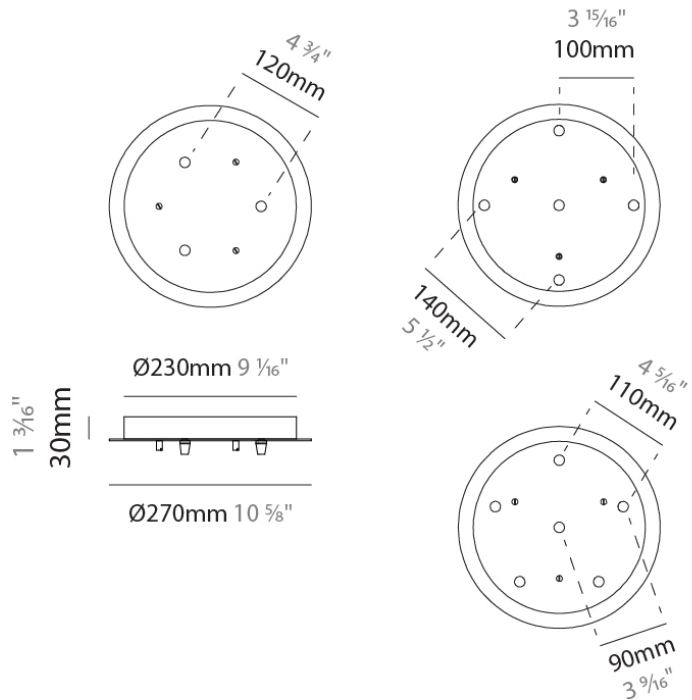

PROJECT	
TYPE	
NOTES	
QUANTITY	
DATE	

D140SCURA-MOD-SYS COMPONENTS

D149014-

DESCRIPTION

Component - Round Canopy - 270mm - for 3 - 5 - 6 lights

GENERAL

Brand: Cangini & Tucci

Division: Design

PHYSICAL

Shape: Round

Diameter (mm): 270

Diameter (in): 10 ⁵/₈"

Height (mm): 30

Height (in): 1 ³/₁₆"

Fixture Finish: CHR / WHI / BLK / BST / SLF / GLF

Fixture Material: Metal

RATINGS AND CERTIFICATIONS

Certified By: Certified for North American Standards

IP rating: IP20