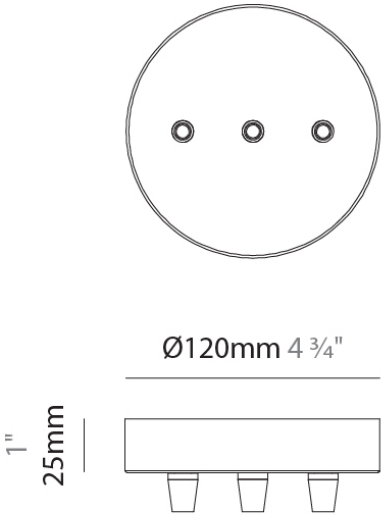

D140SCURA-MOD-SYS COMPONENTS

D149006-

DESCRIPTION
Round Canopy - 95mm - 3 Holes

GENERAL
Partner: Cangini & Tucci
Division: Design

PHYSICAL
Shape: Round
Diameter (mm): 120
Diameter (in): 4 ¾
Height (mm): 25
Height (in): 1
Fixture Finish: CHR / BCR / MBK / MWH
Fixture Material: Metal

RATINGS AND CERTIFICATIONS
Certified By: Certified for North American Standards
IP rating: IP20