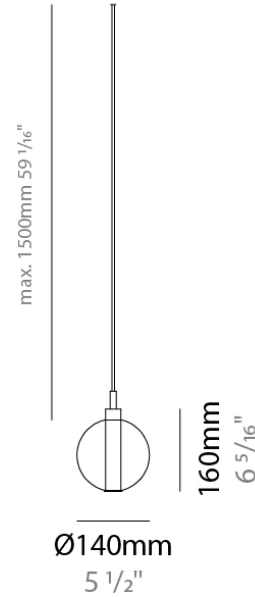

D140SCURA-MOD-SYS COMPONENTS SUSPENSION

D141136-

DESCRIPTION

Oscura - Suspension - 140mm / 5 1/2" - 1 x Max. 4W LED Retrofit - G9 - Without Canopy

GENERAL

Series: Oscura
Subseries: Oscura - Modular System
Partner: Cangini & Tucci
Division: Design
Installation: Suspension
Product Type: Pendant
Mounting Location: Ceiling

PHYSICAL

Shape: Round
Diameter (mm): 140
Diameter (in): 5 1/2
Height (mm): 160
Height (in): 6 5/16
Max. Overall Height (mm): 1660
Max. Overall Height (in): 65 3/8
Weight (kg): 0.51
Weight (lbs): 1.12
Fixture Finish: AMB / BLK / BRZ / GLD / GRN / PNK / RGD / RUB / SKB / SMK / STE / TOB / TRA
Holder Finish: CHR
Fixture Material: Glass / Metal
Primary Material: Glass - Borosilicate
Cable Details: 1500mm cable

ELECTRICAL

Number of Lamps: 1
Lamp Type: LED Retrofit
Bulb Included: Bulb Not Included
Max. Wattage Per Lamp (W): 4
Lamp Base: G9
Input Voltage (V): 120

RATINGS AND CERTIFICATIONS

Certified By: Certified for North American Standards
IP rating: IP20

PROJECT	
TYPE	
NOTES	
QUANTITY	
DATE