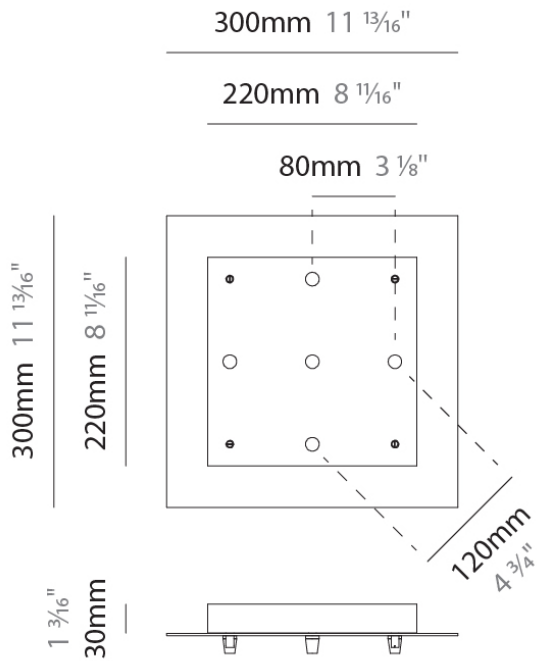

PROJECT	
TYPE	
NOTES	
QUANTITY	
DATE	

D140SCURA-MOD-SYS COMPONENTS

D149017-

DESCRIPTION
Square Canopy - 300mm - for 5 lights

GENERAL
Partner: Cangini & Tucci
Division: Design

PHYSICAL
Shape: Square
Length (mm): 300
Length (in): 11 13/16
Width (mm): 300
Width (in): 11 13/16
Height (mm): 30
Height (in): 1 3/16
Fixture Finish: CHR / BCR / MBK / MWH
Fixture Material: Metal

RATINGS AND CERTIFICATIONS
Certified By: Certified for North American Standards
IP rating: IP20