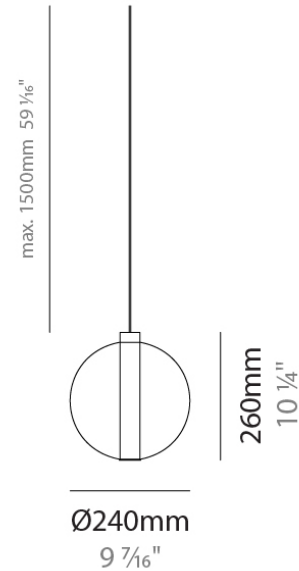

PROJECT	
TYPE	
NOTES	
QUANTITY	
DATE	

D140SCURA-MOD-SYS COMPONENTS SUSPENSION

D141219-

DESCRIPTION

Oscura - Suspension - 240mm / 9 7/16" - 1 x Max. 4W LED Retrofit
- G9 - Chrome - Without Canopy

GENERAL

Series: Oscura
Subseries: Oscura - Modular System
Partner: Cangini & Tucci
Division: Design
Installation: Suspension
Product Type: Pendant
Mounting Location: Ceiling

PHYSICAL

Shape: Round
Diameter (mm): 240
Diameter (in): 9 7/16
Height (mm): 260
Height (in): 10 1/4
Max. Overall Height (mm): 1760
Max. Overall Height (in): 69 7/16
Weight (kg): 0.925
Weight (lbs): 2.04
Fixture Finish: AMB / GRN / PNK / RUB / SMK / TOB / TRA
Holder Finish: CHR
Fixture Material: Glass / Metal
Primary Material: Glass - Borosilicate
Cable Details: 1500mm cable

ELECTRICAL

Number of Lamps: 1
Lamp Type: LED Retrofit
Bulb Included: Bulb Not Included
Total Output Wattage (W): 4
Max. Wattage Per Lamp (W): 1
Lamp Base: G9
Input Voltage (V): 120

RATINGS AND CERTIFICATIONS

Certified By: Certified for North American Standards
IP rating: IP20