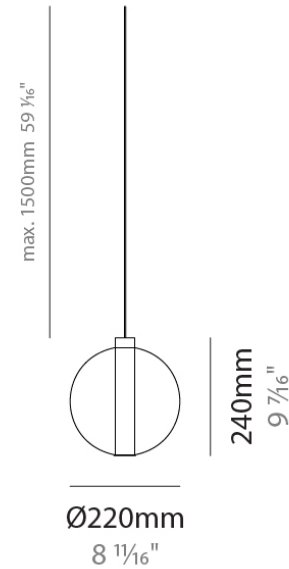

PROJECT	
TYPE	
NOTES	
QUANTITY	
DATE	

D140SCURA-MOD-SYS COMPONENTS SUSPENSION

D141218-

DESCRIPTION

Oscura - Suspension - 220mm / 8 11/16" - 1 x Max. 4W LED
Retrofit - G9 - Chrome - Without Canopy

GENERAL

Series: Oscura
Subseries: Oscura - Modular System
Partner: Cangini & Tucci
Division: Design
Installation: Suspension
Product Type: Pendant
Mounting Location: Ceiling

PHYSICAL

Shape: Round
Diameter (mm): 220
Diameter (in): 8 11/16
Height (mm): 240
Height (in): 9 7/16
Max. Overall Height (mm): 1740
Max. Overall Height (in): 68 1/2
Weight (kg): 0.855
Weight (lbs): 1.88
Fixture Finish: AMB / GRN / PNK / RUB / SMK / TOB / TRA
Holder Finish: CHR
Fixture Material: Glass / Metal
Primary Material: Glass - Borosilicate
Cable Details: 1500mm cable

ELECTRICAL

Number of Lamps: 1
Lamp Type: LED Retrofit
Bulb Included: Bulb Not Included
Total Output Wattage (W): 4
Max. Wattage Per Lamp (W): 1
Lamp Base: G9
Input Voltage (V): 120

RATINGS AND CERTIFICATIONS

Certified By: Certified for North American Standards
IP rating: IP20