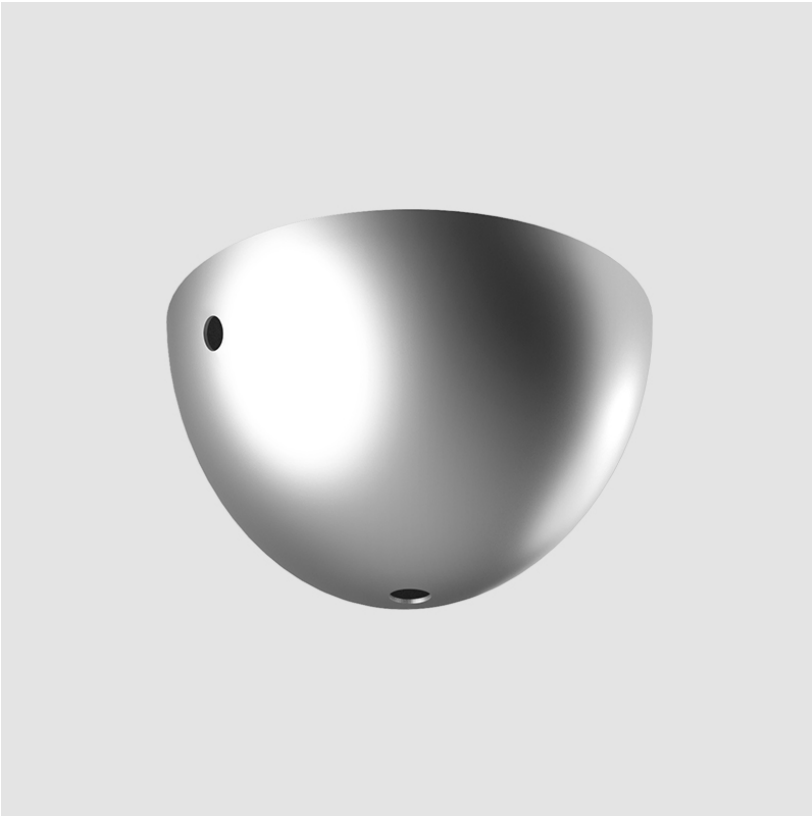

PROJECT	
TYPE	
NOTES	
QUANTITY	
DATE	

D140SCURA-MOD-SYS COMPONENTS

D149008-

DESCRIPTION
Component - Single 120mm - Round Cone Canopy - 2 External Holes + 1 Central Hole

GENERAL
Brand: Cangini & Tucci
Division: Design

PHYSICAL
Shape: Round
Diameter (mm): 120
Diameter (in): 4 ¾
Height (mm): 70
Height (in): 2 ¾
Fixture Finish: CHR / WHI / BLK / BST / SLF / GLF
Fixture Material: Metal

RATINGS AND CERTIFICATIONS
Certified By: Certified for North American Standards
IP rating: IP20