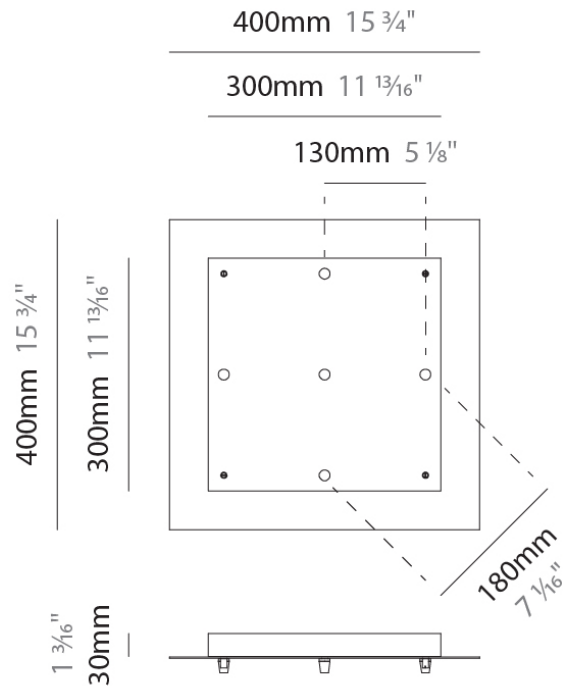

D140SCURA-MOD-SYS COMPONENTS

PROJECT	
TYPE	
NOTES	
QUANTITY	
DATE	

D149018-

DESCRIPTION
Component - Square Canopy - 400mm - for 5 lights

GENERAL
Brand: Cangini & Tucci
Division: Design

PHYSICAL
Shape: Square
Length (mm): 400
Length (in): 15 3/4
Width (mm): 400
Width (in): 15 3/4
Height (mm): 30
Height (in): 1 3/16
Fixture Finish: CHR / WHI / BLK / BST / SLF / GLF
Fixture Material: Metal

RATINGS AND CERTIFICATIONS
Certified By: Certified for North American Standards
IP rating: IP20