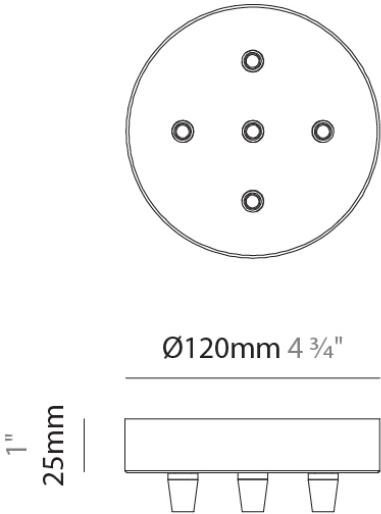

PHYSICAL

Shape: Round
 Diameter (mm): 140
 Diameter (in): 5 1/2
 Height (mm): 160
 Height (in): 6 5/16
 Max. Overall Height (mm): 1660
 Max. Overall Height (in): 65 3/8
 Weight (kg): 0.51
 Weight (lbs): 1.12
 Fixture Finish: AMB / BLK / BRZ / GLD / GRN / PNK / RGD / RUB / SKB / SMK / STE / TOB / TRA
 Holder Finish: CHR
 Fixture Material: Glass / Metal
 Primary Material: Glass - Borosilicate
 Cable Details: 1500mm cable

PHYSICAL

Shape: Round

Diameter (mm): 120

Diameter (in): 4 ¾

Height (mm): 30

Height (in): 1 ⅜

Fixture Finish: CHR / BCR / MBK / MWH

Fixture Material: Metal

GENERAL
 Partner: Cangini & Tucci
 Division: Design

PHYSICAL
 Shape: Round
 Diameter (mm): 120
 Diameter (in): 4 ¾
 Height (mm): 25
 Height (in): 1
 Fixture Finish: CHR / BCR / MBK / MWH
 Fixture Material: Metal

PHYSICAL
 Shape: Round
 Diameter (mm): 120
 Diameter (in): 4 ¾
 Height (mm): 25
 Height (in): 1
 Fixture Finish: CHR / BCR / MBK / MWH
 Fixture Material: Metal

RATINGS AND CERTIFICATIONS
 Certified By: Certified for North American Standards
 IP rating: IP20