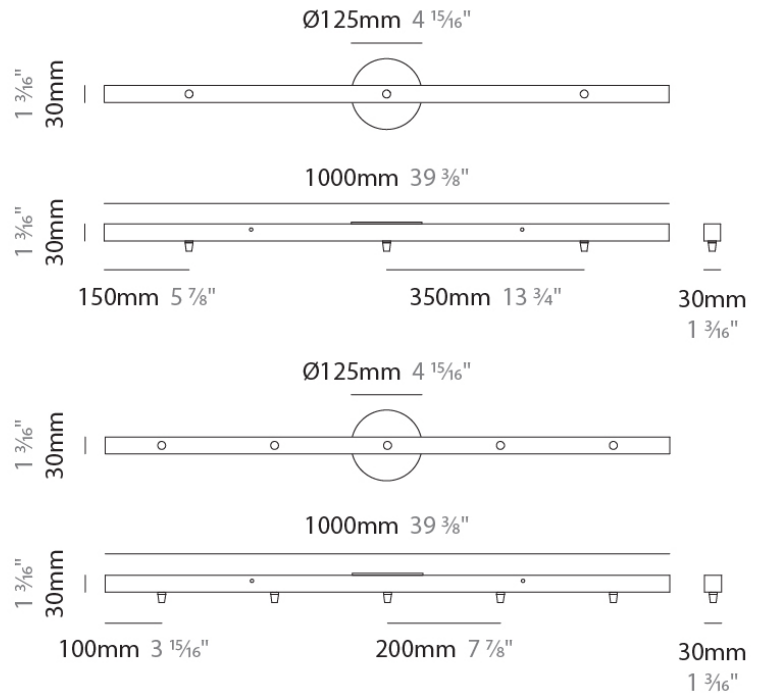

D140SCURA-MOD-SYS COMPONENTS

D149021-

DESCRIPTION

Component - Slim Linear Canopy - 1000mm - 3-5 lights

GENERAL

Brand: Cangini & Tucci

Division: Design

PHYSICAL

Shape: Rectangle

Length (mm): 1000

Length (in): 39 ³/₈

Width (mm): 30

Width (in): 1 ³/₁₆

Height (mm): 30

Height (in): 1 ³/₁₆

Fixture Finish: CHR / WHI / BLK / BST / SLF / GLF

Fixture Material: Metal

RATINGS AND CERTIFICATIONS

Certified By: Certified for North American Standards

IP rating: IP20