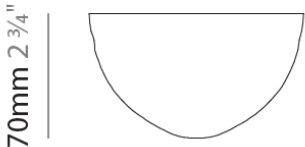

Ø120mm 4 3/4"