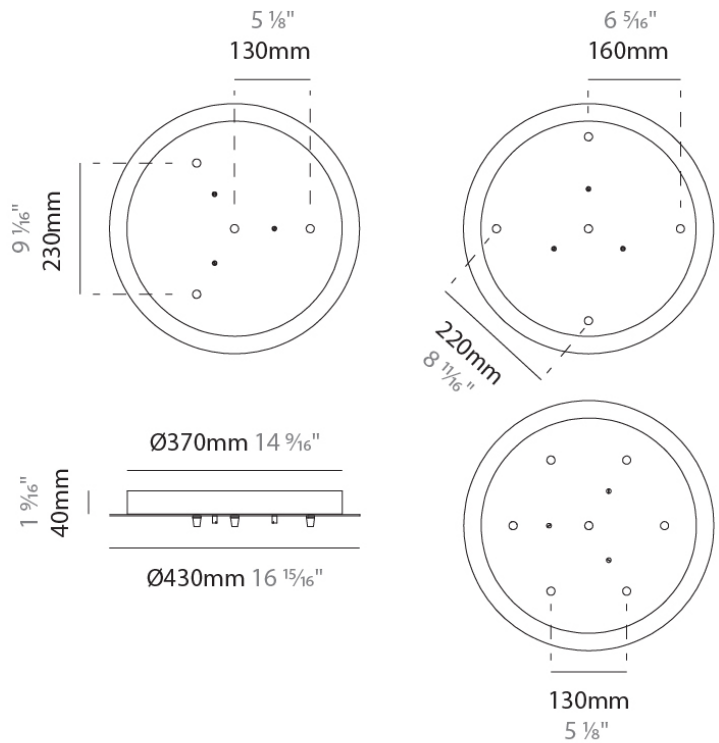

PROJECT	
TYPE	
NOTES	
QUANTITY	
DATE	

D140SCURAMAX-MOD-SYS COMPONENTS

D149015-

DESCRIPTION

Component - Round Canopy - 430mm - for 3 - 5 - 6 - 7 - 8 - 9 - 10 - 11 lights

GENERAL

Brand: Cangini & Tucci
Division: Design

PHYSICAL

Shape: Round
Diameter (mm): 430
Diameter (in): 16 ¹⁵/₁₆
Height (mm): 40
Height (in): 1 ⁹/₁₆
Fixture Finish: CHR / WHI / BLK / BST / SLF / GLF
Fixture Material: Metal

RATINGS AND CERTIFICATIONS

Certified By: Certified for North American Standards
IP rating: IP20