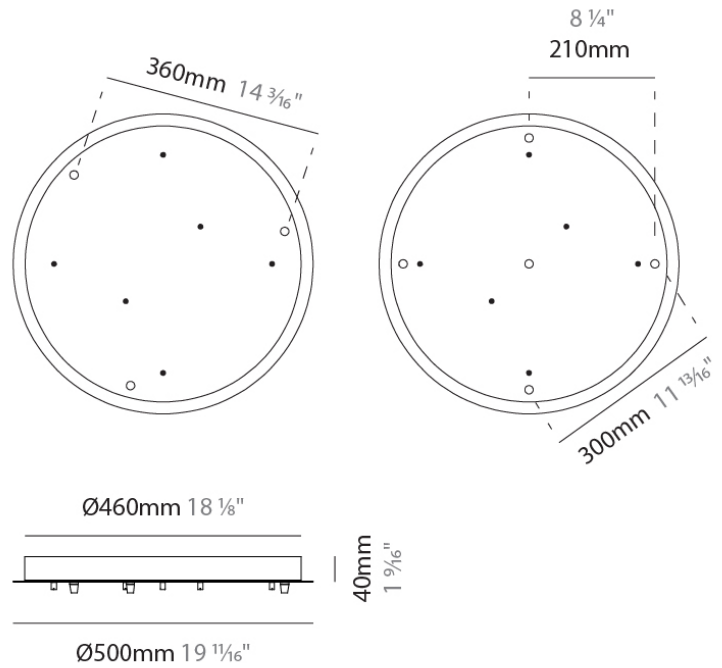

PROJECT	
TYPE	
NOTES	
QUANTITY	
DATE	

D140SCURAMAX-MOD-SYS COMPONENTS

D149016-

DESCRIPTION
Component - Round Canopy - 500mm - for 3 - 4 - 5 lights

GENERAL
Brand: Cangini & Tucci
Division: Design

PHYSICAL
Shape: Round
Diameter (mm): 500
Diameter (in): 19 11/16"
Height (mm): 40
Height (in): 1 9/16"
Fixture Finish: CHR / WHI / BLK / BST / SLF / GLF
Fixture Material: Metal

RATINGS AND CERTIFICATIONS
Certified By: Certified for North American Standards
IP rating: IP20