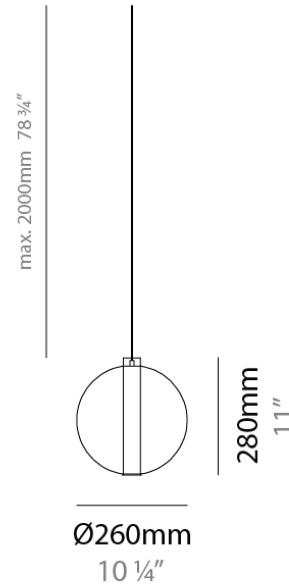

D14OSCURAMAX-MOD-SYS COMPONENTS SUSPENSION

D141223-

DESCRIPTION

Oscura Max - Suspension - 260mm / 10 1/4" - 1 x 6W LED -2700K / 3000K - Without Canopy

GENERAL

Series: Oscura Max

Subseries: Oscura Max - Modular System

Brand: Cangini & Tucci

Division: Design

Mounting Type: Suspension

Mounting Location: Ceiling

Subcategory: Pendant

PHYSICAL

Shape: Round

Diameter (mm): 260

Diameter (in): 10 1/4

Height (mm): 280

Height (in): 11

Max. Overall Height (mm): 2280

Max. Overall Height (in): 89 3/4

Light Distribution: Omnidirectional

Weight (kg): 0.800

Weight (lbs): 1.76

Fixture Finish: AMB / BLK / BRZ / GLD / GRN / PNK / RGD / RUB / SKB / SMK / STE / TOB / TRA

Holder Finish: CHR / WHI / BLK / BCR

Fixture Material: Glass / Metal

Cable Details: 2,000mm Transparent cable

ELECTRICAL

Input Wattage Range: 1 - 9 W

Lamp Type: LED (Zhaga Standard)

Input Wattage (W): 7.8

Total Output Wattage (W): 6

Dimming: Non-Dimmable

Driver Included: Yes

Driver Location: Integrated

Input Voltage (V): 120 - 277

Constant Current (MA): 500mA

LED

Delivered Lumen Range: 500 - 999 lm

Color Temperature (°K): 2700 / 3000

Max. Delivered Lumen (lm): 866

CRI: >90 CRI

RATINGS AND CERTIFICATIONS

Certified By: Certified for North American Standards

IP rating: IP20