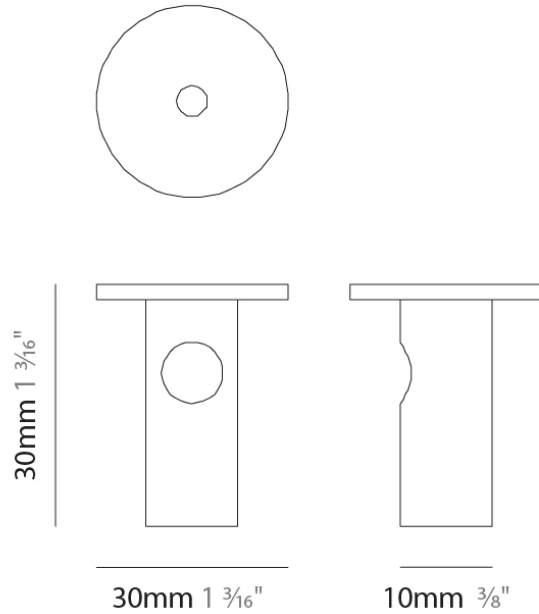

PROJECT	
TYPE	
NOTES	
QUANTITY	
DATE	

D140SCURAMAX-MOD-SYS COMPONENTS

D149013-

DESCRIPTION
Accessory - Ceiling Cable Spacer

GENERAL
Series: Flute
Brand: Cangini & Tucci
Division: Design

PHYSICAL
Fixture Finish: CHR / WHI / BLK / BST / SLF / GLF
Fixture Material: Metal

RATINGS AND CERTIFICATIONS
Certified By: Certified for North American Standards
IP rating: IP20