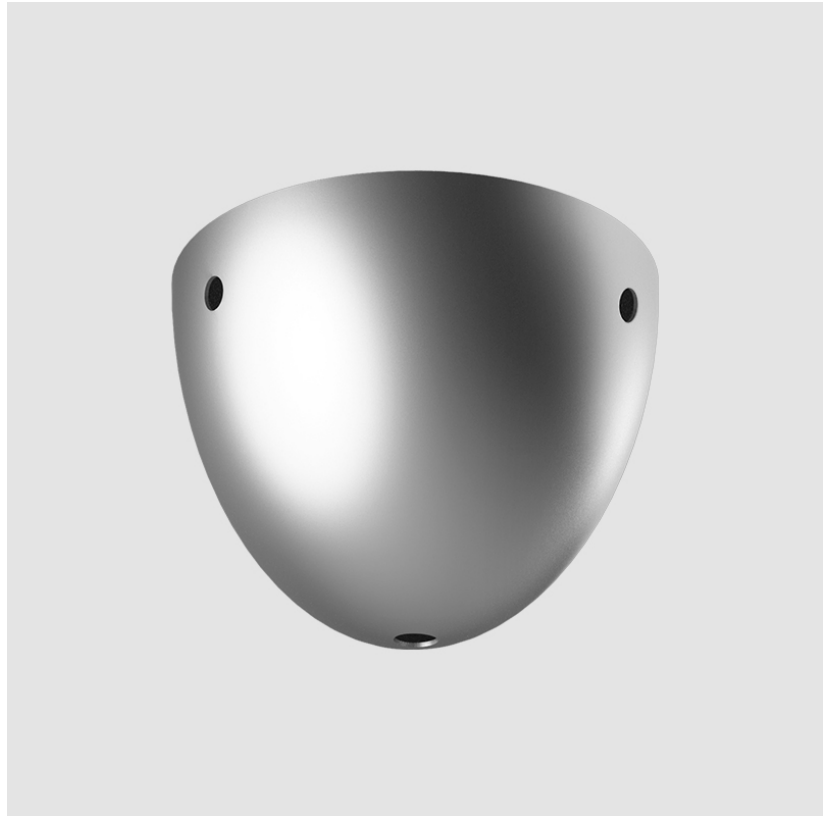

D140SCURAMAX-MOD-SYS COMPONENTS

D149009-

DESCRIPTION

Component - Single 120mm - Round Cone Canopy - 4 External Holes + 1 Central Hole

GENERAL

Brand: Cangini & Tucci _____
Division: Design _____

PHYSICAL

Shape: Round _____
Diameter (mm): 120 _____
Diameter (in): 4 ³/₄ _____
Height (mm): 90 _____
Height (in): 3 ⁹/₁₆ _____
Fixture Finish: CHR / WHI / BLK / BST / SLF / GLF _____
Fixture Material: Metal _____

RATINGS AND CERTIFICATIONS

Certified By: Certified for North American Standards _____
IP rating: IP20 _____

Ø120mm 4 ³/₄"