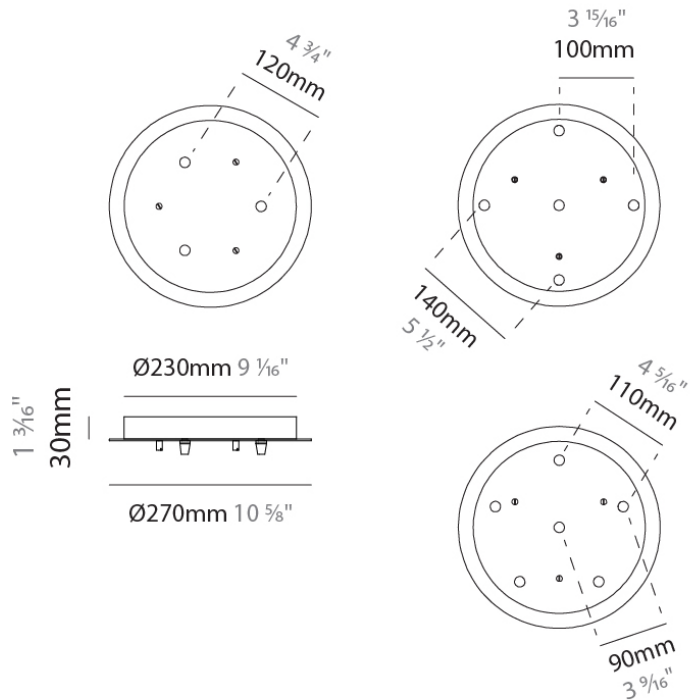

PROJECT	
TYPE	
NOTES	
QUANTITY	
DATE	

D140SCURAMAX-MOD-SYS COMPONENTS

D149014-

DESCRIPTION
Component - Round Canopy - 270mm - for 3 - 5 - 6 lights

GENERAL
Brand: Cangini & Tucci
Division: Design

PHYSICAL
Shape: Round
Diameter (mm): 270
Diameter (in): 10 ⁵/₈
Height (mm): 30
Height (in): 1 ³/₁₆
Fixture Finish: CHR / WHI / BLK / BST / SLF / GLF
Fixture Material: Metal

RATINGS AND CERTIFICATIONS
Certified By: Certified for North American Standards
IP rating: IP20