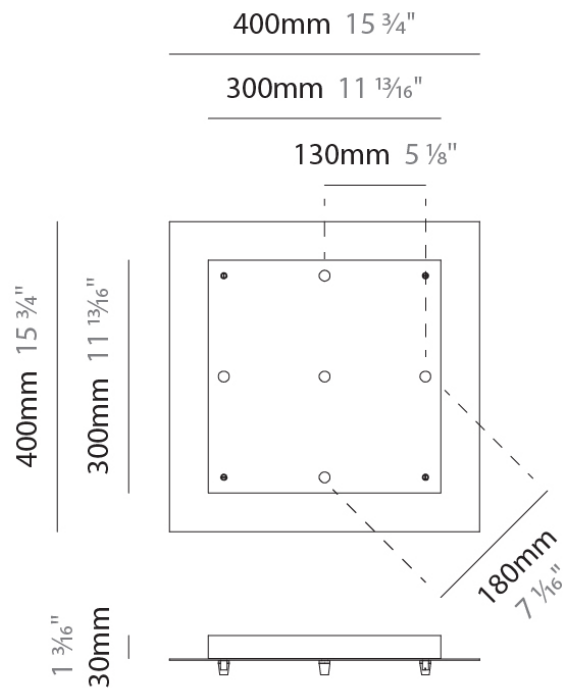

Diameter (in): 10 1/4

Height (mm): 280

Height (in): 11

Max. Overall Height (mm): 2280

Max. Overall Height (in): 89 3/4

Light Distribution: Omnidirectional

Weight (kg): 0.800

Weight (lbs): 1.76

Width (in): 11 ¹³/₁₆"

Height (mm): 30

Height (in): 1 ³/₁₆"

Fixture Finish: CHR / WHI / BLK / BST / SLF / GLF

Fixture Material: Metal

RATINGS AND CERTIFICATIONS

Certified By: Certified for North American Standards

Division: Design

PHYSICAL

Shape: Square

Length (mm): 400

Length (in): 15 3/4

Width (mm): 400

Width (in): 15 3/4

Height (mm): 30

Height (in): 1 3/16

Fixture Finish: CHR / WHI / BLK / BST / SLF / GLF

Fixture Material: Metal

RATINGS AND CERTIFICATIONS

Certified By: Certified for North American Standards

IP rating: IP20

PROJECT	
TYPE	
NOTES	
QUANTITY	
DATE	