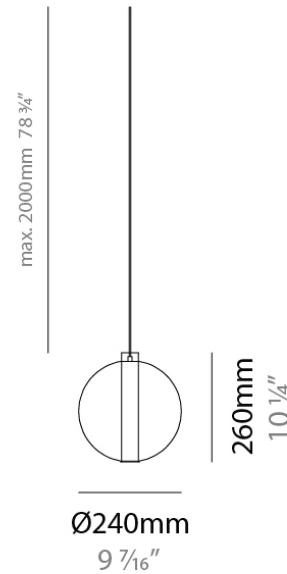

PROJECT	
TYPE	
NOTES	
QUANTITY	
DATE	

D140SCURAMAX-MOD-SYS COMPONENTS SUSPENSION

D141222-

DESCRIPTION

Oscura Max - Suspension - 240mm / 9 7/16" - 1 x 6W LED -2700K / 3000K - Without Canopy

GENERAL

Series: Oscura Max
Subseries: Oscura Max - Modular System
Brand: Cangini & Tucci
Division: Design
Mounting Type: Suspension
Mounting Location: Ceiling
Subcategory: Pendant

PHYSICAL

Shape: Round
Diameter (mm): 240
Diameter (in): 9 7/16
Height (mm): 260
Height (in): 10 1/4
Max. Overall Height (mm): 2260
Max. Overall Height (in): 89
Light Distribution: Omnidirectional
Weight (kg): 0.715
Weight (lbs): 1.58
Fixture Finish: AMB / BLK / BRZ / GLD / GRN / PNK / RGD / RUB / SKB / SMK / STE / TOB / TRA
Holder Finish: CHR / WHI / BLK / BCR
Fixture Material: Glass / Metal
Cable Details: 2,000mm Transparent cable

ELECTRICAL

Input Wattage Range: 1 - 9 W
Lamp Type: LED (Zhaga Standard)
Input Wattage (W): 7.8
Total Output Wattage (W): 6
Dimming: Non-Dimmable
Driver Included: Yes
Driver Location: Integrated
Input Voltage (V): 120 - 277
Constant Current (MA): 500mA
Upon Request: Non-Dimming / Phase Dimming (120Vac only) / 0-10V Dimming

LED

Delivered Lumen Range: 500 - 999 lm
Color Temperature (°K): 2700 / 3000
Max. Delivered Lumen (lm): 866
CRI: >90 CRI

RATINGS AND CERTIFICATIONS

Certified By: Certified for North American Standards
IP rating: IP20