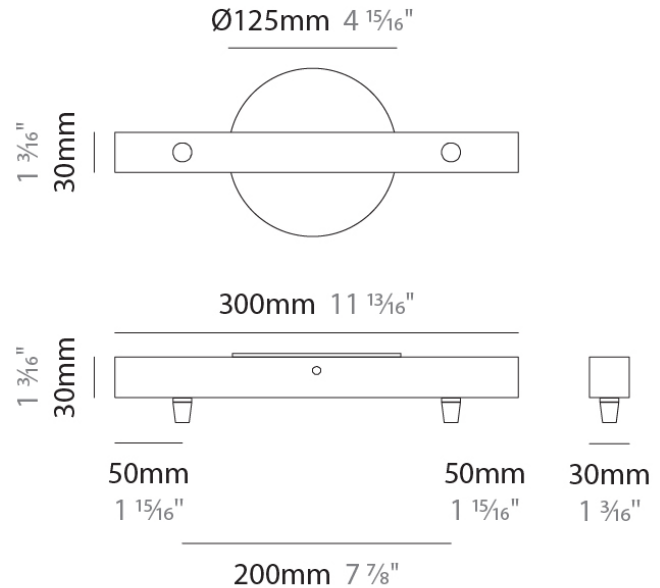

PROJECT	
TYPE	
NOTES	
QUANTITY	
DATE	

D140SCURAMAX-MOD-SYS COMPONENTS

D149019-

DESCRIPTION
Component - Slim Linear Canopy - 300mm - 2 lights

GENERAL
Brand: Cangini & Tucci
Division: Design

PHYSICAL
Shape: Rectangle
Length (mm): 300
Length (in): 11 ¹³/₁₆"
Width (mm): 30
Width (in): 1 ³/₁₆"
Height (mm): 30
Height (in): 1 ³/₁₆"
Fixture Finish: CHR / WHI / BLK / BST / SLF / GLF
Fixture Material: Metal

RATINGS AND CERTIFICATIONS
Certified By: Certified for North American Standards
IP rating: IP20