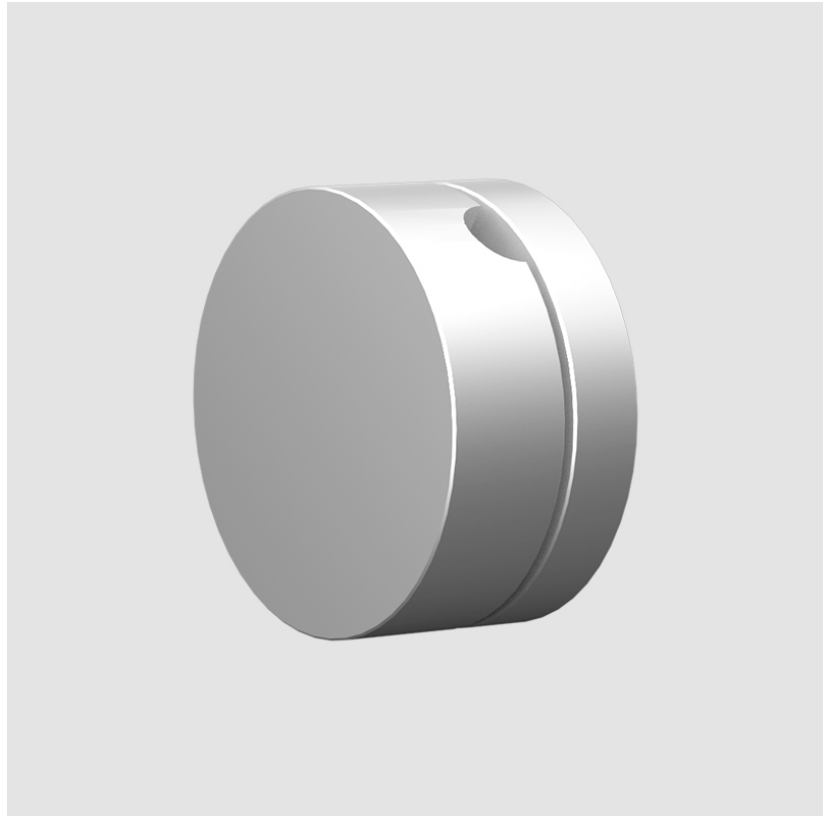

D140SCURAMAX-MOD-SYS COMPONENTS

D149012-

DESCRIPTION
Accessory - Wall Stud Cable Spacer

GENERAL
Series: Flute
Brand: Cangini & Tucci
Division: Design

PHYSICAL
Fixture Finish: CHR / WHI / BLK / BST / SLF / GLF
Fixture Material: Metal

RATINGS AND CERTIFICATIONS
Certified By: Certified for North American Standards
IP rating: IP20

20mm $\frac{13}{16}$ "

10mm $\frac{3}{8}$ "

20mm $\frac{13}{16}$ "