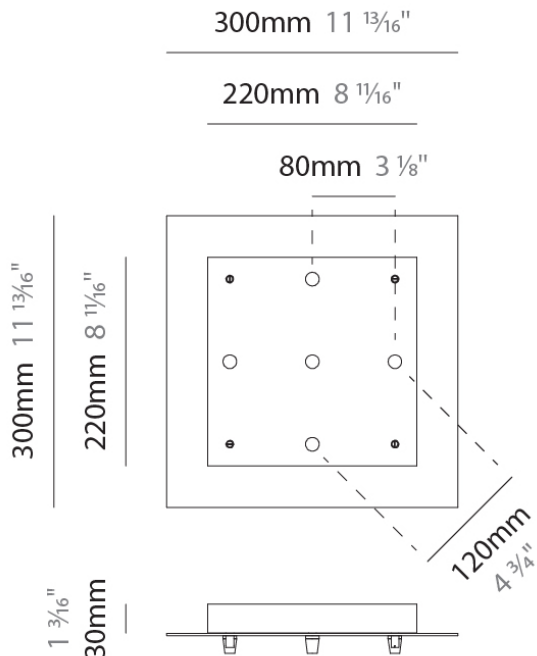

PROJECT	
TYPE	
NOTES	
QUANTITY	
DATE	

D140SCURAMAX-MOD-SYS COMPONENTS

D149017-

DESCRIPTION

Component - Square Canopy - 300mm - for 5 lights

GENERAL

Brand: Cangini & Tucci

Division: Design

PHYSICAL

Shape: Square

Length (mm): 300

Length (in): 11 ¹³/₁₆"

Width (mm): 300

Width (in): 11 ¹³/₁₆"

Height (mm): 30

Height (in): 1 ³/₁₆"

Fixture Finish: CHR / WHI / BLK / BST / SLF / GLF

Fixture Material: Metal

RATINGS AND CERTIFICATIONS

Certified By: Certified for North American Standards

IP rating: IP20