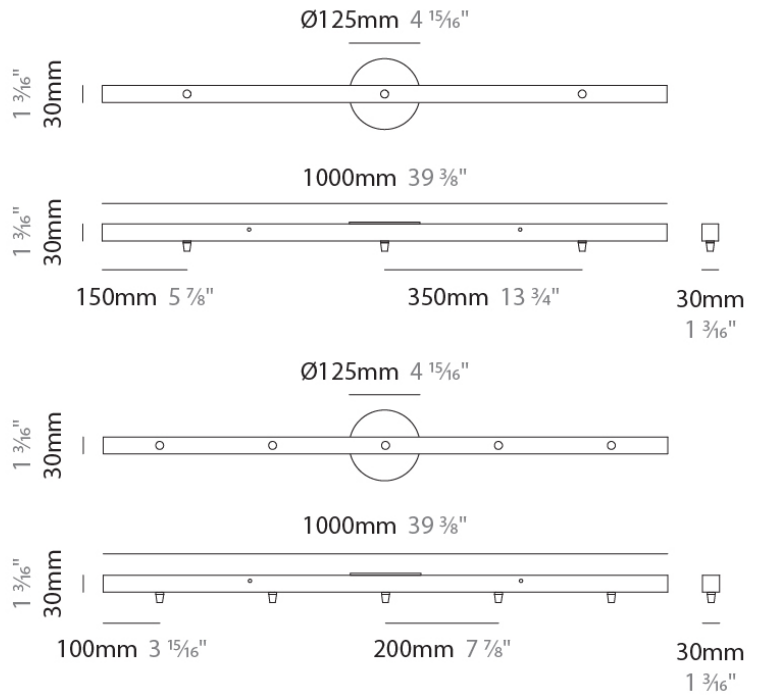

PROJECT	
TYPE	
NOTES	
QUANTITY	
DATE	

D140SCURAMAX-MOD-SYS COMPONENTS

D149021-

DESCRIPTION
Component - Slim Linear Canopy - 1000mm - 3-5 lights

GENERAL
Brand: Cangini & Tucci
Division: Design

PHYSICAL
Shape: Rectangle
Length (mm): 1000
Length (in): 39 3/8
Width (mm): 30
Width (in): 1 3/16
Height (mm): 30
Height (in): 1 3/16
Fixture Finish: CHR / WHI / BLK / BST / SLF / GLF
Fixture Material: Metal

RATINGS AND CERTIFICATIONS
Certified By: Certified for North American Standards
IP rating: IP20