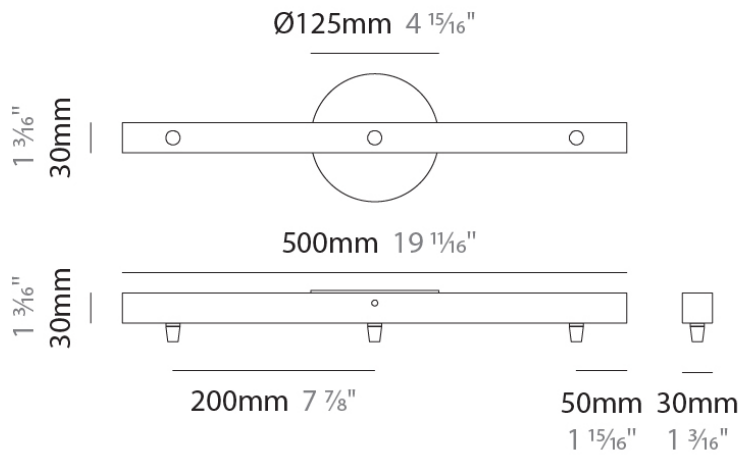

PROJECT	
TYPE	
NOTES	
QUANTITY	
DATE	

D140SCURAMAX-MOD-SYS COMPONENTS

D149020-

DESCRIPTION
Component - Slim Linear Canopy - 500mm - 3 lights

GENERAL
Brand: Cangini & Tucci
Division: Design

PHYSICAL
Shape: Rectangle
Length (mm): 500
Length (in): 19 11/16
Width (mm): 30
Width (in): 1 3/16
Height (mm): 30
Height (in): 1 3/16
Fixture Finish: CHR / WHI / BLK / BST / SLF / GLF
Fixture Material: Metal

RATINGS AND CERTIFICATIONS
Certified By: Certified for North American Standards
IP rating: IP20