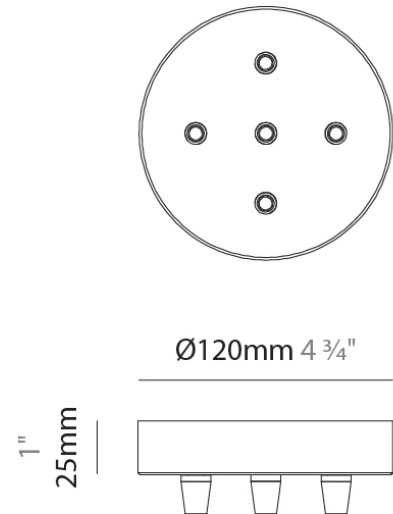

PROJECT	
TYPE	
NOTES	
QUANTITY	
DATE	

D140SCURAMAX-MOD-SYS COMPONENTS

D149007-

DESCRIPTION
Component - Round Canopy - 120mm - 5 Holes

GENERAL
Brand: Cangini & Tucci
Division: Design

PHYSICAL
Shape: Round
Diameter (mm): 120
Diameter (in): 4 ¾
Height (mm): 25
Height (in): 1
Fixture Finish: CHR / WHI / BLK / BST / SLF / GLF
Fixture Material: Metal

RATINGS AND CERTIFICATIONS
Certified By: Certified for North American Standards
IP rating: IP20