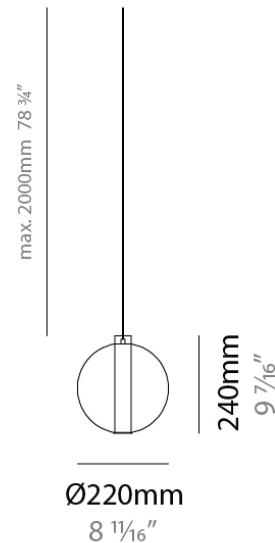

D14OSCURAMAX-MOD-SYS COMPONENTS SUSPENSION

D141221-

DESCRIPTION

Oscura Max - Suspension - 240mm / 9 7/16" - 1 x 6W LED -2700K / 3000K - Without Canopy

GENERAL

Series: Oscura Max

Subseries: Oscura Max - Modular System

Brand: Cangini & Tucci

Division: Design

Mounting Type: Suspension

Mounting Location: Ceiling

Subcategory: Pendant

PHYSICAL

Shape: Round

Diameter (mm): 220

Diameter (in): 8 11/16

Height (mm): 240

Height (in): 9 7/16

Max. Overall Height (mm): 2240

Max. Overall Height (in): 88 3/16

Light Distribution: Omnidirectional

Weight (kg): 0.650

Weight (lbs): 1.43

Fixture Finish: AMB / BLK / BRZ / GLD / GRN / PNK / RGD / RUB / SKB / SMK / STE / TOB / TRA

Holder Finish: CHR / WHI / BLK / BCR

Fixture Material: Glass / Metal

Cable Details: 2,000mm Transparent cable

ELECTRICAL

Input Wattage Range: 1 - 9 W

Lamp Type: LED (Zhaga Standard)

Input Wattage (W): 7.8

Total Output Wattage (W): 6

Dimming: Non-Dimmable

Driver Included: Yes

Driver Location: Integrated

Input Voltage (V): 120 - 277

Constant Current (MA): 500mA

Upon Request: Non-Dimming / Phase Dimming (120Vac only) / 0-10V Dimming

LED

Delivered Lumen Range: 500 - 999 lm

Color Temperature (°K): 2700 / 3000

Max. Delivered Lumen (lm): 866

CRI: >90 CRI

RATINGS AND CERTIFICATIONS

Certified By: Certified for North American Standards

IP rating: IP20