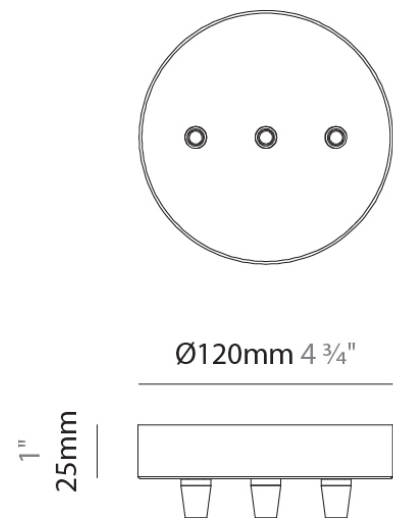

D140SCURAMAX-MOD-SYS COMPONENTS

D149006-

DESCRIPTION
Component - Round Canopy - 95mm - 3 Holes

GENERAL
Brand: Cangini & Tucci
Division: Design

PHYSICAL
Shape: Round
Diameter (mm): 120
Diameter (in): 4 ¾
Height (mm): 25
Height (in): 1
Fixture Finish: CHR / WHI / BLK / BST / SLF / GLF
Fixture Material: Metal

RATINGS AND CERTIFICATIONS
Certified By: Certified for North American Standards
IP rating: IP20