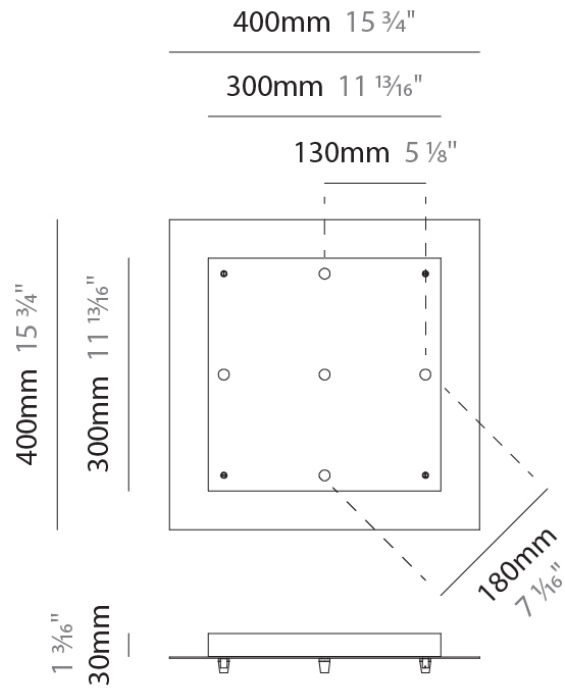

D14TAO-MOD-SYS COMPONENTS

PROJECT	
TYPE	
NOTES	
QUANTITY	
DATE	

D149018-

DESCRIPTION
Square Canopy - 400mm - for 5 lights

GENERAL
Partner: Cangini & Tucci
Division: Design

PHYSICAL
Shape: Square
Length (mm): 400
Length (in): 15 3/4
Width (mm): 400
Width (in): 15 3/4
Height (mm): 30
Height (in): 1 3/16
Fixture Finish: CHR / BCR / MBK / MWH
Fixture Material: Metal

RATINGS AND CERTIFICATIONS
Certified By: Certified for North American Standards
IP rating: IP20