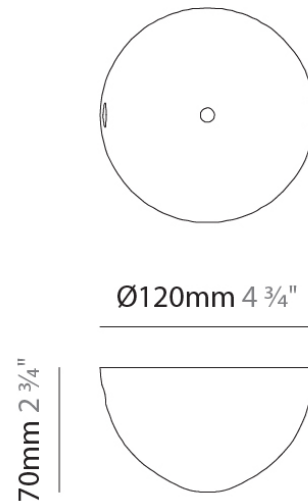

D14TAO-MOD-SYS COMPONENTS

PROJECT	_____
TYPE	_____
NOTES	_____
QUANTITY	_____
DATE	_____

D149008-

DESCRIPTION
Single 120mm - Round Cone Canopy - 2 External Holes + 1 Central Hole

GENERAL
Partner: Cangini & Tucci
Division: Design

PHYSICAL
Shape: Round
Diameter (mm): 120
Diameter (in): 4 ¾
Height (mm): 70
Height (in): 2 ¾
Fixture Finish: CHR / BCR / MBK / MWH
Fixture Material: Metal

RATINGS AND CERTIFICATIONS
Certified By: Certified for North American Standards
IP rating: IP20