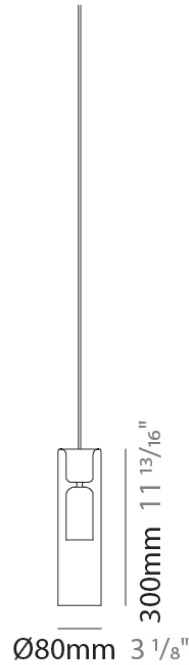

D14TAO-MOD-SYS COMPONENTS SUSPENSION

D141113-

DESCRIPTION

Tao - Suspension - 80mm - 1 x Max. 3W LED Retrofit - G9 - without Canopy

GENERAL

Series: Tao
Subseries: Tao Modular System
Partner: Cangini & Tucci
Division: Design
Installation: Suspension
Product Type: Clusters
Mounting Location: Ceiling

PHYSICAL

Shape: Cylinder
Diameter (mm): 80
Diameter (in): 3 1/8
Height (mm): 300
Height (in): 11 13/16
Max. Overall Height (mm): 1800
Max. Overall Height (in): 70 7/8
Weight (kg): 0.80
Weight (lbs): 1.76
Fixture Finish: AMB / GRN / PNK / RUB / SMK / TOB / TRA / RGD / TIM
Holder Finish: CHR
Fixture Material: Glass / Metal
Primary Material: Glass - Borosilicate
Cable Details: 1500mm Cable

ELECTRICAL

Number of Lamps: 1
Lamp Type: LED Retrofit
Bulb Included: Bulb Not Included
Max. Wattage Per Lamp (W): 3
Lamp Base: G9
Input Voltage (V): 120

RATINGS AND CERTIFICATIONS

Certified By: Certified for North American Standards
IP rating: IP20