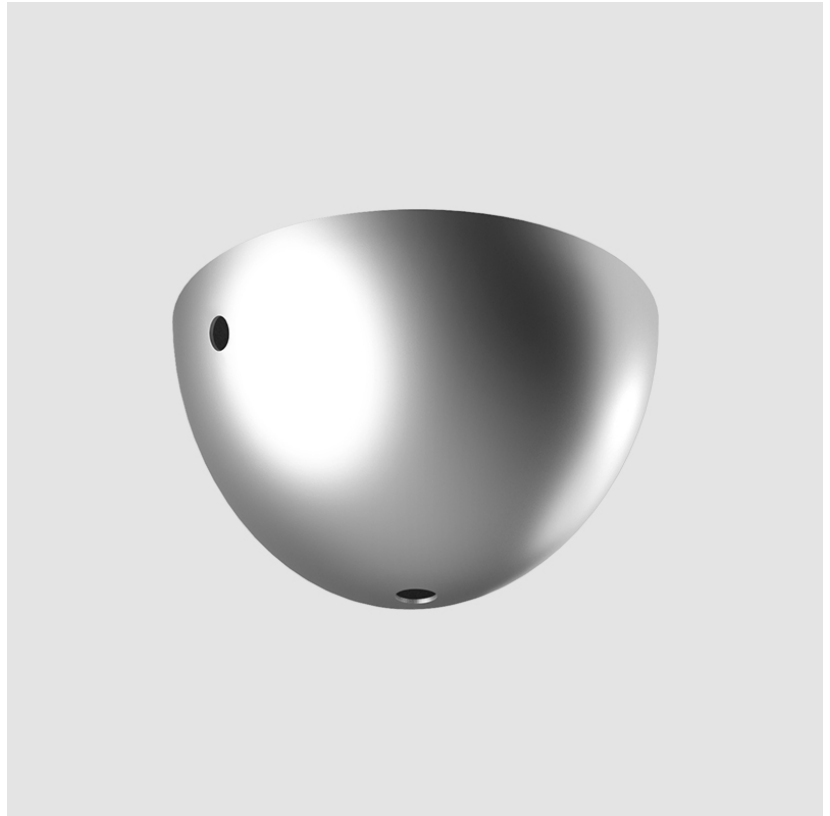

D14TAO-MOD-SYS COMPONENTS

PROJECT	_____
TYPE	_____
NOTES	_____
QUANTITY	_____
DATE	_____

D149008-

DESCRIPTION
Single 120mm - Round Cone Canopy - 2 External Holes + 1 Central Hole

GENERAL
Partner: Cangini & Tucci
Division: Design

PHYSICAL
Shape: Round
Diameter (mm): 120
Diameter (in): 4 ¾
Height (mm): 70
Height (in): 2 ¾
Fixture Finish: CHR / BCR / MBK / MWH
Fixture Material: Metal

RATINGS AND CERTIFICATIONS
Certified By: Certified for North American Standards
IP rating: IP20