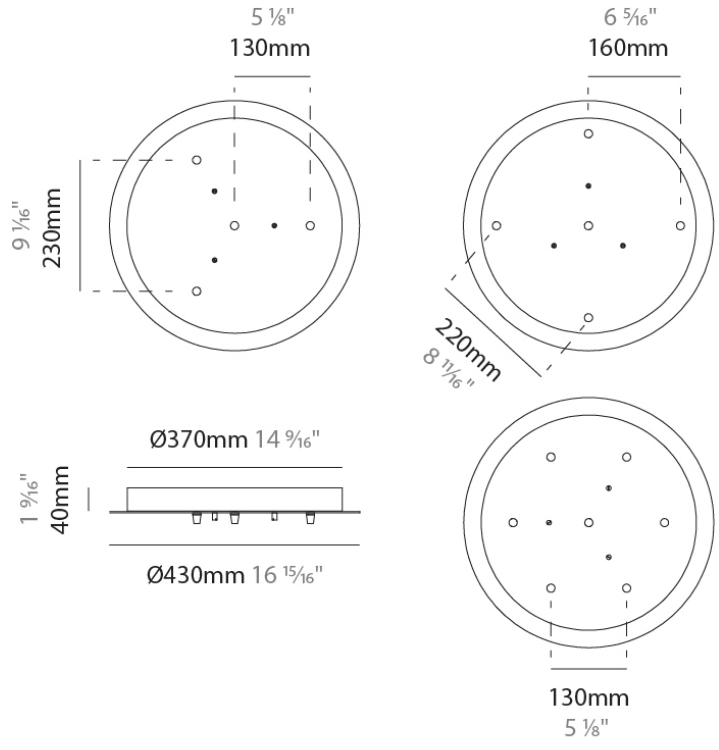

PROJECT	
TYPE	
NOTES	
QUANTITY	
DATE	

D14TAO-MOD-SYS COMPONENTS

D149015-

DESCRIPTION
Round Canopy - 430mm - for 3 - 5 - 6 - 7 - 8 - 9 - 10 -11 lights

GENERAL
Partner: Cangini & Tucci
Division: Design

PHYSICAL
Shape: Round
Diameter (mm): 430
Diameter (in): 16 ¹⁵/₁₆
Height (mm): 40
Height (in): 1 ⁹/₁₆
Fixture Finish: CHR / BCR / MBK / MWH
Fixture Material: Metal

RATINGS AND CERTIFICATIONS
Certified By: Certified for North American Standards
IP rating: IP20