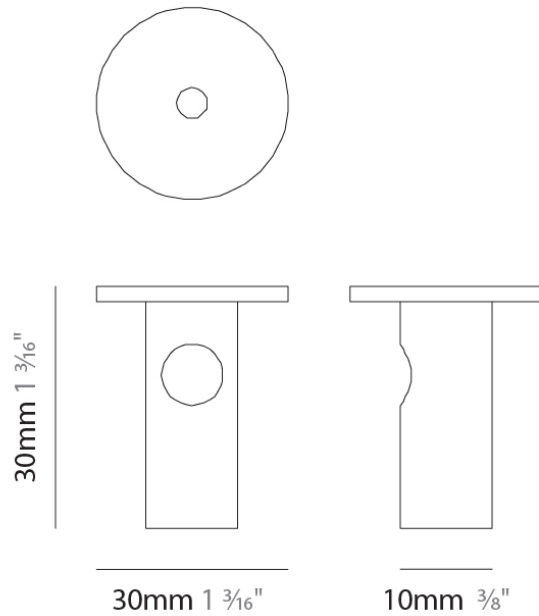

PROJECT	
TYPE	
NOTES	
QUANTITY	
DATE	

D14TAO-MOD-SYS COMPONENTS

D149013-

DESCRIPTION
Accessory - Ceiling Cable Spacer

GENERAL
Series: Flute
Partner: Cangini & Tucci
Division: Design

PHYSICAL
Fixture Finish: CHR / BCR / MBK / MWH
Fixture Material: Metal

RATINGS AND CERTIFICATIONS
Certified By: Certified for North American Standards
IP rating: IP20