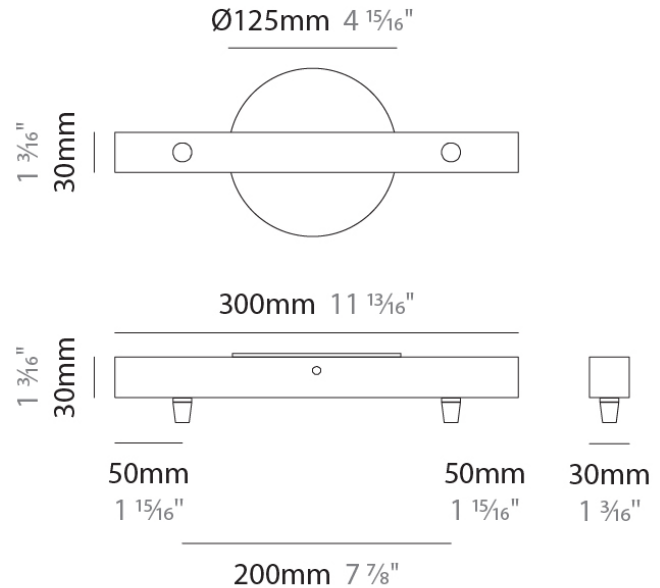

D14TAO-MOD-SYS COMPONENTS

PROJECT	
TYPE	
NOTES	
QUANTITY	
DATE	

D149019-

DESCRIPTION
Slim Linear Canopy - 300mm - 2 lights

GENERAL
Partner: Cangini & Tucci
Division: Design

PHYSICAL
Shape: Rectangle
Length (mm): 300
Length (in): 11 ¹³/₁₆"
Width (mm): 30
Width (in): 1 ³/₁₆"
Height (mm): 30
Height (in): 1 ³/₁₆"
Fixture Finish: CHR / BCR / MBK / MWH
Fixture Material: Metal

RATINGS AND CERTIFICATIONS
Certified By: Certified for North American Standards
IP rating: IP20