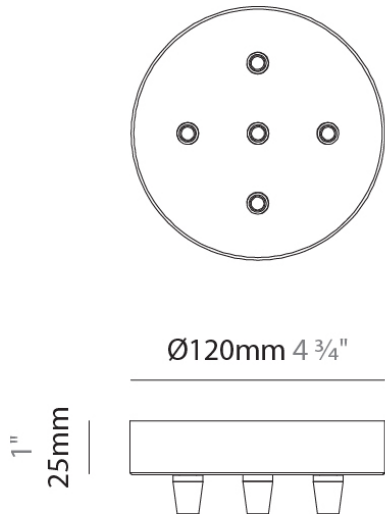

D14TAO-MOD-SYS COMPONENTS

D149007-

DESCRIPTION
Round Canopy - 120mm - 5 Holes

GENERAL
Partner: Cangini & Tucci
Division: Design

PHYSICAL
Shape: Round
Diameter (mm): 120
Diameter (in): 4 ¾
Height (mm): 25
Height (in): 1
Fixture Finish: CHR / BCR / MBK / MWH
Fixture Material: Metal

RATINGS AND CERTIFICATIONS
Certified By: Certified for North American Standards
IP rating: IP20