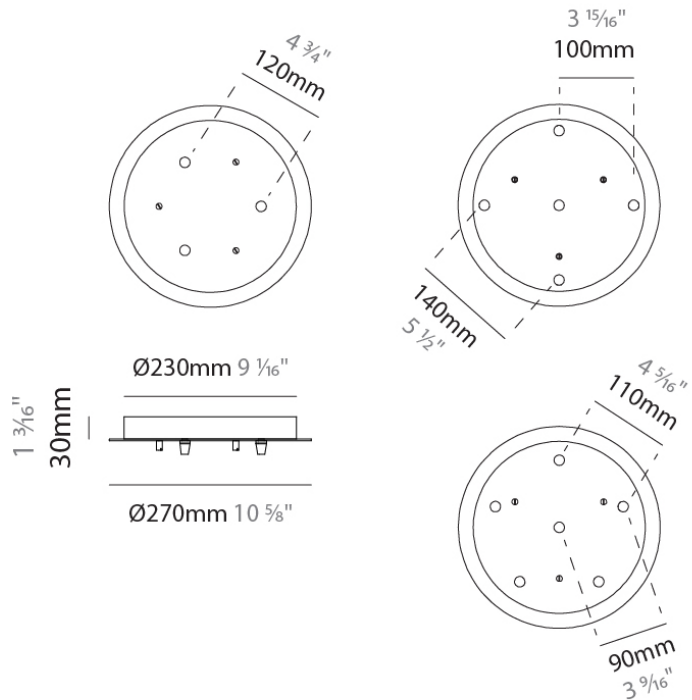

PROJECT	
TYPE	
NOTES	
QUANTITY	
DATE	

D14TAO-MOD-SYS COMPONENTS

D149014-

DESCRIPTION
Round Canopy - 270mm - for 3 - 5 - 6 lights

GENERAL
Partner: Cangini & Tucci
Division: Design

PHYSICAL
Shape: Round
Diameter (mm): 270
Diameter (in): 10 ⁵/₈
Height (mm): 30
Height (in): 1 ³/₁₆
Fixture Finish: CHR / BCR / MBK / MWH
Fixture Material: Metal

RATINGS AND CERTIFICATIONS
Certified By: Certified for North American Standards
IP rating: IP20