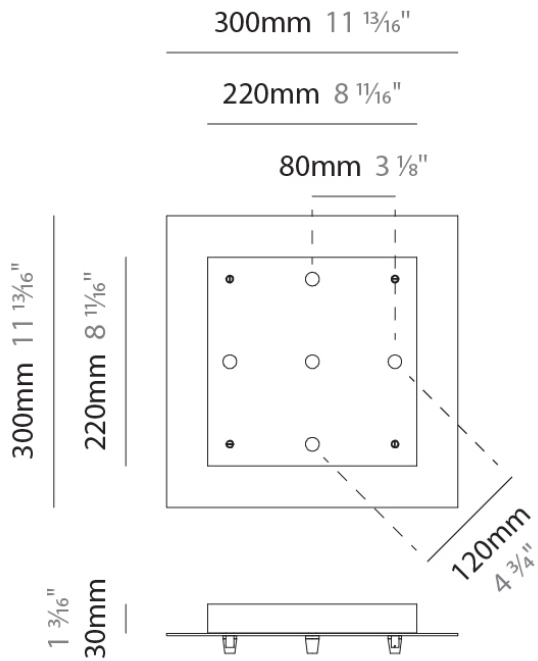

D14TAO-MOD-SYS COMPONENTS

PROJECT	
TYPE	
NOTES	
QUANTITY	
DATE	

D149017-

DESCRIPTION
Square Canopy - 300mm - for 5 lights

GENERAL
Partner: Cangini & Tucci
Division: Design

PHYSICAL
Shape: Square
Length (mm): 300
Length (in): 11 ¹³/₁₆"
Width (mm): 300
Width (in): 11 ¹³/₁₆"
Height (mm): 30
Height (in): 1 ³/₁₆"
Fixture Finish: CHR / BCR / MBK / MWH
Fixture Material: Metal

RATINGS AND CERTIFICATIONS
Certified By: Certified for North American Standards
IP rating: IP20