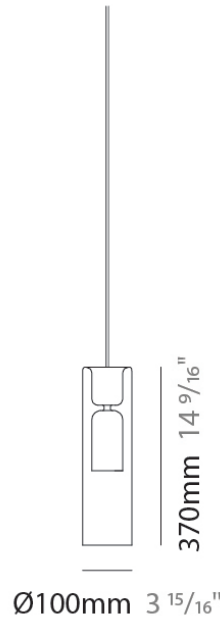

D14TAO-MOD-SYS COMPONENTS SUSPENSION

D141114-

DESCRIPTION

Tao - Suspension - 100mm - 1 x Max. 8W LED Retrofit - E26 - without Canopy

GENERAL

Series: Tao
Subseries: Tao Modular System
Partner: Cangini & Tucci
Division: Design
Installation: Suspension
Product Type: Clusters
Mounting Location: Ceiling

PHYSICAL

Shape: Cylinder
Diameter (mm): 100
Diameter (in): 3 ¹⁵/₁₆
Height (mm): 370
Height (in): 14 ⁹/₁₆
Max. Overall Height (mm): 1870
Max. Overall Height (in): 73 ⁵/₈
Weight (kg): 1.5
Weight (lbs): 3.31
Fixture Finish: AMB / GRN / PNK / RUB / SMK / TOB / TRA / RGD / TIM
Holder Finish: CHR
Fixture Material: Glass / Metal
Primary Material: Glass - Borosilicate
Cable Details: 1500mm Cable

ELECTRICAL

Number of Lamps: 1
Lamp Type: LED Retrofit
Bulb Included: Bulb Not Included
Max. Wattage Per Lamp (W): 8
Lamp Base: E26
Input Voltage (V): 120
Upon Request: GU24 / 277Vac

RATINGS AND CERTIFICATIONS

Certified By: Certified for North American Standards
IP rating: IP20