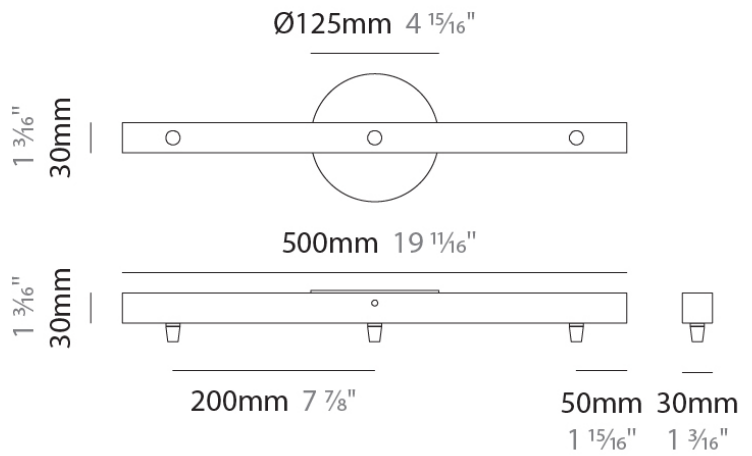

D14TAO-MOD-SYS COMPONENTS

PROJECT	
TYPE	
NOTES	
QUANTITY	
DATE	

D149020-

DESCRIPTION
Slim Linear Canopy - 500mm - 3 lights

GENERAL
Partner: Cangini & Tucci
Division: Design

PHYSICAL
Shape: Rectangle
Length (mm): 500
Length (in): 19 11/16
Width (mm): 30
Width (in): 1 3/16
Height (mm): 30
Height (in): 1 3/16
Fixture Finish: CHR / BCR / MBK / MWH
Fixture Material: Metal

RATINGS AND CERTIFICATIONS
Certified By: Certified for North American Standards
IP rating: IP20