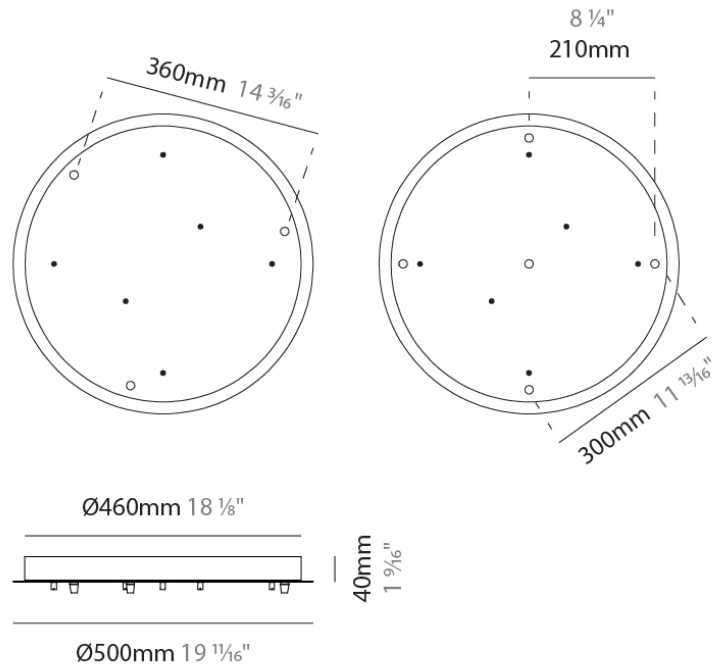

PROJECT	
TYPE	
NOTES	
QUANTITY	
DATE	

D14TAO-MOD-SYS COMPONENTS

D149016-

DESCRIPTION

Round Canopy - 500mm - for 3 - 4 - 5 lights

GENERAL

Partner: Cangini & Tucci

Division: Design

PHYSICAL

Shape: Round

Diameter (mm): 500

Diameter (in): 19 11/16"

Height (mm): 40

Height (in): 1 9/16"

Fixture Finish: CHR / BCR / MBK / MWH

Fixture Material: Metal

RATINGS AND CERTIFICATIONS

Certified By: Certified for North American Standards

IP rating: IP20