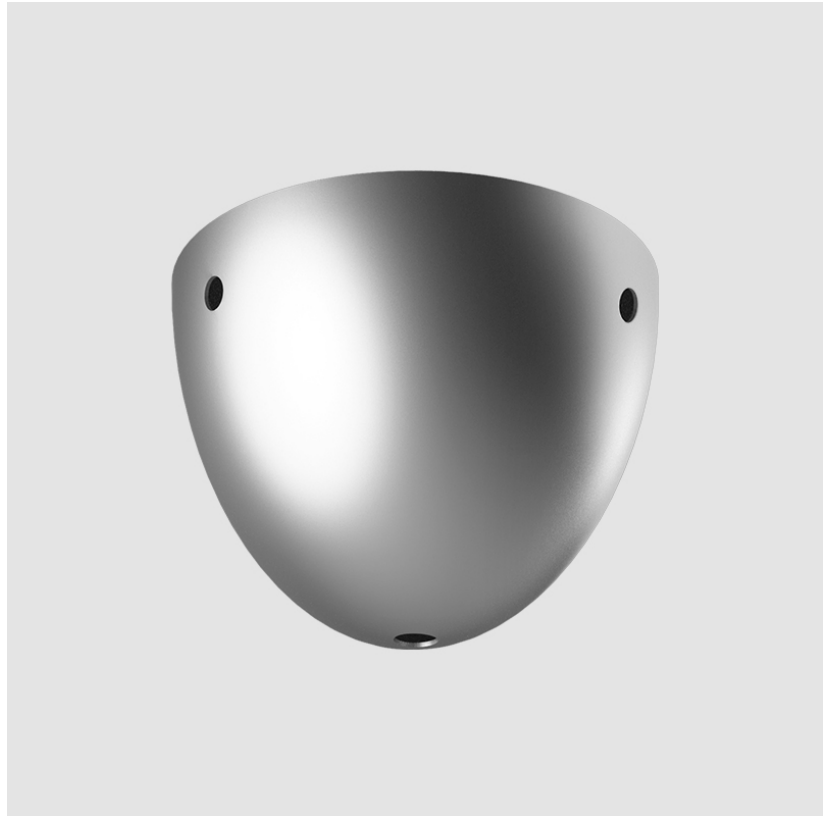

D14ZOE-MOD-SYS COMPONENTS

D149009-

DESCRIPTION
Single 120mm - Round Cone Canopy - 4 External Holes + 1 Central Hole

GENERAL
Partner: Cangini & Tucci
Division: Design

PHYSICAL
Shape: Round
Diameter (mm): 120
Diameter (in): 4 3/4
Height (mm): 90
Height (in): 3 9/16
Fixture Finish: CHR / BCR / MBK / MWH
Fixture Material: Metal

RATINGS AND CERTIFICATIONS
Certified By: Certified for North American Standards
IP rating: IP20

Ø120mm 4 3/4"