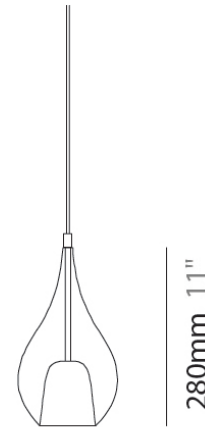

PROJECT	
TYPE	
NOTES	
QUANTITY	
DATE	

D14ZOE-MOD-SYS COMPONENTS SUSPENSION

D141124-

DESCRIPTION

Zoe - Suspension - 160mm - 1 x Max. 5W LED Retrofit - G9 - without Canopy

GENERAL

Series: Zoe
Subseries: Zoe Modular System
Partner: Cangini & Tucci
Division: Design
Installation: Suspension
Product Type: Pendant
Mounting Location: Ceiling

PHYSICAL

Shape: Teardrop
Diameter (mm): 160
Diameter (in): 6 ⁵/₁₆
Height (mm): 280
Height (in): 11
Max. Overall Height (mm): 1780
Max. Overall Height (in): 70 ¹/₁₆
Weight (kg): 2.50
Weight (lbs): 5.51
Diffuser: Glass - Opal
Fixture Finish: AMB / BLK / BRZ / GLD / GRN / PNK / RGD / RUB / SKB / SMK / STE / TOB / TRA
Holder Finish: CHR / MWH / MBK / BCR
Fixture Material: Glass / Metal
Primary Material: Glass - Borosilicate
Cable Details: 1500mm cable

ELECTRICAL

Number of Lamps: 1
Lamp Type: LED Retrofit
Bulb Included: Bulb Not Included
Max. Wattage Per Lamp (W): 5
Lamp Base: G9
Input Voltage (V): 120

RATINGS AND CERTIFICATIONS

Certified By: Certified for North American Standards
IP rating: IP20

Ø160mm 6 ⁵/₁₆"

280mm 11"