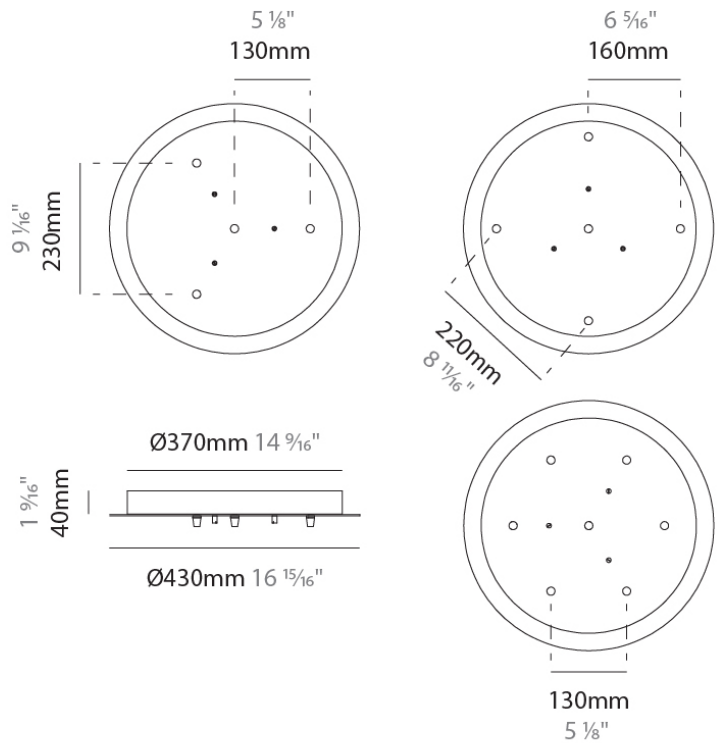

PROJECT	
TYPE	
NOTES	
QUANTITY	
DATE	

D14ZOE-MOD-SYS COMPONENTS

D149015-

DESCRIPTION
Component - Round Canopy - 430mm - for 3 - 5 - 6 - 7 - 8 - 9 - 10 -11 lights

GENERAL
Brand: Cangini & Tucci
Division: Design

PHYSICAL
Shape: Round
Diameter (mm): 430
Diameter (in): 16 ¹⁵/₁₆
Height (mm): 40
Height (in): 1 ⁹/₁₆
Fixture Finish: CHR / WHI / BLK / BST / SLF / GLF
Fixture Material: Metal

RATINGS AND CERTIFICATIONS
Certified By: Certified for North American Standards
IP rating: IP20