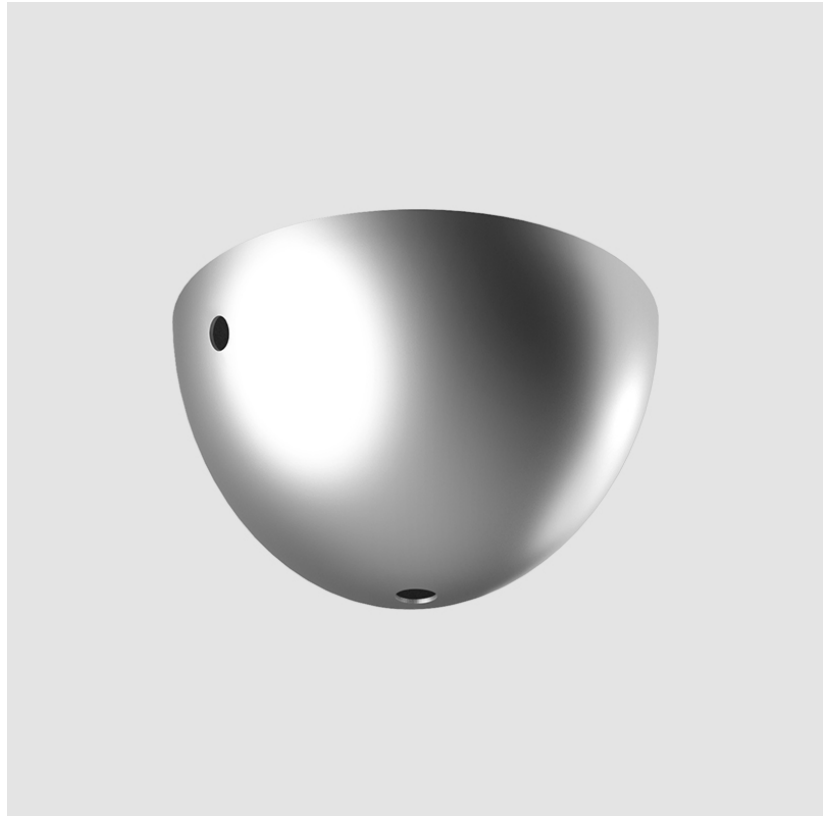

PROJECT	_____
TYPE	_____
NOTES	_____
QUANTITY	_____
DATE	_____

D14ZOE-MOD-SYS COMPONENTS

D149008-

DESCRIPTION
Component - Single 120mm - Round Cone Canopy - 2 External Holes + 1 Central Hole

GENERAL
Brand: Cangini & Tucci
Division: Design

PHYSICAL
Shape: Round
Diameter (mm): 120
Diameter (in): 4 ¾
Height (mm): 70
Height (in): 2 ¾
Fixture Finish: CHR / WHI / BLK / BST / SLF / GLF
Fixture Material: Metal

RATINGS AND CERTIFICATIONS
Certified By: Certified for North American Standards
IP rating: IP20

Ø120mm 4 ¾"