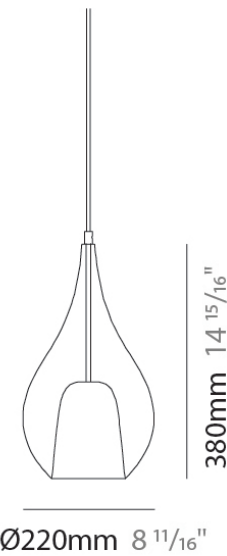

PROJECT
TYPE
NOTES
QUANTITY
DATE

D14ZOE-MOD-SYS COMPONENTS SUSPENSION

D141125-

GENERAL

Series: Zoe
Subseries: Zoe Modular System
Brand: Cangini & Tucci
Division: Design
Mounting Type: Suspension
Mounting Location: Ceiling
Subcategory: Pendant

PHYSICAL

Shape: Teardrop
Diameter (mm): 220
Diameter (in): 8 ¹¹/₁₆
Height (mm): 380
Height (in): 14 ¹⁵/₁₆
Max. Overall Height (mm): 1880
Max. Overall Height (in): 74
Light Distribution: Omnidirectional
Weight (kg): 1.51
Weight (lbs): 3.33
Diffuser: Glass - Opal
Fixture Finish: AMB / BLK / BRZ / GLD / GRN / PNK / RGD / RUB / SKB / SMK / STE / TOB / TRA
Holder Finish: CHR / MWH / MBK / BCR
Fixture Material: Glass / Metal
Cable Details: 1500mm cable

ELECTRICAL

Number of Lamps: 1
Lamp Type: LED Retrofit
Lamp Shape: A19
Bulb Included: Bulb Not Included
Max. Wattage Per Lamp (W): 16
Lamp Base: E26
Input Voltage (V): 120
Upon Request: 277Vac / GU24

RATINGS AND CERTIFICATIONS

Certified By: Certified for North American Standards
IP rating: IP20