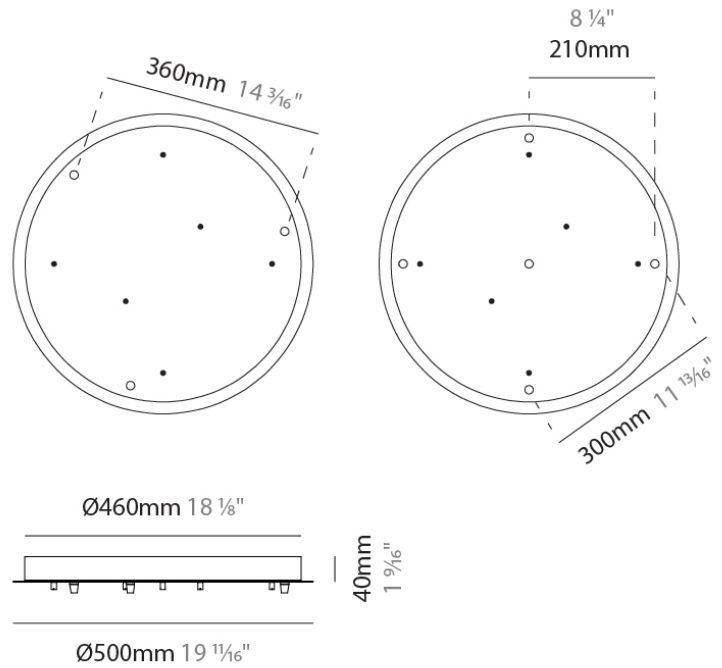

PROJECT	
TYPE	
NOTES	
QUANTITY	
DATE	

D14ZOE-MOD-SYS COMPONENTS

D149016-

DESCRIPTION
Round Canopy - 500mm - for 3 - 4 - 5 lights

GENERAL
Partner: Cangini & Tucci
Division: Design

PHYSICAL
Shape: Round
Diameter (mm): 500
Diameter (in): 19 11/16
Height (mm): 40
Height (in): 1 9/16
Fixture Finish: CHR / BCR / MBK / MWH
Fixture Material: Metal

RATINGS AND CERTIFICATIONS
Certified By: Certified for North American Standards
IP rating: IP20