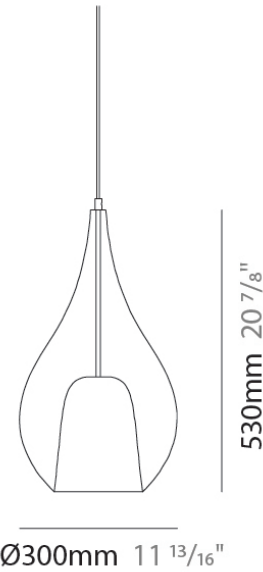

PROJECT	
TYPE	
NOTES	
QUANTITY	
DATE	

D14ZOE-MOD-SYS COMPONENTS SUSPENSION

D141126-

DESCRIPTION

Zoe - Suspension - 300mm - 1 x Max. 16W LED Retrofit - E26 - without Canopy

GENERAL

Series: Zoe
Subseries: Zoe Modular System
Partner: Cangini & Tucci
Division: Design
Installation: Suspension
Product Type: Pendant
Mounting Location: Ceiling

PHYSICAL

Shape: Teardrop
Diameter (mm): 300
Diameter (in): 11 ¹³/₁₆
Height (mm): 530
Height (in): 20 ⁷/₈
Max. Overall Height (mm): 2030
Max. Overall Height (in): 79 ¹⁵/₁₆
Diffuser: Glass - Opal
Fixture Finish: AMB / BLK / GRN / PNK / RGD / RUB / SKB / SMK / SWT / TOB / TRA
Holder Finish: CHR / MWH / MBK / BCR
Fixture Material: Glass / Metal
Primary Material: Glass - Borosilicate
Cable Details: 1500mm Cable

ELECTRICAL

Number of Lamps: 1
Lamp Type: LED Retrofit
Lamp Shape: A19
Bulb Included: Bulb Not Included
Max. Wattage Per Lamp (W): 16
Lamp Base: E26
Input Voltage (V): 120
Upon Request: 277Vac / GU24

RATINGS AND CERTIFICATIONS

Certified By: Certified for North American Standards
IP rating: IP20