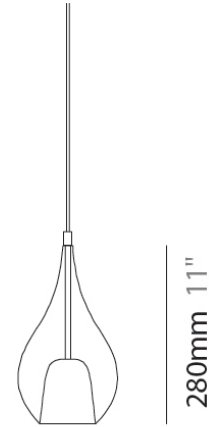

D14ZOE-MOD-SYS COMPONENTS SUSPENSION

D141124-

GENERAL

Series: Zoe
Subseries: Zoe Modular System
Brand: Cangini & Tucci
Division: Design
Mounting Type: Suspension
Mounting Location: Ceiling
Subcategory: Pendant

PHYSICAL

Shape: Teardrop
Diameter (mm): 160
Diameter (in): 6 ⁵/₁₆
Height (mm): 280
Height (in): 11
Max. Overall Height (mm): 1780
Max. Overall Height (in): 70 ⁷/₁₆
Light Distribution: Omnidirectional
Weight (kg): 2.50
Weight (lbs): 5.51
Diffuser: Glass - Opal
Fixture Finish: AMB / BLK / BRZ / GLD / GRN / PNK / RGD / RUB / SKB / SMK / STE / TOB / TRA
Holder Finish: CHR / MWH / MBK / BCR
Fixture Material: Glass / Metal
Cable Details: 1500mm cable

ELECTRICAL

Number of Lamps: 1
Lamp Type: LED Retrofit
Bulb Included: Bulb Not Included
Max. Wattage Per Lamp (W): 5
Lamp Base: G9
Input Voltage (V): 120

RATINGS AND CERTIFICATIONS

Certified By: Certified for North American Standards
IP rating: IP20

Ø160mm 6 ⁵/₁₆"

280mm 11"