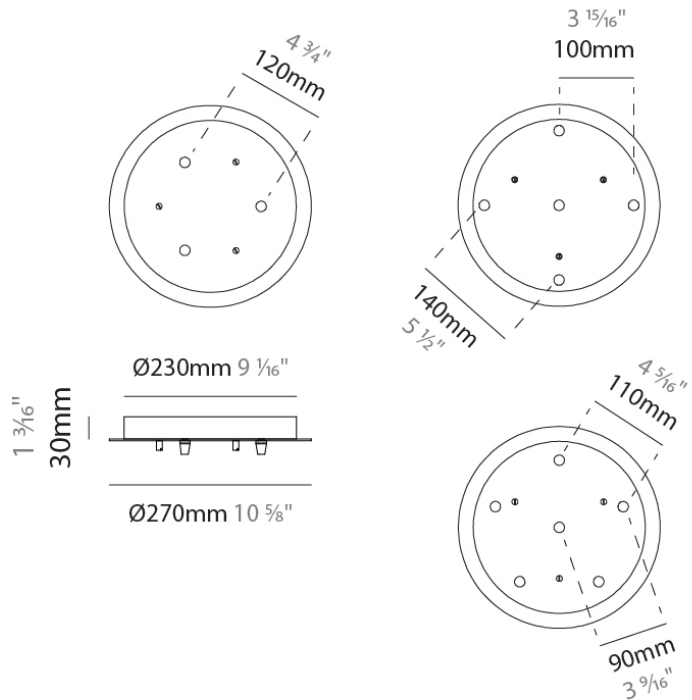

D14ZOE-MOD-SYS COMPONENTS

PROJECT	
TYPE	
NOTES	
QUANTITY	
DATE	

D149014-

DESCRIPTION
Component - Round Canopy - 270mm - for 3 - 5 - 6 lights

GENERAL
Brand: Cangini & Tucci
Division: Design

PHYSICAL
Shape: Round
Diameter (mm): 270
Diameter (in): 10 ⁵/₈
Height (mm): 30
Height (in): 1 ³/₁₆
Fixture Finish: CHR / WHI / BLK / BST / SLF / GLF
Fixture Material: Metal

RATINGS AND CERTIFICATIONS
Certified By: Certified for North American Standards
IP rating: IP20