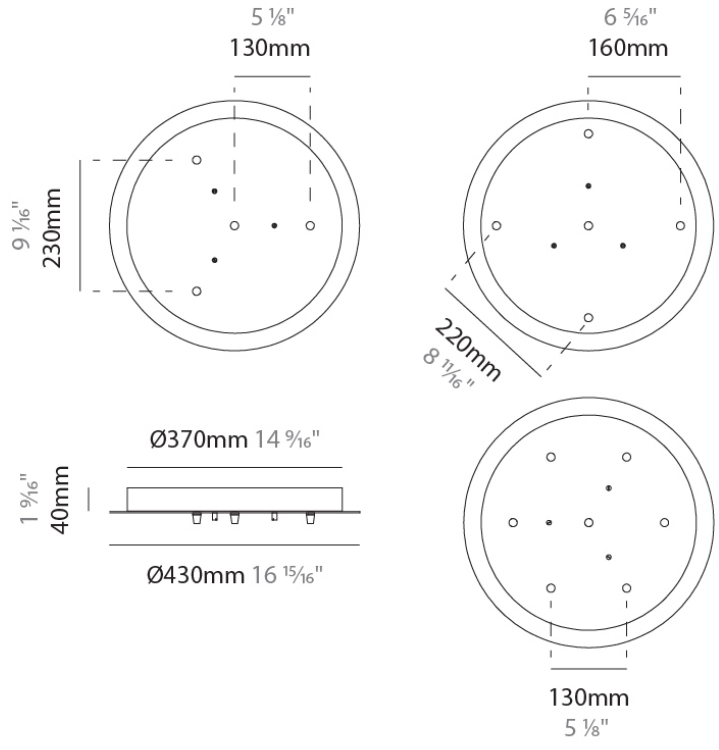

D14ZOE-MOD-SYS COMPONENTS

PROJECT	
TYPE	
NOTES	
QUANTITY	
DATE	

D149015-

DESCRIPTION
Round Canopy - 430mm - for 3 - 5 - 6 - 7 - 8 - 9 - 10 -11 lights

GENERAL
Partner: Cangini & Tucci
Division: Design

PHYSICAL
Shape: Round
Diameter (mm): 430
Diameter (in): 16 ¹⁵/₁₆
Height (mm): 40
Height (in): 1 ⁹/₁₆
Fixture Finish: CHR / BCR / MBK / MWH
Fixture Material: Metal

RATINGS AND CERTIFICATIONS
Certified By: Certified for North American Standards
IP rating: IP20