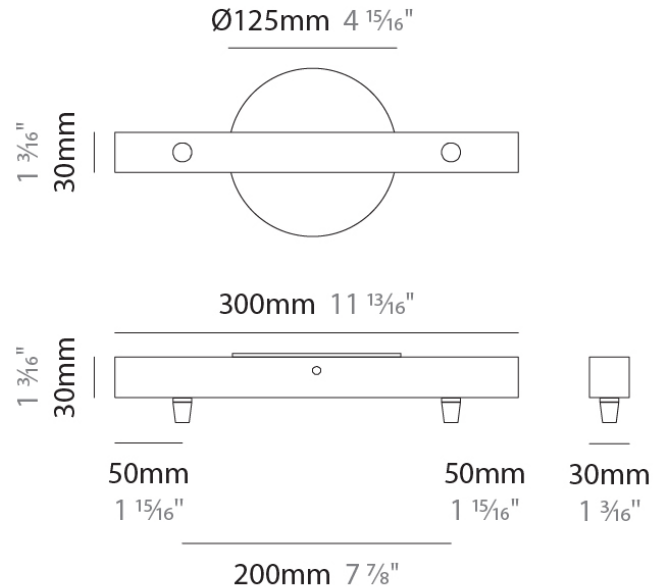

D14ZOE-MOD-SYS COMPONENTS

PROJECT	
TYPE	
NOTES	
QUANTITY	
DATE	

D149019-

DESCRIPTION
Component - Slim Linear Canopy - 300mm - 2 lights

GENERAL
Brand: Cangini & Tucci
Division: Design

PHYSICAL
Shape: Rectangle
Length (mm): 300
Length (in): 11 ¹³/₁₆"
Width (mm): 30
Width (in): 1 ³/₁₆"
Height (mm): 30
Height (in): 1 ³/₁₆"
Fixture Finish: CHR / WHI / BLK / BST / SLF / GLF
Fixture Material: Metal

RATINGS AND CERTIFICATIONS
Certified By: Certified for North American Standards
IP rating: IP20