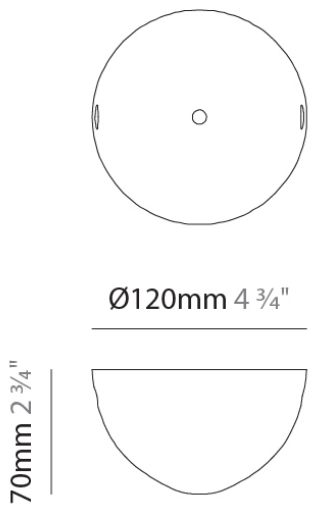

PROJECT	_____
TYPE	_____
NOTES	_____
QUANTITY	_____
DATE	_____

D14ZOE-MOD-SYS COMPONENTS

D149008-

DESCRIPTION
Single 120mm - Round Cone Canopy - 2 External Holes + 1 Central Hole

GENERAL
Partner: Cangini & Tucci
Division: Design

PHYSICAL
Shape: Round
Diameter (mm): 120
Diameter (in): 4 ¾
Height (mm): 70
Height (in): 2 ¾
Fixture Finish: CHR / BCR / MBK / MWH
Fixture Material: Metal

RATINGS AND CERTIFICATIONS
Certified By: Certified for North American Standards
IP rating: IP20