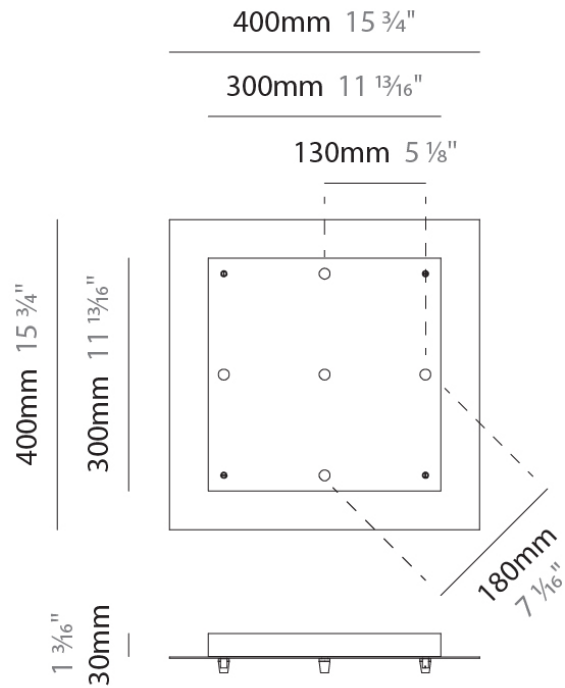

D14ZOE-MOD-SYS COMPONENTS

PROJECT	
TYPE	
NOTES	
QUANTITY	
DATE	

D149018-

DESCRIPTION
Component - Square Canopy - 400mm - for 5 lights

GENERAL
Brand: Cangini & Tucci
Division: Design

PHYSICAL
Shape: Square
Length (mm): 400
Length (in): 15 3/4
Width (mm): 400
Width (in): 15 3/4
Height (mm): 30
Height (in): 1 3/16
Fixture Finish: CHR / WHI / BLK / BST / SLF / GLF
Fixture Material: Metal

RATINGS AND CERTIFICATIONS
Certified By: Certified for North American Standards
IP rating: IP20