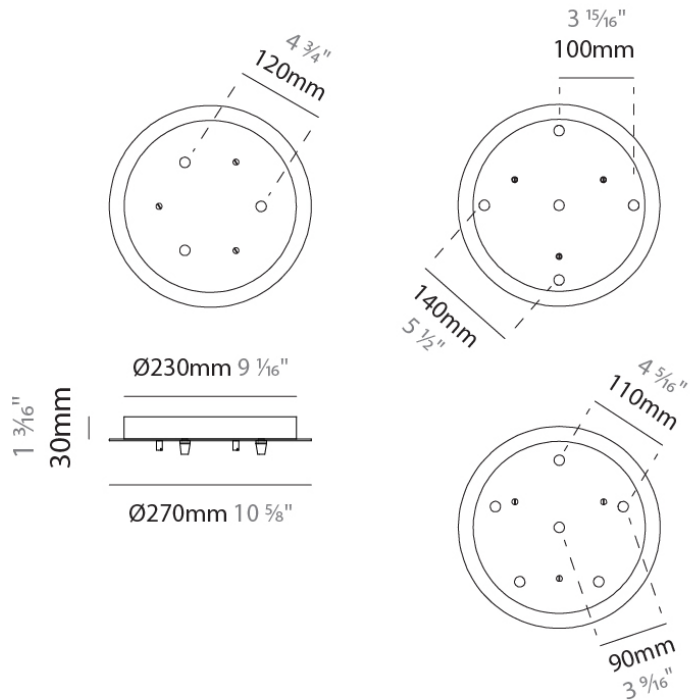

PROJECT	
TYPE	
NOTES	
QUANTITY	
DATE	

D14ZOE-MOD-SYS COMPONENTS

D149014-

DESCRIPTION
Round Canopy - 270mm - for 3 - 5 - 6 lights

GENERAL
Partner: Cangini & Tucci
Division: Design

PHYSICAL
Shape: Round
Diameter (mm): 270
Diameter (in): 10 ⁵/₈
Height (mm): 30
Height (in): 1 ³/₁₆
Fixture Finish: CHR / BCR / MBK / MWH
Fixture Material: Metal

RATINGS AND CERTIFICATIONS
Certified By: Certified for North American Standards
IP rating: IP20