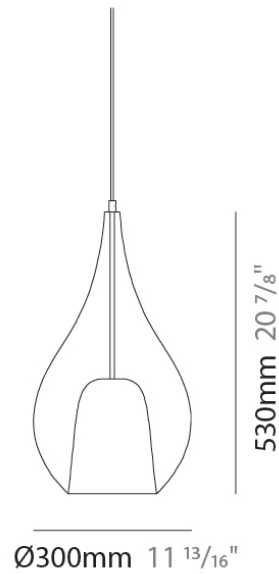

PROJECT
TYPE
NOTES
QUANTITY
DATE

D14ZOE-MOD-SYS COMPONENTS SUSPENSION

D141126-

GENERAL

Series: Zoe
Subseries: Zoe Modular System
Brand: Cangini & Tucci
Division: Design
Mounting Type: Suspension
Mounting Location: Ceiling
Subcategory: Pendant

PHYSICAL

Shape: Teardrop
Diameter (mm): 300
Diameter (in): 11 ¹³/₁₆
Height (mm): 530
Height (in): 20 ⁷/₈
Max. Overall Height (mm): 2030
Max. Overall Height (in): 79 ¹⁵/₁₆
Light Distribution: Omnidirectional
Diffuser: Glass - Opal
Fixture Finish: AMB / BLK / GRN / PNK / RGD / RUB / SKB / SMK / SWT / TOB / TRA
Holder Finish: CHR / MWH / MBK / BCR
Fixture Material: Glass / Metal
Cable Details: 1500mm Cable

ELECTRICAL

Number of Lamps: 1
Lamp Type: LED Retrofit
Lamp Shape: A19
Bulb Included: Bulb Not Included
Max. Wattage Per Lamp (W): 16
Lamp Base: E26
Input Voltage (V): 120
Upon Request: 277Vac / GU24

RATINGS AND CERTIFICATIONS

Certified By: Certified for North American Standards
IP rating: IP20