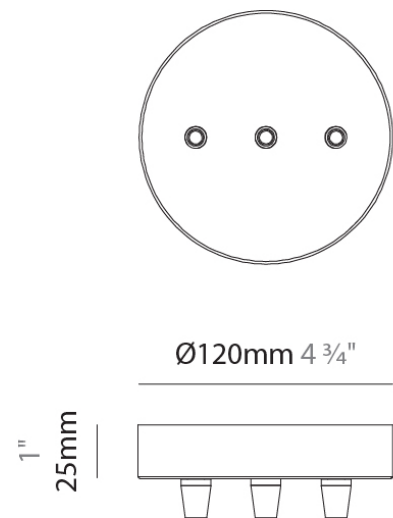

D14ZOE-MOD-SYS COMPONENTS

D149006-

DESCRIPTION
Component - Round Canopy - 95mm - 3 Holes

GENERAL
Brand: Cangini & Tucci
Division: Design

PHYSICAL
Shape: Round
Diameter (mm): 120
Diameter (in): 4 ¾
Height (mm): 25
Height (in): 1
Fixture Finish: CHR / WHI / BLK / BST / SLF / GLF
Fixture Material: Metal

RATINGS AND CERTIFICATIONS
Certified By: Certified for North American Standards
IP rating: IP20