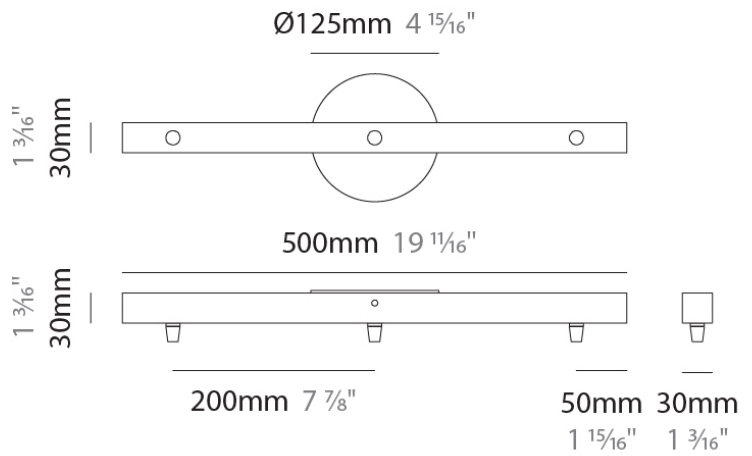

D14ZOE-MOD-SYS COMPONENTS

PROJECT	
TYPE	
NOTES	
QUANTITY	
DATE	

D149020-

DESCRIPTION
Slim Linear Canopy - 500mm - 3 lights

GENERAL
Partner: Cangini & Tucci
Division: Design

PHYSICAL
Shape: Rectangle
Length (mm): 500
Length (in): 19 11/16
Width (mm): 30
Width (in): 1 3/16
Height (mm): 30
Height (in): 1 3/16
Fixture Finish: CHR / BCR / MBK / MWH
Fixture Material: Metal

RATINGS AND CERTIFICATIONS
Certified By: Certified for North American Standards
IP rating: IP20