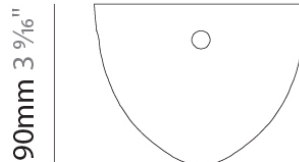

Ø120mm 4 ³/₄"