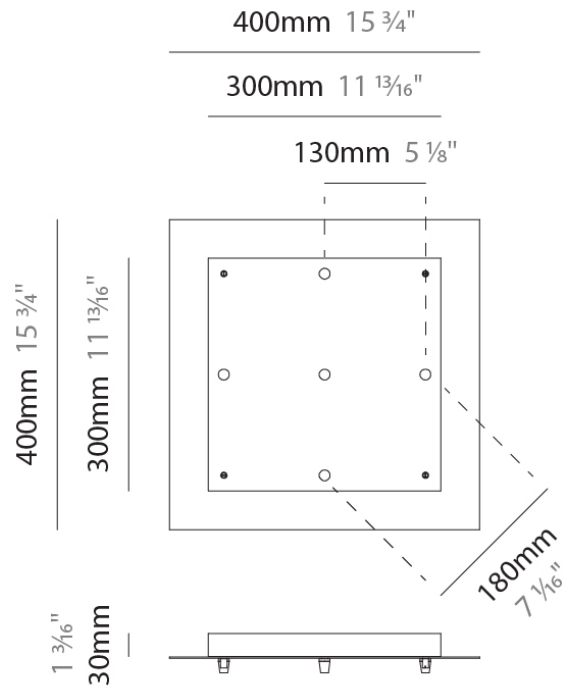

D14ZOE-MOD-SYS COMPONENTS

PROJECT	
TYPE	
NOTES	
QUANTITY	
DATE	

D149018-

DESCRIPTION
Square Canopy - 400mm - for 5 lights

GENERAL
Partner: Cangini & Tucci
Division: Design

PHYSICAL
Shape: Square
Length (mm): 400
Length (in): 15 3/4
Width (mm): 400
Width (in): 15 3/4
Height (mm): 30
Height (in): 1 3/16
Fixture Finish: CHR / BCR / MBK / MWH
Fixture Material: Metal

RATINGS AND CERTIFICATIONS
Certified By: Certified for North American Standards
IP rating: IP20