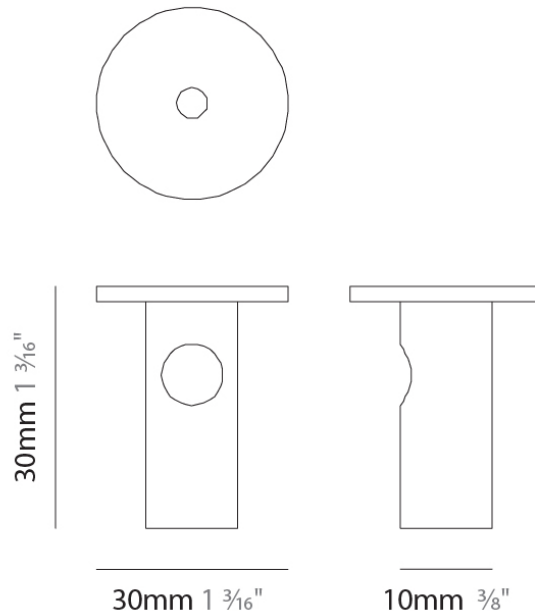

PROJECT	
TYPE	
NOTES	
QUANTITY	
DATE	

D14ZOE-MOD-SYS COMPONENTS

D149013-

DESCRIPTION

Accessory - Ceiling Cable Spacer

GENERAL

Series: Flute
Partner: Cangini & Tucci
Division: Design

PHYSICAL

Fixture Finish: CHR / BCR / MBK / MWH
Fixture Material: Metal

RATINGS AND CERTIFICATIONS

Certified By: Certified for North American Standards
IP rating: IP20