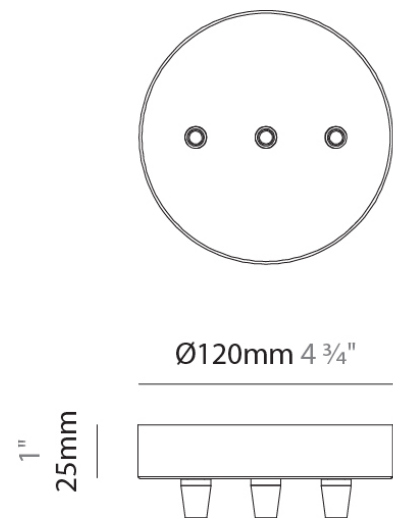

D14ZOE-MOD-SYS COMPONENTS

D149006-

DESCRIPTION
Round Canopy - 95mm - 3 Holes

GENERAL
Partner: Cangini & Tucci
Division: Design

PHYSICAL
Shape: Round
Diameter (mm): 120
Diameter (in): 4 ¾
Height (mm): 25
Height (in): 1
Fixture Finish: CHR / BCR / MBK / MWH
Fixture Material: Metal

RATINGS AND CERTIFICATIONS
Certified By: Certified for North American Standards
IP rating: IP20