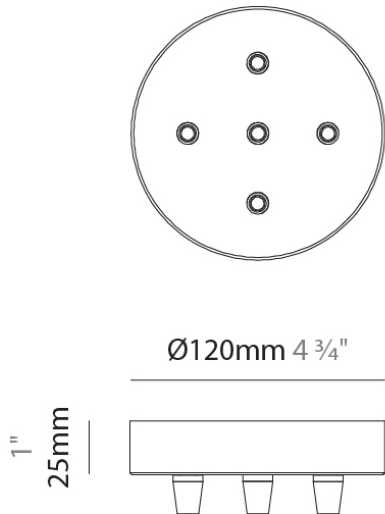

PROJECT	
TYPE	
NOTES	
QUANTITY	
DATE	

D14ZOE-MOD-SYS COMPONENTS

D149007-

DESCRIPTION
Component - Round Canopy - 120mm - 5 Holes

GENERAL
Brand: Cangini & Tucci
Division: Design

PHYSICAL
Shape: Round
Diameter (mm): 120
Diameter (in): 4 ¾
Height (mm): 25
Height (in): 1
Fixture Finish: CHR / WHI / BLK / BST / SLF / GLF
Fixture Material: Metal

RATINGS AND CERTIFICATIONS
Certified By: Certified for North American Standards
IP rating: IP20