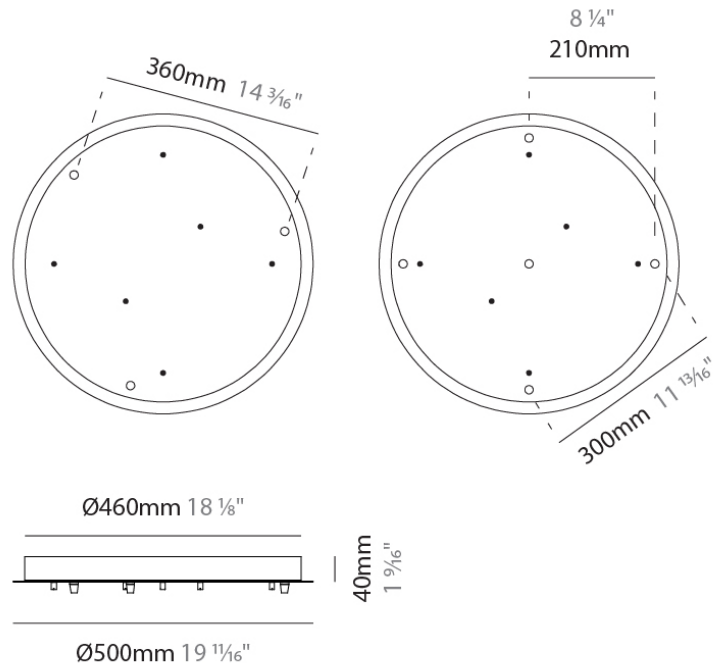

PROJECT	
TYPE	
NOTES	
QUANTITY	
DATE	

D14ZOE-MOD-SYS COMPONENTS

D149016-

DESCRIPTION
Component - Round Canopy - 500mm - for 3 - 4 - 5 lights

GENERAL
Brand: Cangini & Tucci
Division: Design

PHYSICAL
Shape: Round
Diameter (mm): 500
Diameter (in): 19 11/16"
Height (mm): 40
Height (in): 1 9/16"
Fixture Finish: CHR / WHI / BLK / BST / SLF / GLF
Fixture Material: Metal

RATINGS AND CERTIFICATIONS
Certified By: Certified for North American Standards
IP rating: IP20