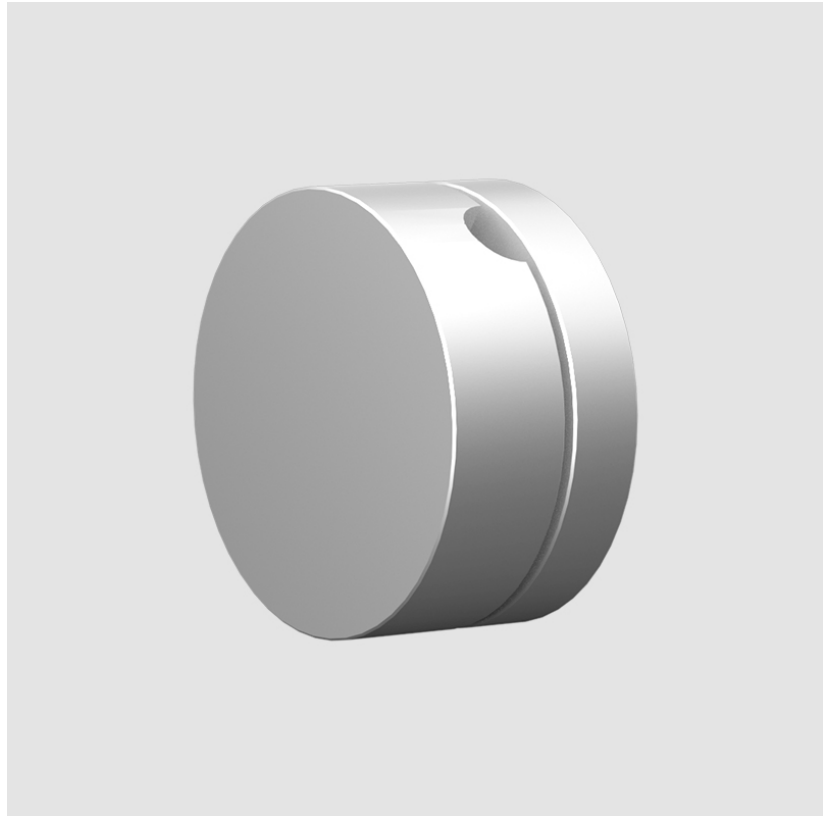

D14ZOE-MOD-SYS COMPONENTS

PROJECT	_____
TYPE	_____
NOTES	_____
QUANTITY	_____
DATE	_____

D149012-

DESCRIPTION
Accessory - Wall Stud Cable Spacer

GENERAL
Series: Flute
Brand: Cangini & Tucci
Division: Design

PHYSICAL
Fixture Finish: CHR / WHI / BLK / BST / SLF / GLF
Fixture Material: Metal

RATINGS AND CERTIFICATIONS
Certified By: Certified for North American Standards
IP rating: IP20

20mm $\frac{13}{16}$ "

10mm $\frac{3}{8}$ "

20mm $\frac{13}{16}$ "