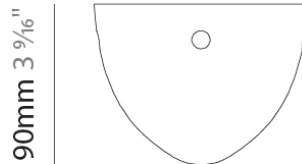

Ø120mm 4 3/4"