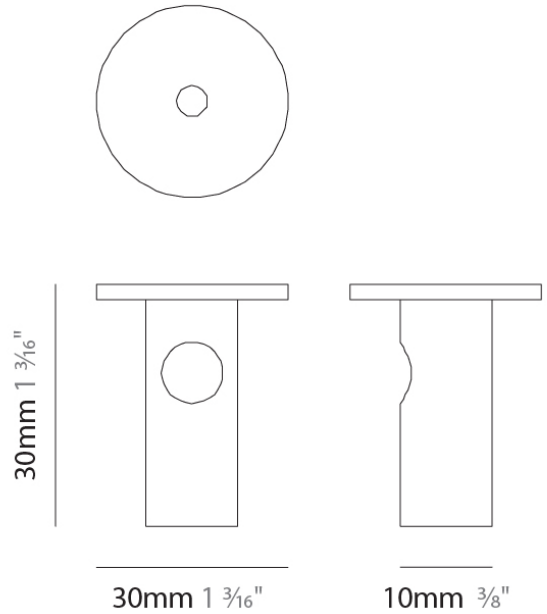

D14ZOE-MOD-SYS COMPONENTS

PROJECT	
TYPE	
NOTES	
QUANTITY	
DATE	

D149013-

DESCRIPTION
Accessory - Ceiling Cable Spacer

GENERAL
Series: Flute
Brand: Cangini & Tucci
Division: Design

PHYSICAL
Fixture Finish: CHR / WHI / BLK / BST / SLF / GLF
Fixture Material: Metal

RATINGS AND CERTIFICATIONS
Certified By: Certified for North American Standards
IP rating: IP20