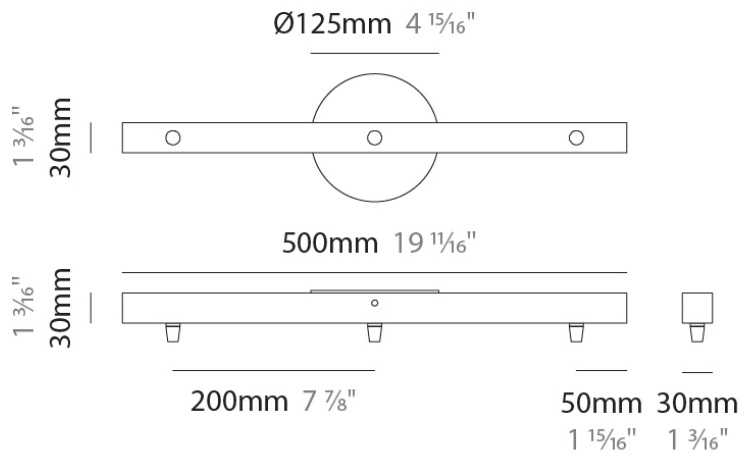

D14ZOE-MOD-SYS COMPONENTS

PROJECT	
TYPE	
NOTES	
QUANTITY	
DATE	

D149020-

DESCRIPTION
Component - Slim Linear Canopy - 500mm - 3 lights

GENERAL
Brand: Cangini & Tucci
Division: Design

PHYSICAL
Shape: Rectangle
Length (mm): 500
Length (in): 19 11/16
Width (mm): 30
Width (in): 1 3/16
Height (mm): 30
Height (in): 1 3/16
Fixture Finish: CHR / WHI / BLK / BST / SLF / GLF
Fixture Material: Metal

RATINGS AND CERTIFICATIONS
Certified By: Certified for North American Standards
IP rating: IP20