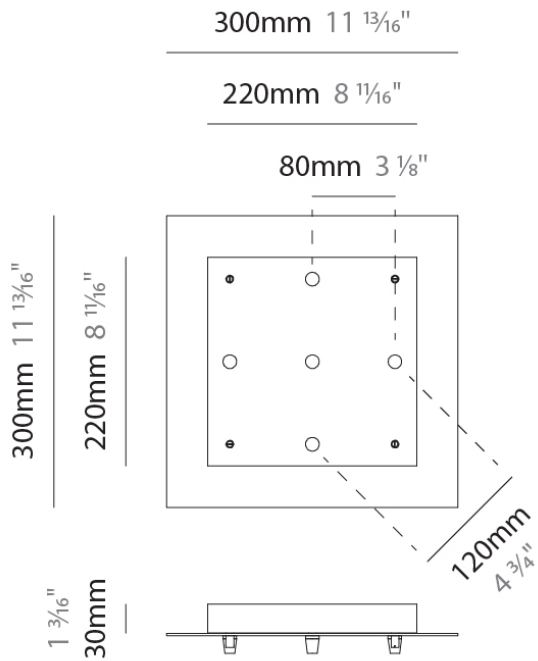

D14ZOE-MOD-SYS COMPONENTS

PROJECT	
TYPE	
NOTES	
QUANTITY	
DATE	

D149017-

DESCRIPTION
Component - Square Canopy - 300mm - for 5 lights

GENERAL
Brand: Cangini & Tucci
Division: Design

PHYSICAL
Shape: Square
Length (mm): 300
Length (in): 11 13/16"
Width (mm): 300
Width (in): 11 13/16"
Height (mm): 30
Height (in): 1 3/16"
Fixture Finish: CHR / WHI / BLK / BST / SLF / GLF
Fixture Material: Metal

RATINGS AND CERTIFICATIONS
Certified By: Certified for North American Standards
IP rating: IP20