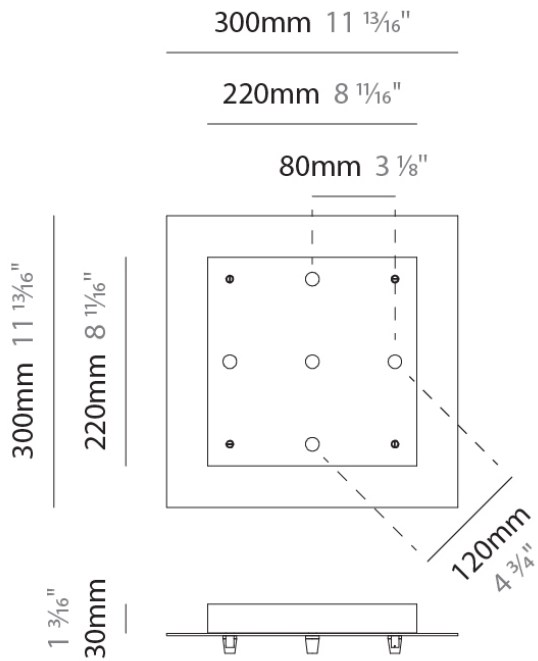

D14ZOE-MOD-SYS COMPONENTS

PROJECT	
TYPE	
NOTES	
QUANTITY	
DATE	

D149017-

DESCRIPTION
Square Canopy - 300mm - for 5 lights

GENERAL
Partner: Cangini & Tucci
Division: Design

PHYSICAL
Shape: Square
Length (mm): 300
Length (in): 11 13/16
Width (mm): 300
Width (in): 11 13/16
Height (mm): 30
Height (in): 1 3/16
Fixture Finish: CHR / BCR / MBK / MWH
Fixture Material: Metal

RATINGS AND CERTIFICATIONS
Certified By: Certified for North American Standards
IP rating: IP20