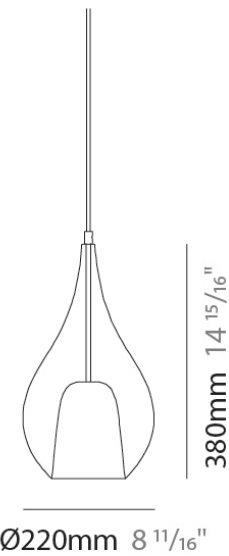

PROJECT
TYPE
NOTES
QUANTITY
DATE

D14ZOE-MOD-SYS COMPONENTS SUSPENSION

D141125-

DESCRIPTION

Zoe - Suspension - 220mm - Max. 1 x 16W LED Retrofit - E26 - without Canopy

GENERAL

Series: Zoe
Subseries: Zoe Modular System
Partner: Cangini & Tucci
Division: Design
Installation: Suspension
Product Type: Pendant
Mounting Location: Ceiling

PHYSICAL

Shape: Teardrop
Diameter (mm): 220
Diameter (in): 8 ¹¹/₁₆
Height (mm): 380
Height (in): 14 ¹⁵/₁₆
Max. Overall Height (mm): 1880
Max. Overall Height (in): 74
Weight (kg): 1.51
Weight (lbs): 3.33
Diffuser: Glass - Opal
Fixture Finish: AMB / BLK / BRZ / GLD / GRN / PNK / RGD / RUB / SKB / SMK / STE / TOB / TRA
Holder Finish: CHR / MWH / MBK / BCR
Fixture Material: Glass / Metal
Primary Material: Glass - Borosilicate
Cable Details: 1500mm cable

ELECTRICAL

Number of Lamps: 1
Lamp Type: LED Retrofit
Lamp Shape: A19
Bulb Included: Bulb Not Included
Max. Wattage Per Lamp (W): 16
Lamp Base: E26
Input Voltage (V): 120
Upon Request: 277Vac / GU24

RATINGS AND CERTIFICATIONS

Certified By: Certified for North American Standards
IP rating: IP20