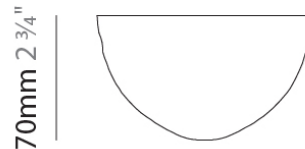

PROJECT	_____
TYPE	_____
NOTES	_____
QUANTITY	_____
DATE	_____

D14ZOE-MOD-SYS COMPONENTS

D149008-

DESCRIPTION
Component - Single 120mm - Round Cone Canopy - 2 External Holes + 1 Central Hole

GENERAL
Brand: Cangini & Tucci
Division: Design

PHYSICAL
Shape: Round
Diameter (mm): 120
Diameter (in): 4 ¾
Height (mm): 70
Height (in): 2 ¾
Fixture Finish: CHR / WHI / BLK / BST / SLF / GLF
Fixture Material: Metal

RATINGS AND CERTIFICATIONS
Certified By: Certified for North American Standards
IP rating: IP20

Ø120mm 4 ¾"