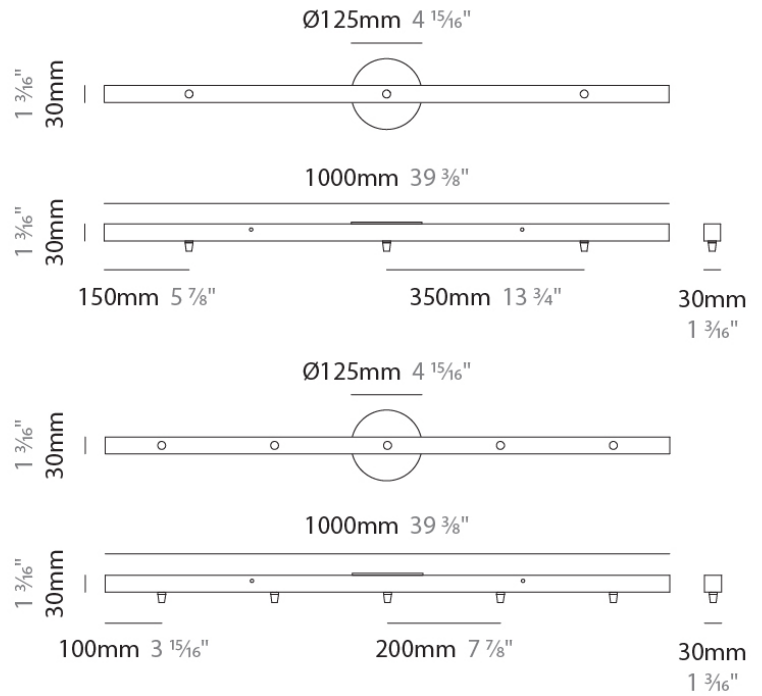

D14ZOE-MOD-SYS COMPONENTS

PROJECT	
TYPE	
NOTES	
QUANTITY	
DATE	

D149021-

DESCRIPTION
Component - Slim Linear Canopy - 1000mm - 3-5 lights

GENERAL
Brand: Cangini & Tucci
Division: Design

PHYSICAL
Shape: Rectangle
Length (mm): 1000
Length (in): 39 3/8
Width (mm): 30
Width (in): 1 3/16
Height (mm): 30
Height (in): 1 3/16
Fixture Finish: CHR / WHI / BLK / BST / SLF / GLF
Fixture Material: Metal

RATINGS AND CERTIFICATIONS
Certified By: Certified for North American Standards
IP rating: IP20