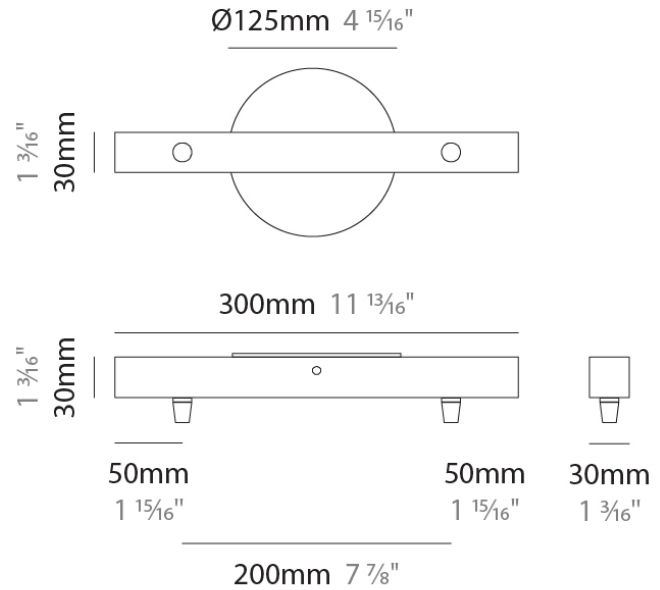

D14ZOE-MOD-SYS COMPONENTS

PROJECT	
TYPE	
NOTES	
QUANTITY	
DATE	

D149019-

DESCRIPTION
Slim Linear Canopy - 300mm - 2 lights

GENERAL
Partner: Cangini & Tucci
Division: Design

PHYSICAL
Shape: Rectangle
Length (mm): 300
Length (in): 11 ¹³/₁₆"
Width (mm): 30
Width (in): 1 ³/₁₆"
Height (mm): 30
Height (in): 1 ³/₁₆"
Fixture Finish: CHR / BCR / MBK / MWH
Fixture Material: Metal

RATINGS AND CERTIFICATIONS
Certified By: Certified for North American Standards
IP rating: IP20