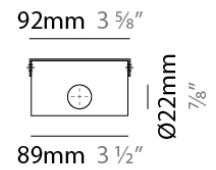

D42046- COMPONENTS

PROJECT	
TYPE	
NOTES	
QUANTITY	
DATE	

ENCP8

DESCRIPTION

Empty Metal Enclosure for Driver - IP20 - Indoor Rated

GENERAL

Division: Architectural : Components

PHYSICAL

Shape: Rectangle

Length (mm): 305

Length (in): 12

Width (mm): 92

Width (in): 3 5/8

Height (mm): 54

Height (in): 2 1/8

Fixture Material: Metal

RATINGS AND CERTIFICATIONS

IP rating: IP20