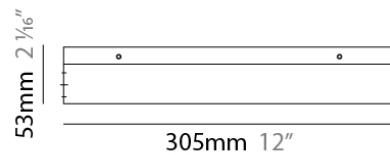

D42046- COMPONENTS

PROJECT	
TYPE	
NOTES	
QUANTITY	
DATE	

ENCP8

DESCRIPTION

Empty Metal Enclosure for Driver - IP20 - Indoor Rated

GENERAL

Division: Architectural : Components

PHYSICAL

Shape: Rectangle

Length (mm): 305

Length (in): 12

Width (mm): 92

Width (in): 3 5/8

Height (mm): 54

Height (in): 2 1/8

Fixture Material: Metal

RATINGS AND CERTIFICATIONS

IP rating: IP20