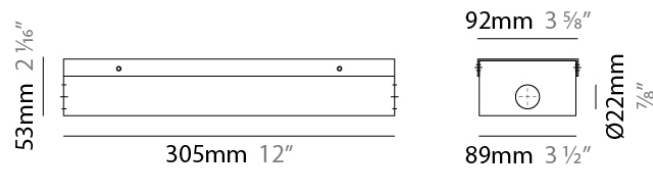

PROJECT	
TYPE	
NOTES	
QUANTITY	
DATE	

D42046- COMPONENTS

ENCP8

DESCRIPTION
Empty Metal Enclosure for Driver - IP20 - Indoor Rated

GENERAL
Division: Architectural : Components

PHYSICAL
Shape: Rectangle
Length (mm): 305
Length (in): 12
Width (mm): 92
Width (in): 3 5/8
Height (mm): 54
Height (in): 2 1/8
Fixture Material: Metal

RATINGS AND CERTIFICATIONS
IP rating: IP20