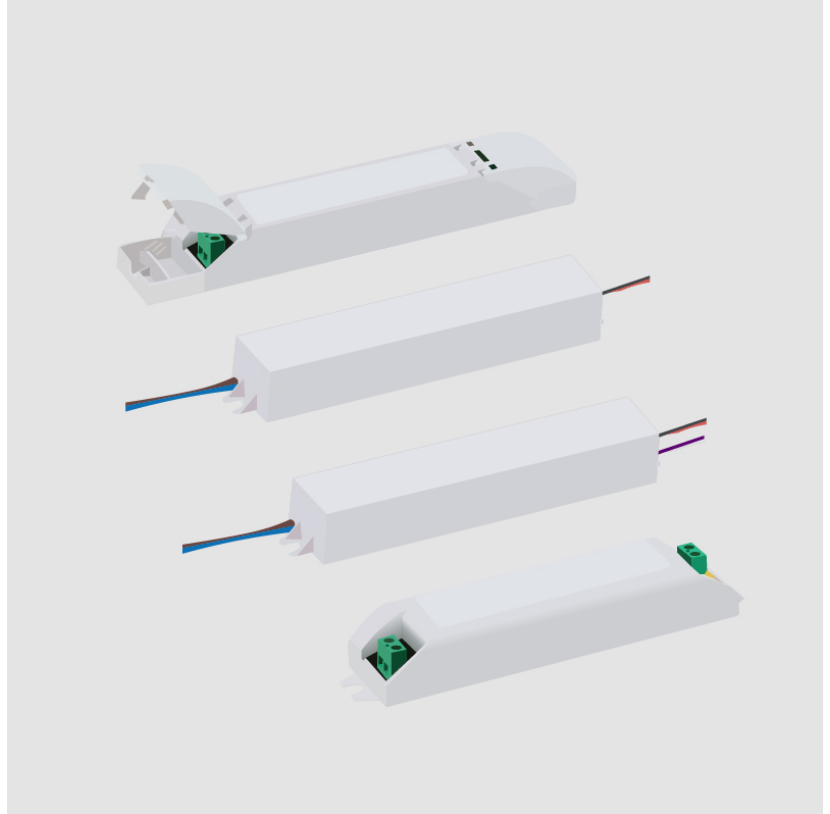

D42068- COMPONENTS

PROJECT

TYPE

NOTES

QUANTITY

DATE

DVO0600012MP

DESCRIPTION

MeanWell - PWM-60-12 - 0-10Vdc / Resistance / 10V PWM
Dimming - Dim-to-Off - 9.6-60W - 12Vdc - 120-277Vac - LED
power supply -Used with ENCP8 -Available with IP68 - Outdoor
Rated - Enclosure TBD

GENERAL

Division: Architectural : Components : LED Drivers

PHYSICAL

Length (mm): 150

Length (in): 5 ²⁹/₃₂

Width (mm): 53

Width (in): 2 ³/₃₂

Height (mm): 35

Weight (kg): 0.49

Weight (lbs): 1.08

Fixture Material: Plastic

ELECTRICAL

Lamp Type: LED

Input Wattage (W): 69

Total Output Wattage (W): 9.6-60

Dimming: 0-10V Dimming to 0%

Driver Type: Constant Voltage - Universal

Driver Class: Class 2

Input Voltage (V): 120 - 277

Output Voltage (V): 12

Constant Voltage (V): 12

RATINGS AND CERTIFICATIONS

Certified By: UR Listed

IP rating: IP67