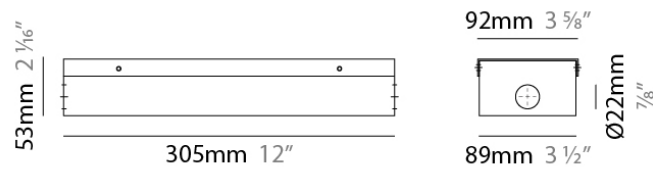

D42068- COMPONENTS

PROJECT	
TYPE	
NOTES	
QUANTITY	
DATE	

ENCP8

DESCRIPTION
Empty Metal Enclosure for Driver - IP20 - Indoor Rated

GENERAL
Division: Architectural : Components

PHYSICAL
Shape: Rectangle
Length (mm): 305
Length (in): 12
Width (mm): 92
Width (in): 3 5/8
Height (mm): 54
Height (in): 2 1/8
Fixture Material: Metal

RATINGS AND CERTIFICATIONS
IP rating: IP20