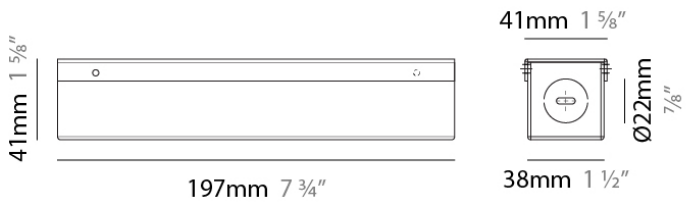

PROJECT	
TYPE	
NOTES	
QUANTITY	
DATE	

D43016- COMPONENTS

ENCP1

DESCRIPTION
Empty Metal Enclosure for Driver - IP20 - Indoor Rated

GENERAL
Division: Architectural : Components

PHYSICAL
Shape: Rectangle
Length (mm): 197
Length (in): 7 ¾
Width (mm): 41
Width (in): 1 ⅝
Height (mm): 41
Height (in): 1 ⅝
Screws: A4 stainless steel
Fixture Material: Metal

RATINGS AND CERTIFICATIONS
IP rating: IP20