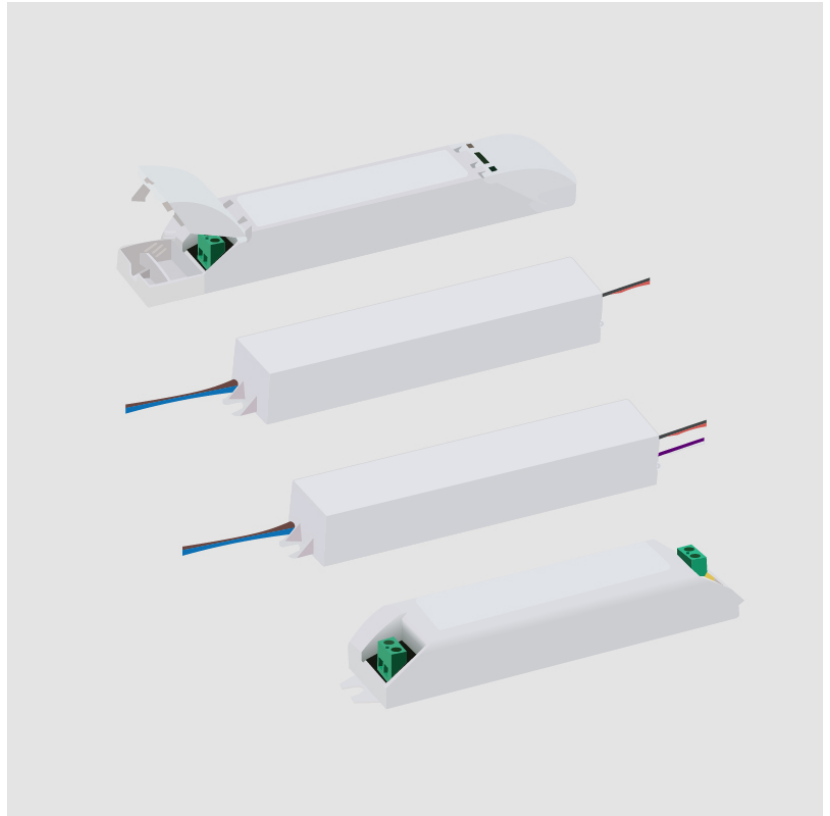

D43016- COMPONENTS

DVO0500012ML

DESCRIPTION

Magnitude - CVD50L12DC - 0-10Vdc Dimming (1%) - 50W - 12Vdc
- 120-277Vac - LED power supply w/UL Listed Enclosure

GENERAL

Division: Architectural

PHYSICAL

Length (mm): 307.9

Length (in): 12 ¹/₈

Width (mm): 60

Width (in): 2 ³/₈

Height (mm): 35

Height (in): 1 ³/₈

Fixture Material: Metal

ELECTRICAL

Lamp Type: LED

Total Output Wattage (W): 0-50

Dimming: 0-10V Dimming to 1%

Driver Type: Constant Voltage - Universal

Driver Class: Class 2

Input Voltage (V): 120 - 277

Output Voltage (V): 12

Constant Voltage (V): 12

RATINGS AND CERTIFICATIONS

Certified By: UL Listed

IP rating: IP65