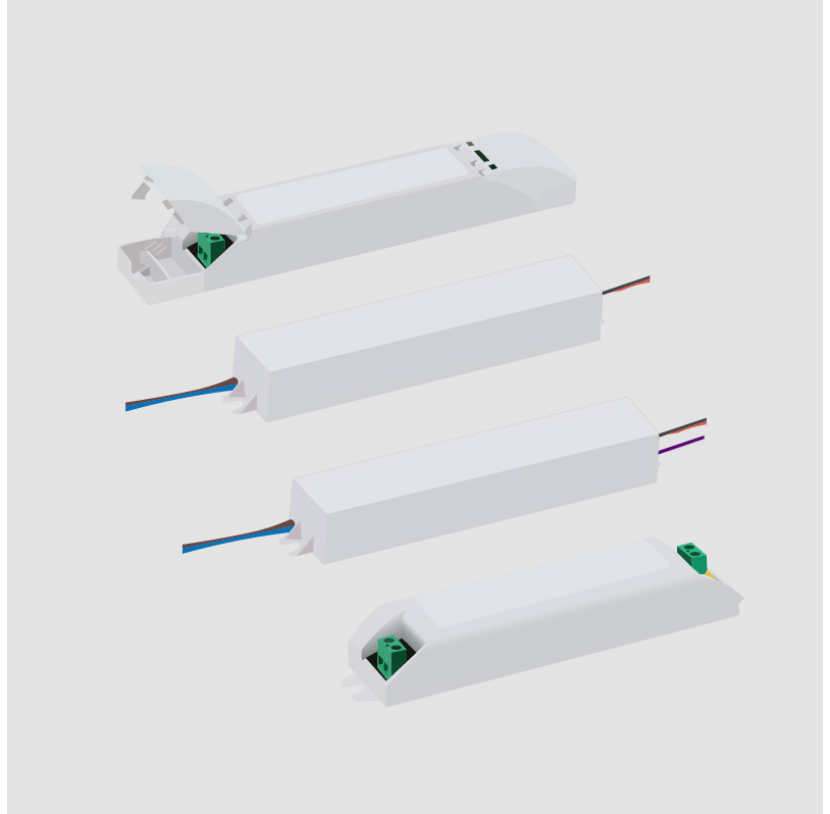

Width (mm): 60

Width (in): 2 $\frac{3}{8}$

Height (mm): 35

Height (in): 1 $\frac{3}{8}$

Fixture Material: Metal

ELECTRICAL

Lamp Type: LED

Total Output Wattage (W): 0-50

IP rating: IP65

D43017- COMPONENTS

PROJECT
TYPE
NOTES
QUANTITY
DATE

ENCP1

DESCRIPTION
Empty Metal Enclosure for Driver - IP20 - Indoor Rated

GENERAL
Division: Architectural : Components

PHYSICAL
Shape: Rectangle
Length (mm): 197
Length (in): 7 ¾
Width (mm): 41
Width (in): 1 ⅝
Height (mm): 41
Height (in): 1 ⅝
Screws: A4 stainless steel
Fixture Material: Metal