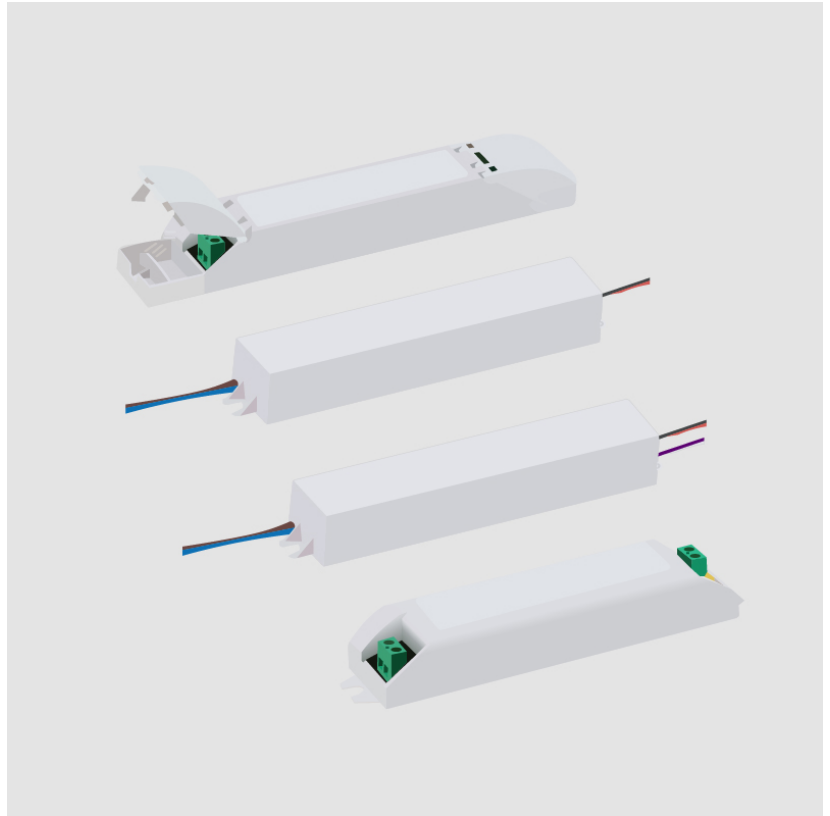

D43017- COMPONENTS

PROJECT

TYPE

NOTES

QUANTITY

DATE

DND0400012EV

DESCRIPTION

ERP - VLM40W-12 - Non-dimming - 40W - 12Vdc - 120 / 277Vac - LED power supply -Used with ENCP12 -Available with IP68- Outdoor Rated -ENCP20, ENCP22

PHYSICAL

Length (mm): 144

Length (in): 5 ⁴³/₆₄

Width (mm): 21

Width (in): 53/64

Height (mm): 19.8

Height (in): 13/16

Weight (kg): 0.122

Weight (lbs): 0.268

Fixture Material: Aluminum

ELECTRICAL

Lamp Type: LED

Total Output Wattage (W): 1.2-40

Dimming: Non-Dimmable

Driver Type: Constant Voltage - Universal

Driver Class: Class 2

Input Voltage (V): 120 - 277

Output Voltage (V): 12

RATINGS AND CERTIFICATIONS

Certified By: UL Listed

Code Compliance: Title 24 commercial Installation

IP rating: IP20