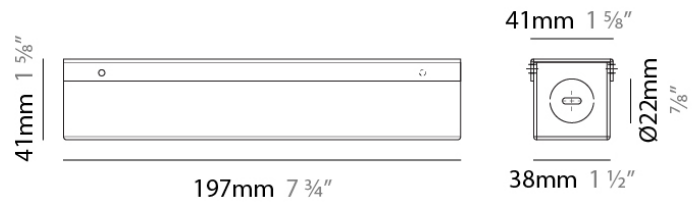

D43017- COMPONENTS

PROJECT
TYPE
NOTES
QUANTITY
DATE

ENCP1

DESCRIPTION
Empty Metal Enclosure for Driver - IP20 - Indoor Rated

GENERAL
Division: Architectural : Components

PHYSICAL
Shape: Rectangle
Length (mm): 197
Length (in): 7 ¾
Width (mm): 41
Width (in): 1 ⅝
Height (mm): 41
Height (in): 1 ⅝
Screws: A4 stainless steel
Fixture Material: Metal

RATINGS AND CERTIFICATIONS
IP rating: IP20