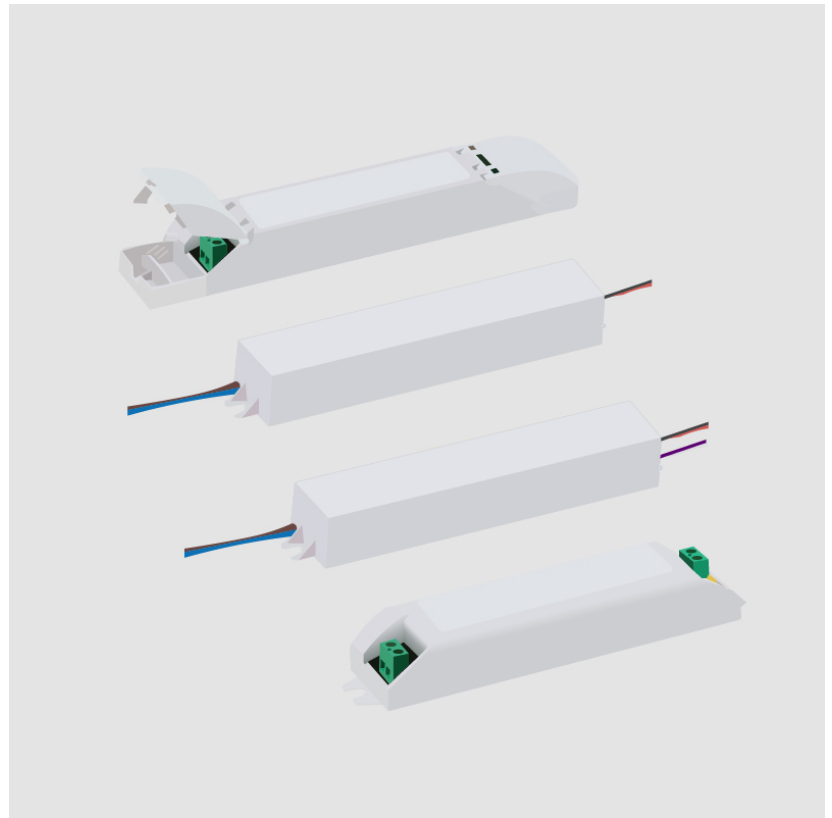

D44030- COMPONENTS

DVO0600024EZ

DESCRIPTION

ERP - VZM60W-24 - Programmable - 0-10Vdc Dimming - 60W - 24Vdc - 120 / 277Vac - LED power supply

GENERAL

Division: Architectural : Components : LED Drivers

PHYSICAL

Length (mm): 176

Length (in): 6 ⁵⁹/₆₄

Width (mm): 30.4

Width (in): 1 ¹³/₆₄

Height (mm): 22.4

Height (in): 7/8

Fixture Material: Metal

ELECTRICAL

Lamp Type: LED

Total Output Wattage (W): 16.8-60

Dimming: 0-10V Dimming

Driver Type: Constant Voltage - Universal

Driver Class: Class 2

Housing: ENCP5

Input Voltage (V): 120 - 277

Output Voltage (V): 24

Constant Voltage (V): 16.4-24

RATINGS AND CERTIFICATIONS

Certified By: UL Listed

Code Compliance: Title 24 commercial Installation

IP rating: IP20