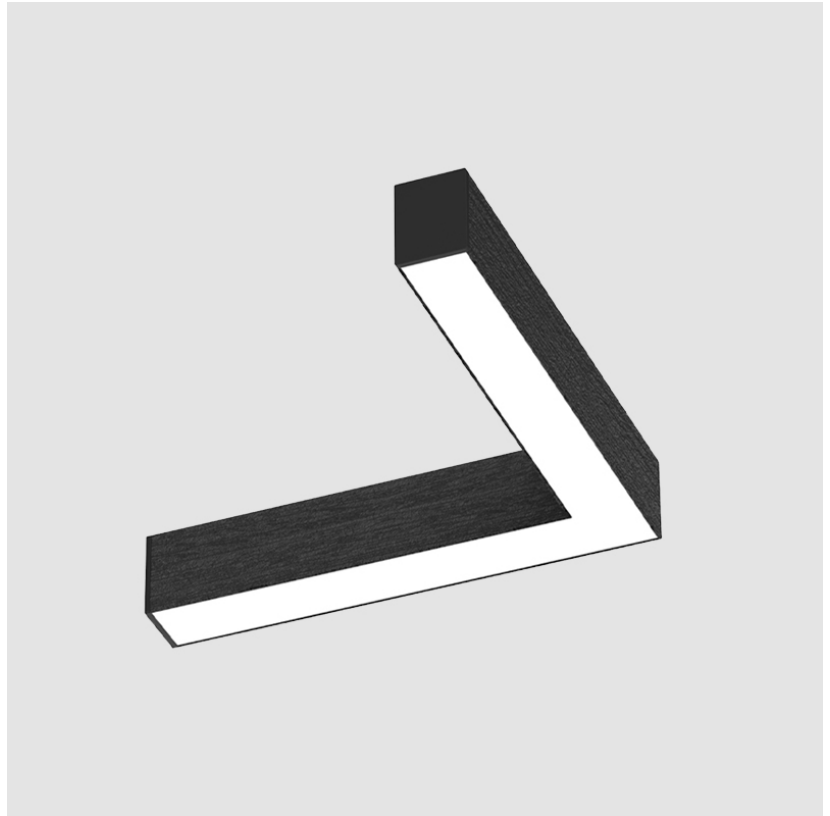

D7HEX-MOD-SYS COMPONENTS SUSPENSION

D71048-

DESCRIPTION

Hex Modular Pendant - L Shape, 500mm x 500mm, 43W, 3000K, 2870lm, 90° Angle, CRI: 93, UGR < 19, 2000mm Suspension Cable

GENERAL

Series: Hex _____
Partner: Tunto _____
Division: Design _____
Installation: Suspension _____
Product Type: Modular Systems _____
Mounting Location: Ceiling _____
Light Distribution: Direct _____

PHYSICAL

Shape: Rectangle _____
Length (mm): 500 _____
Length (in): 19 11/16 _____
Width (mm): 500 _____
Width (in): 19 11/16 _____
Height (mm): 106 _____
Height (in): 4 3/16 _____
Diffuser: Micro-prism _____
Fixture Finish: OAK / ASH / BLK _____
Accent Finish: BLK / BRZ _____
Fixture Material: Ash Wood _____
Primary Material: Wood _____
Cable Details: 2000mm / 78 3/4" Transparent Cable _____

ELECTRICAL

Input Wattage Range: 30 - 49 W _____
Lamp Type: LED _____
Input Wattage (W): 43 _____
Dimming: Non-Dimming / DALI Dimming _____
Driver Included: No _____
Driver Location: Remote _____
Driver Type: Constant Current - Universal _____
Driver Class: Class 2 _____
Input Voltage (V): 120 - 277 _____
Constant Current (MA): 700 _____

LED

Color Temperature (°K): 3000 _____
Nominal Lumen (lm): 2870 _____
CRI: >93 CRI _____
Lamp Life (hrs): 50000 _____

RATINGS AND CERTIFICATIONS

Certified By: Certified for North American Standards _____
IP rating: IP20 _____