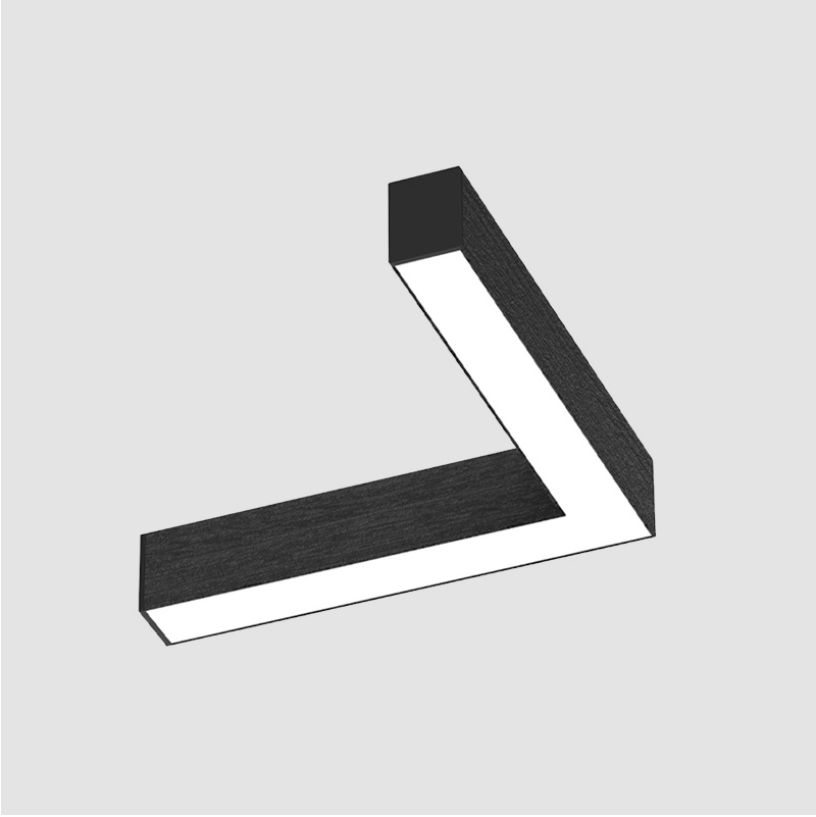

D7HEX-MOD-SYS COMPONENTS SUSPENSION

D71048-

DESCRIPTION
Hex Modular Pendant - L Shape, 500mm x 500mm, 43W, 3000K, 2870lm, 90° Angle, CRI: 93, UGR < 19, 2000mm Suspension Cable

GENERAL
Series: Hex
Partner: Tunto
Division: Design
Installation: Suspension
Product Type: Modular Systems
Mounting Location: Ceiling
Light Distribution: Direct

PHYSICAL
Shape: Rectangle
Length (mm): 500
Length (in): 19 11/16
Width (mm): 500
Width (in): 19 11/16
Height (mm): 106
Height (in): 4 3/16
Diffuser: Micro-prism
Fixture Finish: OAK / ASH / BLK
Accent Finish: BLK / BRZ
Fixture Material: Ash Wood
Primary Material: Wood
Cable Details: 2000mm / 78 3/4" Transparent Cable

ELECTRICAL
Input Wattage Range: 30 - 49 W
Lamp Type: LED
Input Wattage (W): 43
Dimming: Non-Dimming / DALI Dimming
Driver Included: No
Driver Location: Remote
Driver Type: Constant Current - Universal
Driver Class: Class 2
Input Voltage (V): 120 - 277
Constant Current (MA): 700

LED
Color Temperature (°K): 3000
Nominal Lumen (lm): 2870
CRI: >93 CRI
Lamp Life (hrs): 50000

RATINGS AND CERTIFICATIONS
Certified By: Certified for North American Standards
IP rating: IP20