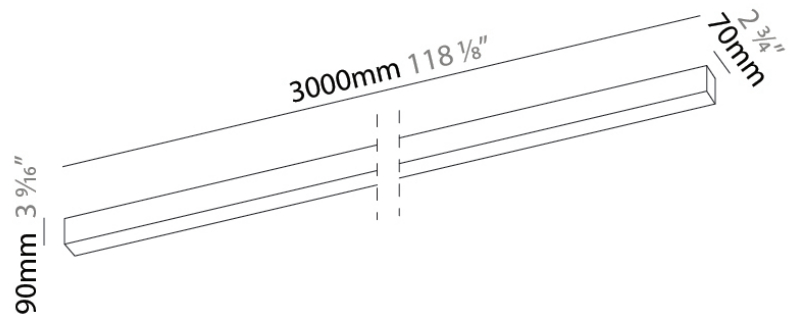

PROJECT
TYPE
NOTES
QUANTITY
DATE

D7HEX-MOD-SYS COMPONENTS SUSPENSION

D71047-

DESCRIPTION

Hex Modular Pendant - 3000mm, 90W, 3000K, 8610lm, CRI: 93, UGR < 19,, 2000mm Suspension Cable

GENERAL

Series: Hex
Partner: Tunto
Division: Design
Installation: Suspension
Product Type: Modular Systems
Mounting Location: Ceiling
Light Distribution: Direct

PHYSICAL

Shape: Rectangle
Length (mm): 3000
Length (in): 118 1/8
Width (mm): 70
Width (in): 2 3/4
Height (mm): 106
Height (in): 4 3/16
Diffuser: Micro-prism
Fixture Finish: OAK / ASH / BLK
Accent Finish: BLK / BRZ
Fixture Material: Ash Wood
Primary Material: Wood
Cable Details: 2000mm / 78 3/4" Transparent Cable

ELECTRICAL

Input Wattage Range: 80 - 99 W
Lamp Type: LED
Input Wattage (W): 90
Dimming: Non-Dimming / DALI Dimming
Driver Included: No
Driver Location: Remote
Driver Type: Constant Current - Universal
Driver Class: Class 2
Input Voltage (V): 120 - 277
Constant Current (MA): 700

LED

Color Temperature (°K): 3000
Nominal Lumen (lm): 8610
CRI: >93 CRI
Lamp Life (hrs): 50000

RATINGS AND CERTIFICATIONS

Certified By: Certified for North American Standards
IP rating: IP20