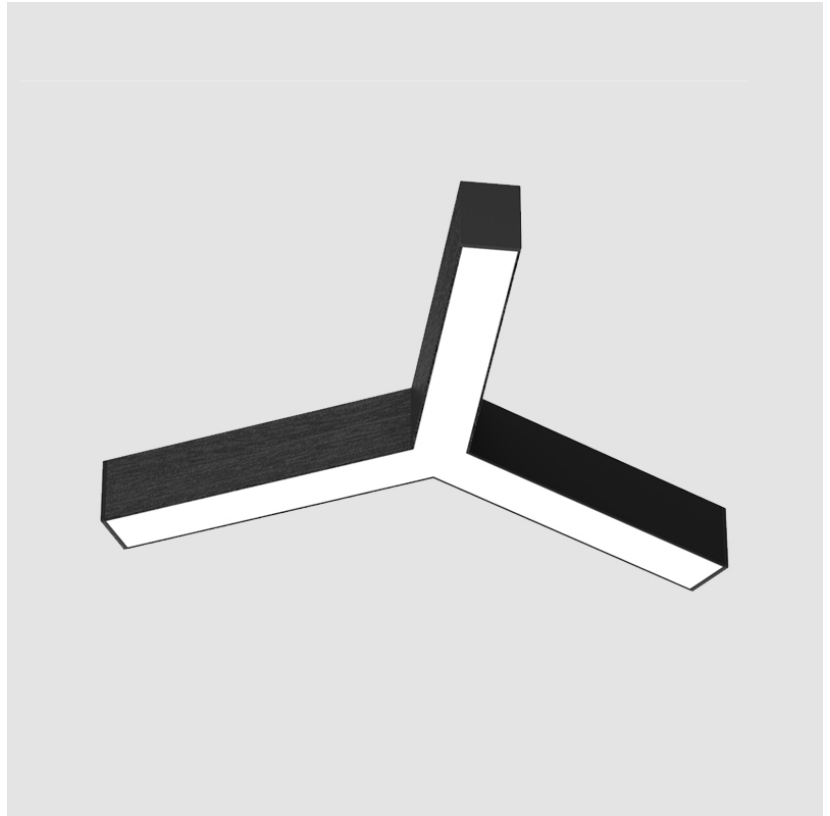

PROJECT	
TYPE	
NOTES	
QUANTITY	
DATE	

D7HEX-MOD-SYS COMPONENTS SUSPENSION

D71050-

DESCRIPTION
Hex Modular Pendant - Y Shape, 500mm x 500mm x 500mm, 66W, 3000K, 4305lm, CRI: 93, UGR < 19, 2000mm Suspension Cable

GENERAL
Series: Hex
Partner: Tunto
Division: Design
Installation: Suspension
Product Type: Modular Systems
Mounting Location: Ceiling
Light Distribution: Direct

PHYSICAL
Shape: Rectangle
Length (mm): 500
Length (in): 19 11/16
Width (mm): 500
Width (in): 19 11/16
Height (mm): 106
Height (in): 4 3/16
Diffuser: Micro-prism
Fixture Finish: OAK / ASH / BLK
Accent Finish: BLK / BRZ
Fixture Material: Ash Wood
Primary Material: Wood
Cable Details: 2000mm / 78 3/4" Transparent Cable

ELECTRICAL
Input Wattage Range: 50 - 79 W
Lamp Type: LED
Input Wattage (W): 66
Dimming: Non-Dimming / DALI Dimming
Driver Included: No
Driver Location: Remote
Driver Type: Constant Current - Universal
Driver Class: Class 2
Input Voltage (V): 120 - 277
Constant Current (MA): 700mA

LED
Color Temperature (°K): 3000
Nominal Lumen (lm): 4305
CRI: >93 CRI
Lamp Life (hrs): 50000

RATINGS AND CERTIFICATIONS
Certified By: Certified for North American Standards
IP rating: IP20