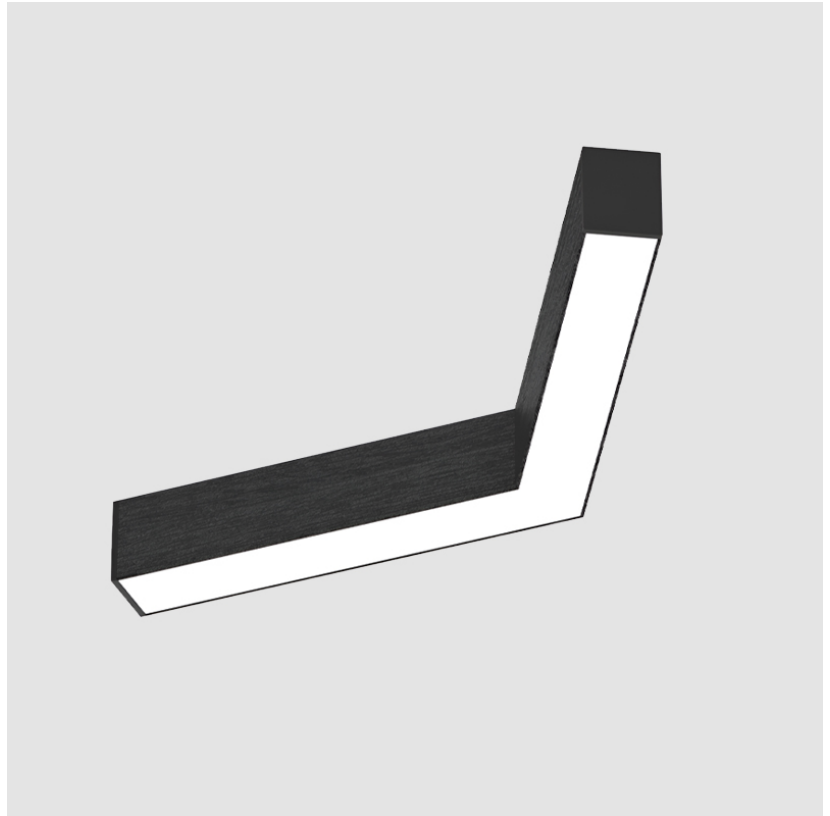

D7HEX-MOD-SYS COMPONENTS SUSPENSION

D71049-

DESCRIPTION

Hex Modular Pendant - J Shape, 500mm x 500mm, 43W, 3000K, 2870lm, 90° Angle, CRI: 93, UGR < 19, 2000mm Suspension Cable

GENERAL

Series: Hex _____
Partner: Tunto _____
Division: Design _____
Installation: Suspension _____
Product Type: Modular Systems _____
Mounting Location: Ceiling _____
Light Distribution: Direct _____

PHYSICAL

Shape: Rectangle _____
Length (mm): 500 _____
Length (in): 19 11/16 _____
Width (mm): 500 _____
Width (in): 19 11/16 _____
Height (mm): 106 _____
Height (in): 4 3/16 _____
Diffuser: Micro-prism _____
Fixture Finish: OAK / ASH / BLK _____
Accent Finish: BLK / BRZ _____
Fixture Material: Ash Wood _____
Primary Material: Wood _____
Cable Details: 2000mm / 78 3/4" Transparent Cable _____

ELECTRICAL

Input Wattage Range: 30 - 49 W _____
Lamp Type: LED _____
Input Wattage (W): 43 _____
Dimming: Non-Dimming / DALI Dimming _____
Driver Included: No _____
Driver Location: Remote _____
Driver Type: Constant Current - Universal _____
Driver Class: Class 2 _____
Input Voltage (V): 120 - 277 _____
Constant Current (MA): 700 _____

LED

Color Temperature (°K): 3000 _____
Nominal Lumen (lm): 2870 _____
CRI: >93 CRI _____
Lamp Life (hrs): 50000 _____

RATINGS AND CERTIFICATIONS

Certified By: Certified for North American Standards _____
IP rating: IP20 _____