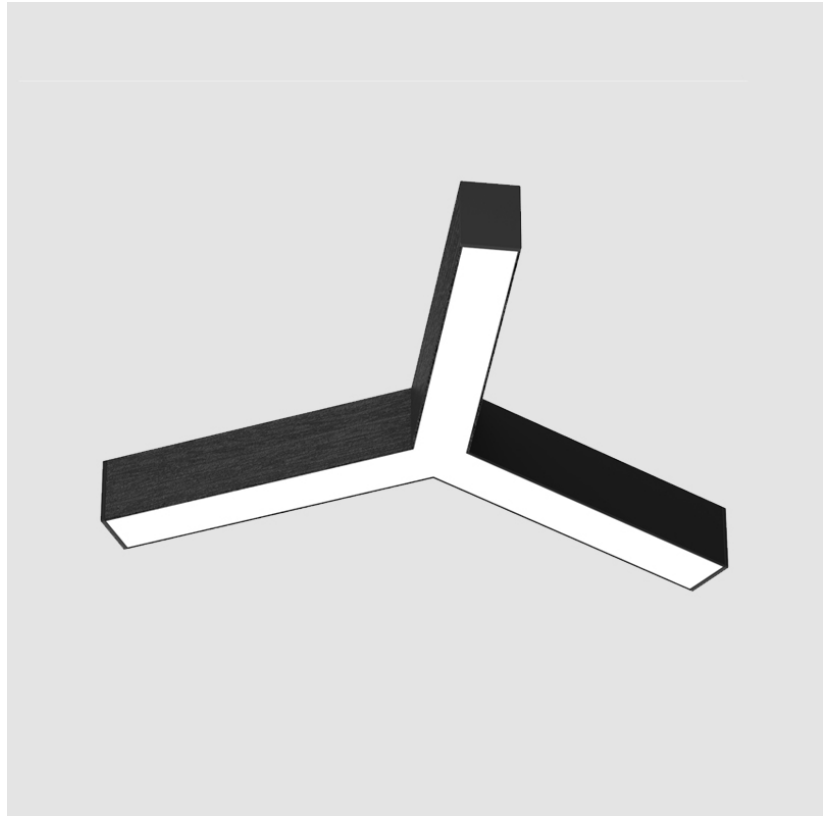

D7HEX-MOD-SYS COMPONENTS SUSPENSION

D71050-

DESCRIPTION

Hex Modular Pendant - Y Shape, 500mm x 500mm x 500mm, 66W, 3000K, 4305lm, CRI: 93, UGR < 19, 2000mm Suspension Cable

GENERAL

Series: Hex
Partner: Tunto
Division: Design
Installation: Suspension
Product Type: Modular Systems
Mounting Location: Ceiling
Light Distribution: Direct

PHYSICAL

Shape: Rectangle
Length (mm): 500
Length (in): 19 11/16
Width (mm): 500
Width (in): 19 11/16
Height (mm): 106
Height (in): 4 3/16
Diffuser: Micro-prism
Fixture Finish: OAK / ASH / BLK
Accent Finish: BLK / BRZ
Fixture Material: Ash Wood
Primary Material: Wood
Cable Details: 2000mm / 78 3/4" Transparent Cable

ELECTRICAL

Input Wattage Range: 50 - 79 W
Lamp Type: LED
Input Wattage (W): 66
Dimming: Non-Dimming / DALI Dimming
Driver Included: No
Driver Location: Remote
Driver Type: Constant Current - Universal
Driver Class: Class 2
Input Voltage (V): 120 - 277
Constant Current (MA): 700mA

LED

Color Temperature (°K): 3000
Nominal Lumen (lm): 4305
CRI: >93 CRI
Lamp Life (hrs): 50000

RATINGS AND CERTIFICATIONS

Certified By: Certified for North American Standards
IP rating: IP20