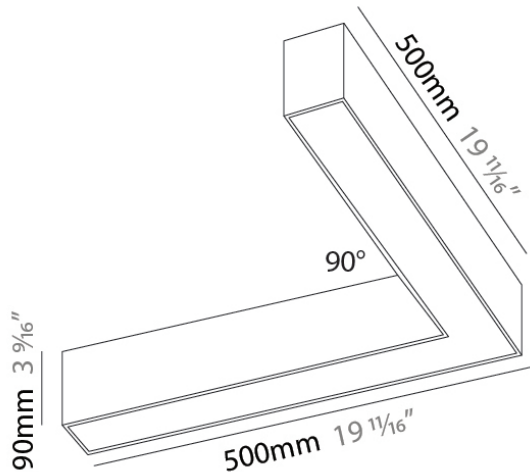

D7HEX-MOD-SYS COMPONENTS SUSPENSION

D71048-

DESCRIPTION
Hex Modular Pendant - L Shape, 500mm x 500mm, 43W, 3000K, 2870lm, 90° Angle, CRI: 93, UGR < 19, 2000mm Suspension Cable

GENERAL
Series: Hex
Partner: Tunto
Division: Design
Installation: Suspension
Product Type: Modular Systems
Mounting Location: Ceiling
Light Distribution: Direct

PHYSICAL
Shape: Rectangle
Length (mm): 500
Length (in): 19 11/16
Width (mm): 500
Width (in): 19 11/16
Height (mm): 106
Height (in): 4 3/16
Diffuser: Micro-prism
Fixture Finish: OAK / ASH / BLK
Accent Finish: BLK / BRZ
Fixture Material: Ash Wood
Primary Material: Wood
Cable Details: 2000mm / 78 3/4" Transparent Cable

ELECTRICAL
Input Wattage Range: 30 - 49 W
Lamp Type: LED
Input Wattage (W): 43
Dimming: Non-Dimming / DALI Dimming
Driver Included: No
Driver Location: Remote
Driver Type: Constant Current - Universal
Driver Class: Class 2
Input Voltage (V): 120 - 277
Constant Current (MA): 700

LED
Color Temperature (°K): 3000
Nominal Lumen (lm): 2870
CRI: >93 CRI
Lamp Life (hrs): 50000

RATINGS AND CERTIFICATIONS
Certified By: Certified for North American Standards
IP rating: IP20