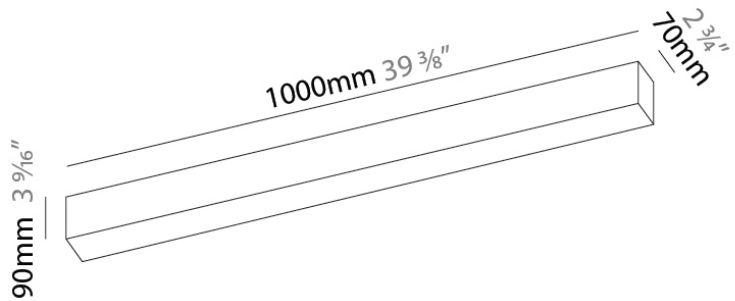

PROJECT	
TYPE	
NOTES	
QUANTITY	
DATE	

D7HEX-MOD-SYS COMPONENTS SUSPENSION

D71042-

DESCRIPTION

Hex Modular Pendant - 1000mm, 43W, 3000K, 2870lm, CRI: 93, UGR < 19, 2000mm Suspension Cable

GENERAL

Series: Hex
Partner: Tunto
Division: Design
Installation: Suspension
Product Type: Modular Systems
Mounting Location: Ceiling
Light Distribution: Direct

PHYSICAL

Shape: Rectangle
Length (mm): 1000
Length (in): 39 3/8
Width (mm): 70
Width (in): 2 3/4
Height (mm): 106
Height (in): 4 3/16
Diffuser: Micro-prism
Fixture Finish: OAK / ASH / BLK
Accent Finish: BLK / BRZ
Fixture Material: Ash Wood
Primary Material: Wood

ELECTRICAL

Input Wattage Range: 30 - 49 W
Lamp Type: LED
Input Wattage (W): 43
Dimming: Non-Dimming / DALI Dimming
Driver Included: No
Driver Location: Remote
Driver Type: Constant Current - Universal
Driver Class: Class 2
Input Voltage (V): 120 - 277
Constant Current (MA): 700

LED

Color Temperature (°K): 3000
Nominal Lumen (lm): 2870
CRI: >93 CRI
Lamp Life (hrs): 50000

RATINGS AND CERTIFICATIONS

Certified By: Certified for North American Standards
IP rating: IP20