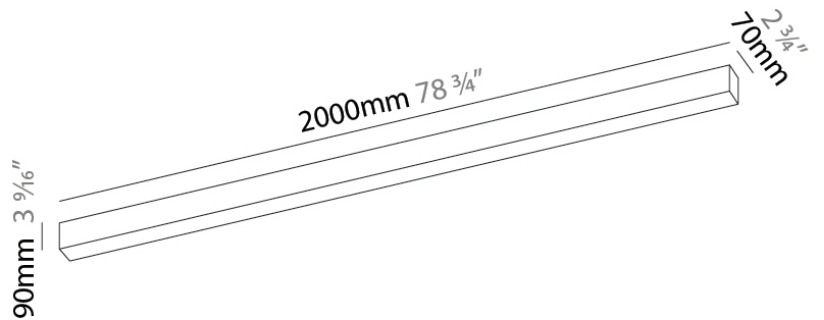

PROJECT	
TYPE	
NOTES	
QUANTITY	
DATE	

D7HEX-MOD-SYS COMPONENTS SUSPENSION

D71043-

DESCRIPTION

Hex Modular Pendant - 2000mm, 66W, 3000K, 5740lm, CRI: 93, UGR < 19, 2000mm Suspension Cable

GENERAL

Series: Hex
Partner: Tunto
Division: Design
Installation: Suspension
Product Type: Modular Systems
Mounting Location: Ceiling
Light Distribution: Direct

PHYSICAL

Shape: Rectangle
Length (mm): 2000
Length (in): 78 3/4
Width (mm): 70
Width (in): 2 3/4
Height (mm): 106
Height (in): 4 3/16
Diffuser: Micro-prism
Fixture Finish: OAK / ASH / BLK
Accent Finish: BLK / BRZ
Fixture Material: Ash Wood
Primary Material: Wood

ELECTRICAL

Input Wattage Range: 50 - 79 W
Lamp Type: LED
Input Wattage (W): 66
Dimming: Non-Dimming / DALI Dimming
Driver Included: No
Driver Location: Remote
Driver Type: Constant Current - Universal
Driver Class: Class 2
Input Voltage (V): 120 - 277
Constant Current (MA): 700

LED

Color Temperature (°K): 3000
Nominal Lumen (lm): 2870
CRI: >93 CRI
Lamp Life (hrs): 50000

RATINGS AND CERTIFICATIONS

Certified By: Certified for North American Standards
IP rating: IP20