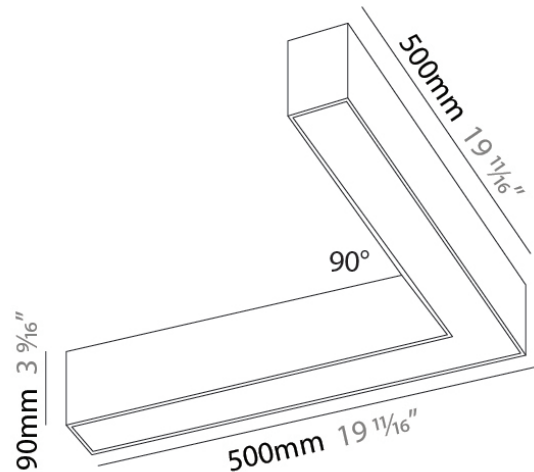

D7HEX-MOD-SYS COMPONENTS SUSPENSION

D71048-

DESCRIPTION

Hex Modular Pendant - L Shape, 500mm x 500mm, 43W, 3000K, 2870lm, 90° Angle, CRI: 93, UGR < 19, 2000mm Suspension Cable

GENERAL

Series: Hex _____
Partner: Tunto _____
Division: Design _____
Installation: Suspension _____
Product Type: Modular Systems _____
Mounting Location: Ceiling _____
Light Distribution: Direct _____

PHYSICAL

Shape: Rectangle _____
Length (mm): 500 _____
Length (in): 19 11/16 _____
Width (mm): 500 _____
Width (in): 19 11/16 _____
Height (mm): 106 _____
Height (in): 4 3/16 _____
Diffuser: Micro-prism _____
Fixture Finish: OAK / ASH / BLK _____
Accent Finish: BLK / BRZ _____
Fixture Material: Ash Wood _____
Primary Material: Wood _____
Cable Details: 2000mm / 78 3/4" Transparent Cable _____

ELECTRICAL

Input Wattage Range: 30 - 49 W _____
Lamp Type: LED _____
Input Wattage (W): 43 _____
Dimming: Non-Dimming / DALI Dimming _____
Driver Included: No _____
Driver Location: Remote _____
Driver Type: Constant Current - Universal _____
Driver Class: Class 2 _____
Input Voltage (V): 120 - 277 _____
Constant Current (MA): 700 _____

LED

Color Temperature (°K): 3000 _____
Nominal Lumen (lm): 2870 _____
CRI: >93 CRI _____
Lamp Life (hrs): 50000 _____

RATINGS AND CERTIFICATIONS

Certified By: Certified for North American Standards _____
IP rating: IP20 _____