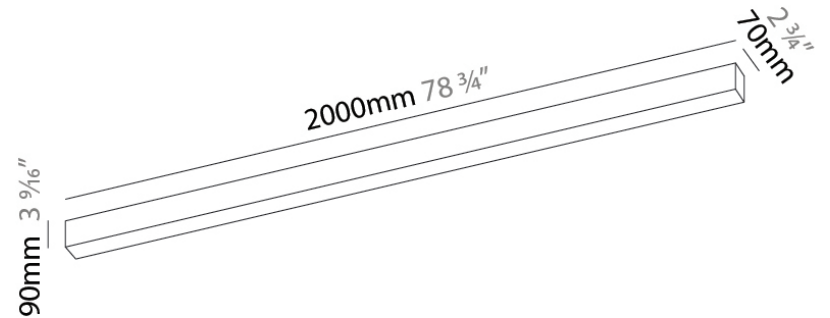

PROJECT	_____
TYPE	_____
NOTES	_____
QUANTITY	_____
DATE	_____

D7HEX-MOD-SYS COMPONENTS SUSPENSION

D71043-

DESCRIPTION
Hex Modular Pendant - 2000mm, 66W, 3000K, 5740lm, CRI: 93, UGR < 19, 2000mm Suspension Cable

GENERAL
Series: Hex
Partner: Tunto
Division: Design
Installation: Suspension
Product Type: Modular Systems
Mounting Location: Ceiling
Light Distribution: Direct

PHYSICAL
Shape: Rectangle
Length (mm): 2000
Length (in): 78 3/4
Width (mm): 70
Width (in): 2 3/4
Height (mm): 106
Height (in): 4 3/16
Diffuser: Micro-prism
Fixture Finish: OAK / ASH / BLK
Accent Finish: BLK / BRZ
Fixture Material: Ash Wood
Primary Material: Wood

ELECTRICAL
Input Wattage Range: 50 - 79 W
Lamp Type: LED
Input Wattage (W): 66
Dimming: Non-Dimming / DALI Dimming
Driver Included: No
Driver Location: Remote
Driver Type: Constant Current - Universal
Driver Class: Class 2
Input Voltage (V): 120 - 277
Constant Current (MA): 700

LED
Color Temperature (°K): 3000
Nominal Lumen (lm): 2870
CRI: >93 CRI
Lamp Life (hrs): 50000

RATINGS AND CERTIFICATIONS
Certified By: Certified for North American Standards
IP rating: IP20