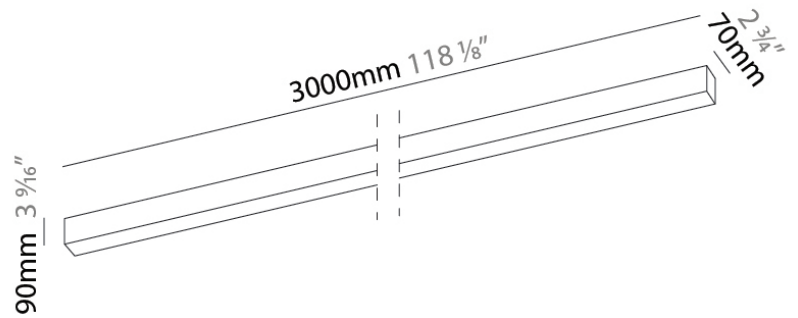

PROJECT	_____
TYPE	_____
NOTES	_____
QUANTITY	_____
DATE	_____

D7HEX-MOD-SYS COMPONENTS SUSPENSION

D71047-

DESCRIPTION
Hex Modular Pendant - 3000mm, 90W, 3000K, 8610lm, CRI: 93, UGR < 19,, 2000mm Suspension Cable

GENERAL
Series: Hex _____
Partner: Tunto _____
Division: Design _____
Installation: Suspension _____
Product Type: Modular Systems _____
Mounting Location: Ceiling _____
Light Distribution: Direct _____

PHYSICAL
Shape: Rectangle _____
Length (mm): 3000 _____
Length (in): 118 1/8 _____
Width (mm): 70 _____
Width (in): 2 3/4 _____
Height (mm): 106 _____
Height (in): 4 3/16 _____
Diffuser: Micro-prism _____
Fixture Finish: OAK / ASH / BLK _____
Accent Finish: BLK / BRZ _____
Fixture Material: Ash Wood _____
Primary Material: Wood _____
Cable Details: 2000mm / 78 3/4" Transparent Cable _____

ELECTRICAL
Input Wattage Range: 80 - 99 W _____
Lamp Type: LED _____
Input Wattage (W): 90 _____
Dimming: Non-Dimming / DALI Dimming _____
Driver Included: No _____
Driver Location: Remote _____
Driver Type: Constant Current - Universal _____
Driver Class: Class 2 _____
Input Voltage (V): 120 - 277 _____
Constant Current (MA): 700 _____

LED
Color Temperature (°K): 3000 _____
Nominal Lumen (lm): 8610 _____
CRI: >93 CRI _____
Lamp Life (hrs): 50000 _____

RATINGS AND CERTIFICATIONS
Certified By: Certified for North American Standards _____
IP rating: IP20 _____