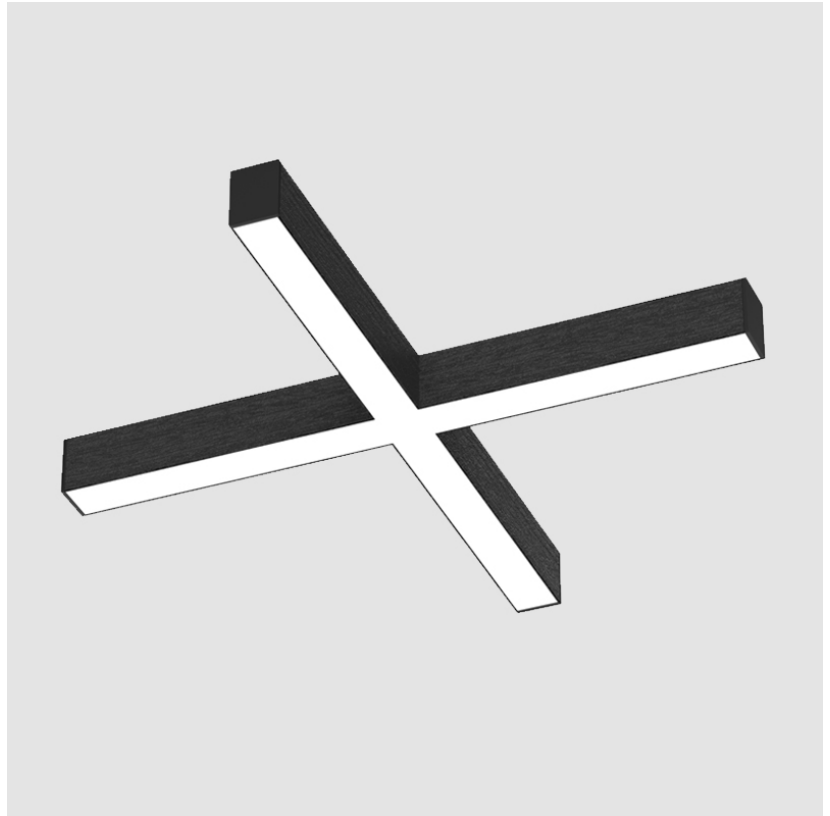

D7HEX-MOD-SYS COMPONENTS SUSPENSION

D71051-

DESCRIPTION

Hex Modular Pendant - X Shape, 500mm x 500mm x 500mm x 500mm, 86W, 3000K, 57400lm, CRI: 93, UGR < 19, 2000mm Suspension Cable

GENERAL

Series: Hex
Partner: Tunto
Division: Design
Installation: Suspension
Product Type: Modular Systems
Mounting Location: Ceiling
Light Distribution: Direct

PHYSICAL

Shape: Rectangle
Length (mm): 500
Length (in): 19 11/16
Width (mm): 500
Width (in): 19 11/16
Height (mm): 106
Height (in): 4 3/16
Diffuser: Micro-prism
Fixture Finish: OAK / ASH / BLK
Accent Finish: BLK / BRZ
Fixture Material: Ash Wood
Primary Material: Wood
Cable Details: 2000mm / 78 3/4" Transparent Cable

ELECTRICAL

Input Wattage Range: 80 - 99 W
Lamp Type: LED
Input Wattage (W): 86
Dimming: Non-Dimming / DALI Dimming
Driver Included: No
Driver Location: Remote
Driver Type: Constant Current - Universal
Driver Class: Class 2
Input Voltage (V): 120 - 277
Constant Current (MA): 700

LED

Color Temperature (°K): 3000
Nominal Lumen (lm): 5740
CRI: >93 CRI
Lamp Life (hrs): 50000

RATINGS AND CERTIFICATIONS

Certified By: Certified for North American Standards
IP rating: IP20