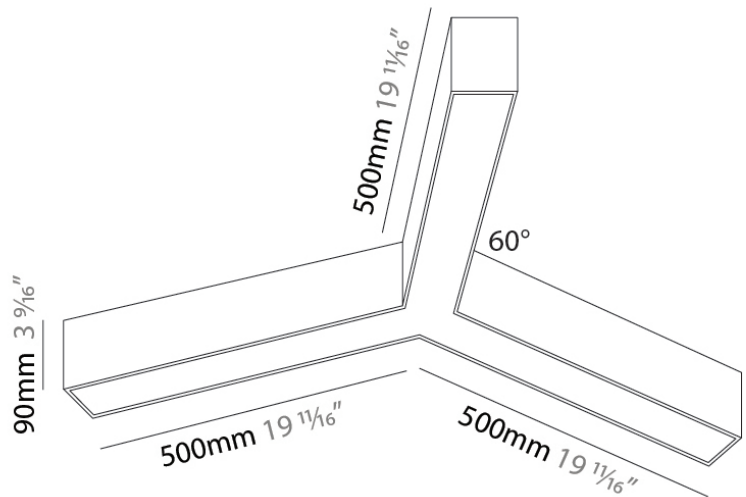

PROJECT	
TYPE	
NOTES	
QUANTITY	
DATE	

D7HEX-MOD-SYS COMPONENTS SUSPENSION

D71050-

DESCRIPTION
Hex Modular Pendant - Y Shape, 500mm x 500mm x 500mm, 66W, 3000K, 4305lm, CRI: 93, UGR < 19, 2000mm Suspension Cable

GENERAL
Series: Hex
Partner: Tunto
Division: Design
Installation: Suspension
Product Type: Modular Systems
Mounting Location: Ceiling
Light Distribution: Direct

PHYSICAL
Shape: Rectangle
Length (mm): 500
Length (in): 19 11/16
Width (mm): 500
Width (in): 19 11/16
Height (mm): 106
Height (in): 4 3/16
Diffuser: Micro-prism
Fixture Finish: OAK / ASH / BLK
Accent Finish: BLK / BRZ
Fixture Material: Ash Wood
Primary Material: Wood
Cable Details: 2000mm / 78 3/4" Transparent Cable

ELECTRICAL
Input Wattage Range: 50 - 79 W
Lamp Type: LED
Input Wattage (W): 66
Dimming: Non-Dimming / DALI Dimming
Driver Included: No
Driver Location: Remote
Driver Type: Constant Current - Universal
Driver Class: Class 2
Input Voltage (V): 120 - 277
Constant Current (MA): 700mA

LED
Color Temperature (°K): 3000
Nominal Lumen (lm): 4305
CRI: >93 CRI
Lamp Life (hrs): 50000

RATINGS AND CERTIFICATIONS
Certified By: Certified for North American Standards
IP rating: IP20