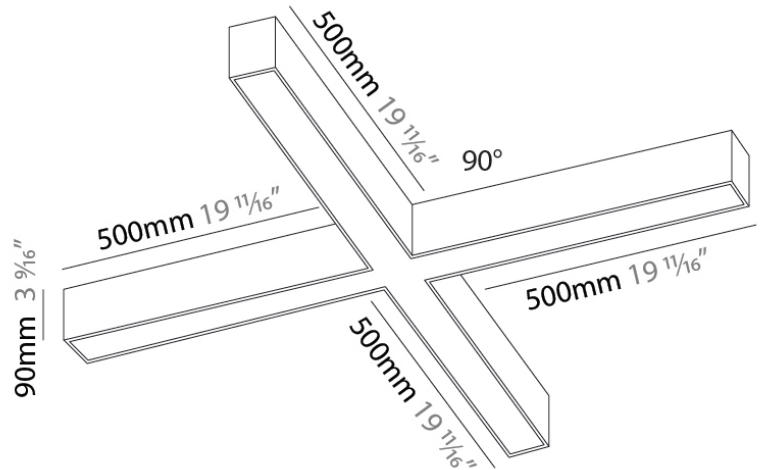

D7HEX-MOD-SYS COMPONENTS SUSPENSION

D71051-

DESCRIPTION

Hex Modular Pendant - X Shape, 500mm x 500mm x 500mm x 500mm, 86W, 3000K, 57400lm, CRI: 93, UGR < 19, 2000mm Suspension Cable

GENERAL

Series: Hex
Partner: Tunto
Division: Design
Installation: Suspension
Product Type: Modular Systems
Mounting Location: Ceiling
Light Distribution: Direct

PHYSICAL

Shape: Rectangle
Length (mm): 500
Length (in): 19 11/16
Width (mm): 500
Width (in): 19 11/16
Height (mm): 106
Height (in): 4 3/16
Diffuser: Micro-prism
Fixture Finish: OAK / ASH / BLK
Accent Finish: BLK / BRZ
Fixture Material: Ash Wood
Primary Material: Wood
Cable Details: 2000mm / 78 3/4" Transparent Cable

ELECTRICAL

Input Wattage Range: 80 - 99 W
Lamp Type: LED
Input Wattage (W): 86
Dimming: Non-Dimming / DALI Dimming
Driver Included: No
Driver Location: Remote
Driver Type: Constant Current - Universal
Driver Class: Class 2
Input Voltage (V): 120 - 277
Constant Current (MA): 700

LED

Color Temperature (°K): 3000
Nominal Lumen (lm): 5740
CRI: >93 CRI
Lamp Life (hrs): 50000

RATINGS AND CERTIFICATIONS

Certified By: Certified for North American Standards
IP rating: IP20