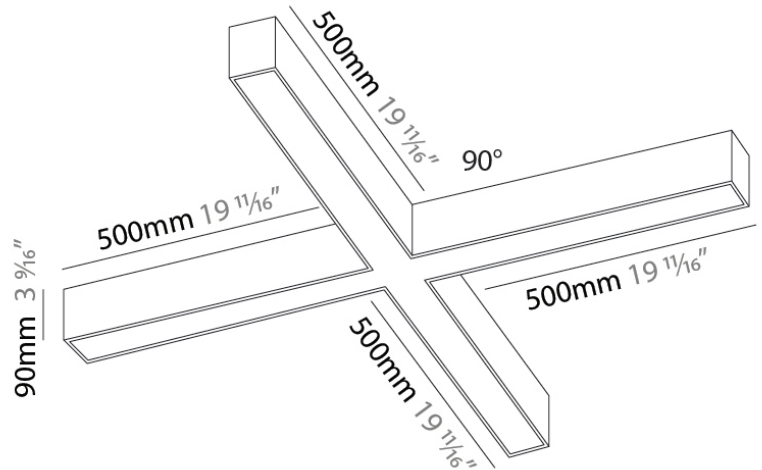

D7HEX-MOD-SYS COMPONENTS SUSPENSION

D71051-

DESCRIPTION
Hex Modular Pendant - X Shape, 500mm x 500mm x 500mm x 500mm, 86W, 3000K, 57400lm, CRI: 93, UGR < 19, 2000mm Suspension Cable

GENERAL
Series: Hex
Partner: Tunto
Division: Design
Installation: Suspension
Product Type: Modular Systems
Mounting Location: Ceiling
Light Distribution: Direct

PHYSICAL
Shape: Rectangle
Length (mm): 500
Length (in): 19 11/16
Width (mm): 500
Width (in): 19 11/16
Height (mm): 106
Height (in): 4 3/16
Diffuser: Micro-prism
Fixture Finish: OAK / ASH / BLK
Accent Finish: BLK / BRZ
Fixture Material: Ash Wood
Primary Material: Wood
Cable Details: 2000mm / 78 3/4" Transparent Cable

ELECTRICAL
Input Wattage Range: 80 - 99 W
Lamp Type: LED
Input Wattage (W): 86
Dimming: Non-Dimming / DALI Dimming
Driver Included: No
Driver Location: Remote
Driver Type: Constant Current - Universal
Driver Class: Class 2
Input Voltage (V): 120 - 277
Constant Current (MA): 700

LED
Color Temperature (°K): 3000
Nominal Lumen (lm): 5740
CRI: >93 CRI
Lamp Life (hrs): 50000

RATINGS AND CERTIFICATIONS
Certified By: Certified for North American Standards
IP rating: IP20