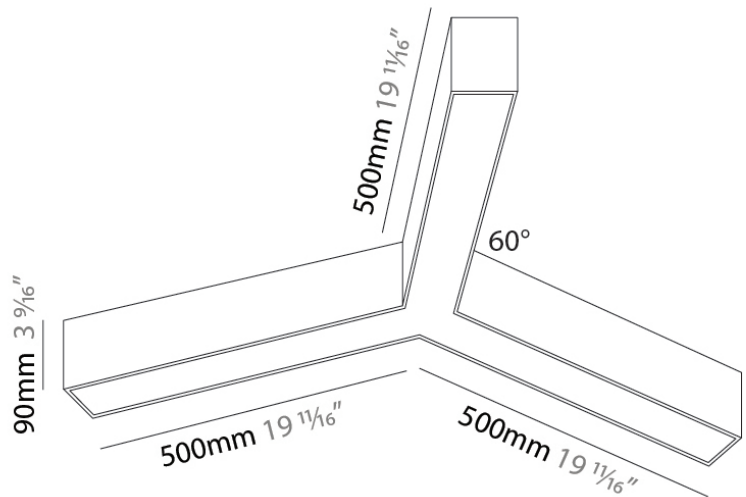

D7HEX-MOD-SYS COMPONENTS SUSPENSION

D71050-

DESCRIPTION

Hex Modular Pendant - Y Shape, 500mm x 500mm x 500mm, 66W, 3000K, 4305lm, CRI: 93, UGR < 19, 2000mm Suspension Cable

GENERAL

Series: Hex
Partner: Tunto
Division: Design
Installation: Suspension
Product Type: Modular Systems
Mounting Location: Ceiling
Light Distribution: Direct

PHYSICAL

Shape: Rectangle
Length (mm): 500
Length (in): 19 11/16
Width (mm): 500
Width (in): 19 11/16
Height (mm): 106
Height (in): 4 3/16
Diffuser: Micro-prism
Fixture Finish: OAK / ASH / BLK
Accent Finish: BLK / BRZ
Fixture Material: Ash Wood
Primary Material: Wood
Cable Details: 2000mm / 78 3/4" Transparent Cable

ELECTRICAL

Input Wattage Range: 50 - 79 W
Lamp Type: LED
Input Wattage (W): 66
Dimming: Non-Dimming / DALI Dimming
Driver Included: No
Driver Location: Remote
Driver Type: Constant Current - Universal
Driver Class: Class 2
Input Voltage (V): 120 - 277
Constant Current (MA): 700mA

LED

Color Temperature (°K): 3000
Nominal Lumen (lm): 4305
CRI: >93 CRI
Lamp Life (hrs): 50000

RATINGS AND CERTIFICATIONS

Certified By: Certified for North American Standards
IP rating: IP20