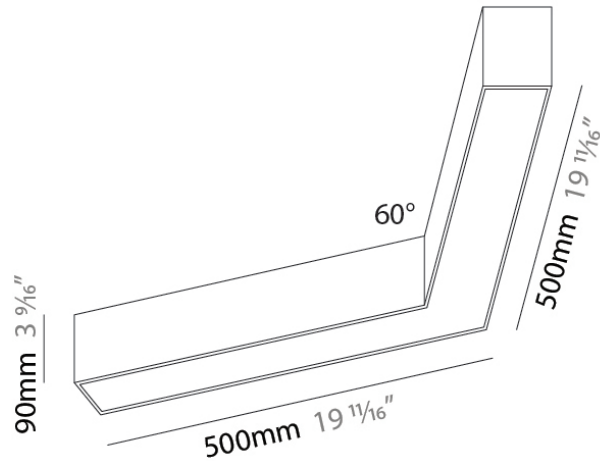

D7HEX-MOD-SYS COMPONENTS SUSPENSION

D71049-

DESCRIPTION

Hex Modular Pendant - J Shape, 500mm x 500mm, 43W, 3000K, 2870lm, 90° Angle, CRI: 93, UGR < 19, 2000mm Suspension Cable

GENERAL

Series: Hex _____
Partner: Tunto _____
Division: Design _____
Installation: Suspension _____
Product Type: Modular Systems _____
Mounting Location: Ceiling _____
Light Distribution: Direct _____

PHYSICAL

Shape: Rectangle _____
Length (mm): 500 _____
Length (in): 19 11/16 _____
Width (mm): 500 _____
Width (in): 19 11/16 _____
Height (mm): 106 _____
Height (in): 4 3/16 _____
Diffuser: Micro-prism _____
Fixture Finish: OAK / ASH / BLK _____
Accent Finish: BLK / BRZ _____
Fixture Material: Ash Wood _____
Primary Material: Wood _____
Cable Details: 2000mm / 78 3/4" Transparent Cable _____

ELECTRICAL

Input Wattage Range: 30 - 49 W _____
Lamp Type: LED _____
Input Wattage (W): 43 _____
Dimming: Non-Dimming / DALI Dimming _____
Driver Included: No _____
Driver Location: Remote _____
Driver Type: Constant Current - Universal _____
Driver Class: Class 2 _____
Input Voltage (V): 120 - 277 _____
Constant Current (MA): 700 _____

LED

Color Temperature (°K): 3000 _____
Nominal Lumen (lm): 2870 _____
CRI: >93 CRI _____
Lamp Life (hrs): 50000 _____

RATINGS AND CERTIFICATIONS

Certified By: Certified for North American Standards _____
IP rating: IP20 _____