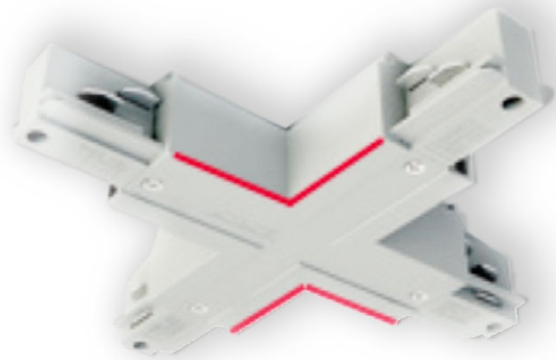

D96052- COMPONENTS TRACK

D99078-

DESCRIPTION
Track - 2-Circuit - X Coupler - White

GENERAL

Brand: Milan
Division: Design
Mounting Type: Track

PHYSICAL

Length (mm): 120
Length (in): 4 ¾
Width (mm): 120
Width (in): 4 ¾
Height (mm): 32
Height (in): 1 ¼
Fixture Finish: WHI / BLK / SIL

RATINGS AND CERTIFICATIONS

Certified By: Certified for North American Standards

PROJECT	_____
TYPE	_____
NOTES	_____
QUANTITY	_____
DATE	_____