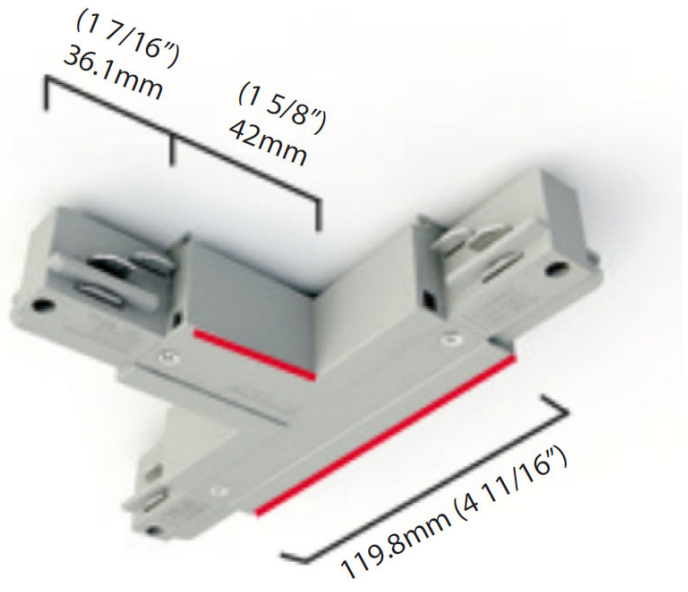

D96052- COMPONENTS TRACK

D99075-

DESCRIPTION
Track - 2-Circuit - T Coupler - Outside Left -

GENERAL

Brand: Milan
Division: Design
Mounting Type: Track

PHYSICAL

Length (mm): 42
Length (in): 1 ⁵/₈
Width (mm): 120
Width (in): 4 ³/₄
Height (mm): 32
Height (in): 1 ¹/₄
Fixture Finish: WHI / BLK / SIL

RATINGS AND CERTIFICATIONS

Certified By: Certified for North American Standards

PROJECT
TYPE
NOTES
QUANTITY
DATE