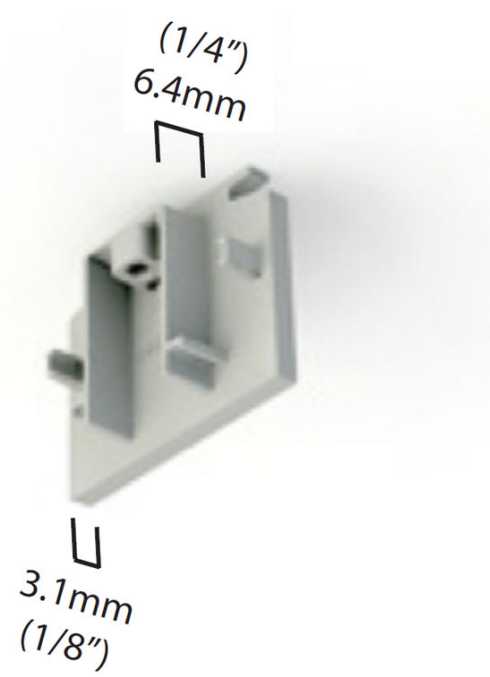

D96052- COMPONENTS TRACK

D99087-

DESCRIPTION
Track - 2-Circuit - End Cap

GENERAL

Brand: Milan
Division: Design
Mounting Type: Track

PHYSICAL

Width (mm): 65
Width (in): 2 1/2
Height (mm): 30
Height (in): 1 1/4
Fixture Finish: WHI / BLK / SIL

RATINGS AND CERTIFICATIONS

Certified By: Certified for North American Standards

PROJECT
TYPE
NOTES
QUANTITY
DATE