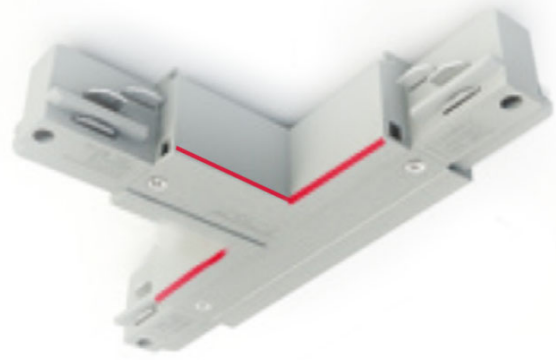

D96052- COMPONENTS TRACK

D99069-

DESCRIPTION
Track - 2-Circuit - T Coupler - Inside Left -

GENERAL

Brand: Milan
Division: Design
Mounting Type: Track

PHYSICAL

Length (mm): 42
Length (in): 1 5/8
Width (mm): 120
Width (in): 4 3/4
Height (mm): 32
Height (in): 1 1/4
Fixture Finish: WHI / BLK / SIL

RATINGS AND CERTIFICATIONS

Certified By: Certified for North American Standards

PROJECT	_____
TYPE	_____
NOTES	_____
QUANTITY	_____
DATE	_____