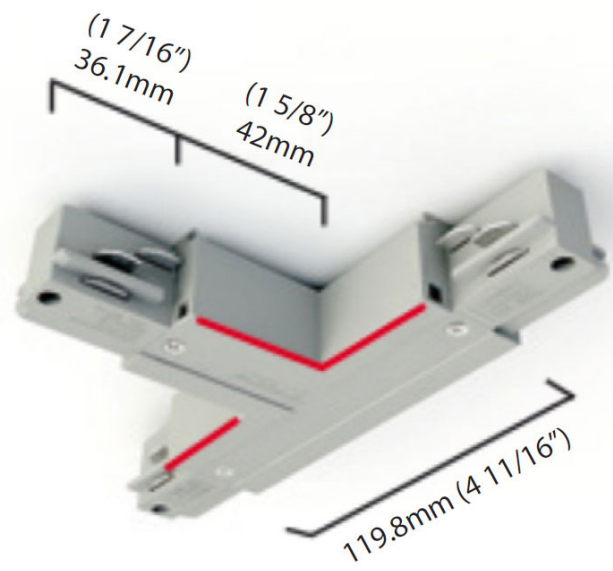

D96052- COMPONENTS TRACK

D99069-

DESCRIPTION
Track - 2-Circuit - T Coupler - Inside Left -

GENERAL

Brand: Milan
Division: Design
Mounting Type: Track

PHYSICAL

Length (mm): 42
Length (in): 1 5/8
Width (mm): 120
Width (in): 4 3/4
Height (mm): 32
Height (in): 1 1/4
Fixture Finish: WHI / BLK / SIL

RATINGS AND CERTIFICATIONS

Certified By: Certified for North American Standards

PROJECT	_____
TYPE	_____
NOTES	_____
QUANTITY	_____
DATE	_____