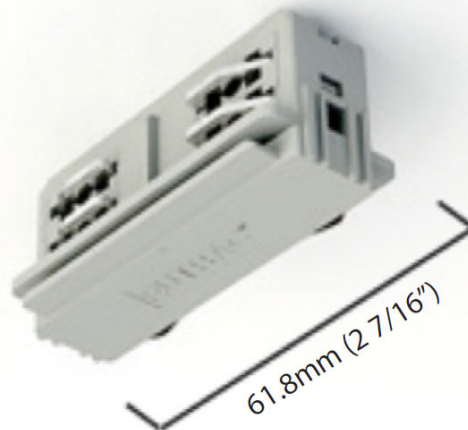

D96052- COMPONENTS TRACK

D99090-

DESCRIPTION
Track - 2-Circuit - Straight Coupler

GENERAL

Brand: Milan
Division: Design
Mounting Type: Track

PHYSICAL

Length (mm): 62
Length (in): 2 3/8
Width (mm): 36
Width (in): 1 7/16
Height (mm): 32
Height (in): 1 1/4
Fixture Finish: WHI / BLK / SIL

RATINGS AND CERTIFICATIONS

Certified By: Certified for North American Standards

PROJECT
TYPE
NOTES
QUANTITY
DATE