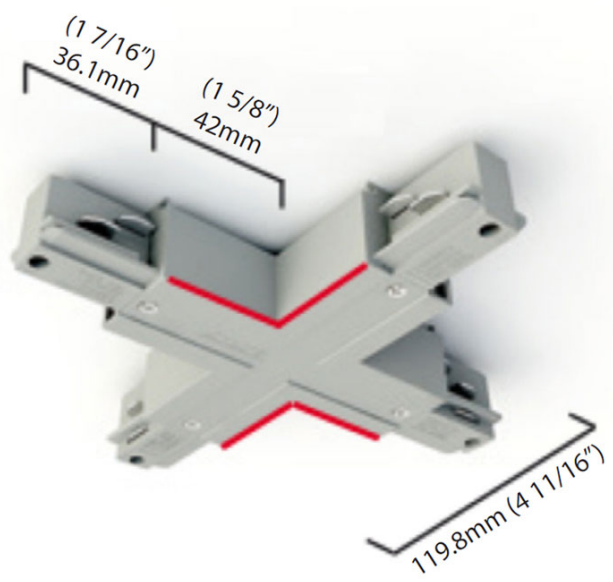

D96052- COMPONENTS TRACK

D99078-

DESCRIPTION
Track - 2-Circuit - X Coupler - White

GENERAL

Brand: Milan
Division: Design
Mounting Type: Track

PHYSICAL

Length (mm): 120
Length (in): 4 ¾
Width (mm): 120
Width (in): 4 ¾
Height (mm): 32
Height (in): 1 ¼
Fixture Finish: WHI / BLK / SIL

RATINGS AND CERTIFICATIONS

Certified By: Certified for North American Standards

PROJECT	_____
TYPE	_____
NOTES	_____
QUANTITY	_____
DATE	_____