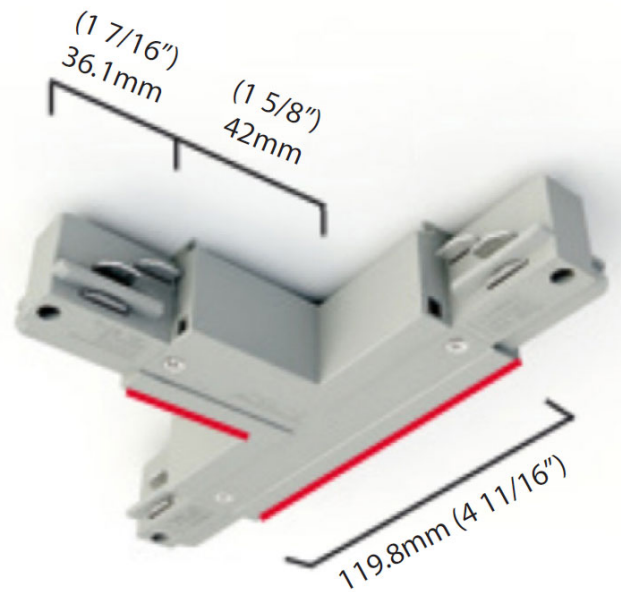

D96052- COMPONENTS TRACK

D99072-

DESCRIPTION
Track - 2-Circuit - T Coupler - Outside Right -

GENERAL

Brand: Milan
Division: Design
Mounting Type: Track

PHYSICAL

Length (mm): 42
Length (in): 1 5/8
Width (mm): 120
Width (in): 4 3/4
Height (mm): 32
Height (in): 1 1/4
Fixture Finish: WHI / BLK / SIL

RATINGS AND CERTIFICATIONS

Certified By: Certified for North American Standards

PROJECT	_____
TYPE	_____
NOTES	_____
QUANTITY	_____
DATE	_____