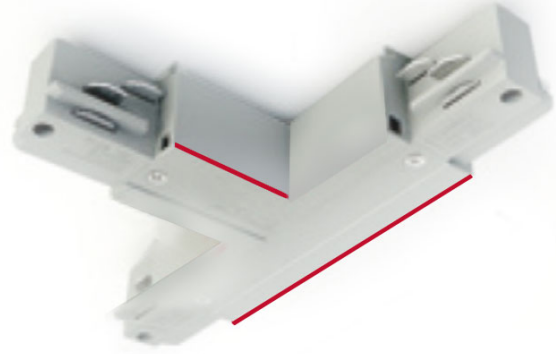

D96052- COMPONENTS TRACK

D99075-

DESCRIPTION
Track - 2-Circuit - T Coupler - Outside Left -

GENERAL

Brand: Milan
Division: Design
Mounting Type: Track

PHYSICAL

Length (mm): 42
Length (in): 1 ⁵/₈
Width (mm): 120
Width (in): 4 ³/₄
Height (mm): 32
Height (in): 1 ¹/₄
Fixture Finish: WHI / BLK / SIL

RATINGS AND CERTIFICATIONS

Certified By: Certified for North American Standards

PROJECT
TYPE
NOTES
QUANTITY
DATE