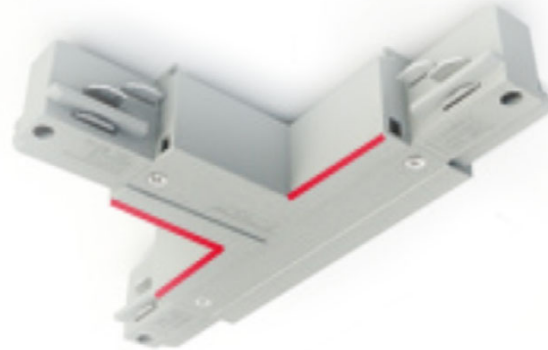

D96052- COMPONENTS TRACK

PROJECT	_____
TYPE	_____
NOTES	_____
QUANTITY	_____
DATE	_____

D99066-

DESCRIPTION
Track - 2-Circuit - T Coupler - Inside Right

GENERAL

Brand: Milan
Division: Design
Mounting Type: Track

PHYSICAL

Length (mm): 42
Length (in): 1 ⁵/₈
Width (mm): 120
Width (in): 4 ³/₄
Height (mm): 32
Height (in): 1 ¹/₄
Fixture Finish: WHI / BLK / SIL

RATINGS AND CERTIFICATIONS

Certified By: Certified for North American Standards