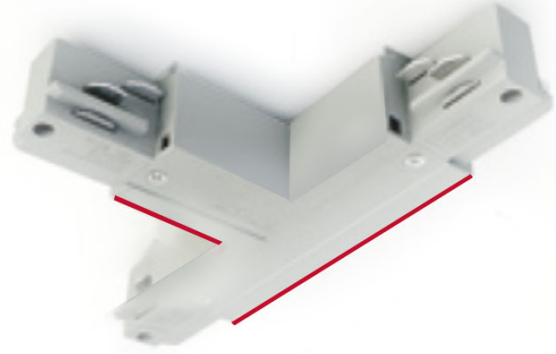

D96052- COMPONENTS TRACK

D99072-

DESCRIPTION
Track - 2-Circuit - T Coupler - Outside Right -

GENERAL

Brand: Milan
Division: Design
Mounting Type: Track

PHYSICAL

Length (mm): 42
Length (in): 1 5/8
Width (mm): 120
Width (in): 4 3/4
Height (mm): 32
Height (in): 1 1/4
Fixture Finish: WHI / BLK / SIL

RATINGS AND CERTIFICATIONS

Certified By: Certified for North American Standards

PROJECT	_____
TYPE	_____
NOTES	_____
QUANTITY	_____
DATE	_____