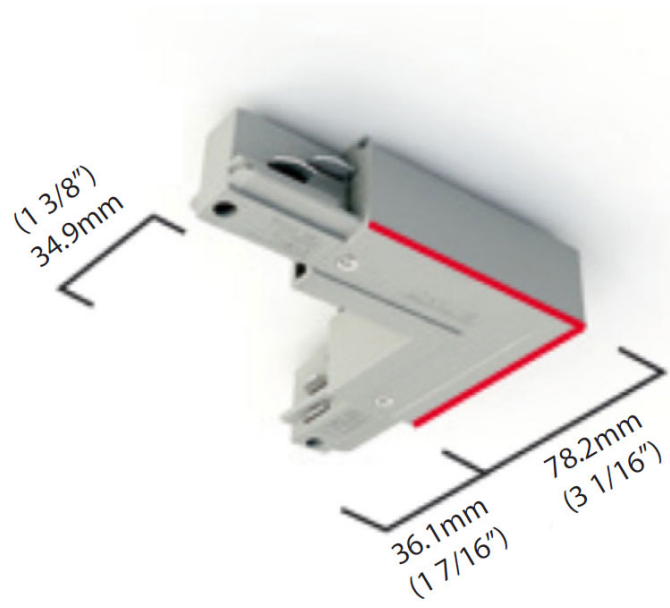

D96052- COMPONENTS TRACK

D99093-

DESCRIPTION
Track - 2-Circuit - L-Coupler - Outside - White

GENERAL

Brand: Milan
Division: Design
Mounting Type: Track

PHYSICAL

Length (mm): 78
Length (in): 3 1/16
Width (mm): 78
Width (in): 3 1/16
Height (mm): 32
Height (in): 1 1/4
Fixture Finish: WHI / BLK / SIL

RATINGS AND CERTIFICATIONS

Certified By: Certified for North American Standards

PROJECT
TYPE
NOTES
QUANTITY
DATE