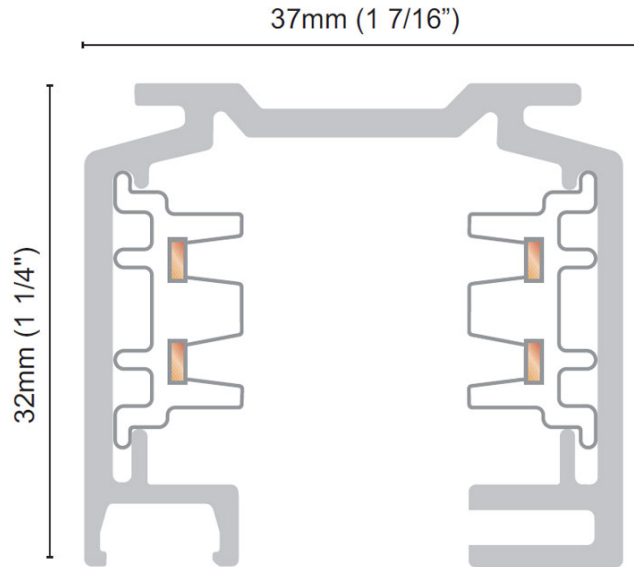

D96052- COMPONENTS TRACK

PROJECT	_____
TYPE	_____
NOTES	_____
QUANTITY	_____
DATE	_____

D99021-

DESCRIPTION
4' - 2-Circuit Surface Track - _____

GENERAL
Brand: Milan _____
Division: Design _____
Mounting Type: Track _____

PHYSICAL
Length (mm): 1219 _____
Length (in): 48.0 _____
Width (mm): 36 _____
Width (in): 1 7/16 _____
Height (mm): 32 _____
Height (in): 1 1/4 _____
Fixture Finish: WHI / BLK / SIL _____
Fixture Material: Metal _____

RATINGS AND CERTIFICATIONS
Certified By: Certified for North American Standards _____
IP rating: IP20 _____