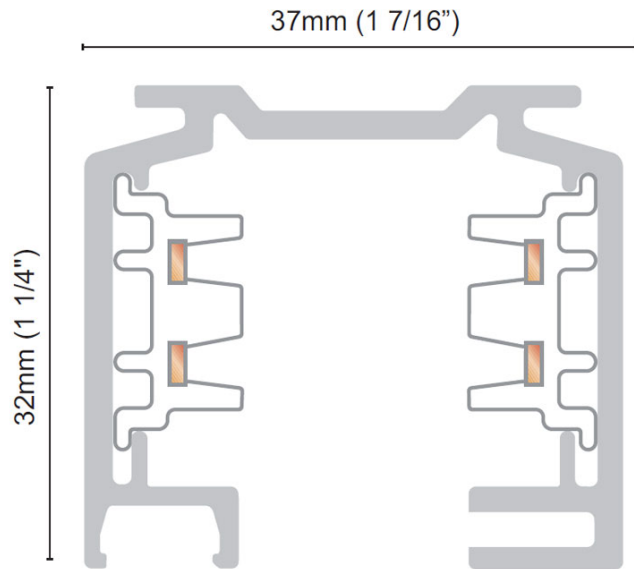

D96052- COMPONENTS TRACK

PROJECT	_____
TYPE	_____
NOTES	_____
QUANTITY	_____
DATE	_____

D99024-

DESCRIPTION
8' - 2-Circuit Surface Track

GENERAL

Brand: Milan
Division: Design
Mounting Type: Track

PHYSICAL

Length (mm): 2438
Length (in): 96.0
Width (mm): 36
Width (in): 1 7/16
Height (mm): 32
Height (in): 1 1/4
Fixture Finish: WHI / BLK / SIL
Fixture Material: Metal

RATINGS AND CERTIFICATIONS

Certified By: Certified for North American Standards
IP rating: IP20