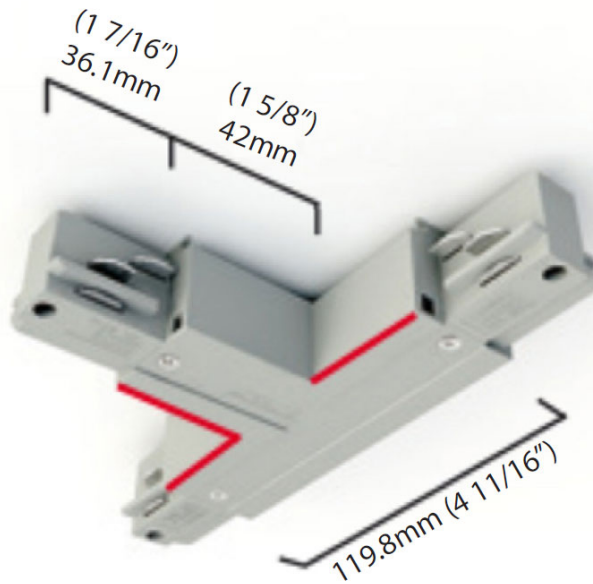

D96052- COMPONENTS TRACK

PROJECT	_____
TYPE	_____
NOTES	_____
QUANTITY	_____
DATE	_____

D99066-

DESCRIPTION
Track - 2-Circuit - T Coupler - Inside Right

GENERAL

Brand: Milan
Division: Design
Mounting Type: Track

PHYSICAL

Length (mm): 42
Length (in): 1 ⁵/₈
Width (mm): 120
Width (in): 4 ³/₄
Height (mm): 32
Height (in): 1 ¹/₄
Fixture Finish: WHI / BLK / SIL

RATINGS AND CERTIFICATIONS

Certified By: Certified for North American Standards