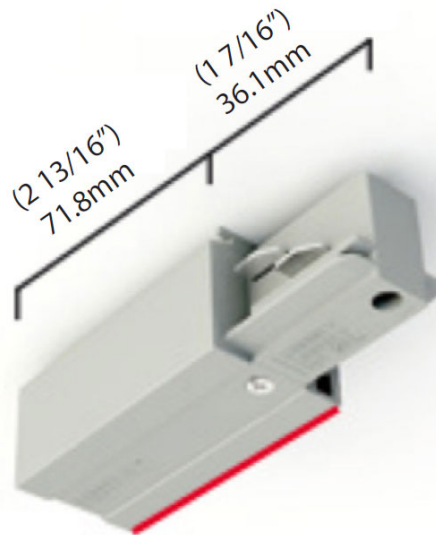

D96052- COMPONENTS TRACK

PROJECT	_____
TYPE	_____
NOTES	_____
QUANTITY	_____
DATE	_____

D99081-

DESCRIPTION
Track - 2-Circuit - End Feed - Left

GENERAL
Brand: Milan
Division: Design
Mounting Type: Track

PHYSICAL
Length (mm): 72
Length (in): 2 ⁵³/₆₄
Width (mm): 36
Width (in): 1 ⁷/₁₆
Height (mm): 32
Height (in): 1 ¹/₄
Fixture Finish: WHI / BLK / SIL

RATINGS AND CERTIFICATIONS
Certified By: Certified for North American Standards