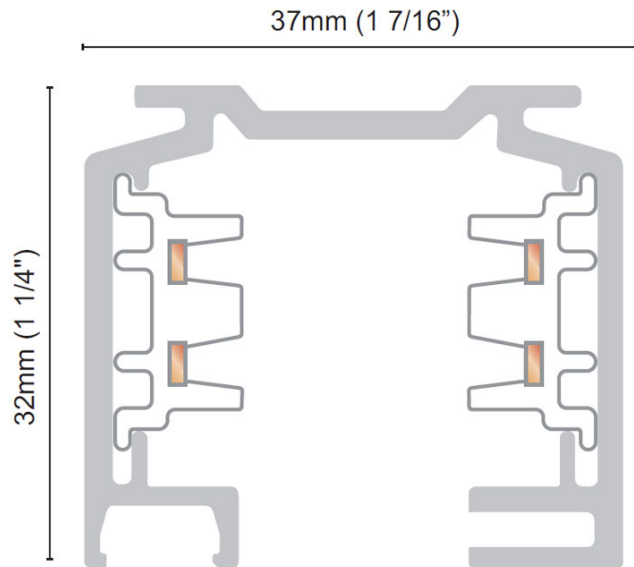

D96070- COMPONENTS TRACK

PROJECT	_____
TYPE	_____
NOTES	_____
QUANTITY	_____
DATE	_____

D99027-

DESCRIPTION
12' - 2-Circuit Surface Track

GENERAL
Brand: Milan _____
Division: Design _____
Mounting Type: Track _____

PHYSICAL
Length (mm): 3658 _____
Length (in): 120.0 _____
Width (mm): 36 _____
Width (in): 1 7/16 _____
Height (mm): 32 _____
Height (in): 1 1/4 _____
Fixture Finish: WHI / BLK / SIL _____
Fixture Material: Metal _____

RATINGS AND CERTIFICATIONS
Certified By: Certified for North American Standards _____
IP rating: IP20 _____