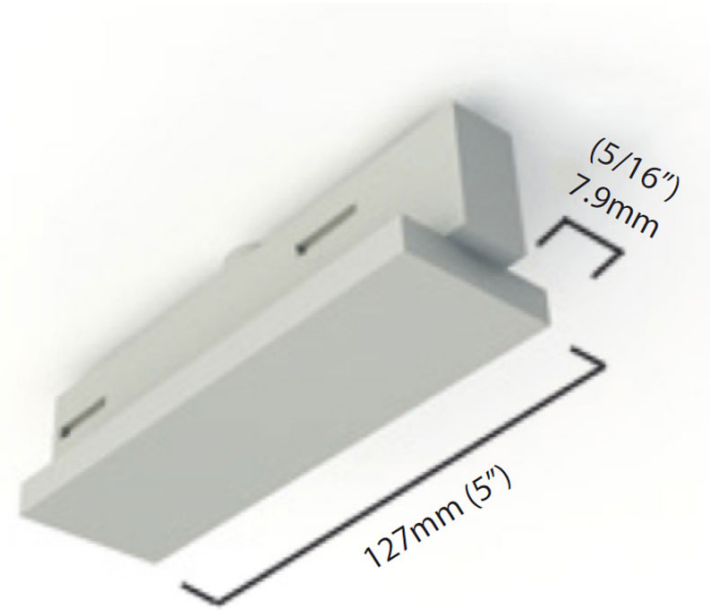

D96070- COMPONENTS TRACK

D99105-

DESCRIPTION
Track - 2-Circuit - Mid Feed

GENERAL

Brand: Milan
Division: Design
Mounting Type: Track

PHYSICAL

Length (mm): 127
Length (in): 5.0
Width (mm): 36
Width (in): 1 7/16
Height (mm): 32
Height (in): 1 1/4
Fixture Finish: WHI / BLK / SIL

RATINGS AND CERTIFICATIONS

Certified By: Certified for North American Standards

PROJECT
TYPE
NOTES
QUANTITY
DATE