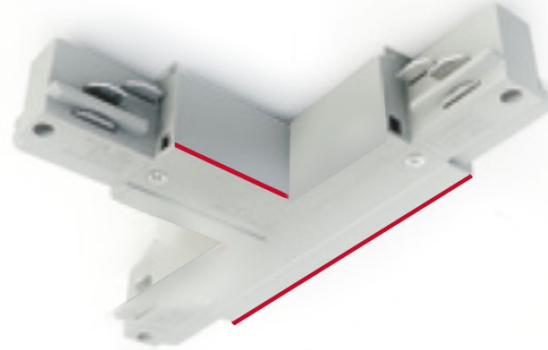

D96070- COMPONENTS TRACK

PROJECT	_____
TYPE	_____
NOTES	_____
QUANTITY	_____
DATE	_____

D99075-

DESCRIPTION
Track - 2-Circuit - T Coupler - Outside Left -

GENERAL

Brand: Milan
Division: Design
Mounting Type: Track

PHYSICAL

Length (mm): 42
Length (in): 1 ⁵/₈
Width (mm): 120
Width (in): 4 ³/₄
Height (mm): 32
Height (in): 1 ¹/₄
Fixture Finish: WHI / BLK / SIL

RATINGS AND CERTIFICATIONS

Certified By: Certified for North American Standards