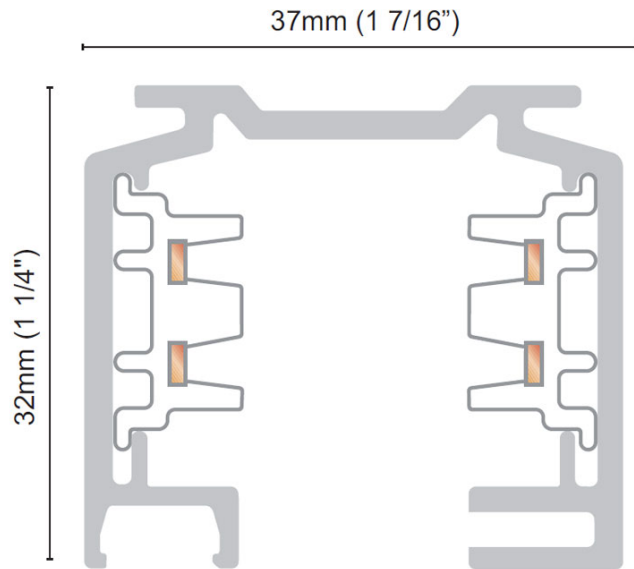

Length (mm): 1219
Length (in): 48.0
Width (mm): 36
Width (in): 1 7/16
Height (mm): 32
Height (in): 1 1/4
Fixture Finish: WHI / BLK / SIL
Fixture Material: Metal

RATINGS AND CERTIFICATIONS

Certified By: Certified for North American Standards
IP rating: IP20

D96070- COMPONENTS TRACK

PROJECT	_____
TYPE	_____
NOTES	_____
QUANTITY	_____
DATE	_____

D99024-

DESCRIPTION
8' - 2-Circuit Surface Track

GENERAL

Brand: Milan
Division: Design
Mounting Type: Track

PHYSICAL

Length (mm): 2438
Length (in): 96.0
Width (mm): 36
Width (in): 1 7/16
Height (mm): 32
Height (in): 1 1/4
Fixture Finish: WHI / BLK / SIL
Fixture Material: Metal

GENERAL
 Brand: Milan _____
 Division: Design _____
 Mounting Type: Track _____

PHYSICAL
 Length (mm): 3658 _____
 Length (in): 120.0 _____
 Width (mm): 36 _____
 Width (in): 1 7/16 _____
 Height (mm): 32 _____
 Height (in): 1 1/4 _____
 Fixture Finish: WHI / BLK / SIL _____
 Fixture Material: Metal _____

DESCRIPTION
Track - 2-Circuit - T Coupler - Inside Right

GENERAL
Brand: Milan
Division: Design
Mounting Type: Track

PHYSICAL
Length (mm): 42
Length (in): 1 ⁵/₈
Width (mm): 120
Width (in): 4 ³/₄
Height (mm): 32
Height (in): 1 ¹/₄
Fixture Finish: WHI / BLK / SIL