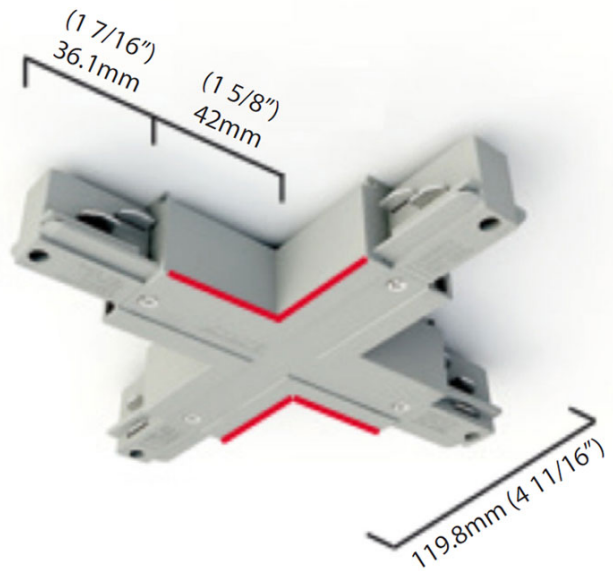

D96070- COMPONENTS TRACK

D99078-

DESCRIPTION
Track - 2-Circuit - X Coupler - White

GENERAL

Brand: Milan
Division: Design
Mounting Type: Track

PHYSICAL

Length (mm): 120
Length (in): 4 ¾
Width (mm): 120
Width (in): 4 ¾
Height (mm): 32
Height (in): 1 ¼
Fixture Finish: WHI / BLK / SIL

RATINGS AND CERTIFICATIONS

Certified By: Certified for North American Standards

PROJECT	_____
TYPE	_____
NOTES	_____
QUANTITY	_____
DATE	_____