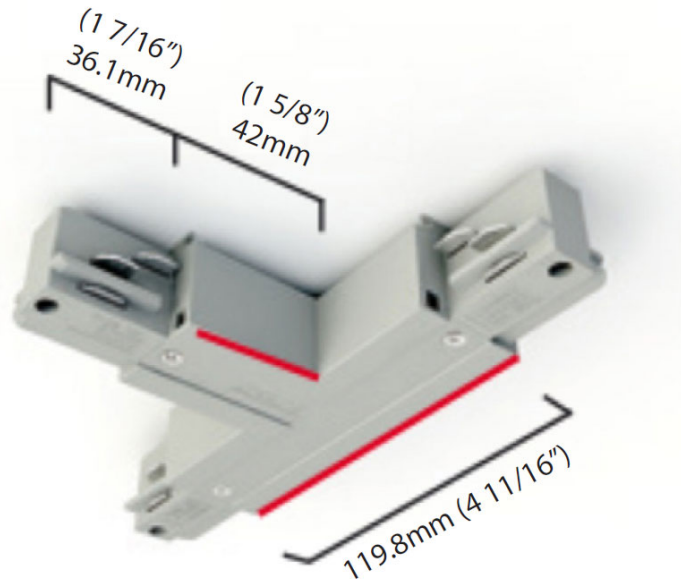

D96070- COMPONENTS TRACK

PROJECT	_____
TYPE	_____
NOTES	_____
QUANTITY	_____
DATE	_____

D99075-

DESCRIPTION
Track - 2-Circuit - T Coupler - Outside Left -

GENERAL

Brand: Milan
Division: Design
Mounting Type: Track

PHYSICAL

Length (mm): 42
Length (in): 1 ⁵/₈
Width (mm): 120
Width (in): 4 ³/₄
Height (mm): 32
Height (in): 1 ¹/₄
Fixture Finish: WHI / BLK / SIL

RATINGS AND CERTIFICATIONS

Certified By: Certified for North American Standards