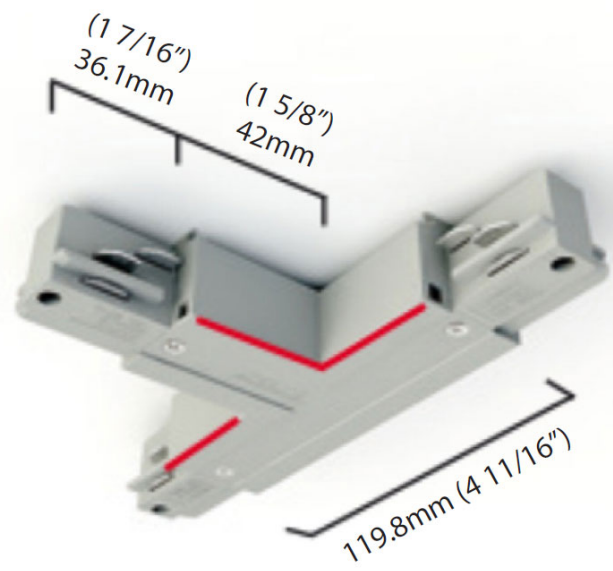

D96070- COMPONENTS TRACK

D99069-

DESCRIPTION
Track - 2-Circuit - T Coupler - Inside Left -

GENERAL

Brand: Milan
Division: Design
Mounting Type: Track

PHYSICAL

Length (mm): 42
Length (in): 1 5/8
Width (mm): 120
Width (in): 4 3/4
Height (mm): 32
Height (in): 1 1/4
Fixture Finish: WHI / BLK / SIL

RATINGS AND CERTIFICATIONS

Certified By: Certified for North American Standards

PROJECT	_____
TYPE	_____
NOTES	_____
QUANTITY	_____
DATE	_____