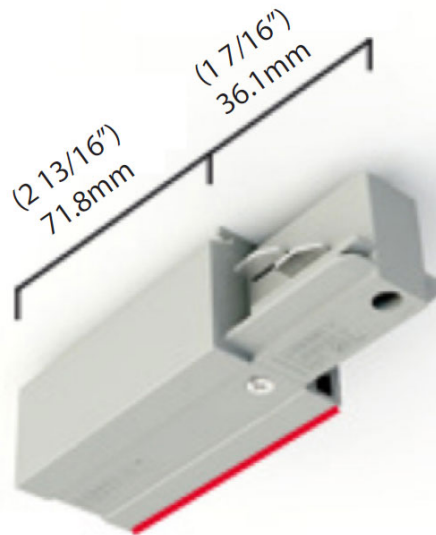

D96070- COMPONENTS TRACK

PROJECT	_____
TYPE	_____
NOTES	_____
QUANTITY	_____
DATE	_____

D99081-

DESCRIPTION
Track - 2-Circuit - End Feed - Left

GENERAL
Brand: Milan
Division: Design
Mounting Type: Track

PHYSICAL
Length (mm): 72
Length (in): 2 ⁵³/₆₄
Width (mm): 36
Width (in): 1 ⁷/₁₆
Height (mm): 32
Height (in): 1 ¹/₄
Fixture Finish: WHI / BLK / SIL

RATINGS AND CERTIFICATIONS
Certified By: Certified for North American Standards