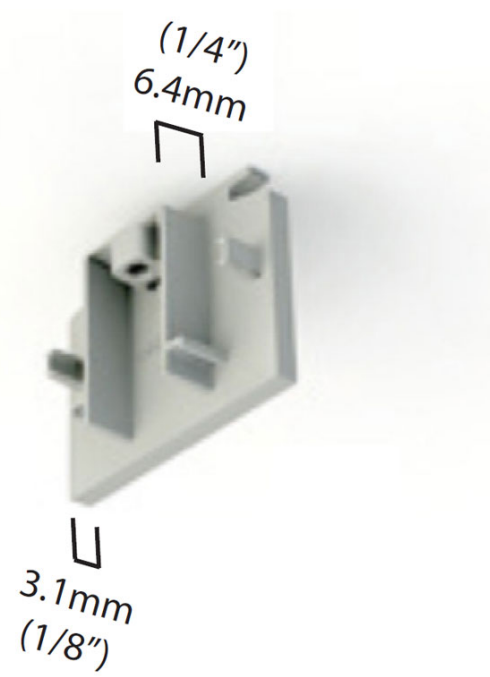

D96070- COMPONENTS TRACK

D99087-

DESCRIPTION
Track - 2-Circuit - End Cap

GENERAL
Brand: Milan
Division: Design
Mounting Type: Track

PHYSICAL
Width (mm): 65
Width (in): 2 1/2
Height (mm): 30
Height (in): 1 1/4
Fixture Finish: WHI / BLK / SIL

RATINGS AND CERTIFICATIONS
Certified By: Certified for North American Standards

PROJECT
TYPE
NOTES
QUANTITY
DATE