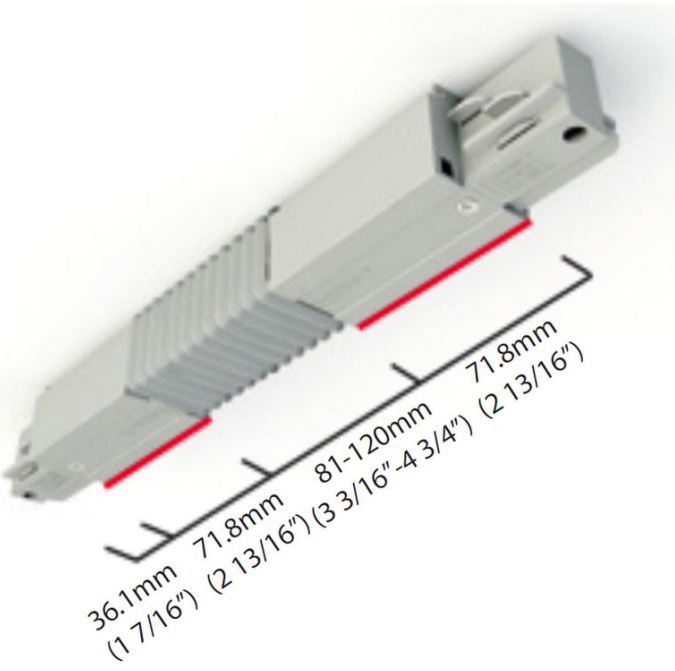

D96070- COMPONENTS TRACK

PROJECT	_____
TYPE	_____
NOTES	_____
QUANTITY	_____
DATE	_____

D99102-

DESCRIPTION
Track - 2-Circuit - Flex Coupler

GENERAL
Brand: Milan
Division: Design
Mounting Type: Track

PHYSICAL
Length (mm): 264
Length (in): 10 ³/₈
Width (mm): 36
Width (in): 1 ⁷/₁₆
Height (mm): 32
Height (in): 1 ¹/₄
Fixture Finish: WHI / BLK / SIL

RATINGS AND CERTIFICATIONS
Certified By: Certified for North American Standards