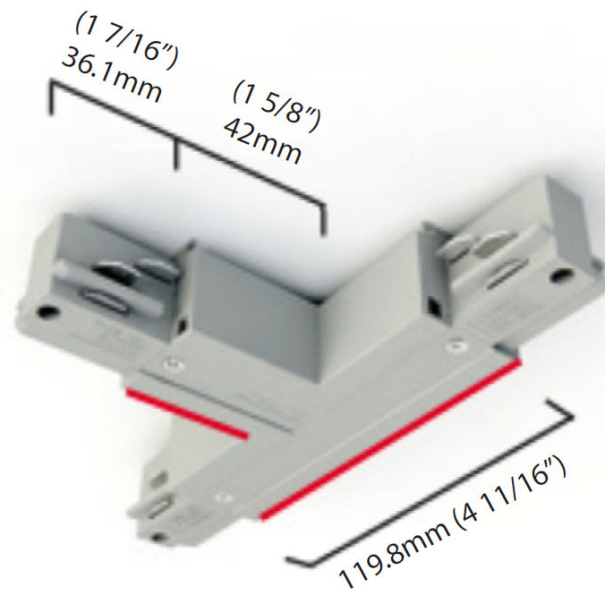

D96070- COMPONENTS TRACK

D99072-

DESCRIPTION
Track - 2-Circuit - T Coupler - Outside Right -

GENERAL

Brand: Milan
Division: Design
Mounting Type: Track

PHYSICAL

Length (mm): 42
Length (in): 1 ⁵/₈
Width (mm): 120
Width (in): 4 ³/₄
Height (mm): 32
Height (in): 1 ¹/₄
Fixture Finish: WHI / BLK / SIL

RATINGS AND CERTIFICATIONS

Certified By: Certified for North American Standards

PROJECT _____
TYPE _____
NOTES _____
QUANTITY _____
DATE _____