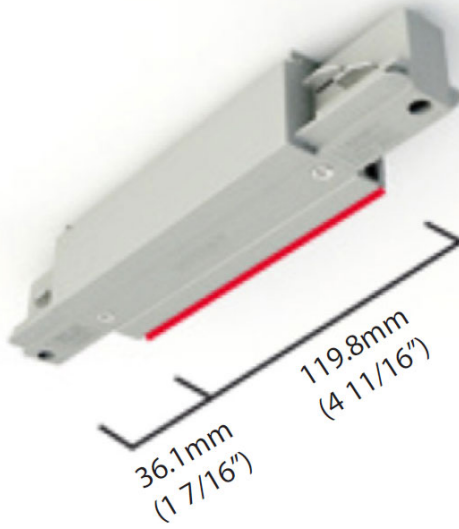

D96070- COMPONENTS TRACK

D99099-

DESCRIPTION
Track - 2-Circuit - I Coupler

GENERAL

Brand: Milan
Division: Design
Mounting Type: Track

PHYSICAL

Length (mm): 120
Length (in): 4 11/16
Width (mm): 36
Width (in): 1 7/16
Height (mm): 32
Height (in): 1 1/4
Fixture Finish: WHI / BLK / SIL

RATINGS AND CERTIFICATIONS

Certified By: Certified for North American Standards

PROJECT	_____
TYPE	_____
NOTES	_____
QUANTITY	_____
DATE	_____