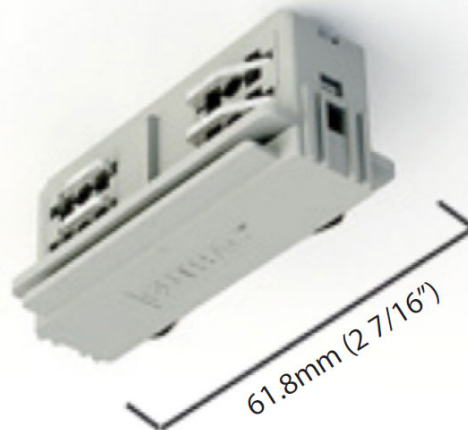

D96070- COMPONENTS TRACK

D99090-

DESCRIPTION
Track - 2-Circuit - Straight Coupler

GENERAL

Brand: Milan
Division: Design
Mounting Type: Track

PHYSICAL

Length (mm): 62
Length (in): 2 7/8
Width (mm): 36
Width (in): 1 7/16
Height (mm): 32
Height (in): 1 1/4
Fixture Finish: WHI / BLK / SIL

RATINGS AND CERTIFICATIONS

Certified By: Certified for North American Standards

PROJECT
TYPE
NOTES
QUANTITY
DATE