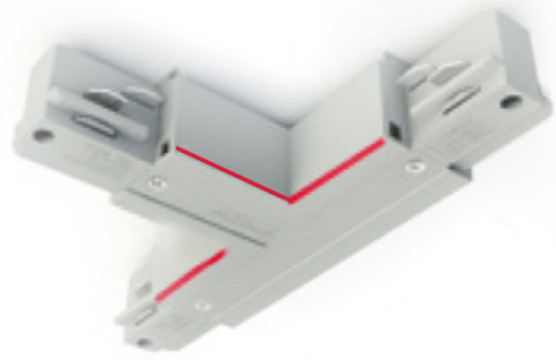

D96070- COMPONENTS TRACK

D99069-

DESCRIPTION
Track - 2-Circuit - T Coupler - Inside Left -

GENERAL

Brand: Milan
Division: Design
Mounting Type: Track

PHYSICAL

Length (mm): 42
Length (in): 1 5/8
Width (mm): 120
Width (in): 4 3/4
Height (mm): 32
Height (in): 1 1/4
Fixture Finish: WHI / BLK / SIL

RATINGS AND CERTIFICATIONS

Certified By: Certified for North American Standards

PROJECT	_____
TYPE	_____
NOTES	_____
QUANTITY	_____
DATE	_____