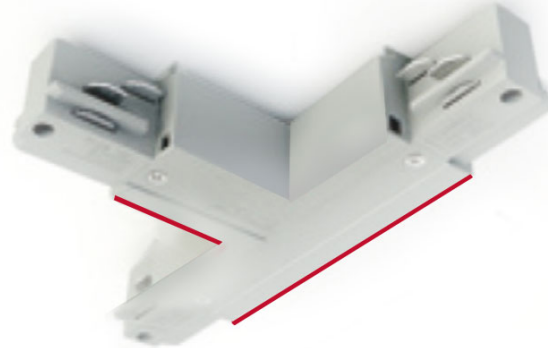

D96070- COMPONENTS TRACK

D99072-

DESCRIPTION
Track - 2-Circuit - T Coupler - Outside Right -

GENERAL

Brand: Milan
Division: Design
Mounting Type: Track

PHYSICAL

Length (mm): 42
Length (in): 1 ⁵/₈
Width (mm): 120
Width (in): 4 ³/₄
Height (mm): 32
Height (in): 1 ¹/₄
Fixture Finish: WHI / BLK / SIL

RATINGS AND CERTIFICATIONS

Certified By: Certified for North American Standards

PROJECT _____
TYPE _____
NOTES _____
QUANTITY _____
DATE _____