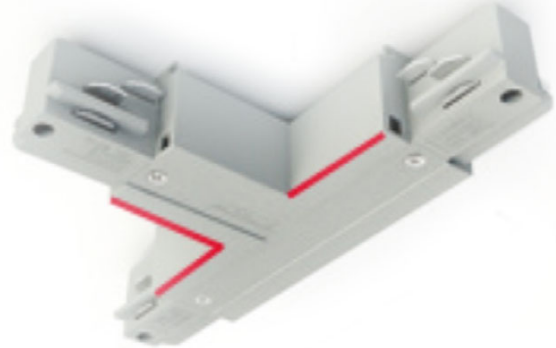

D96070- COMPONENTS TRACK

PROJECT	_____
TYPE	_____
NOTES	_____
QUANTITY	_____
DATE	_____

D99066-

DESCRIPTION
Track - 2-Circuit - T Coupler - Inside Right

GENERAL
Brand: Milan
Division: Design
Mounting Type: Track

PHYSICAL
Length (mm): 42
Length (in): 1 ⁵/₈
Width (mm): 120
Width (in): 4 ³/₄
Height (mm): 32
Height (in): 1 ¹/₄
Fixture Finish: WHI / BLK / SIL

RATINGS AND CERTIFICATIONS
Certified By: Certified for North American Standards