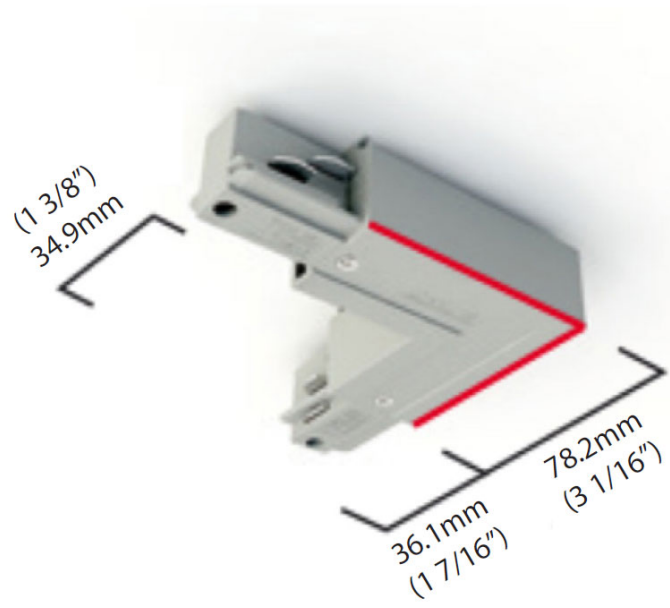

D96070- COMPONENTS TRACK

D99093-

DESCRIPTION
Track - 2-Circuit - L-Coupler - Outside - White

GENERAL

Brand: Milan
Division: Design
Mounting Type: Track

PHYSICAL

Length (mm): 78
Length (in): 3 1/16
Width (mm): 78
Width (in): 3 1/16
Height (mm): 32
Height (in): 1 1/4
Fixture Finish: WHI / BLK / SIL

RATINGS AND CERTIFICATIONS

Certified By: Certified for North American Standards

PROJECT
TYPE
NOTES
QUANTITY
DATE