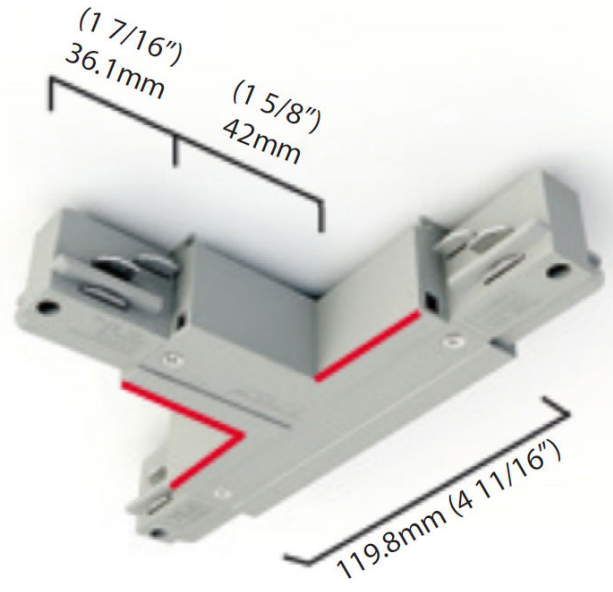

D96070- COMPONENTS TRACK

PROJECT	_____
TYPE	_____
NOTES	_____
QUANTITY	_____
DATE	_____

D99066-

DESCRIPTION
Track - 2-Circuit - T Coupler - Inside Right

GENERAL
Brand: Milan
Division: Design
Mounting Type: Track

PHYSICAL
Length (mm): 42
Length (in): 1 ⁵/₈
Width (mm): 120
Width (in): 4 ³/₄
Height (mm): 32
Height (in): 1 ¹/₄
Fixture Finish: WHI / BLK / SIL

RATINGS AND CERTIFICATIONS
Certified By: Certified for North American Standards