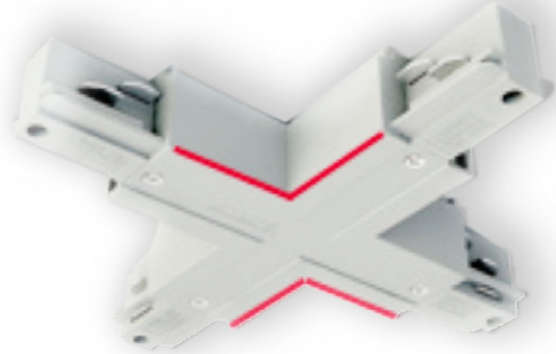

D96070- COMPONENTS TRACK

D99078-

DESCRIPTION
Track - 2-Circuit - X Coupler - White

GENERAL

Brand: Milan
Division: Design
Mounting Type: Track

PHYSICAL

Length (mm): 120
Length (in): 4 ¾
Width (mm): 120
Width (in): 4 ¾
Height (mm): 32
Height (in): 1 ¼
Fixture Finish: WHI / BLK / SIL

RATINGS AND CERTIFICATIONS

Certified By: Certified for North American Standards

PROJECT	_____
TYPE	_____
NOTES	_____
QUANTITY	_____
DATE	_____