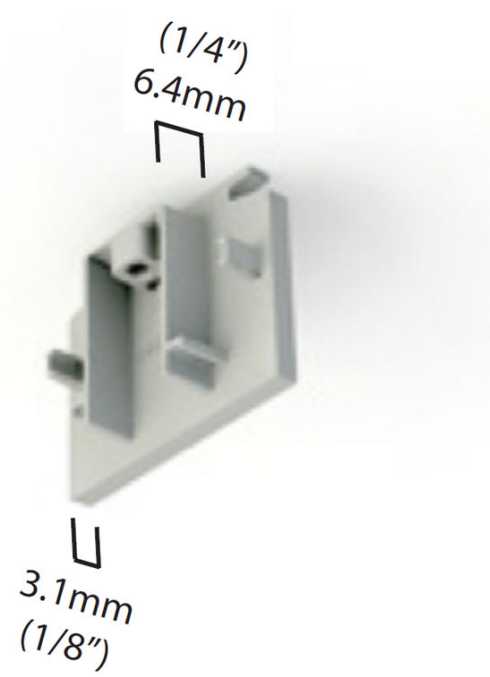

D96073- COMPONENTS TRACK

D99087-

DESCRIPTION
Track - 2-Circuit - End Cap

GENERAL

Brand: Milan
Division: Design
Mounting Type: Track

PHYSICAL

Width (mm): 65
Width (in): 2 1/2
Height (mm): 30
Height (in): 1 1/4
Fixture Finish: WHI / BLK / SIL

RATINGS AND CERTIFICATIONS

Certified By: Certified for North American Standards

PROJECT
TYPE
NOTES
QUANTITY
DATE