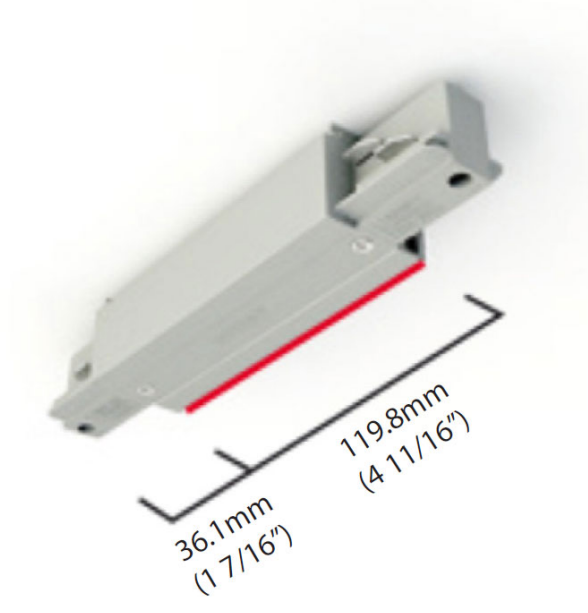

D96073- COMPONENTS TRACK

D99099-

DESCRIPTION
Track - 2-Circuit - I Coupler

GENERAL
Brand: Milan
Division: Design
Mounting Type: Track

PHYSICAL
Length (mm): 120
Length (in): 4 11/16
Width (mm): 36
Width (in): 1 7/16
Height (mm): 32
Height (in): 1 1/4
Fixture Finish: WHI / BLK / SIL

RATINGS AND CERTIFICATIONS
Certified By: Certified for North American Standards

PROJECT	_____
TYPE	_____
NOTES	_____
QUANTITY	_____
DATE	_____