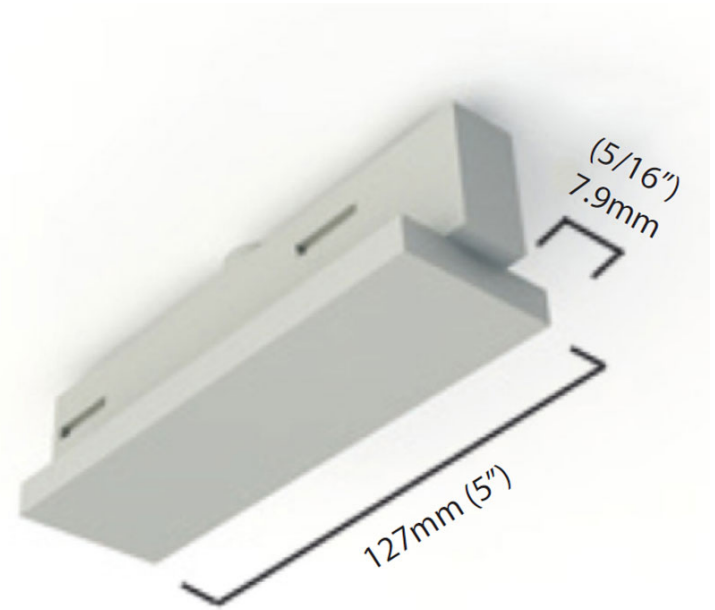

D96073- COMPONENTS TRACK

D99105-

DESCRIPTION
Track - 2-Circuit - Mid Feed

GENERAL

Brand: Milan
Division: Design
Mounting Type: Track

PHYSICAL

Length (mm): 127
Length (in): 5.0
Width (mm): 36
Width (in): 1 7/16
Height (mm): 32
Height (in): 1 1/4
Fixture Finish: WHI / BLK / SIL

RATINGS AND CERTIFICATIONS

Certified By: Certified for North American Standards

PROJECT
TYPE
NOTES
QUANTITY
DATE