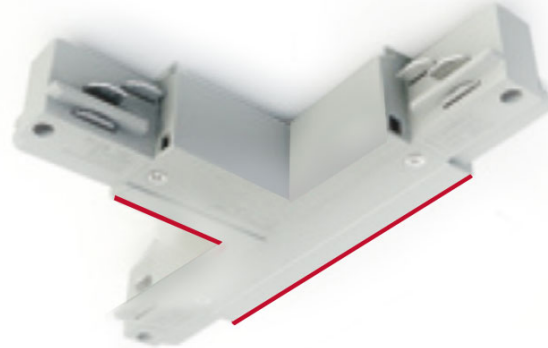

D96073- COMPONENTS TRACK

D99072-

DESCRIPTION
Track - 2-Circuit - T Coupler - Outside Right -

GENERAL

Brand: Milan
Division: Design
Mounting Type: Track

PHYSICAL

Length (mm): 42
Length (in): 1 5/8
Width (mm): 120
Width (in): 4 3/4
Height (mm): 32
Height (in): 1 1/4
Fixture Finish: WHI / BLK / SIL

RATINGS AND CERTIFICATIONS

Certified By: Certified for North American Standards

PROJECT
TYPE
NOTES
QUANTITY
DATE