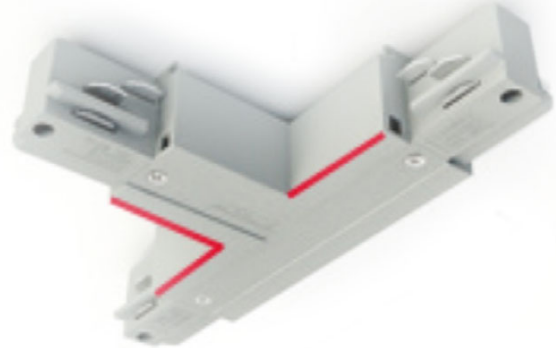

D96073- COMPONENTS TRACK

PROJECT	_____
TYPE	_____
NOTES	_____
QUANTITY	_____
DATE	_____

D99066-

DESCRIPTION
Track - 2-Circuit - T Coupler - Inside Right

GENERAL
Brand: Milan
Division: Design
Mounting Type: Track

PHYSICAL
Length (mm): 42
Length (in): 1 ⁵/₈
Width (mm): 120
Width (in): 4 ³/₄
Height (mm): 32
Height (in): 1 ¹/₄
Fixture Finish: WHI / BLK / SIL

RATINGS AND CERTIFICATIONS
Certified By: Certified for North American Standards