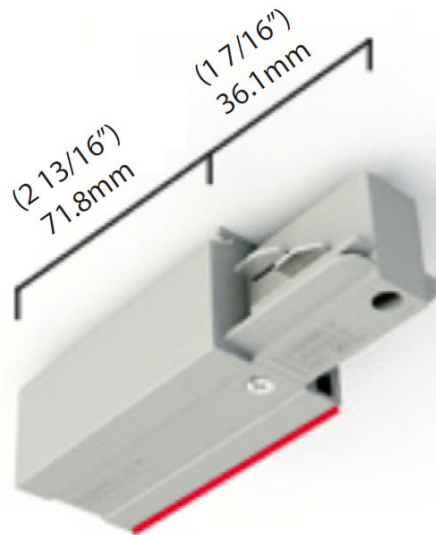

D96073- COMPONENTS TRACK

PROJECT	_____
TYPE	_____
NOTES	_____
QUANTITY	_____
DATE	_____

D99081-

DESCRIPTION
Track - 2-Circuit - End Feed - Left

GENERAL

Brand: Milan
Division: Design
Mounting Type: Track

PHYSICAL

Length (mm): 72
Length (in): 2 ⁵³/₆₄
Width (mm): 36
Width (in): 1 ⁷/₁₆
Height (mm): 32
Height (in): 1 ¹/₄
Fixture Finish: WHI / BLK / SIL

RATINGS AND CERTIFICATIONS

Certified By: Certified for North American Standards