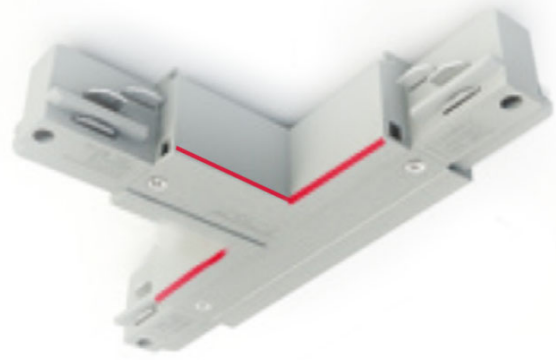

D96073- COMPONENTS TRACK

D99069-

DESCRIPTION
Track - 2-Circuit - T Coupler - Inside Left -

GENERAL

Brand: Milan
Division: Design
Mounting Type: Track

PHYSICAL

Length (mm): 42
Length (in): 1 5/8
Width (mm): 120
Width (in): 4 3/4
Height (mm): 32
Height (in): 1 1/4
Fixture Finish: WHI / BLK / SIL

RATINGS AND CERTIFICATIONS

Certified By: Certified for North American Standards

PROJECT	_____
TYPE	_____
NOTES	_____
QUANTITY	_____
DATE	_____