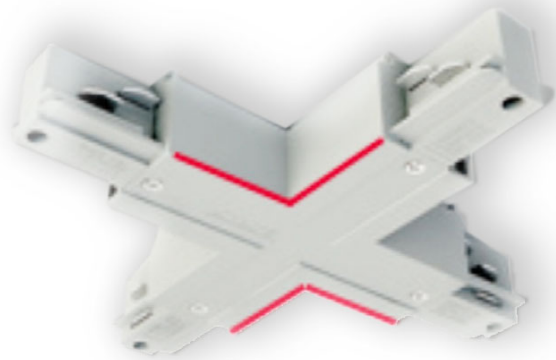

D96073- COMPONENTS TRACK

D99078-

DESCRIPTION
Track - 2-Circuit - X Coupler - White

GENERAL
Brand: Milan
Division: Design
Mounting Type: Track

PHYSICAL
Length (mm): 120
Length (in): 4 ¾
Width (mm): 120
Width (in): 4 ¾
Height (mm): 32
Height (in): 1 ¼
Fixture Finish: WHI / BLK / SIL

RATINGS AND CERTIFICATIONS
Certified By: Certified for North American Standards

PROJECT	_____
TYPE	_____
NOTES	_____
QUANTITY	_____
DATE	_____