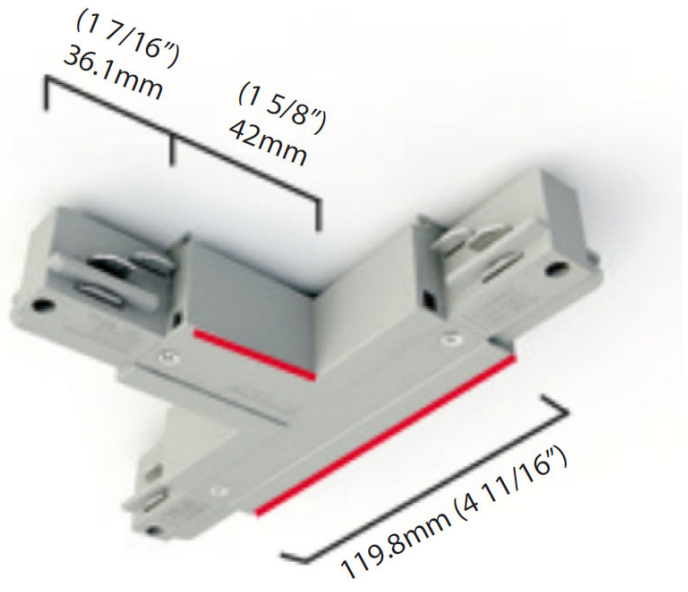

GENERAL
Brand: Milan
Division: Design
Mounting Type: Track

PHYSICAL
Length (mm): 2438
Length (in): 96.0
Width (mm): 36
Width (in): 1 7/16
Height (mm): 32
Height (in): 1 1/4
Fixture Finish: WHI / BLK / SIL
Fixture Material: Metal

PHYSICAL

Length (mm): 42
Length (in): 1 5/8
Width (mm): 120
Width (in): 4 3/4
Height (mm): 32
Height (in): 1 1/4
Fixture Finish: WHI / BLK / SIL

RATINGS AND CERTIFICATIONS

Certified By: Certified for North American Standards

D96073- COMPONENTS TRACK

D99078-

DESCRIPTION
Track - 2-Circuit - X Coupler - White

GENERAL
Brand: Milan
Division: Design
Mounting Type: Track

PHYSICAL
Length (mm): 120
Length (in): 4 ¾
Width (mm): 120
Width (in): 4 ¾
Height (mm): 32
Height (in): 1 ¼
Fixture Finish: WHI / BLK / SIL