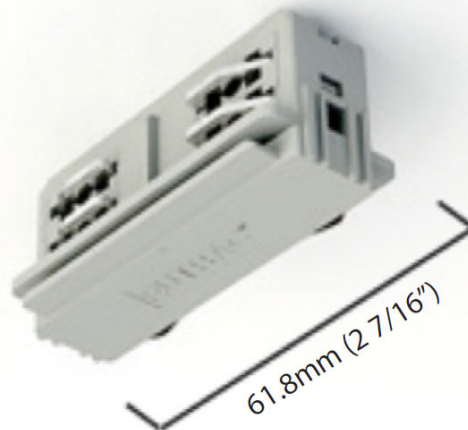

D96073- COMPONENTS TRACK

D99090-

DESCRIPTION
Track - 2-Circuit - Straight Coupler

GENERAL

Brand: Milan
Division: Design
Mounting Type: Track

PHYSICAL

Length (mm): 62
Length (in): 2 ³/₈
Width (mm): 36
Width (in): 1 ⁷/₁₆
Height (mm): 32
Height (in): 1 ¹/₄
Fixture Finish: WHI / BLK / SIL

RATINGS AND CERTIFICATIONS

Certified By: Certified for North American Standards

PROJECT
TYPE
NOTES
QUANTITY
DATE