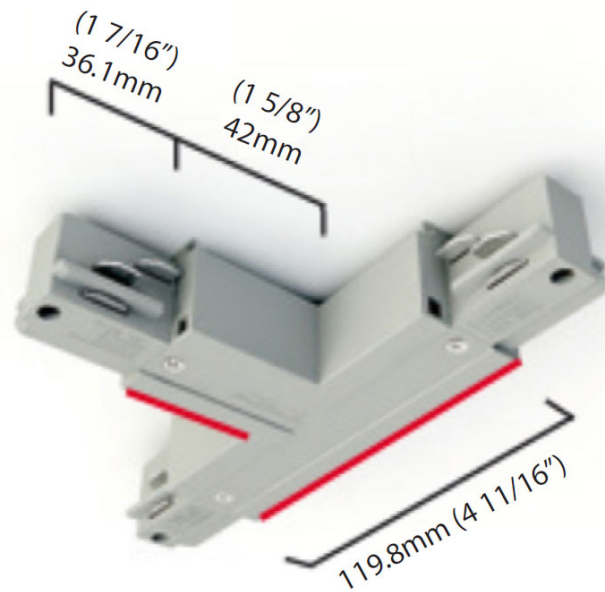

D96073- COMPONENTS TRACK

D99072-

DESCRIPTION
Track - 2-Circuit - T Coupler - Outside Right -

GENERAL

Brand: Milan
Division: Design
Mounting Type: Track

PHYSICAL

Length (mm): 42
Length (in): 1 5/8
Width (mm): 120
Width (in): 4 3/4
Height (mm): 32
Height (in): 1 1/4
Fixture Finish: WHI / BLK / SIL

RATINGS AND CERTIFICATIONS

Certified By: Certified for North American Standards

PROJECT
TYPE
NOTES
QUANTITY
DATE