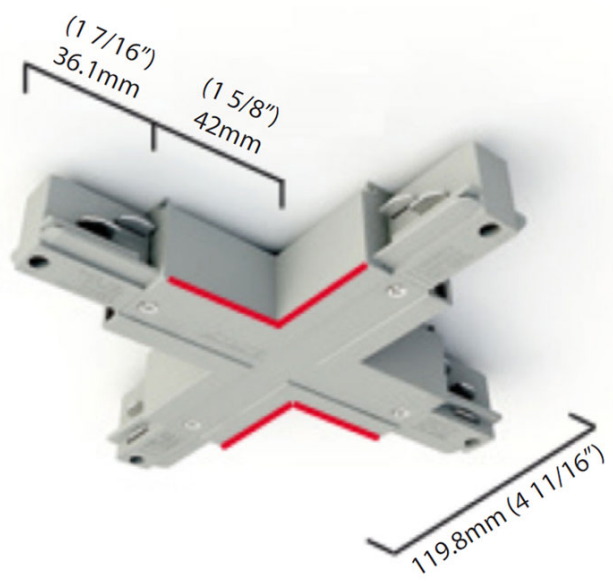

D96073- COMPONENTS TRACK

D99078-

DESCRIPTION
Track - 2-Circuit - X Coupler - White

GENERAL
Brand: Milan
Division: Design
Mounting Type: Track

PHYSICAL
Length (mm): 120
Length (in): 4 ¾
Width (mm): 120
Width (in): 4 ¾
Height (mm): 32
Height (in): 1 ¼
Fixture Finish: WHI / BLK / SIL

RATINGS AND CERTIFICATIONS
Certified By: Certified for North American Standards

PROJECT	_____
TYPE	_____
NOTES	_____
QUANTITY	_____
DATE	_____