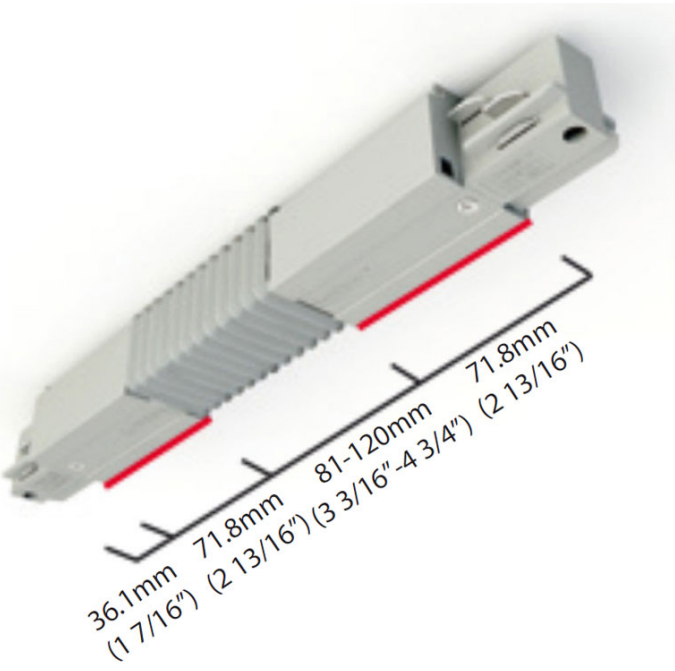

D96073- COMPONENTS TRACK

D99102-

DESCRIPTION
Track - 2-Circuit - Flex Coupler

GENERAL

Brand: Milan
Division: Design
Mounting Type: Track

PHYSICAL

Length (mm): 264
Length (in): 10 ³/₈
Width (mm): 36
Width (in): 1 ⁷/₁₆
Height (mm): 32
Height (in): 1 ¹/₄
Fixture Finish: WHI / BLK / SIL

RATINGS AND CERTIFICATIONS

Certified By: Certified for North American Standards

PROJECT	_____
TYPE	_____
NOTES	_____
QUANTITY	_____
DATE	_____