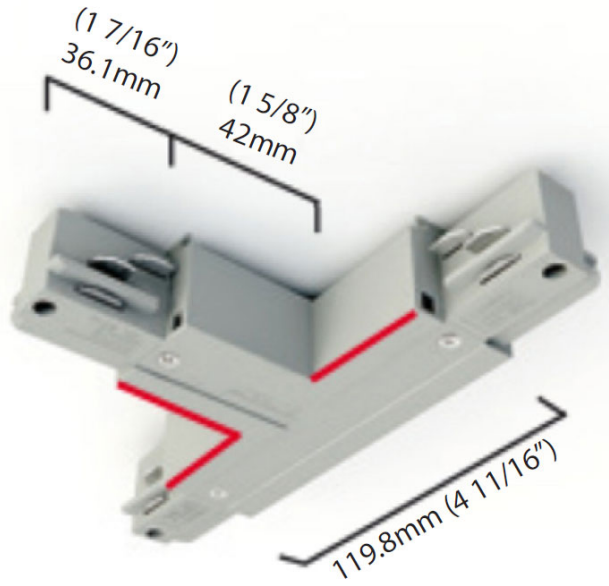

D96073- COMPONENTS TRACK

PROJECT	_____
TYPE	_____
NOTES	_____
QUANTITY	_____
DATE	_____

D99066-

DESCRIPTION
Track - 2-Circuit - T Coupler - Inside Right

GENERAL
Brand: Milan
Division: Design
Mounting Type: Track

PHYSICAL
Length (mm): 42
Length (in): 1 ⁵/₈
Width (mm): 120
Width (in): 4 ³/₄
Height (mm): 32
Height (in): 1 ¹/₄
Fixture Finish: WHI / BLK / SIL

RATINGS AND CERTIFICATIONS
Certified By: Certified for North American Standards