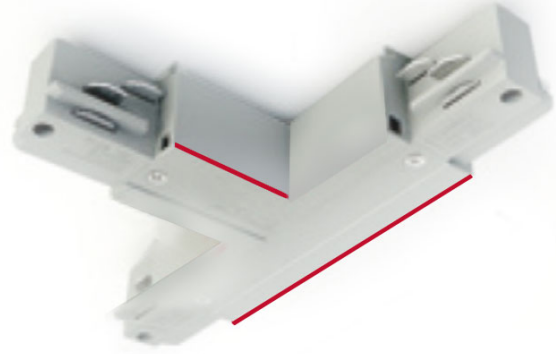

PHYSICAL

Length (mm): 42
Length (in): 1 5/8
Width (mm): 120
Width (in): 4 3/4
Height (mm): 32
Height (in): 1 1/4
Fixture Finish: WHI / BLK / SIL

RATINGS AND CERTIFICATIONS

Certified By: Certified for North American Standards