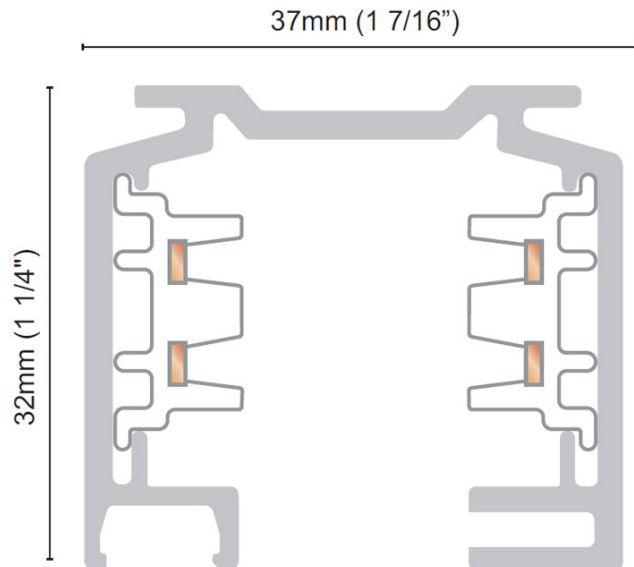

D96073- COMPONENTS TRACK

PROJECT	_____
TYPE	_____
NOTES	_____
QUANTITY	_____
DATE	_____

D99021-

DESCRIPTION
4' - 2-Circuit Surface Track - _____

GENERAL

Brand: Milan _____
Division: Design _____
Mounting Type: Track _____

PHYSICAL

Length (mm): 1219 _____
Length (in): 48.0 _____
Width (mm): 36 _____
Width (in): 1 7/16 _____
Height (mm): 32 _____
Height (in): 1 1/4 _____
Fixture Finish: WHI / BLK / SIL _____
Fixture Material: Metal _____

RATINGS AND CERTIFICATIONS

Certified By: Certified for North American Standards _____
IP rating: IP20 _____