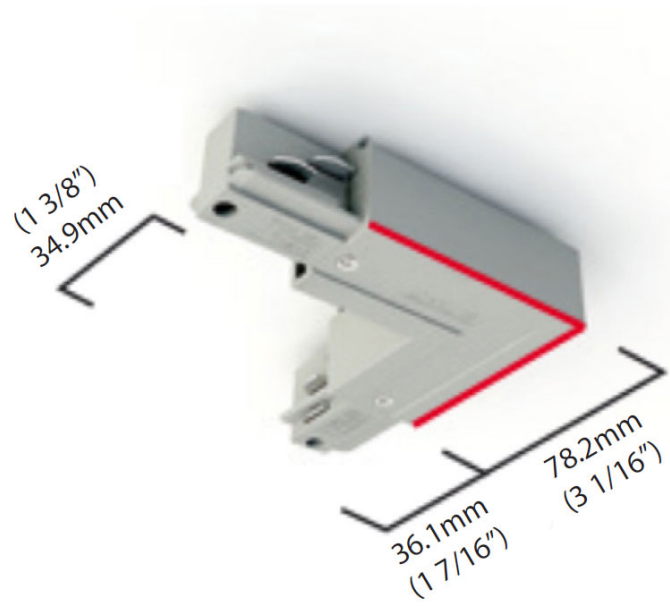

D96073- COMPONENTS TRACK

D99093-

DESCRIPTION
Track - 2-Circuit - L-Coupler - Outside - White

GENERAL
Brand: Milan
Division: Design
Mounting Type: Track

PHYSICAL
Length (mm): 78
Length (in): 3 1/16
Width (mm): 78
Width (in): 3 1/16
Height (mm): 32
Height (in): 1 1/4
Fixture Finish: WHI / BLK / SIL

RATINGS AND CERTIFICATIONS
Certified By: Certified for North American Standards

PROJECT	_____
TYPE	_____
NOTES	_____
QUANTITY	_____
DATE	_____