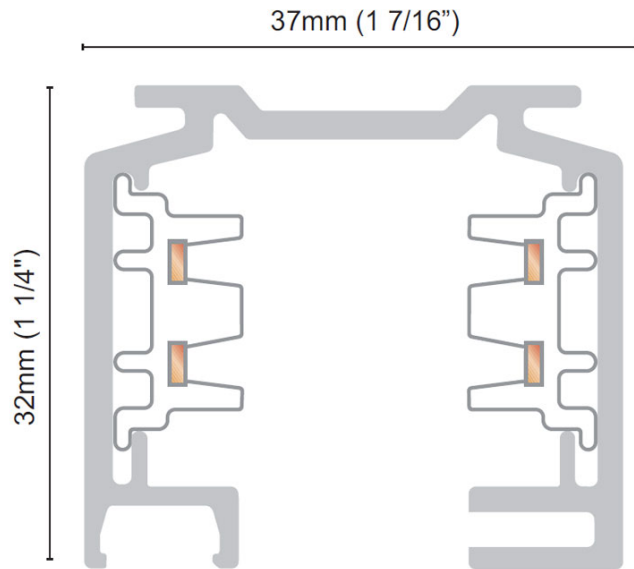

D96073- COMPONENTS TRACK

PROJECT	_____
TYPE	_____
NOTES	_____
QUANTITY	_____
DATE	_____

D99027-

DESCRIPTION
12' - 2-Circuit Surface Track

GENERAL
Brand: Milan
Division: Design
Mounting Type: Track

PHYSICAL
Length (mm): 3658
Length (in): 120.0
Width (mm): 36
Width (in): 1 7/16
Height (mm): 32
Height (in): 1 1/4
Fixture Finish: WHI / BLK / SIL
Fixture Material: Metal

RATINGS AND CERTIFICATIONS
Certified By: Certified for North American Standards
IP rating: IP20