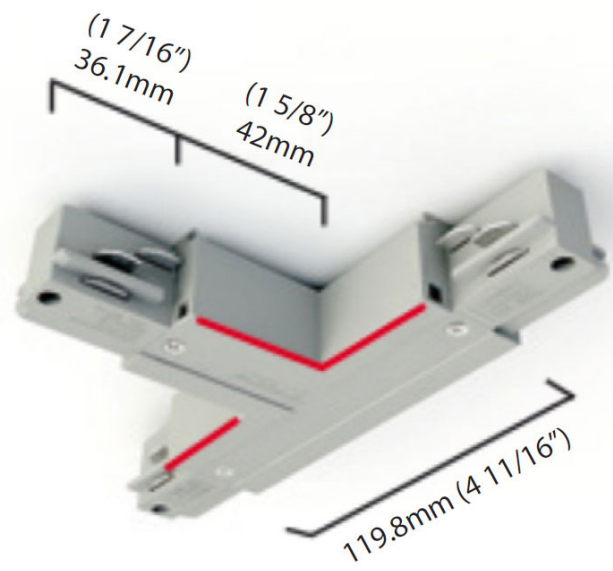

D96073- COMPONENTS TRACK

D99069-

DESCRIPTION
Track - 2-Circuit - T Coupler - Inside Left -

GENERAL

Brand: Milan
Division: Design
Mounting Type: Track

PHYSICAL

Length (mm): 42
Length (in): 1 5/8
Width (mm): 120
Width (in): 4 3/4
Height (mm): 32
Height (in): 1 1/4
Fixture Finish: WHI / BLK / SIL

RATINGS AND CERTIFICATIONS

Certified By: Certified for North American Standards

PROJECT	_____
TYPE	_____
NOTES	_____
QUANTITY	_____
DATE	_____