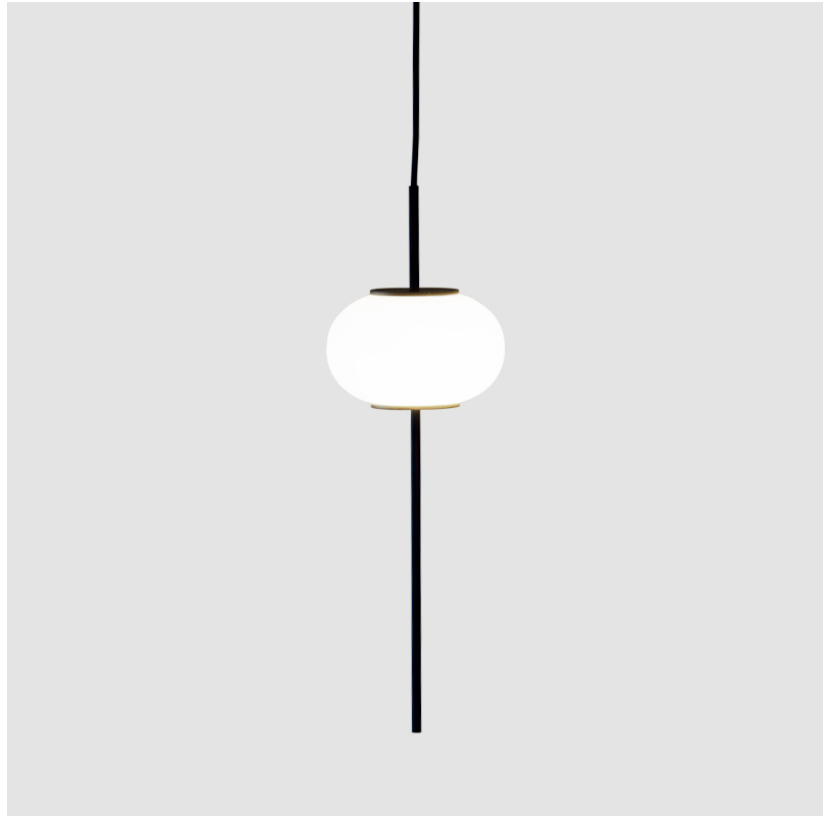

D9ASTRO-MOD-SYS COMPONENTS SUSPENSION

D91250

DESCRIPTION

Astros - Modular Suspension - Ø150mm/5 7/8" - 2 x Max. 4.8W G9 Retrofit LED - Without Canopy - Matte Black Lacquer

GENERAL

Series: Astros
Subseries: Astros Modular
Partner: Milan
Division: Design
Installation: Suspension
Product Type: Pendant
Mounting Location: Ceiling

PHYSICAL

Shape: Oval
Diameter (mm): 150
Diameter (in): 5 7/8
Height (mm): 460
Height (in): 18 1/8
Max. Overall Height (mm): 3000
Max. Overall Height (in): 118 1/8
Weight (kg): 1.8
Weight (lbs): 3.999
Diffuser: Glass - Opal
Fixture Finish: MBQ
Fixture Material: Glass / Metal
Primary Material: Glass
Cable Details: 2540mm/100" Cable

ELECTRICAL

Number of Lamps: 2
Lamp Type: LED Retrofit
Bulb Included: Bulb Not Included
Total Output Wattage (W): 9.6
Max. Wattage Per Lamp (W): 4.8
Lamp Base: G9
Dimming: Non-Dimming / Phase Dimming (120vac Only)
Input Voltage (V): 120

RATINGS AND CERTIFICATIONS

Certified By: CSA Certified to UL and CSA Standards
IP rating: IP20