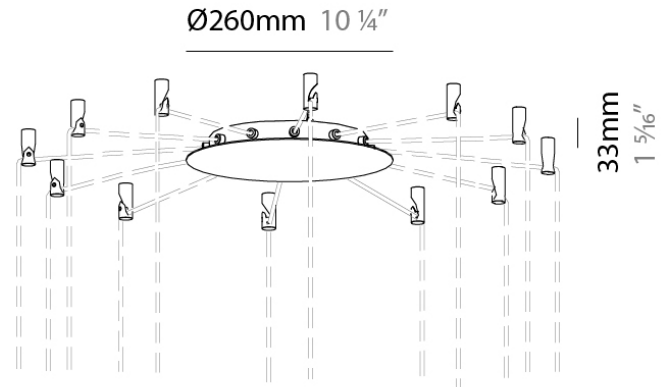

D9ASTRO-MOD-SYS COMPONENTS

D99142

DESCRIPTION

Canopy for 7 to 12 lights - Textured Black Lacquer

GENERAL

Series: Land

Partner: Milan

Division: Design

PHYSICAL

Diameter (mm): 260

Diameter (in): 10 1/4"

Height (mm): 33

Height (in): 1 5/16"

RATINGS AND CERTIFICATIONS

Certified By: CSA Certified to UL and CSA Standards

IP rating: IP55