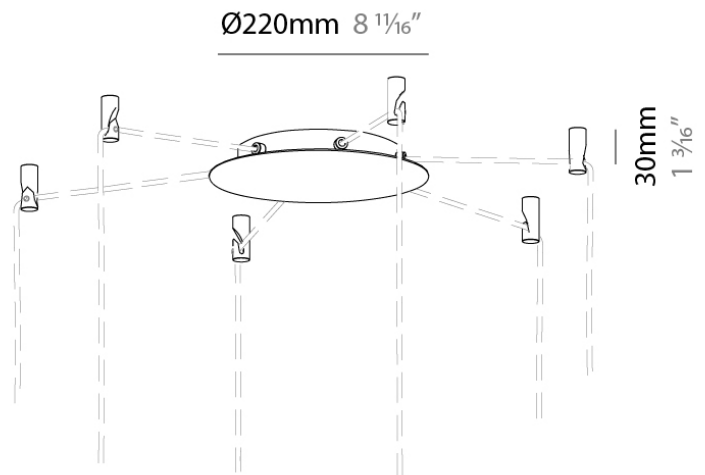

D9ASTRO-MOD-SYS COMPONENTS

D99141

DESCRIPTION

Canopy for 2 to 6 lights - Textured Black Lacquer

GENERAL

Series: Land

Partner: Milan

Division: Design

PHYSICAL

Diameter (mm): 220

Diameter (in): 8 ¹¹/₁₆

Height (mm): 30

Height (in): 1 ³/₁₆

RATINGS AND CERTIFICATIONS

Certified By: CSA Certified to UL and CSA Standards

IP rating: IP55