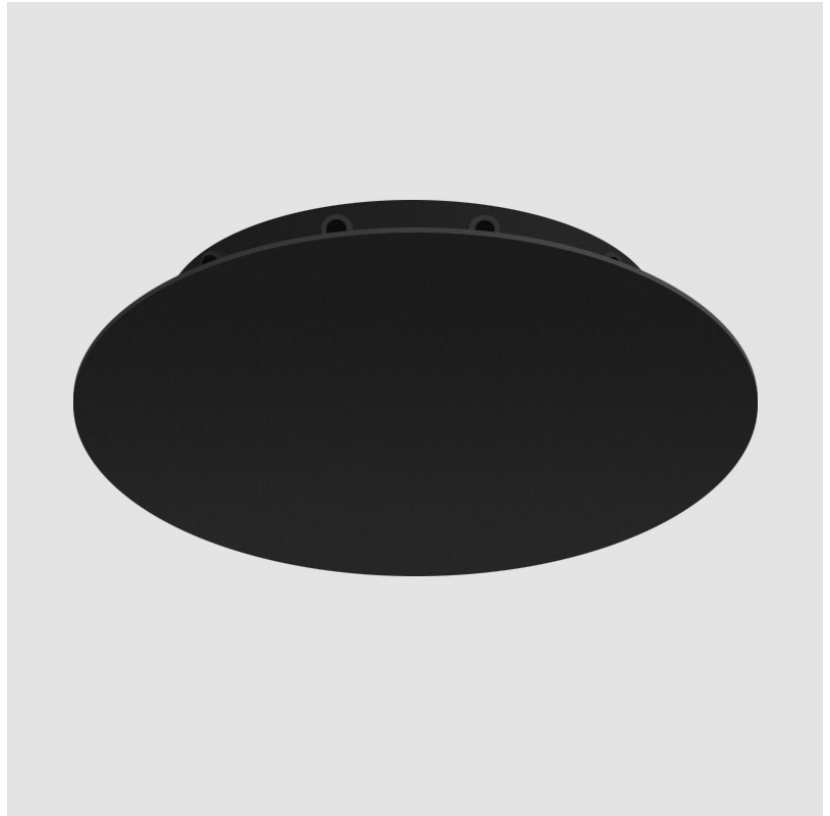

D9ASTRO-MOD-SYS COMPONENTS

D99142

DESCRIPTION

Canopy for 7 to 12 lights - Textured Black Lacquer

GENERAL

Series: Land

Partner: Milan

Division: Design

PHYSICAL

Diameter (mm): 260

Diameter (in): 10 1/4"

Height (mm): 33

Height (in): 1 5/16"

RATINGS AND CERTIFICATIONS

Certified By: CSA Certified to UL and CSA Standards

IP rating: IP55