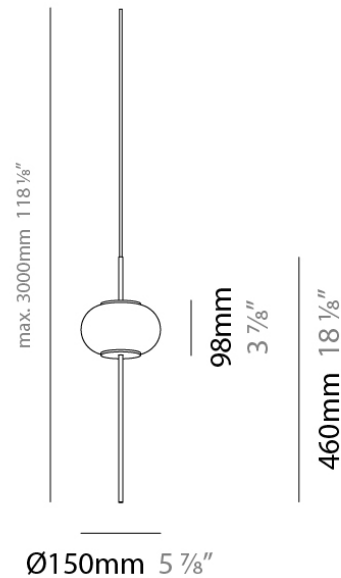

D9ASTRO-MOD-SYS COMPONENTS SUSPENSION

D91250

DESCRIPTION

Astros - Modular Suspension - Ø150mm/5 7/8" - 2 x Max. 4.8W G9 Retrofit LED - Without Canopy - Matte Black Lacquer

GENERAL

Series: Astros
Subseries: Astros Modular
Partner: Milan
Division: Design
Installation: Suspension
Product Type: Pendant
Mounting Location: Ceiling

PHYSICAL

Shape: Oval
Diameter (mm): 150
Diameter (in): 5 7/8
Height (mm): 460
Height (in): 18 1/8
Max. Overall Height (mm): 3000
Max. Overall Height (in): 118 1/8
Weight (kg): 1.8
Weight (lbs): 3.999
Diffuser: Glass - Opal
Fixture Finish: MBQ
Fixture Material: Glass / Metal
Primary Material: Glass
Cable Details: 2540mm/100" Cable

ELECTRICAL

Number of Lamps: 2
Lamp Type: LED Retrofit
Bulb Included: Bulb Not Included
Total Output Wattage (W): 9.6
Max. Wattage Per Lamp (W): 4.8
Lamp Base: G9
Dimming: Non-Dimming / Phase Dimming (120vac Only)
Input Voltage (V): 120

RATINGS AND CERTIFICATIONS

Certified By: CSA Certified to UL and CSA Standards
IP rating: IP20