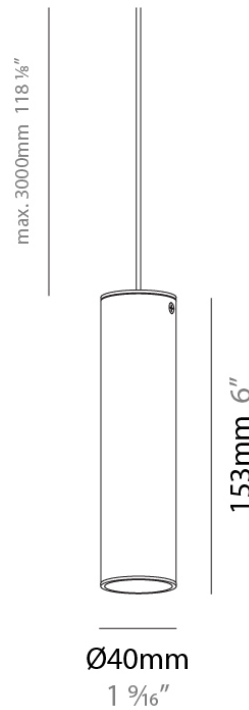

D9HAUL-MOD-SYS COMPONENTS SUSPENSION

D91251-

DESCRIPTION

Suspension - 55mm/6" - 5W DOB LED - 2770K - 500lm - 120V - without Canopy -

GENERAL

Series: Haul
Subseries: Haul Modular
Partner: Milan
Division: Design
Installation: Suspension
Mounting Location: Ceiling
Light Distribution: Direct

PHYSICAL

Shape: Cylinder
Diameter (mm): 40
Diameter (in): 1 9/16
Height (mm): 153
Height (in): 6
Max. Overall Height (mm): 2153
Max. Overall Height (in): 84 3/4
Fixture Finish: MWL / MBQ
Fixture Material: Aluminum

ELECTRICAL

Number of Lamps: 1
Lamp Type: LED Retrofit
Max. Wattage Per Lamp (W): 5
Lamp Base: GU10
Input Voltage (V): 120

LED

Color Temperature (°K): 2700
Max. Delivered Lumen (lm): 500
CRI: >90 CRI

RATINGS AND CERTIFICATIONS

Certified By: Certified for North American Standards
IP rating: IP20