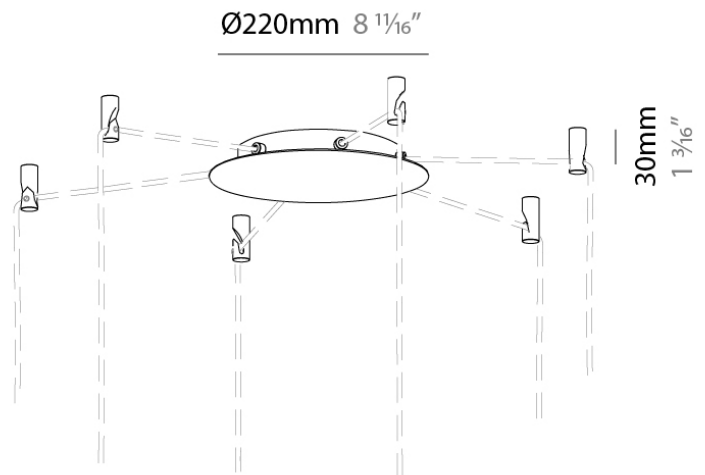

D9HAUL-MOD-SYS COMPONENTS

D99141

DESCRIPTION

Canopy for 2 to 6 lights - Textured Black Lacquer

GENERAL

Series: Land

Partner: Milan

Division: Design

PHYSICAL

Diameter (mm): 220

Diameter (in): 8 ¹¹/₁₆

Height (mm): 30

Height (in): 1 ³/₁₆

RATINGS AND CERTIFICATIONS

Certified By: CSA Certified to UL and CSA Standards

IP rating: IP55