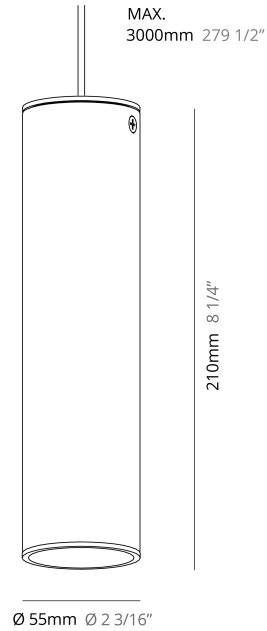

PROJECT
TYPE
NOTES
QUANTITY
DATE

D9HAUL-MOD-SYS COMPONENTS SUSPENSION

D91252-

DESCRIPTION

Suspension - 55mm/6" - 7W DOB LED - 2770K - 665lm - 120V - without Canopy -

GENERAL

Series: Haul
Subseries: Haul Modular
Partner: Milan
Division: Design
Installation: Suspension
Mounting Location: Ceiling
Light Distribution: Direct

PHYSICAL

Shape: Cylinder
Diameter (mm): 55
Diameter (in): 2 3/16
Height (mm): 210
Height (in): 8 1/4
Max. Overall Height (mm): 22110
Max. Overall Height (in): 87
Fixture Finish: MWL / MBQ
Fixture Material: Aluminum

ELECTRICAL

Number of Lamps: 1
Lamp Type: LED Retrofit
Max. Wattage Per Lamp (W): 7
Lamp Base: GU10
Input Voltage (V): 120

LED

Color Temperature (°K): 2700
Max. Delivered Lumen (lm): 665
CRI: >90 CRI

RATINGS AND CERTIFICATIONS

Certified By: Certified for North American Standards
IP rating: IP20