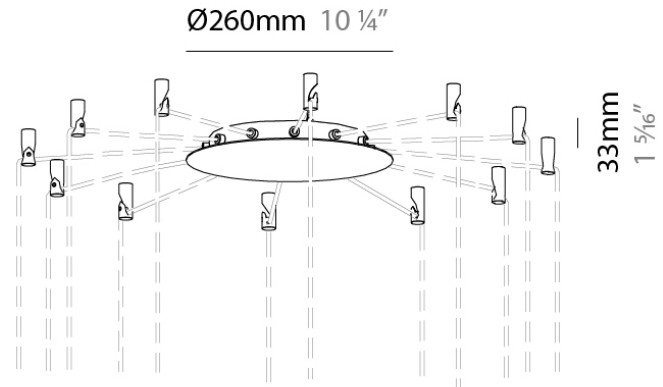

D9HAUL-MOD-SYS COMPONENTS

D99142

DESCRIPTION
Canopy for 7 to 12 lights - Textured Black Lacquer

GENERAL
Series: Land
Partner: Milan
Division: Design

PHYSICAL
Diameter (mm): 260
Diameter (in): 10 1/4"
Height (mm): 33
Height (in): 1 5/16"

RATINGS AND CERTIFICATIONS
Certified By: CSA Certified to UL and CSA Standards
IP rating: IP55