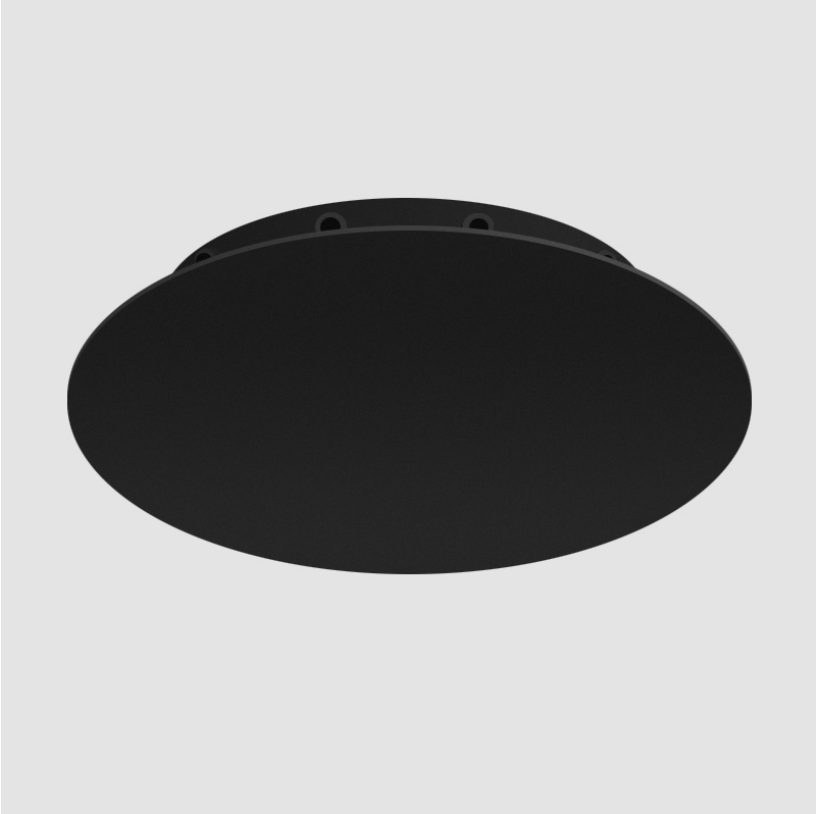

D9HAUL-MOD-SYS COMPONENTS

D99142

DESCRIPTION
Canopy for 7 to 12 lights - Textured Black Lacquer

GENERAL
Series: Land
Partner: Milan
Division: Design

PHYSICAL
Diameter (mm): 260
Diameter (in): 10 1/4"
Height (mm): 33
Height (in): 1 5/16"

RATINGS AND CERTIFICATIONS
Certified By: CSA Certified to UL and CSA Standards
IP rating: IP55