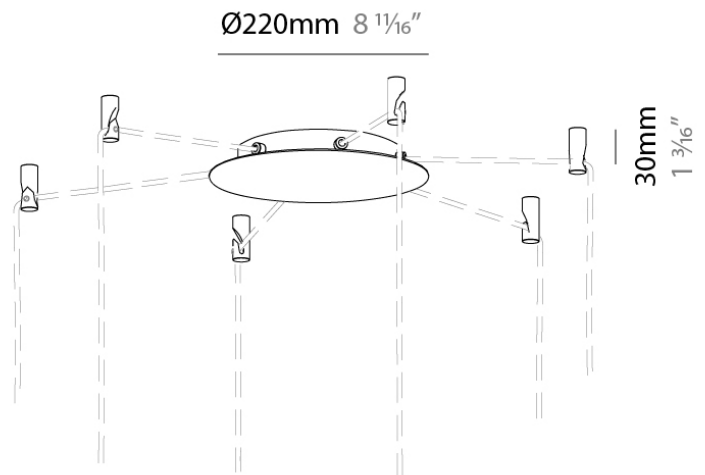

D9KRONN-MOD-SYS COMPONENTS

D99141

DESCRIPTION

Canopy for 2 to 6 lights - Textured Black Lacquer

GENERAL

Series: Land

Partner: Milan

Division: Design

PHYSICAL

Diameter (mm): 220

Diameter (in): 8 ¹¹/₁₆

Height (mm): 30

Height (in): 1 ³/₁₆

RATINGS AND CERTIFICATIONS

Certified By: CSA Certified to UL and CSA Standards

IP rating: IP55