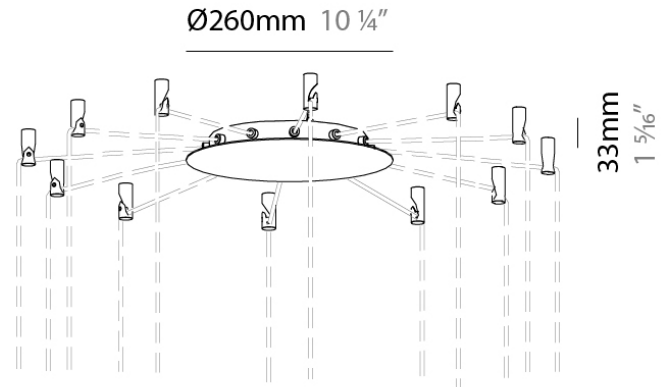

D9KRONN-MOD-SYS COMPONENTS

D99142

DESCRIPTION

Canopy for 7 to 12 lights - Textured Black Lacquer

GENERAL

Series: Land

Partner: Milan

Division: Design

PHYSICAL

Diameter (mm): 260

Diameter (in): 10 1/4"

Height (mm): 33

Height (in): 1 5/16"

RATINGS AND CERTIFICATIONS

Certified By: CSA Certified to UL and CSA Standards

IP rating: IP55