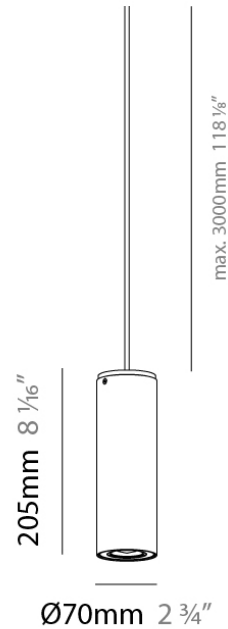

PROJECT	
TYPE	
NOTES	
QUANTITY	
DATE	

D9KRONN-MOD-SYS COMPONENTS SUSPENSION

D91248-

DESCRIPTION

Kronn - Modular Suspension - Pendant - Max. 4W LED Retrofit - GU10 - MR16 - 120Vac - Without Canopy

GENERAL

Series: Kronn
Subseries: Kronn Modular
Partner: Milan
Division: Design
Installation: Suspension
Product Type: Pendant
Mounting Location: Ceiling
Light Distribution: Direct

PHYSICAL

Shape: Cylinder
Diameter (mm): 70
Diameter (in): 2 3/4
Height (mm): 205
Height (in): 8 1/16
Max. Overall Height (mm): 3000
Max. Overall Height (in): 118 1/8
Fixture Finish: CHR / MWL / MBQ
Fixture Material: Extruded Aluminum
Cable Details: 3000mm / 118 1/8" Transparent Cable

ELECTRICAL

Number of Lamps: 1
Lamp Type: LED Retrofit
Lamp Shape: MR16
Bulb Included: Bulb Not Included
Max. Wattage Per Lamp (W): 4
Lamp Base: GU10
Input Voltage (V): 120

RATINGS AND CERTIFICATIONS

Certified By: Certified for North American Standards
IP rating: IP20