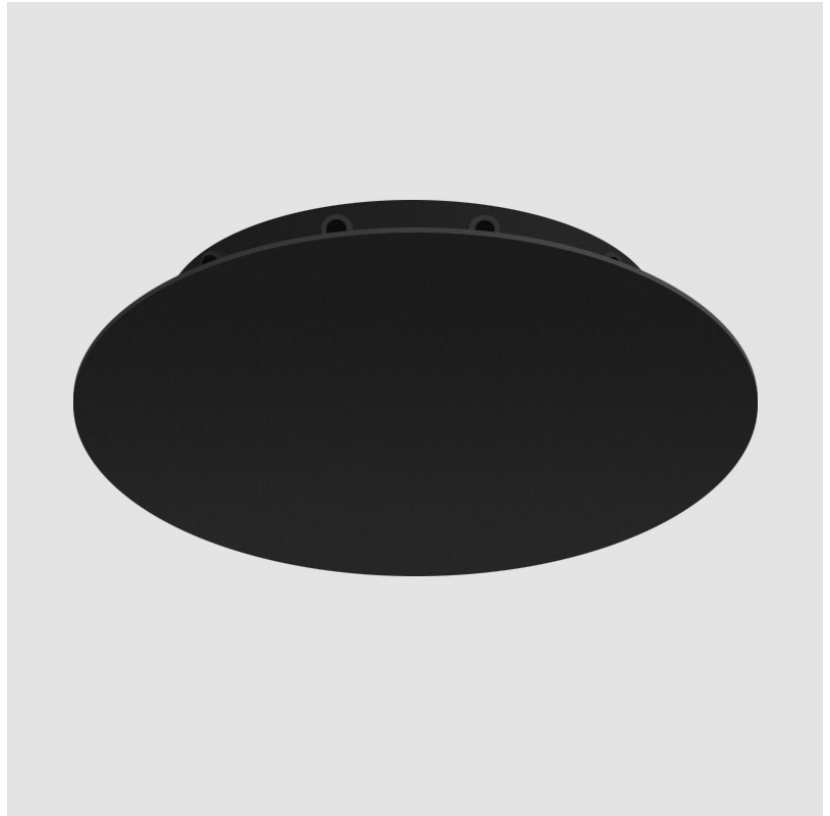

D9KRONN-MOD-SYS COMPONENTS

D99142

DESCRIPTION

Canopy for 7 to 12 lights - Textured Black Lacquer

GENERAL

Series: Land

Partner: Milan

Division: Design

PHYSICAL

Diameter (mm): 260

Diameter (in): 10 1/4"

Height (mm): 33

Height (in): 1 5/16"

RATINGS AND CERTIFICATIONS

Certified By: CSA Certified to UL and CSA Standards

IP rating: IP55