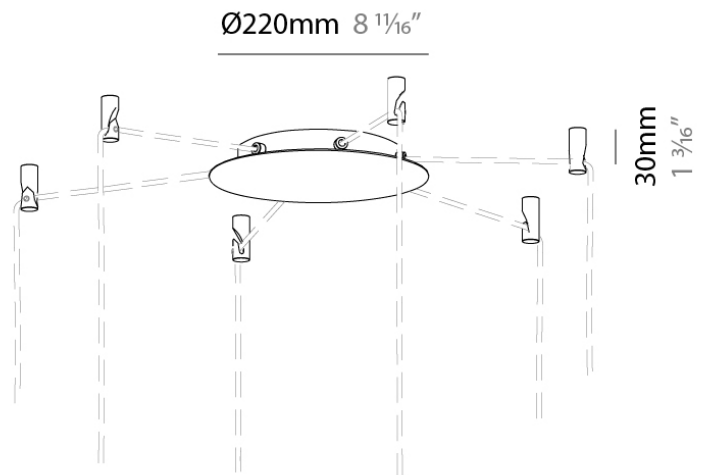

PHYSICAL

Shape: Abstract
 Diameter (mm): 90
 Diameter (in): 3 ⁹/₁₆
 Height (mm): 90
 Height (in): 3 ⁹/₁₆
 Max. Overall Height (mm): 3000
 Max. Overall Height (in): 118 ⁷/₈
 Weight (kg): 1.8
 Weight (lbs): 3.999
 Diffuser: Glass - Opal
 Fixture Finish: AGL
 Fixture Material: Glass / Metal
 Primary Material: Glass
 Cable Details: 3000mm / 118 1/8" Cable

PHYSICAL
Shape: Round
Diameter (mm): 300
Diameter (in): 11 ¹³/₁₆
Height (mm): 9
Height (in): 0 ³/₈
Fixture Finish: AGL / MCL / MKL
Fixture Material: Aluminum

RATINGS AND CERTIFICATIONS
Certified By: Certified for North American Standards
IP rating: IP20

PHYSICAL

Diameter (mm): 220

Diameter (in): 8 ¹¹/₁₆

Height (mm): 30

Height (in): 1 ³/₁₆

RATINGS AND CERTIFICATIONS

Certified By: CSA Certified to UL and CSA Standards

IP rating: IP55

PHYSICAL

Diameter (mm): 260

Diameter (in): 10 1/4"

Height (mm): 33

Height (in): 1 5/16"

RATINGS AND CERTIFICATIONS

Certified By: CSA Certified to UL and CSA Standards

IP rating: IP55