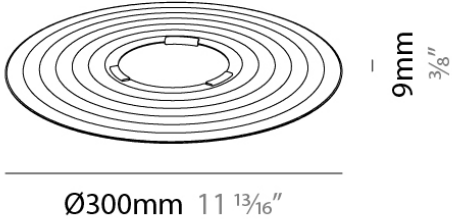

PHYSICAL

Shape: Abstract
 Diameter (mm): 90
 Diameter (in): 3 9/16
 Height (mm): 90
 Height (in): 3 9/16
 Max. Overall Height (mm): 3000
 Max. Overall Height (in): 118 7/8
 Weight (kg): 1.8
 Weight (lbs): 3.999
 Diffuser: Glass - Opal
 Fixture Finish: AGL
 Fixture Material: Glass / Metal
 Primary Material: Glass
 Cable Details: 3000mm / 118 1/8" Cable

Certified By: CSA Certified to UL and CSA Standards
 IP rating: IP20

PROJECT	
TYPE	
NOTES	
QUANTITY	
DATE	

D9SYMP-MOD-SYS COMPONENTS

D99123-

DESCRIPTION
Symphony - Stamped Lampshade - Ø300mm

GENERAL
Series: Symphony
Partner: Milan
Division: Design

PHYSICAL
Shape: Round
Diameter (mm): 300
Diameter (in): 11 ¹³/₁₆
Height (mm): 9
Height (in): 0 ³/₈
Fixture Finish: AGL / MCL / MKL
Fixture Material: Aluminum

RATINGS AND CERTIFICATIONS
Certified By: Certified for North American Standards
IP rating: IP20

PHYSICAL

Diameter (mm): 260

Diameter (in): 10 1/4"

Height (mm): 33

Height (in): 1 5/16"

RATINGS AND CERTIFICATIONS

Certified By: CSA Certified to UL and CSA Standards

IP rating: IP55