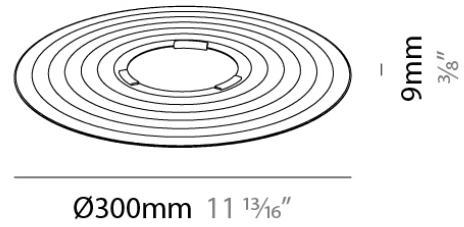

PHYSICAL

Shape: Abstract
 Diameter (mm): 90
 Diameter (in): 3 ⁹/₁₆
 Height (mm): 90
 Height (in): 3 ⁹/₁₆
 Max. Overall Height (mm): 3000
 Max. Overall Height (in): 118 ⁷/₈
 Weight (kg): 1.8
 Weight (lbs): 3.999
 Diffuser: Glass - Opal
 Fixture Finish: AGL
 Fixture Material: Glass / Metal
 Primary Material: Glass
 Cable Details: 3000mm / 118 1/8" Cable

Certified By: CSA Certified to UL and CSA Standards
 IP rating: IP20

D9SYMP-MOD-SYS COMPONENTS

PROJECT	
TYPE	
NOTES	
QUANTITY	
DATE	

D99123-

DESCRIPTION
Symphony - Stamped Lampshade - Ø300mm

GENERAL
Series: Symphony
Partner: Milan
Division: Design

PHYSICAL
Shape: Round
Diameter (mm): 300
Diameter (in): 11 ¹³/₁₆
Height (mm): 9
Height (in): 0 ³/₈
Fixture Finish: AGL / MCL / MKL
Fixture Material: Aluminum

RATINGS AND CERTIFICATIONS
Certified By: Certified for North American Standards
IP rating: IP20

PHYSICAL

Diameter (mm): 260

Diameter (in): 10 1/4"

Height (mm): 33

Height (in): 1 5/16"

RATINGS AND CERTIFICATIONS

Certified By: CSA Certified to UL and CSA Standards

IP rating: IP55