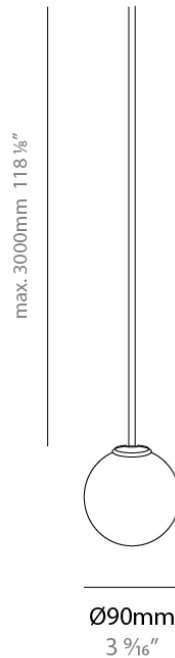

D9SYMP-MOD-SYS COMPONENTS SUSPENSION

D91247

GENERAL

Series: Symphony
Partner: Milan
Division: Design
Installation: Suspension
Product Type: Pendant
Mounting Location: Ceiling
Light Distribution: Adjustable

PHYSICAL

Shape: Abstract
Diameter (mm): 90
Diameter (in): 3 ⁹/₁₆
Height (mm): 90
Height (in): 3 ⁹/₁₆
Max. Overall Height (mm): 3000
Max. Overall Height (in): 118 ⁷/₈
Weight (kg): 1.8
Weight (lbs): 3.999
Diffuser: Glass - Opal
Fixture Finish: AGL
Fixture Material: Glass / Metal
Primary Material: Glass
Cable Details: 3000mm / 118 1/8" Cable

ELECTRICAL

Number of Lamps: 1
Lamp Type: LED Retrofit
Bulb Included: Bulb Not Included
Total Output Wattage (W): 4.8
Max. Wattage Per Lamp (W): 4.8
Lamp Base: G9
Input Voltage (V): 120

RATINGS AND CERTIFICATIONS

Certified By: CSA Certified to UL and CSA Standards
IP rating: IP20