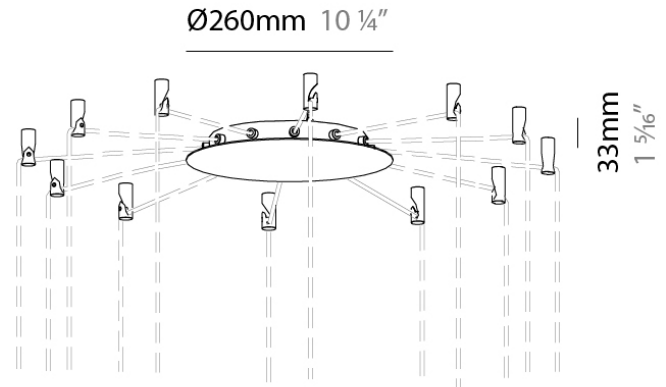

PHYSICAL

Shape: Abstract
 Diameter (mm): 90
 Diameter (in): 3 9/16
 Height (mm): 90
 Height (in): 3 9/16
 Max. Overall Height (mm): 3000
 Max. Overall Height (in): 118 7/8
 Weight (kg): 1.8
 Weight (lbs): 3.999
 Diffuser: Glass - Opal
 Fixture Finish: AGL
 Fixture Material: Glass / Metal
 Primary Material: Glass
 Cable Details: 3000mm / 118 1/8" Cable

PHYSICAL
Shape: Round
Diameter (mm): 300
Diameter (in): 11 ¹³/₁₆
Height (mm): 9
Height (in): 0 ³/₈
Fixture Finish: AGL / MCL / MKL
Fixture Material: Aluminum

RATINGS AND CERTIFICATIONS
Certified By: Certified for North American Standards
IP rating: IP20

PHYSICAL

Diameter (mm): 260

Diameter (in): 10 1/4"

Height (mm): 33

Height (in): 1 5/16"

RATINGS AND CERTIFICATIONS

Certified By: CSA Certified to UL and CSA Standards

IP rating: IP55

IP RATING

	protected against ingress of solid bodies greater than 12.5mm (finger)
	protected against ingress of solid bodies greater than 2.5mm protected against sprays of water up to 60 degrees from the vertical (rain)
	protected against ingress of solid bodies greater than 1mm (wire) no protection against the ingress of moisture
	protected against ingress of solid bodies greater than 1mm (wire) protected against sprays of water up to 60 degrees from the vertical (rain)
	protected against ingress of solid bodies greater than 1mm (wire) protected against water splashed from all directions
	protected against limited ingress of dust (wet rooms/covered outdoor areas) protected against water splashed from all directions
	protected against ingress of dust protected against jets of water
	protected against ingress of dust protected against powerful jets of water or heavy seas
	protected against ingress of dust protected against immersion of water between 15cm - 1m for 30 minutes
	protected against ingress of dust protected against immersion of water under pressure for long periods