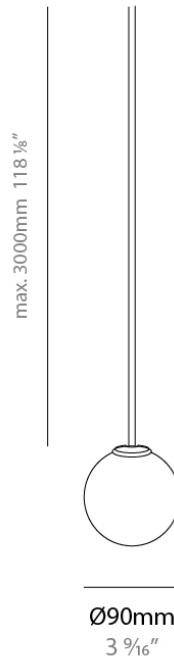

D9SYMP-MOD-SYS COMPONENTS SUSPENSION

D91247

GENERAL

Series: Symphony
Partner: Milan
Division: Design
Installation: Suspension
Product Type: Pendant
Mounting Location: Ceiling
Light Distribution: Adjustable

PHYSICAL

Shape: Abstract
Diameter (mm): 90
Diameter (in): 3 9/16
Height (mm): 90
Height (in): 3 9/16
Max. Overall Height (mm): 3000
Max. Overall Height (in): 118 7/8
Weight (kg): 1.8
Weight (lbs): 3.999
Diffuser: Glass - Opal
Fixture Finish: AGL
Fixture Material: Glass / Metal
Primary Material: Glass
Cable Details: 3000mm / 118 1/8" Cable

ELECTRICAL

Number of Lamps: 1
Lamp Type: LED Retrofit
Bulb Included: Bulb Not Included
Total Output Wattage (W): 4.8
Max. Wattage Per Lamp (W): 4.8
Lamp Base: G9
Input Voltage (V): 120

RATINGS AND CERTIFICATIONS

Certified By: CSA Certified to UL and CSA Standards
IP rating: IP20