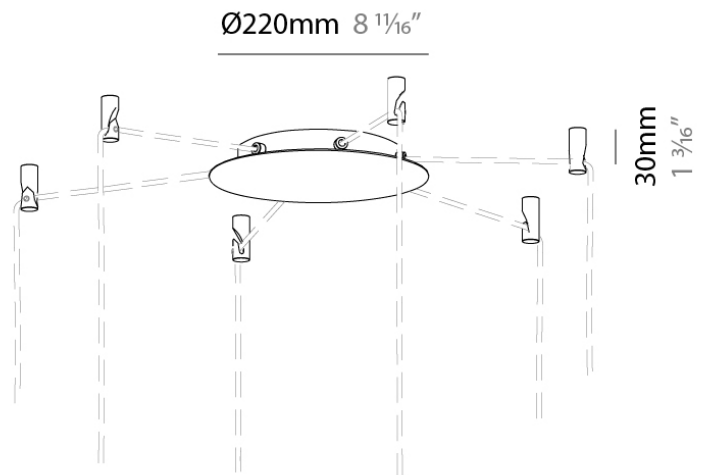

PHYSICAL

Shape: Abstract
 Diameter (mm): 90
 Diameter (in): 3 9/16
 Height (mm): 90
 Height (in): 3 9/16
 Max. Overall Height (mm): 3000
 Max. Overall Height (in): 118 7/8
 Weight (kg): 1.8
 Weight (lbs): 3.999
 Diffuser: Glass - Opal
 Fixture Finish: AGL
 Fixture Material: Glass / Metal
 Primary Material: Glass
 Cable Details: 3000mm / 118 1/8" Cable

PHYSICAL
Shape: Round
Diameter (mm): 300
Diameter (in): 11 ¹³/₁₆
Height (mm): 9
Height (in): 0 ³/₈
Fixture Finish: AGL / MCL / MKL
Fixture Material: Aluminum

RATINGS AND CERTIFICATIONS
Certified By: Certified for North American Standards
IP rating: IP20

PHYSICAL

Diameter (mm): 220

Diameter (in): 8 ¹¹/₁₆

Height (mm): 30

Height (in): 1 ³/₁₆

RATINGS AND CERTIFICATIONS

Certified By: CSA Certified to UL and CSA Standards

IP rating: IP55

PHYSICAL

Diameter (mm): 260

Diameter (in): 10 1/4"

Height (mm): 33

Height (in): 1 5/16"

RATINGS AND CERTIFICATIONS

Certified By: CSA Certified to UL and CSA Standards

IP rating: IP55