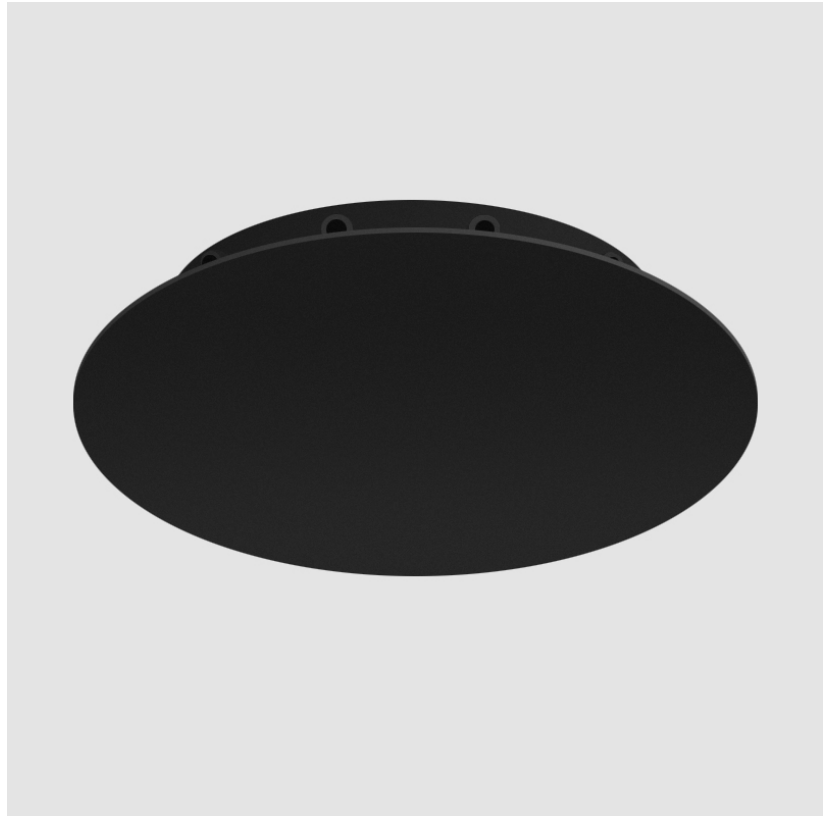

D9SYMP-MOD-SYS COMPONENTS

D99142

DESCRIPTION

Canopy for 7 to 12 lights - Textured Black Lacquer

GENERAL

Series: Land

Partner: Milan

Division: Design

PHYSICAL

Diameter (mm): 260

Diameter (in): 10 1/4"

Height (mm): 33

Height (in): 1 5/16"

RATINGS AND CERTIFICATIONS

Certified By: CSA Certified to UL and CSA Standards

IP rating: IP55