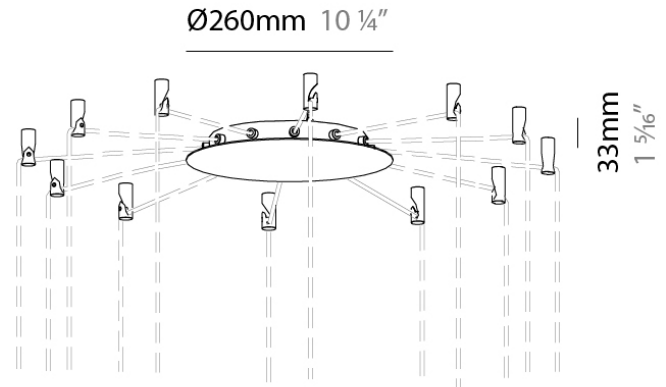

PHYSICAL

Shape: Abstract
 Diameter (mm): 90
 Diameter (in): 3 ⁹/₁₆
 Height (mm): 90
 Height (in): 3 ⁹/₁₆
 Max. Overall Height (mm): 3000
 Max. Overall Height (in): 118 ⁷/₈
 Weight (kg): 1.8
 Weight (lbs): 3.999
 Diffuser: Glass - Opal
 Fixture Finish: AGL
 Fixture Material: Glass / Metal
 Primary Material: Glass
 Cable Details: 3000mm / 118 1/8" Cable

PHYSICAL
Shape: Round
Diameter (mm): 300
Diameter (in): 11 ¹³/₁₆
Height (mm): 9
Height (in): 0 ³/₈
Fixture Finish: AGL / MCL / MKL
Fixture Material: Aluminum

RATINGS AND CERTIFICATIONS
Certified By: Certified for North American Standards
IP rating: IP20

PHYSICAL

Diameter (mm): 260

Diameter (in): 10 1/4"

Height (mm): 33

Height (in): 1 5/16"

RATINGS AND CERTIFICATIONS

Certified By: CSA Certified to UL and CSA Standards

IP rating: IP55

IP RATING

	protected against ingress of solid bodies greater than 12.5mm (finger)
	protected against ingress of solid bodies greater than 2.5mm protected against sprays of water up to 60 degrees from the vertical (rain)
	protected against ingress of solid bodies greater than 1mm (wire) no protection against the ingress of moisture
	protected against ingress of solid bodies greater than 1mm (wire) protected against sprays of water up to 60 degrees from the vertical (rain)
	protected against ingress of solid bodies greater than 1mm (wire) protected against water splashed from all directions
	protected against limited ingress of dust (wet rooms/covered outdoor areas) protected against water splashed from all directions
	protected against ingress of dust protected against jets of water
	protected against ingress of dust protected against powerful jets of water or heavy seas
	protected against ingress of dust protected against immersion of water between 15cm - 1m for 30 minutes
	protected against ingress of dust protected against immersion of water under pressure for long periods