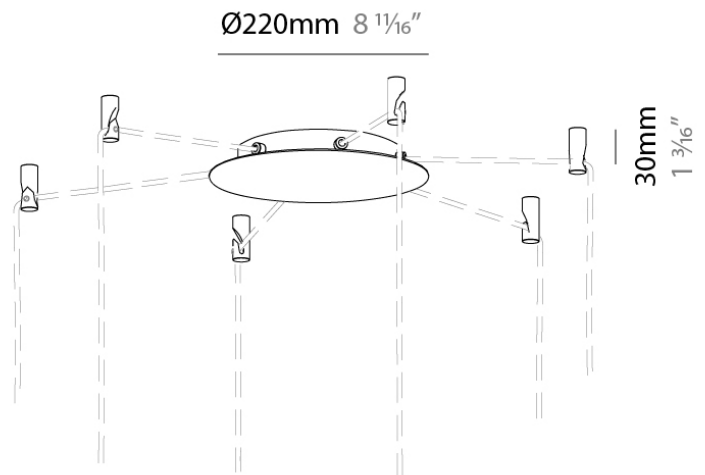

D9THIRD-MOD-SYS COMPONENTS

D99141

DESCRIPTION

Canopy for 2 to 6 lights - Textured Black Lacquer

GENERAL

Series: Land

Partner: Milan

Division: Design

PHYSICAL

Diameter (mm): 220

Diameter (in): 8 ¹¹/₁₆

Height (mm): 30

Height (in): 1 ³/₁₆

RATINGS AND CERTIFICATIONS

Certified By: CSA Certified to UL and CSA Standards

IP rating: IP55