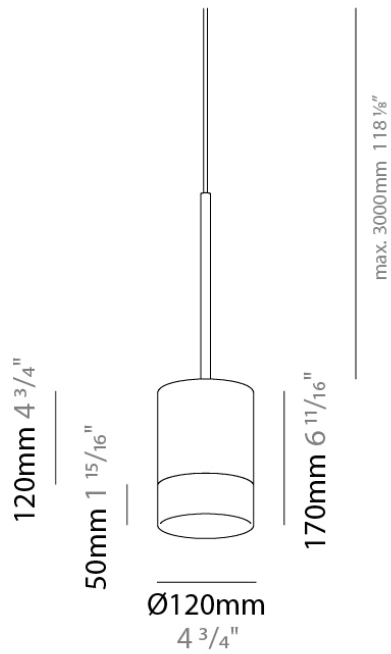

PROJECT	
TYPE	
NOTES	
QUANTITY	
DATE	

D9THIRD-MOD-SYS COMPONENTS SUSPENSION

D91249

DESCRIPTION

Third - Suspension - Max. 1 x 8W LED Retrofit - GU10 - 120Vac - without Canopy, Matte Black Lacquer, Ash Wood Shade

GENERAL

Series: Third
Subseries: Third Modular
Partner: Milan
Division: Design
Installation: Suspension
Product Type: Pendant
Mounting Location: Ceiling
Light Distribution: Adjustable

PHYSICAL

Shape: Cylinder
Diameter (mm): 120
Diameter (in): 4 3/4
Max. Overall Height (mm): 3000
Max. Overall Height (in): 118 1/8
Fixture Finish: MBQ
Fixture Material: Aluminum

ELECTRICAL

Number of Lamps: 1
Lamp Type: LED Retrofit
Lamp Shape: MR16
Bulb Included: Bulb Not Included
Total Output Wattage (W): 8
Max. Wattage Per Lamp (W): 8
Lamp Base: GU10
Input Voltage (V): 120

RATINGS AND CERTIFICATIONS

Certified By: CSA Certified to UL and CSA Standards
IP rating: IP20