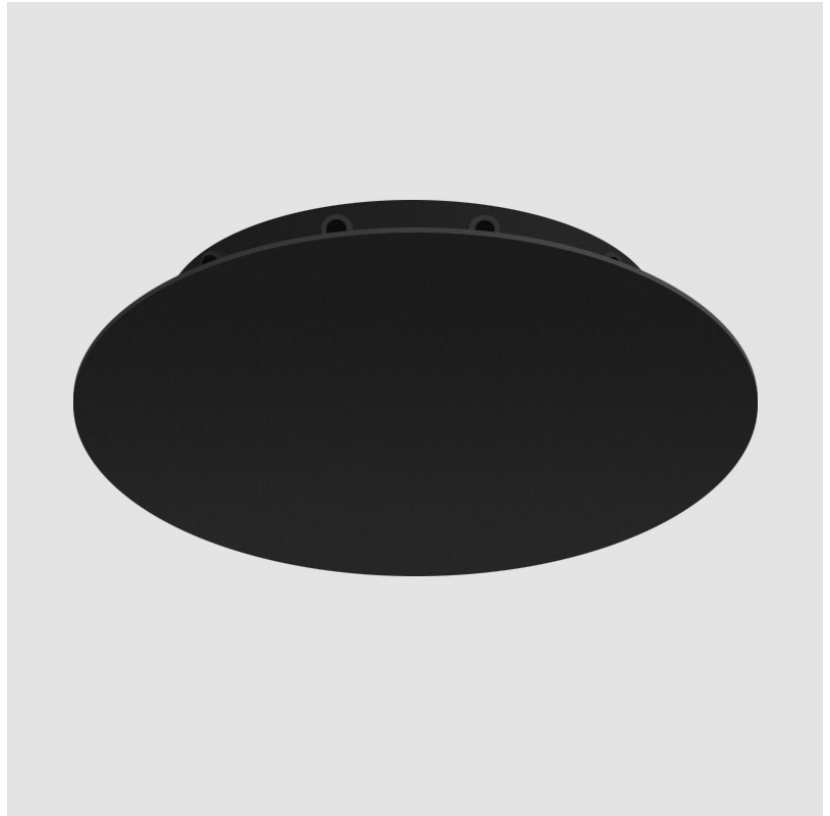

D9THIRD-MOD-SYS COMPONENTS

D99142

DESCRIPTION

Canopy for 7 to 12 lights - Textured Black Lacquer

GENERAL

Series: Land

Partner: Milan

Division: Design

PHYSICAL

Diameter (mm): 260

Diameter (in): 10 1/4"

Height (mm): 33

Height (in): 1 5/16"

RATINGS AND CERTIFICATIONS

Certified By: CSA Certified to UL and CSA Standards

IP rating: IP55