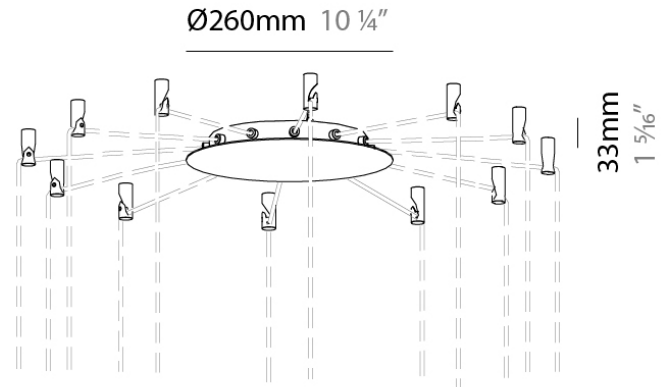

D9THIRD-MOD-SYS COMPONENTS

D99142

DESCRIPTION

Canopy for 7 to 12 lights - Textured Black Lacquer

GENERAL

Series: Land

Partner: Milan

Division: Design

PHYSICAL

Diameter (mm): 260

Diameter (in): 10 1/4"

Height (mm): 33

Height (in): 1 5/16"

RATINGS AND CERTIFICATIONS

Certified By: CSA Certified to UL and CSA Standards

IP rating: IP55