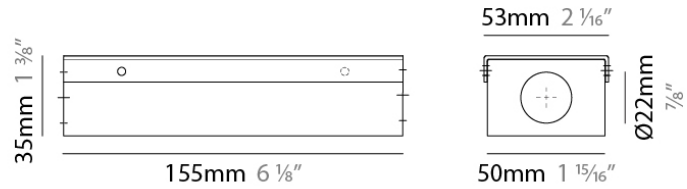

GENERAL

Division: Architectural : Components : LED Drivers

PHYSICAL

Length (mm): 84

Length (in): 3 1/2

Width (mm): 40

Width (in): 1

Height (mm): 25.2

Height (in): 9/16

Max. Overall Height (in): 1

Weight (kg): 0.154

Weight (lbs): 0.339

Fixture Material: Plastic

ELECTRICAL

Lamp Type: LED

Total Output Wattage (W): 14-21

Empty Metal Enclosure for Driver - IP20 - Indoor Rated

GENERAL

Division: Architectural

PHYSICAL

Shape: Rectangle

Length (mm): 155

Length (in): 6 ¹/₈"

Width (mm): 54

Width (in): 2 ¹/₈"

Height (mm): 36

Height (in): 1 ³/₈"

Screws: A4 stainless steel

Fixture Material: Metal

RATINGS AND CERTIFICATIONS

IP rating: IP20

LEGEND