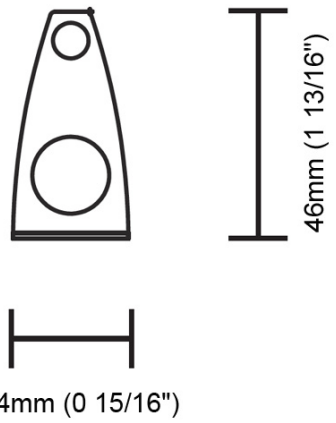

E10C0114- COMPONENTS

E10A0033

DESCRIPTION
Fin - h 46mm - 2 piece Fixing bracket kit

GENERAL
Series: Fin
Partner: Side
Division: Exterior

PHYSICAL
Width (mm): 24
Width (in): 15/16
Height (mm): 46
Height (in): 1 13/16
Fixture Material: Aluminum

RATINGS AND CERTIFICATIONS
Certified By: Certified for North American Standards
IP rating: IP65

PROJECT
TYPE
NOTES
QUANTITY
DATE