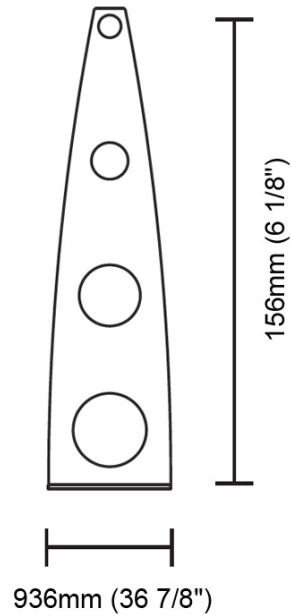

E10C0114- COMPONENTS

E10A0035

DESCRIPTION
Fin - h 156mm - Fixing bracket kit

GENERAL
Series: Fin
Partner: Side
Division: Exterior

PHYSICAL
Width (mm): 40
Width (in): 1 ⁹/₁₆
Height (mm): 156
Height (in): 6 ¹/₈
Fixture Material: Aluminum

RATINGS AND CERTIFICATIONS
Certified By: Certified for North American Standards
IP rating: IP65

PROJECT _____
TYPE _____
NOTES _____
QUANTITY _____
DATE _____