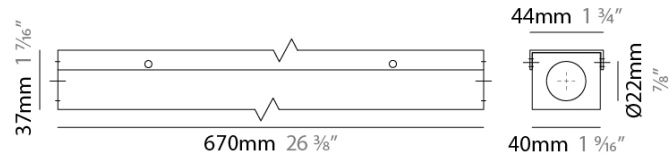

E10C0114- COMPONENTS

PROJECT	_____
TYPE	_____
NOTES	_____
QUANTITY	_____
DATE	_____

ENCP50

DESCRIPTION
Empty Metal Enclosure for Driver - IP20 - Indoor Rated

GENERAL
Division: Architectural : Components

PHYSICAL
Shape: Rectangle
Length (mm): 670
Length (in): 26 3/8
Width (mm): 44
Width (in): 1 3/4
Height (mm): 38
Height (in): 1 1/2
Gasket: 1554JGASKET
Fixture Material: Metal

RATINGS AND CERTIFICATIONS
IP rating: IP20