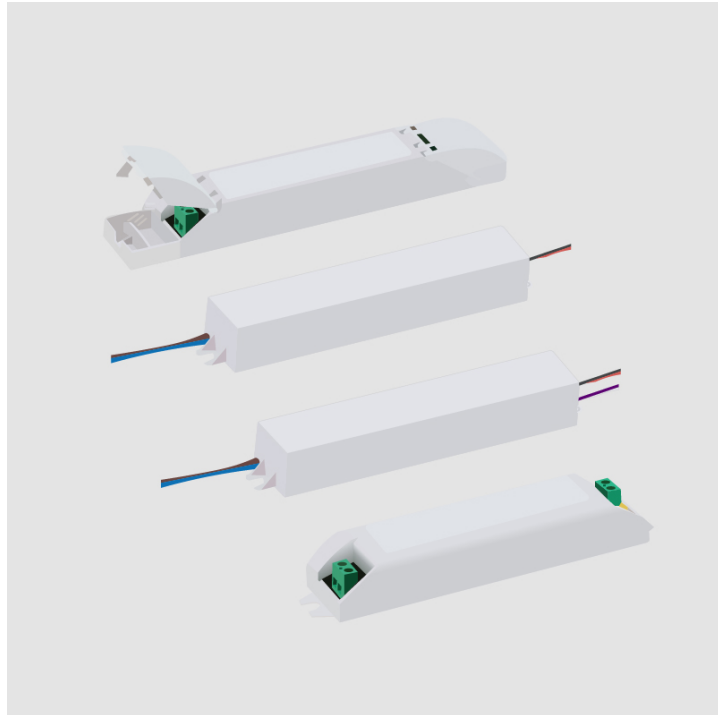

E10C0114- COMPONENTS

PROJECT	_____
TYPE	_____
NOTES	_____
QUANTITY	_____
DATE	_____

DVO050PROGMA

DESCRIPTION

Magnitude - AFLEX-50W - 0-10Vdc Dimming (0.1% or Dim-to-Off)
- 0.3-50W - 100-1400mA - 120-277Vac - Programmable LED
power supply -Used with ENCP6 -Available with IP68-Outdoor
Rated -ENCP20, ENCP22

GENERAL

Division: Architectural : Components : LED Drivers

PHYSICAL

Length (mm): 125.7

Length (in): 4 ⁶¹/₆₄

Width (mm): 65.8

Width (in): 2 ¹⁹/₃₂

Height (mm): 25.4

Height (in): 1

Weight (kg): 0.166

Weight (lbs): 0.365

Fixture Material: Aluminum

ELECTRICAL

Lamp Type: LED

Total Output Wattage (W): 0.3-50

Dimming: 0-10V Dimming

Driver Type: Constant Current - Universal

Driver Class: Class 2

Input Voltage (V): 120 - 277

Constant Current (MA): 100-1400

Constant Voltage (V): 10-57

RATINGS AND CERTIFICATIONS

Certified By: UL Listed

Code Compliance: Title 24 commercial Installation

IP rating: IP40