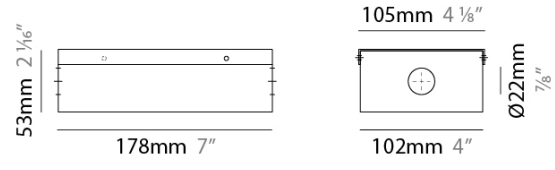

E10C0114- COMPONENTS

PROJECT	_____
TYPE	_____
NOTES	_____
QUANTITY	_____
DATE	_____

ENCP6

DESCRIPTION
Empty Metal Enclosure for Driver - IP20 - Indoor Rated

GENERAL
Division: Architectural : Components

PHYSICAL
Shape: Rectangle
Length (mm): 178
Length (in): 7
Width (mm): 105
Width (in): 4 1/8
Height (mm): 54
Height (in): 2 1/8
Screws: A4 stainless steel
Fixture Material: Metal

RATINGS AND CERTIFICATIONS
IP rating: IP20