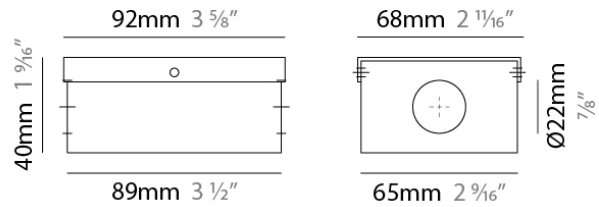

PHYSICAL

Length (mm): 57

Length (in): 2 1/4

Width (mm): 31

Width (in): 1 7/32

Height (mm): 21

Height (in): 13/16

Fixture Material: Plastic

GENERAL

Brand: Side

Division: Exterior

PHYSICAL

Length (mm): 350mm / 13-3/4"

Width (mm): 80mm / 3-5/32"

Height (mm): 75mm / 3"

Min. Recessing Depth (mm): 80mm / 3-5/32"

DESCRIPTION

Empty Metal Enclosure for Driver - IP20 - Indoor Rated

GENERAL

Division: Architectural

PHYSICAL

Shape: Rectangle

Length (mm): 92

Length (in): 3 ⁵/₈

Width (mm): 68

Width (in): 2 ¹¹/₁₆

Height (mm): 40

Height (in): 1 ⁹/₁₆

Screws: A4 stainless steel

Fixture Material: Metal

RATINGS AND CERTIFICATIONS

IP rating: IP20