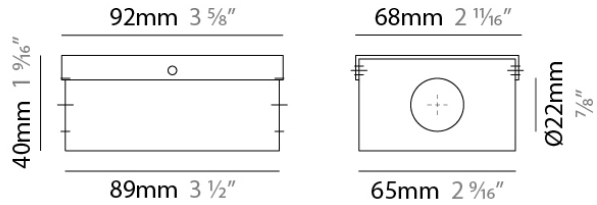

E10R0029- COMPONENTS

PROJECT	
TYPE	
NOTES	
QUANTITY	
DATE	

ENCP4

DESCRIPTION
Empty Metal Enclosure for Driver - IP20 - Indoor Rated

GENERAL
Division: Architectural

PHYSICAL
Shape: Rectangle
Length (mm): 92
Length (in): 3 ⁵/₈
Width (mm): 68
Width (in): 2 ¹/₁₆
Height (mm): 40
Height (in): 1 ⁹/₁₆
Screws: A4 stainless steel
Fixture Material: Metal

RATINGS AND CERTIFICATIONS
IP rating: IP20