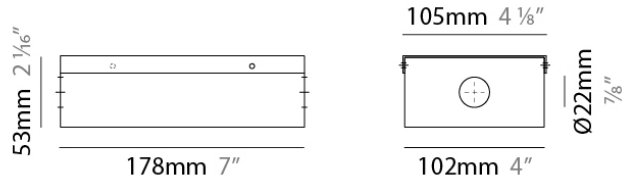

E10W0054- COMPONENTS

PROJECT	
TYPE	
NOTES	
QUANTITY	
DATE	

ENCP6

DESCRIPTION
Empty Metal Enclosure for Driver - IP20 - Indoor Rated

GENERAL
Division: Architectural : Components

PHYSICAL
Shape: Rectangle
Length (mm): 178
Length (in): 7
Width (mm): 105
Width (in): 4 1/8
Height (mm): 54
Height (in): 2 1/8
Screws: A4 stainless steel
Fixture Material: Metal

RATINGS AND CERTIFICATIONS
IP rating: IP20