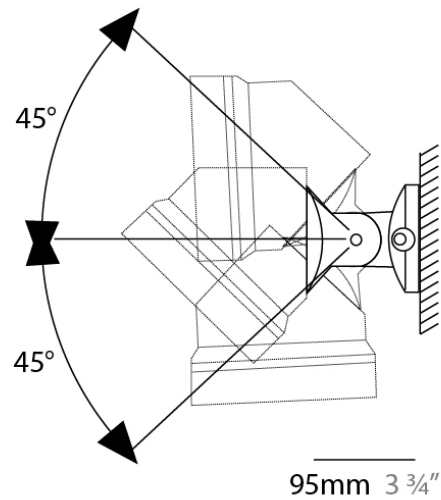

E10W0090- COMPONENTS

PROJECT	_____
TYPE	_____
NOTES	_____
QUANTITY	_____
DATE	_____

E10A0070

DESCRIPTION
Wall Mounting Adjustable Bracket 95mm

GENERAL
Series: Dune
Partner: Side
Division: Exterior

PHYSICAL
Length (mm): 95
Length (in): 3 3/4
Weight (kg): 1
Weight (lbs): 2.2
Fixture Finish: BLK
Fixture Material: Aluminum

RATINGS AND CERTIFICATIONS
Certified By: Certified for North American Standards
IP rating: IP65