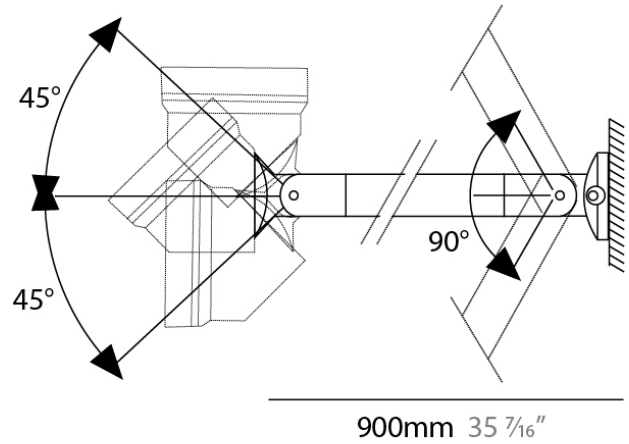

E10W0090- COMPONENTS

PROJECT	_____
TYPE	_____
NOTES	_____
QUANTITY	_____
DATE	_____

E10A0071

DESCRIPTION
Wall Mounting Adjustable Bracket 900mm

GENERAL
Series: Dune
Partner: Side
Division: Exterior

PHYSICAL
Length (mm): 900
Length (in): 35 7/16
Weight (kg): 1
Weight (lbs): 2.2
Fixture Finish: BLK
Fixture Material: Aluminum

RATINGS AND CERTIFICATIONS
Certified By: Certified for North American Standards
IP rating: IP65