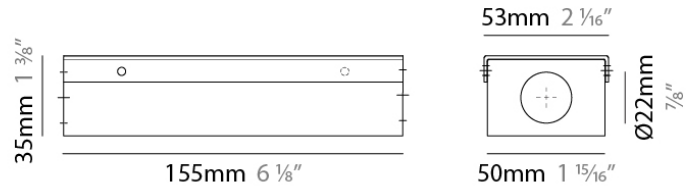

E12F0006- COMPONENTS

PROJECT	
TYPE	
NOTES	
QUANTITY	
DATE	

ENCP3

DESCRIPTION
Empty Metal Enclosure for Driver - IP20 - Indoor Rated

GENERAL
Division: Architectural

PHYSICAL
Shape: Rectangle
Length (mm): 155
Length (in): 6 1/8"
Width (mm): 54
Width (in): 2 1/8"
Height (mm): 36
Height (in): 1 3/8"
Screws: A4 stainless steel
Fixture Material: Metal

RATINGS AND CERTIFICATIONS
IP rating: IP20