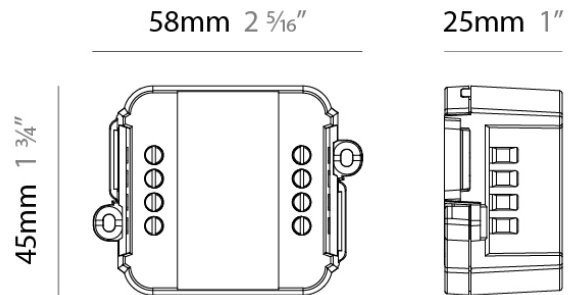

PROJECT	
TYPE	
NOTES	
QUANTITY	
DATE	

E12F0006- COMPONENTS

E12A0074

DESCRIPTION

0/1-10V dimmer fader sequencer - input 12/24/48Vdc - 1 ch. - Constant Voltage (Required for 0-10V dimming. To be used with Non Dimming Driver)

GENERAL

Partner: Unonovesette

Division: Exterior

PHYSICAL

Length (mm): 58

Length (in): 2 ⁵/₁₆

Width (mm): 45

Width (in): 1 ³/₄

Height (mm): 25

Height (in): 1

Fixture Material: Plastic

RATINGS AND CERTIFICATIONS

Certified By: Certified for North American Standards

IP rating: IP68