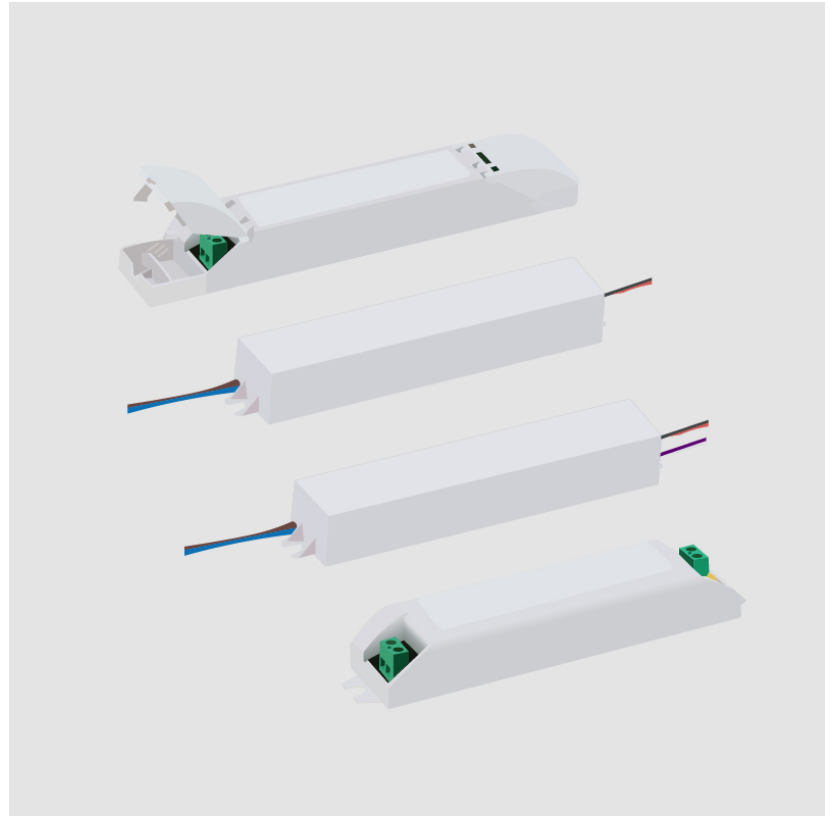

Weight (lbs): 0.339

Fixture Material: Plastic