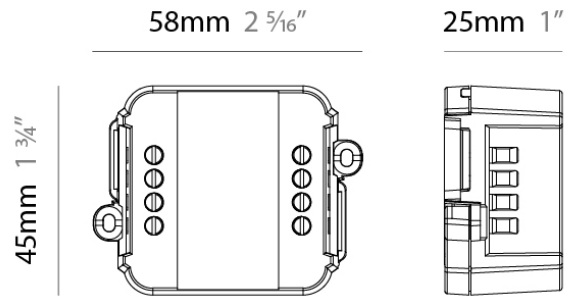

PROJECT	_____
TYPE	_____
NOTES	_____
QUANTITY	_____
DATE	_____

E12F0010- COMPONENTS

E12A0074

DESCRIPTION

0/1-10V dimmer fader sequencer - input 12/24/48Vdc - 1 ch. - Constant Voltage (Required for 0-10V dimming. To be used with Non Dimming Driver)

GENERAL

Partner: Unonovesette
Division: Exterior

PHYSICAL

Length (mm): 58
Length (in): 2 ⁵/₁₆
Width (mm): 45
Width (in): 1 ³/₄
Height (mm): 25
Height (in): 1
Fixture Material: Plastic

RATINGS AND CERTIFICATIONS

Certified By: Certified for North American Standards
IP rating: IP68