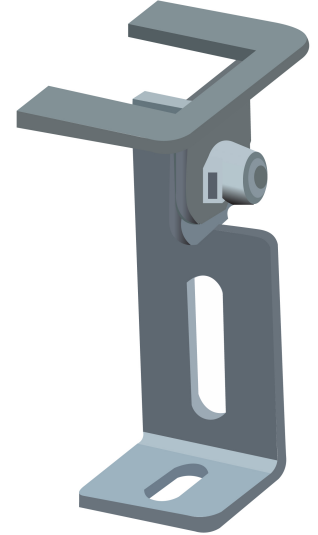

Product Type: Wallwash

PHYSICAL

Fixture Material: Anodized Aluminum

RATINGS AND CERTIFICATIONS

Certified By: Certified for North American Standards

IP rating: IP67

LEGEND

	floor-mounted		pivotable		special LED (upon request) RGB, RGBW, tunable, gold+, meat+, art+, fashion+
	wall and ceiling: recessed and surface mounted		rotating		warm dim / natural dimming LED
	ceiling-mounted and wall-mounted		illuminate tilted		rechargeable battery powered
	wall-mounted		color of suspension cable		fixture with natural vivid LED (upon request)
	omni-directional light distribution		length of suspension cable		color rendering index
	direct light distribution		reflector degree selection		color temperature
	direct/indirect light distribution		super spot		lumen (luminous flux)
	indirect light distribution		lens		efficacy (lumens per watt)
	asymmetric light distribution		lens pack		Unified Glare Rating (UGR) range from 5-40
	aura light distribution		shine ring		marine grade (AISI 316 stainless steel)
	round wall or ceiling cut-out		integrated shine ring with diffuser		walk on
	square wall or ceiling cut-out		free individual colors 01-29		drive on
	the supplied jig specifies the cutout dimensions		individual colors: 00 (free of charge), 01-25 (extra charge)		Dark Sky Compliance
	minimum distance (meters) lamp - object		luminaire part to be colored (F1)		Americans with Disabilities Act (less than 4" off the wall located between 27"-84" from floor)
	recessed depth		luminaire part to be colored (F2)		lamp protected against explosion
	ceiling thickness in mm		luminaire part to be colored (F3)		blown glass using traditional methods by master glass blower
	ceiling thickness selection		luminaire part to be colored (F4)		acoustic material
	dimmable DP (phase), DV (0-10V), DD (dali), DS (step-dim)		luminaire part to be colored (F5)		protection class I, protection insulation
	included or excluded LED driver/transformer/control gear		color of 3-circuit adaptor		protection class II, protection insulation
	separately switchable		indirect diffuser		ETL Certified to UL and CSA Standards
	sensor		direct diffuser		UL Certified to UL and CSA Standards
	remote control		ball-proof (upon request)		CSA Certified to UL and CSA Standards
	available upon request		accessory		Certified for North American Standards