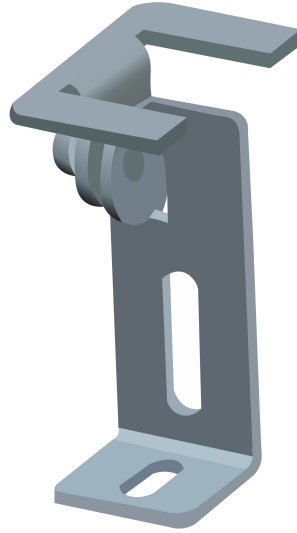

Product Type: Wallwash

PHYSICAL

Fixture Material: Anodized Aluminum

RATINGS AND CERTIFICATIONS

Certified By: Certified for North American Standards

IP rating: IP67

LEGEND

	floor-mounted		pivotable		special LED (upon request) RGB, RGBW, tunable, gold+, meat+, art+, fashion+
	wall and ceiling: recessed and surface mounted		rotating		warm dim / natural dimming LED
	ceiling-mounted and wall-mounted		illuminate tilted		rechargeable battery powered
	wall-mounted		color of suspension cable		fixture with natural vivid LED (upon request)
	omni-directional light distribution		length of suspension cable		color rendering index
	direct light distribution		reflector degree selection		color temperature
	direct/indirect light distribution		super spot		lumen (luminous flux)
	indirect light distribution		lens		efficacy (lumens per watt)
	asymmetric light distribution		lens pack		Unified Glare Rating (UGR) range from 5-40
	aura light distribution		shine ring		marine grade (AISI 316 stainless steel)
	round wall or ceiling cut-out		integrated shine ring with diffuser		walk on
	square wall or ceiling cut-out		free individual colors 01-29		drive on
	the supplied jig specifies the cutout dimensions		individual colors: 00 (free of charge), 01-25 (extra charge)		Dark Sky Compliance
	minimum distance (meters) lamp - object		luminaire part to be colored (F1)		Americans with Disabilities Act (less than 4" off the wall located between 27"-84" from floor)
	recessed depth		luminaire part to be colored (F2)		lamp protected against explosion
	ceiling thickness in mm		luminaire part to be colored (F3)		blown glass using traditional methods by master glass blower
	ceiling thickness selection		luminaire part to be colored (F4)		acoustic material
	dimmable DP (phase), DV (0-10V), DD (dali), DS (step-dim)		luminaire part to be colored (F5)		protection class I, protection insulation
	included or excluded LED driver/transformer/control gear		color of 3-circuit adaptor		protection class II, protection insulation
	separately switchable		indirect diffuser		ETL Certified to UL and CSA Standards
	sensor		direct diffuser		UL Certified to UL and CSA Standards
	remote control		ball-proof (upon request)		CSA Certified to UL and CSA Standards
	available upon request		accessory		Certified for North American Standards