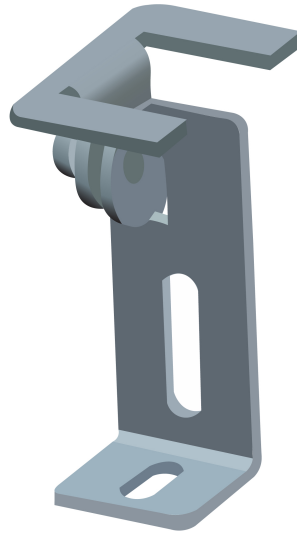

Subcategory: Wallwash

PHYSICAL

Fixture Material: Anodized Aluminum

RATINGS AND CERTIFICATIONS

Certified By: Certified for North American Standards

IP rating: IP67

LEGEND

 floor-mounted	 pivotable	 special LED (upon request) RGB, RGBW, tunable, gold+, meat+, art+, fashion+
 wall and ceiling: recessed and surface mounted	 rotating	 warm dim / natural dimming LED
 ceiling-mounted and wall-mounted	 illuminate tilted	 rechargeable battery powered
 wall-mounted	 color of suspension cable	 fixture with natural vivid LED (upon request)
 omni-directional light distribution	 length of suspension cable	 color rendering index
 direct light distribution	 reflector degree selection	 color temperature
 direct/indirect light distribution	 super spot	 lumen (luminous flux)
 indirect light distribution	 lens	 efficacy (lumens per watt)
 asymmetric light distribution	 lens pack	 Unified Glare Rating (UGR) range from 5-40
 aura light distribution	 shine ring	 marine grade (AISI 316 stainless steel)
 round wall or ceiling cut-out	 integrated shine ring with diffuser	 walk on
 square wall or ceiling cut-out	 free individual colors 01-29	 drive on
 the supplied jig specifies the cutout dimensions	 individual colors: 00 (free of charge), 01-25 (extra charge)	 Dark Sky Compliance
 minimum distance (meters) lamp - object	 luminaire part to be colored (F1)	 Americans with Disabilities Act (less than 4" off the wall located between 27"-84" from floor)
 recessed depth	 luminaire part to be colored (F2)	 lamp protected against explosion
 ceiling thickness in mm	 luminaire part to be colored (F3)	 blown glass using traditional methods by master glass blower
 ceiling thickness selection	 luminaire part to be colored (F4)	 acoustic material
 dimmable DP (phase), DV (0-10V), DD (dali), DS (step-dim)	 luminaire part to be colored (F5)	 protection class I, protection insulation
 included or excluded LED driver/transformer/control gear	 color of 3-circuit adaptor	 protection class II, protection insulation
 separately switchable	 indirect diffuser	 ETL Certified to UL and CSA Standards
 sensor	 direct diffuser	 UL Certified to UL and CSA Standards
 remote control	 ball-proof (upon request)	 CSA Certified to UL and CSA Standards
 available upon request	 accessory	 Certified for North American Standards