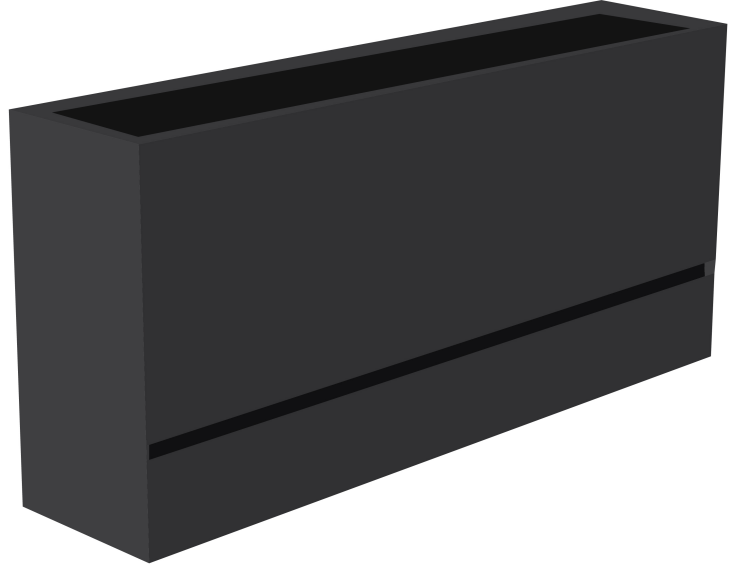

E12I0001- COMPONENTS

PROJECT _____

TYPE _____

NOTES _____

QUANTITY _____

DATE _____

E12A0005

DESCRIPTION

Slash - Housing Box for 592mm

GENERAL

Series: Slash

Brand: Unonovesette

Division: Exterior

Subcategory: Wallwash

PHYSICAL

Shape: Rectangle

Length (mm): 596

Length (in): $23 \frac{7}{16}$

Width (mm): 70

Width (in): $2 \frac{3}{4}$

Height (mm): 150

Height (in): $5 \frac{7}{8}$

Fixture Finish: BLK

Fixture Material: Anodized Aluminum

RATINGS AND CERTIFICATIONS

Certified By: Certified for North American Standards

IP rating: IP67