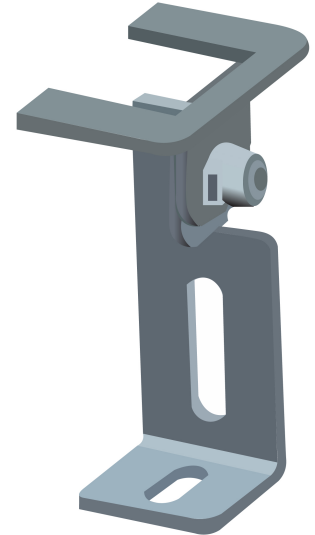

Subcategory: Wallwash

PHYSICAL

Fixture Material: Anodized Aluminum

RATINGS AND CERTIFICATIONS

Certified By: Certified for North American Standards

IP rating: IP67

LEGEND

 floor-mounted	 pivotable	 special LED (upon request) RGB, RGBW, tunable, gold+, meat+, art+, fashion+
 wall and ceiling: recessed and surface mounted	 rotating	 warm dim / natural dimming LED
 ceiling-mounted and wall-mounted	 illuminate tilted	 rechargeable battery powered
 wall-mounted	 color of suspension cable	 fixture with natural vivid LED (upon request)
 omni-directional light distribution	 length of suspension cable	 color rendering index
 direct light distribution	 reflector degree selection	 color temperature
 direct/indirect light distribution	 super spot	 lumen (luminous flux)
 indirect light distribution	 lens	 efficacy (lumens per watt)
 asymmetric light distribution	 lens pack	 Unified Glare Rating (UGR) range from 5-40
 aura light distribution	 shine ring	 marine grade (AISI 316 stainless steel)
 round wall or ceiling cut-out	 integrated shine ring with diffuser	 walk on
 square wall or ceiling cut-out	 free individual colors 01-29	 drive on
 the supplied jig specifies the cutout dimensions	 individual colors: 00 (free of charge), 01-25 (extra charge)	 Dark Sky Compliance
 minimum distance (meters) lamp - object	 luminaire part to be colored (F1)	 Americans with Disabilities Act (less than 4" off the wall located between 27"-84" from floor)
 recessed depth	 luminaire part to be colored (F2)	 lamp protected against explosion
 ceiling thickness in mm	 luminaire part to be colored (F3)	 blown glass using traditional methods by master glass blower
 ceiling thickness selection	 luminaire part to be colored (F4)	 acoustic material
 dimmable DP (phase), DV (0-10V), DD (dali), DS (step-dim)	 luminaire part to be colored (F5)	 protection class I, protection insulation
 included or excluded LED driver/transformer/control gear	 color of 3-circuit adaptor	 protection class II, protection insulation
 separately switchable	 indirect diffuser	 ETL Certified to UL and CSA Standards
 sensor	 direct diffuser	 UL Certified to UL and CSA Standards
 remote control	 ball-proof (upon request)	 CSA Certified to UL and CSA Standards
 available upon request	 accessory	 Certified for North American Standards