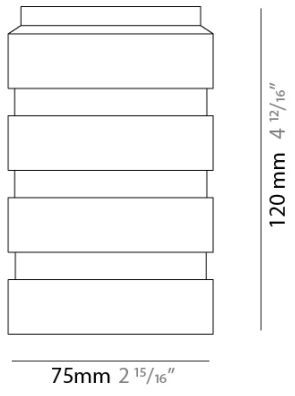

E12I0029- COMPONENTS

PROJECT	_____
TYPE	_____
NOTES	_____
QUANTITY	_____
DATE	_____

E12A0028

DESCRIPTION
Caliber 80 - Housing box

GENERAL
Series: Terra
Subseries: Terra 80
Partner: Unonovesette
Division: Exterior

PHYSICAL
Diameter (mm): 75
Diameter (in): $2 \frac{15}{16}$
Height (mm): 120
Height (in): $4 \frac{3}{4}$
Fixture Material: Plastic

RATINGS AND CERTIFICATIONS
Certified By: Certified for North American Standards
IP rating: IP68