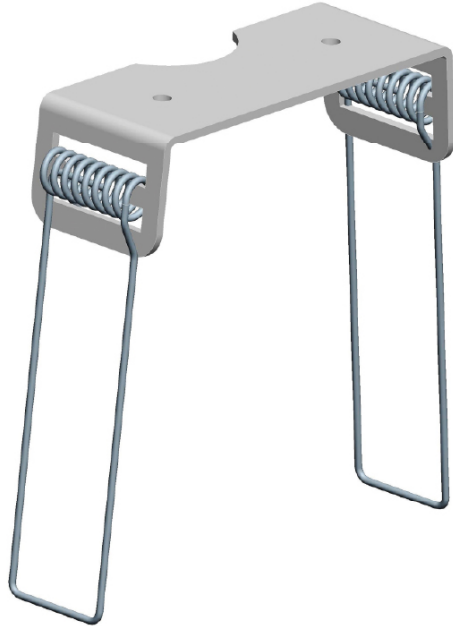

E12I0029- COMPONENTS

E12A0027

DESCRIPTION
Caliber 80 - Wall - Fixing springs

GENERAL
Series: Terra
Partner: Unonovesette
Division: Exterior

RATINGS AND CERTIFICATIONS
Certified By: Certified for North American Standards
IP rating: IP68

PROJECT _____
TYPE _____
NOTES _____
QUANTITY _____
DATE _____