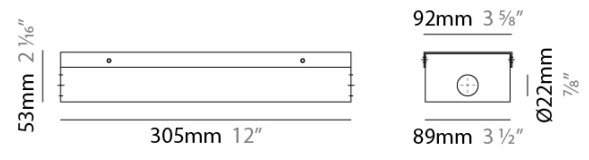

E12I0029- COMPONENTS

PROJECT	_____
TYPE	_____
NOTES	_____
QUANTITY	_____
DATE	_____

ENCPS8

DESCRIPTION
Empty Metal Enclosure for Driver - IP20 - Indoor Rated

GENERAL
Division: Architectural : Components

PHYSICAL
Shape: Rectangle
Length (mm): 305
Length (in): 12
Width (mm): 92
Width (in): 3 5/8
Height (mm): 54
Height (in): 2 1/8
Fixture Material: Metal

RATINGS AND CERTIFICATIONS
IP rating: IP20