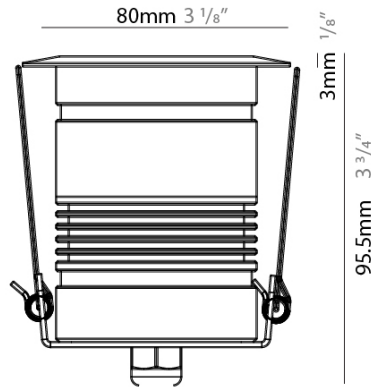

E12I0029- COMPONENTS

E12A0027

DESCRIPTION
Caliber 80 - Wall - Fixing springs

GENERAL
Series: Terra
Partner: Unonovesette
Division: Exterior

RATINGS AND CERTIFICATIONS
Certified By: Certified for North American Standards
IP rating: IP68

PROJECT _____
TYPE _____
NOTES _____
QUANTITY _____
DATE _____