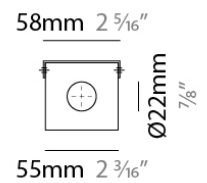

E12I0037- COMPONENTS

PROJECT
TYPE
NOTES
QUANTITY
DATE

ENCP9

DESCRIPTION

Empty Metal Enclosure for Driver - IP20 - Indoor Rated

GENERAL

Division: Architectural : Components

PHYSICAL

Shape: Rectangle

Length (mm): 280

Length (in): 11

Width (mm): 58

Width (in): 2 ⁵/₁₆

Height (mm): 54

Height (in): 2 ¹/₈

Screws: A4 stainless steel

Fixture Material: Metal

RATINGS AND CERTIFICATIONS

IP rating: IP20