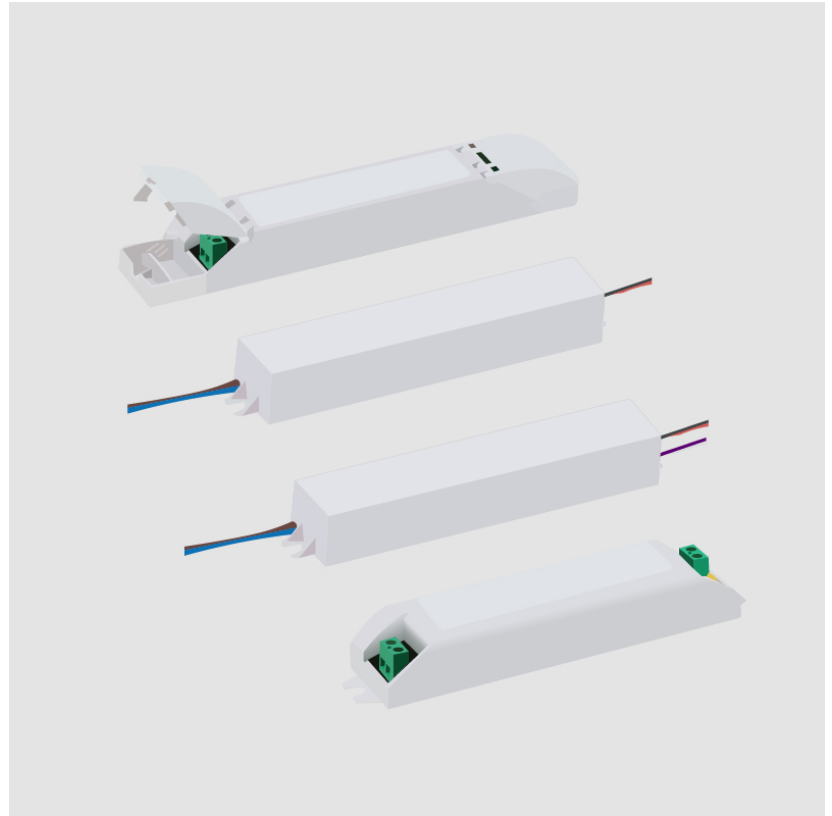

E12I0037- COMPONENTS

PROJECT

TYPE

NOTES

QUANTITY

DATE

DPH0300024EL

DESCRIPTION

EMCOD - MLE30-24DC - Phase dimming (LE / TE) @120Vac only - 1.2-30W - 24Vdc - 120-277Vac - (Outdoor) LED power supply w/UL approved enclosure

GENERAL

Division: Architectural : Components : LED Drivers

PHYSICAL

Length (mm): 165.1

Length (in): 6 1/2

Width (mm): 91.95

Width (in): 3 5/8

Height (mm): 25.9

Height (in): 1

Weight (kg): 0.09

Weight (lbs): 0.21

Fixture Material: Metal

ELECTRICAL

Lamp Type: LED

Total Output Wattage (W): 1.5-30

Dimming: Phase Dimming (120Vac Only)

Driver Type: Constant Voltage - Universal

Driver Class: Class 2

Input Voltage (V): 120 - 277

Output Voltage (V): 24

LED

Efficiency (%): 90

RATINGS AND CERTIFICATIONS

Certified By: UL Listed

IP rating: Dry / Damp