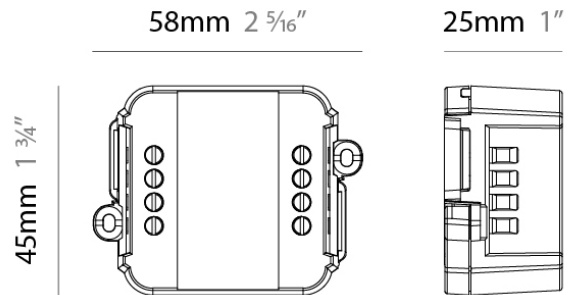

E12I0037- COMPONENTS

E12A0074

DESCRIPTION

0/1-10V dimmer fader sequencer - input 12/24/48Vdc - 1 ch. - Constant Voltage (Required for 0-10V dimming. To be used with Non Dimming Driver)

GENERAL

Brand: Unonovesette

Division: Exterior

PHYSICAL

Length (mm): 58

Length (in): 2 ⁵/₁₆

Width (mm): 45

Width (in): 1 ³/₄

Height (mm): 25

Height (in): 1

Fixture Material: Plastic

RATINGS AND CERTIFICATIONS

Certified By: Certified for North American Standards

IP rating: IP68