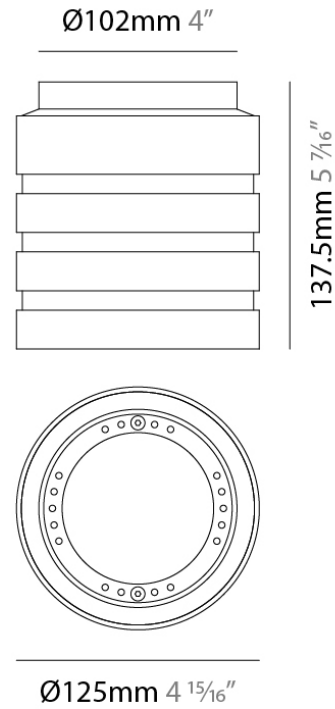

E12I0037- COMPONENTS

PROJECT	_____
TYPE	_____
NOTES	_____
QUANTITY	_____
DATE	_____

E12A0077

DESCRIPTION

Caliber120 D Housing Box Tube Style

GENERAL

Series: Caliber
Subseries: Caliber 120 D
Brand: Unonovesette
Division: Exterior

PHYSICAL

Diameter (mm): 125
Diameter (in): 4 ¹⁵/₁₆
Height (mm): 137.5
Height (in): 5 ⁷/₁₆
Fixture Material: Plastic

RATINGS AND CERTIFICATIONS

Certified By: Certified for North American Standards
IP rating: IP68