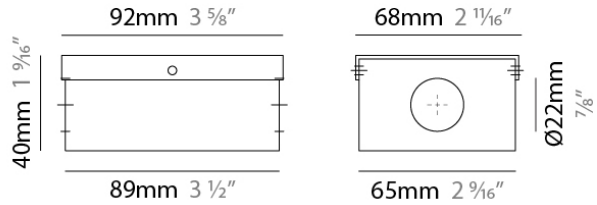

E12I0037- COMPONENTS

PROJECT	
TYPE	
NOTES	
QUANTITY	
DATE	

ENCP4

DESCRIPTION
Empty Metal Enclosure for Driver - IP20 - Indoor Rated

GENERAL
Division: Architectural

PHYSICAL
Shape: Rectangle
Length (mm): 92
Length (in): 3 ⁵/₈
Width (mm): 68
Width (in): 2 ¹/₁₆
Height (mm): 40
Height (in): 1 ⁹/₁₆
Screws: A4 stainless steel
Fixture Material: Metal

RATINGS AND CERTIFICATIONS
IP rating: IP20