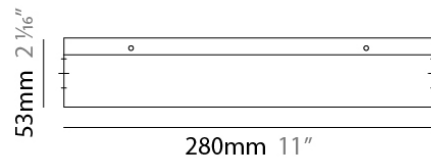

E12I0037- COMPONENTS

PROJECT
TYPE
NOTES
QUANTITY
DATE

ENCP9

DESCRIPTION

Empty Metal Enclosure for Driver - IP20 - Indoor Rated

GENERAL

Division: Architectural : Components

PHYSICAL

Shape: Rectangle

Length (mm): 280

Length (in): 11

Width (mm): 58

Width (in): 2 ⁵/₁₆

Height (mm): 54

Height (in): 2 ¹/₈

Screws: A4 stainless steel

Fixture Material: Metal

RATINGS AND CERTIFICATIONS

IP rating: IP20