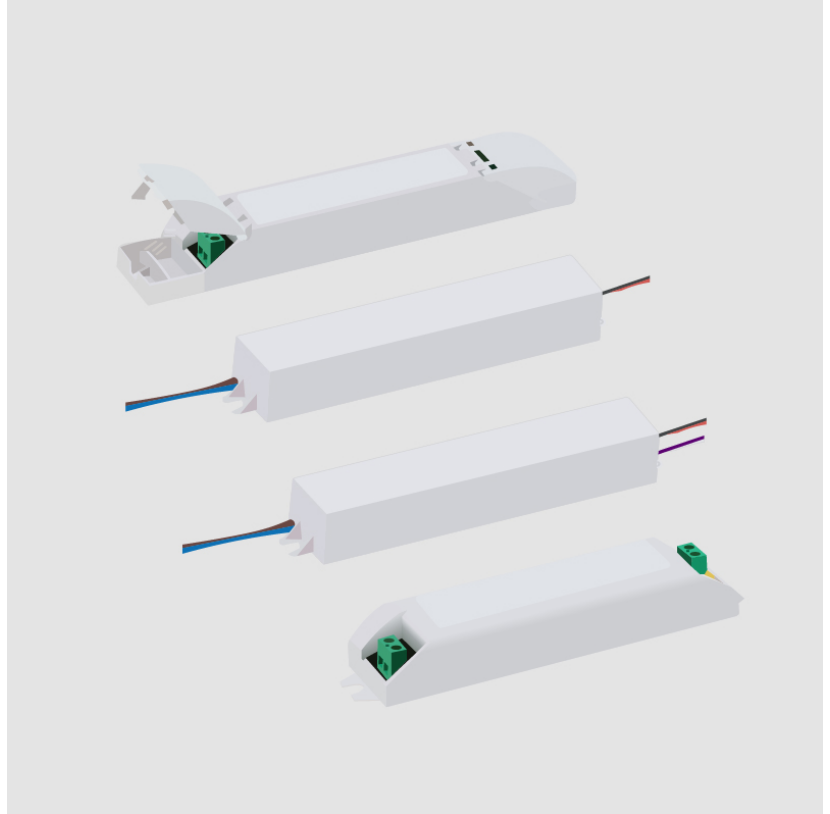

E12I0037- COMPONENTS

PROJECT

TYPE

NOTES

QUANTITY

DATE

DVO0160024MF

DESCRIPTION

MeanWell - LPF-16D-24 - 1-10Vdc / Resistance / 10V PWM
Dimming - 5.28-16.08W - 24Vdc - 120-277Vac - LED power supply
-Used with ENCP5 -Available with IP68-Outdoor Rated -ENCP20,
ENCP22

GENERAL

Division: Architectural

PHYSICAL

Length (mm): 151

Length (in): 5 ¹⁵/₁₆

Width (mm): 40

Width (in): 1 ³⁷/₆₄

Height (mm): 32

Height (in): 1 ¹⁷/₆₄

Weight (kg): 0.21

Weight (lbs): 0.46

Fixture Material: Plastic

ELECTRICAL

Lamp Type: LED

Input Wattage (W): 18

Total Output Wattage (W): 5.28- 16.08

Dimming: 1-10V Dimming to 10%

Driver Type: Constant Voltage - Universal

Driver Class: Class 2

Input Voltage (V): 120 - 277

Output Voltage (V): 24

Constant Voltage (V): 13.2-24

RATINGS AND CERTIFICATIONS

Certified By: UR Listed

IP rating: IP30