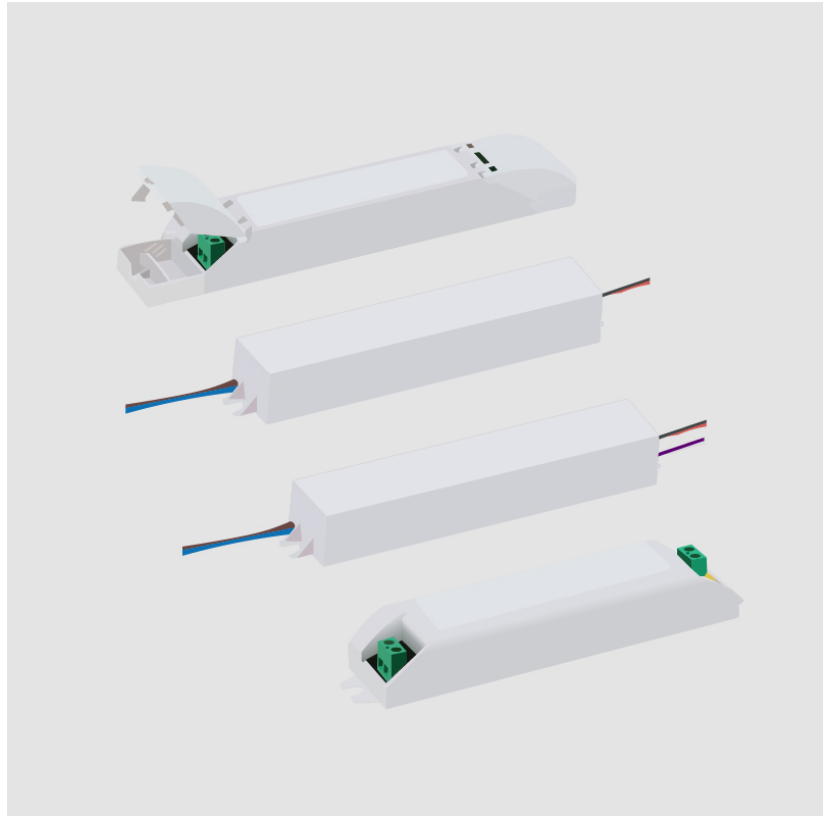

E12I0037- COMPONENTS

PROJECT	_____
TYPE	_____
NOTES	_____
QUANTITY	_____
DATE	_____

DVO0300024MUL-E

DESCRIPTION

Magnitude - CVD30L24DC - 0-10Vdc Dimming (1%) - 30W - 24Vdc
- 120-277Vac - LED power supply w/UL Listed Enclosure

GENERAL

Division: Architectural : Components : LED Drivers

PHYSICAL

Length (mm): 290

Length (in): 11 ²⁷/₆₄

Width (mm): 59.9

Width (in): 2 ²³/₆₄

Height (mm): 35

Height (in): 1 ³/₈

ELECTRICAL

Lamp Type: LED

Total Output Wattage (W): 0-30

Dimming: 0-10V Dimming to 1%

Driver Type: Constant Voltage - Universal

Driver Class: Class 2

Input Voltage (V): 120 - 277

Output Voltage (V): 24

RATINGS AND CERTIFICATIONS

Certified By: UL Listed

IP rating: IP65