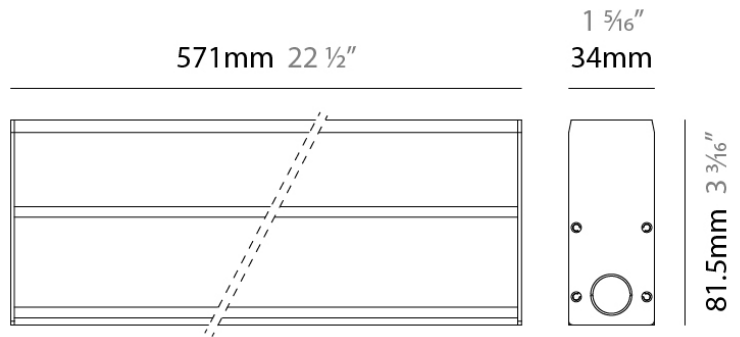

E12I0058- COMPONENTS

PROJECT	
TYPE	
NOTES	
QUANTITY	
DATE	

E12A0124

DESCRIPTION

Slash 30 - Housing Box for 571mm / 22 1/2"

GENERAL

Series: Slash 30
Brand: Unonovesette
Division: Exterior
Subcategory: Wallwash

PHYSICAL

Shape: Rectangle
Length (mm): 571
Length (in): 22 1/2
Width (mm): 34
Width (in): 1 5/16
Height (mm): 81.5
Height (in): 3 3/16
Fixture Finish: ANA
Fixture Material: Anodized Aluminum

RATINGS AND CERTIFICATIONS

Certified By: Certified for North American Standards
IP rating: IP67