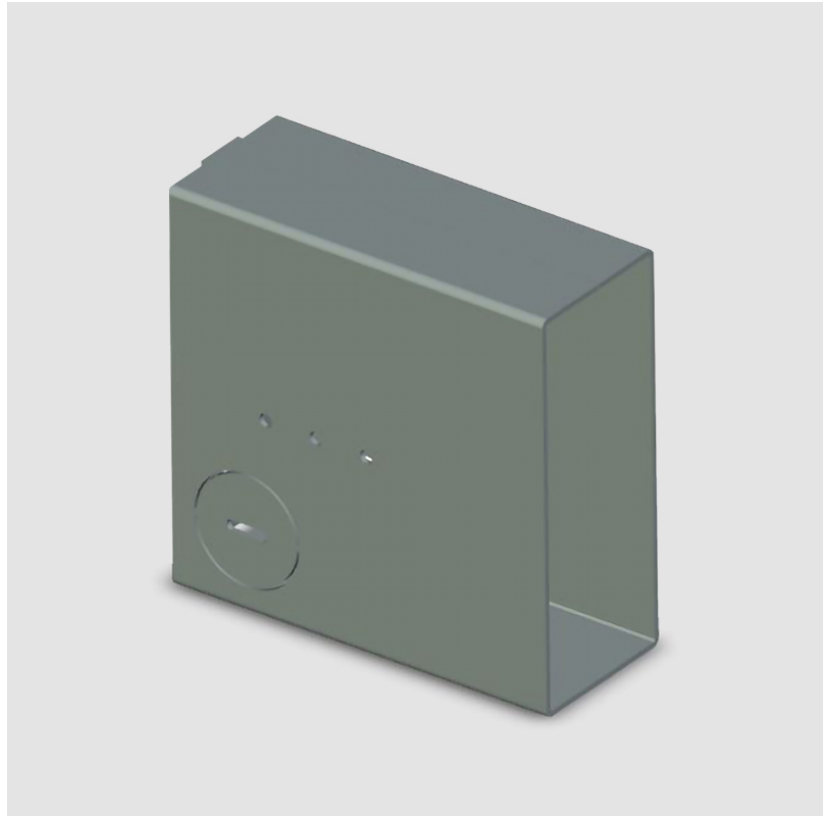

PROJECT
TYPE
NOTES
QUANTITY
DATE

E12R0012- COMPONENTS

E12A0112

DESCRIPTION
Cross 33 - Housing box

GENERAL
Series: Cross 33
Brand: Unonovesette
Division: Exterior

PHYSICAL
Length (mm): 75.5
Length (in): 3
Width (mm): 30
Width (in): 1 3/16
Height (mm): 73
Height (in): 2 7/8
Fixture Material: Aluminum

RATINGS AND CERTIFICATIONS
Certified By: Certified for North American Standards
IP rating: IP65