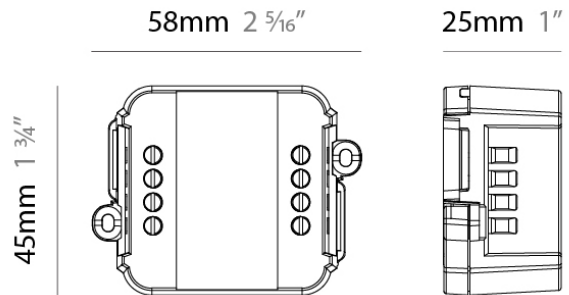

PHYSICAL

Length (mm): 68.6

Length (in): 2 ¹¹/₁₆

Width (mm): 33

Width (in): 1 ⁷/₃₂

Height (mm): 20.3

Height (in): 7/32

Fixture Material: Plastic

GENERAL

Brand: Unonovesette

Division: Exterior

PHYSICAL

Length (mm): 58

Length (in): 2 ⁵/₁₆

Width (mm): 45

Width (in): 1 ³/₄

Height (mm): 25

Height (in): 1

Fixture Material: Plastic

RATINGS AND CERTIFICATIONS

Certified By: Certified for North American Standards

IP rating: IP68

PROJECT
TYPE
NOTES
QUANTITY
DATE

E12R0012- COMPONENTS

E12A0112

DESCRIPTION
 Cross 33 - Housing box

GENERAL
 Series: Cross 33
 Brand: Unonovesette
 Division: Exterior

PHYSICAL
 Length (mm): 75.5
 Length (in): 3
 Width (mm): 30
 Width (in): 1 3/16
 Height (mm): 73
 Height (in): 2 7/8
 Fixture Material: Aluminum