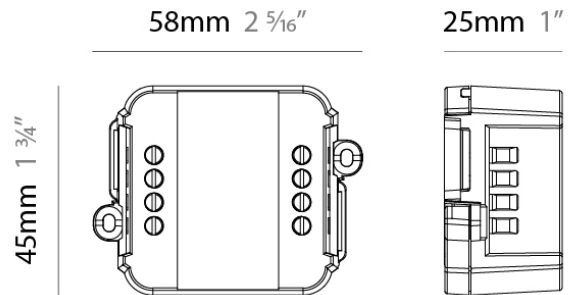

PROJECT	
TYPE	
NOTES	
QUANTITY	
DATE	

E12R0012- COMPONENTS

E12A0074

DESCRIPTION

0/1-10V dimmer fader sequencer - input 12/24/48Vdc - 1 ch. - Constant Voltage (Required for 0-10V dimming. To be used with Non Dimming Driver)

GENERAL

Partner: Unonovesette

Division: Exterior

PHYSICAL

Length (mm): 58

Length (in): 2 ⁵/₁₆

Width (mm): 45

Width (in): 1 ³/₄

Height (mm): 25

Height (in): 1

Fixture Material: Plastic

RATINGS AND CERTIFICATIONS

Certified By: Certified for North American Standards

IP rating: IP68