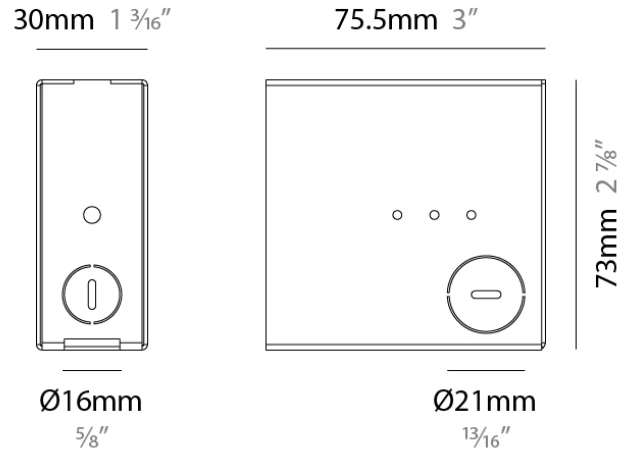

PROJECT
TYPE
NOTES
QUANTITY
DATE

E12R0012- COMPONENTS

E12A0112

DESCRIPTION
Cross 33 - Housing box

GENERAL
Series: Cross 33
Brand: Unonovesette
Division: Exterior

PHYSICAL
Length (mm): 75.5
Length (in): 3
Width (mm): 30
Width (in): 1 3/16
Height (mm): 73
Height (in): 2 7/8
Fixture Material: Aluminum

RATINGS AND CERTIFICATIONS
Certified By: Certified for North American Standards
IP rating: IP65