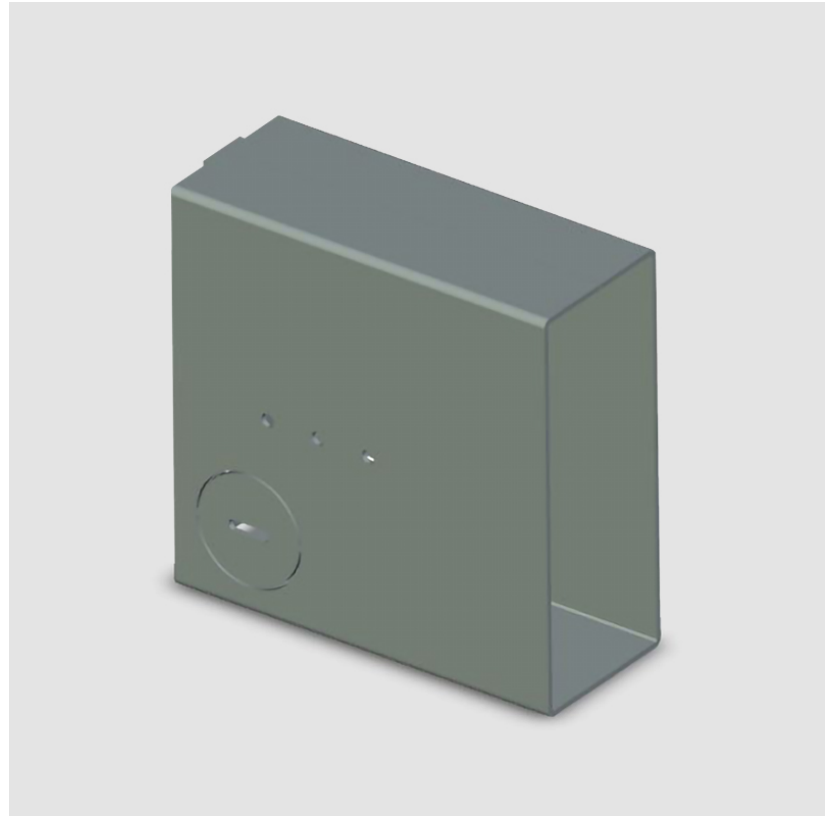

PROJECT
TYPE
NOTES
QUANTITY
DATE

E12R0012- COMPONENTS

E12A0112

DESCRIPTION

Rectangle Step - Housing box

GENERAL

Series: Rectangle Step

Partner: Unonovesette

Division: Exterior

PHYSICAL

Length (mm): 75.5

Length (in): 3

Width (mm): 30

Width (in): 1 $\frac{3}{16}$

Height (mm): 73

Height (in): 2 $\frac{7}{8}$

Fixture Material: Aluminum

RATINGS AND CERTIFICATIONS

Certified By: Certified for North American Standards

IP rating: IP65