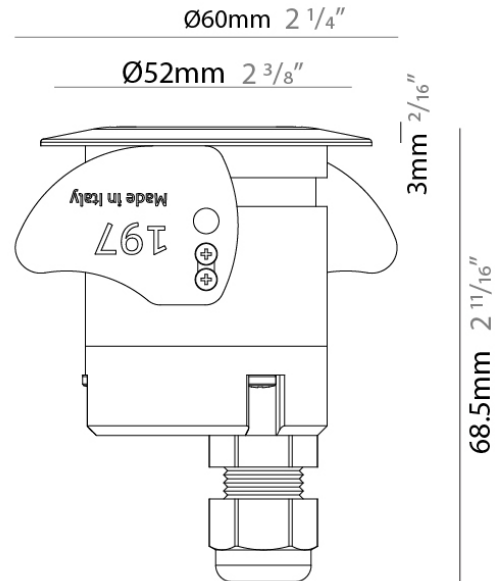

PROJECT	
TYPE	
NOTES	
QUANTITY	
DATE	

E12R0012- COMPONENTS

E12A0023

DESCRIPTION

Caliber - Wall - Fixing springs

GENERAL

Series: Caliber

Brand: Unonovesette

Division: Exterior

RATINGS AND CERTIFICATIONS

Certified By: Certified for North American Standards

IP rating: IP68