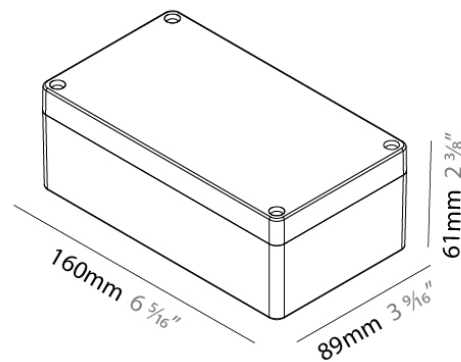

E15B008- COMPONENTS

PROJECT	_____
TYPE	_____
NOTES	_____
QUANTITY	_____
DATE	_____

ENCP20

DESCRIPTION

Polycarbonate - IP68 - Outdoor Rated - UL listed - Power Supply Enclosure in Light Gray

GENERAL

Division: Architectural : Components

PHYSICAL

Shape: Rectangle

Length (mm): 160

Length (in): 6 ⁵/₁₆

Width (mm): 90

Width (in): 3 ⁵/₁₆

Height (mm): 61

Height (in): 2 ³/₈

Weight (kg): 0.24

Weight (lbs): 0.53

Screws: A4 stainless steel

Gasket: 1554JGASKET

Fixture Material: Plastic

RATINGS AND CERTIFICATIONS

Certified By: UL Listed

IP rating: IP68