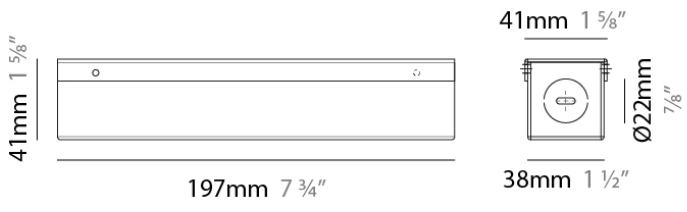

E15B008- COMPONENTS

PROJECT	_____
TYPE	_____
NOTES	_____
QUANTITY	_____
DATE	_____

ENCP1

DESCRIPTION
Empty Metal Enclosure for Driver - IP20 - Indoor Rated

GENERAL
Division: Architectural : Components

PHYSICAL
Shape: Rectangle
Length (mm): 197
Length (in): 7 ¾
Width (mm): 41
Width (in): 1 ⅝
Height (mm): 41
Height (in): 1 ⅝
Screws: A4 stainless steel
Fixture Material: Metal

RATINGS AND CERTIFICATIONS
IP rating: IP20