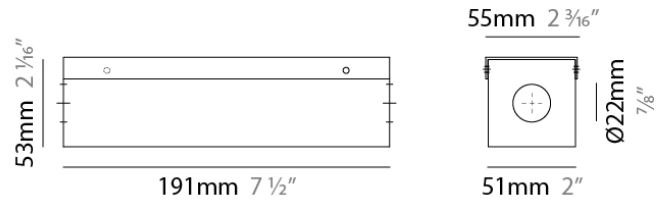

E15R000- COMPONENTS

PROJECT	
TYPE	
NOTES	
QUANTITY	
DATE	

ENCP5

DESCRIPTION
Empty Metal Enclosure for Driver - IP20 - Indoor Rated

GENERAL
Division: Architectural

PHYSICAL
Shape: Rectangle
Length (mm): 191
Length (in): 7 1/2
Width (mm): 55
Width (in): 2 3/16
Height (mm): 54
Height (in): 2 1/8
Fixture Material: Metal

RATINGS AND CERTIFICATIONS
IP rating: IP20