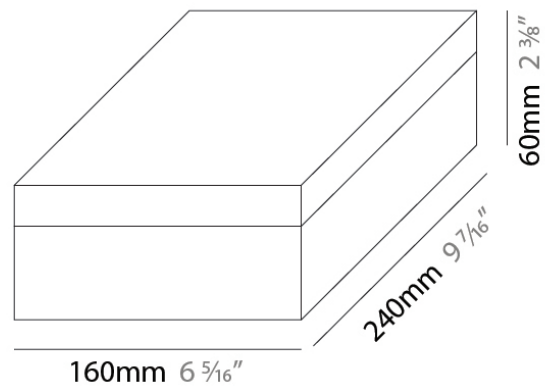

Height (in): 1 ¹⁷/₆₄

Weight (kg): 0.21

Weight (lbs): 0.46

Fixture Material: Plastic

ELECTRICAL

Lamp Type: LED

Input Wattage (W): 28.8

Total Output Wattage (W): 13.86-25

Shape: Rectangle

Length (mm): 238.8

Length (in): $9 \frac{13}{32}$

Width (mm): 160

Width (in): $6 \frac{5}{16}$

Height (mm): 60

Height (in): $2 \frac{3}{8}$

Weight (kg): 0.51

Weight (lbs): 1.14

Screws: A4 stainless steel

Gasket: 1554VAGASKET

Fixture Material: Plastic

RATINGS AND CERTIFICATIONS

Certified By: UL Listed

IP rating: IP68

E15R000- COMPONENTS

PROJECT
TYPE
NOTES
QUANTITY
DATE

ENCP5

DESCRIPTION
Empty Metal Enclosure for Driver - IP20 - Indoor Rated

GENERAL
Division: Architectural

PHYSICAL
Shape: Rectangle
Length (mm): 191
Length (in): 7 1/2
Width (mm): 55
Width (in): 2 3/16
Height (mm): 54
Height (in): 2 1/8
Fixture Material: Metal