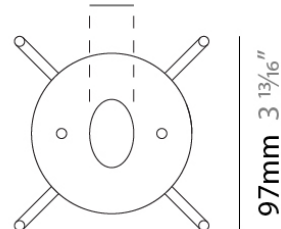

#### PHYSICAL

Diameter (mm): 80

Diameter (in): 3 1/8"

Length (mm): 97

Length (in): 3 13/16"

Height (mm): 180

Height (in): 7 1/16"

Fixture Material: Metal

Ø80mm 3 1/8"

22mm 7/8"

97mm 3 13/16"

180mm 7 1/16"

#### PHYSICAL

Diameter (mm): 80

Diameter (in): 3 1/8"

Depth (mm): 300

Depth (in): 11 13/16"

Fixture Material: Metal