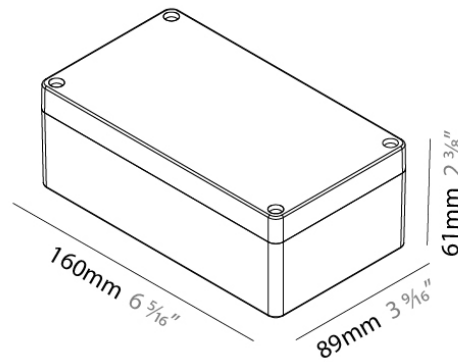

E9B277- COMPONENTS

PROJECT	_____
TYPE	_____
NOTES	_____
QUANTITY	_____
DATE	_____

ENCP20

DESCRIPTION
Polycarbonate - IP68 - Outdoor Rated - UL listed - Power Supply Enclosure in Light Gray

GENERAL
Division: Architectural : Components

PHYSICAL
Shape: Rectangle
Length (mm): 160
Length (in): 6 ⁵/₁₆
Width (mm): 90
Width (in): 3 ⁵/₁₆
Height (mm): 61
Height (in): 2 ³/₈
Weight (kg): 0.24
Weight (lbs): 0.53
Screws: A4 stainless steel
Gasket: 1554JGASKET
Fixture Material: Plastic

RATINGS AND CERTIFICATIONS
Certified By: UL Listed
IP rating: IP68